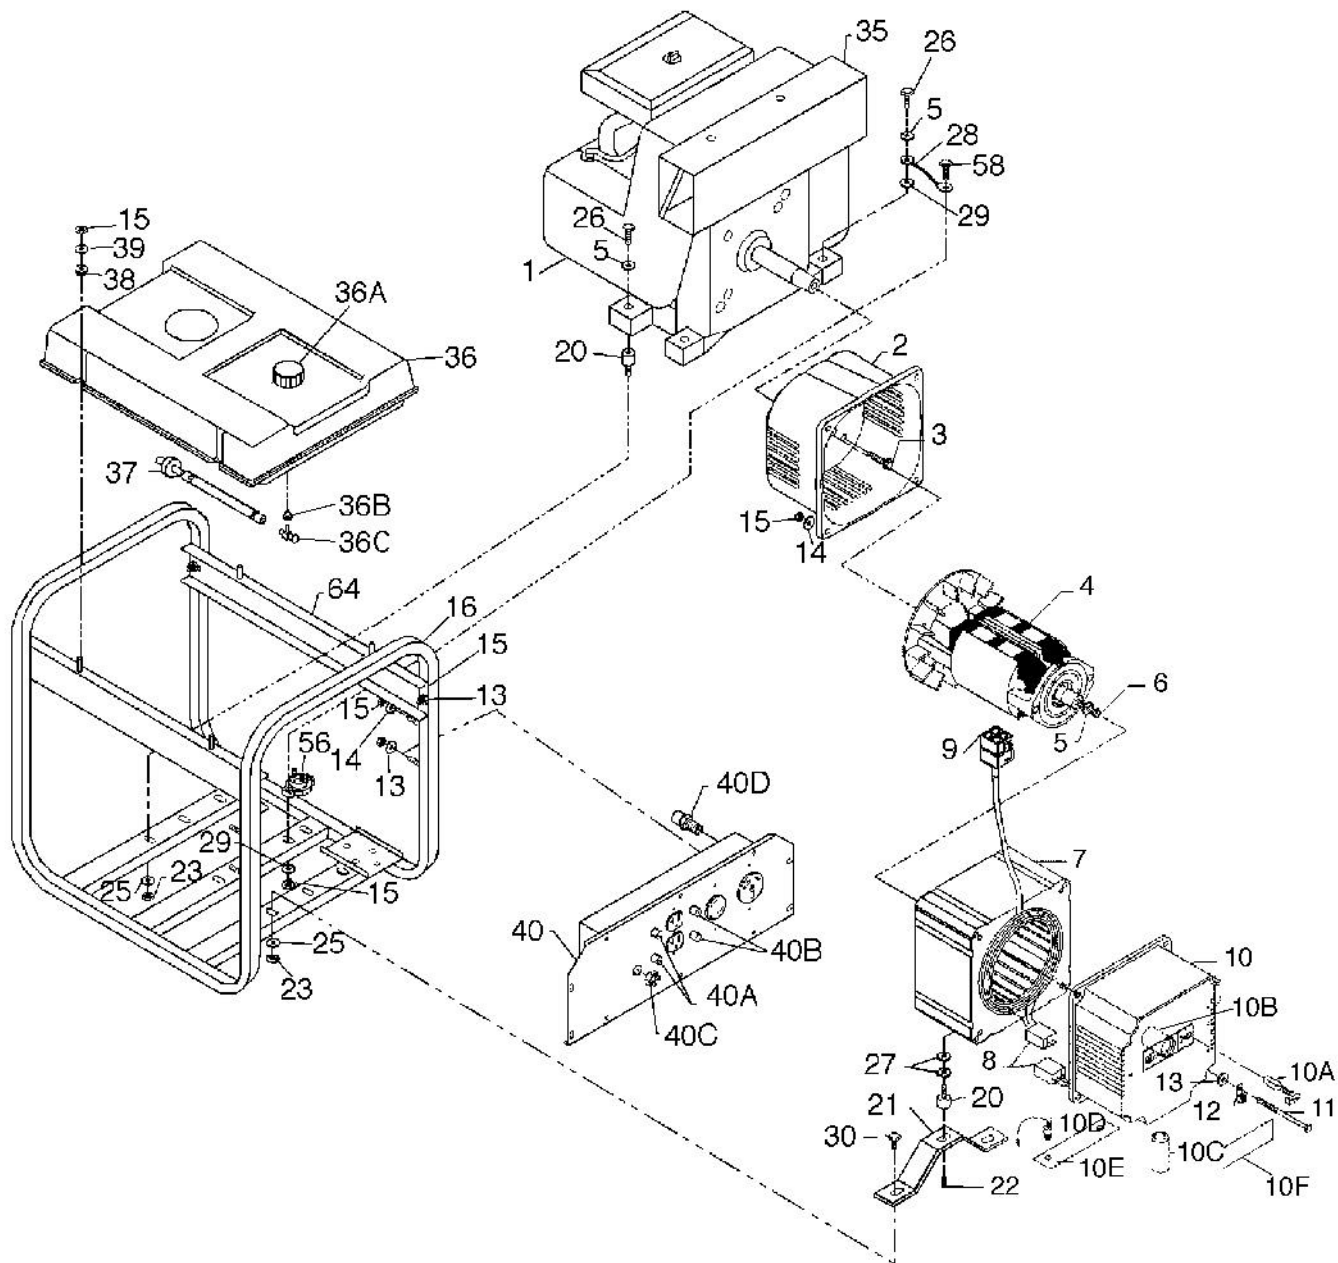

SERVICE PARTS LIST

MODEL  
GEN PWRHOUSE 8KW

PART NUMBER  
PM0508622

## SERVICE PARTS LIST

MODEL  
GEN PWERHOUSE 8KWPART NUMBER  
PM0508622

REF. NO.	PART NO.	DESCRIPTION	QUANTITY
1	NOTE A	ENGINE, 18 HP, TWIN	1
2	0050236	ADAPTER, ENGINE 4-8KW	1
4	0052293	ROTOR, 8KW B/S	1
7	0052277	STATOR, 8KW 60HZ	1
8	0049835	CONNECTORHSG. SET, ENDBELL	1
9	0050400	CONNECTOR HSG. SET, PANEL	1
10	0050237.01	ENDBELL, WIRED COMPLETE	1
10A	0050439	BRUSH. E-4R	2
10B	0035188	BEARING, FTT-1212	1
10C	0034819.01	CAPACITOR, 130MF	1
10D	0034843.01	DIODE	2
10E	0038976	HEAT SINF FOR DIODE	1
10F	0048844	COVER, BRUSH	1
10H	0051093	TOLERANCE RING	1
10I	0059397	RETAINING CLIPS	2
10J	0051080	SHIELD, ENDBELL	1
12	0008854	LUG, GROUND	1
16	0052275	CARRIER, ASSY 50-8	1
20	0051094	ISOLATOR	5
21	0048866	BRACKET, STATOR	1
28	0049224	ASSY, GROUND WIRE BRAIDED	1
35	0052158	DEFLECTOR, HEAT	1
36	0049472	TANK ASSEMBLY, COMPLETE	1
36A	0050322	CAP, FUEL	1
36B	0049113	BUSHING, FUEL	1
36C	0049114	VALVE, FUEL	1
37	0047790	FILTER, FUEL	1
38	0048243	BUSHING, STEP	4
40	0052134	PANEL, WIRED COMPLETE	1
40A	0049071	CIRCUIT BREAKER, 20 AMP	2
40B	0048337	CIRCUIT BREAKER, 35 AMP	1
40C	0035137	SWITCH, ROTARY, KEY	1
40D	0048900	STRAIN RELIEF	1
56	0036079	SOLENOID, STARTER	1
64	0052276	RAIL, SIDE, LEFT HAND	1
64	0052518	RAIL, SIDE, RIGHT HAND	1