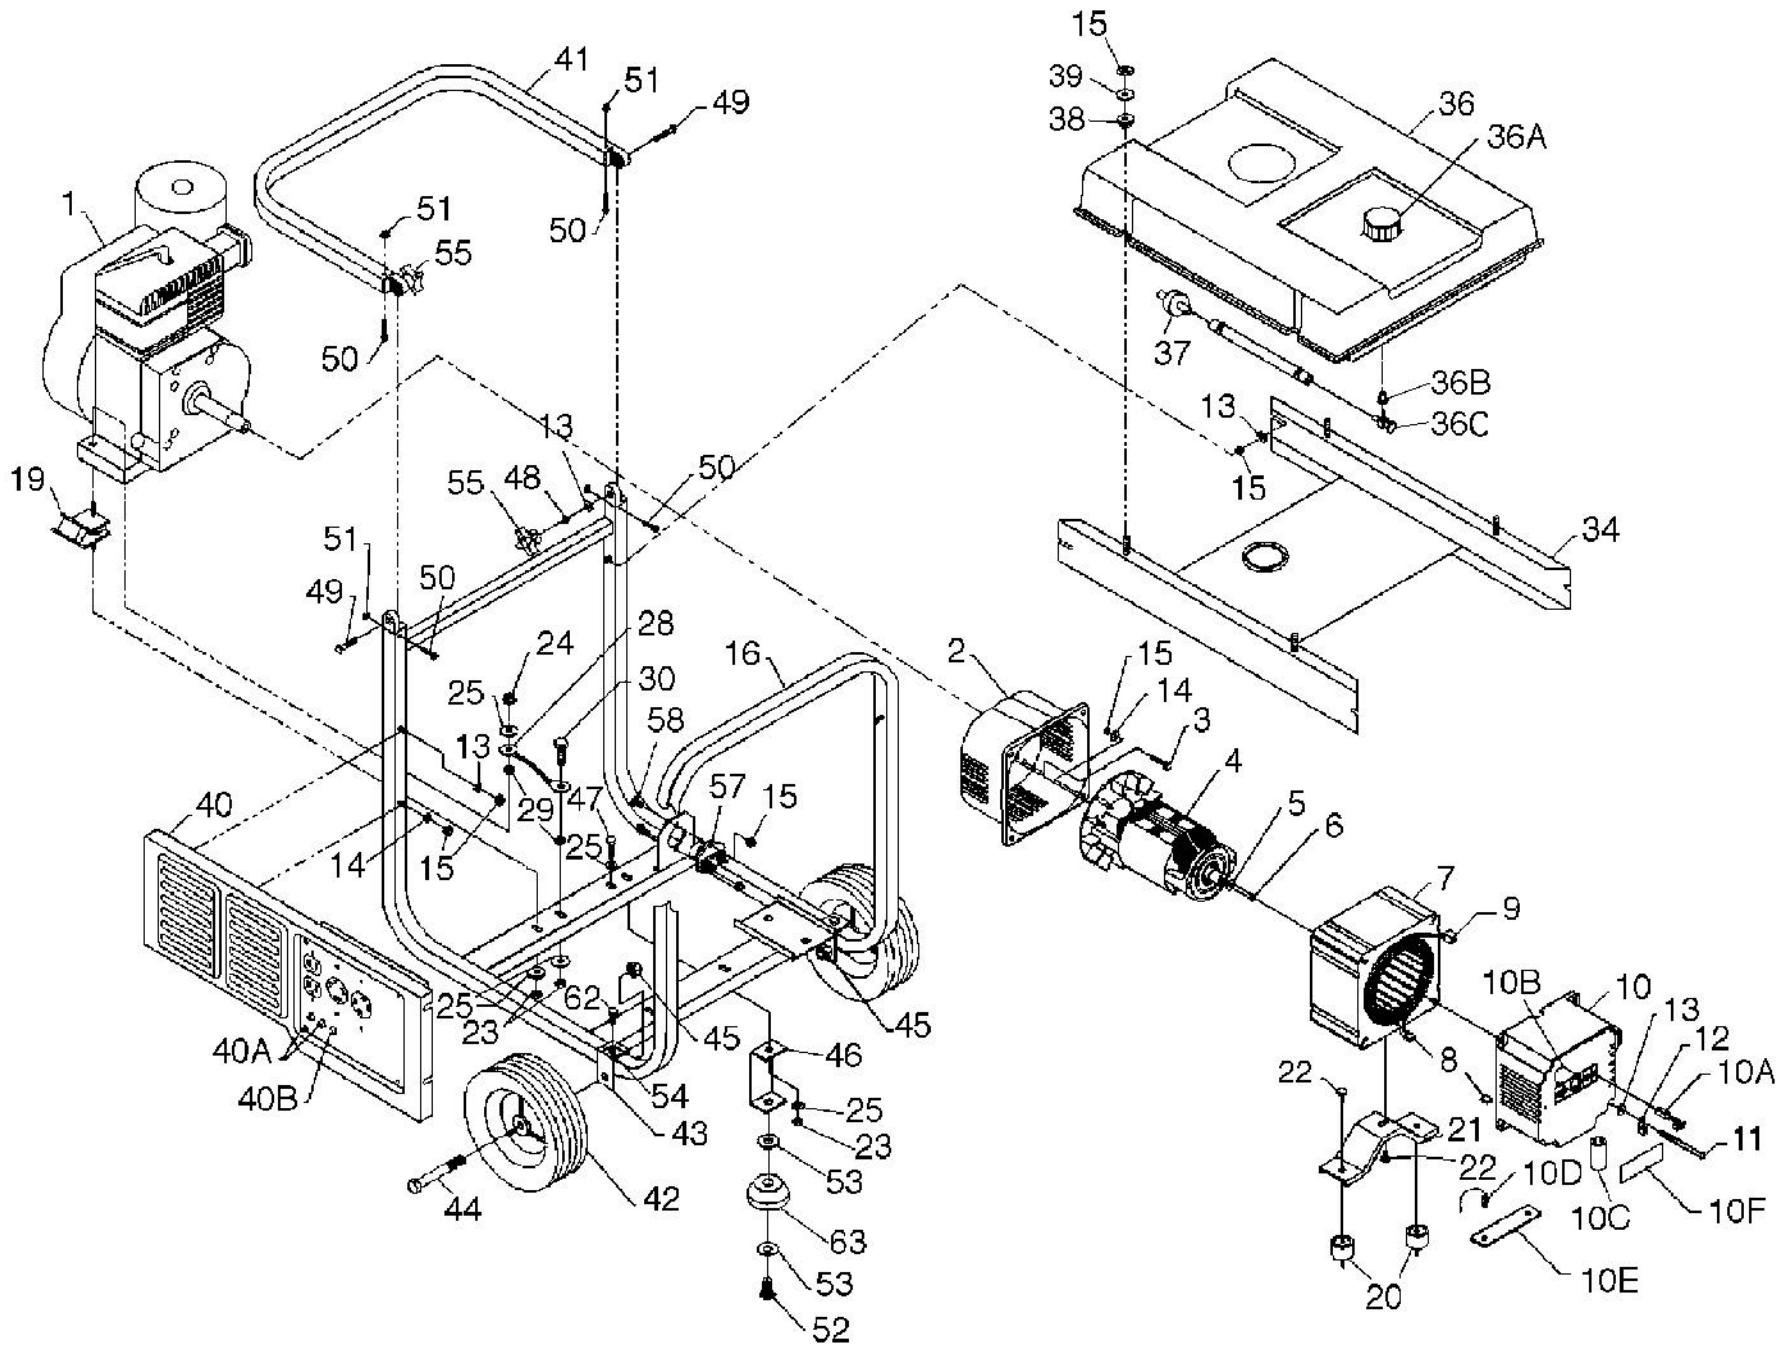

SERVICE PARTS LIST

MODEL  
GEN PWRHOUSE 4KW  
GEN PWRHOUSE 4KW ES

PART NUMBER  
PM0504202  
PM0504222

**SERVICE PARTS LIST**

**MODEL  
GEN PWRHOUSE 4KW  
GEN PWRHOUSE 4KW ES**

**PART NUMBER  
PM0504202  
PM0504222**

REF. NO.	PART NO.	DESCRIPTION	MODEL NUMBER	
			PM0504202	PM0504222
1	NOTE A	ENGINE, 8 HP	1	
1	NOTE A	ENGINE, 8 HP, ES		1
2	0050236	ADAPTER, ENGINE 4-8KW	1	1
4	0049679	ROTOR, 4KW B/S	1	1
7	0050469	STATOR, 4KW, 60HZ	1	1
8	0034801	CONNECTOR HSG. SET, ENDBELL	1	1
10	0050466.01	ENDBELL, WIRED COMPLETE	1	1
10A	0050439	BRUSH, E-4R	2	2
10B	0035188	BEARING, NEEDLE FTT-1212	1	1
10C	0034819.01	CAPACITOR, 130MF	1	1
10D	0034843.01	DIODE	2	2
10E	0038976	HEAT SINK FOR DIODE	1	1
10F	0048844	COVER, BRUSH	1	1
10G	0049071	CIRCUIT BREAKER, 20 AMP	2	2
10H	0051093	TOLERANCE RING	1	1
10I	0059397	RETAINING CLIPS	2	2
10J	0051080	SHIELD, ENDBELL	1	1
12	0008854	LUG, GROUND	1	1
16	0049454.01	CARRIER, ASSY 50-4	1	1
17	0048837	CAP, PLASTIC	4	4
19	0055524	ISOLATOR, ENGINE	2	2
20	0055525	ISOLATOR, STATOR	2	2
21	0049693	BRACKET, STATOR	1	1
28	0049224	ASSY, GROUND WIRE BRAIDED	1	1
32	0047796	SPACER, 3/4"	2	2
33	0049453.02	SHIELD, HEAT	1	1
36	0049472	TANK ASSEMBLY, COMPLETE	1	1
36A	0050322	CAP, FUEL	1	1
36B	0049113	BUSHING, FUEL	1	1
36C	0049114	VALVE, FUEL	1	1
37	0047790	FILTER, FUEL	1	1
38	0048243	BUSHING, STEP	4	4
64	0049897	ELECTRIC START ASSY		1