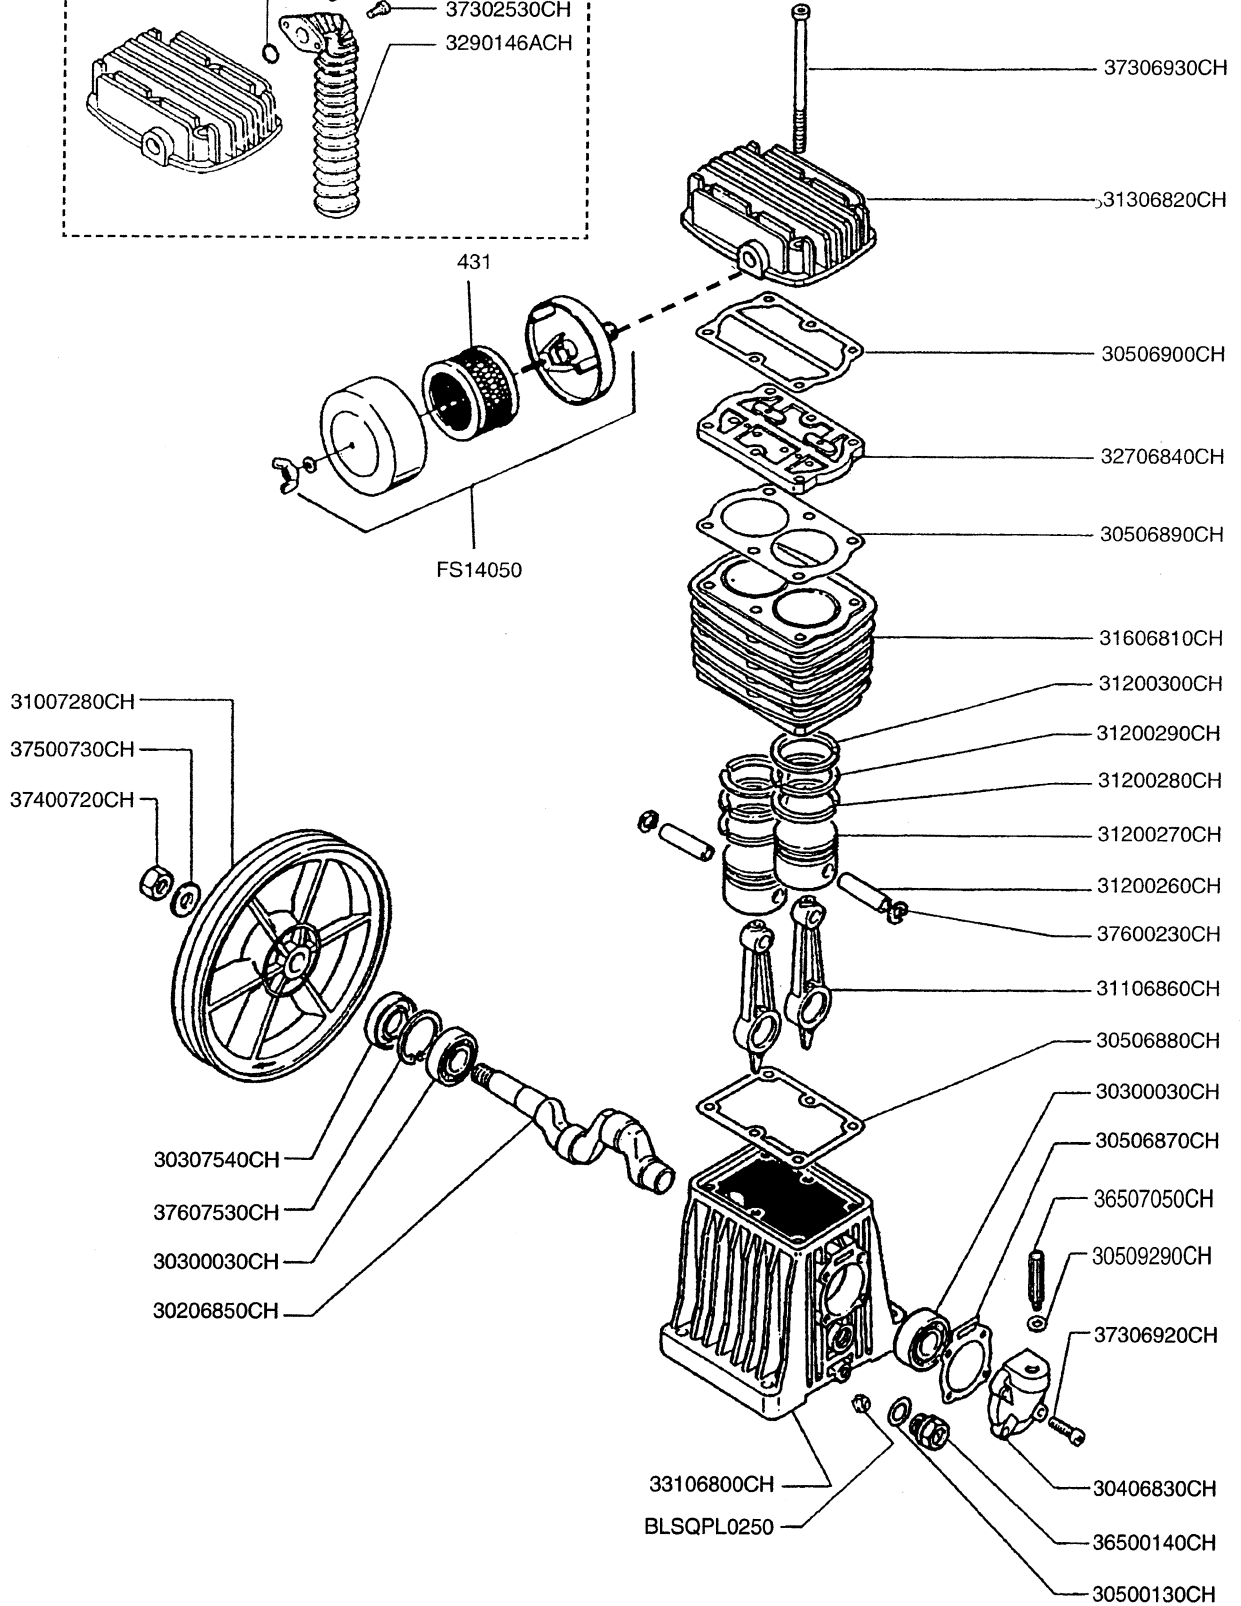

**SCHEMATIC
FOR
PMP12K12**