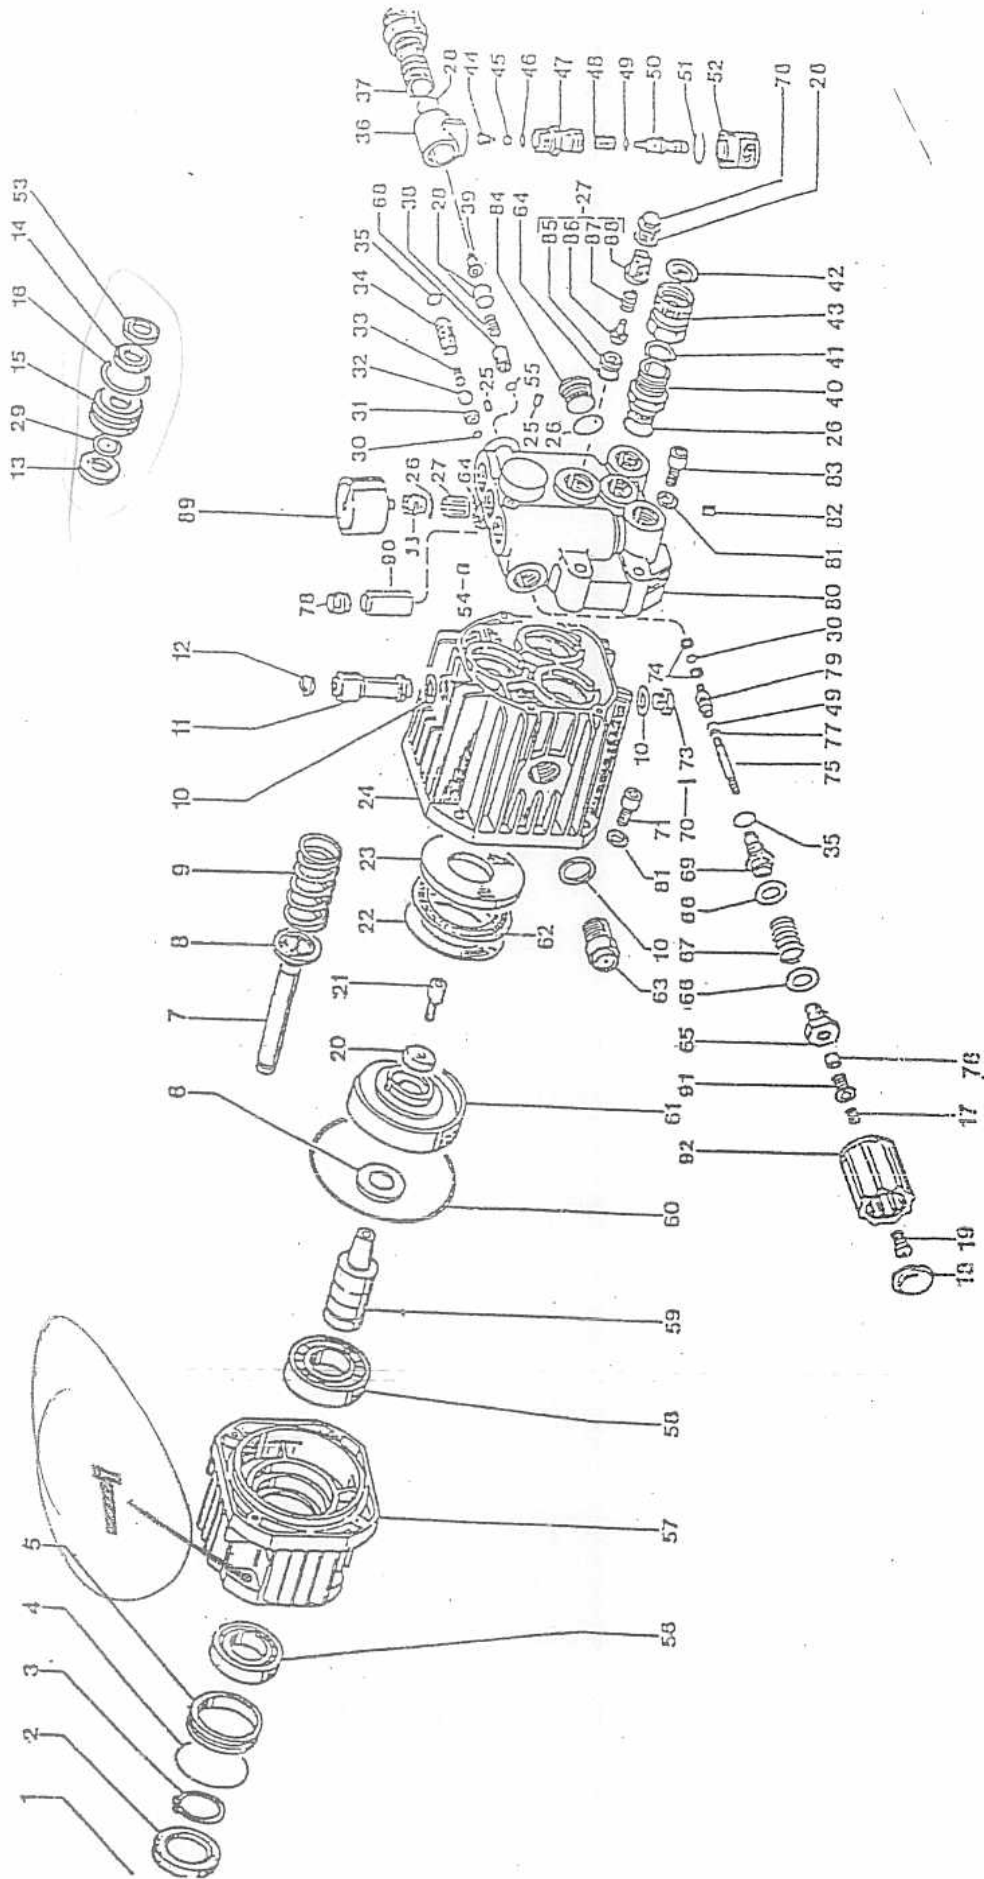

Pump Part #: 0051064

Superceded to 0055334

- W0831801.01
- PW0832103 ✓
- PW0832200 ✓
- PW0832200.01 ✓
- W0832200.02 ✓
- W0832201
- W0832204 ✓
- W0832217 ✓
- W0842000 ✓
- W0842007 ✓
- W0842200 ✓
- W0842202 ✓
- W0832210
- 41507
- 42001
- PW0832103

INDUSTRIAL 2200 & PRO 2000
(PW0832200, PW0842000)

<u>Ref.#</u>	<u>Part#</u>	<u>Description</u>
1	0000207	CIRCLIP I 56
2	0000209	OIL SEAL
3	0000210	CIRCLIP D. 30
4	0000226	O-RING 2200
5	0000227	SPACER
6	0000228	WASHER
7	KIT	CERAMIC PISTON
8	0000230	PISTON RING
9	0000231	PISTON SPRING
10	0000232	GASKET
11	0000067	OIL FILL TUBE
12	0000068	OIL PLUG
13	0000288	OIL SEAL
14	KIT	WATER SEAL
15	KIT	BUSHING
16	0000238	O-RING 2106
17	KIT	SCREW
18	KIT	RED LABEL
19	KIT	SCREW
20	0000276	WASHER
21	0000275	SCREW M 8X20
22	0054109	BEARING DISC
23	0054110	BEARING DISC
24	0052003	PUMP CARTER
25	0054111	SCREW M 5X6
26	0000241	O-RING 2062
27	KIT	COMPLETE VALVE
28	0054112	O-RING 2056
29	0000236	O-RING
30	0000099	O-RING 108
31	0051079	VALVE SEAT
32	KIT	STAINLESS STEEL BALL 5/16
33	KIT	VALVE SPRING
34	KIT	PLUG
35	0000312	O-RING 114
36	0054113	INJECTOR BODY
37	0054114	PRESSURE OUTLET
38	0054115	SPRING, NO RETURN VALVE
39	0054116	NOZZLE, D. 1.8
40	0054117	INLET CONNECTOR
41	KIT	GASKET