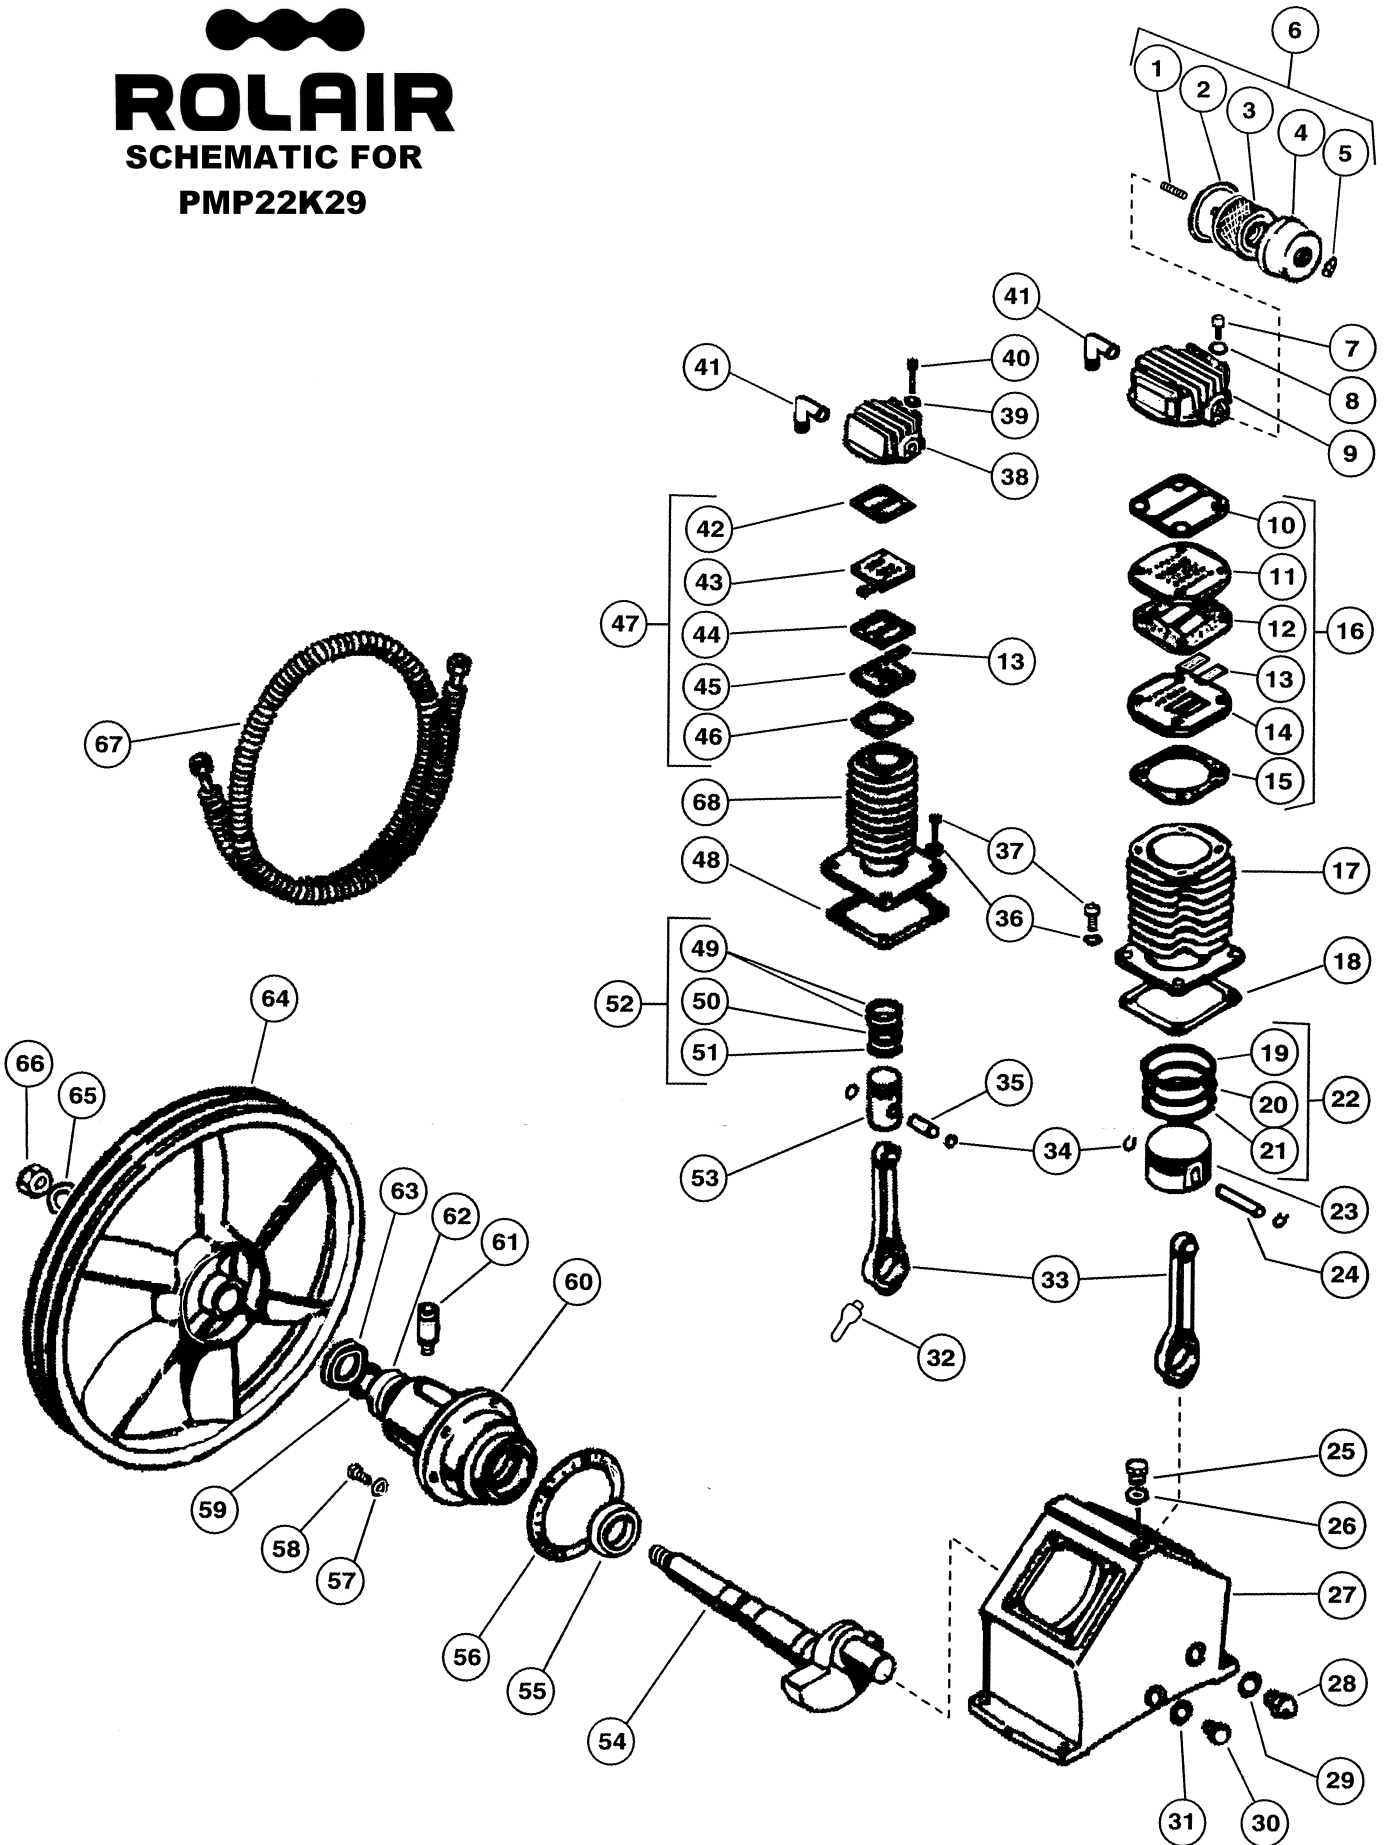

ROLAIR
SCHEMATIC FOR
PMP22K29

ROLAIR SYSTEMS

606 S. Lake Street, P.O. Box 346
Hustisford Wisconsin 53034-0346
Phone: 920-349-3281
Sales Fax: 920.349.3691
Service Fax: 920.349.8861
www.rolair.com

PARTS LIST FOR PMP22K29

Schem. #	Description	Part #	Qty.	Schem. #	Description	Part #	Qty.
1	Tension Rod	37302370CH	1	36	Washer	37504220CH	8
2	Filter Base	35602360CH	1	37	Bolt	37303620CH	8
3	Filter Element	35602380CH	1	38	Head - HP	31309030CH	1
4	Filter Cover	35602350CH	1	39	Washer	37500400CH	4
5	Wing Nut	37400450CH	1	40	Bolt	37304800CH	4
6	Filter Assembly	FILASYK30	1	41	Elbow	16904680CH	2
7	Bolt	37302900CH	4	42	Gasket	30509200CH	1
8	Washer	37502320CH	4	43	Valve Plate	32709070CH	1
9	Head - LP	31309020CH	1	44	Gasket	30509190CH	1
10	Gasket	30509170CH	1	45	Valve Plate	32709070CH	1
11	Valve Plate	32709060CH	1	46	Gasket	30509180CH	1
12	Gasket	30509160CH	1	47	Valve Plate Assy. - HP	2900VK29VHP	1
13	Valve	32702400CH	4	48	Gasket	30509140CH	1
14	Valve Plate	32709060CH	1	49	Ring - HP	31203390CH	2
15	Gasket	30509150CH	1	50	Ring - HP	31202200CH	1
16	Valve Plate Assy. - LP	2900VK29VLP	1	51	Ring - HP	31202210CH	1
17	Cylinder - LP	31609040CH	1	52	Ring Set - HP	32546120CH	1
18	Gasket	30509140CH	1	53	Piston - HP	31203050CH	1
19	Ring - LP	31202160CH	1	54	Crankshaft	30209010CH	1
20	Ring - LP	31202170CH	1	55	Bearing	30309150CH	1
21	Ring - LP	31202180CH	1	56	Gasket	30509130CH	1
22	Ring Set - LP	32546110CH	1	57	Washer	37508130CH	6
23	Piston - LP	31202190CH	1	58	Bolt	37304240CH	6
24	Piston Pin - LP	31202230CH	1	59	C-Clip	37607560CH	1
25	Oil Fill Plug	36503650CH	1	60	Bearing Carrier	30409090CH	1
26	Gasket	3050016ACH	1	61	3/8" Breather/Oil Fill Plug	36507050CH	1
27	Crankcase	33109000CH	1	62	Bearing	30309160CH	1
28	Sight Gauge	36504450CH	1	63	Oil Seal	30309120CH	1
29	Gasket	30504440CH	1	64	Flywheel	31003040CH	1
30	Drain Bolt	36500110CH	1	65	Washer	37502450CH	1
31	Gasket	30500160CH	1	66	Nut	37403780CH	1
32	Dipper	37604180CH	1	67	Intercooler	32909010CH	1
33	Connecting Rod w/Upper Bushing	31109080CH	1	68	Cylinder-HP	31609050CH	1
34	Snap Ring	37602260CH	4		Gasket Set	K29VGASKETS	1
35	Piston Pin - HP	31202240CH	1		Ring Set	K29RINGS	1