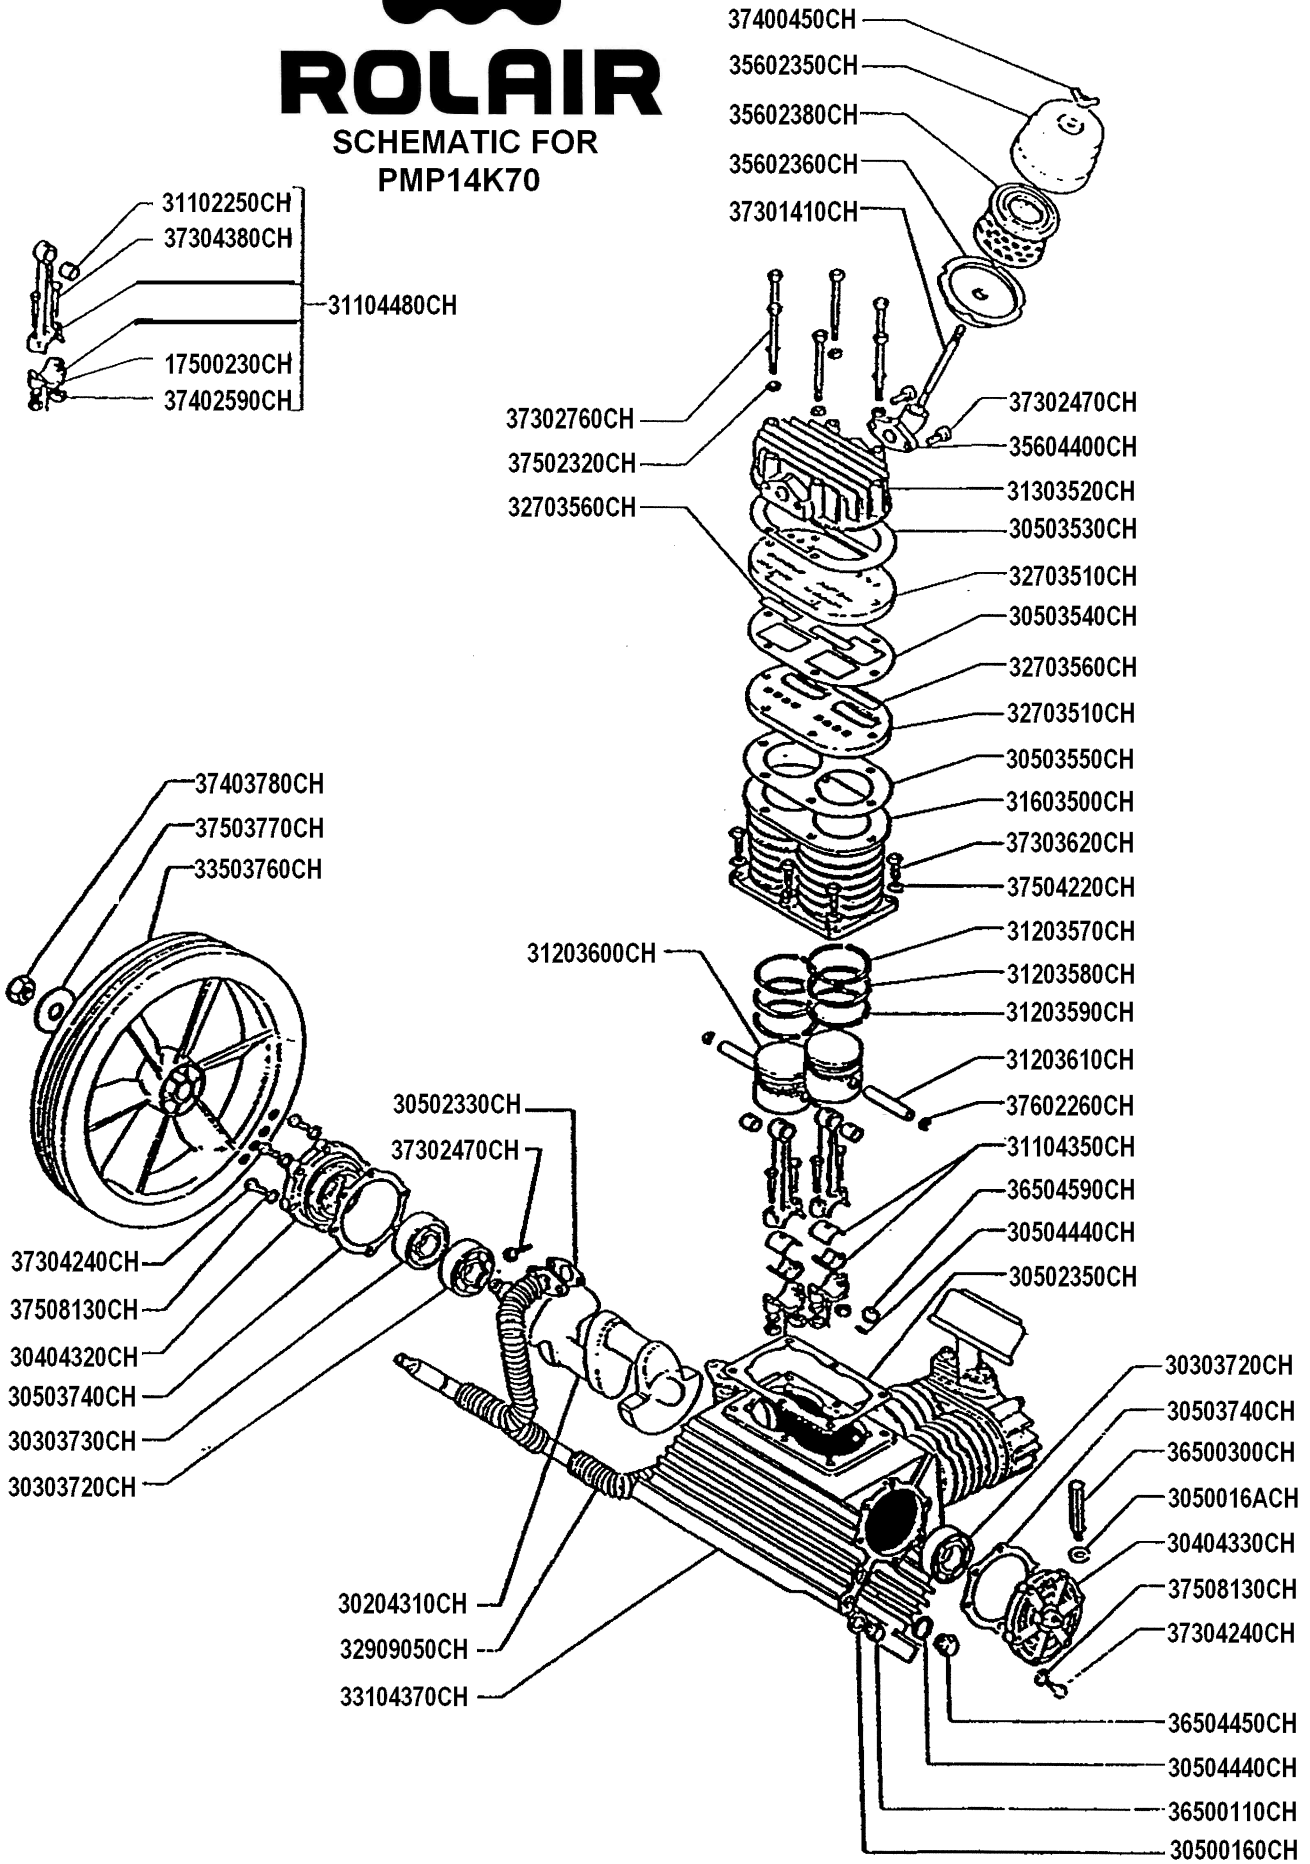

ROLAIR

SCHEMATIC FOR
PMP14K70