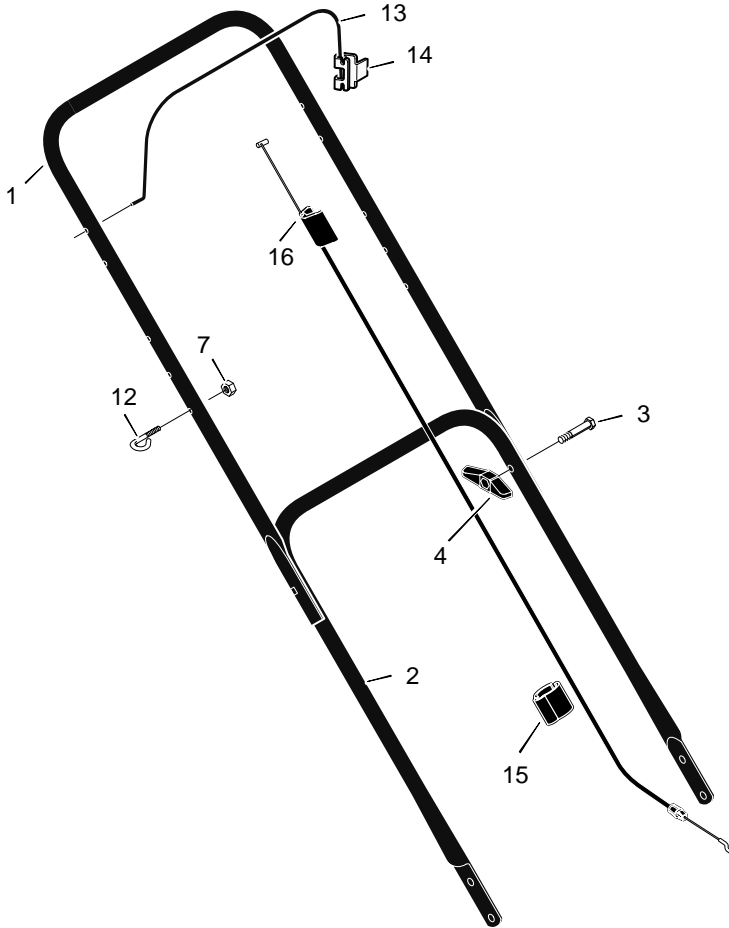

HANDLE - BRIGGS & STRATTON MODELS

KEY NO.	DESCRIPTION	PART NO.	KEY NO.	DESCRIPTION	PART NO.
1	Handle, Upper (Black) Handle, Upper (Gray)	1101556E701 1101556E724	12	Guide, Rope	071530
2	Handle, Lower (Black) Handle, Lower (Gray)	071137E701 071137E724	13	Engine Stop Lever	043653E701
3	Bolt	002x77	14	Bracket, Stop Lever	1101454
4	Knob, Plastic	071294	15	Fastener, Cable	1101353
7	Locknut	15x116	16	Engine Stop Cable * Engine Stop Cable #	672840 1101181

MODELS WITH STANDARD WHEELS

MODELS WITH STANDARD WHEELS

KEY NO.	DESCRIPTION	PART NO.
1	Engine ‡	-----
2	Housing	776022
3	Height Adjuster, Left Rear (8" Wheels)	672641
	Height Adjuster, Left Rear (7" Wheels)	672637
4	Knob	071495
5	Wheel and Tire #	-----
6	Locknut, Flange	015x84
7	Bolt, Carriage	002x81
9	Bolt, Engine	0025x6
10	Nut	015x68
11	Height Adjuster, Left Front (8" Wheels)	672601
	Height Adjuster, Left Front (7" Wheels)	672635
12	Washer, Belleville	17x137
13	Washer	17x124
14	Bolt, Hex	01x142
15	Blade, Side Discharge	042225E701
16	Adapter, Blade	071056
17	Height Adjuster, Right Front (8" Wheels)	672600
	Height Adjuster, Right Front (7" Wheels)	672634
18	Height Adjuster, Right Rear (8" Wheels)	672640
	Height Adjuster, Right Rear (7" Wheels)	672636
19	Guard, Rear	672738
20	Screw	26x245
21	Deflector, Chute	672421
22	Push-On Cap	028x42
23	Pin, Pivot	215x11 Z
24	Spring	0166x5
27	Bracket, Left Handle	1101303E700
28	Bracket, Right Handle	1101302E700
-	Book, Instruction	F-040400L

Look at the illustrations. Select the wheel and the tire you want and order from the following chart.

WHEEL SIZE & TYPE	A	B	C	D
6-inch Plastic, White	672788	----	----	----
6-inch Plastic, Gray	672789	----	----	----
7-inch Plastic, White	020270	----	----	----
7-inch Plastic, Gray	071597	----	----	----
8-inch Plastic, White	020271	----	----	----
8-inch Plastic, Gray	672060	071132	----	----
8-inch Ball Bearing, Gray	----	071134	----	----
14-inch, Gray	----	----	672074	071841
14-in, Ball Bearing, Gray	----	----	672062	071840