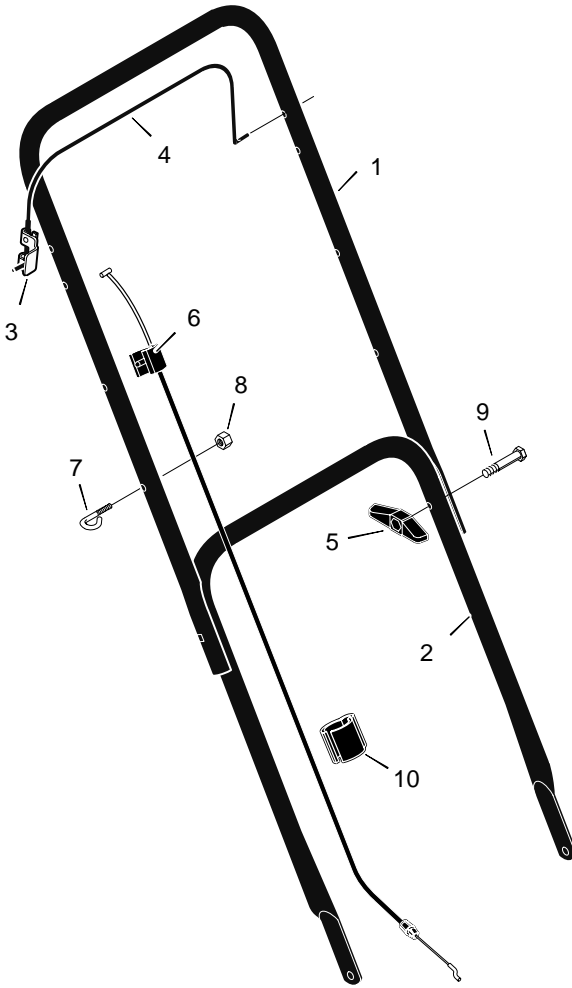

HANDLE - TECUMSEH ENGINE MODELS

KEY NO.	DESCRIPTION	PART NO.	KEY NO.	DESCRIPTION	PART NO.
1	Handle, Upper (Black) Handle, Upper (Gray)	1101556E701 1101556E724	6	Engine Stop Cable	672835
2	Handle, Lower (Black) Handle, Lower (Gray)	071137E701 071137E724	7	Guide, Rope	071530
3	Bracket, Stop Lever	1101454	8	Locknut	15x116
4	Lever, Stop	043653E700	9	Bolt	002x77
5	Knob, Plastic	071294	10	Fastener, Cable	1101353