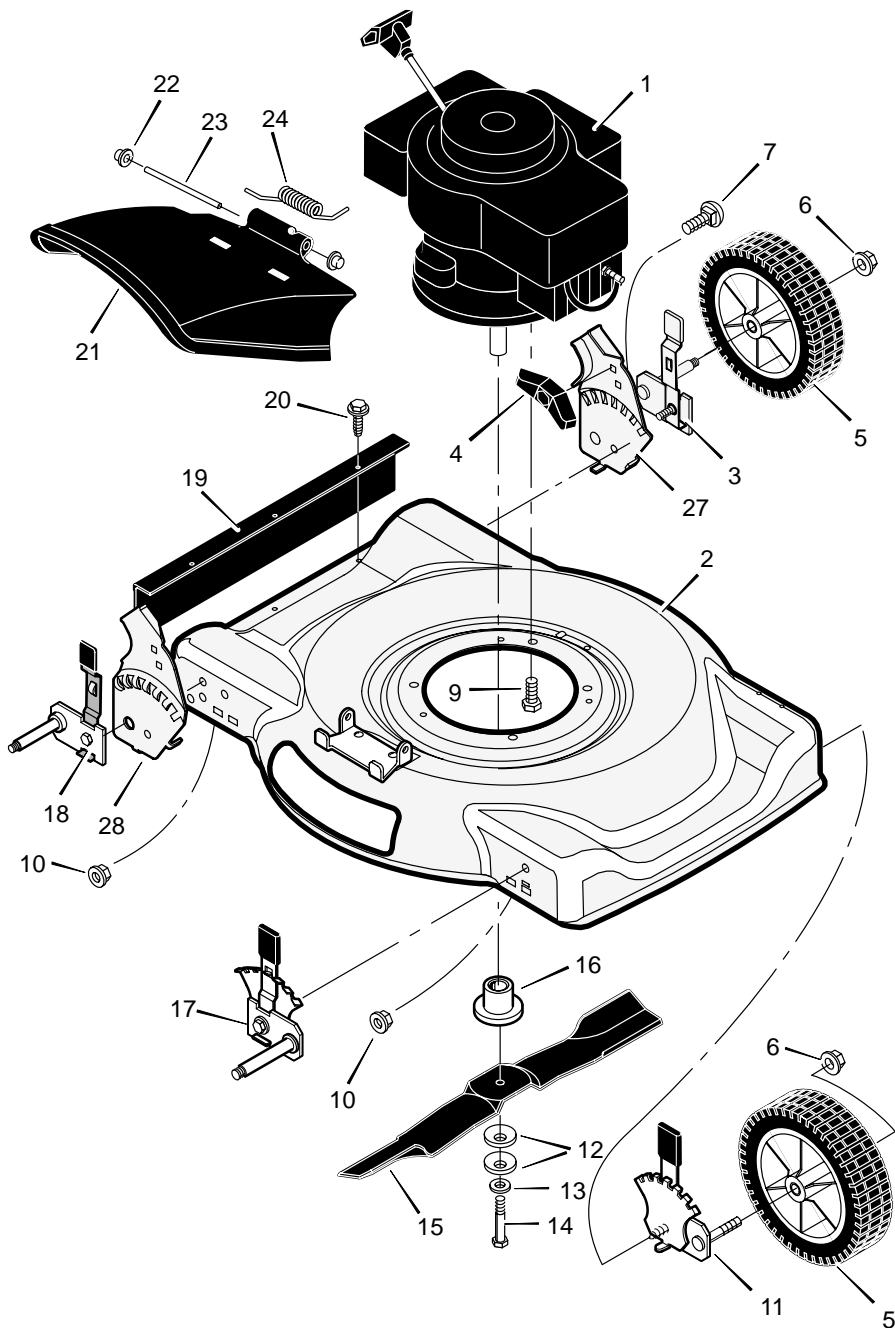

HANDLE - BRIGGS & STRATTON MODELS

KEY NO.	DESCRIPTION	PART NO.	KEY NO.	DESCRIPTION	PART NO.
1	Handle, Upper (Black) Handle, Upper (Gray)	1101556E701 1101556E724	12	Guide, Rope	071530
2	Handle, Lower (Black) Handle, Lower (Gray)	071137E701 071137E724	13	Engine Stop Lever	043653E701
3	Bolt	002x77	14	Bracket, Stop Lever	1101454
4	Knob, Plastic	071294	15	Fastener, Cable	1101353
7	Locknut	15x116	16	Engine Stop Cable * Engine Stop Cable #	672840 1101181

* Used on Briggs & Stratton Classic, Sprint, Quattro, Q-Style and QS-Style engines.

Used on Briggs & Stratton Quantum engines.

HANDLE - TECUMSEH ENGINE MODELS

KEY NO.	DESCRIPTION	PART NO.	KEY NO.	DESCRIPTION	PART NO.
1	Handle, Upper (Black) Handle, Upper (Gray)	1101556E701 1101556E724	6	Engine Stop Cable	672835
2	Handle, Lower (Black) Handle, Lower (Gray)	071137E701 071137E724	7	Guide, Rope	071530
3	Bracket, Stop Lever	1101454	8	Locknut	15x116
4	Lever, Stop	043653E700	9	Bolt	002x77
5	Knob, Plastic	071294	10	Fastener, Cable	1101353

MODELS WITH STANDARD WHEELS

MODELS WITH STANDARD WHEELS

KEY NO.	DESCRIPTION	PART NO.
1	Engine ‡	-----
2	Housing	776022
3	Height Adjuster, Left Rear (8" Wheels)	672641
	Height Adjuster, Left Rear (7" Wheels)	672637
4	Knob	071495
5	Wheel and Tire #	-----
6	Locknut, Flange	015x84
7	Bolt, Carriage	002x81
9	Bolt, Engine	0025x6
10	Nut	015x68
11	Height Adjuster, Left Front (8" Wheels)	672601
	Height Adjuster, Left Front (7" Wheels)	672635
12	Washer, Belleville	17x137
13	Washer	17x124
14	Bolt, Hex	01x142
15	Blade, Side Discharge	042225E701
16	Adapter, Blade	071056
17	Height Adjuster, Right Front (8" Wheels)	672600
	Height Adjuster, Right Front (7" Wheels)	672634
18	Height Adjuster, Right Rear (8" Wheels)	672640
	Height Adjuster, Right Rear (7" Wheels)	672636
19	Guard, Rear	672738
20	Screw	26x245
21	Deflector, Chute	672421
22	Push-On Cap	028x42
23	Pin, Pivot	215x11 Z
24	Spring	0166x5
27	Bracket, Left Handle	1101303E700
28	Bracket, Right Handle	1101302E700
-	Book, Instruction	F-040400L