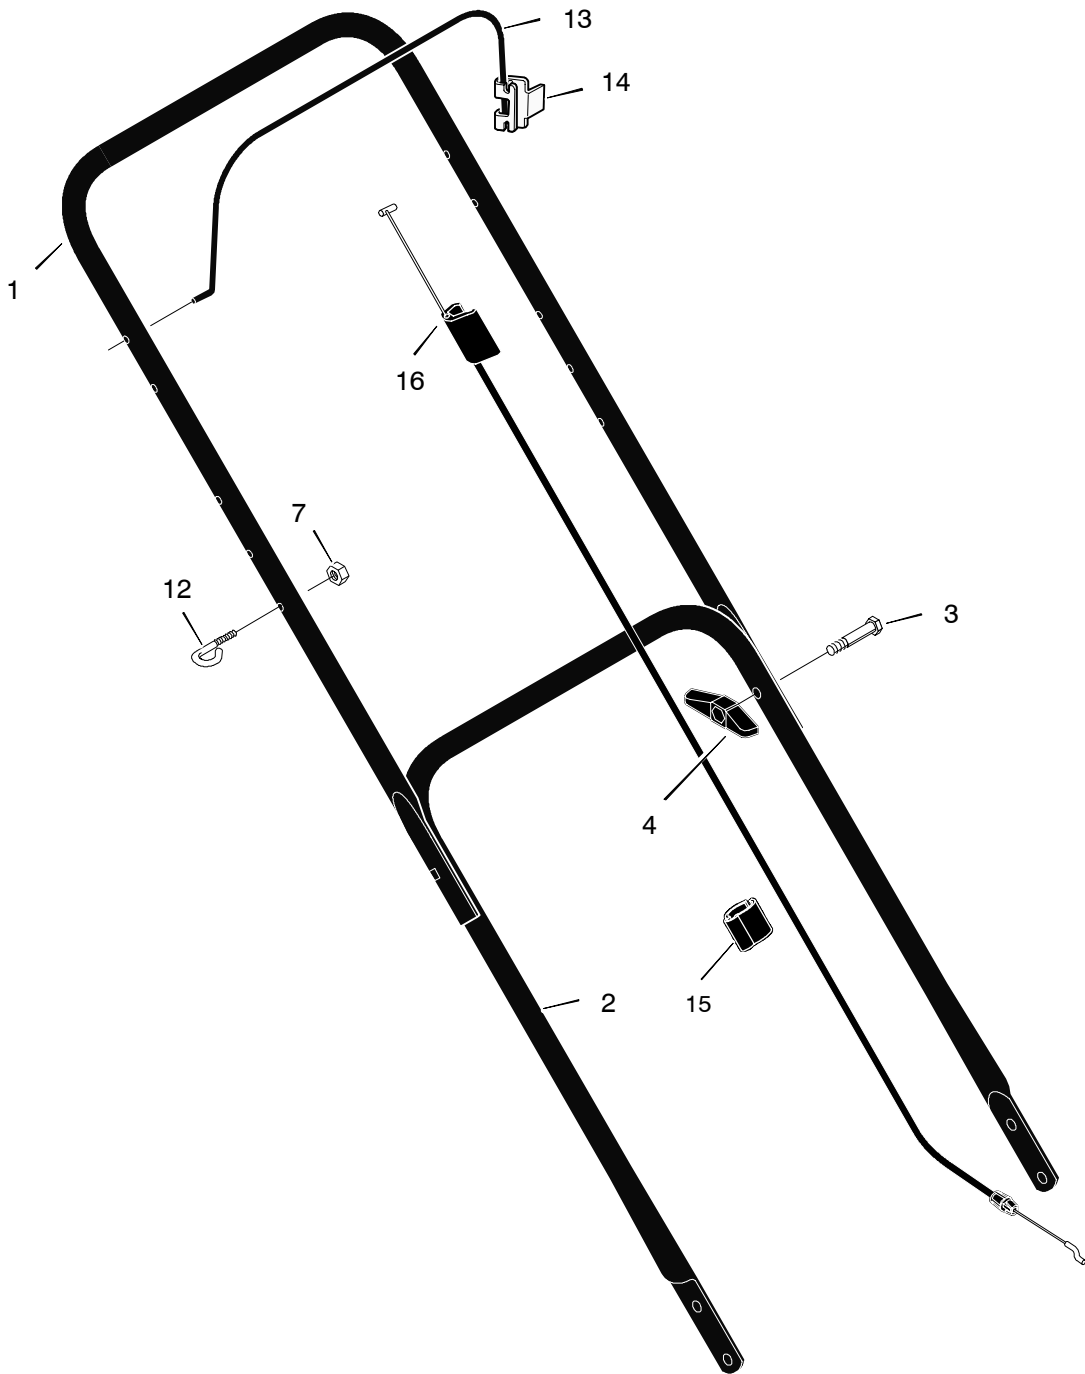

# MODEL 202010X92A

# REPAIR PARTS

KEY NO.	DESCRIPTION	PART NO.
1	Engine ‡	-----
2	Housing	7501015
3	Height Adjuster, Left Rear	1101565
4	Knob	071495
5	Wheel and Tire (White)	020270
6	Locknut, Flange	015x84
7	Bolt, Carriage	002x81
9	Bolt, Engine	0025x6
10	Nut	015x68
11	Height Adjuster, Left Front	1101563
12	Washer, Belleville	17x137
13	Washer	17x124
14	Bolt, Hex	01x142
15	Blade, Side Discharge	042785E701
16	Adapter, Blade	071056
17	Height Adjuster, Right Front	1101562
18	Height Adjuster, Right Rear	1101564
19	Guard, Rear **	671912
20	Screw **	26x245
21	Deflector, Chute	671929
22	Washer	017x37 Z
23	Bolt, Hex	01x121
24	Nut, NYLOCK	15x116
27	Bracket, Left Handle	1101303E700
28	Bracket, Right Handle	1101302E700
-	Warning, 20/22 OPEI '98	48x405
-	Cut Finger	48x6458
-	Warning, Install Chute	44x7329
-	Book, Instruction	F-0204___L

# REPAIR PARTS

KEY NO.	DESCRIPTION	PART NO.
1	Handle, Upper (Black)	1101555E701
2	Handle, Lower (Black)	672874E701
3	Bolt	002x77
4	Knob, Plastic	071294
7	Locknut	15x116
12	Guide, Rope	071530
13	Engine Stop Lever	671924E701
14	Bracket, Stop Lever	1101454
15	Fastener, Cable	1101353
16	Engine Stop Cable	1101136