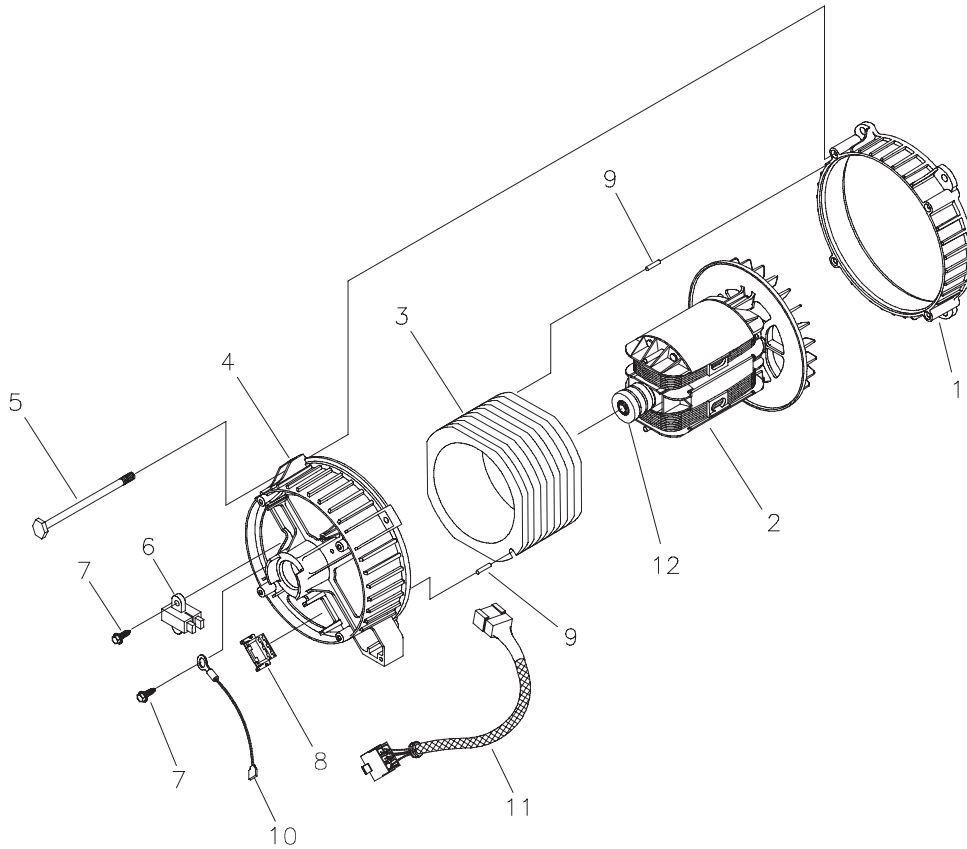

EXPLODED VIEW AND PARTS LIST – CONTROL PANEL

Item	Part #	Description
1	195112GS	KIT, Control Panel Lid
2	188889GS	CONTROL PANEL, Compact
6	68759GS	OUTLET, 120V, 20Amp, Duplex
7	*	NUT, Palnut, Pushnut, 5/32
8	84198GS	CAP, Circuit Breaker
9	75207GS	CIRCUIT BREAKER
10	43437GS	OUTLET, 120/240 Locking, 30A
11	*	NUT, Palnut, Pushnut, 3/16
12	*	SCREW, Phillips, Head 3.5 x 18
13	93857GS	BAR, Retaining
14	188890GS	COVER, Back, Control Panel
15	82308GS	SCREW, Self Tapping, STC 3 x 18
16	22694GS	HOUSING, Receptacle
17	*	SCREW, Phillips, 3.5 x 14

* - Items without part numbers are common fasteners and are available at your local hardware store.

EXPLODED VIEW AND PARTS LIST – ALTERNATOR

Item	Part #	Description
1	186059GS	ADAPTER, Mounting, Alternator
2	191043GS	ROTOR
3	191042AGS	STATOR
4	186060GS	RBC, with O-Ring (p/n 189197GS)
5	86308CGS	HHCS, M6 - 1.0 x 130 SEMS
6	91825GS	ASSY, Holder, Rectifier/Brush
7	66849GS	TAPTITE, M5 - 0.8 x 16
8	22694GS	RECEPTACLE, 6 pin
9	81917GS	PIN, Roll, 4mm x 10
10	193428AGS	ASSY, Wire, Ground
11	194274GS	HARNESS, Wire, Power
12	65791GS	BEARING