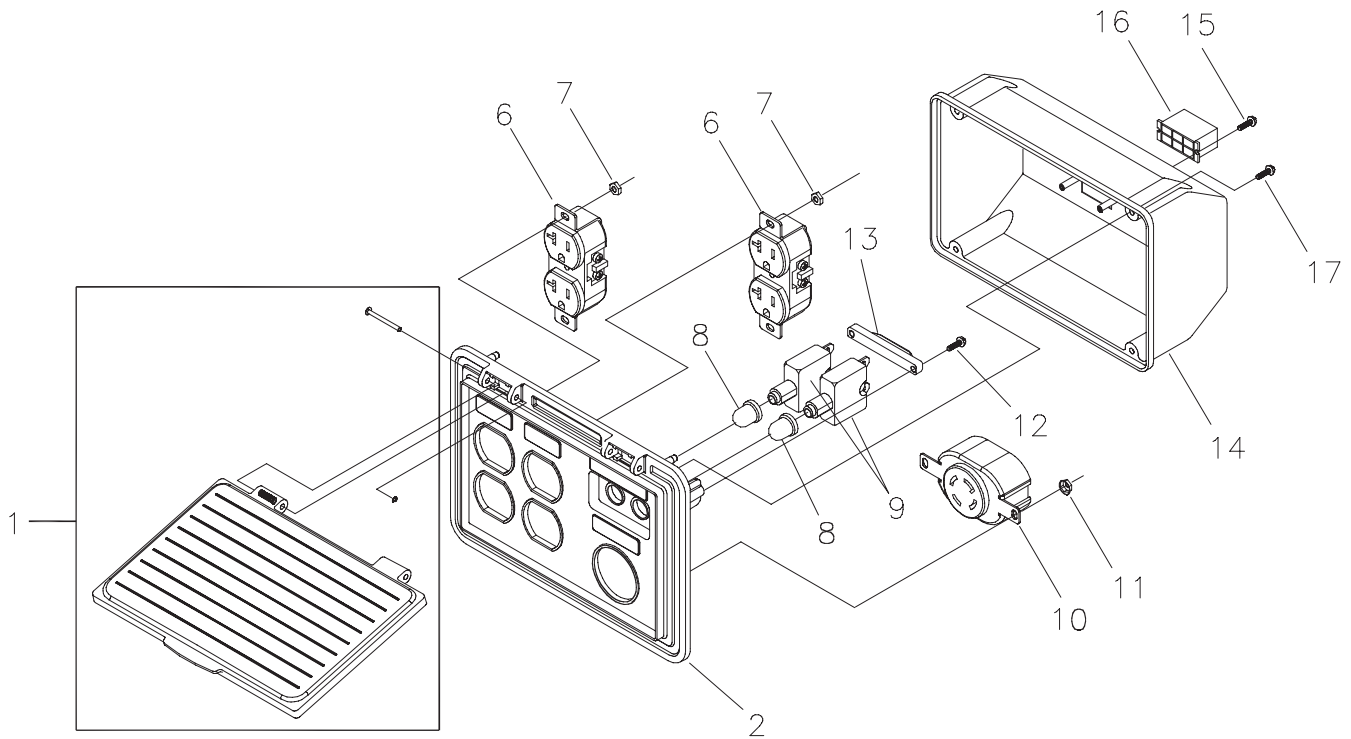

Web: www.briggsandstratton.com

Model No. 1646-5 (5,550 Watt AC Generator) Manual No. 197131A Revision A (08/21/2008)

EXPLODED VIEW – MAIN UNIT

Copyright © 2008 Briggs & Stratton Power Products Group, LLC. All rights reserved. No part of this material may be reproduced or transmitted in any form by any means without the express written permission of Briggs & Stratton Power Products Group, LLC.

EXPLODED VIEW AND PARTS LIST – CONTROL PANEL

Item	Part #	Description
1	195112GS	KIT, Control Panel Lid
2	188889GS	CONTROL PANEL, Compact
6	68759GS	OUTLET, 120V, 20Amp, Duplex
7	*	NUT, Palnut, Pushnut, 5/32
8	84198GS	CAP, Circuit Breaker
9	75207GS	CIRCUIT BREAKER
10	43437GS	OUTLET, 120/240 Locking, 30A
11	*	NUT, Palnut, Pushnut, 3/16
12	*	SCREW, Phillips, Head 3.5 x 18
13	93857GS	BAR, Retaining
14	188890GS	COVER, Back, Control Panel
15	82308GS	SCREW, Self Tapping, STC 3 x 18
16	22694GS	HOUSING, Receptacle
17	*	SCREW, Phillips, 3.5 x 14

* - Items without part numbers are common fasteners and are available at your local hardware store.

EXPLODED VIEW AND PARTS LIST – ALTERNATOR

Item	Part #	Description
1	186059GS	ADAPTER, Mounting, Alternator
2	191043GS	ROTOR
3	191042AGS	STATOR
4	186060GS	RBC, with O-Ring (p/n 189197GS)
5	86308CGS	HHCS, M6 - 1.0 x 130 SEMS
6	91825GS	ASSY, Holder, Rectifier/Brush
7	66849GS	TAPTITE, M5 - 0.8 x 16
8	22694GS	RECEPTACLE, 6 pin
9	81917GS	PIN, Roll, 4mm x 10
10	193428AGS	ASSY, Wire, Ground
11	194274GS	HARNESS, Wire, Power
12	65791GS	BEARING