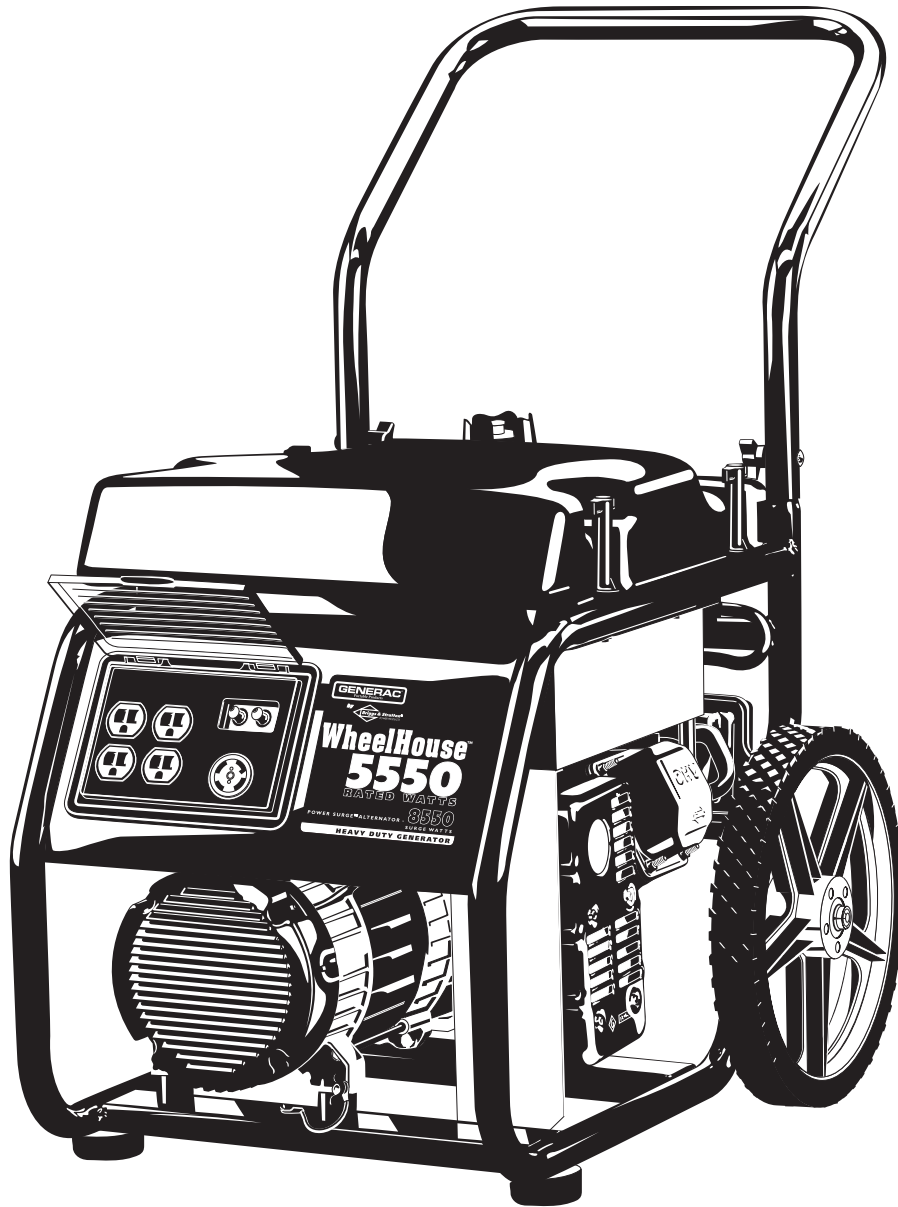

GENERAC[®]
Portable Products

by  **Briggs & Stratton**[®]
POWER PRODUCTS

WheelHouse[™]
5550
RATED WATTS

PORTABLE GENERATOR

Illustrated Parts List

Questions? Help is just a moment away!

Call: Generac Generator Helpline - 1-800-270-1408 M-F 8-5 CT

Web: www.briggsandstratton.com

Model No. 1646-5 (5,550 Watt AC Generator) Manual No. 197131A Revision A (08/21/2008)

EXPLODED VIEW – MAIN UNIT

Copyright © 2008 Briggs & Stratton Power Products Group, LLC. All rights reserved. No part of this material may be reproduced or transmitted in any form by any means without the express written permission of Briggs & Stratton Power Products Group, LLC.

EXPLODED VIEW AND PARTS LIST – CONTROL PANEL

Item	Part #	Description
1	195112GS	KIT, Control Panel Lid
2	188889GS	CONTROL PANEL, Compact
6	68759GS	OUTLET, 120V, 20Amp, Duplex
7	*	NUT, Palnut, Pushnut, 5/32
8	84198GS	CAP, Circuit Breaker
9	75207GS	CIRCUIT BREAKER
10	43437GS	OUTLET, 120/240 Locking, 30A
11	*	NUT, Palnut, Pushnut, 3/16
12	*	SCREW, Phillips, Head 3.5 x 18
13	93857GS	BAR, Retaining
14	188890GS	COVER, Back, Control Panel
15	82308GS	SCREW, Self Tapping, STC 3 x 18
16	22694GS	HOUSING, Receptacle
17	*	SCREW, Phillips, 3.5 x 14