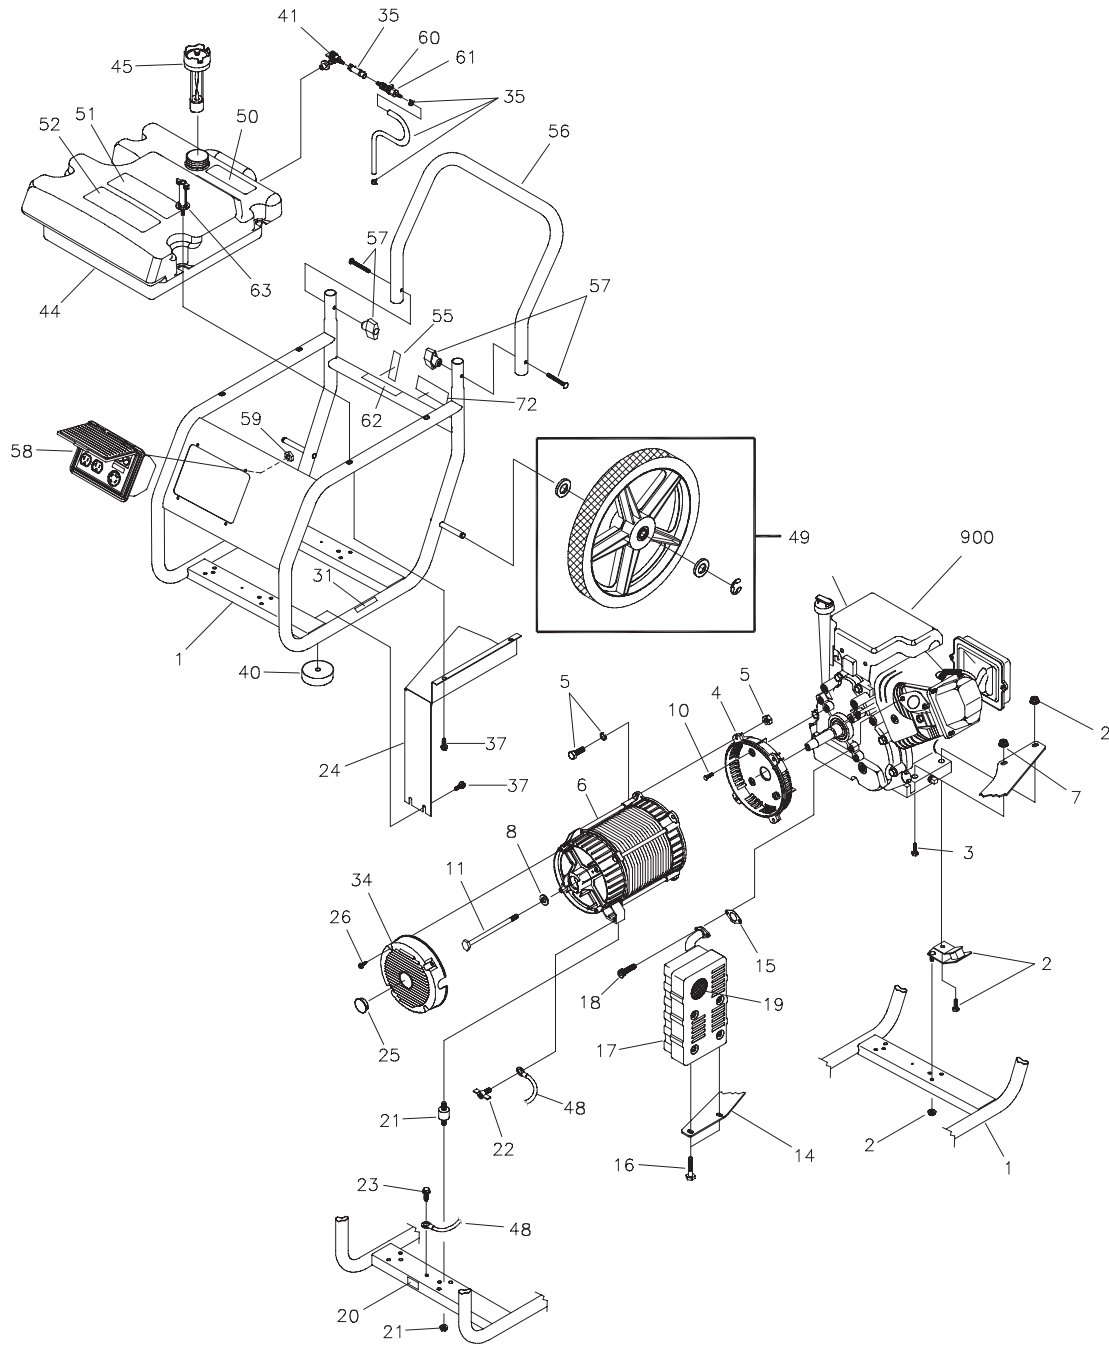

Web: www.briggsandstratton.com

Model No. 1646-5 (5,550 Watt AC Generator) Manual No. 197131A Revision A (08/21/2008)

EXPLODED VIEW – MAIN UNIT

Copyright © 2008 Briggs & Stratton Power Products Group, LLC. All rights reserved. No part of this material may be reproduced or transmitted in any form by any means without the express written permission of Briggs & Stratton Power Products Group, LLC.

EXPLODED VIEW AND PARTS LIST – CONTROL PANEL

Item	Part #	Description
1	195112GS	KIT, Control Panel Lid
2	188889GS	CONTROL PANEL, Compact
6	68759GS	OUTLET, 120V, 20Amp, Duplex
7	*	NUT, Palnut, Pushnut, 5/32
8	84198GS	CAP, Circuit Breaker
9	75207GS	CIRCUIT BREAKER
10	43437GS	OUTLET, 120/240 Locking, 30A
11	*	NUT, Palnut, Pushnut, 3/16
12	*	SCREW, Phillips, Head 3.5 x 18
13	93857GS	BAR, Retaining
14	188890GS	COVER, Back, Control Panel
15	82308GS	SCREW, Self Tapping, STC 3 x 18
16	22694GS	HOUSING, Receptacle
17	*	SCREW, Phillips, 3.5 x 14

* - Items without part numbers are common fasteners and are available at your local hardware store.

EXPLODED VIEW AND PARTS LIST – ALTERNATOR

Item	Part #	Description
1	186059GS	ADAPTER, Mounting, Alternator
2	191043GS	ROTOR
3	191042AGS	STATOR
4	186060GS	RBC, with O-Ring (p/n 189197GS)
5	86308CGS	HHCS, M6 - 1.0 x 130 SEMS
6	91825GS	ASSY, Holder, Rectifier/Brush
7	66849GS	TAPTITE, M5 - 0.8 x 16
8	22694GS	RECEPTACLE, 6 pin
9	81917GS	PIN, Roll, 4mm x 10
10	193428AGS	ASSY, Wire, Ground
11	194274GS	HARNESS, Wire, Power
12	65791GS	BEARING