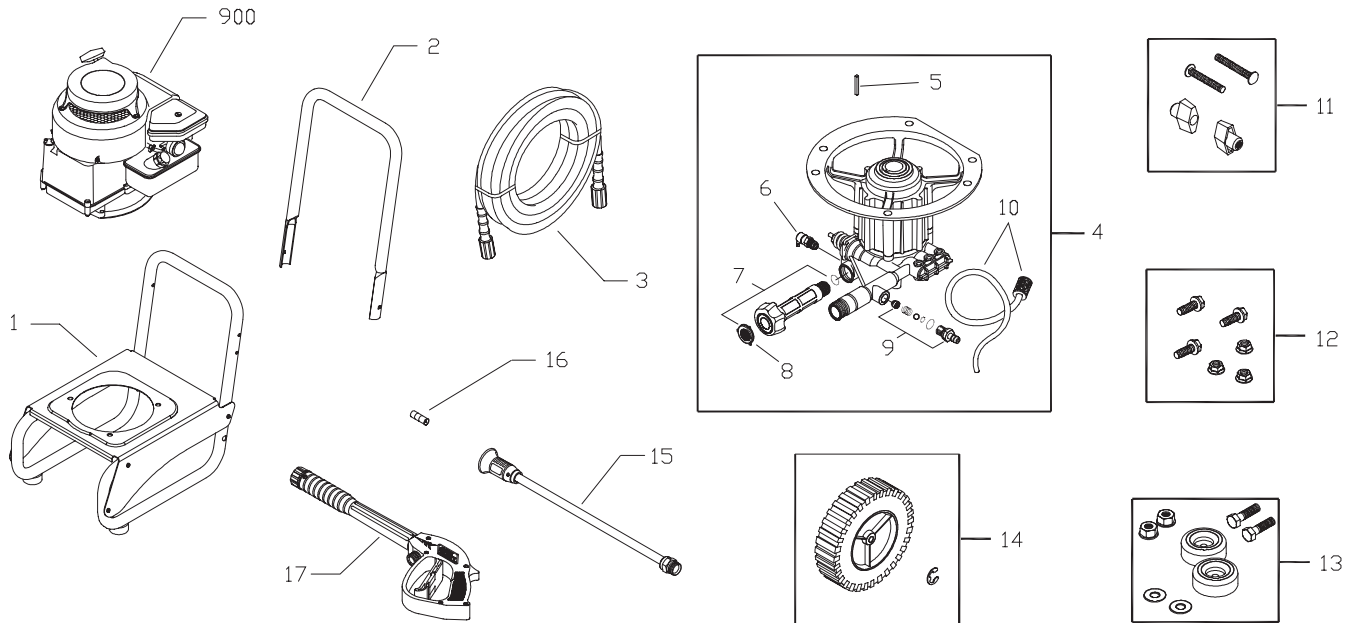

1-800-743-4115 M-F 8-5 CT

BRIGGS & STRATTON POWER PRODUCTS GROUP, LLC
JEFFERSON, WISCONSIN, U.S.A.

Manual No. 204960A Revision A (11/07/2007)

Exploded View and Parts list — Main Unit

Item	Part #	Description
1	201625GS	BASE, w/Mounts
2	B195960GS	HANDLE
3	196006GS	HOSE
4	200200GS	ASSY, Pump
5	23139GS	Key
6	194298GS	Valve, Thermal Relief
7	200278GS	Kit, Water Inlet
8	B2384GS	Filter, Inlet
9	200279GS	Kit, Chemical Injection
10	189971GS	Kit, Chemical Hose
11	B2203GS	KIT, Fastening Handle
12	192525GS	KIT, Pump/Engine Mounting Hardware
13	198766GS	KIT, Vibration Mount
14	201643GS	KIT, Wheel
	192050GS	E-Ring
15	198974GS	WAND

Item	Part #	Description
16	B1236CGS	ORFICE
17	193482GS	GUN
900	§	ENGINE

Items Not Illustrated:

204960GS	MANUAL, Operator's
BB3061BGS	OIL BOTTLE
87815GS	GOGGLES
794693	LABEL, Warning
204939GS	DECAL, Unit
204938GS	DECAL, Recoil
201550GS	AXLE