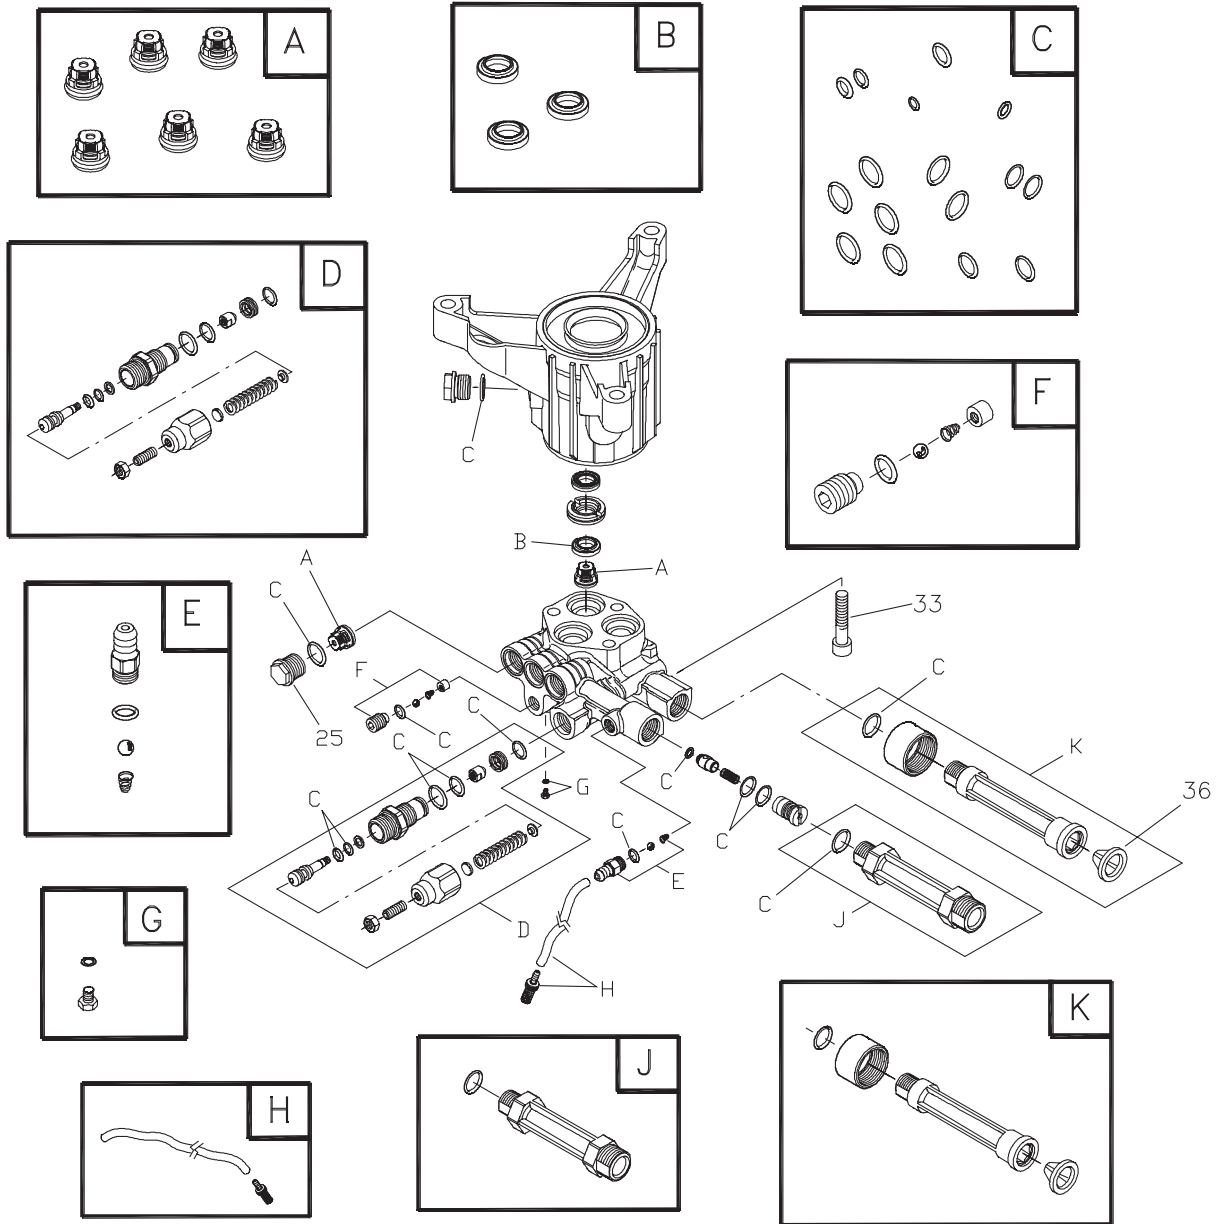

Exploded View and Parts list — Main Unit

Item	Part #	Description
1	201769GS	BASE w/Mounts
2	B201594GS	HANDLE
3	201828GS	ASSY, Chem Tank w/Clips
	195964GS	Clip
	192980GS	Kit, Valve
4	196006GS	HOSE
5	95597GS	BRUSH, Broom
6	194264GS	KIT, Hook, Handle
7	203526GS	KIT, Pump Mounting Hardware
8	88935GS	ADAPTER, Brush
9	B3222EGS	CAP, Chem Container
10	196439GS	KIT, Wheel
	192050GS	E-Ring
	195454GS	Axle
11	B2203GS	KIT, Handle Connector
12	192310GS	KIT, Vibration Mount
13	88185GS	BRUSH, Utility
14	B1236CGS	ORIFICE
15	95598GS	HANDLE, Brush
16	198974GS	ASSY, Wand, Adjust
17	193482GS	GUN
18	88934GS	EXTENSION

Item	Part #	Description
19	192309GS	KIT, Hook, Base
20	202274GS	ASSY, Pump
	23139GS	Key
	194298GS	Valve, Thermal Relief
900	§	ENGINE

Items Not Illustrated:

203775GS	MANUAL, Operator's
BB3061BGS	OIL BOTTLE
87815GS	GOGGLES
A1040NGS	HOSE, Chemical
697343	COVER
201628GS	DECAL, Eng Shroud
794693	LABEL, Warning
194256GS	KIT, Tag Warning

Exploded View and Parts List — Pump

Item	Part #	Description
25	201495GS	PLUG
33	200275GS	SCREW
36	B2384GS	FILTER, Inlet
A	200344GS	KIT, VALVES
B	200345GS	KIT, WATER SEALS
C	200346GS	KIT, O-RINGS
D	200348GS	KIT, UNLOADER
E	192914GS	KIT, HOSE TAIL
F	200349GS	KIT, EZ START
G	200350GS	KIT, GRUB SCRW & WASHER
H	189971GS	KIT, CHEMICAL HOSE
J	201497GS	KIT, OUTLET
K	201496GS	KIT, WATER INLET