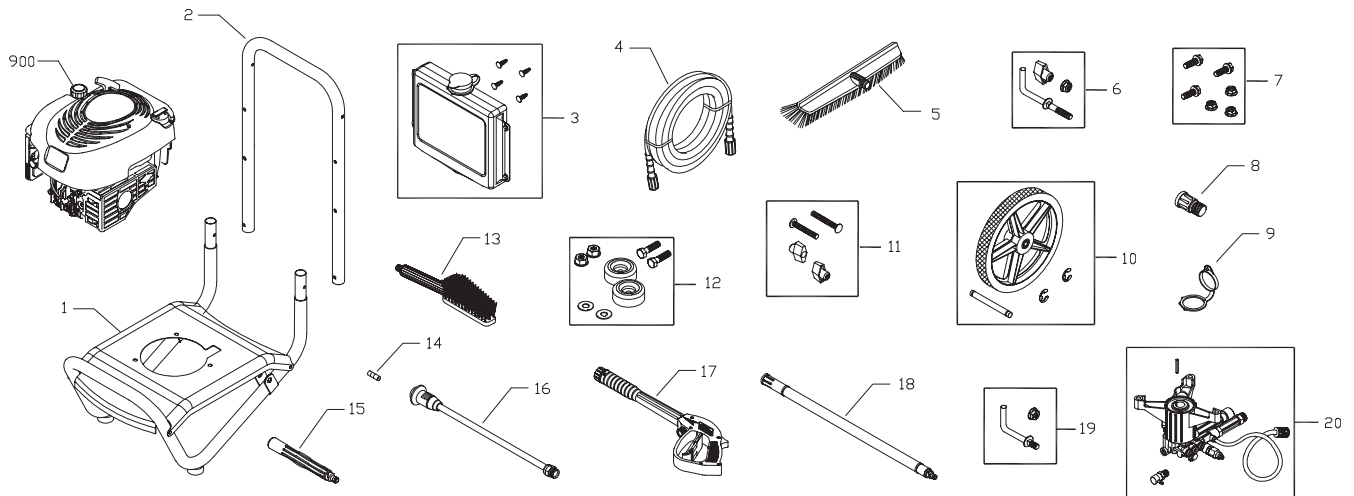

BRUTE™

by

Illustrated Parts List

Questions? Help is just a moment away!

Call: **Pressure Washer Helpline**

1-800-743-4115 M-F 8-5 CT

BRIGGS & STRATTON POWER PRODUCTS GROUP, LLC
JEFFERSON, WISCONSIN, U.S.A.

Model No. 020338 (2500 PSI (172.4 BARS) Pressure Washer) Manual No. 203775D Revision - (10/22/2007)

Exploded View and Parts list — Main Unit

Item	Part #	Description
1	201769GS	BASE w/Mounts
2	B201594GS	HANDLE
3	201828GS	ASSY, Chem Tank w/Clips
	195964GS	Clip
	192980GS	Kit, Valve
4	196006GS	HOSE
5	95597GS	BRUSH, Broom
6	194264GS	KIT, Hook, Handle
7	203526GS	KIT, Pump Mounting Hardware
8	88935GS	ADAPTER, Brush
9	B3222EGS	CAP, Chem Container
10	196439GS	KIT, Wheel
	192050GS	E-Ring
	195454GS	Axle
11	B2203GS	KIT, Handle Connector
12	192310GS	KIT, Vibration Mount
13	88185GS	BRUSH, Utility
14	B1236CGS	ORIFICE
15	95598GS	HANDLE, Brush
16	198974GS	ASSY, Wand, Adjust
17	193482GS	GUN
18	88934GS	EXTENSION

Item	Part #	Description
19	192309GS	KIT, Hook, Base
20	202274GS	ASSY, Pump
	23139GS	Key
	194298GS	Valve, Thermal Relief
900	§	ENGINE

Items Not Illustrated:

203775GS	MANUAL, Operator's
BB3061BGS	OIL BOTTLE
87815GS	GOGGLES
A1040NGS	HOSE, Chemical
697343	COVER
201628GS	DECAL, Eng Shroud
794693	LABEL, Warning
194256GS	KIT, Tag Warning

Exploded View and Parts List — Pump

Item	Part #	Description
25	201495GS	PLUG
33	200275GS	SCREW
36	B2384GS	FILTER, Inlet
A	200344GS	KIT, VALVES
B	200345GS	KIT, WATER SEALS
C	200346GS	KIT, O-RINGS
D	200348GS	KIT, UNLOADER
E	192914GS	KIT, HOSE TAIL
F	200349GS	KIT, EZ START
G	200350GS	KIT, GRUB SCRW & WASHER
H	189971GS	KIT, CHEMICAL HOSE
J	201497GS	KIT, OUTLET
K	201496GS	KIT, WATER INLET