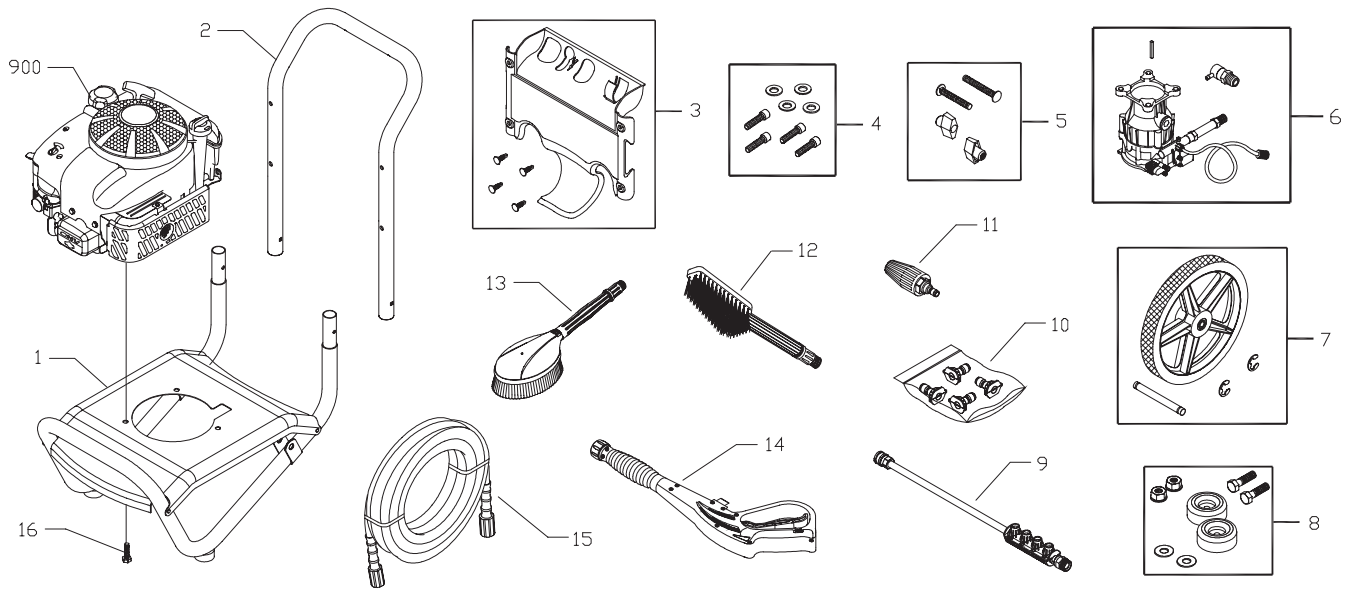

Exploded View and Parts list — Main Unit

Item	Part #	Description	Item	Part #	Description
1	199643GS	ASSY, Base	12	196534GS	BRUSH, Utility
2	B199780GS	HANDLE	13	199298GS	BRUSH, Rotating
3	202246GS	KIT, Billboard w/Decal & Clips	14	199117GS	GUN
	195964GS	Clips, Tree	15	196006GS	HOSE
4	192131GS	KIT, Pump Mounting Hardware	16	75246GS	HHS, Trilobular, 3/8-16 x 1-1/4
5	B2203GS	KIT, Handle Connector	900	§	ENGINE
6	198164GS	ASSY, Pump			
	23139DGS	Key	Items Not Illustrated:		
	194298GS	Valve, Thermal Relief	203783GS		MANUAL, Operator's
7	196439GS	KIT, Wheel	194256GS		KIT, Tag/Warning Srv
	195454GS	Axle	202043GS		DECAL, Eng
	192050GS	E-Ring	200658GS		DECAL, Recoil
8	192310GS	KIT, Vibration Mount	BB3061BGS		OIL BOTTLE
9	192198GS	EXTENSION, w/Nozzle Holder	87815GS		GOGGLES
10	202514GS	KIT, Nozzle			
	198841GS	Nozzle, Plastic, Soap	Optional Accessories		
	195983WGS	Nozzle, QC, Red	6048		KIT, O-Ring
	195983XGS	Nozzle, QC, White	6039		PUMP SAVER
	195983ZGS	Nozzle, QC, Yellow			
11	194236CGS	NOZZLE, Turbo			

Exploded View and Parts List — Pump

Item	Part #	Description
19	190571GS	CAP, Oil
28	190574GS	MANIFOLD
45	190578GS	PIN
62	190581GS	CAP, 1/8
76	194298GS	THERMAL RELIEF
A	190594GS	KIT, UNLOADER
B	190588GS	KIT, WATER INLET, ANODIZED
C	190589GS	KIT, OUTLET, ANODIZED
D	193808GS	KIT, HEAD BRASS
E	193806GS	KIT, CHECK VALVES
F	190592GS	KIT, INLET CHECK

Item	Part #	Description
G	190593GS	KIT, CHEMICAL INJECTION
H	193807GS	KIT, SEAL SET
J	189971GS	KIT, CHEMICAL HOSE
K	193971GS	KIT, PIPE FITTING
L	193972GS	KIT, UNLOADER SEAT

Parts Not Illustrated	
190585GS	OIL BOTTLE
B2384GS	FILTER, Inlet

NOTE: Item letters A - L are service kits and include all parts shown within the box.