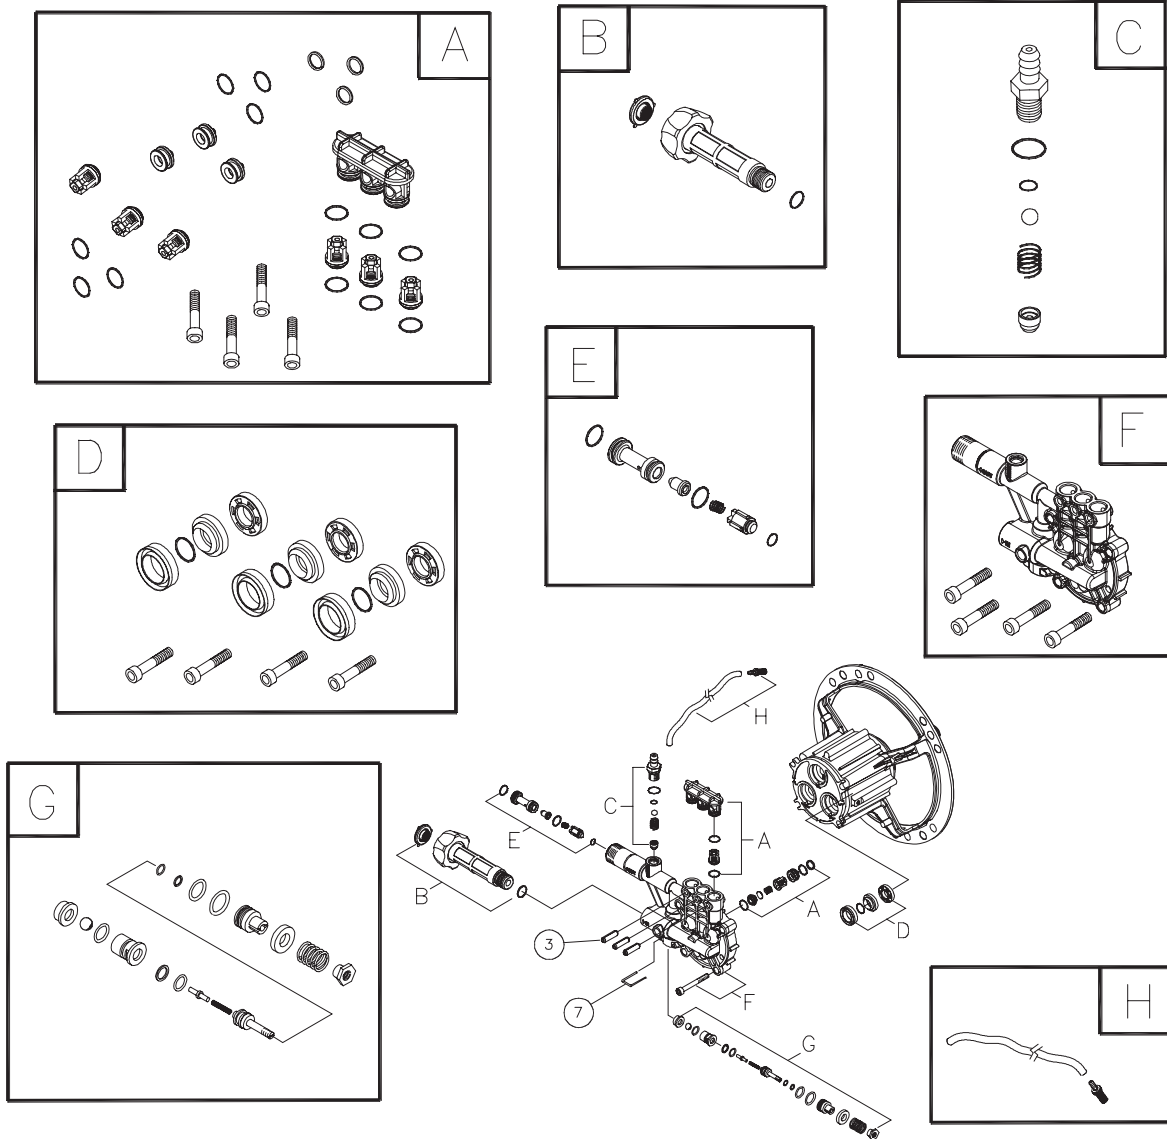

Exploded View and Parts list — Main Unit

Item	Part #	Description
1	201769GS	ASSY, Base
2	B199110GS	HANDLE
3	202169GS	KIT, Billboard w/Decals & Clips
	195964GS	Clips, Tree
4	192525GS	KIT, Pump Mounting Hardware
5	B2203GS	KIT, Handle Connector
6	200200GS	ASSY, Pump
	23139GS	Key
	194298GS	Valve, Thermal Relief
7	196439GS	KIT, Wheel
	195454GS	Axle
	192050GS	E-Ring
8	B2335GS	WAND, Turbo
9	196535GS	BRUSH, Rotating
10	196534GS	BRUSH, Utility
11	196006GS	HOSE
12	193482GS	GUN
13	B1236CGS	ORFICE
14	198974GS	ASSY, Wand
15	192310GS	KIT, Vibration Mount
900	§	ENGINE

Items Not Illustrated

203781GS	MANUAL, Operator's
194256GS	KIT, Hang Tag, Warning
275034	DECAL, Warning
790984	ASSY, Shroud/Label
201948GS	DECAL, Shroud
BB3061BGS	OIL BOTTLE
87815GS	GOGGLES

Optional Accessories

Exploded View and Parts List — Pump

Item	Part #	Description
3	200274GS	PLUG, Elastic
7	190578GS	PIN
A	200298GS	KIT, CHECK VALVES
B	200278GS	KIT, WATER INLET
C	200279GS	KIT, CHEMICAL INJECTION
D	200280GS	KIT, HIGH PRESSURE SEALS
E	200281GS	KIT, CHEM INJECT VENTURI
F	200282GS	KIT, PUMP HEAD, ALUM
G	200283GS	KIT, BY-PASS
H	189971GS	KIT, CHEMICAL HOSE

Optional Accessories	
B2384GS	FILTER, Inlet
186452GS	FILTER, Inlet, Bag of 10
6048	KIT, O-Ring Maintenance
6039	PUMP SAVER

NOTE: Item letters A - H are service kits and include all parts shown within the box.