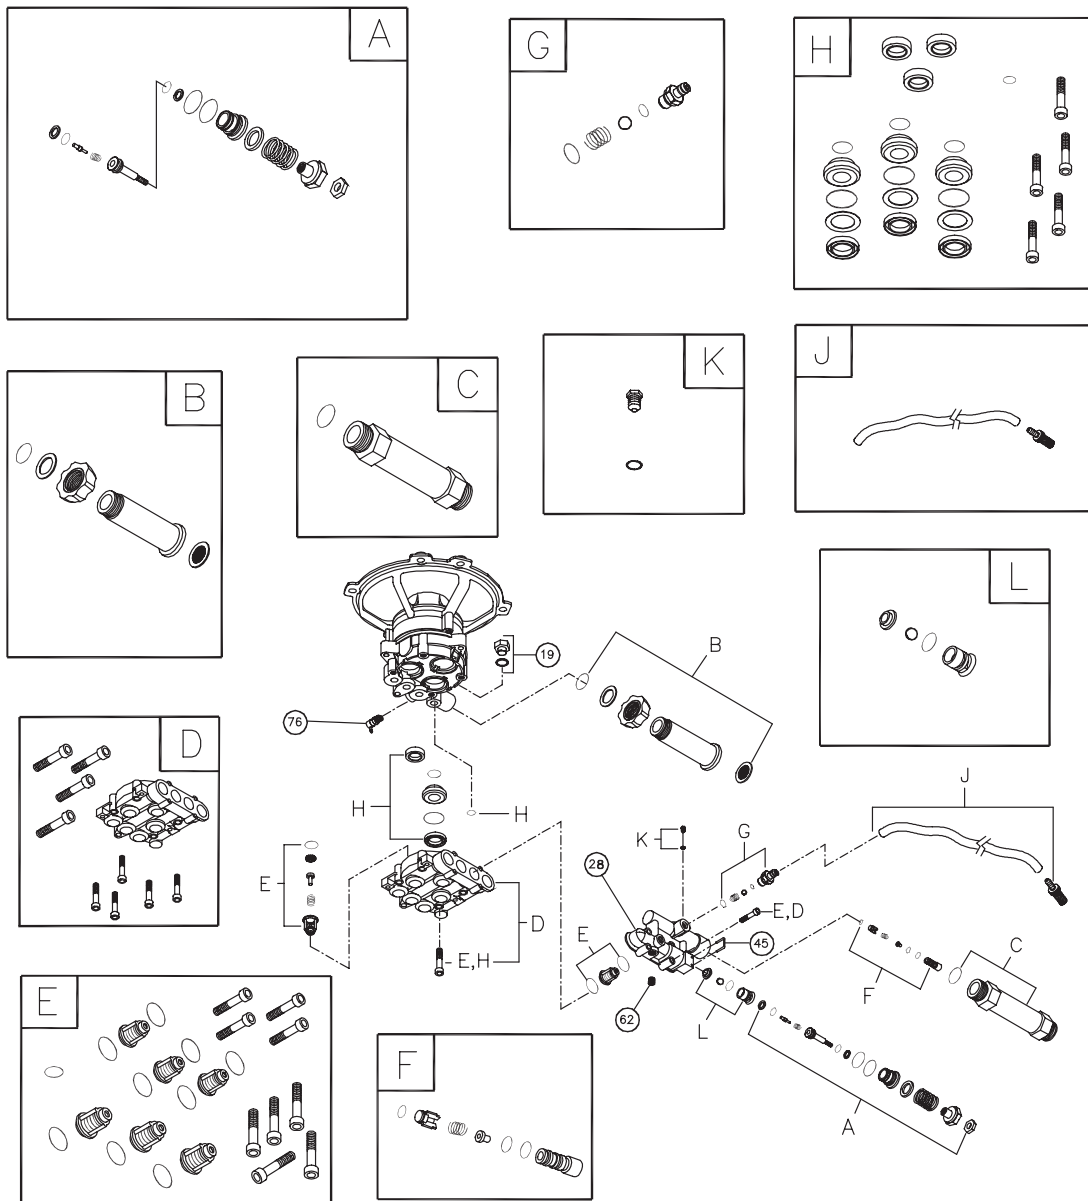

Exploded View and Parts list — Main Unit

Item	Part #	Description
1	201769GS	ASSY, Base
2	B201594GS	HANDLE
3	201828GS	ASSY, Chem Tank w/Clips
	195964GS	Clip
	192980GS	Kit, Valve
4	196006GS	HOSE
5	95597GS	BRUSH, Broom
6	194264GS	KIT, Hook, Handle
7	192529GS	KIT, Pump Mounting Hardware
8	88935GS	ADAPTER, Brush
9	B3222EGS	CAP, Chem Container
10	202605GS	ASSY, Pump
	23139GS	Key
	194298GS	Valve, Thermal Relief
11	192309GS	KIT, Hook, Base
12	196439GS	KIT, Wheel
	192050GS	E-Ring
	195454GS	Axle
13	B2203GS	KIT, Handle Connector
14	88934GS	EXTENSION
15	193482GS	GUN
16	192310GS	KIT, Vibration Mount

Item	Part #	Description
17	88185GS	BRUSH, Utility
18	198974GS	ASSY, Wand, Adjust
19	B1236CGS	ORIFICE
20	95598GS	HANDLE, Brush
900	NSP	ENGINE

Items Not Illustrated:

203775GS	MANUAL, Operator's
BB3061BGS	OIL BOTTLE
87815GS	GOGGLES
A1040NGS	HOSE, Chemical
282398	COVER
201628GS	DECAL, Eng Shroud
275171	LABEL, B&S Logo
194256GS	KIT, Tag Warning

Exploded View and Parts List — Pump

Item	Part #	Description
19	190571GS	CAP, Oil
28	190627GS	MANIFOLD
45	190578GS	PIN
62	190581GS	CAP, 1/8
76	194298GS	THERMO RELIEF
A	203641GS	KIT, UNLOADER STEM
B	190632GS	KIT, WATER INLET, ALUM
C	190634GS	KIT, OUTLET, ALUMINIUM
D	203631GS	KIT, HEAD ALUMINIUM
E	193806GS	KIT, CHECK VALVES
F	190592GS	KIT, INLET CHECK
G	203640GS	KIT, CHEMICAL INJECTION
H	193807GS	KIT, SEAL SET

NOTE: Item letters A - L are service kits and include all parts shown within the box.