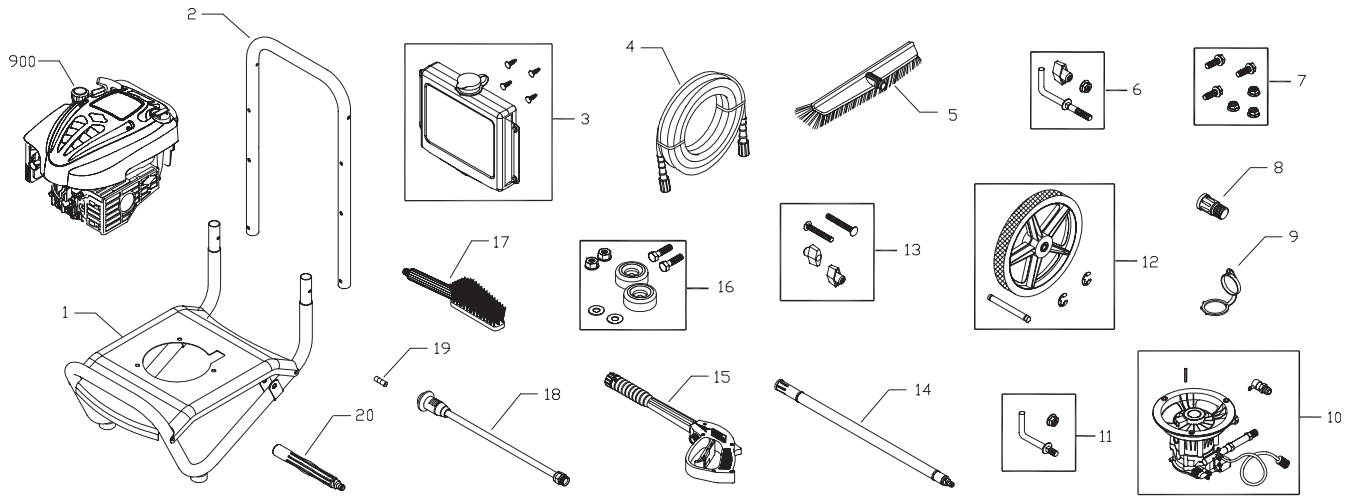

BRUTE™

by

Illustrated Parts List

Questions? Help is just a moment away!

Call: **Pressure Washer Helpline**

1-800-743-4115 M-F 8-5 CT

BRIGGS & STRATTON POWER PRODUCTS GROUP, LLC
JEFFERSON, WISCONSIN, U.S.A.

Model No. 020291-01 (2500 PSI (172.4 BARS) Pressure Washer) Manual No. 203775A Revision - (04/05/2007)

Exploded View and Parts list — Main Unit

Item	Part #	Description
1	201769GS	ASSY, Base
2	B201594GS	HANDLE
3	201828GS	ASSY, Chem Tank w/Clips
	195964GS	Clip
	192980GS	Kit, Valve
4	196006GS	HOSE
5	95597GS	BRUSH, Broom
6	194264GS	KIT, Hook, Handle
7	192529GS	KIT, Pump Mounting Hardware
8	88935GS	ADAPTER, Brush
9	B3222EGS	CAP, Chem Container
10	202605GS	ASSY, Pump
	23139GS	Key
	194298GS	Valve, Thermal Relief
11	192309GS	KIT, Hook, Base
12	196439GS	KIT, Wheel
	192050GS	E-Ring
	195454GS	Axle
13	B2203GS	KIT, Handle Connector
14	88934GS	EXTENSION
15	193482GS	GUN
16	192310GS	KIT, Vibration Mount

Item	Part #	Description
17	88185GS	BRUSH, Utility
18	198974GS	ASSY, Wand, Adjust
19	B1236CGS	ORIFICE
20	95598GS	HANDLE, Brush
900	NSP	ENGINE

Items Not Illustrated:

203775GS	MANUAL, Operator's
BB3061BGS	OIL BOTTLE
87815GS	GOGGLES
A1040NGS	HOSE, Chemical
282398	COVER
201628GS	DECAL, Eng Shroud
275171	LABEL, B&S Logo
194256GS	KIT, Tag Warning

Exploded View and Parts List — Pump

Item	Part #	Description
19	190571GS	CAP, Oil
28	190627GS	MANIFOLD
45	190578GS	PIN
62	190581GS	CAP, 1/8
76	194298GS	THERMO RELIEF
A	203641GS	KIT, UNLOADER STEM
B	190632GS	KIT, WATER INLET, ALUM
C	190634GS	KIT, OUTLET, ALUMINIUM
D	203631GS	KIT, HEAD ALUMINIUM
E	193806GS	KIT, CHECK VALVES
F	190592GS	KIT, INLET CHECK
G	203640GS	KIT, CHEMICAL INJECTION
H	193807GS	KIT, SEAL SET