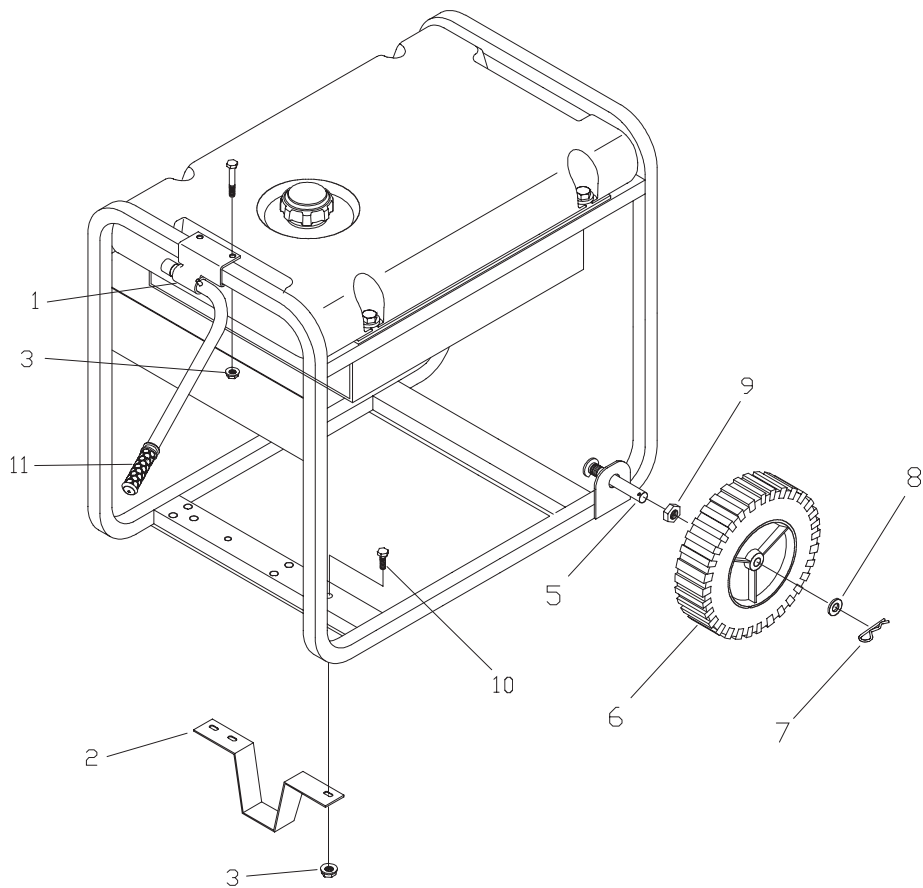

## EXPLODED VIEW AND PARTS LIST - ALTERNATOR

Item	Part #	Description
1	186059GS	ADAPTER, Mounting, Alternator
2	191685GS	ROTOR
3	191686AGS	STATOR
4	186060GS	RBC, with O-Ring (p/n 189197)
5	86308GS	HHCS, M6 - 1.0 x 115 SEMS
6	91825GS	ASSEMBLY, Holder, Rectifier/Brush
7	66849GS	TAPTITE, M5 - 0.8 x 16
8	22694GS	RECEPTACLE, 6 pin
9	81917GS	PIN, Roll, 4mm x 10
10	193428AGS	WIRE-A, Ground
13	194274GS	HARNESS, Wire, Power
14	65791GS	BEARING

## EXPLODED VIEW AND PARTS LIST - CONTROL PANEL

Item	Part #	Description
1	195112GS	KIT, Cover Control Panel
2	188889AGS	CONTROL PANEL, Compact
6	68759GS	OUTLET, 120V, 20A, Duplex
7	*	NUT, Palnut, Pushnut, 5/32
8	84198GS	CAP, Breaker, Circuit
9	75207DGS	BREAKER, Circuit
10	68867GS	OUTLET, 120/240V Locking, 20A
11	*	NUT, Palnut, Pushnut, 3/16
12	*	PPPHS, M3 - 0.5 x 18
13	93857GS	BAR, Retaining
14	188890GS	COVER, Back, Control Panel
15	*	SCREW, 3 x 18, Tapping
16	22694GS	HOUSING, Receptacle
17	*	SCREW, 3.5 x 14, Tapping

## EXPLODED VIEW AND PARTS LIST - WHEEL KIT

Item	Part #	Description
1	189715GS	ASSY, Handle (Includes Item 11)
2	94034GS	LEG, Mounting
3	67989GS	NUT, M8 Flange Serrated
4	*	HHCS, M8 - 1.25 x 45
5	93728GS	AXLE
6	197061GS	WHEEL
7	87005AGS	PIN
8	*	WASHER, Flat M12
9	94222QGS	NUT, 5/8 - 18 Jam Lock
10	*	HHCS, M8 - 1.25 x 20
11	189718GS	GRIP, Handle