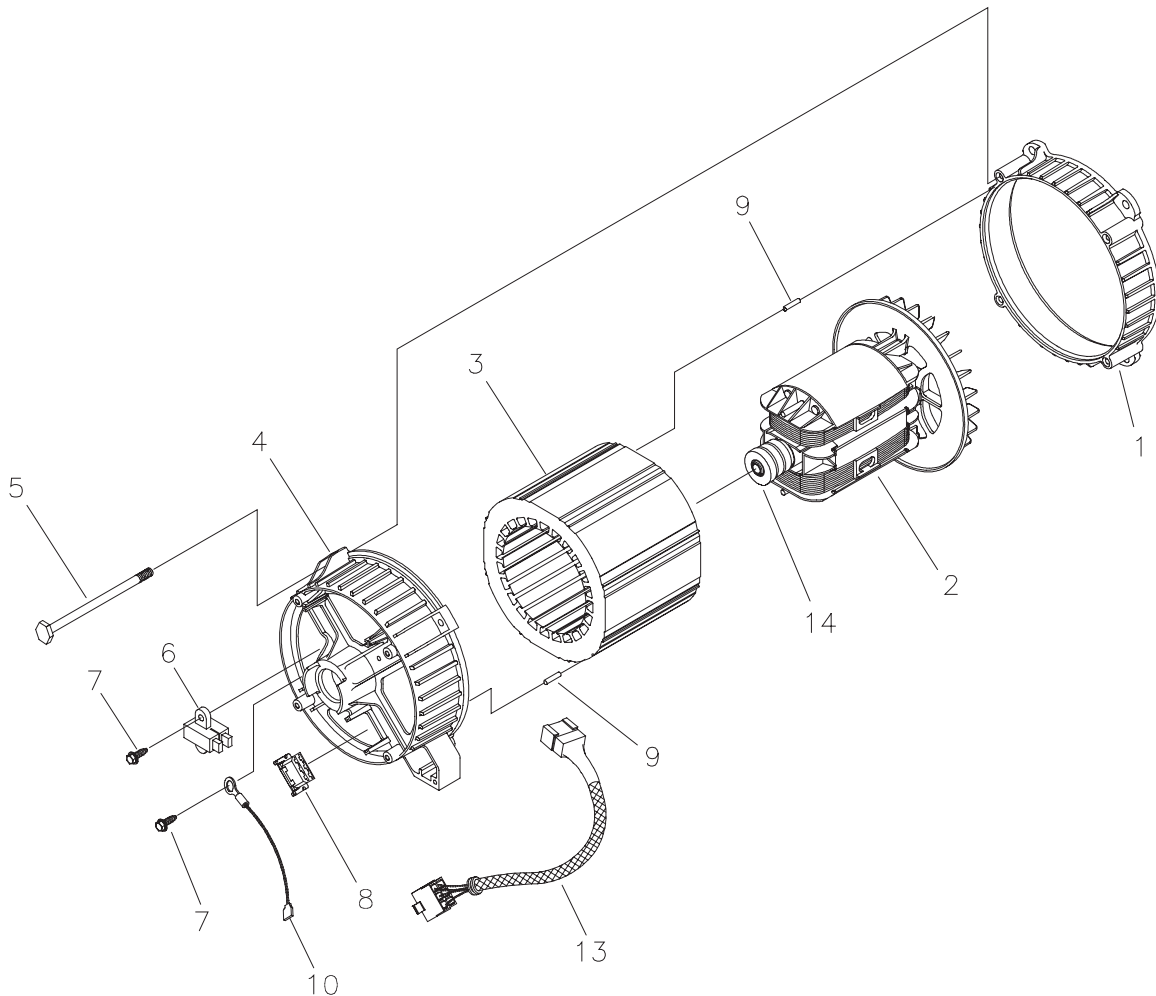

### Parts Not Illustrated

203476GS	MANUAL, Operator's
BB3061BGS	OIL BOTTLE
195576GS	KIT, Decals, Service

§ - Contact Engine Manufacturer

\* - Items without part numbers are common fasteners and are available at your local hardware store.

## EXPLODED VIEW AND PARTS LIST - ALTERNATOR

Item	Part #	Description
1	186059GS	ADAPTER, Mounting, Alternator
2	191685GS	ROTOR
3	191686AGS	STATOR
4	186060GS	RBC, with O-Ring (p/n 189197)
5	86308GS	HHCS, M6 - 1.0 x 115 SEMS
6	91825GS	ASSEMBLY, Holder, Rectifier/Brush
7	66849GS	TAPTITE, M5 - 0.8 x 16
8	22694GS	RECEPTACLE, 6 pin
9	81917GS	PIN, Roll, 4mm x 10
10	193428AGS	WIRE-A, Ground
13	194274GS	HARNESS, Wire, Power
14	65791GS	BEARING

## EXPLODED VIEW AND PARTS LIST - CONTROL PANEL

Item	Part #	Description
1	195112GS	KIT, Cover Control Panel
2	188889AGS	CONTROL PANEL, Compact
6	68759GS	OUTLET, 120V, 20A, Duplex
7	*	NUT, Palnut, Pushnut, 5/32
8	84198GS	CAP, Breaker, Circuit
9	75207DGS	BREAKER, Circuit
10	68867GS	OUTLET, 120/240V Locking, 20A
11	*	NUT, Palnut, Pushnut, 3/16
12	*	PPPHS, M3 - 0.5 x 18
13	93857GS	BAR, Retaining
14	188890GS	COVER, Back, Control Panel
15	*	SCREW, 3 x 18, Tapping
16	22694GS	HOUSING, Receptacle
17	*	SCREW, 3.5 x 14, Tapping

## EXPLODED VIEW AND PARTS LIST - WHEEL KIT

Item	Part #	Description
1	189715GS	ASSY, Handle (Includes Item 11)
2	94034GS	LEG, Mounting
3	67989GS	NUT, M8 Flange Serrated
4	*	HHCS, M8 - 1.25 x 45
5	93728GS	AXLE
6	197061GS	WHEEL
7	87005AGS	PIN
8	*	WASHER, Flat M12
9	94222QGS	NUT, 5/8 - 18 Jam Lock
10	*	HHCS, M8 - 1.25 x 20
11	189718GS	GRIP, Handle