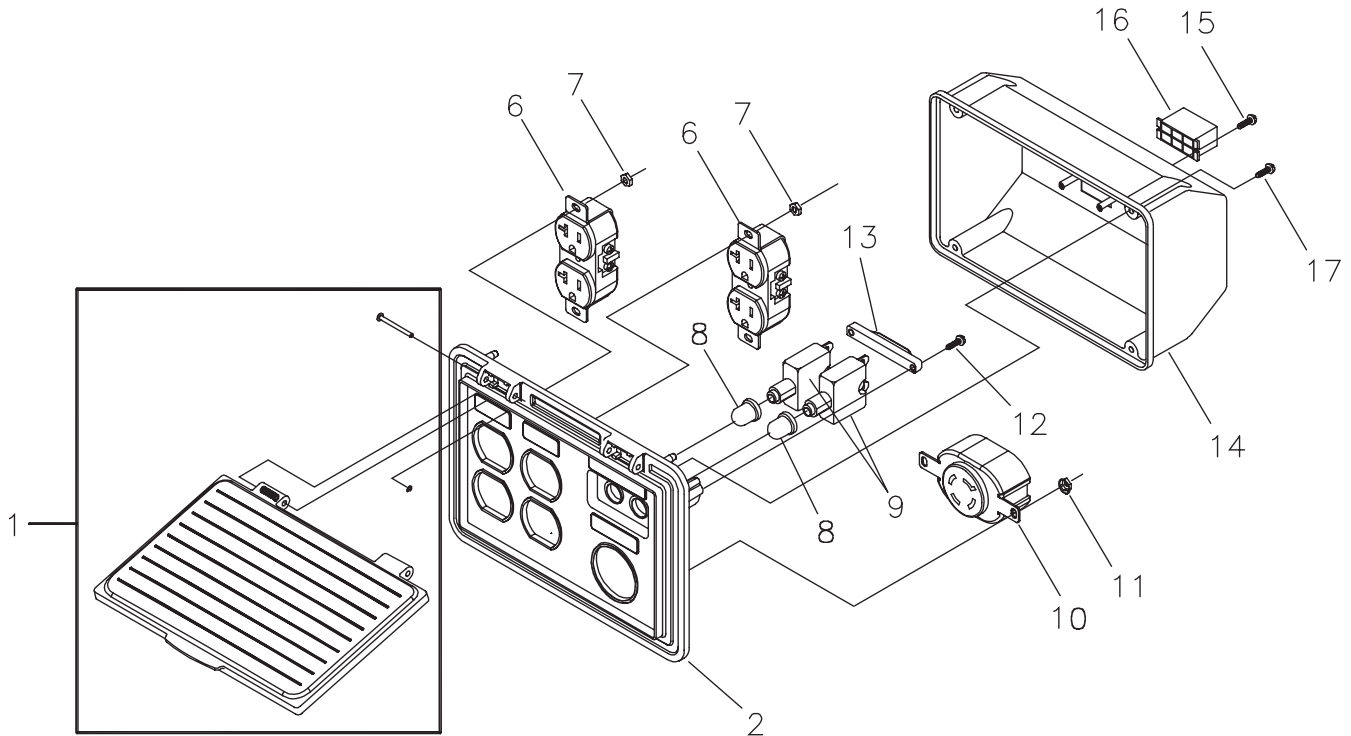

### Parts Not Illustrated

203476GS	MANUAL, Operator's
BB3061BGS	OIL BOTTLE
195576GS	KIT, Decals, Service

§ - Contact Engine Manufacturer

\* - Items without part numbers are common fasteners and are available at your local hardware store.

## EXPLODED VIEW AND PARTS LIST - ALTERNATOR

Item	Part #	Description
1	186059GS	ADAPTER, Mounting, Alternator
2	191685GS	ROTOR
3	191686AGS	STATOR
4	186060GS	RBC, with O-Ring (p/n 189197)
5	86308GS	HHCS, M6 - 1.0 x 115 SEMS
6	91825GS	ASSEMBLY, Holder, Rectifier/Brush
7	66849GS	TAPTITE, M5 - 0.8 x 16
8	22694GS	RECEPTACLE, 6 pin
9	81917GS	PIN, Roll, 4mm x 10
10	193428AGS	WIRE-A, Ground
13	194274GS	HARNESS, Wire, Power
14	65791GS	BEARING

## EXPLODED VIEW AND PARTS LIST - CONTROL PANEL

Item	Part #	Description
1	195112GS	KIT, Cover Control Panel
2	188889AGS	CONTROL PANEL, Compact
6	68759GS	OUTLET, 120V, 20A, Duplex
7	*	NUT, Palnut, Pushnut, 5/32
8	84198GS	CAP, Breaker, Circuit
9	75207DGS	BREAKER, Circuit
10	68867GS	OUTLET, 120/240V Locking, 20A
11	*	NUT, Palnut, Pushnut, 3/16
12	*	PPPHS, M3 - 0.5 x 18
13	93857GS	BAR, Retaining
14	188890GS	COVER, Back, Control Panel
15	*	SCREW, 3 x 18, Tapping
16	22694GS	HOUSING, Receptacle
17	*	SCREW, 3.5 x 14, Tapping