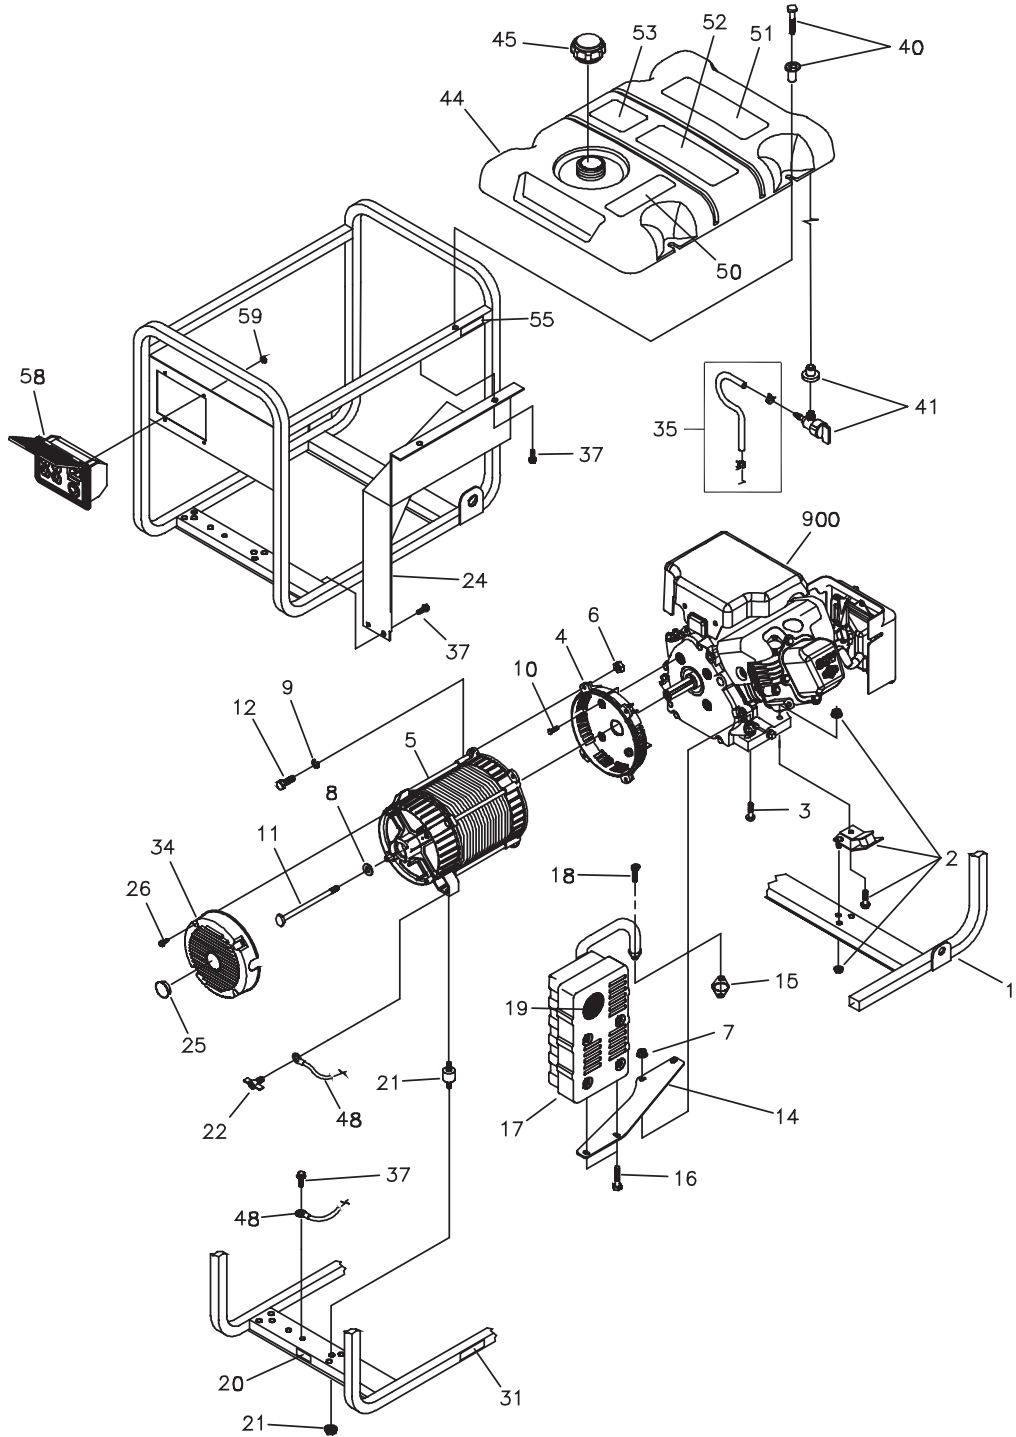

EXPLODED VIEW - MAIN UNIT

EXPLODED VIEW - PARTS LIST

Item	Part #	Description	Item	Part #	Description
1	M194779GS	CRADLE	34	195422GS	COVER, RBC with Cap
2	194150GS	KIT, Vibration Mount	35	195207GS	KIT, Fuel Hose with Clamp
3	*	TPHMS, M8 1.25 x 35	37	B2153GS	HHCS, 12 - 14 x 7/8" Self Driller
4	186058AGS	HOUSING, Engine Adapter	40	194398GS	KIT, Fuel Tank Hardware
5	NSP	ASSY, Alternator (see page 4)	41	192980GS	KIT, Valve, Tank
6	*	NUT, Hex, M8 - 1.25	44	193645GS	ASSY., Tank, Fuel Service (includes Items 41, 50, 51, 52 & 53)
7	67989GS	NUT, M8 Flange Serrated	45	200095GS	CAP, Fuel
8	96796GS	WASHER, M8 Flat	48	195373GS	WIRE, Ground
9	*	WASHER, Lock M8	50	188333GS	DECAL, Fuel Level
10	86307GS	HHCS, 5/16-24 x 3/4, SEMS	51	194799GS	DECAL, Danger
11	24823GS	HHCS, 5/16-24 x 7-7/8"	52	189235GS	DECAL, Operating Instructions
12	*	HHCS, M8 - 1.25 x 25	53	202997GS	DECAL, CO Warning
14	191785GS	BRACKET, Muffler	55	197798GS	DECAL, Fuel Shut Off
15	697815	GASKET, Exhaust	58	191743AGS	ASSY, Control Panel
16	*	HHCS, M6 1.0 x 12 with Lock Washer	59	*	NUT, Palnut, 3/16"
17	188301GS	MUFFLER	900	§	ENGINE
18	*	SHCS, M6 - 1.0 x 20			
19	83083GS	SCREEN, Spark Arrest			
20	B4986GS	DECAL, Ground			
21	194153GS	KIT, Vibration Mount			
22	86494GS	SCREW, Wing M6 - 1.0 x 16			
24	191790GS	SHIELD, Heat			
25	191190GS	CAP			
26	74908GS	TAPTITE, M5-0.8 x 10			
31	196830GS	DECAL, Warning Exhaust			

Parts Not Illustrated

203476GS	MANUAL, Operator's
BB3061BGS	OIL BOTTLE
195576GS	KIT, Decals, Service

§ - Contact Engine Manufacturer

* - Items without part numbers are common fasteners and are available at your local hardware store.