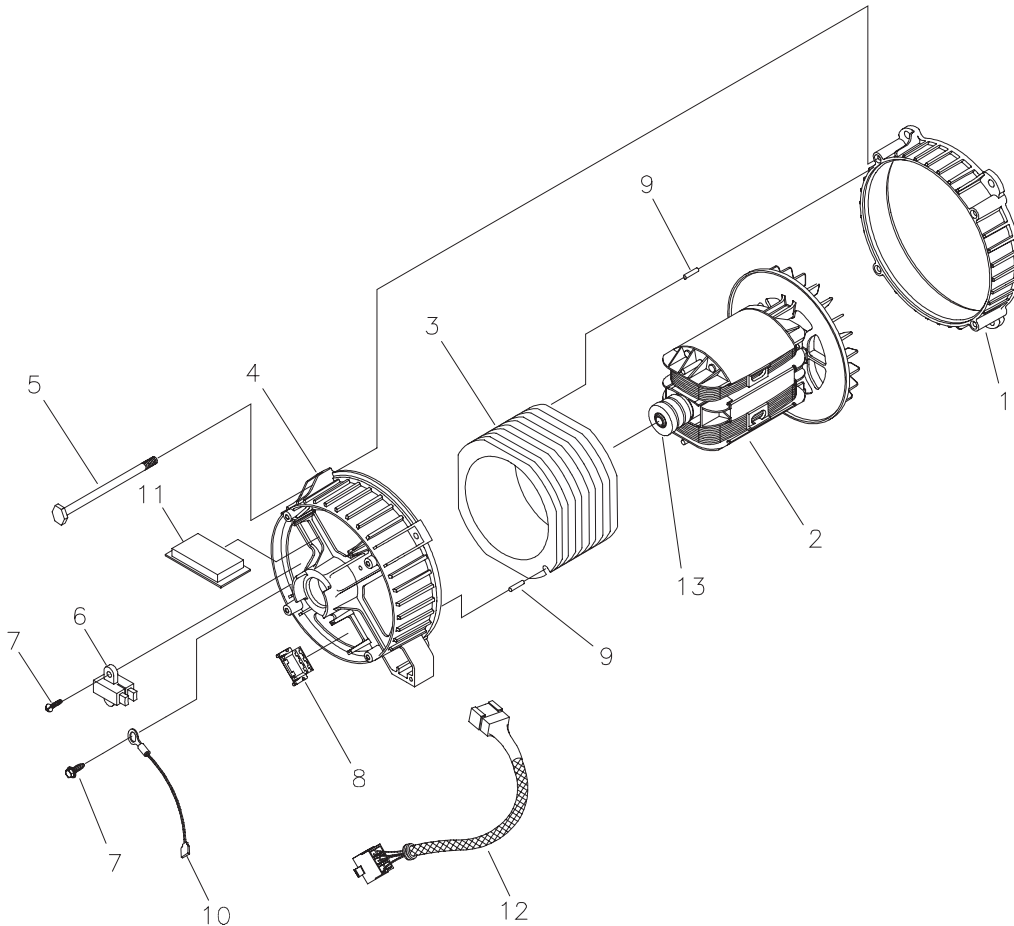

* - Items without part numbers are common fasteners and are available at your local hardware store.

§ - Contact Engine Manufacturer

EXPLODED VIEW AND PARTS LIST - CONTROL PANEL

Item	Part #	Description
1	195112GS	KIT, Control Panel Lid
2	191450GS	CONTROL PANEL, Compact
6	68759GS	OUTLET, 120V, 20Amp, Duplex
7	*	NUT, Palnut, 5/32
8	84198GS	CAP, Circuit Breaker
9	75207AGS	CIRCUIT BREAKER, 30A
10	43437GS	OUTLET, 120/240 Locking, 30A
11	*	NUT, Palnut, 3/16
12	*	PPPHS, M3- 0.5 x 18
13	93857GS	BAR, Retaining
14	188890GS	COVER, Back, Control Panel
15	82308GS	SCREW, Tapping, STC 3 x 18
16	22694GS	HOUSING, Receptacle
17	192241GS	SCREW, Tapping, 3.5 x 14
18	75207PGS	CIRCUIT BREAKER, 25A

* - Items without part numbers are common fasteners and are available at your local hardware store.

EXPLODED VIEW AND PARTS LIST - ALTERNATOR

Item	Part #	Description
1	186059GS	ADAPTER, Mounting, Alternator
2	191876GS	ROTOR
3	194006AGS	STATOR
4	186060GS	RBC, (with O-Ring, p/n 189197GS)
5	86308HGS	HHCS, M6 - 1.0 x 140 SEMS
6	66386GS	ASSEMBLY, Holder, Brush
7	66849GS	TAPTITE, M5 - 0.8 x 16
8	22694GS	RECEPTACLE, 6 pin
9	81917GS	PIN, Roll, 4mm x 10
10	193428AGS	WIRE-A, Ground
11	189769GS	REGULATOR, Voltage, AVR
12	194274GS	HARNESS, Wire, Power
13	65791GS	BEARING

EXPLODED VIEW AND PARTS LIST - WHEEL KIT

Item	Part #	Description
1	196517GS	WHEEL, 10"
2	191265GS	E-RING, 5/8
3	191267GGS	AXLE, 5/8" x 23.62"
4	*	WASHER, 5/8
5	*	HHCS, M8 - 1.25 x 20
6	B187101GS	LEG, Support
7	87841GS	VIBE MOUNT
8	*	HHCS, 1/4 - 20 x 1
9	52858GS	NUT, M8 - 1.25 Lock
10	192432GS	NUT, 1/4 - 20 Serrated Lock