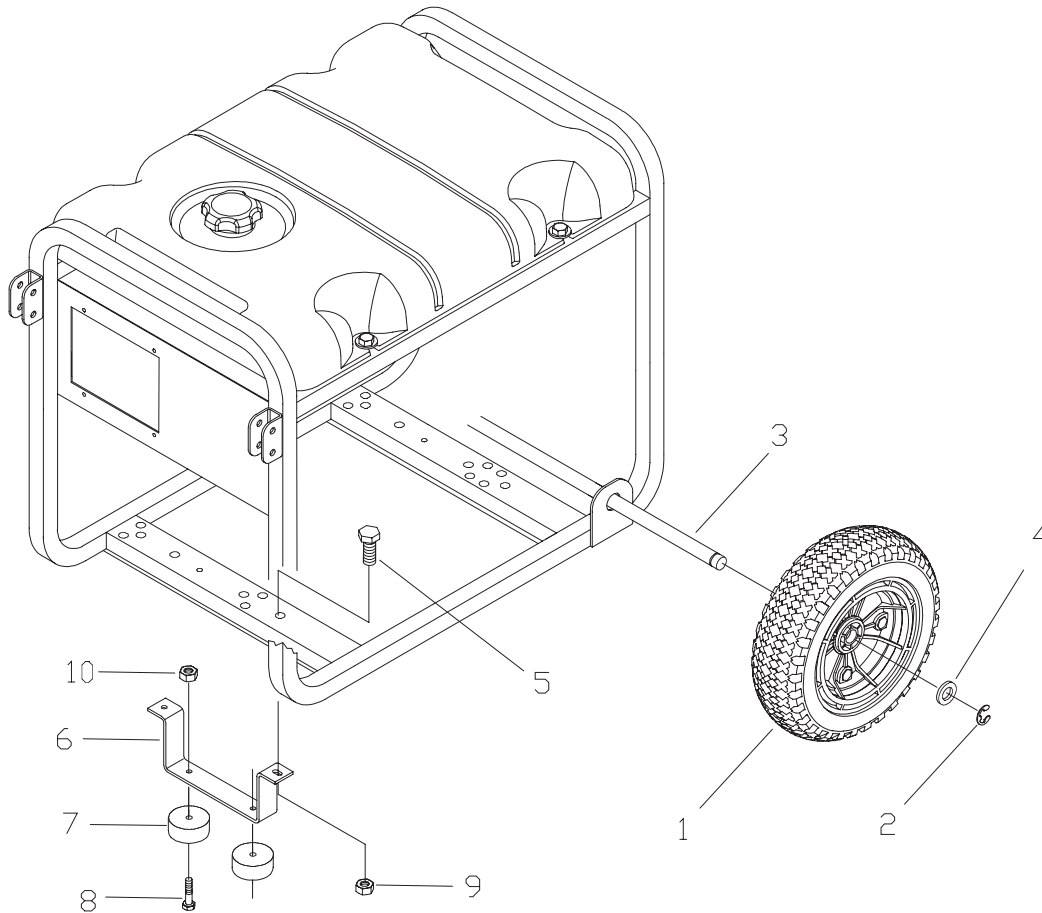

* - Items without part numbers are common fasteners and are available at your local hardware store.

§ - Contact Engine Manufacturer

EXPLODED VIEW AND PARTS LIST - CONTROL PANEL

Item	Part #	Description
1	195112GS	KIT, Control Panel Lid
2	191450GS	CONTROL PANEL, Compact
6	68759GS	OUTLET, 120V, 20Amp, Duplex
7	*	NUT, Palnut, 5/32
8	84198GS	CAP, Circuit Breaker
9	75207AGS	CIRCUIT BREAKER, 30A
10	43437GS	OUTLET, 120/240 Locking, 30A
11	*	NUT, Palnut, 3/16
12	*	PPPHS, M3- 0.5 x 18
13	93857GS	BAR, Retaining
14	188890GS	COVER, Back, Control Panel
15	82308GS	SCREW, Tapping, STC 3 x 18
16	22694GS	HOUSING, Receptacle
17	192241GS	SCREW, Tapping, 3.5 x 14
18	75207PGS	CIRCUIT BREAKER, 25A

* - Items without part numbers are common fasteners and are available at your local hardware store.

EXPLODED VIEW AND PARTS LIST - ALTERNATOR

Item	Part #	Description
1	186059GS	ADAPTER, Mounting, Alternator
2	191876GS	ROTOR
3	194006AGS	STATOR
4	186060GS	RBC, (with O-Ring, p/n 189197GS)
5	86308HGS	HHCS, M6 - 1.0 x 140 SEMS
6	66386GS	ASSEMBLY, Holder, Brush
7	66849GS	TAPTITE, M5 - 0.8 x 16
8	22694GS	RECEPTACLE, 6 pin
9	81917GS	PIN, Roll, 4mm x 10
10	193428AGS	WIRE-A, Ground
11	189769GS	REGULATOR, Voltage, AVR
12	194274GS	HARNESS, Wire, Power
13	65791GS	BEARING

EXPLODED VIEW AND PARTS LIST - WHEEL KIT

Item	Part #	Description
1	196517GS	WHEEL, 10"
2	191265GS	E-RING, 5/8
3	191267GGS	AXLE, 5/8" x 23.62"
4	*	WASHER, 5/8
5	*	HHCS, M8 - 1.25 x 20
6	B187101GS	LEG, Support
7	87841GS	VIBE MOUNT
8	*	HHCS, 1/4 - 20 x 1
9	52858GS	NUT, M8 - 1.25 Lock
10	192432GS	NUT, 1/4 - 20 Serrated Lock