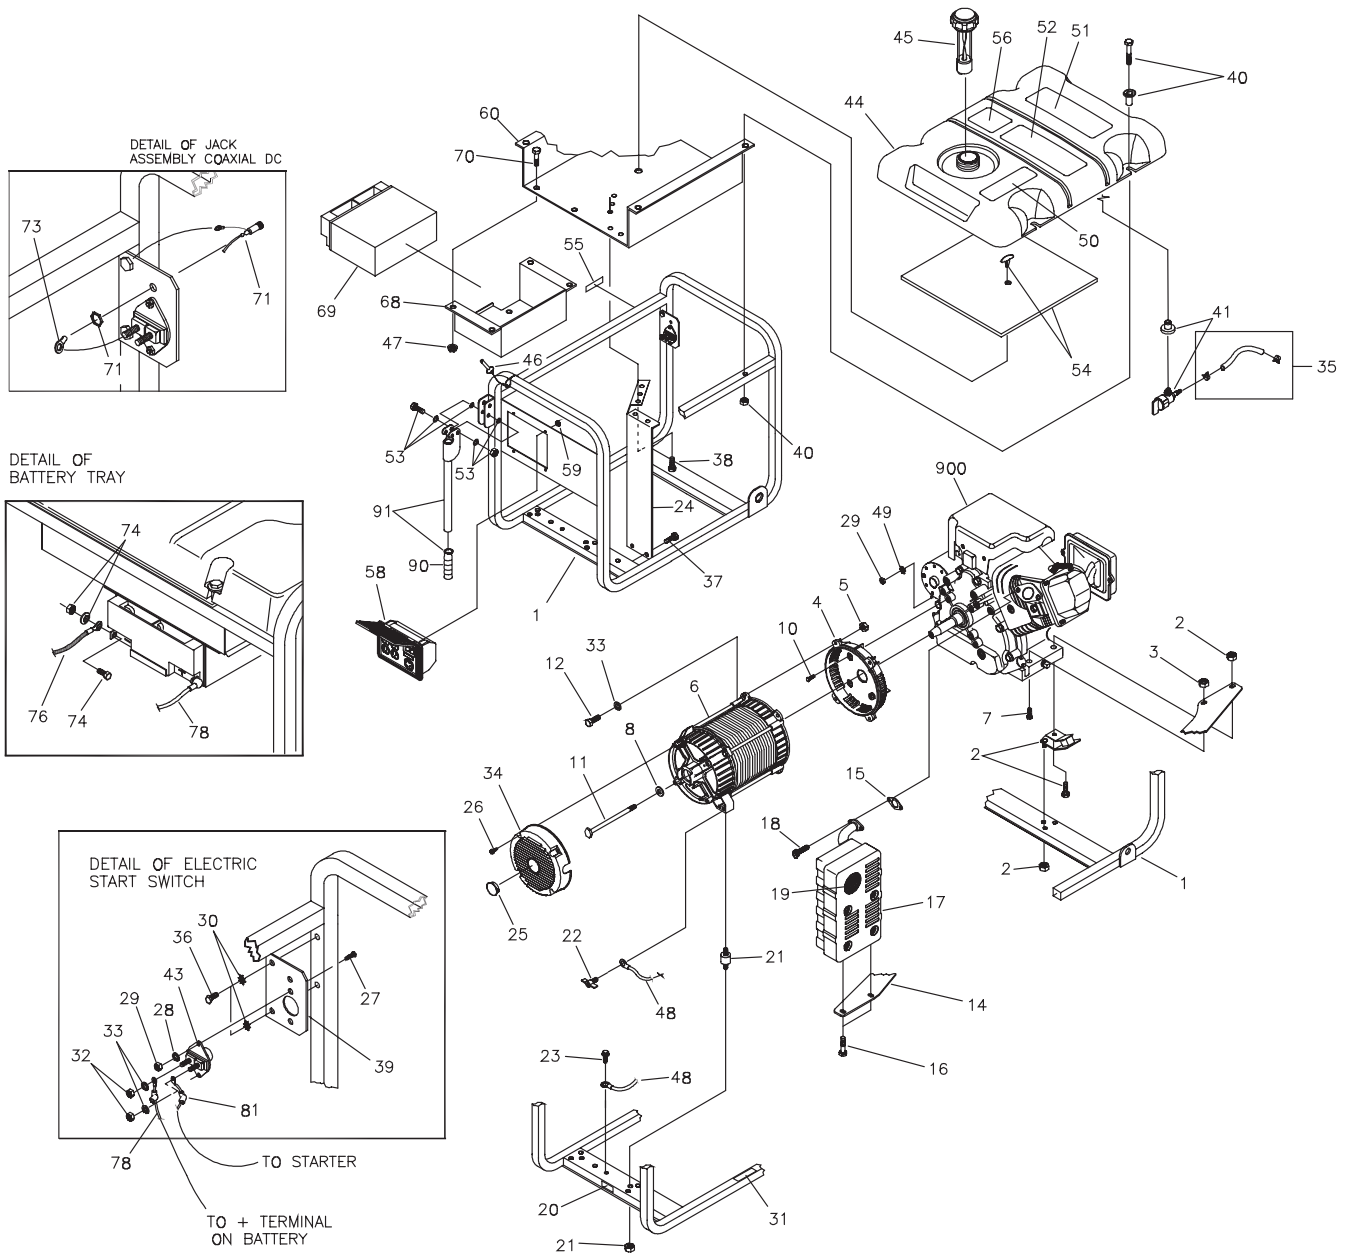

EXPLODED VIEW - MAIN UNIT

Copyright © 2007 Briggs & Stratton Power Products Group, LLC. All rights reserved. No part of this material may be reproduced or transmitted in any form by any means without the express written permission of Briggs & Stratton Power Products Group, LLC.

EXPLODED VIEW - PARTS LIST

Item	Part #	Description	Item	Part #	Description
1	M197464GS	KIT, Cradle (Includes Items 20, 31 & 55)	45	B4363GS	CAP, Fuel Gauge
2	194150GS	KIT, Vibration Mount, 45°	46	B4135GS	PIN, with Lanyard
3	*	NUT, M8 Flange Serrated	47	77395GS	NUT, M6 Flange Lock
4	190220GS	HOUSING, Engine Adapter	48	195373GS	WIRE, Ground
5	*	NUT, Hex, M8-1.25	49	*	WASHER, M6 Shakeproof
6	NSP	ASSY, Alternator (see page 5)	50	188333GS	DECAL, Instruction, Fuel Level
7	*	TPHMS, M8-1.25 x 35	51	194799GS	DECAL, Danger
8	96796GS	WASHER, 8.4 x 22.2 x 3	52	189235GS	DECAL, Start Instructions
10	190274DGS	SBHCS, 3/8-16 x 7/8"	53	194034GS	KIT, Handle Fold-down Hardware
11	187365FGS	HHCS, 5/16-24 x 7.44	54	194448GS	KIT, Insulation with Clip
12	*	HHCS, M8 - 1.25 x 25	55	197798GS	DECAL, Fuel Shut-off
14	189009GS	BRACKET, Muffler	56	202997GS	DECAL, Warning CO
15	695398	GASKET, Exhaust	58	191757GS	ASSY, Control Panel
16	*	HHCS, M6-1.0 x 12	59	*	NUT, Palnut, 3/16"
17	189008GS	MUFFLER	60	194389GS	SHIELD, Heat
18	60706GS	SCREW, 5/16 - 18 x 3/4"	68	195680GS	TRAY, Battery
19	83083GS	SCREEN, Spark Arrest	69	193043GS	BATTERY, 12V
20	B4986GS	DECAL, Ground	70	*	HHCS, M6 - 1.0 x 12
21	194153GS	KIT, Vibration, Mount	71	192531GS	ASM, Jack, DC
22	86494GS	SCREW, Wing M6 - 1.0 x 16	73	58359GS	LUG, 5/16 #22/18 I-S
23	86292GS	SCREW, 10 - 16 x 3/4, Self Drill	74	193347GS	KIT, Battery Hardware
24	194390GS	SHIELD, Heat	76	185939KGS	WIRE ASM, #55
25	191190GS	CAP	78	189302CGS	WIRE ASM, #13
26	74908GS	TAPTITE, M5-0.8 x 10	81	189302GGS	WIRE ASM, #16
27	*	HHCS, 1/4 - 20 x 3/4	90	198669GS	GRIP, Handle
28	*	WASHER, 1/4, Lock	91	B193200GS	ASSY, Handle/Grip
29	*	NUT, 1/4 - 20	900	§	ENGINE
30	*	WASHER, Shakeproof, Ext. #10	Parts Not Illustrated		
31	196830GS	DECAL, Hot Muffler	MS3430		MANUAL, Engine, B&S
32	*	NUT, 5/16 - 24	197523GS		MANUAL, Operator's
33	*	WASHER, 5/16 - M8 Lock	BB3061GS		BOTTLE, Oil
34	195422GS	COVER, RBC, Plastic w/ Cap	43438GS		PLUG, 250V, 30A
35	791745	KIT, Fuel Hose (cut to fit)	202180GS		DECAL, Family, CA EVP
36	195094GS	SCREW, 10-16 x .68 Self Drill	B4177GS		CHARGER, Battery
37	B2153GS	SCREW, 12-14 x 7/8 Self Drill	197787GS		KIT, Decals Srv
38	56893GS	SCREW, 10-24 x 1/2 Crimptite			
39	188987GS	BRACKET, Switch			
40	195477GS	KIT, Hardware Tank Fuel (Includes Qty 4)			
41	192980GS	KIT, Valve, Tank			
43	77282GS	SWITCH, Starter			
44	194217GS	ASSY., Tank, Fuel (Includes Items 41, 50, 51, 52 & 56)			

* - Items without part numbers are common fasteners and are available at your local hardware store.

§ - Contact Engine Manufacturer