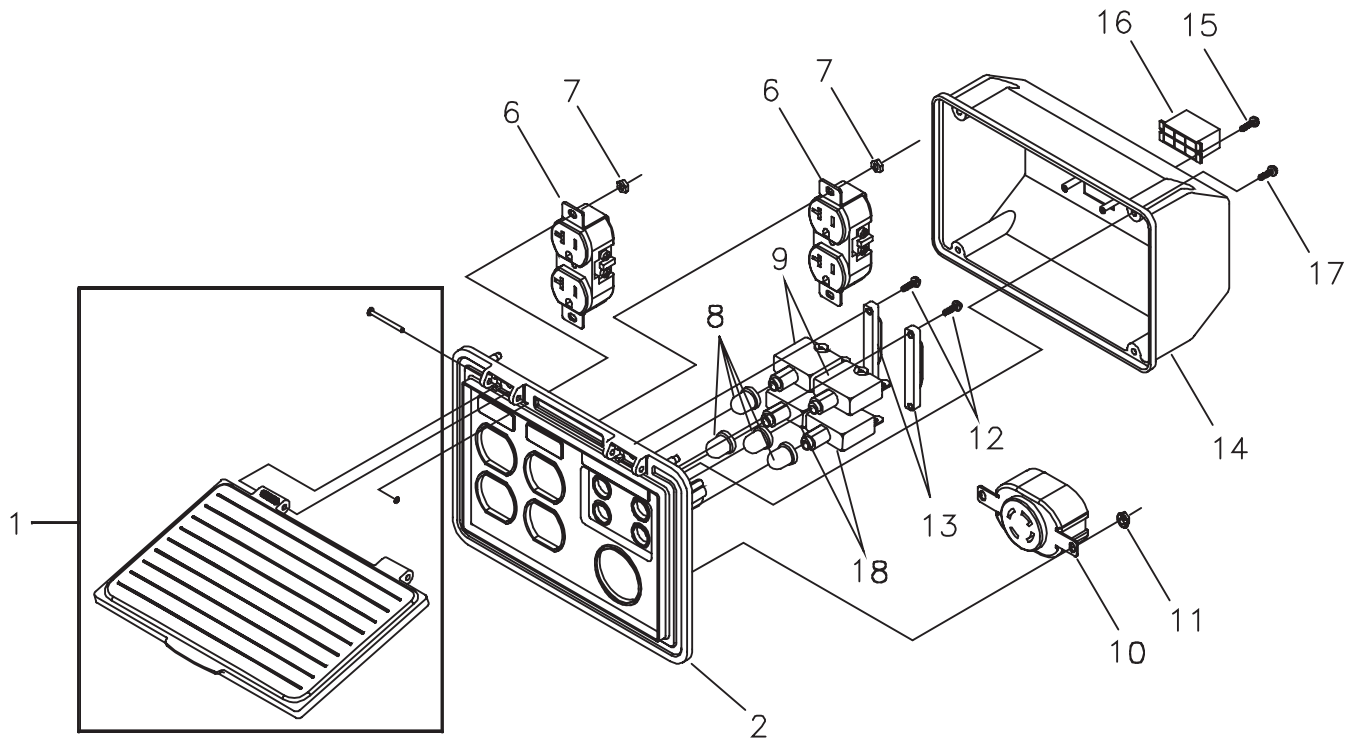

* - Items without part numbers are common fasteners and are available at your local hardware store.

§ - Contact Engine Manufacturer

EXPLODED VIEW AND PARTS LIST - CONTROL PANEL

Item	Part #	Description
1	195112GS	KIT, Control Panel Lid
2	191450GS	CONTROL PANEL, Compact
6	68759GS	OUTLET, 120V, 20Amp, Duplex
7	*	NUT, Palnut, 5/32
8	84198GS	CAP, Circuit Breaker
9	75207AGS	CIRCUIT BREAKER, 30A
10	43437GS	OUTLET, 120/240 Locking, 30A
11	*	NUT, Palnut, 3/16
12	*	PPPHS, M3- 0.5 x 18
13	93857GS	BAR, Retaining
14	188890GS	COVER, Back, Control Panel
15	82308GS	SCREW, Tapping, STC 3 x 18
16	22694GS	HOUSING, Receptacle
17	192241GS	SCREW, Tapping, 3.5 x 14
18	75207PGS	CIRCUIT BREAKER, 25A

* - Items without part numbers are common fasteners and are available at your local hardware store.

EXPLODED VIEW AND PARTS LIST - ALTERNATOR

Item	Part #	Description
1	186059GS	ADAPTER, Mounting, Alternator
2	191876GS	ROTOR
3	194006AGS	STATOR
4	186060GS	RBC, (with O-Ring, p/n 189197GS)
5	86308HGS	HHCS, M6 - 1.0 x 140 SEMS
6	66386GS	ASSEMBLY, Holder, Brush
7	66849GS	TAPTITE, M5 - 0.8 x 16
8	22694GS	RECEPTACLE, 6 pin
9	81917GS	PIN, Roll, 4mm x 10
10	193428AGS	WIRE-A, Ground
11	189769GS	REGULATOR, Voltage, AVR
12	194274GS	HARNESS, Wire, Power
13	65791GS	BEARING

EXPLODED VIEW AND PARTS LIST - WHEEL KIT

Item	Part #	Description
1	196517GS	WHEEL, 10"
2	191265GS	E-RING, 5/8
3	191267GGS	AXLE, 5/8" x 23.62"
4	*	WASHER, 5/8
5	*	HHCS, M8 - 1.25 x 20
6	B187101GS	LEG, Support
7	87841GS	VIBE MOUNT
8	*	HHCS, 1/4 - 20 x 1
9	52858GS	NUT, M8 - 1.25 Lock
10	192432GS	NUT, 1/4 - 20 Serrated Lock