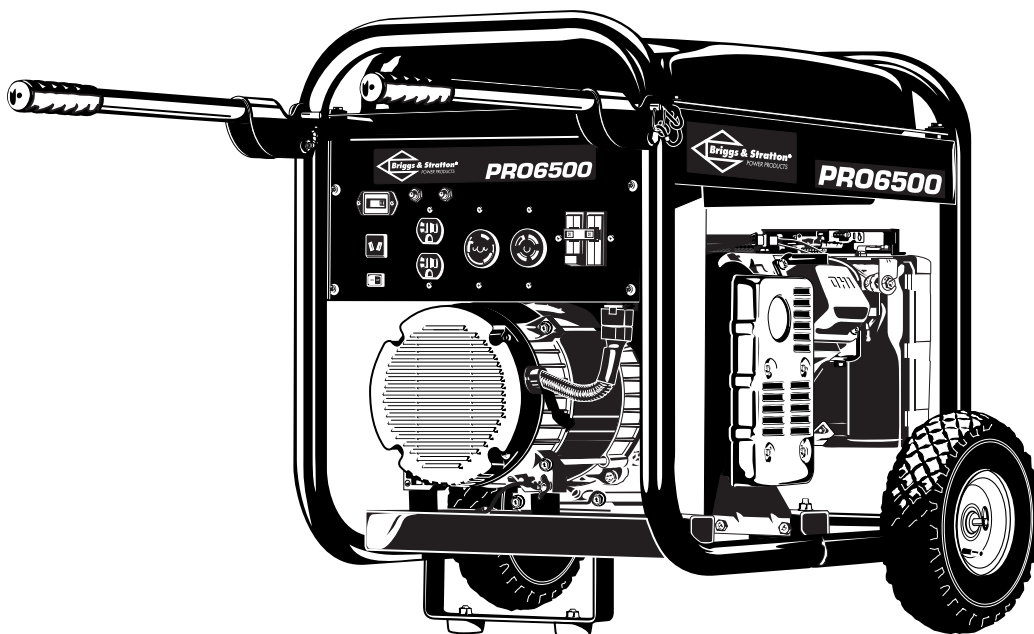

PORTABLE GENERATOR GÉNÉRATEUR PORTATIF GENERADOR PORTÁTIL

Model may vary slightly from
that shown

Model / Modèle / Modelo

PRO6500

01933

Illustrated Parts List

Questions? Help is just a
moment away!

Call: Generator Helpline -
1-800-743-4115 M-F 8-5 CT