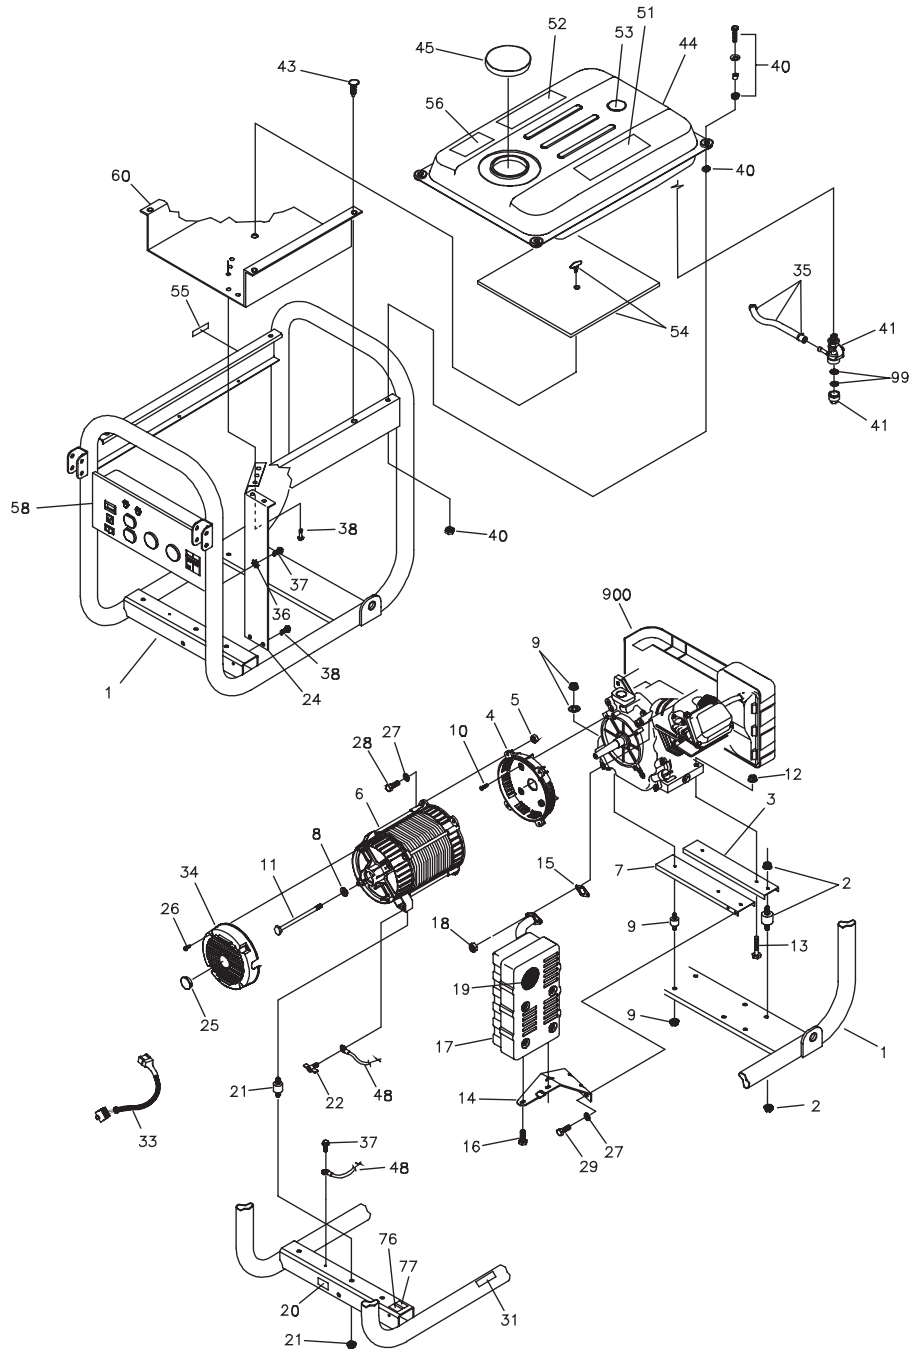

EXPLODED VIEW - MAIN UNIT

Copyright © 2007 Briggs & Stratton Power Products Group, LLC. All rights reserved. No part of this material may be reproduced or transmitted in any form by any means without the express written permission of Briggs & Stratton Power Products Group, LLC.

PARTS LIST - MAIN UNIT

Item	Part #	Description	Item	Part #	Description
1	B192958GS	KIT, Cradle (Includes Items 20, 31, 55, 76 & 77)	41	193272GS	VALVE, Fuel (Includes Item 99)
2	194218GS	MOUNT, Vibration	43	B1797GS	CLIP, Tree
3	B92531GS	SUPPORT, Engine	44	196035GS	ASSY, Fuel Tank, 7-Gal (Includes 41, 51, 52, 53 & 56)
4	190220GS	HOUSING, Engine Adapter	45	189135GS	CAP, Fuel
5	*	NUT, Hex, M8 - 1.25	48	195373GS	WIRE, Ground
6	NSP	ASSY, Alternator (see page 4)	51	194984GS	DECAL, Warning
7	B190723GS	SUPPORT, Eng/Muffler	52	94480GS	DECAL, Start Instructions
8	96796GS	WASHER, 8.4 x 22.2 x 3	53	192724GS	GAUGE, Fuel
9	194219GS	KIT, Vibration Mount	54	194448GS	KIT, Insulation w/ Clip
10	190274DGS	SBHCS, 3/8-16 x 7/8"	55	197797GS	DECAL, Fuel Shut-off
11	187365JGS	HHCS, 5/16-24 x 7.75	56	202997GS	DECAL, Warning CO
12	189160GS	NUT, 5/16-18 Serrated Flange	58	202531GS	ASSY, Control Panel
13	*	HHCS, 5/16-18 x 1-3/4"	60	J194389GS	SHIELD, Heat
14	92532GS	BRACKET, Muffler	76	195459GS	DECAL, Neutral Ground
15	710250	GASKET, Muffler	77	195940GS	DECAL, Ground French
16	*	HHCS, M6- 1.0 x 12	99	189759GS	KIT, Fuel Valve Repair
17	B4206GS	MUFFLER	900	§	ENGINE
18	67989GS	NUT, Flange Serrated			
19	83083GS	SCREEN, Spark Arrest			
20	B4986GS	DECAL, Ground			
21	194153GS	KIT, Vibration Mount			
22	86494GS	SCREW, M6-1.0 x 16 Wing			
24	J194390GS	SHIELD, Heat			
25	191190GS	CAP			
26	74908GS	TAPTITE, M5-0.8 x 10			
27	*	WASHER, 5/16 - M8, Lock			
28	*	HHCS, M8-1.25 x 25			
29	*	HHCS, 5/16-18 x 3/4			
31	200310GS	DECAL, Hot Muffler			
33	193157GS	HARNESS, Wire, Power			
34	195422GS	COVER, RBC, Plastic w/Cap			
35	791745	KIT, Fuel Line (cut to fit)			
36	*	WASHER, M6 - 1/4, Int, Shakeproof			
37	B2153GS	SCREW, 12-14 x 7/8 Self Drill			
38	192376GS	SCREW, 12-24 x 1/2 Thread Forming			
40	196034GS	KIT, Hardware Tank Fuel (Includes qty of 4)			

Parts Not Illustrated		
MS6669	MANUAL, Engine	
195994GS	MANUAL, Operator's	
43438GS	PLUG, 120/240V, 30A	
BB3061BGS	OIL BOTTLE	
202179GS	DECAL, Family EVP	
65787GS	CABLE, Battery Charge	
100523GS	PLUG, 125V, 30A	
193412GS	KIT, Decals	

* - Items without part numbers are common fasteners and are available at local hardware stores.

§ - Contact engine manufacturer.