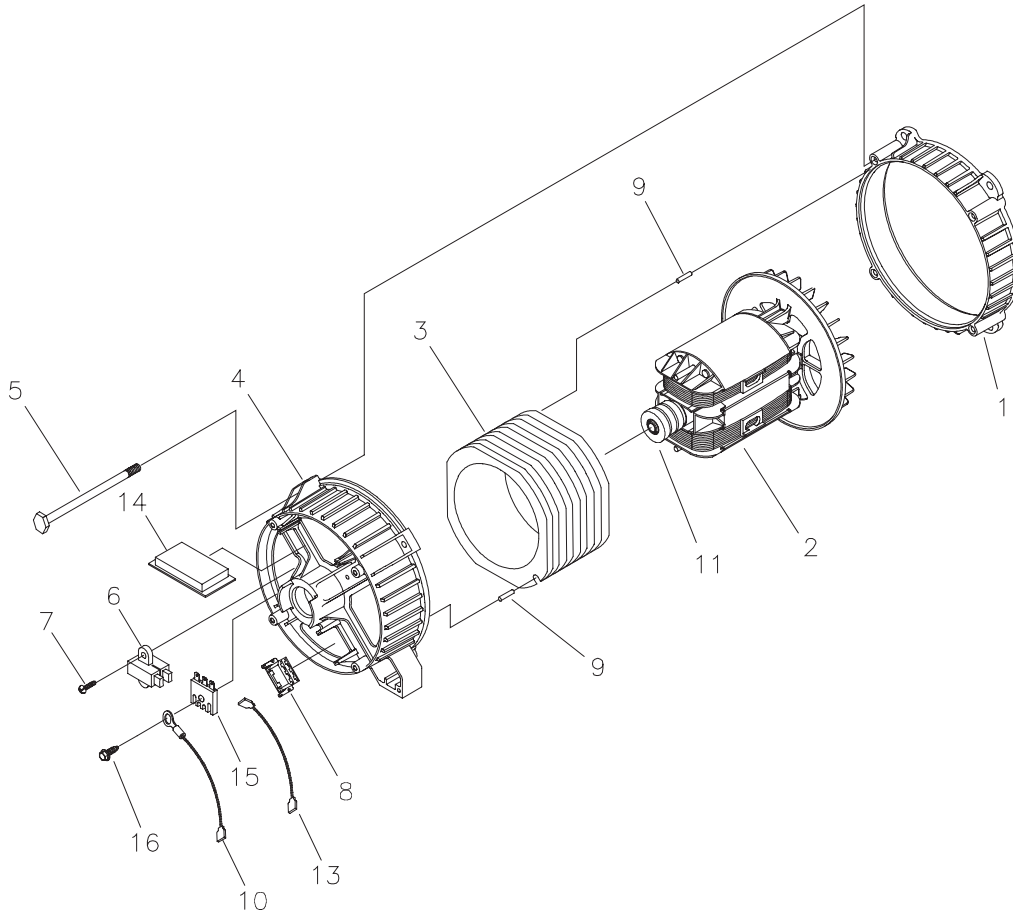

* - Items without part numbers are common fasteners and are available at local hardware stores.

§ - Contact engine manufacturer.

EXPLODED VIEW AND PARTS LIST - ALTERNATOR

Item	Part #	Description
1	186059GS	ADAPTER, Mounting, Alternator
2	192919GS	ROTOR
3	192920AGS	STATOR
4	193336GS	RBC, (with O-Ring, p/n 189197GS)
5	86308HGS	HHCS, M6 - 1.0 x 140 SEMS
6	66386GS	ASSEMBLY, Holder, Brush
7	66849GS	TAPTITE, M5 - 0.8 x 16
8	22694GS	RECEPTACLE, 6 pin
9	81917GS	PIN, Roll, 4mm x 10
10	193428AGS	WIRE-A, Ground
11	65791GS	BEARING
13	192403XGS	WIRE, Ground
14	189769GS	REGULATOR, Voltage, AVR
15	65795GS	RECTIFIER
16	66849AGS	TAPTITE, M5 - 0.8 x 20