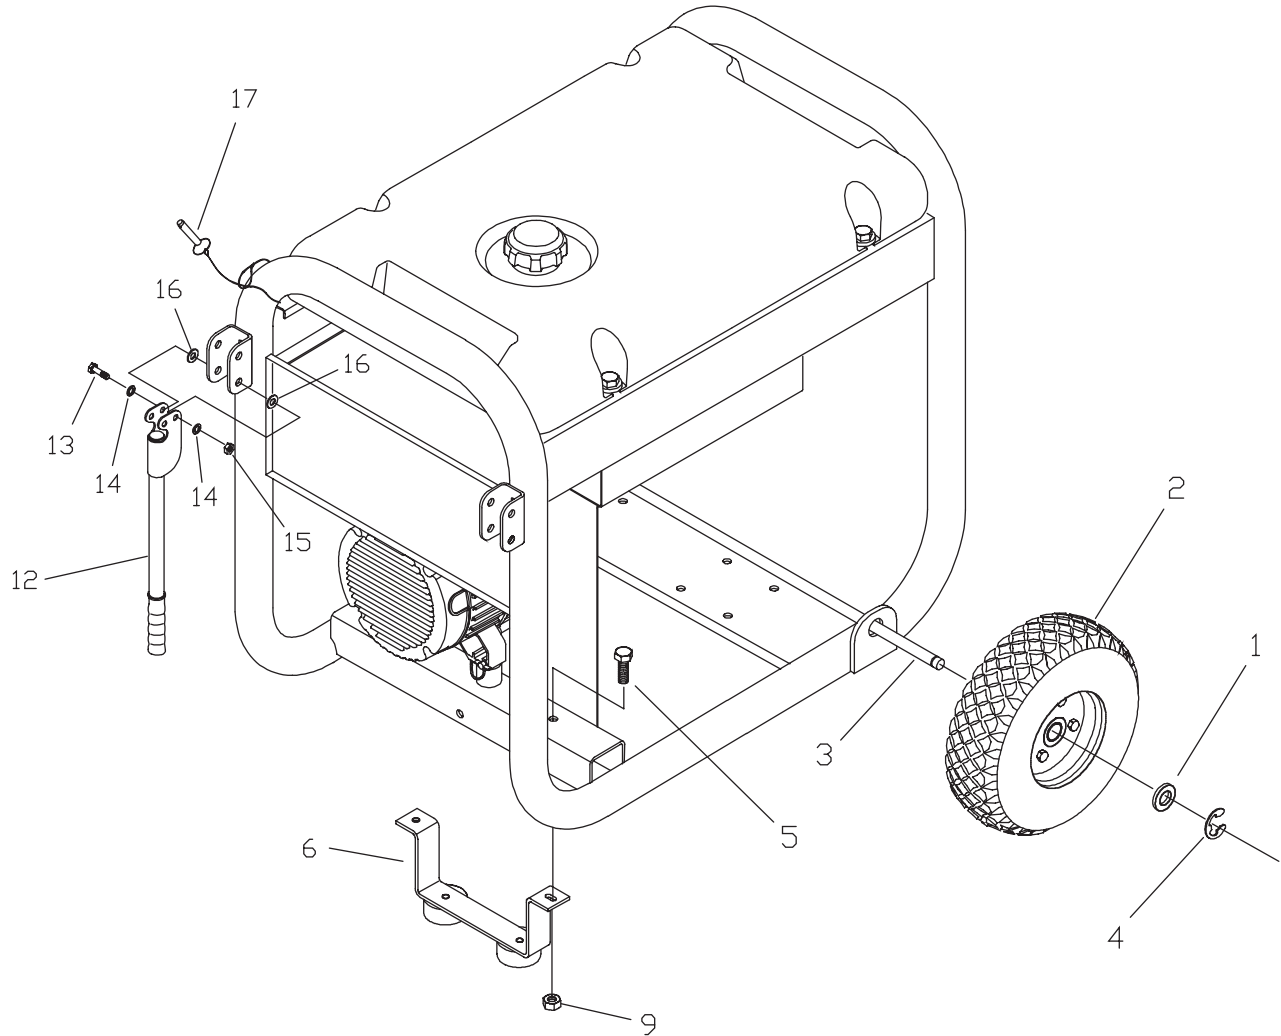

EXPLODED VIEW AND PARTS LIST - WHEEL KIT

Item	Part #	Description	Item	Part #	Description
1	*	WASHER, 5/8"	14	*	WASHER, Flat, 5/16 - M8
2	B4966GS	WHEEL	15	*	NUT, M8 Nylok
3	191267KGS	AXLE	16	*	WASHER, 1.2 x 0.346 x 0.03, Nylon
4	191265GS	E-RING	17		B4135GS PIN, with Lanyard
5	*	HHCS, M8 - 1.25 x 20 Lg.			
6	200543GS	ASSY, Support w/ Vibe Mounts			
9	67989GS	NUT, M8 Flange Serrated			
12	B193200GS	ASSY, Handle/Grip			
	198669GS	Grip			
13	*	HHCS, M8 - 1.25 x 45Lg			

Part Not Illustrated

200734GS SUBKIT, Hardware

* - Items without part numbers are common fasteners and are available at local hardware stores.