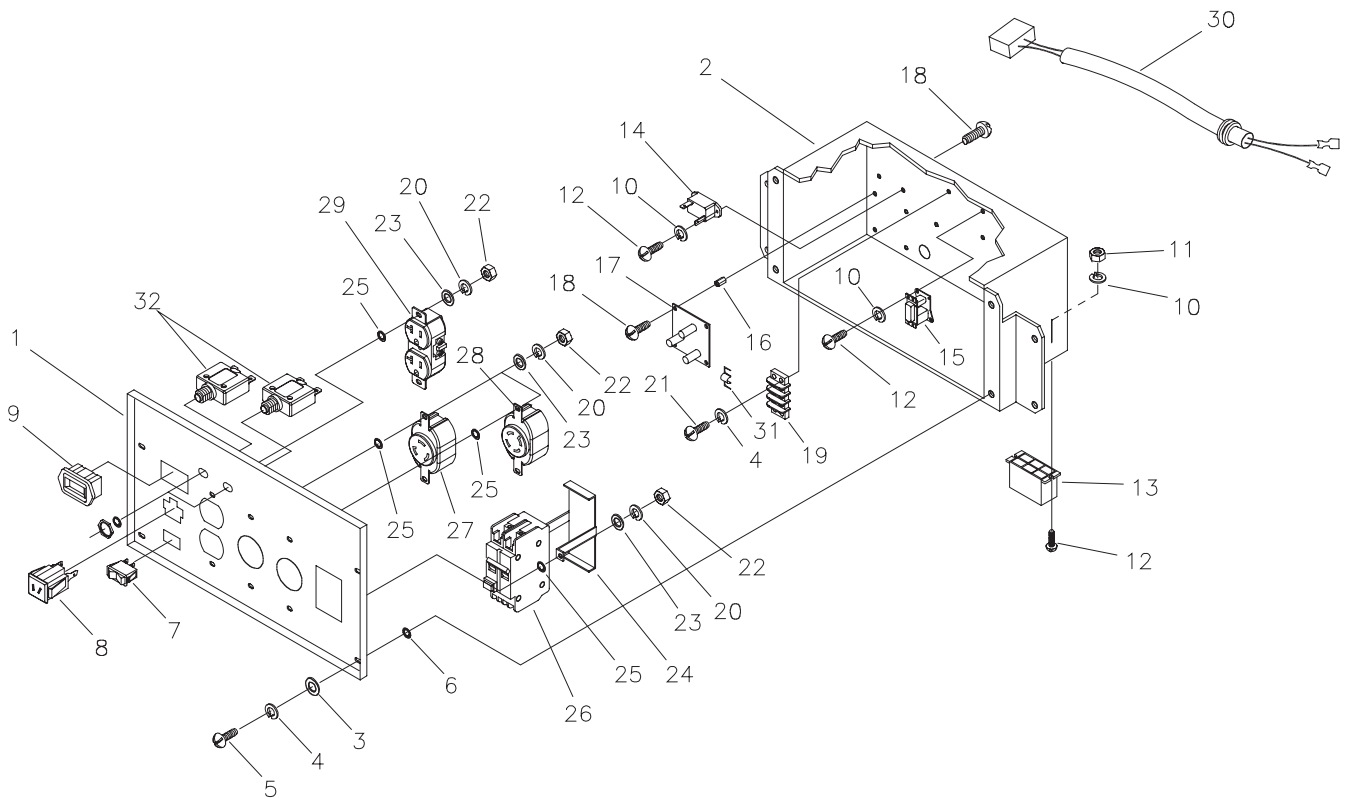

* - Items without part numbers are common fasteners and are available at local hardware stores.

§ - Contact engine manufacturer.

EXPLODED VIEW AND PARTS LIST - ALTERNATOR

Item	Part #	Description
1	186059GS	ADAPTER, Mounting, Alternator
2	192919GS	ROTOR
3	192920AGS	STATOR
4	193336GS	RBC, (with O-Ring, p/n 189197GS)
5	86308HGS	HHCS, M6 - 1.0 x 140 SEMS
6	66386GS	ASSEMBLY, Holder, Brush
7	66849GS	TAPTITE, M5 - 0.8 x 16
8	22694GS	RECEPTACLE, 6 pin
9	81917GS	PIN, Roll, 4mm x 10
10	193428AGS	WIRE-A, Ground
11	65791GS	BEARING
13	192403XGS	WIRE, Ground
14	189769GS	REGULATOR, Voltage, AVR
15	65795GS	RECTIFIER
16	66849AGS	TAPTITE, M5 - 0.8 x 20

EXPLODED VIEW AND PARTS LIST - CONTROL PANEL

Item	Part #	Description	Item	Part #	Description
1	B192833GS	PANEL, Control	19	193077GS	STRIP, Terminal
2	B192836GS	BOX, Control Panel	20	*	LOCKWASHER, M4
3	*	WASHER, Flat, #10 - M5	21	*	PPHMS, M5 - 0.8 x 20
4	*	LOCKWASHER, M5	22	*	NUT, M4 - 0.7
5	*	PPHMS, M5 - 0.8 x 12	23	*	WASHER, Flat, M4
6	*	WASHER, M6 - 1/4, Int. Shakeproof	24	192931GS	BRACKET, GFCI Breaker
7	82538GS	SWITCH, Rocker	25	*	WASHER, Shakeproof, Int. #8
8	90418GS	OUTLET, 12VDC, Snap	26	192828DGS	BREAKER, Circuit, GFCI, 30A
9	202602GS	HOUR METER	27	68868GS	OUTLET, 120V, 30A
10	*	LOCKWASHER, M3	28	43437GS	OUTLET, 120/240V, 30A
11	*	NUT, M3 - 0.5	29	68759GS	OUTLET, 120V, 20A, Duplex
12	*	PHMS, M3 - 0.5 x 10	30	193036GS	HARNESS, Wire
13	22694GS	HOUSING, Receptacle	31	193095GS	JUMPER, Terminal Block
14	87962GS	BREAKER, Circuit, 10A, 12V	32	202394GS	BREAKER, Circuit, 20A w/hardware
15	84028GS	TRANSFORMER, Idle Control			
16	64525GS	STANDOFF, Hex			
17	193362GS	PCB, Idle Control			
18	*	PHTS, #6-32 x 3/8			