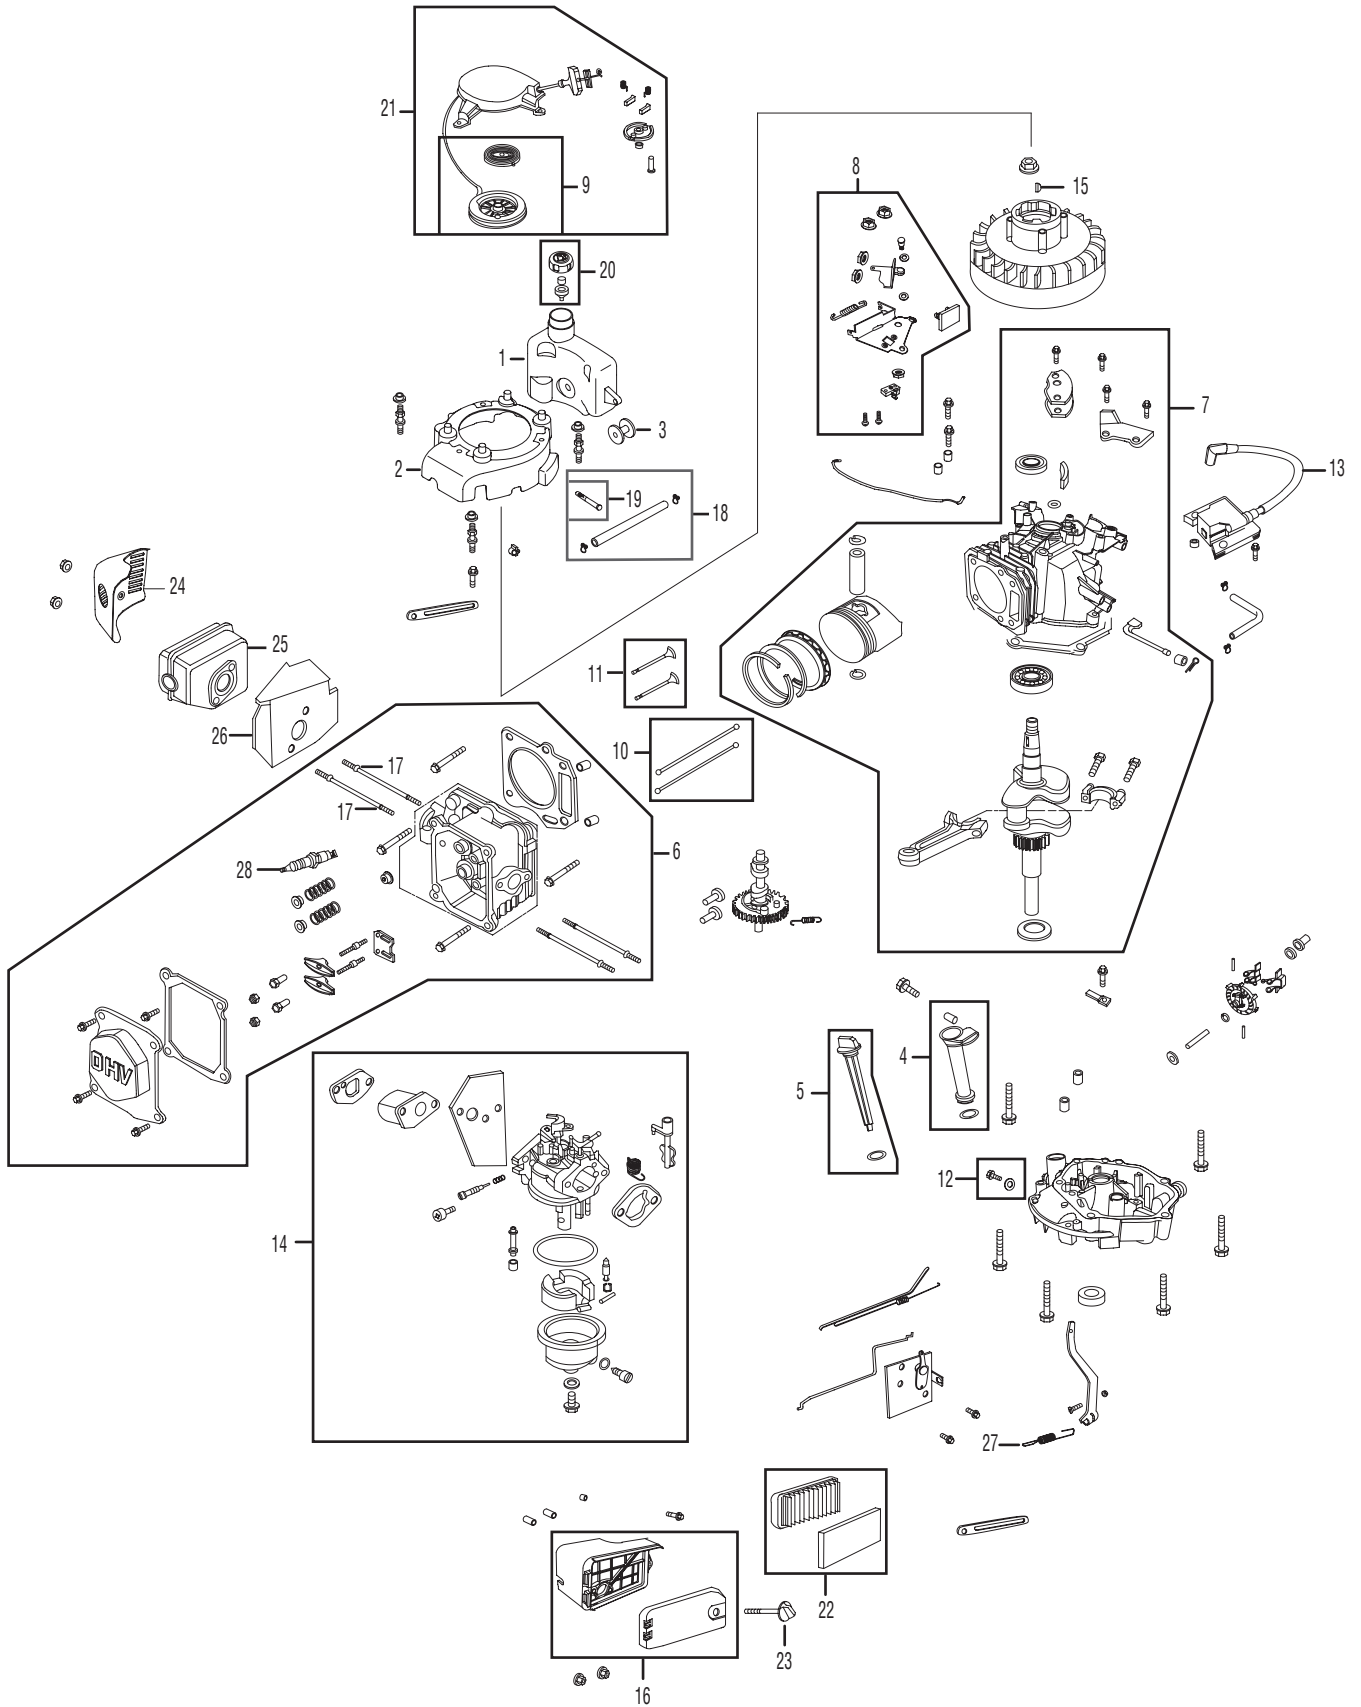

Engine Model - 1P65

Ref No.	Part Number	Description
1.	951-10337	Fuel Tank
2.	951-10336	Flywheel Shroud
3.	951-10335	Rubber Fuel Tank Mounting Washer
4.	951-10334	Oil Filler Tube Assembly
5.	951-10333	Dipstick Assembly
6.	951-10406	Cylinder Head Complete
7.	951-10407	Short Block Assembly
8.	951-10320	Stop Switch and Brake Assembly
9.	951-10319	Recoil Spring and Pulley Assembly
10.	951-10314	Push Rod Kit
11.	951-10313	Valve Kit
12.	951-10370	Oil Drain Plug and Washer Assembly
13.	951-10367	Ignition Coil
14.	951-10309	Carburetor Assembly
15.	951-10307	Flywheel Key
16.	951-10405	Air Cleaner Housing Assembly Complete
17.	951-10304	Muffler Stud Assembly
18.	951-10363	Fuel Line Kit – Inc. hoses, clamps & filter
19.	951-10358	Fuel Filter
20.	951-10300	Fuel Cap Assembly
21.	951-10299	Recoil Starter Assembly
22.	951-10298	Air Cleaner Kit
23.	951-10297	Air Cleaner Thumb Screw
24.	951-10404	Muffler Guard
25.	951-10403	Muffler
26.	951-10402	Muffler Gasket /Heat Shield
27.	951-10293	Governor Return Spring
28.	951-10292	Spark Plug
-	952Z1P65	Engine – Complete
-	951-10325	Carburetor Kit – Major
-	951-10322	Carburetor Kit – Minor
-	951-10409	Gasket Kit – Complete
-	951-10410	Gasket Kit – External
-	951-10351	Spark Arrestor

NOTE: Illustrated parts without a numeric call-out are not servicable components.