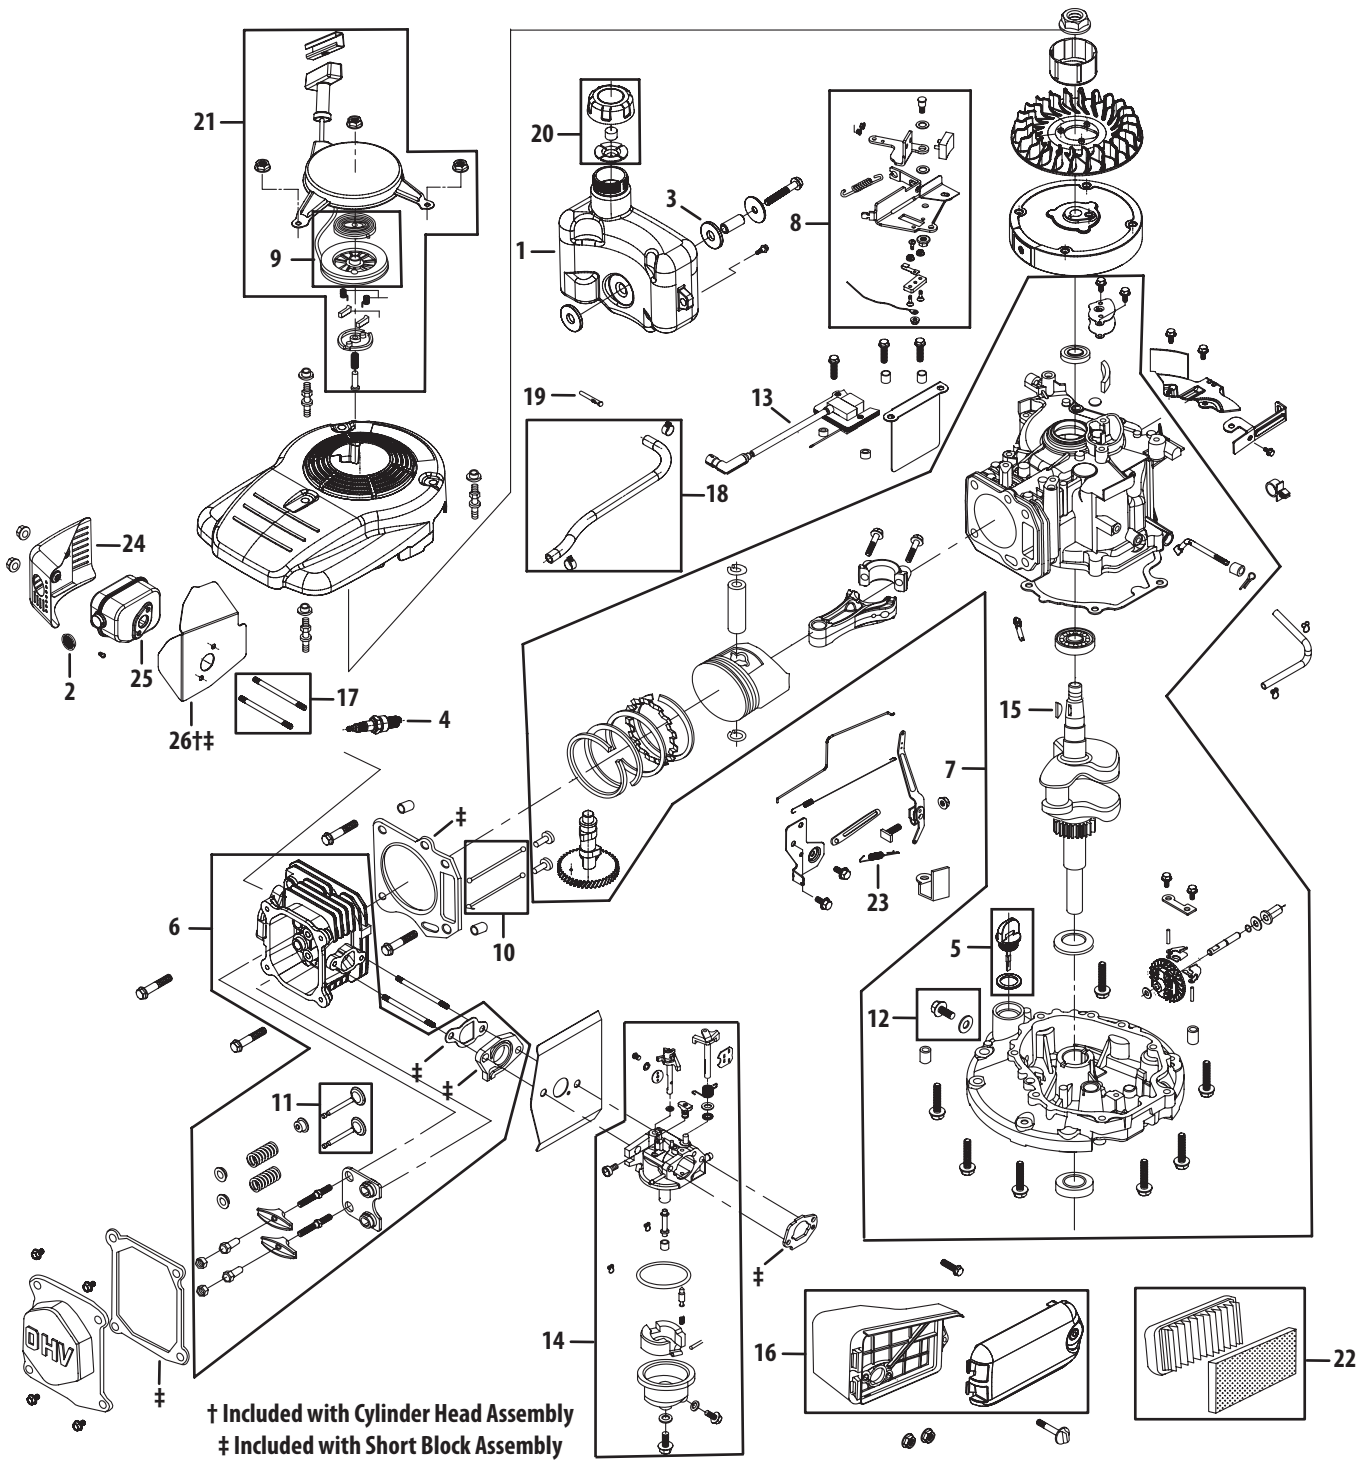

# Engine Model - 1P61P0

| Ref No. | Part Number | Description                           |
|---------|-------------|---------------------------------------|
| 1.      | 751-10337   | Fuel Tank                             |
| 2.      | 751-10351   | Spark Arrestor                        |
| 3.      | 751-10335   | Rubber Fuel Tank Mounting Washer      |
| 4.      | 751-10292   | Spark Plug                            |
| 5.      | 751-10617   | Dipstick Assembly                     |
| 6.      | 751-10743   | Cylinder Head Assembly                |
| 7.      | 751-10852   | Short Block Assembly                  |
| 8.      | 751-10740   | Stop Switch and Brake Assembly        |
| 9.      | 751-10319   | Recoil Spring and Pulley Assembly     |
| 10.     | 751-10314   | Push Rod Kit                          |
| 11.     | 751-10313   | Valve Kit                             |
| 12.     | 751-10370   | Oil Drain Plug and Washer Assembly    |
| 13.     | 751-10367   | Ignition Coil                         |
| 14.     | 751-10883   | Carburetor Assembly                   |
| 15.     | 751-10307   | Flywheel Key                          |
| 16.     | 751-10882   | Air Cleaner Housing Assembly Complete |
| 17.     | 751-10304   | Muffler Stud Assembly                 |
| 18.     | 751-10363   | Fuel Line Kit – Inc. hose & clamps    |
| 19.     | 751-10358   | Fuel Filter                           |
| 20.     | 751-10300   | Fuel Cap Assembly                     |
| 21.     | 751-10299   | Recoil Starter Assembly               |
| 22.     | 751-10298   | Air Filter Assembly                   |
| 23.     | 751-10387   | Governor Return Spring                |
| 24.     | 751-10404   | Muffler Shield                        |
| 25.     | 751-10403   | Muffler Assembly                      |
| 26.     | 751-10402   | Muffler Gasket /Heat Shield           |
| –       | 952Z1P61PO  | Engine – Complete                     |
| –       | 751-10744   | Cylinder Head Service Kit             |
| –       | 751-10886   | Carburetor Kit – Major                |
| –       | 751-10884   | Gasket Kit – Complete                 |
| –       | 751-10885   | Gasket Kit – External                 |