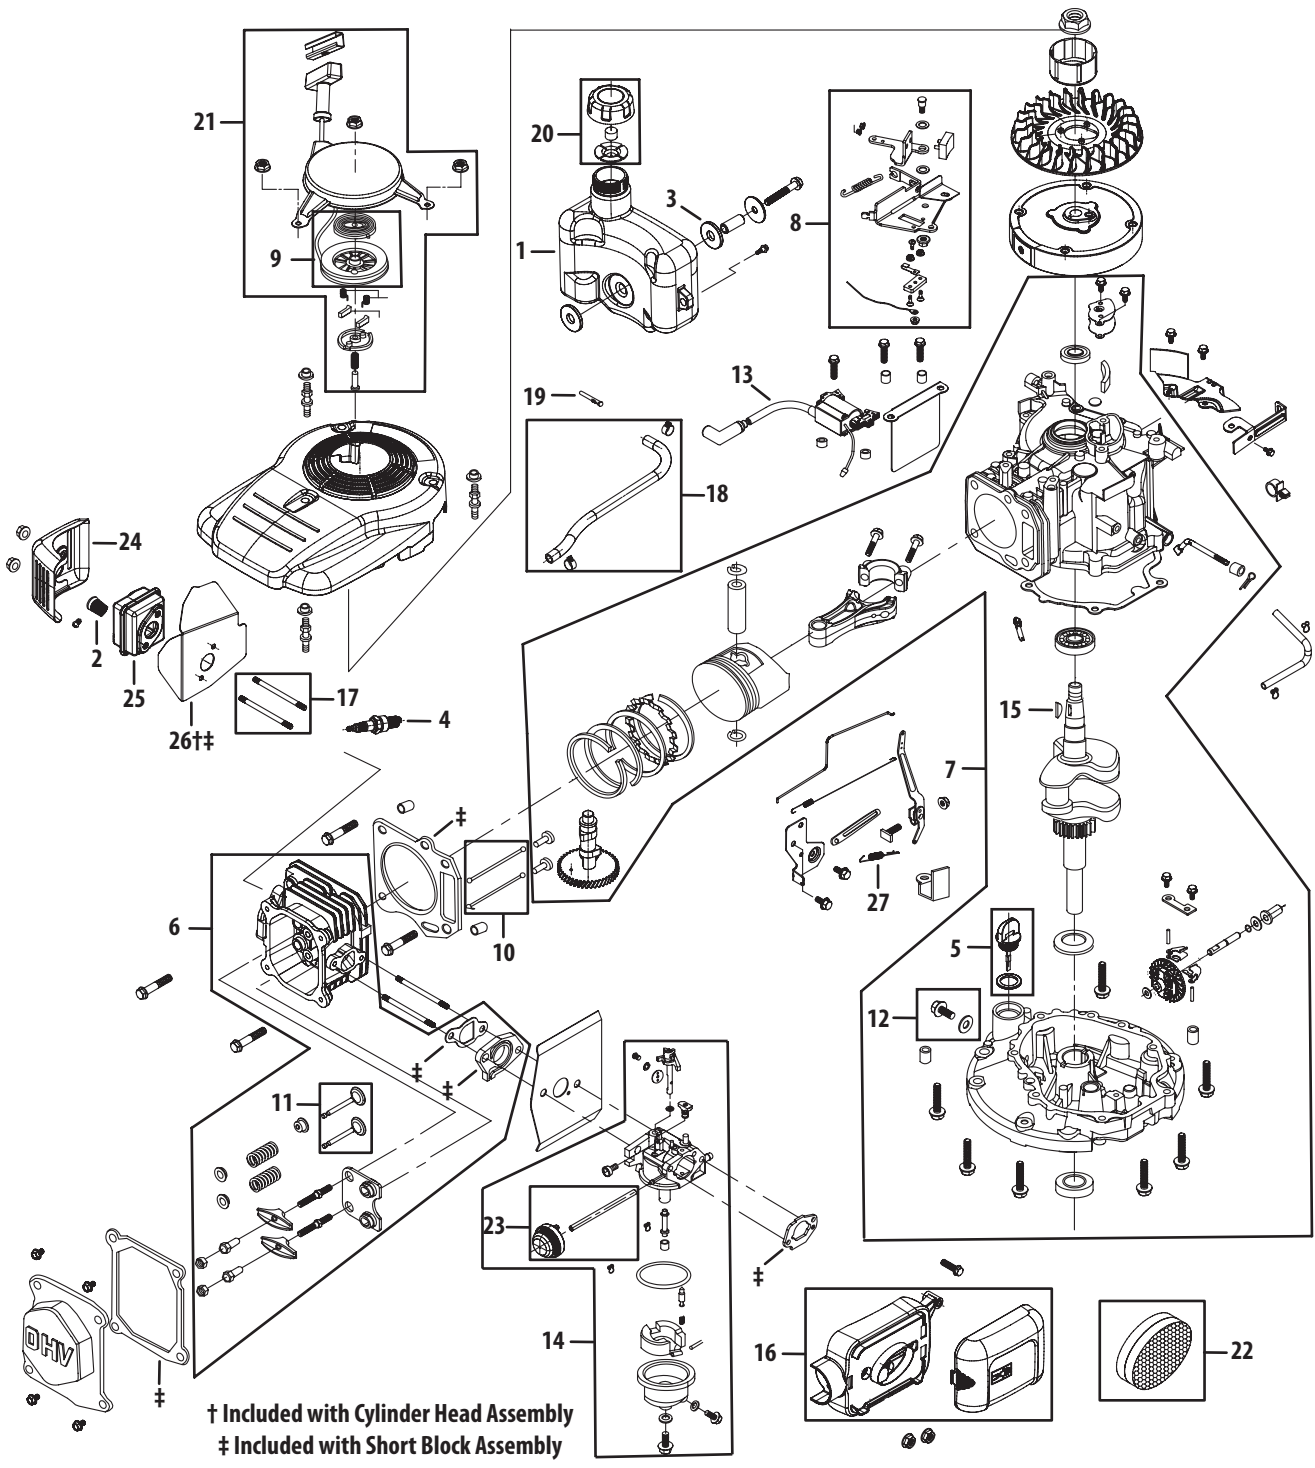

# Engine Model - 1P61N0

Ref No.	Part Number	Description
1.	751-10337	Fuel Tank
2.	751-10737	Spark Arrestor
3.	751-10335	Rubber Fuel Tank Mounting Washer
4.	751-10292	Spark Plug
5.	751-10617	Dipstick Assembly
6.	751-10743	Cylinder Head Assembly
7.	751-10742	Short Block Assembly
8.	751-10740	Stop Switch and Brake Assembly
9.	751-10319	Recoil Spring and Pulley Assembly
10.	751-10314	Push Rod Kit
11.	751-10313	Valve Kit
12.	751-10370	Oil Drain Plug and Washer Assembly
13.	751-10937	Ignition Coil
14.	751-10736	Carburetor Assembly
15.	751-10307	Flywheel Key
16.	751-10739	Air Cleaner Housing Assembly Complete
17.	751-10747	Muffler Stud Assembly
18.	751-10363	Fuel Line Kit – Inc. hose & clamps
19.	751-10358	Fuel Filter
20.	751-10300	Fuel Cap Assembly
21.	751-10299	Recoil Starter Assembly
22.	751-10732	Air Filter
23.	751-10814	Primer Assembly
24.	751-10735	Muffler Shield
25.	751-10734	Muffler Assembly
26.	751-10741	Muffler Gasket /Heat Shield
27.	751-10733	Governor Return Spring
–	952Z1P61NO	Engine – Complete
–	751-10738	Carburetor Kit – Major
–	751-10746	Gasket Kit – Complete
–	751-10745	Gasket Kit – External

**NOTE:** Illustrated parts without a numeric call-out are not servicable components.