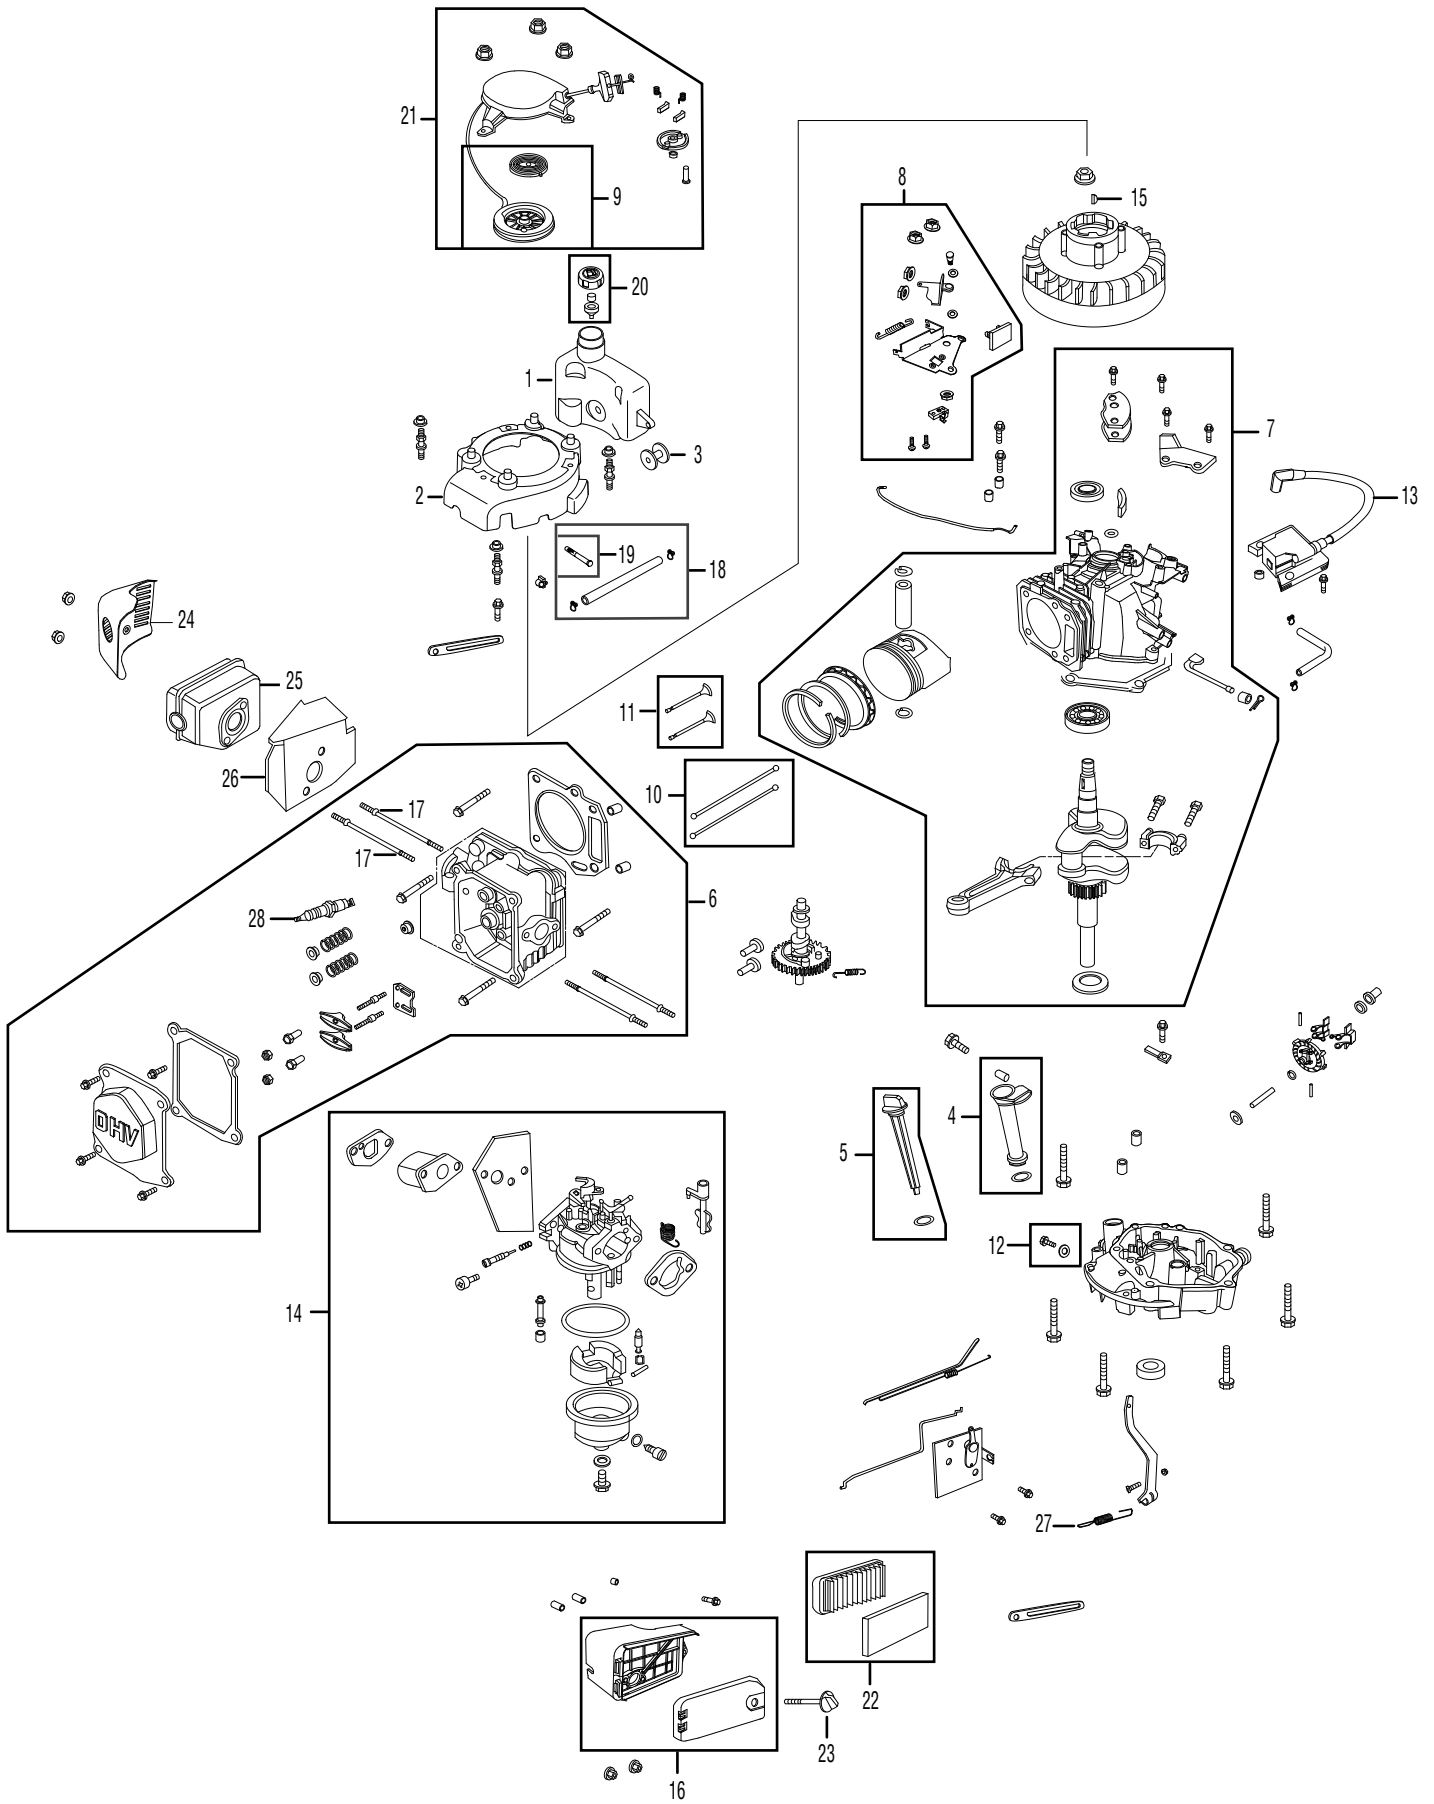

# Engine 1P61

1.	951-10337	Fuel Tank
2.	951-10336	Flywheel Shroud
3.	951-10335	Rubber Fuel Tank Mounting Washer
4.	951-10334	Oil Filler Tube Assembly
5.	951-10333	Dipstick Assembly
6.	951-10330	Cylinder Head Complete
7.	951-10327	Short Block Assembly
8.	951-10320	Stop Switch and Brake Assembly
9.	951-10319	Recoil Spring and Pulley Assembly
10.	951-10314	Push Rod Kit
11.	951-10313	Valve Kit
12.	951-10370	Oil Drain Plug and Washer Assembly
13.	951-10367	Ignition Coil
14.	951-10308	Carburetor Assembly
15.	951-10307	Flywheel Key
16.	951-10305	Air Cleaner Housing Assembly Complete
17.	951-10304	Muffler Stud Assembly
18.	951-10363	Fuel Line Kit – Inc. hoses, clamps & filter
19.	951-10358	Fuel Filter
20.	951-10300	Fuel Cap Assembly
21.	951-10299	Recoil Starter Assembly
22.	951-10298	Air Cleaner Kit
23.	951-10297	Air Cleaner Thumb Screw
24.	951-10296	Muffler Guard
25.	951-10295	Muffler
26.	951-10294	Muffler Gasket /Heat Shield
27.	951-10293	Governor Return Spring
28.	951-10292	Spark Plug
–	952Z1P61FU	Engine – Complete
–	951-10324	Carburetor Kit – Major
–	951-10322	Carburetor Kit – Minor
–	951-10316	Gasket Kit – Complete
–	951-10315	Gasket Kit – External

NOTE: Illustrated parts without a numeric call-out are *not* servicable components.