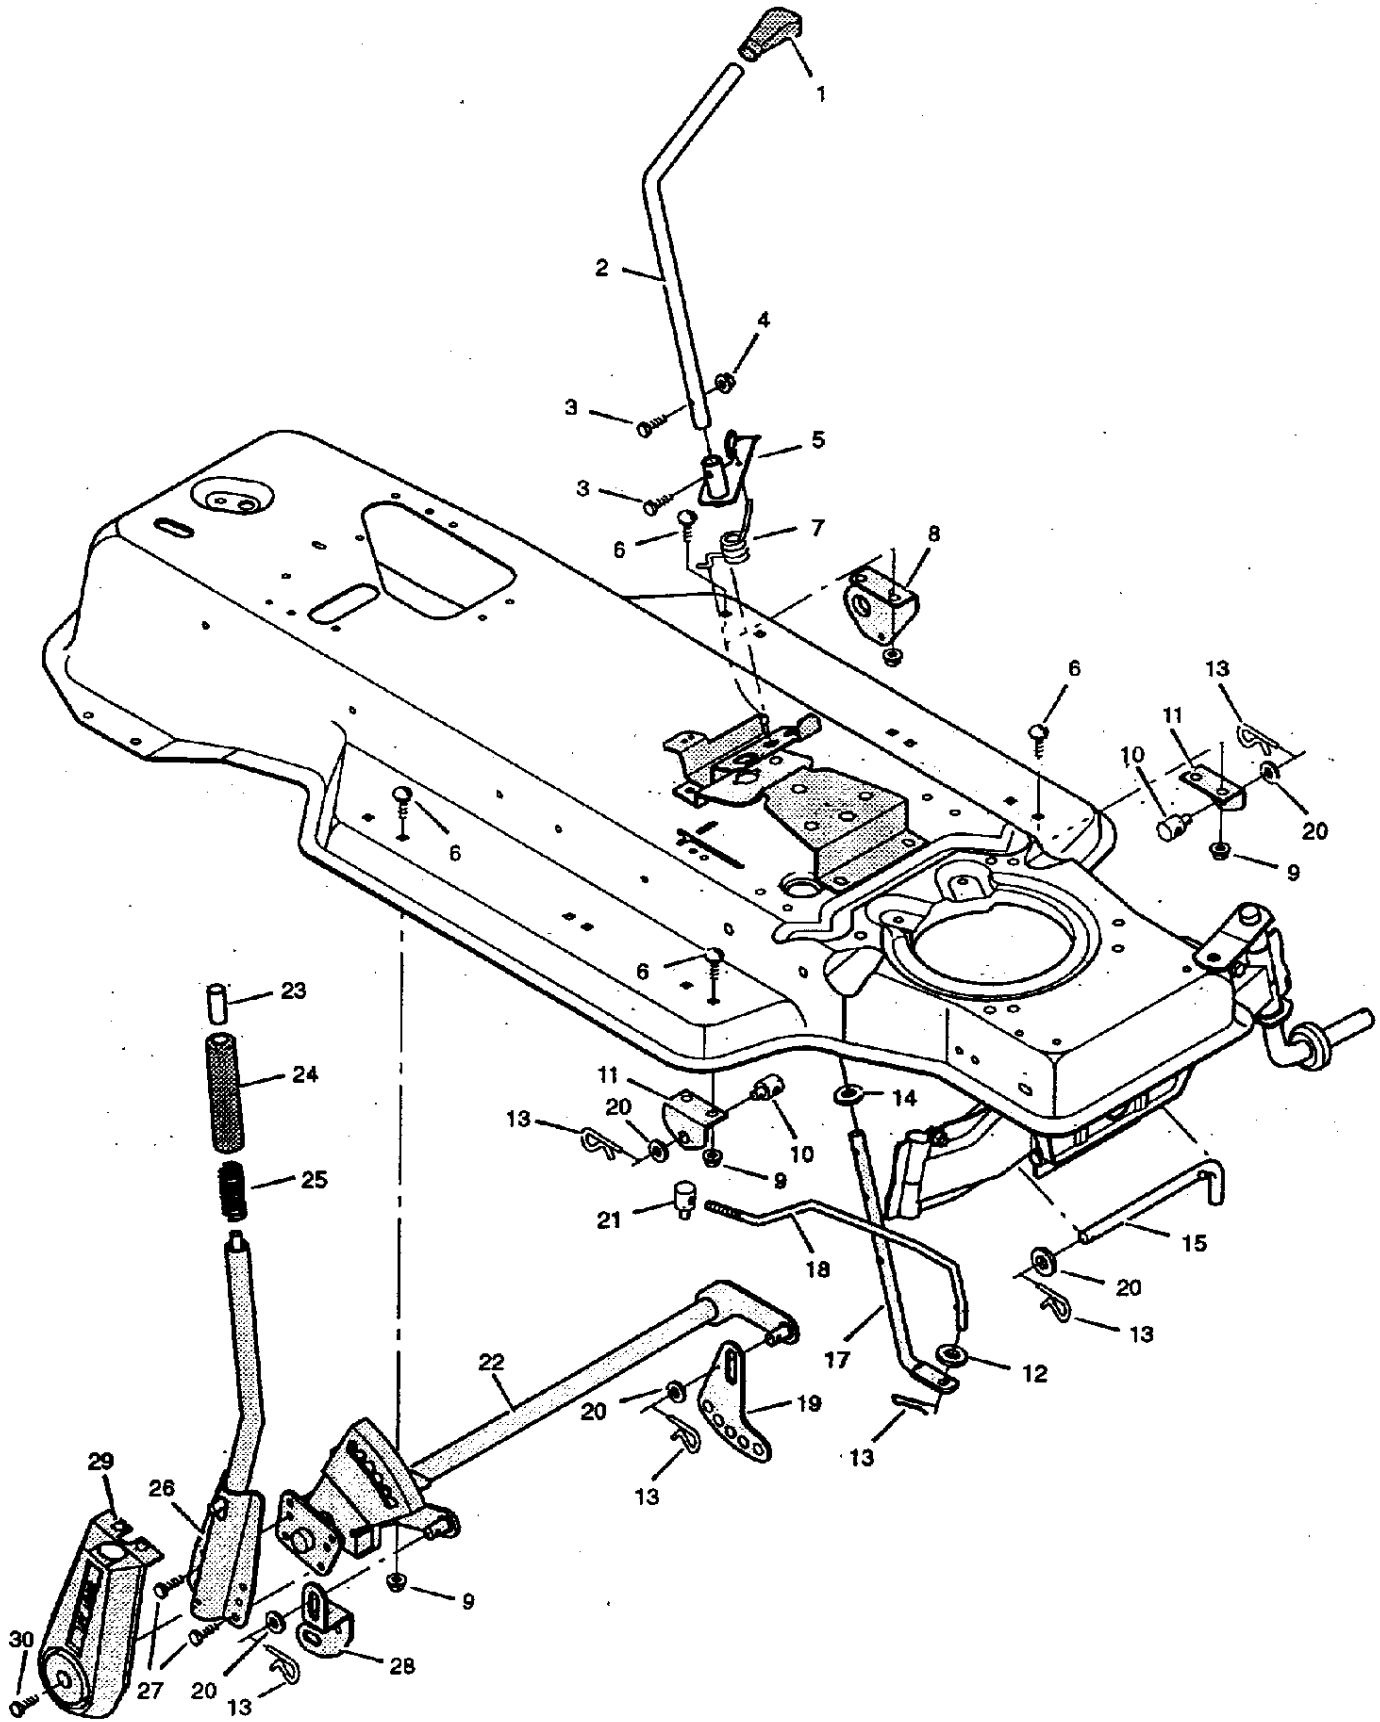

MODEL 46901x92A

REPAIR PARTS
MOWER HOUSING SUSPENSION

Key No.	Description	Part No.
1	Grip	55449
2	Lever, Blade Control	92238Z
3	Bolt, Hex	25x3
4	Locknut, Hex	15x67
5	Lever Assembly, Switch	91917E700
6	Bolt, Carriage	2x53
7	Spring, Torsion	166x32
8	Bracket, Adjuster Rod	92066E700
9	Nut, Flange	15x79
10	Nut, Adjusting	92132
11	Bracket, Adjuster Rod	92133SE
12	Washer	17x47Z
13	Pin, Hair	31x4
14	Washer	17x122
15	Pin, Pull	90827Z
17	Lever, Lower Blade Control	91787E700
18	Rod, Blade Control	92118Z
19	Plate, Adjuster	91741E701
20	Washer	17x103
21	Nut, Adjusting	21920
22	Lifter Assembly	92705E700
23	Knob, Steel	91261
24	Grip	91398
25	Spring, Compression	164x21
26	Handle Assembly	91823SE
27	Screw	26x49
28	Link, Suspension	92110E700
29	Cover, Lift Lever (Optional)	92157
30	Screw	26x263