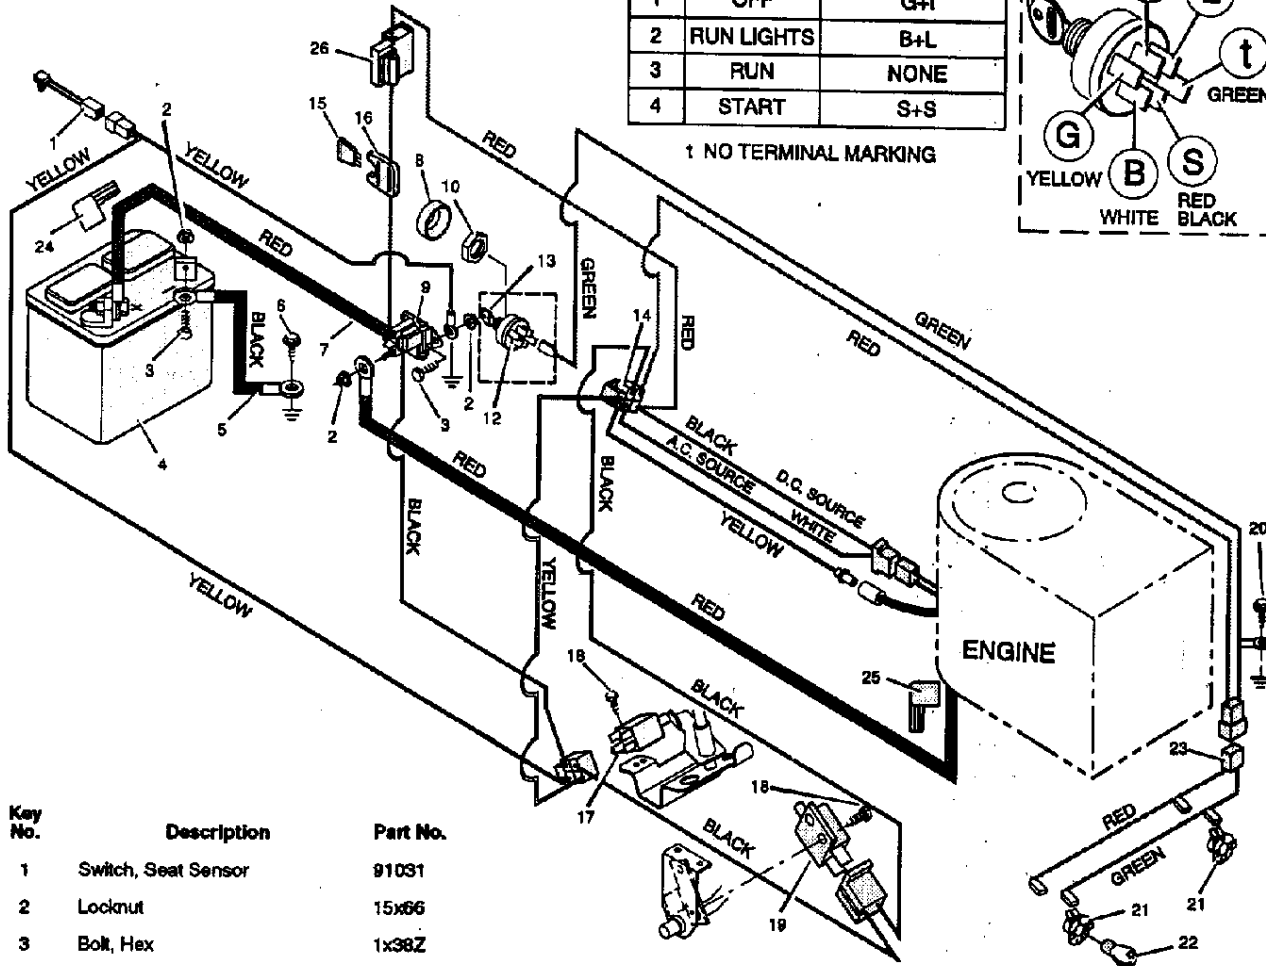

*When you order a tire, make sure to give the brand name of the tire so that the tread pattern on the tire will match.

MODEL 46901x92A

REPAIR PARTS ENGINE MOUNT

Key No.	Description	Part No.
1	Fuel Cap	91348
2	Fuel Tank	92597
3	Hose Clamp	91174
4	Fuel Line	93198
5	Hose Clamp	23713
6	Screw	26x201
7	Support, Dash	93136E701
8	Throttle Control	93165
9	Engine*	402707-1240-01
11	Bolt, Engine Mount	25x7
12	Stack Pulley Assembly	93245Z
13	Lockwasher	19x35
14	Bolt, Hex	1x140
15	Washer	17x170
16	Cap, Oil Drain	21651
17	Pipe, Oil Drain	92278
18	Baffle, Rear Engine	93078E701
19	Screw	25x2
20	Baffle, Front Engine	93191E701
21	Choke	91326
22	Washer	19x8

MODEL 46901x92A

REPAIR PARTS ELECTRICAL SYSTEM

POS.	FUNCTION	CIRCUIT (MAKE)
1	OFF	G+I
2	RUN LIGHTS	B+L
3	RUN	NONE
4	START	S+S

† NO TERMINAL MARKING

Key No.	Description	Part No.
1	Switch, Seat Sensor	91031
2	Locknut	15x66
3	Bolt, Hex	1x38Z
4	Battery	92691
5	Cable, Battery Ground	24x9
6	Screw	26x249
7	Cable, Red Battery	24x12
8	Cap, Ignition	91488
9	Solenoid	24285
10	Nut, Hex	91488
12	Switch, Ignition	92377
13	Key, Ignition	20728
14	Harness, Chassis Wire	250x52
15	Fuse	54212
16	Holder, Fuse	407078
17	Switch, PTO	91299
18	Screw	26x233
19	Switch, Clutch	24273
20	Engine	25x2
21	Socket, Light	92372
22	Bulb, Light	90084
23	Harness, Light Wire	250x40
24	Cover, Terminal	54148
26	Ammeter	93156