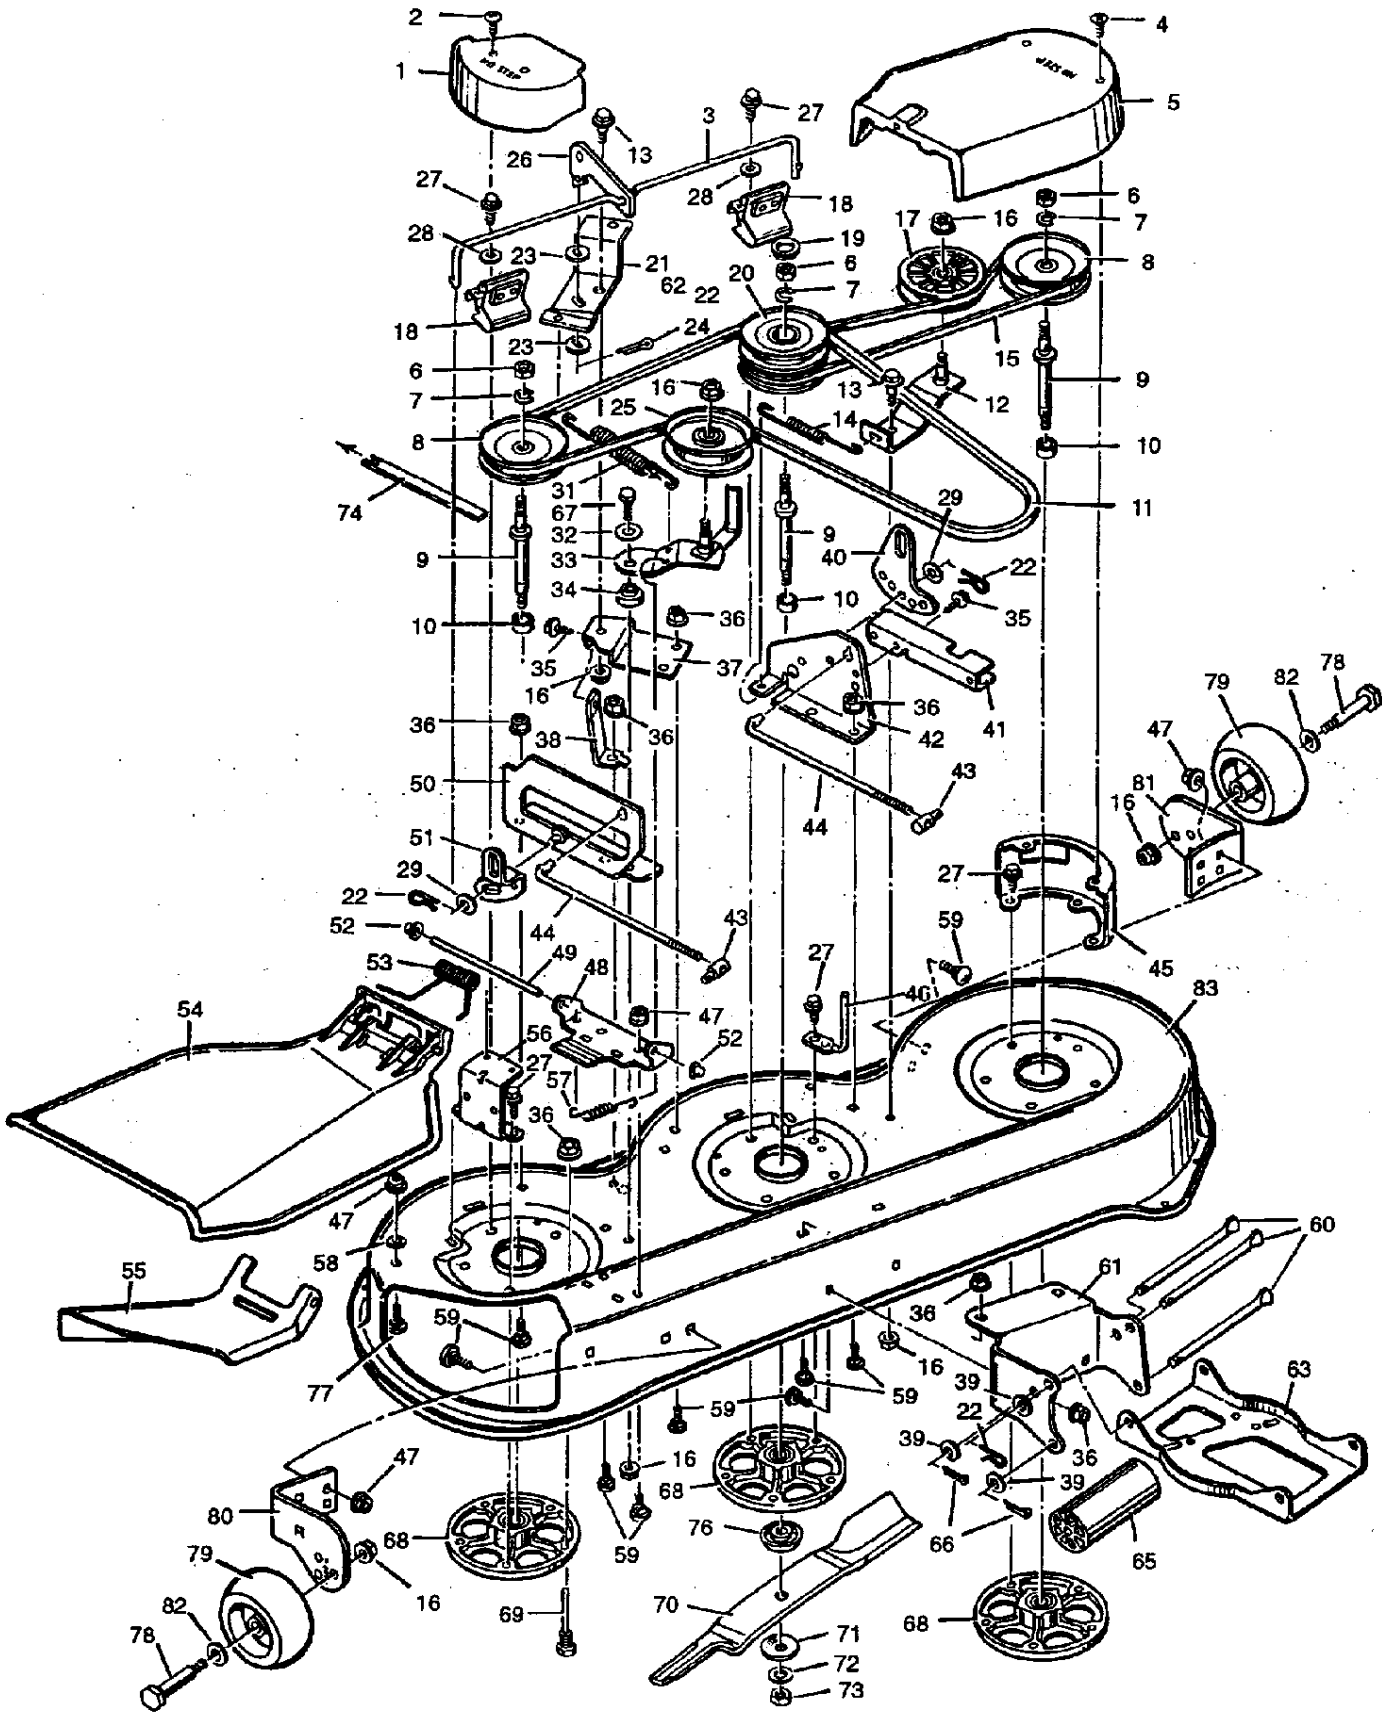

MODEL 46901x92A

REPAIR PARTS
MOWER HOUSING SUSPENSION

Key No.	Description	Part No.
1	Grip	55449
2	Lever, Blade Control	92238Z
3	Bolt, Hex	25x3
4	Locknut, Hex	15x67
5	Lever Assembly, Switch	91917E700
6	Bolt, Carriage	2x53
7	Spring, Torsion	166x32
8	Bracket, Adjuster Rod	92066E700
9	Nut, Flange	15x79
10	Nut, Adjusting	92132
11	Bracket, Adjuster Rod	92133SE
12	Washer	17x47Z
13	Pin, Hair	31x4
14	Washer	17x122
15	Pin, Pull	90827Z
17	Lever, Lower Blade Control	91787E700
18	Rod, Blade Control	92118Z
19	Plate, Adjuster	91741E701
20	Washer	17x103
21	Nut, Adjusting	21920
22	Lifter Assembly	92705E700
23	Knob, Steel	91261
24	Grip	91398
25	Spring, Compression	164x21
26	Handle Assembly	91823SE
27	Screw	26x49
28	Link, Suspension	92110E700
29	Cover, Lift Lever (Optional)	92157
30	Screw	26x263