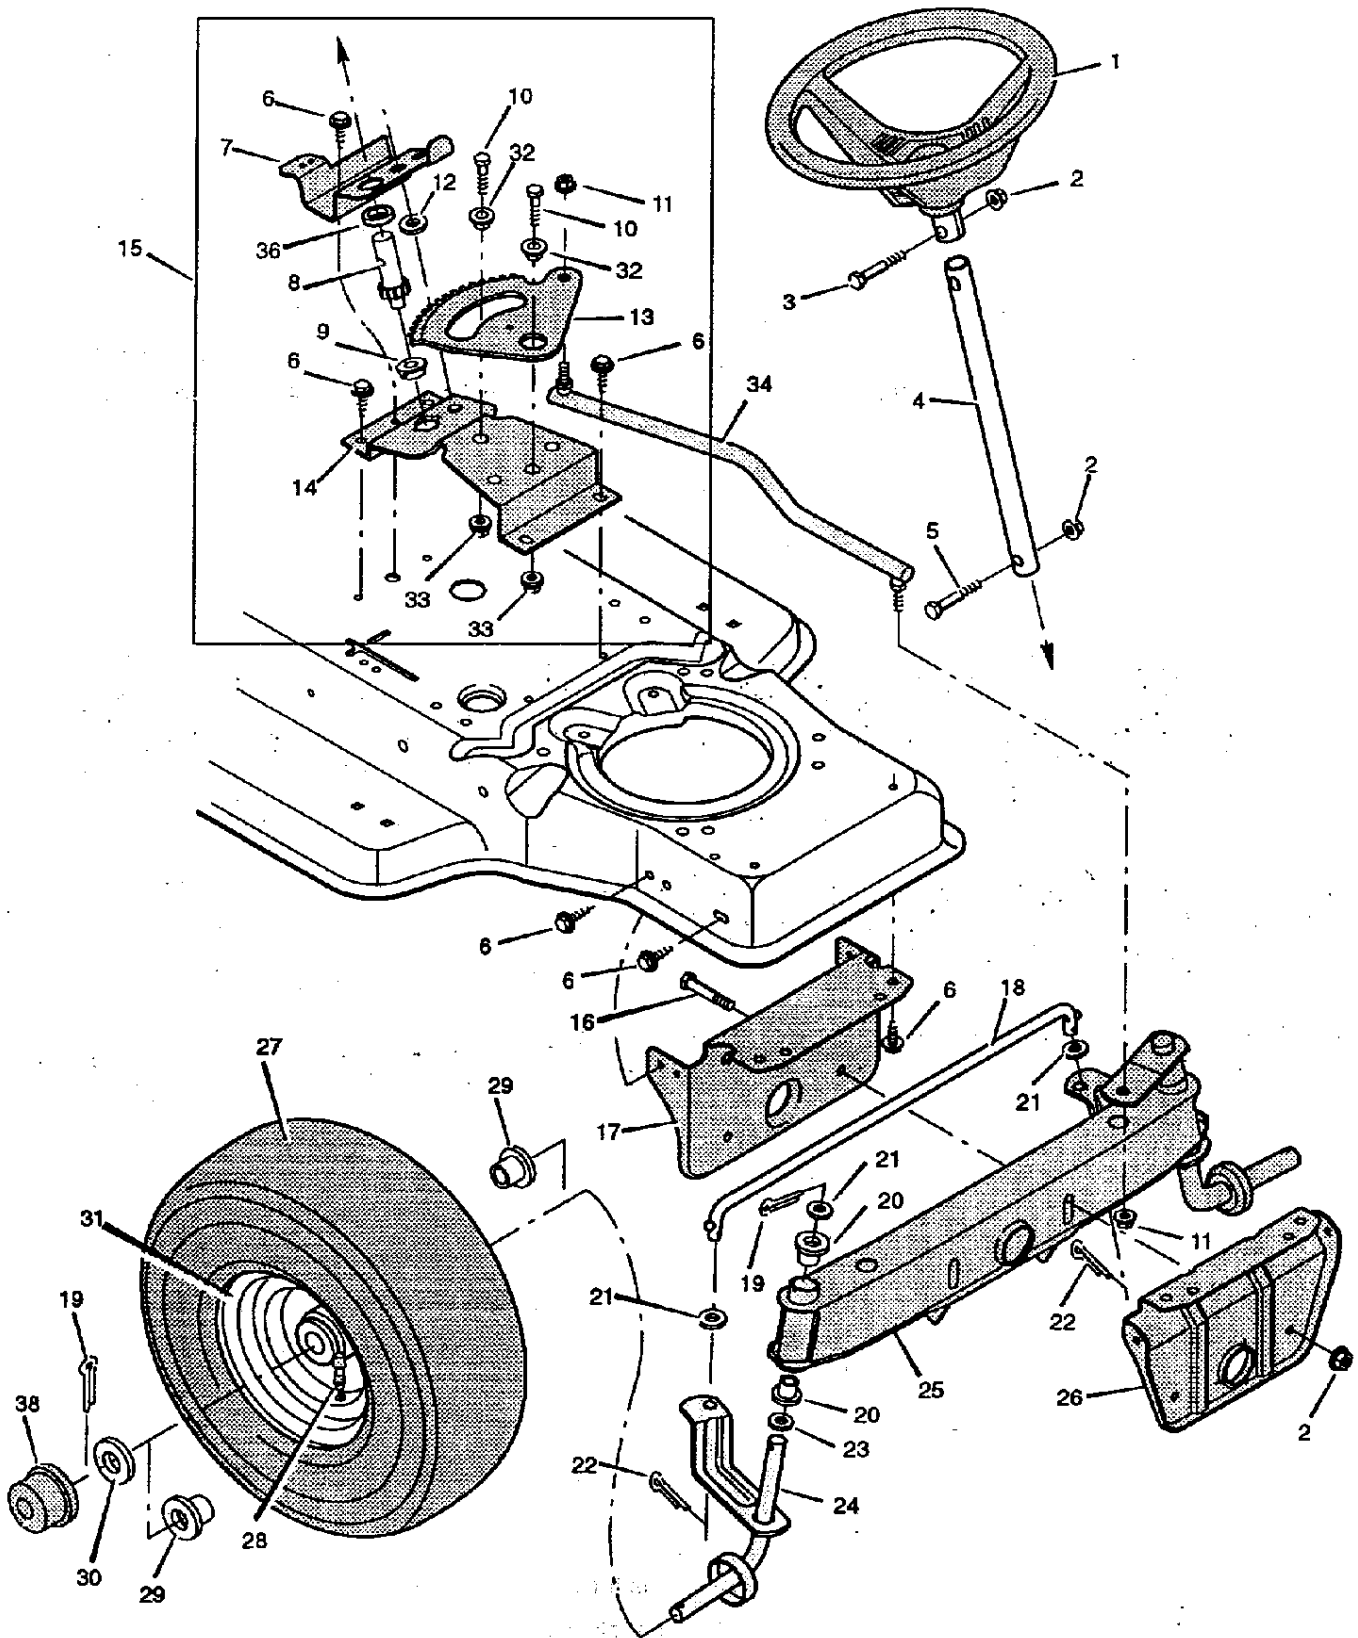

MODEL 46901x92A

46" S/D - L/T - HYDRO
 16 HP B&S TWIN ENGINE
 DANA/EATON HYDRO SYSTEM
 20X8.00 REAR WHEELS

REPAIR PARTS CHASSIS & HOOD

ATTACHMENTS

- | | | | |
|-------|---------------|-------|------------------|
| 24720 | Lawn Sweeper | 24760 | Catcher Assembly |
| 24455 | Snow Blade | 24850 | Vac Wagon |
| 24003 | Wheel Weights | 24577 | Snow Thrower |
| | | 24538 | Tire Chains |

Key No.	Description	Part No.
1	Wheel, Steering	92076
2	Nut, Hex	15x118
3	Bolt, Hex	1x66
4	Post, Steering	91860Z
5	Bolt, Hex	1x74
6	Screw	26x249
7	Bracket, Sector	91716E700
8	Gear, Pinion	92007
9	Bearing	91756
10	Bolt, Hex	1x84
11	Locknut, Flange	15x87
12	Spacer	92564
13	Gear, Sector	92316
14	Bracket, Sector	91708E700
15	Kit, Steering Gear	402075
16	Bolt, Hex	1x146
17	Support, Rear Axle	92529E700
18	Rod, Tie	90038E700
19	Pin, Cotter	30x49
20	Bearing	92527
21	Washer	17x57
22	Pin, Cotter	30x20
23	Washer	17x113
24	Spindle Assembly, Right	91828E701
25	Spindle Assembly, Axle & Left	92519F200
26	Support, Front Axle	92528E701
27	Tire*	91912
—	Tube	407047
28	Stem, Valve	24373
29	Bearing, Wheel	91334
30	Washer	17x115
31	Wheel & Tire Assembly	91912-601
32	Bearing	91334
33	Locknut, Flange	15x113
34	Link, Drag	91749
36	Spacer, Pinion Gear	92280
38	Hub Cap (Optional)	24582

*When you order a tire, make sure to give the brand name of the tire so that the tread pattern on the tire will match.

MODEL 46901x92A

REPAIR PARTS ENGINE MOUNT

Key No.	Description	Part No.
1	Fuel Cap	91348
2	Fuel Tank	92597
3	Hose Clamp	91174
4	Fuel Line	93198
5	Hose Clamp	23713
6	Screw	26x201
7	Support, Dash	93136E701
8	Throttle Control	93165
9	Engine*	402707-1240-01
11	Bolt, Engine Mount	25x7
12	Stack Pulley Assembly	93245Z
13	Lockwasher	19x35
14	Bolt, Hex	1x140
15	Washer	17x170
16	Cap, Oil Drain	21651
17	Pipe, Oil Drain	92278
18	Baffle, Rear Engine	93078E701
19	Screw	25x2
20	Baffle, Front Engine	93191E701
21	Choke	91326
22	Washer	19x8