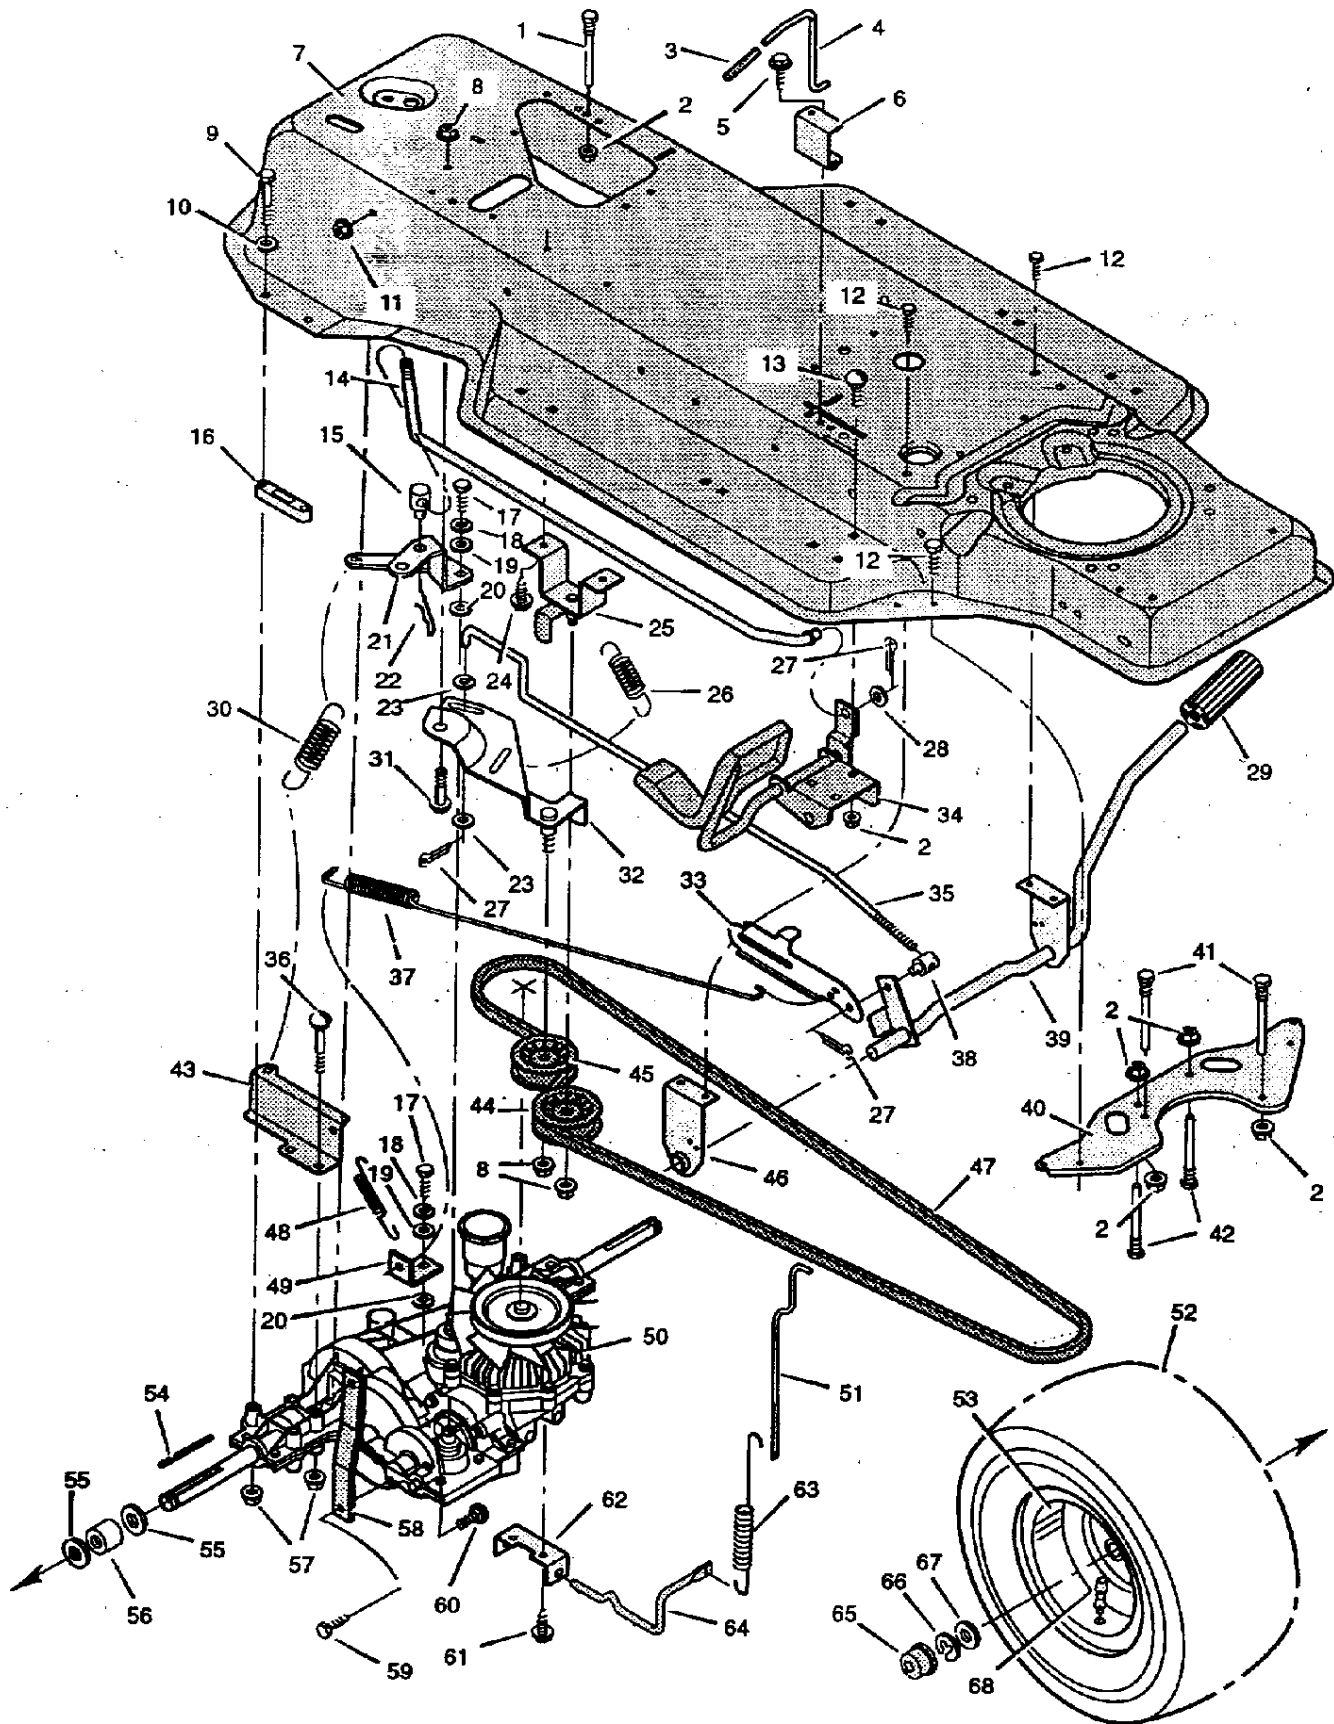

*When you order a tire, make sure to give the brand name of the tire so that the tread pattern on the tire will match.

MODEL 46901x92A

REPAIR PARTS ENGINE MOUNT

Key No.	Description	Part No.
1	Fuel Cap	91348
2	Fuel Tank	92597
3	Hose Clamp	91174
4	Fuel Line	93198
5	Hose Clamp	23713
6	Screw	26x201
7	Support, Dash	93136E701
8	Throttle Control	93165
9	Engine*	402707-1240-01
11	Bolt, Engine Mount	25x7
12	Stack Pulley Assembly	93245Z
13	Lockwasher	19x35
14	Bolt, Hex	1x140
15	Washer	17x170
16	Cap, Oil Drain	21651
17	Pipe, Oil Drain	92278
18	Baffle, Rear Engine	93078E701
19	Screw	25x2
20	Baffle, Front Engine	93191E701
21	Choke	91326
22	Washer	19x8

MODEL 46901x92A

REPAIR PARTS ELECTRICAL SYSTEM

POS.	FUNCTION	CIRCUIT (MAKE)
1	OFF	G+I
2	RUN LIGHTS	B+L
3	RUN	NONE
4	START	S+S

† NO TERMINAL MARKING

Key No.	Description	Part No.
1	Switch, Seat Sensor	91031
2	Locknut	15x66
3	Bolt, Hex	1x38Z
4	Battery	92691
5	Cable, Battery Ground	24x9
6	Screw	26x249
7	Cable, Red Battery	24x12
8	Cap, Ignition	91488
9	Solenoid	24285
10	Nut, Hex	91488
12	Switch, Ignition	92377
13	Key, Ignition	20728
14	Harness, Chassis Wire	250x52
15	Fuse	54212
16	Holder, Fuse	407078
17	Switch, PTO	91299
18	Screw	26x233
19	Switch, Clutch	24273
20	Engine	25x2
21	Socket, Light	92372
22	Bulb, Light	90084
23	Harness, Light Wire	250x40
24	Cover, Terminal	54148
26	Ammeter	93156