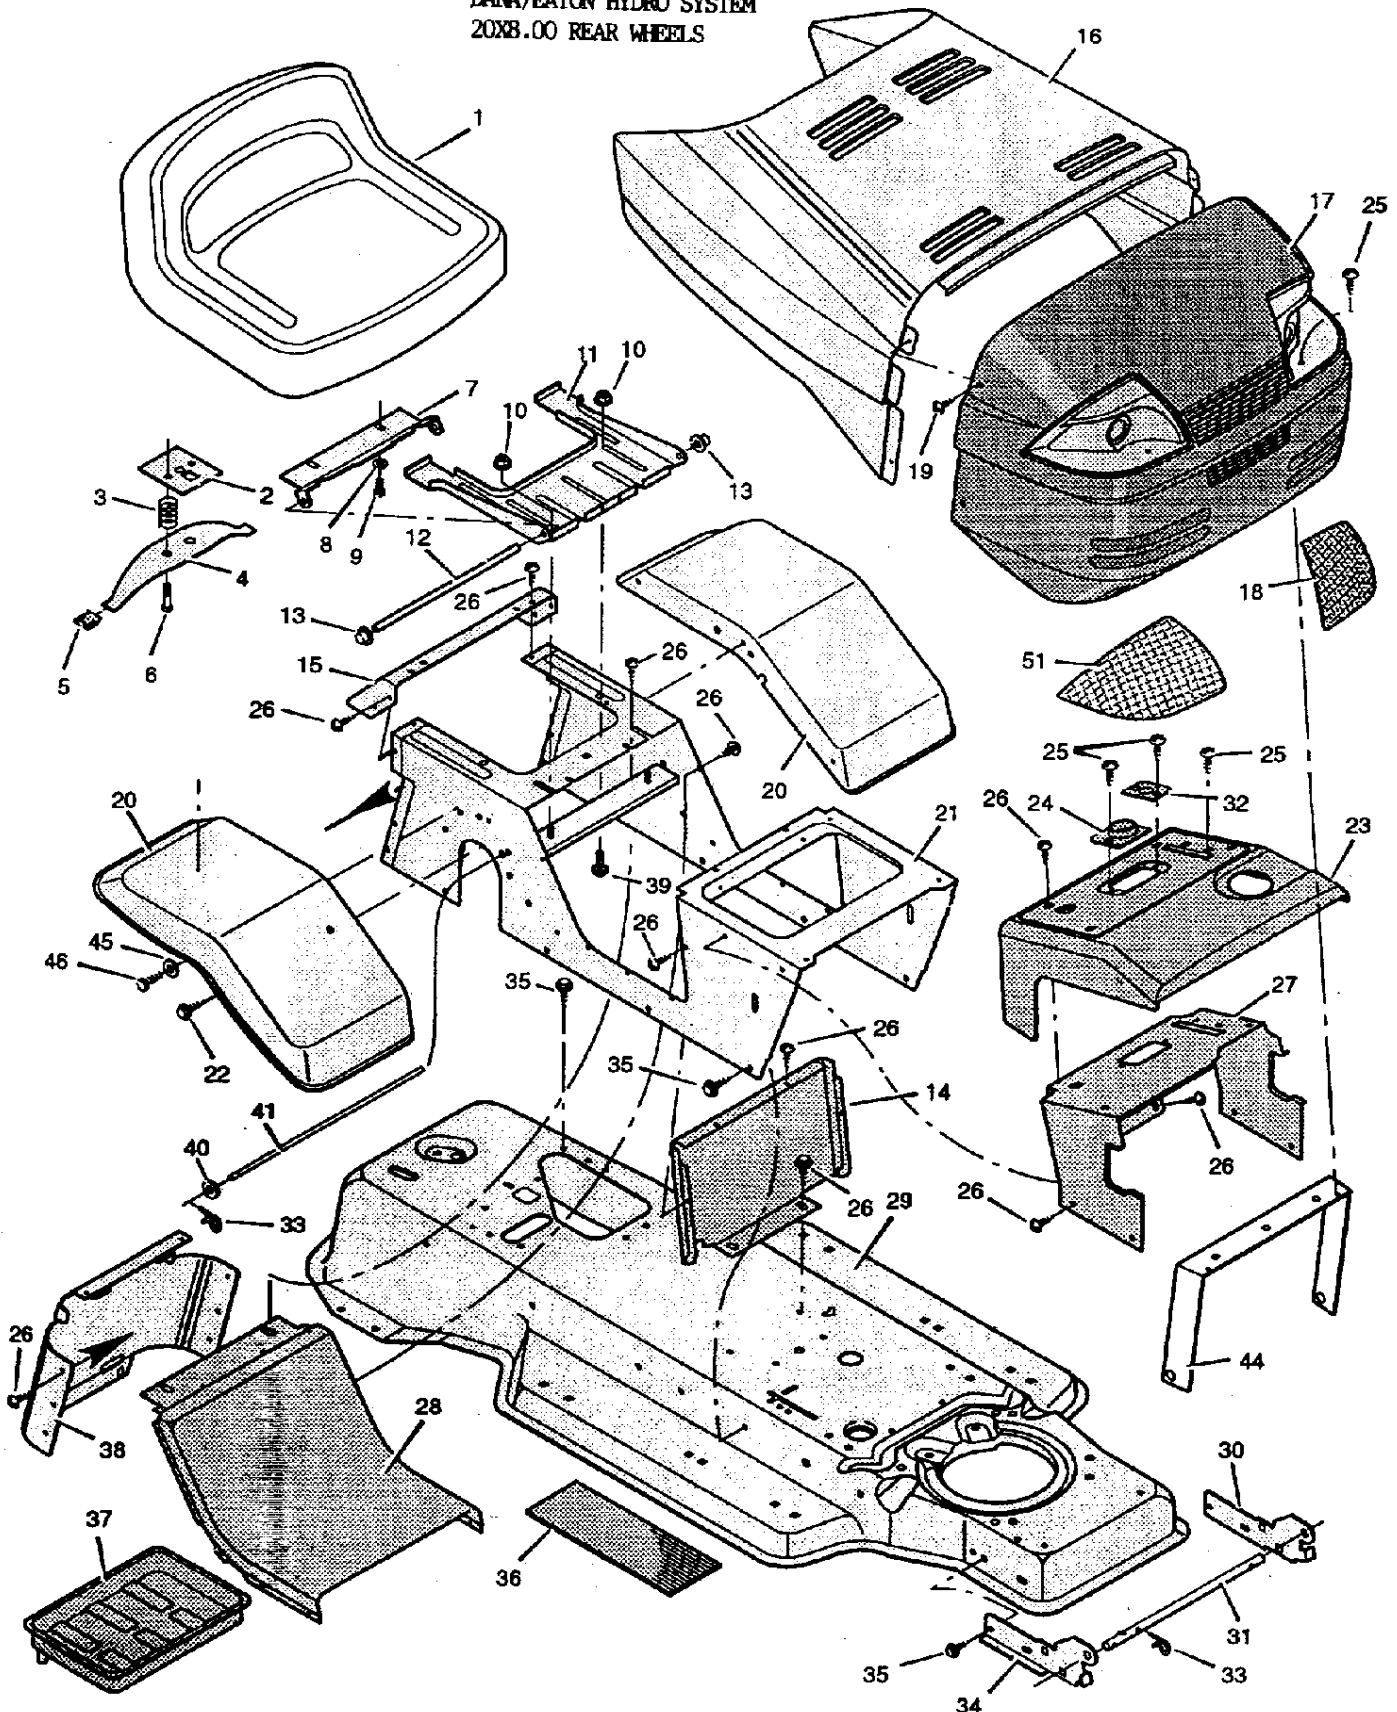

MODEL 46901x92A

46" S/D - L/T - HYDRO
16 HP B&S TWIN ENGINE
DANA/EATON HYDRO SYSTEM
20X8.00 REAR WHEELS

REPAIR PARTS CHASSIS & HOOD

ATTACHMENTS

24720	Lawn Sweeper	24760	Catcher Assembly
24455	Snow Blade	24850	Vac Wagon
24003	Wheel Weights	24577	Snow Thrower
		24538	Tire Chains

D-7

M32 (3/94)