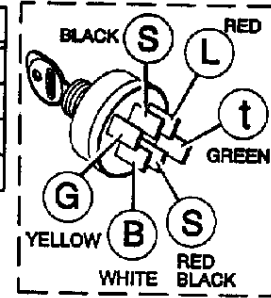

MODEL 46901x92A

REPAIR PARTS ELECTRICAL SYSTEM

POS.	FUNCTION	CIRCUIT (MAKE)
1	OFF	G+I
2	RUN LIGHTS	B+L
3	RUN	NONE
4	START	S+S

† NO TERMINAL MARKING

Key No.	Description	Part No.
1	Switch, Seat Sensor	91031
2	Locknut	15x66
3	Bolt, Hex	1x38Z
4	Battery	92691
5	Cable, Battery Ground	24x9
6	Screw	26x249
7	Cable, Red Battery	24x12
8	Cap, Ignition	91488
9	Solenoid	24285
10	Nut, Hex	91488
12	Switch, Ignition	92377
13	Key, Ignition	20728
14	Harness, Chassis Wire	250x52
15	Fuse	54212
16	Holder, Fuse	407078
17	Switch, PTO	91299
18	Screw	26x233
19	Switch, Clutch	24273
20	Engine	25x2
21	Socket, Light	92372
22	Bulb, Light	90084
23	Harness, Light Wire	250x40
24	Cover, Terminal	54148
26	Ammeter	93156