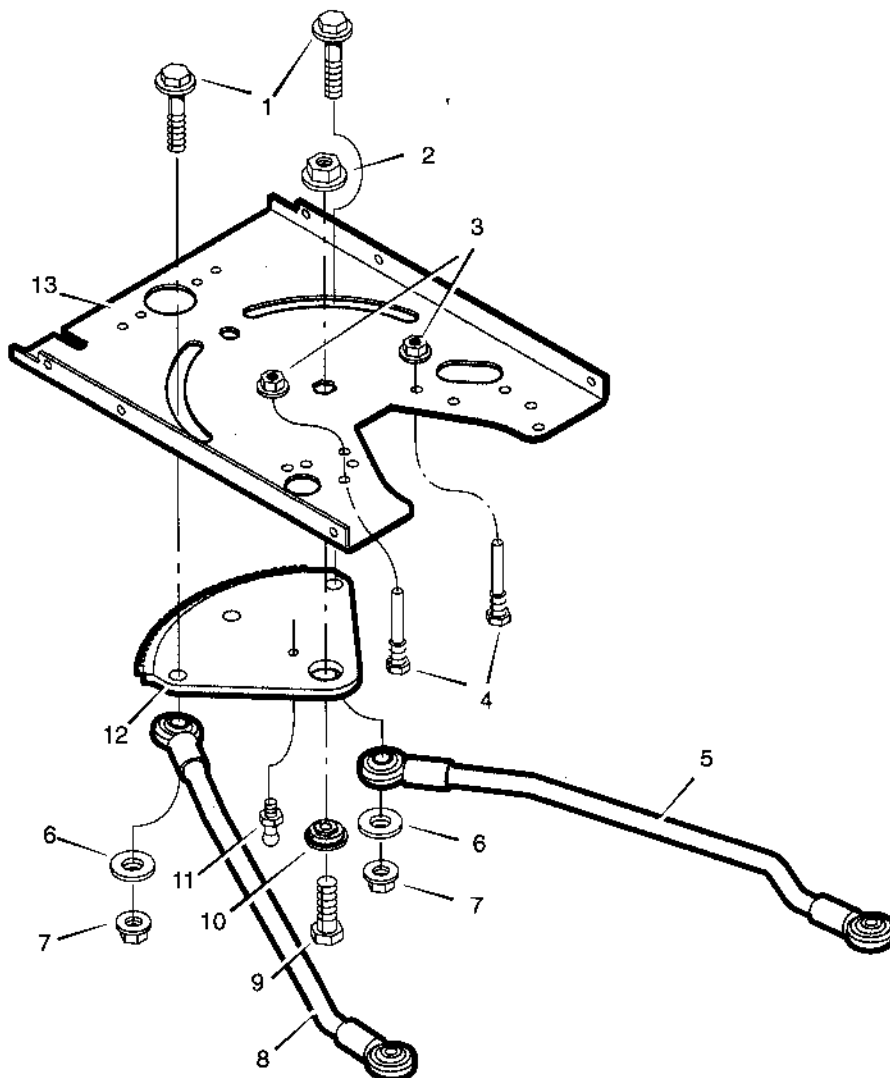

Key No.	Description	Part No.
1	Bolt, Shoulder	009x62
2	Nut, Lock	15x111
3	Nut, Flange	015x79
4	Guide, Screw	094384
5	Link, Left Drag	690146E700
6	Washer	17x168
7	Nut, Flange	015x84
8	Link, Right Drag	690145E700
9	Bolt	001x84
10	Bearing, Sector Gear	690180
11	Fitting, Lub	092530
12	Gear, Sector	690147E700
13	Plate, Steering	1001121E700