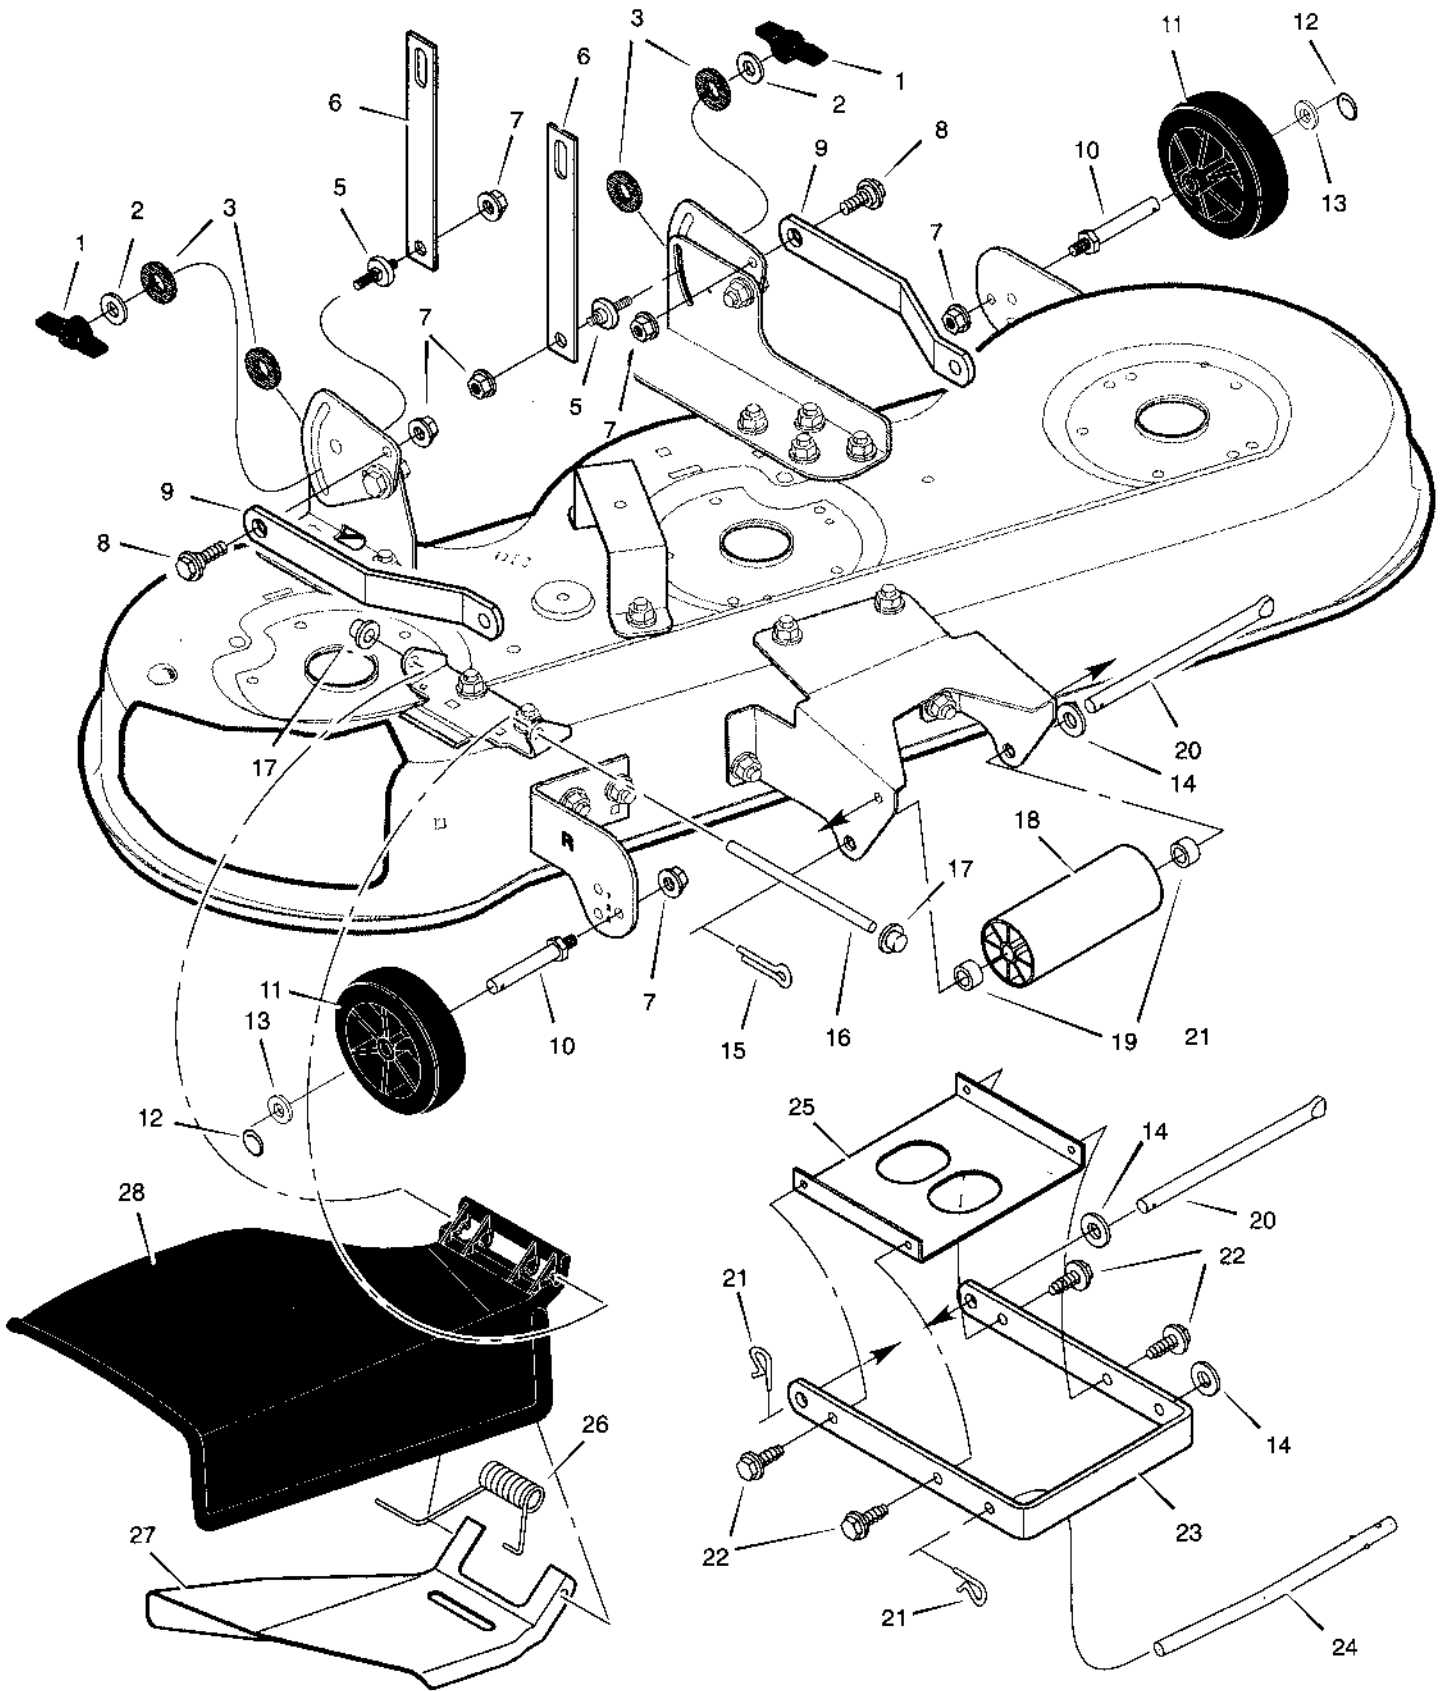

Key No.	Description	Part No.
1	Knob	094068
2	Washer	017x45
3	Pad, Friction	094137
5	Pin, Hanger	095194
6	Link, Lift	690550E700
7	Nut, Flange	015x84
8	Bolt, Shoulder	009x52
9	Bracket, Rear Suspension	690184E700
10	Bolt, Gauge Wheel	094025
11	Wheel	092683
12	Pin, Hair	031x11
13	Washer	017x91
14	Washer	17x103
15	Pin, Cotter	030x49
16	Rod, Deflector	092159 Z
17	Push-On Cap	028x23
18	Roller	1001252
19	Spacer	091925
20	Rod, Deck Suspension	094996
21	Pin, Hair	0031x4
22	Screw	26x249
23	Bracket, Front Suspension	094765E700
24	Rod, Hanger	094158 Z
25	Stiffener	094604E700
26	Spring	166x34
27	Deflector, Inside	092103E700
28	Deflector, Chute	092100