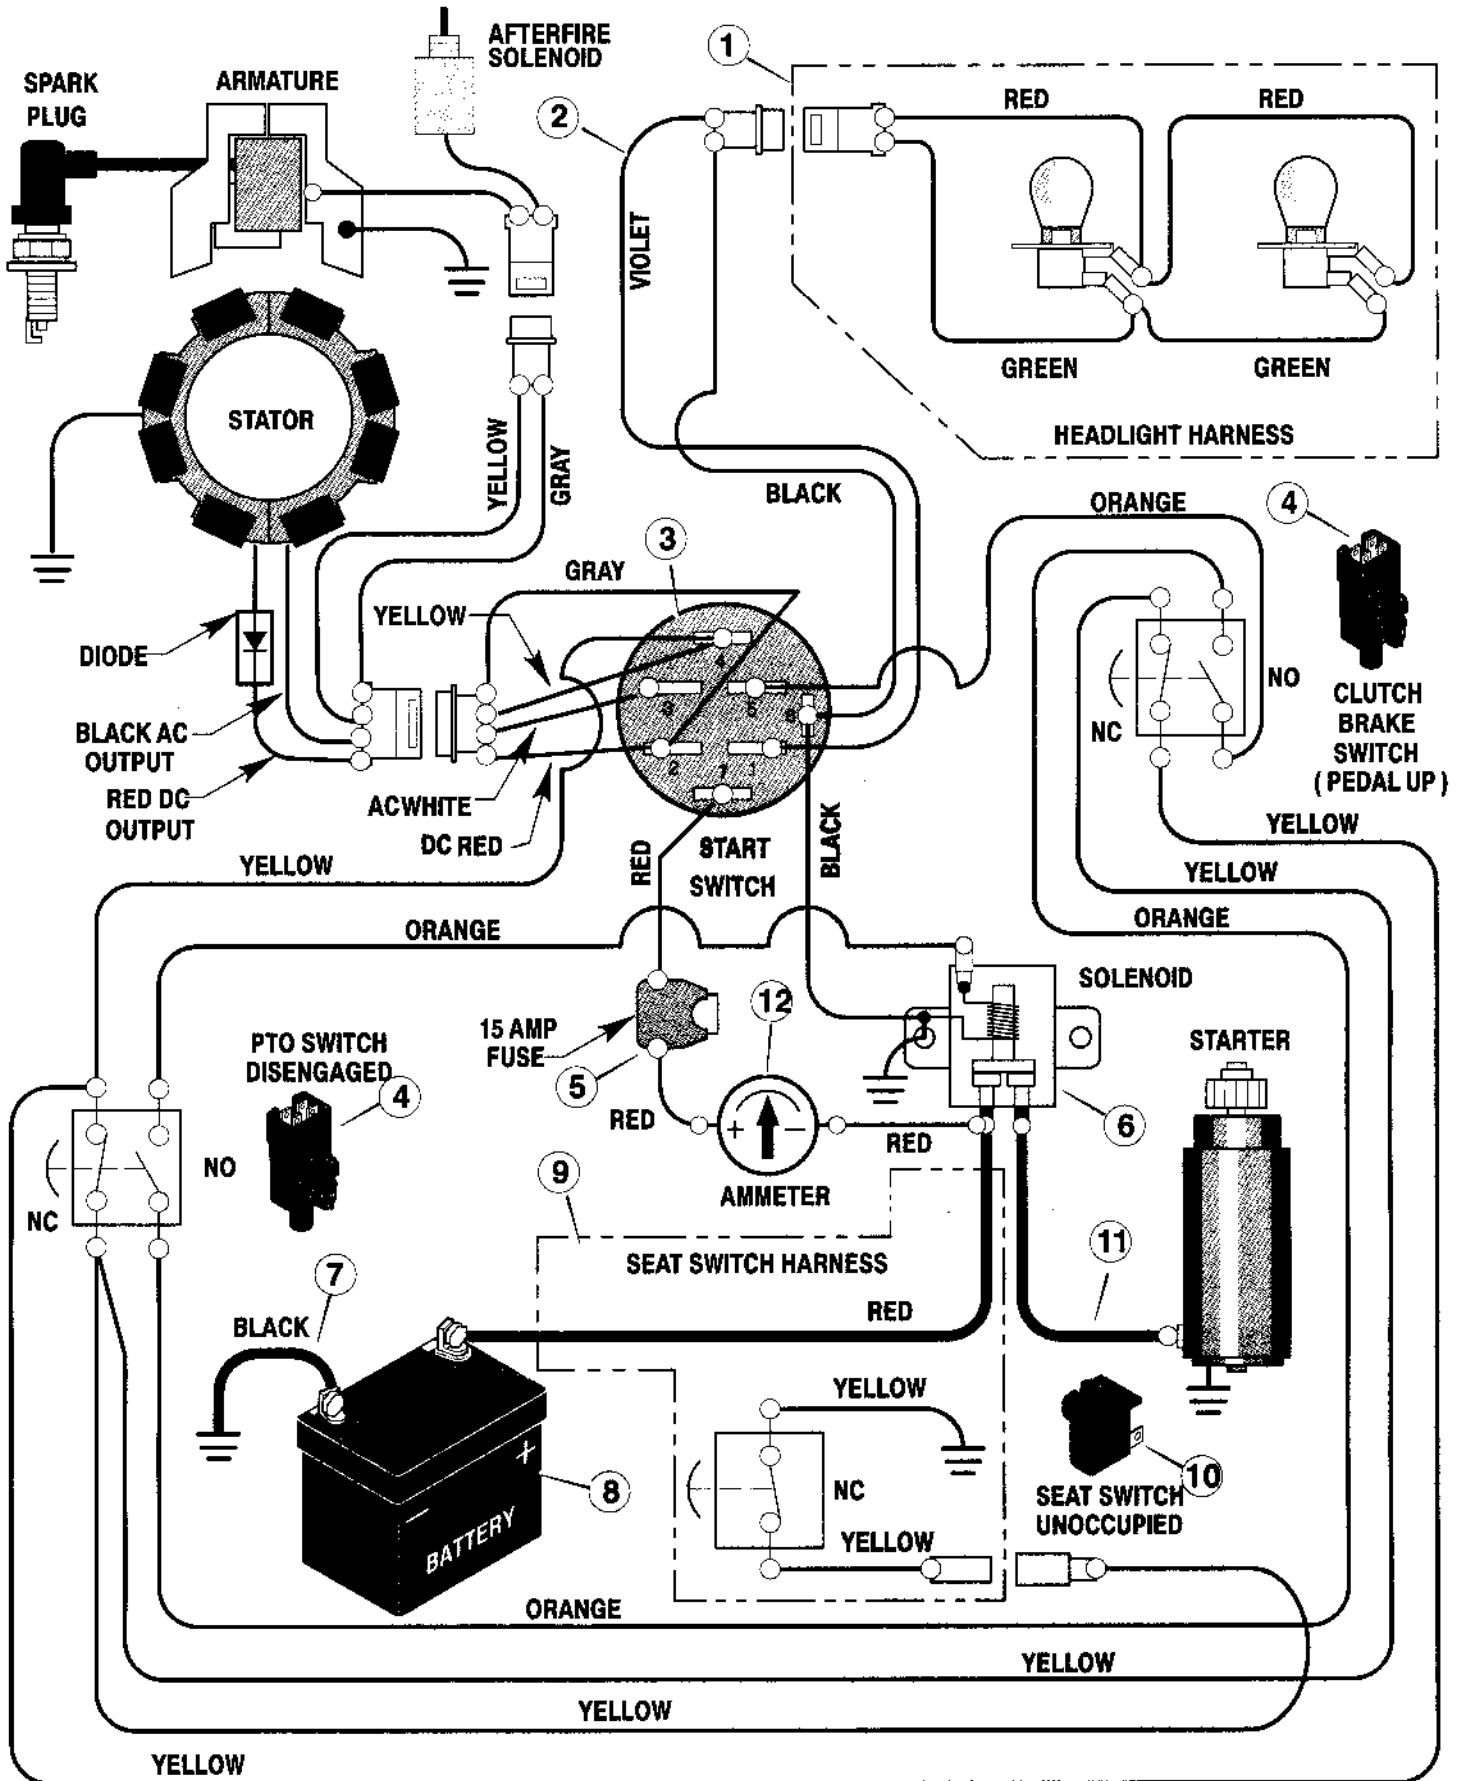

Key No.	Description	Part No.
1	Harness, Light Wire	250x92
	Socket, Light	92372
	Bulb, Light	90084
2	Harness, Chassis Wire	250x117
3	Switch, Ignition	92556
	Key, Ignition	20729
	Nut, Hex	91489
	Cap, Ignition	91488
4	Switch, Limit	94136
5	Fuse	54212
	Holder, Fuse	407078
6	Solenoid	7769224
	Screw, Mounting	26x229
	Locknut	15x116
7	Cable, Battery Ground	24x32
	Screw, Ground Cable	26x213
8	Battery	21075
	Bolt, Carriage	2x82
	Wingnut	14x79
9	Harness, Seat Switch Wire	250x67
10	Switch, Seat Sensor	94159
11	Cable	24x31
12	Ammeter	093156