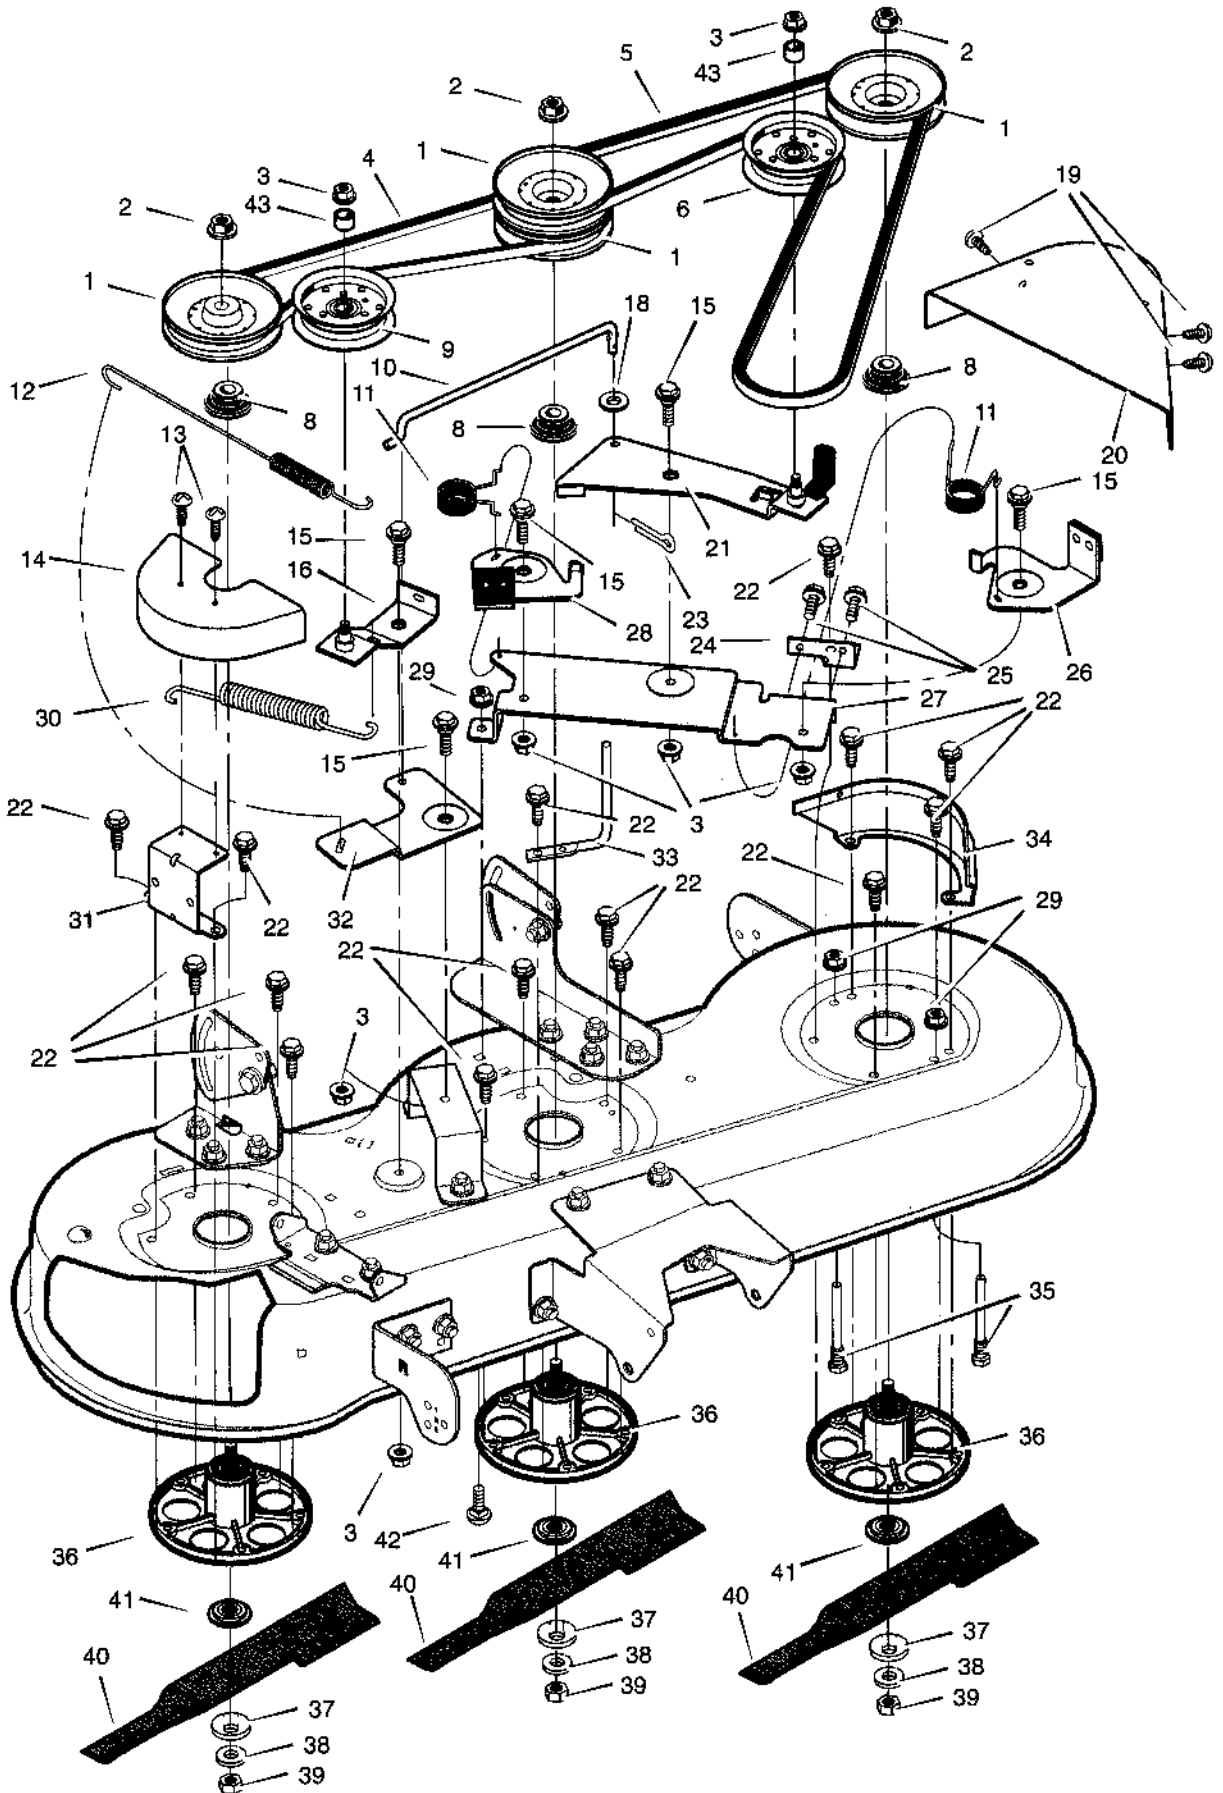

Key No.	Description	Part No.	Key No.	Description	Part No.
1	Pulley	094592	24	Bracket, Brake Plate	094602E700
2	Nut	15x140	25	Screw	26x249
3	Nut	015x98	26	Brake Assembly, Left	094640E700
4	Belt, Secondary	7769221	27	Plate, Brake Arm	094596E700
5	Belt, Primary	7769232	28	Brake Assembly, Center	094641E700
6	Pulley, Idler	690387	29	Nut, Flange	015x79
8	Spacer, Pulley	1001197	30	Spring	165x79
9	Pulley, Idler	690549	31	Bracket, Cover	092140E700
10	Link, Bell Crank	094606 Z	32	Bell Crank	094603E700
11	Spring	166x41	33	Guide, Belt	092116 Z
12	Spring	165x138	34	Bracket, Pulley Cover	690221E700
13	Screw	26x270	35	Guide, Belt	091754
14	Cover, Right Pulley	094607E700	36	Assembly, Jackshaft Housing	1001200
15	Bolt, Shoulder	009x39	37	Washer	17x166
16	Arm Assembly, Idler	094639E700	38	Washer	17x165
18	Washer	017x47	39	Nut, Blade	15x100
19	Screw	26x277	40	Blade	7769204
20	Cover, Left Pulley	094645E700	41	Adapter, Blade	7769213
21	Arm Assembly, Idler	690579E700	42	Bolt, Carriage	002x53
22	Bolt	0025x7	43	Spacer	690369
23	Pin, Cotter	030x20