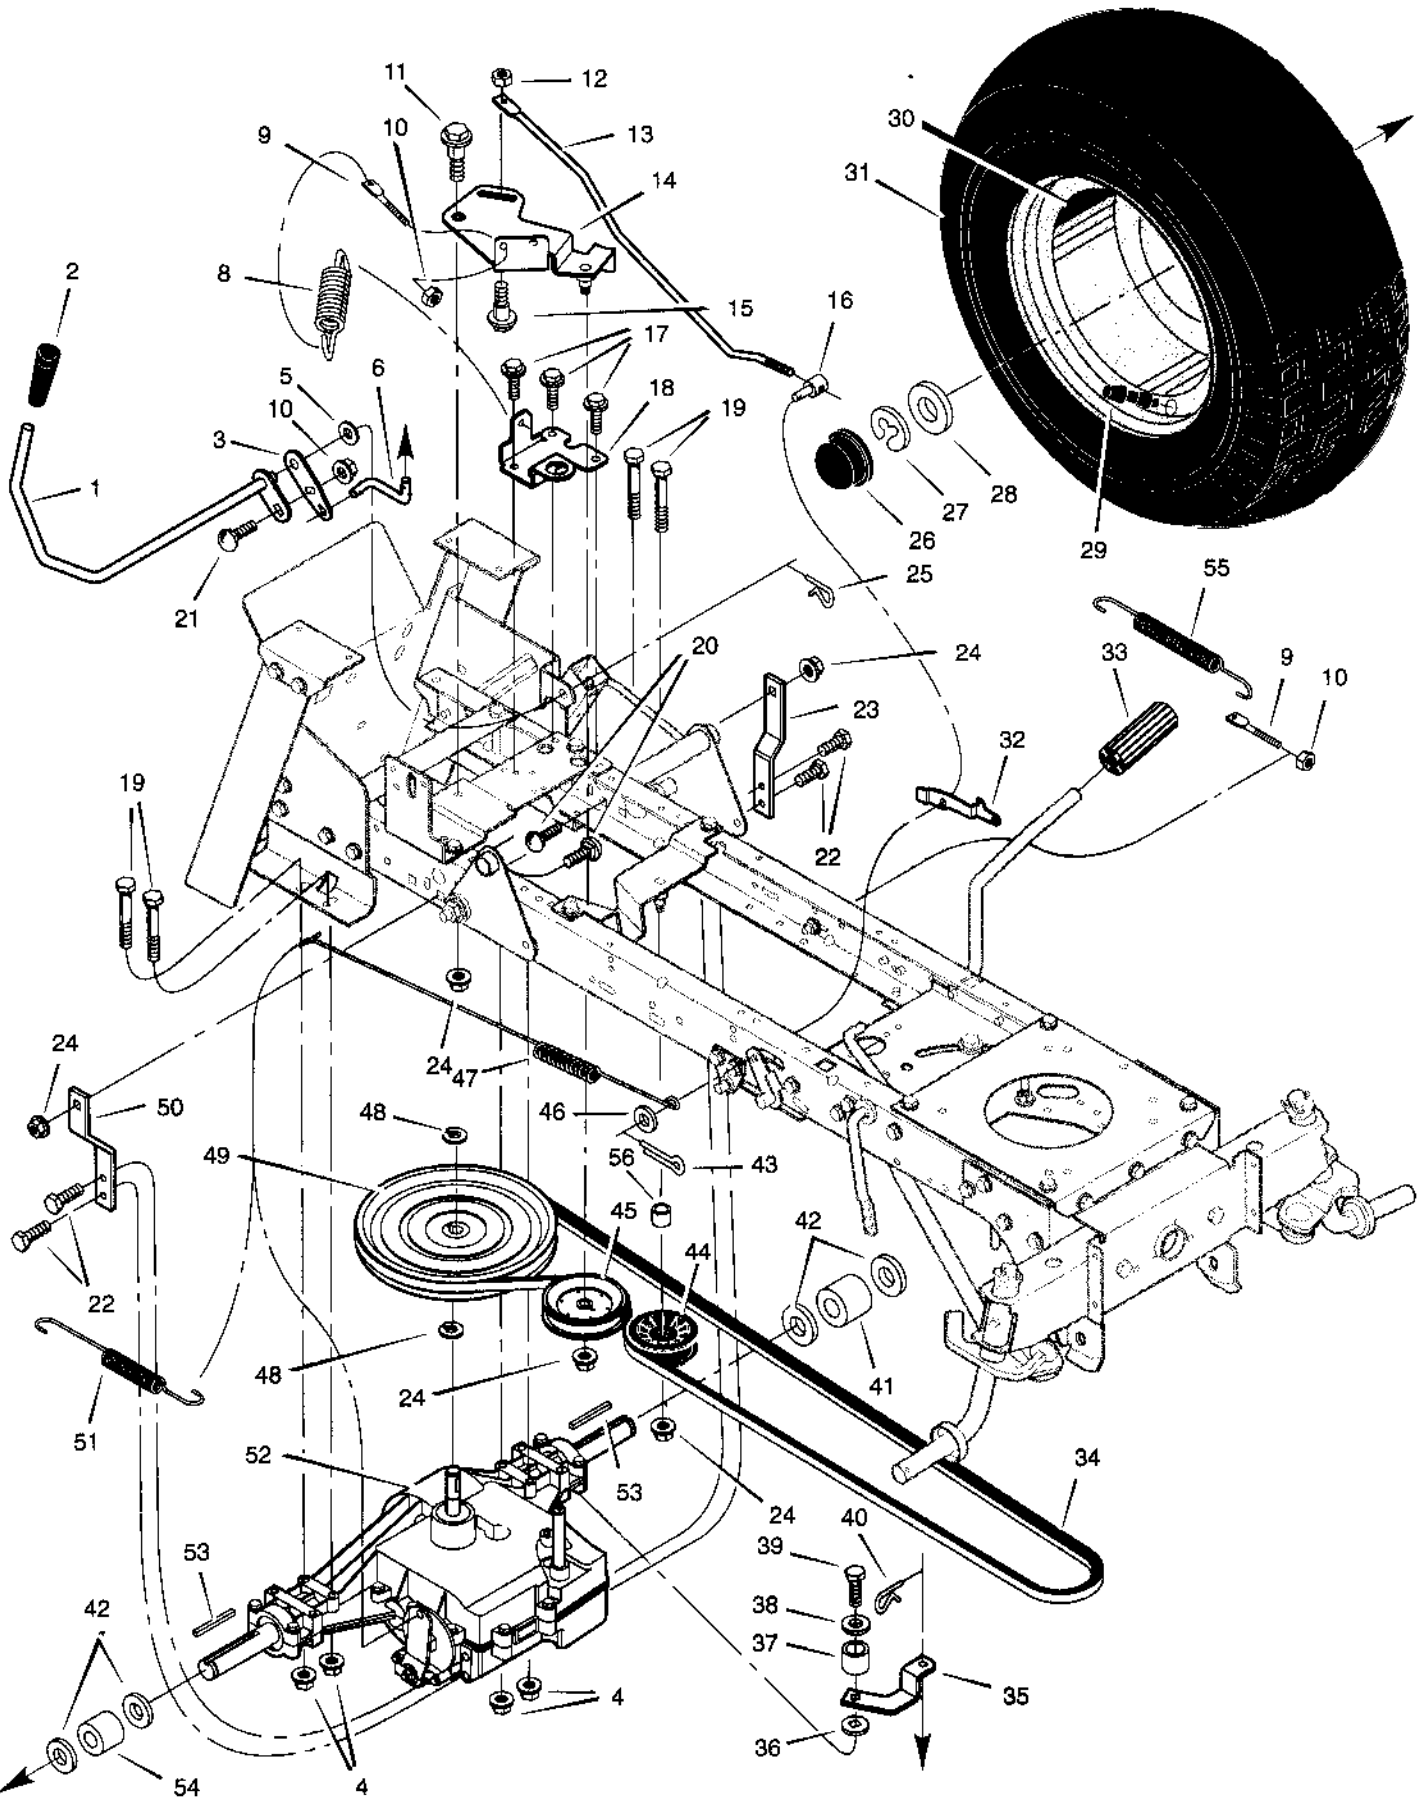

MODEL 461008x692A

REPAIR PARTS MOTION DRIVE

Key No.	Description	Part No.	Key No.	Description	Part No.
1	Lever, Shift	690366Z	30	Wheel and Tire	093263-601
2	Grip	092697	31	Tire *	091923
3	Plate, Adjusting	690131 Z	--	Tube	407049
4	Nut	015x88	32	Latch, Parking Brake	094045 Z
5	Washer	17x103	33	Pedal	021544
6	Link, Shift	690130 Z	34	Belt, Drive	037x68
8	Spring, Extension	165x116	35	Yoke, Shift	690129 Z
9	Stud, Spring	094042 Z	36	Washer, Square	17x148
10	Nut	015x79	37	Pilot, Support	091889
11	Bolt, Shoulder	009x39	38	Washer	017x38
12	Nut	015x89	39	Capscrew	06x105
13	Rod, Clutch	094041 Z	40	Pin, Hair	0031x6
14	Arm Assembly, Idler	690364 Z	41	Spacer, Left	690213 Z
15	Bolt, Shoulder	009x54	42	Washer	17x118 Z
16	Nut, Adjusting	094815	43	Pin, Cotter	030x20
17	Screw	26x249	44	Pulley, V Idler	690410
18	Bracket, Spring Mount	690070E700	45	Pulley, Backside Idler	023339
19	Bolt	01x155	46	Washer	17x169
20	Bolt, Carriage	002x78	47	Spring, Brake	165x115
21	Bolt, Carriage	002x53	48	Ring, Snap	0011x7
22	Bolt	26x216	49	Pulley, Drive	690181
23	Bracket, Left Torque	690081E700	50	Bracket, Right Torque	690080E700
24	Nut	015x84	51	Spring, Extension	165x92
25	Pin, Hair	0031x4	52	Transmission †	-----
26	Cap, Hub	094618	53	Key, Square	024039
27	E-Ring	011x23	54	Spacer, Right	690214 Z
28	Washer	17x193	55	Spring, Extension	165x133
29	Stem, Valve	024373	56	Spacer	690369

* When you order a tire, make sure to give the brand name of the tire so that the tread pattern on the tire will match.

† For information on Replacement Parts see the Central Parts Distributor in your area.