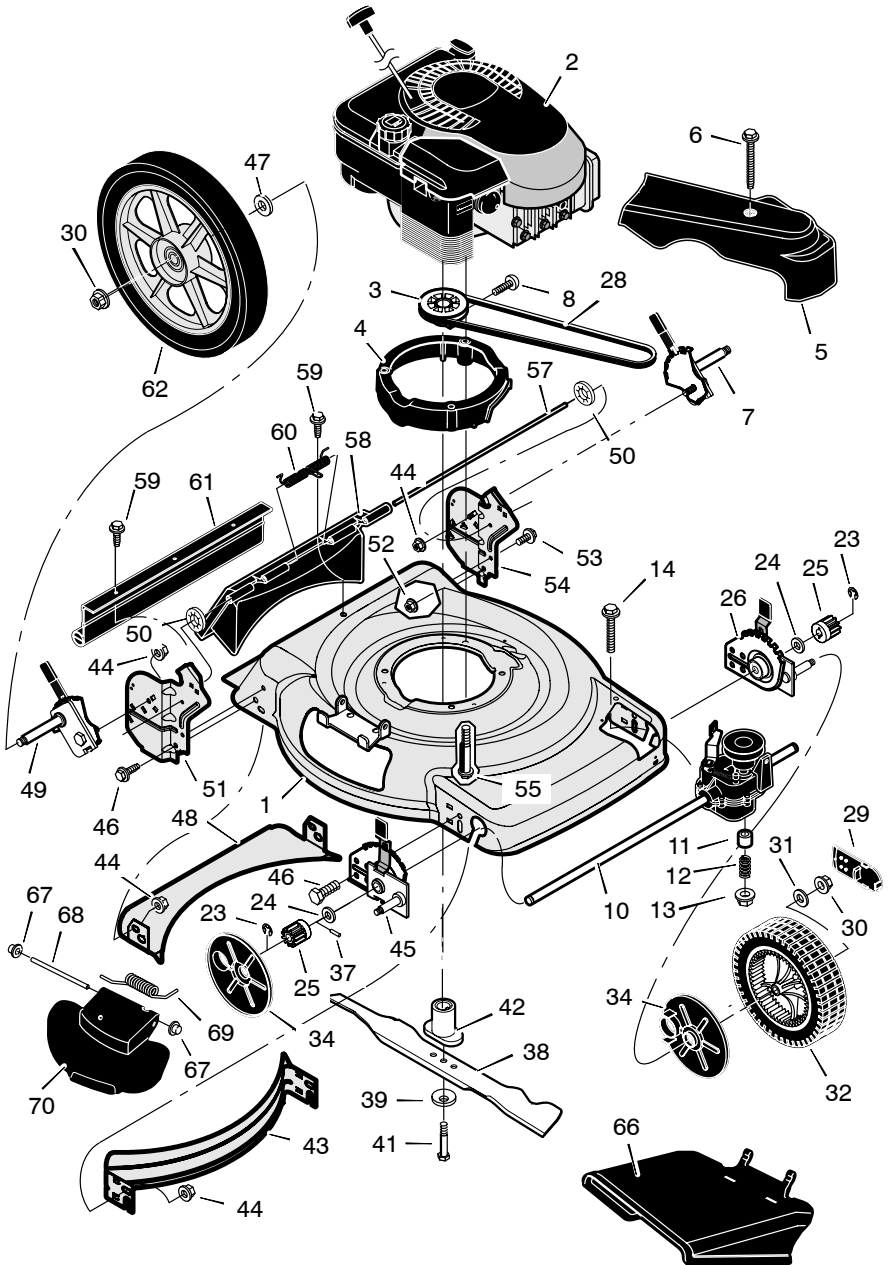

Model 229611x99A

Model 229611x99A

KEY NO.	PART NO.	DESCRIPTION	KEY NO.	PART NO.	DESCRIPTION
1	7501042	Housing	41	01x144	Bolt
2	-----	Engine *	42	1101826	Adapter, Blade
3	1101653	Pulley, Drive	43	672915E700	Baffle, Front **
4	1101639	Spacer, Engine (Black)	44	015x68	Nut, Flange
	1101640	Spacer, Engine (Gray)	45	1101028	Adjuster, Right Front Height
5	1101596	Cover, Belt (Black)	46	001x85	Bolt
	1101568	Cover, Belt (Gray)	47	0020x3	Washer
6	26x304	Screw	48	672916E700	Baffle, Rear **
7	1102017	Adjuster, Left Rear Height	49	1102016	Adjuster, Right Rear Height
8	26x303	Screw	50	028x49	Retainer, Push
10	1101571	Transmission - Note: There are no internal serviceable parts for the transmission.	51	1102122E701	Bracket, Right Handle
11	043844	Spacer	52	015x68	Nut, Flange
12	164x27	Spring, Compression	53	001x85	Bolt
13	015x88	Nut	54	1102123E701	Bracket, Left Handle
14	01x156	Bolt	55	025x11	Bolt, Engine
23	011x16	E-Ring	57	215x21	Rod, Pivot +
24	17x186	Washer	58	1101070	Door, Rear (Black)
25	071792	Gear, Pinion		1101071	Door, Rear (Gray)
26	1101029	Adjuster, Left Front Height	59	26x245	Screw
28	37x123	Belt	60	166x44	Spring +
29	672122	Cap, Hub	61	672684	Guard, Rear
30	015x84	Nut, Flange	62	1102159	Wheel & Tire, Rear
31	17x169	Washer	66	1101097	Deflector, Chute (Black)
32	071133	Wheel & Tire, Front		672917	Deflector, Chute (Gray)
34	071780	Cover, Dust	67	028x42	Push On Cap
37	043629	Pin, Drive	68	215x19 Z	Rod, Pivot
38	1101823E701	Blade	69	166x38	Spring, Torsion
39	1101989	Washer, Belleville	70	1101098	Cover, Mulch (Black)
				672920	Cover, Mulch (Gray)
			--	F-050408L	Book, Instruction

* For information on Replacement Parts for this engine contact the manufacturer.

** Included with Housing, Key No. 1.

+ Included with Key No. 58.