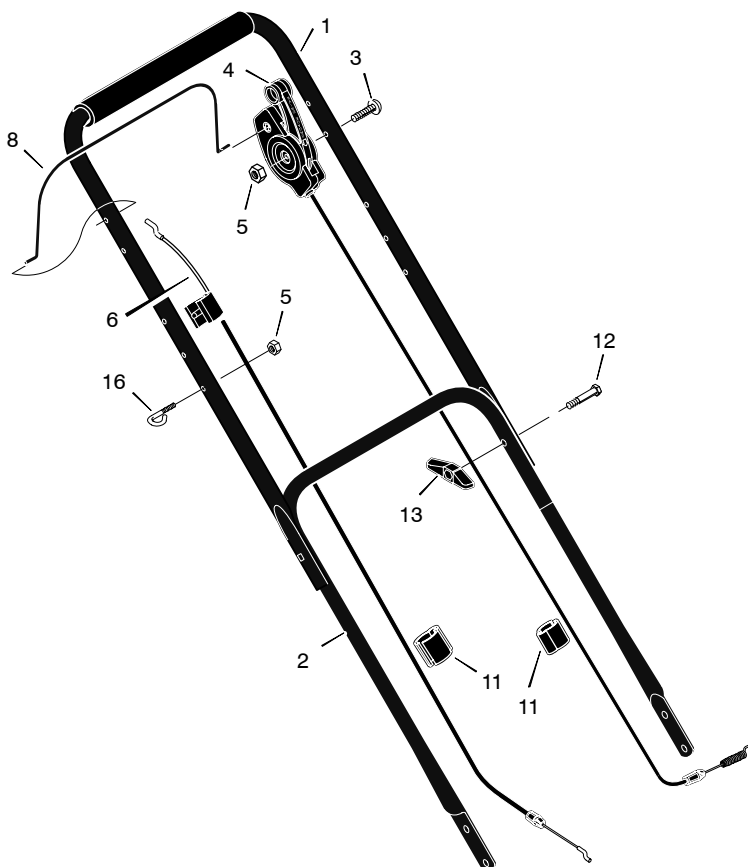

HANDLE – RECOIL–START MODELS

KEY NO.	DESCRIPTION	PART NO.	KEY NO.	DESCRIPTION	PART NO.
1	Handle, Upper (Black)	1101557E701	6	Cable, Stop *	1101365
	Handle, Upper (Gray)	1101557E724		Cable, Stop #	1101366
2	Handle, Lower (Black)	672906E701		Cable, Stop +	1101365
	Handle, Lower (Gray)	672906E724	8	Lever, Stop	1101076E701
3	Bolt	025x14	11	Fastener, Cable	1101353
4	Control, Drive	1101670	12	Bolt	002x77
5	Locknut	15x116	13	Knob	071294
			16	Guide, Rope	071530

KEY NO.	DESCRIPTION	PART NO.	KEY NO.	DESCRIPTION	PART NO.
1	Engine	--- * ---	28	Pin, Spring	032x64
2	Housing	7501039	29	Base, Engine (Black)	1101786
3	Height Adjuster, Left Rear	672641		Base, Engine (Gray)	1101787
4	Knob	071495	30	Cover, Belt (Black)	1101830
5	Wheel and Tire, Rear #	-----		Cover, Belt (Gray)	1101831
6	Locknut, Flange	015x84	31	Screw	26x313
7	Bolt, Carriage	002x81	32	Bolt	01x118
9	Bolt, Engine	025x11	33	Spacer	043844
10	Nut	015x68	34	Spring	164x27
11	Height Adjuster, Left Front	672643	35	Nut	015x88
12	Washer, Belleville	17x137	36	Pin, Drive	043629
13	Washer	17x124	37	Transmission	1101571
14	Bolt, Hex	01x148	38	Washer	17x186
15	Blade, Side Discharge Blade, Mulcher	042225E701 1101120E701	39	Gear, Pinion	071792
16	Adapter, Blade	672094	40	E-Ring	011x16
17	Height, Adjuster, Right Frt.	672642	41	Cover, Dust	071780
18	Height, Adjuster, Right Rr.	672640	42	Washer	17x169
19	Guard, Rear	672738	43	Bracket, Left Handle	1101303E700
20	Screw	26x245	44	Bracket, Right Handle	1101302E700
21	Deflector, Chute	672421	45	Belt, Briggs & Stratton Belt, Tecumseh	37x123
22	Push-On Cap	028x42	54	Bolt	001x85
23	Pin, Pivot	215x11 Z	55	Hub Cap	043615
24	Spring	0166x5	56	Plate, Mulch - <i>Optional</i>	672422 Z
25	Baffle	672744E701	57	Cover, Transmission	1101961
26	Wheel and Tire, Drive #	-----	-	Book, Instruction	F-040408L
27	Pulley	1101653			