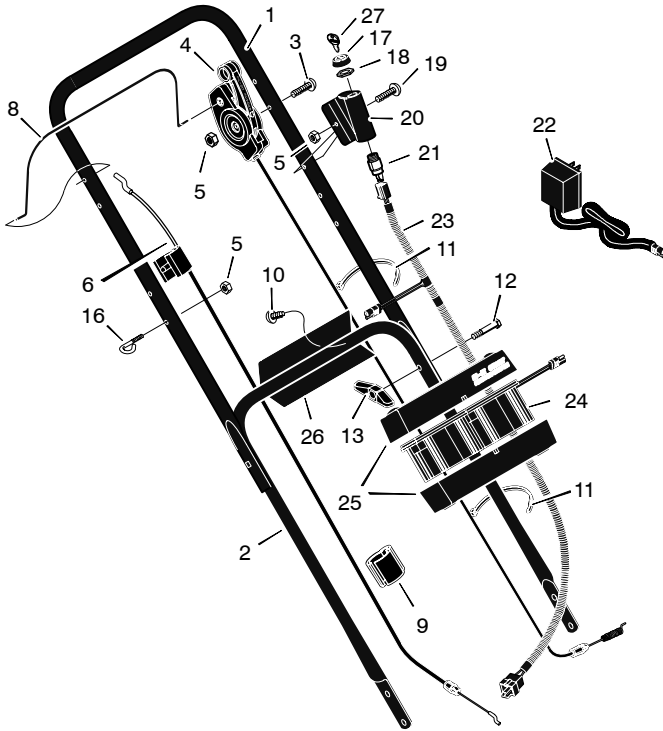

HANDLE – ELECTRIC-START MODELS

KEY NO.	DESCRIPTION	PART NO.	KEY NO.	DESCRIPTION	PART NO.
1	Handle, Upper (Black)	1101557E701	12	Bolt	002x77
	Handle, Upper (Gray)	1101557E724	13	Knob	071294
2	Handle, Lower (Black)	672907E701	16	Guide, Rope	071530
	Handle, Lower (Gray)	672907E724	17	Cap	091488
3	Bolt	025x14	18	Nut	091489
4	Control, Drive	1101670	19	Bolt	3x136
5	Locknut	15x116	20	Cover, Ignition	671916
6	Cable, Stop *	1101365	21	Switch Ignition & Key	776011
	Cable, Stop #	1101366	22	Charger, Battery	671992
	Cable, Stop +	1101365	23	Harness, Wiring	776012
8	Lever, Stop	1101076E701	24	Battery	776014
9	Fastener, Cable	1101353	25	Case, Battery	776013
10	Screw	26x220	26	Bracket, Battery	671959
11	Tie, Cable	071372	27	Key, Ignition	672220

* Used on Briggs & Stratton Quantum engines.

Used on Tecumseh engines..

+ Used on Briggs & Stratton Classic, Sprint & Quattro, Q-Style and QS-Style engines.