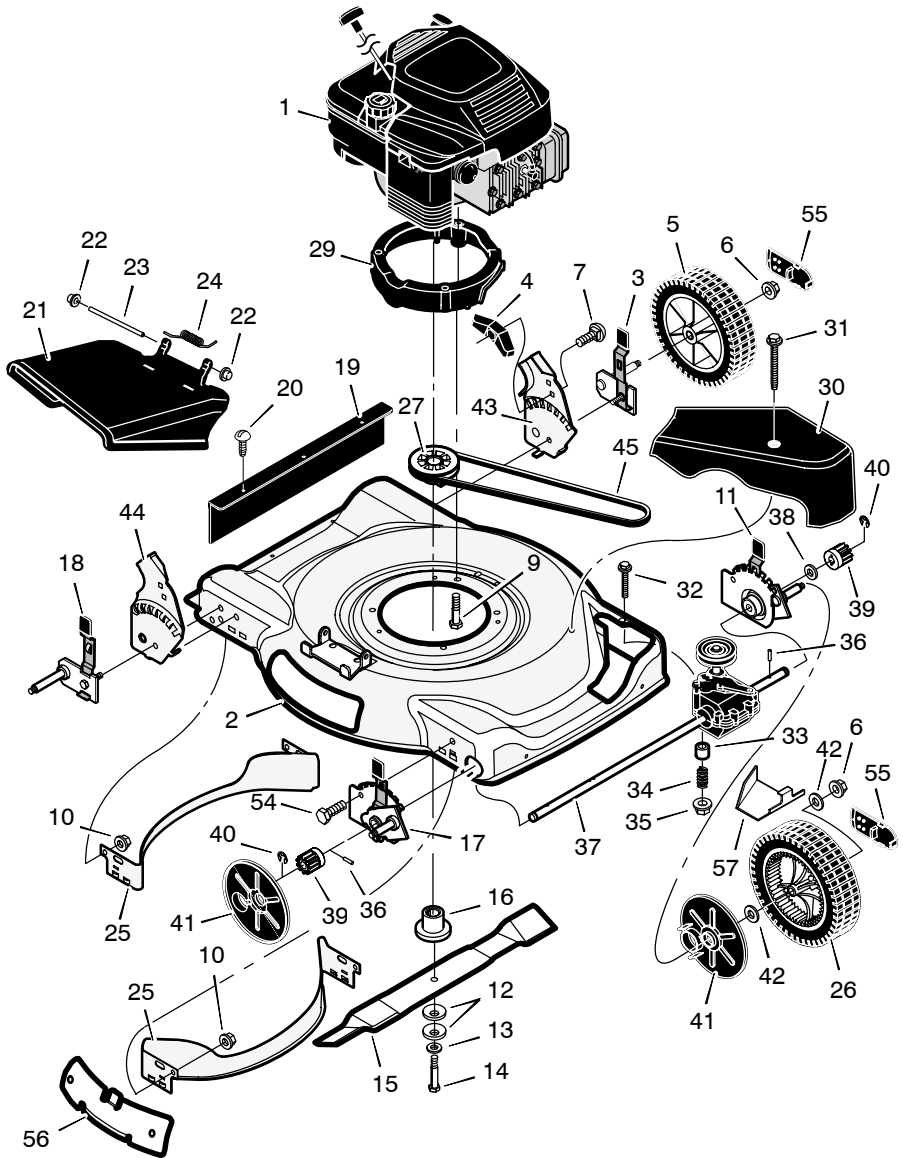

MODELS WITH STANDARD WHEELS

MODELS WITH STANDARD WHEELS

KEY NO.	DESCRIPTION	PART NO.	KEY NO.	DESCRIPTION	PART NO.
1	Engine	--- * ---	28	Pin, Spring	032x64
2	Housing	7501039	29	Base, Engine (Black)	1101786
3	Height Adjuster, Left Rear	672641		Base, Engine (Gray)	1101787
4	Knob	071495	30	Cover, Belt (Black)	1101830
5	Wheel and Tire, Rear #	-----		Cover, Belt (Gray)	1101831
6	Locknut, Flange	015x84	31	Screw	26x313
7	Bolt, Carriage	002x81	32	Bolt	01x118
9	Bolt, Engine	025x11	33	Spacer	043844
10	Nut	015x68	34	Spring	164x27
11	Height Adjuster, Left Front	672643	35	Nut	015x88
12	Washer, Belleville	17x137	36	Pin, Drive	043629
13	Washer	17x124	37	Transmission	1101571
14	Bolt, Hex	01x148	38	Washer	17x186
15	Blade, Side Discharge Blade, Mulcher	042225E701 1101120E701	39	Gear, Pinion	071792
16	Adapter, Blade	672094	40	E-Ring	011x16
17	Height, Adjuster, Right Frt.	672642	41	Cover, Dust	071780
18	Height, Adjuster, Right Rr.	672640	42	Washer	17x169
19	Guard, Rear	672738	43	Bracket, Left Handle	1101303E700
20	Screw	26x245	44	Bracket, Right Handle	1101302E700
21	Deflector, Chute	672421	45	Belt, Briggs & Stratton Belt, Tecumseh	37x123
22	Push-On Cap	028x42	54	Bolt	001x85
23	Pin, Pivot	215x11 Z	55	Hub Cap	043615
24	Spring	0166x5	56	Plate, Mulch - <i>Optional</i>	672422 Z
25	Baffle	672744E701	57	Cover, Transmission	1101961
26	Wheel and Tire, Drive #	-----	-	Book, Instruction	F-040408L
27	Pulley	1101653			

* Parts are available from an Authorized Engine Service Center. See "Engines, Gasoline" or "Gasoline Engines" in the yellow pages of the telephone directory.

See the "Wheel And Tire Parts List" page.