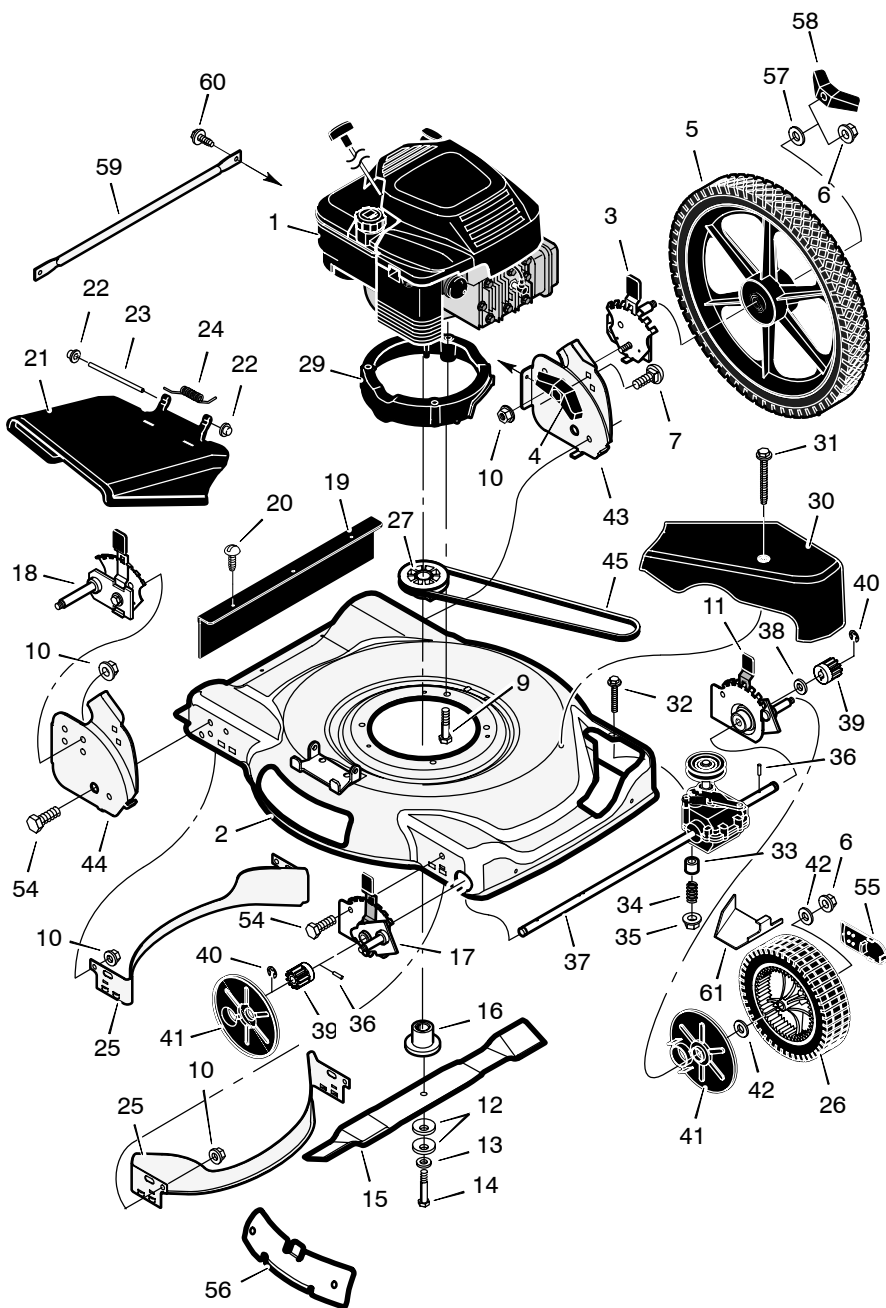

MODELS WITH 14" REAR WHEELS

MODELS WITH 14" REAR WHEELS

KEY NO.	DESCRIPTION	PART NO.	KEY NO.	DESCRIPTION	PART NO.
1	Engine	--- * ---	29	Base, Engine (Black)	1101786
2	Housing	7501038		Base, Engine (Gray)	1101787
3	Height Adjuster, Left Rear	672645	30	Cover, Belt (Black)	1101830
4	Knob	071495		Cover, Belt (Gray)	1101831
5	Wheel and Tire, Rear #	-----	31	Screw	26x313
6	Locknut, Flange	015x84	32	Bolt	01x118
7	Bolt, Carriage	002x81	33	Spacer	043844
9	Bolt, Engine	025x11	34	Spring	164x27
10	Nut	015x68	35	Nut	015x88
11	Height Adjuster, Left Front	672643	36	Pin, Drive	043629
12	Washer, Belleville	17x137	37	Transmission	1101571
13	Washer	17x124	38	Washer	17x186
14	Bolt, Hex	01x148	39	Gear, Pinion	071792
15	Blade, Side Discharge Blade, Mulcher	042225E701 1101120E701	40	E-Ring	011x16
16	Adapter, Blade	672094	41	Cover, Dust	071780
17	Height, Adjuster, Right Frt.	672642	42	Washer	17x169
18	Height, Adjuster, Right Rr.	672644	43	Bracket, Left Handle	1101305E700
19	Guard, Rear	672738	44	Bracket, Right Handle	1101304E700
20	Screw	26x245	45	Belt, Briggs & Stratton Belt, Tecumseh	37x123
21	Deflector, Chute	672421	54	Bolt	001x85
22	Push-On Cap	028x42	55	Hub Cap	043615
23	Pin, Pivot	215x11 Z	56	Plate, Mulch - <i>Optional</i>	672422 Z
24	Spring	0166x5	57	Washer	017x67 Z
25	Baffle	672744E701	58	Knob, Axle	672449
26	Wheel and Tire, Drive #	-----	59	Brace	672728E700
27	Pulley	1101653	60	Screw	26x263
28	Pin, Spring	032x64	61	Cover, Transmission	1101961
			-	Book, Instruction	F-040408L

* Parts are available from an Authorized Engine Service Center. See "Engines, Gasoline" or "Gasoline Engines" in the yellow pages of the telephone directory.

See the "Wheel And Tire Parts List" page.