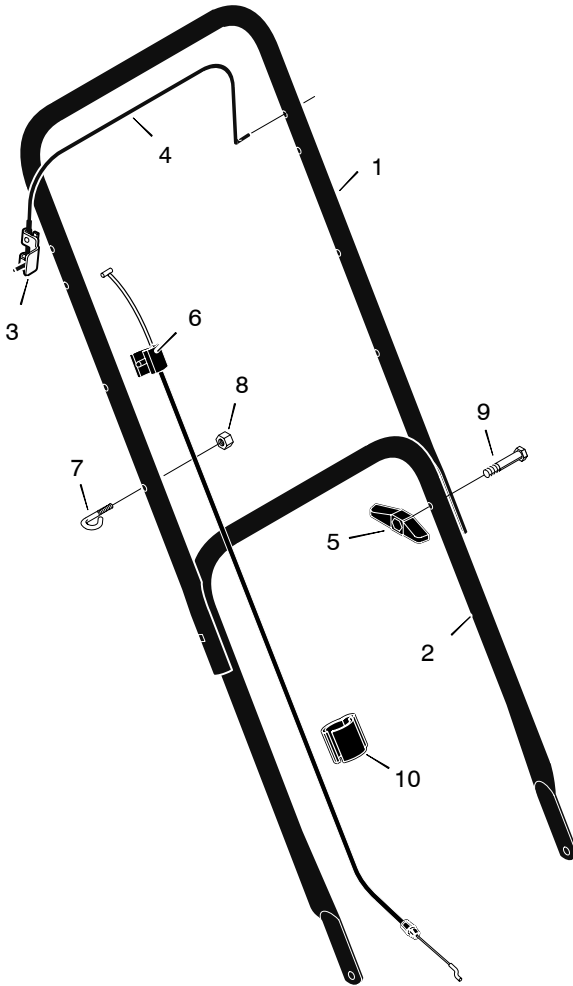

HANDLE – BRIGGS & STRATTON MODELS

KEY NO.	DESCRIPTION	PART NO.	KEY NO.	DESCRIPTION	PART NO.
1	Handle, Upper (Black) Handle, Upper (Gray)	1101556E701 1101556E724	12	Guide, Rope	071530
2	Handle, Lower (Black) Handle, Lower (Gray)	71137E701 71137E724	13	Engine Stop Lever	043653E700
3	Bolt	002x77	14	Bracket, Stop Lever	1101454
4	Knob, Plastic	071294	15	Fastener, Cable	1101353
7	Locknut	15x116	16	Engine Stop Cable * Engine Stop Cable #	672840 1101181

* Used on Briggs & Stratton Classic, Sprint, and Quattro, Q-Style and QS-Style engines.

Used on Briggs & Stratton Quantum engines.

HANDLE – TECUMSEH ENGINE MODELS

KEY NO.	DESCRIPTION	PART NO.	KEY NO.	DESCRIPTION	PART NO.
1	Handle, Upper (Black) Handle, Upper (Gray)	1101556E701 1101556E724	6	Engine Stop Cable	672835
2	Handle, Lower (Black) Handle, Lower (Gray)	71137E701 71137E724	7	Guide, Rope	071530
3	Bracket, Stop Lever	1101454	8	Locknut	15x116
4	Lever, Stop	043653E700	9	Bolt	002x77
5	Knob, Plastic	071294	10	Fastener, Cable	1101353