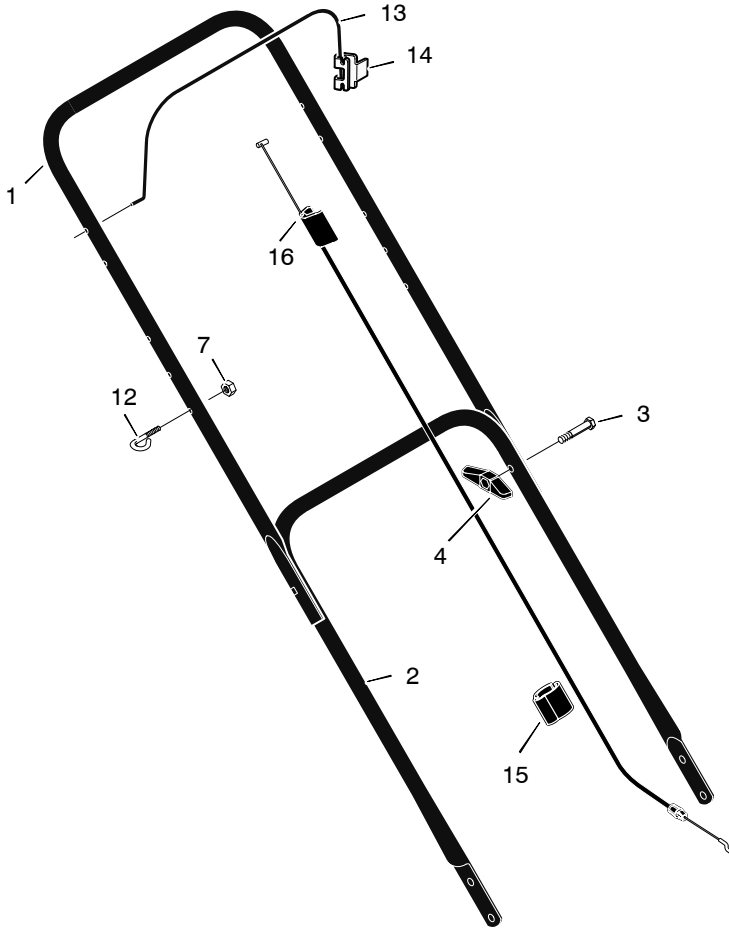

HANDLE – BRIGGS & STRATTON MODELS

KEY NO.	DESCRIPTION	PART NO.	KEY NO.	DESCRIPTION	PART NO.
1	Handle, Upper (Black) Handle, Upper (Gray)	1101556E701 1101556E724	12	Guide, Rope	071530
2	Handle, Lower (Black) Handle, Lower (Gray)	71137E701 71137E724	13	Engine Stop Lever	043653E700
3	Bolt	002x77	14	Bracket, Stop Lever	1101454
4	Knob, Plastic	071294	15	Fastener, Cable	1101353
7	Locknut	15x116	16	Engine Stop Cable * Engine Stop Cable #	672840 1101181

* Used on Briggs & Stratton Classic, Sprint, and Quattro, Q-Style and QS-Style engines.

Used on Briggs & Stratton Quantum engines.

HANDLE – TECUMSEH ENGINE MODELS

KEY NO.	DESCRIPTION	PART NO.	KEY NO.	DESCRIPTION	PART NO.
1	Handle, Upper (Black) Handle, Upper (Gray)	1101556E701 1101556E724	6	Engine Stop Cable	672835
2	Handle, Lower (Black) Handle, Lower (Gray)	71137E701 71137E724	7	Guide, Rope	071530
3	Bracket, Stop Lever	1101454	8	Locknut	15x116
4	Lever, Stop	043653E700	9	Bolt	002x77
5	Knob, Plastic	071294	10	Fastener, Cable	1101353

Look at the illustrations. Select the wheel and the tire you want and order from the following chart.

WHEEL SIZE & TYPE	A	B	C	D
6-inch Plastic, White	672768	—	—	—
6-inch Plastic, Gray	672769	—	—	—
7-inch Plastic, White	020270	—	—	—
7-inch Plastic, Gray	071597	—	—	—
8-inch Plastic, White	020271	—	—	—
8-inch Plastic, Gray	672060	071132	—	—
8-inch Metal, White	043414	—	—	—
8-inch Ball Bearing, Gray	—	071134	—	—
14-inch, Gray	—	—	672074	672745
14-in, Ball Bearing, Gray	—	—	672062	071840