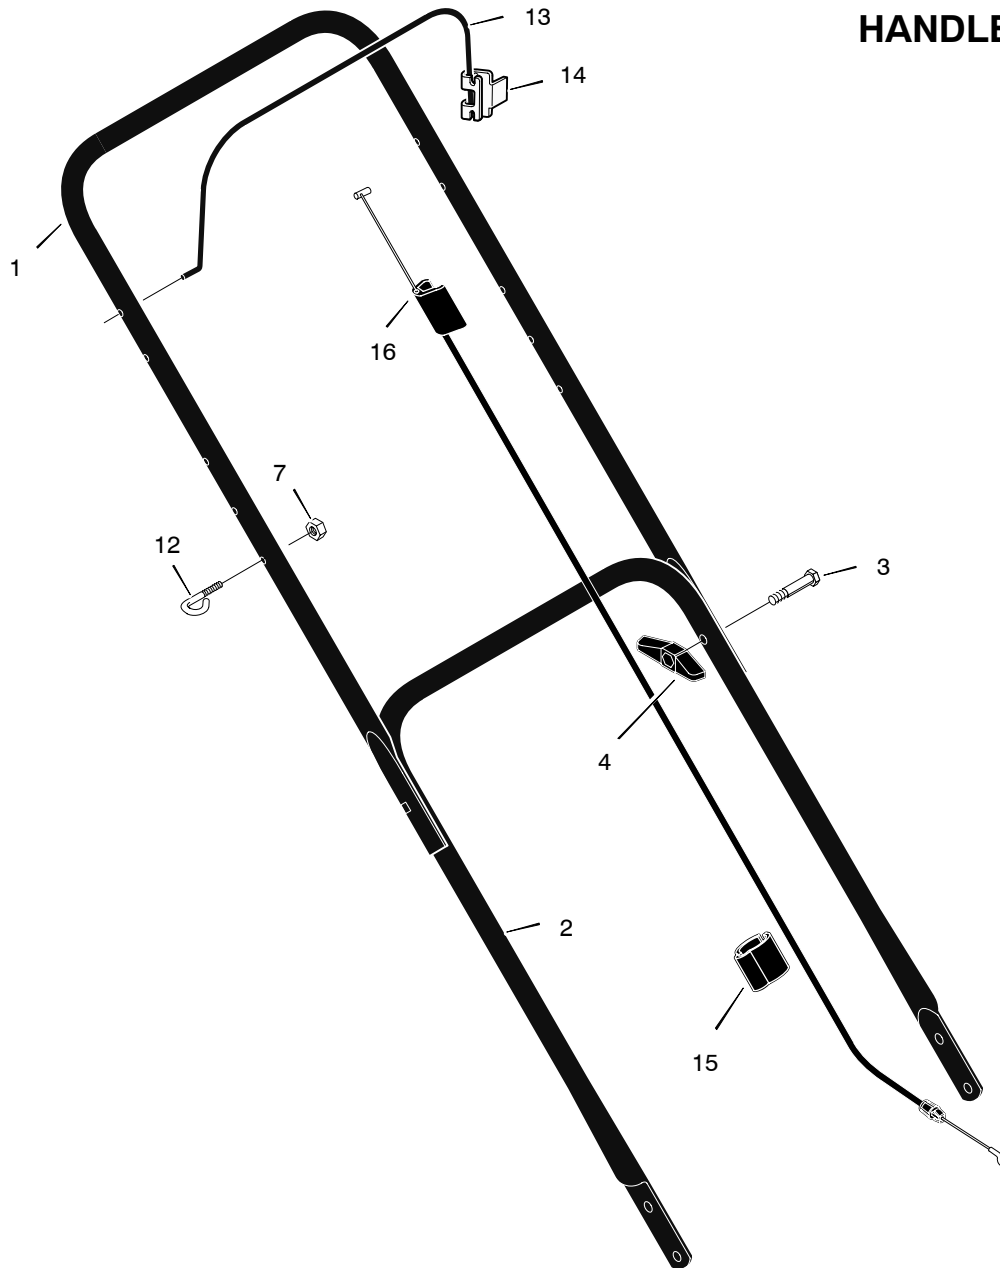

MODEL 221010X99A

HOUSING ASSEMBLY

KEY NO.	DESCRIPTION	PART NO.
1	Engine	— ‡ —
2	Housing	776022
3	Height Adjuster, Left Rear (7" Wheels)	672637
4	Knob	071495
5	Wheel and Tire	020270
6	Locknut, Flange	015x84
7	Bolt, Carriage	002x81
9	Bolt, Engine	0025x6
10	Nut	015x68
11	Height Adjuster, Left Front (7" Wheels)	672635
12	Washer, Belleville	17x137
13	Washer	17x124
14	Bolt, Hex	01x142
15	Blade, Side Discharge	042225E701
16	Adapter, Blade	071056
17	Height Adjuster, Right Front (7" Wheels)	672634
18	Height Adjuster, Right Rear (7" Wheels)	672636
19	Guard, Rear	672738
20	Screw	26x245
21	Deflector, Chute	672421
22	Push-On Cap	028x42
23	Pin, Pivot	215x11 Z
24	Spring	0166x5
27	Bracket, Left Handle	1101303E700
28	Bracket, Right Handle	1101302E700
—	Book, Instruction	F-040400L

* For information on Replacement Parts for this engine contact the manufacturer.

KEY NO.	DESCRIPTION	PART NO.
1	Handle, Upper (Black)	1101556E701
2	Handle, Lower (Black)	071137E701
3	Bolt	002x77
4	Knob, Plastic	071294
7	Locknut	15x116
12	Guide, Rope	071530
13	Engine Stop Lever	043653E701
14	Bracket, Stop Lever	1101454
15	Fastener, Cable	1101353
16	Engine Stop Cable	672840