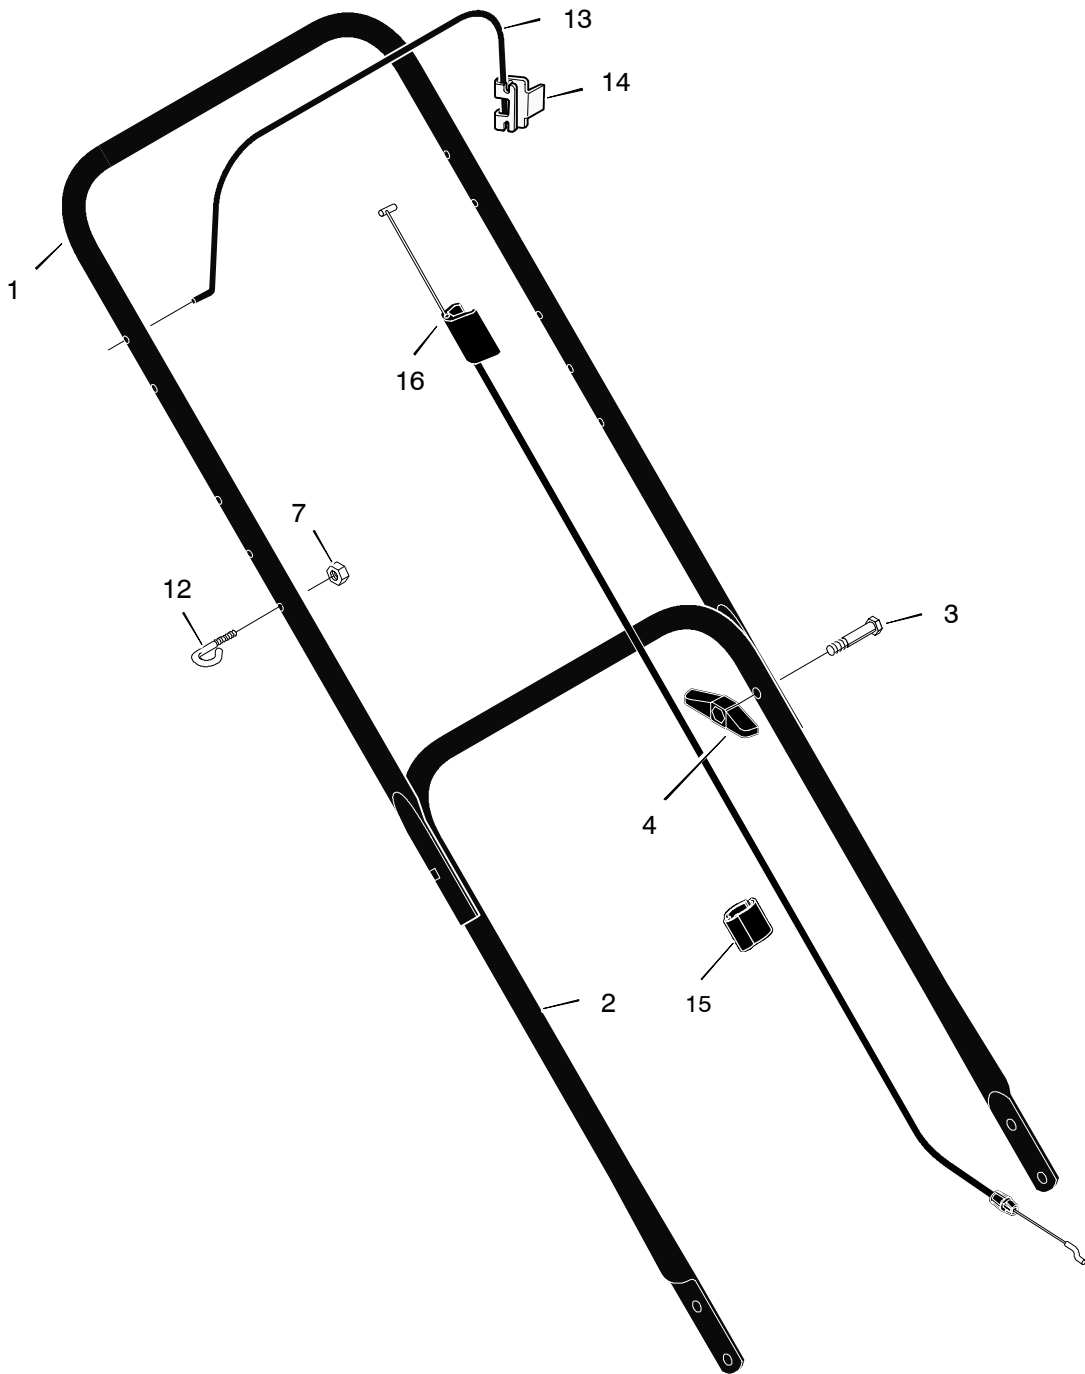

MODEL 202010X92A

REPAIR PARTS

KEY NO.	DESCRIPTION	PART NO.
1	Engine ‡	-----
2	Housing	7501015
3	Height Adjuster, Left Rear	1101565
4	Knob	071495
5	Wheel and Tire (White)	020270
6	Locknut, Flange	015x84
7	Bolt, Carriage	002x81
9	Bolt, Engine	0025x6
10	Nut	015x68
11	Height Adjuster, Left Front	1101563
12	Washer, Belleville	17x137
13	Washer	17x124
14	Bolt, Hex	01x142
15	Blade, Side Discharge	042785E701
16	Adapter, Blade	071056
17	Height Adjuster, Right Front	1101562
18	Height Adjuster, Right Rear	1101564
19	Guard, Rear **	671912
20	Screw **	26x245
21	Deflector, Chute	671929
22	Washer	017x37 Z
23	Bolt, Hex	01x121
24	Nut, NYLOCK	15x116
27	Bracket, Left Handle	1101303E700
28	Bracket, Right Handle	1101302E700
-	Warning, 20/22 OPEI '98	48x405
-	Cut Finger	48x6458
-	Warning, Install Chute	44x7329
-	Book, Instruction	F-0204___L

MODEL 202010X92A

REPAIR PARTS

KEY NO.	DESCRIPTION	PART NO.
1	Handle, Upper (Black)	1101555E701
2	Handle, Lower (Black)	672874E701
3	Bolt	002x77
4	Knob, Plastic	071294
7	Locknut	15x116
12	Guide, Rope	071530
13	Engine Stop Lever	671924E701
14	Bracket, Stop Lever	1101454
15	Fastener, Cable	1101353
16	Engine Stop Cable	1101136