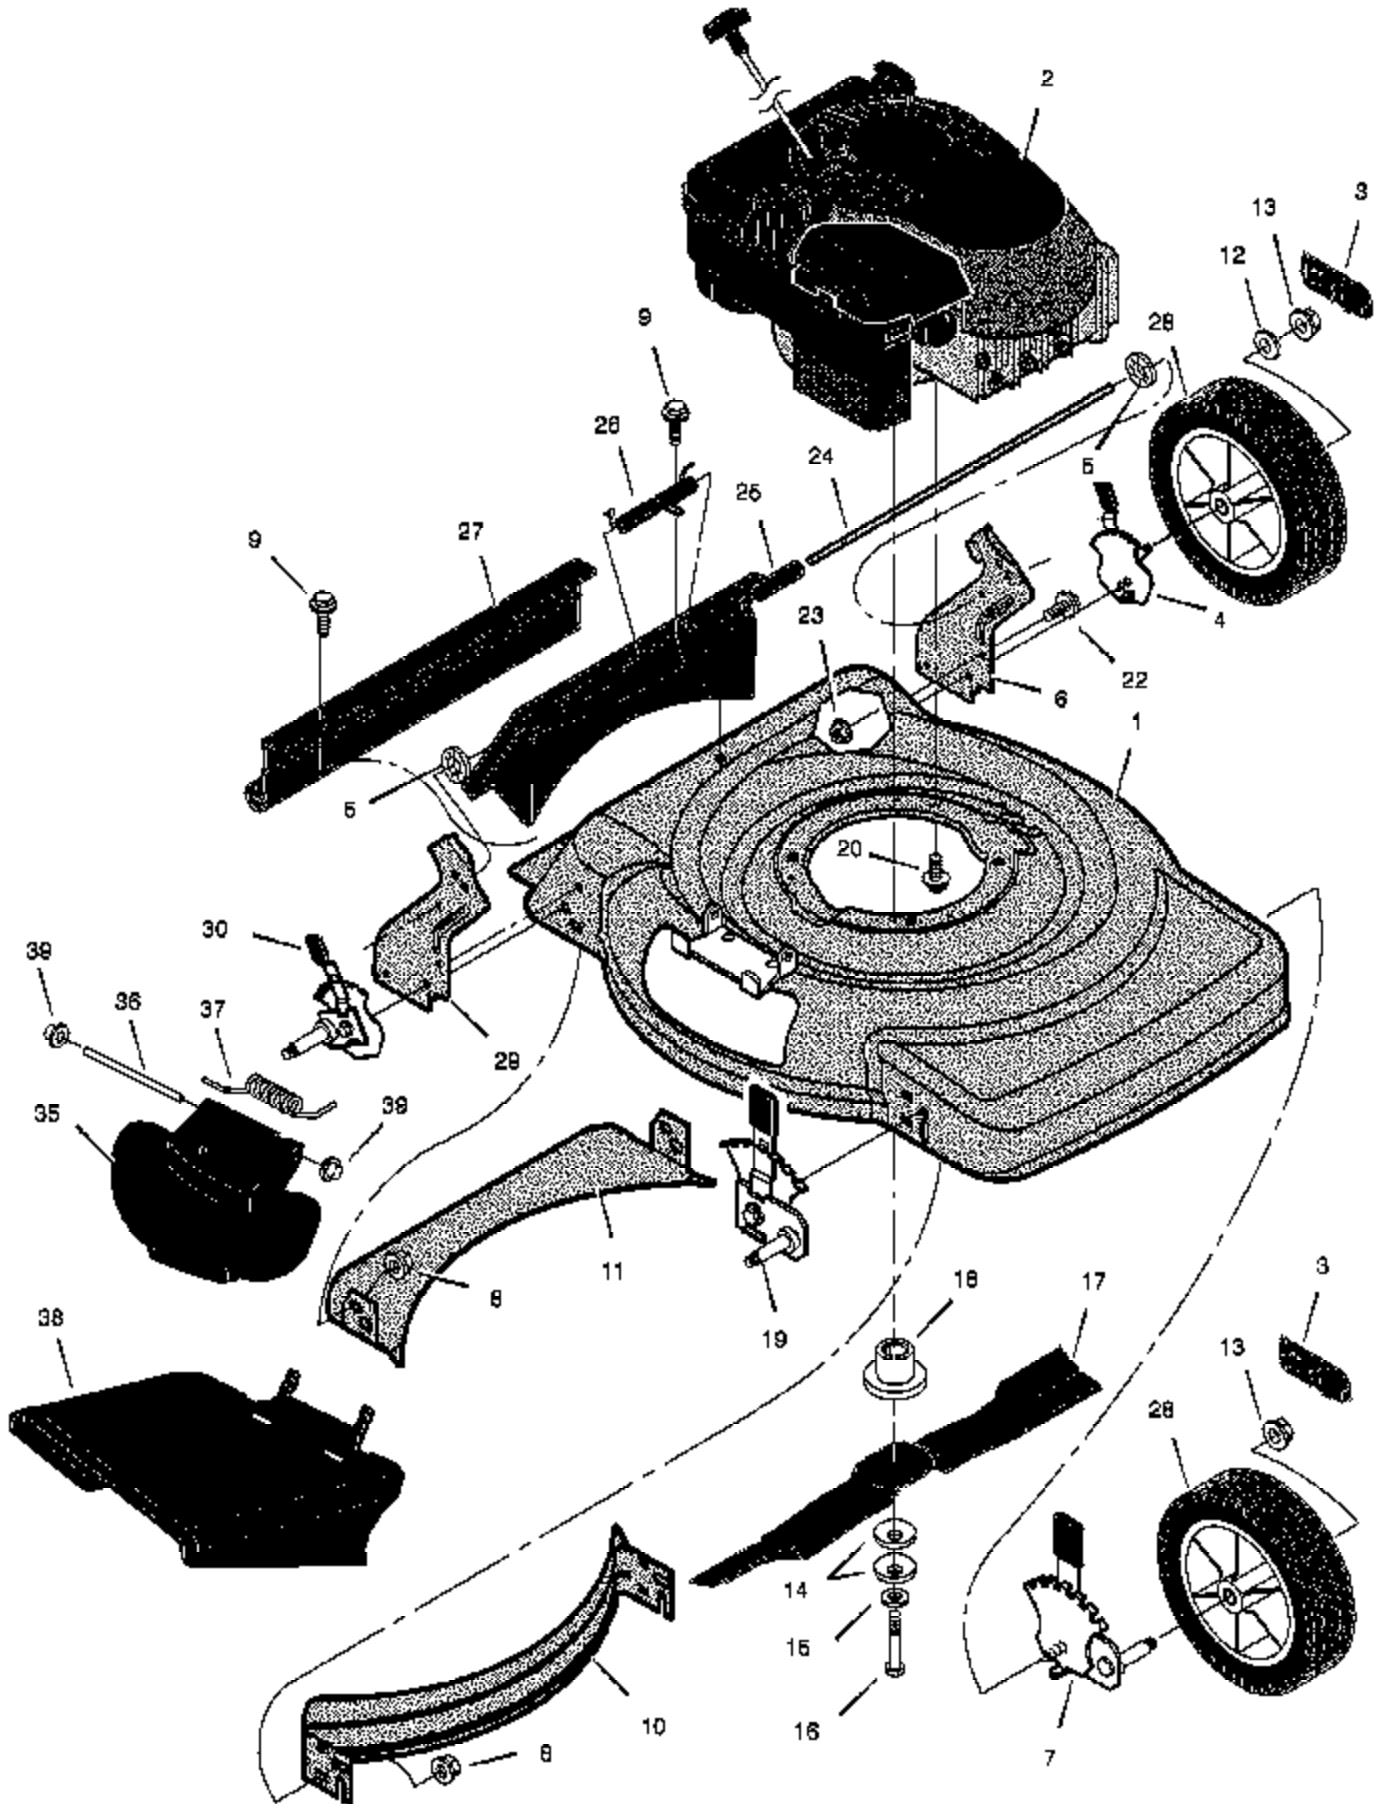

Ref #	Part Number	Qty	Description
1	1101556E701		Handle, Upper (Black)
2	672906E701		Handle, Lower (Black)
3	002x77		Bolt
4	071294		Knob, Plastic
5	001x93		Bolt
6	1101418		Throttle Control
7	15x116		Locknut
8	1101427		Engine Stop Cable
11	1101353		Clip, Cable
12	071530		Guide, Rope
13	043653E701		Lever, Engine Stop
14	1101454		Bracket, Stop Lever
17	002x81		Bolt, Carriage
19	071495		Knob, Plastic
20	1101075		Tube, Bag
21	1101074		Frame Assembly
22	1101388		Bag, Cloth - Grey

Ref #	Part Number	Qty	Description
1	7501004		Housing
2			Engine Parts are available from an Authorized Engine Service Center. See "Engines, Gasoline" or "Gasoline Engines" in the yellow pages of the telephone directory.
3	1101320		Cap, Hub
4	672605		Adjuster, Left Rear Height
5	028x49		Retainer, Push Included with Key 25.
6	1101239E700		Bracket, Left Handle
7	672601		Adjuster, Left Front Height
8	015x68		Nut, Flange
9	26x245		Screw
10	672915E701		Baffle, Front
11	672916E701		Baffle, Rear
12	017x91		Washer
13	015x84		Nut, Flange
14	17x137		Washer, Belleville
15	17x124		Washer
16	01x142		Bolt
17	1101120E701		Blade
18	071056		Adapter, Blade
19	672600		Adjuster, Right Front Height
20	0025x6		Bolt, Engine
22	001x45		Bolt
23	015x79		Nut, Flange
24	215x21		Rod, Pivot Included with Key 25.
25	1101070		Door, Rear (Black)
26	166x44		Spring Included with Key 25.
27	1101105		Guard, Rear
28	071132		Wheel & Tire
29	1101238E700		Bracket, Right Handle
30	672604		Adjuster, Right Rear Height
35	1101098		Cover, Mulch (Black)
36	215x19 Z		Rod, Pivot
37	166x38		Spring, Torsion
38	1101097		Deflector, Chute (Black)
39	028x42		Push On Cap
			Hardware Bag, Assembly N/A
	F-030424L		Instruction Book