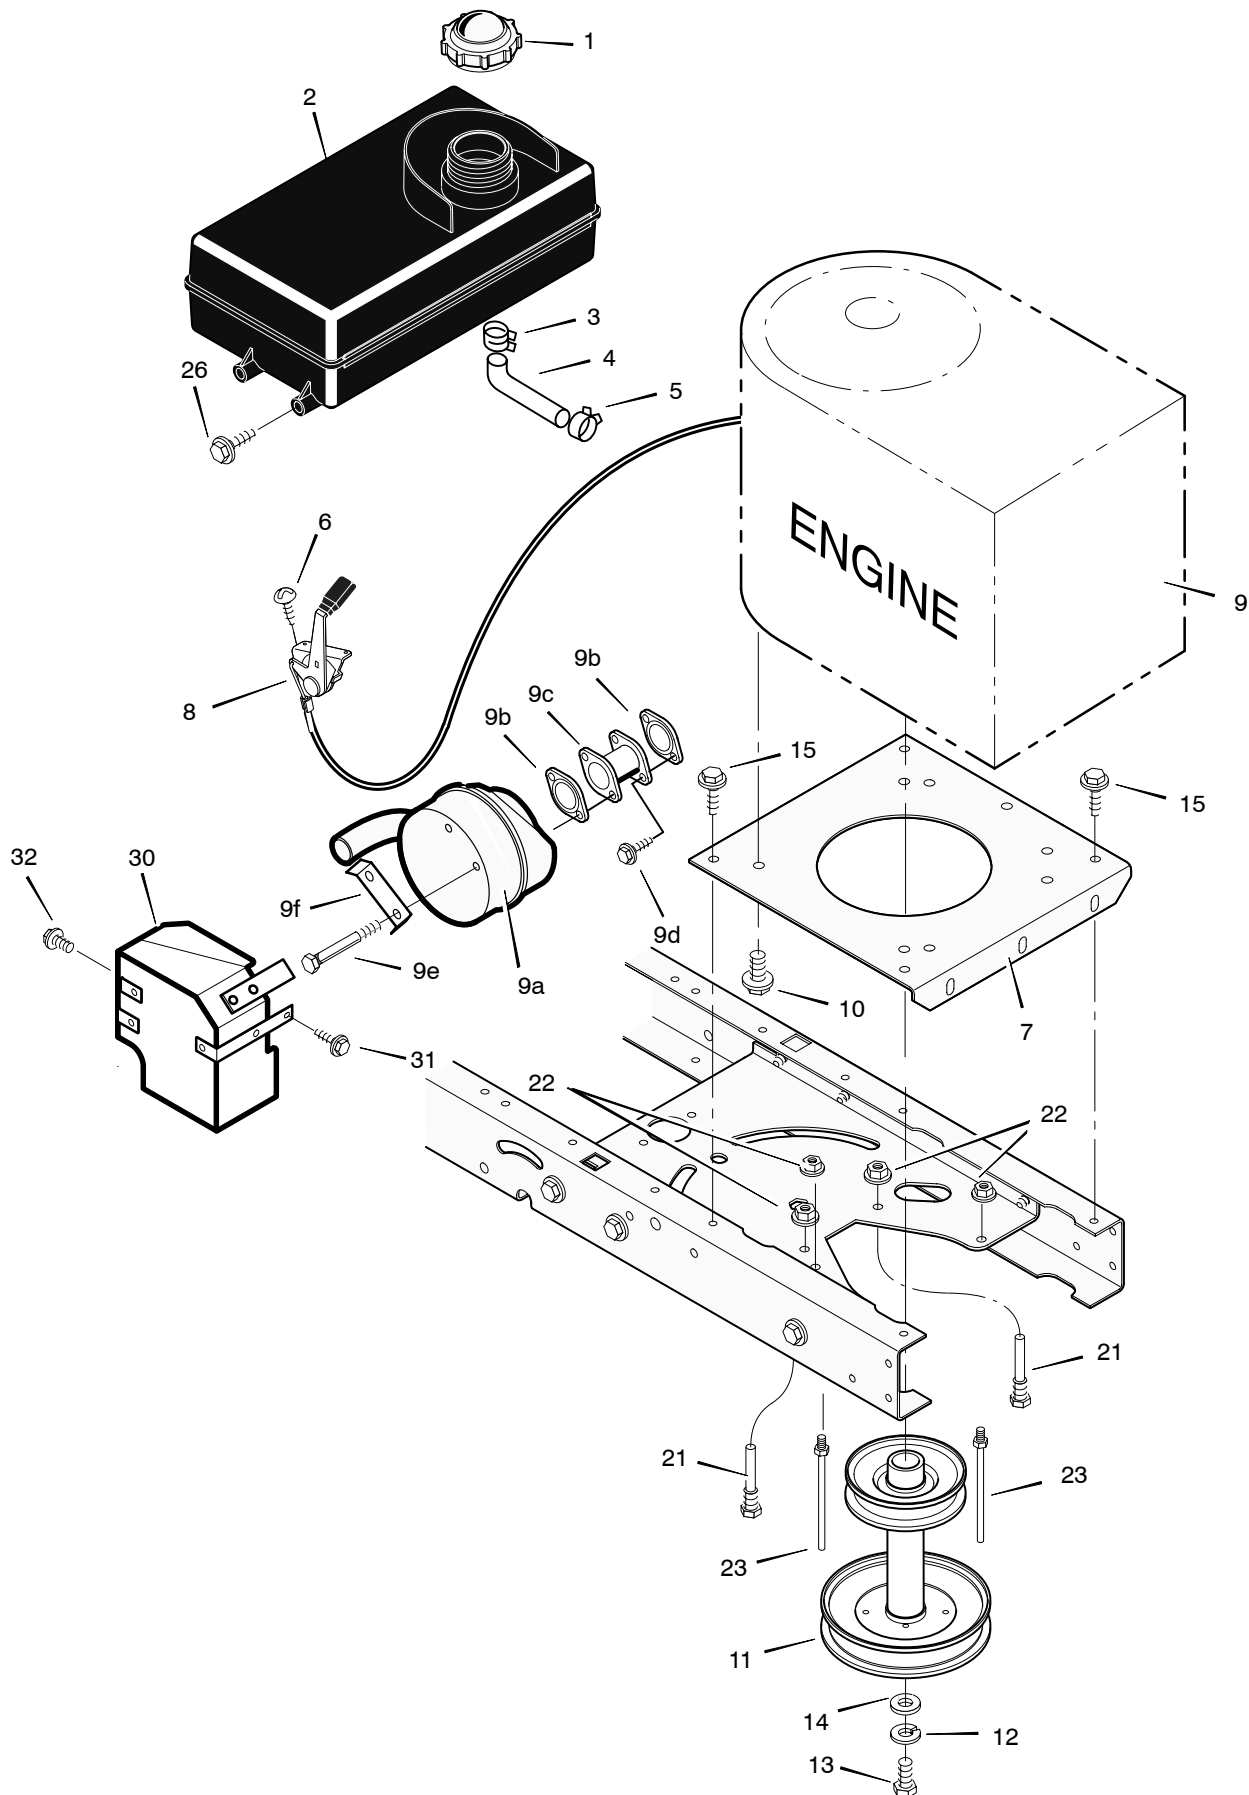

Key No.	Part No.	Description	Key No.	Part No.	Description
1	092698	Grip, PTO	22	17x168	Washer
2	094157 Z	Handle, PTO	23	017x57	Washer
3	094022 Z	Pad, Switch	24	0031x4	Pin, Hair
4	0025x3	Bolt	25	017x91 Z	Washer
5	092697	Grip, Lifter	26	002x85	Bolt, Carriage
6	166x40	Spring	27	1001111E701	Lever Assembly, Lift
7	17x103	Washer	30	094067	Pin
8	690533	Lever, Lift	31	094055E701	Bracket, Rear Suspension
9	094017 Z	Lever, PTO	32	690151	Spacer, Lifter
10	009x39	Bolt, Shoulder	33	009x53	Bolt, Shoulder
11	030x20	Pin, Cotter	34	094015E701	Bracket, Pivot
12	017x57	Washer	36	17x191	Washer
13	094004 Z	Link, PTO	37	015x84	Nut, Flange
14	015x84	Nut, Flange	38	165x131	Spring
15	26x249	Screw	39	015x68	Nut, Flange
16	166x39	Spring	40	094005E700	Bracket, PTO
17	094018E701	Bracket, PTO	41	094027E701	Hanger, Left Deck
18	165x119	Spring	42	094026E701	Hanger, Right Deck
19	690394E701	Crank, PTO	43	094158 Z	Rod, Hanger
20	690212E701	Link, Lift	44	690539E701	Bracket, Suspension
21	690122E701	Link, Lift Handle	45	1001098E701	Plate, Stiffening

* Includes Key No. 17, 18, 30, 31, 32, 33, 45, 46, 53, 54, 55, and 56.

* This part is included when ordering Key number 34.

MODEL 425016x48A

REPAIR PARTS ENGINE MOUNT

Key No.	Part No.	Description
1	092317	Fuel Cap **
2	690280	Fuel Tank
3	095197	Hose Clamp **
4	7601033	Fuel Line (Must cut to length) **
5	095197	Hose Clamp **
6	26x201	Screw
7	094006E700	Plate, Engine
8	092371	Throttle Control
9	*	Engine, BRIGGS & STRATTON
9a	1001717	Muffler
9b	091309	Gasket, Muffler
9c	095207	Adapter, Muffler
9d	06x103	Screw, Adapter
9e	009x59	Bolt, Muffler
9f	092378	Lock, Screw
10	0025x7	Bolt, Engine Mount
11	690439 Z	Stack Pulley Assembly
12	019x35	Lockwasher
13	01x140	Bolt, Hex
14	17x170	Washer
15	26x249	Screw
21	094384	Guide, Belt
22	015x79 Z	Nut, Flange
23	094066	Guide, Belt
26	26x253	Screw
30	1001897	Shield, Heat
31	26x263	Screw
32	06x104	Screw