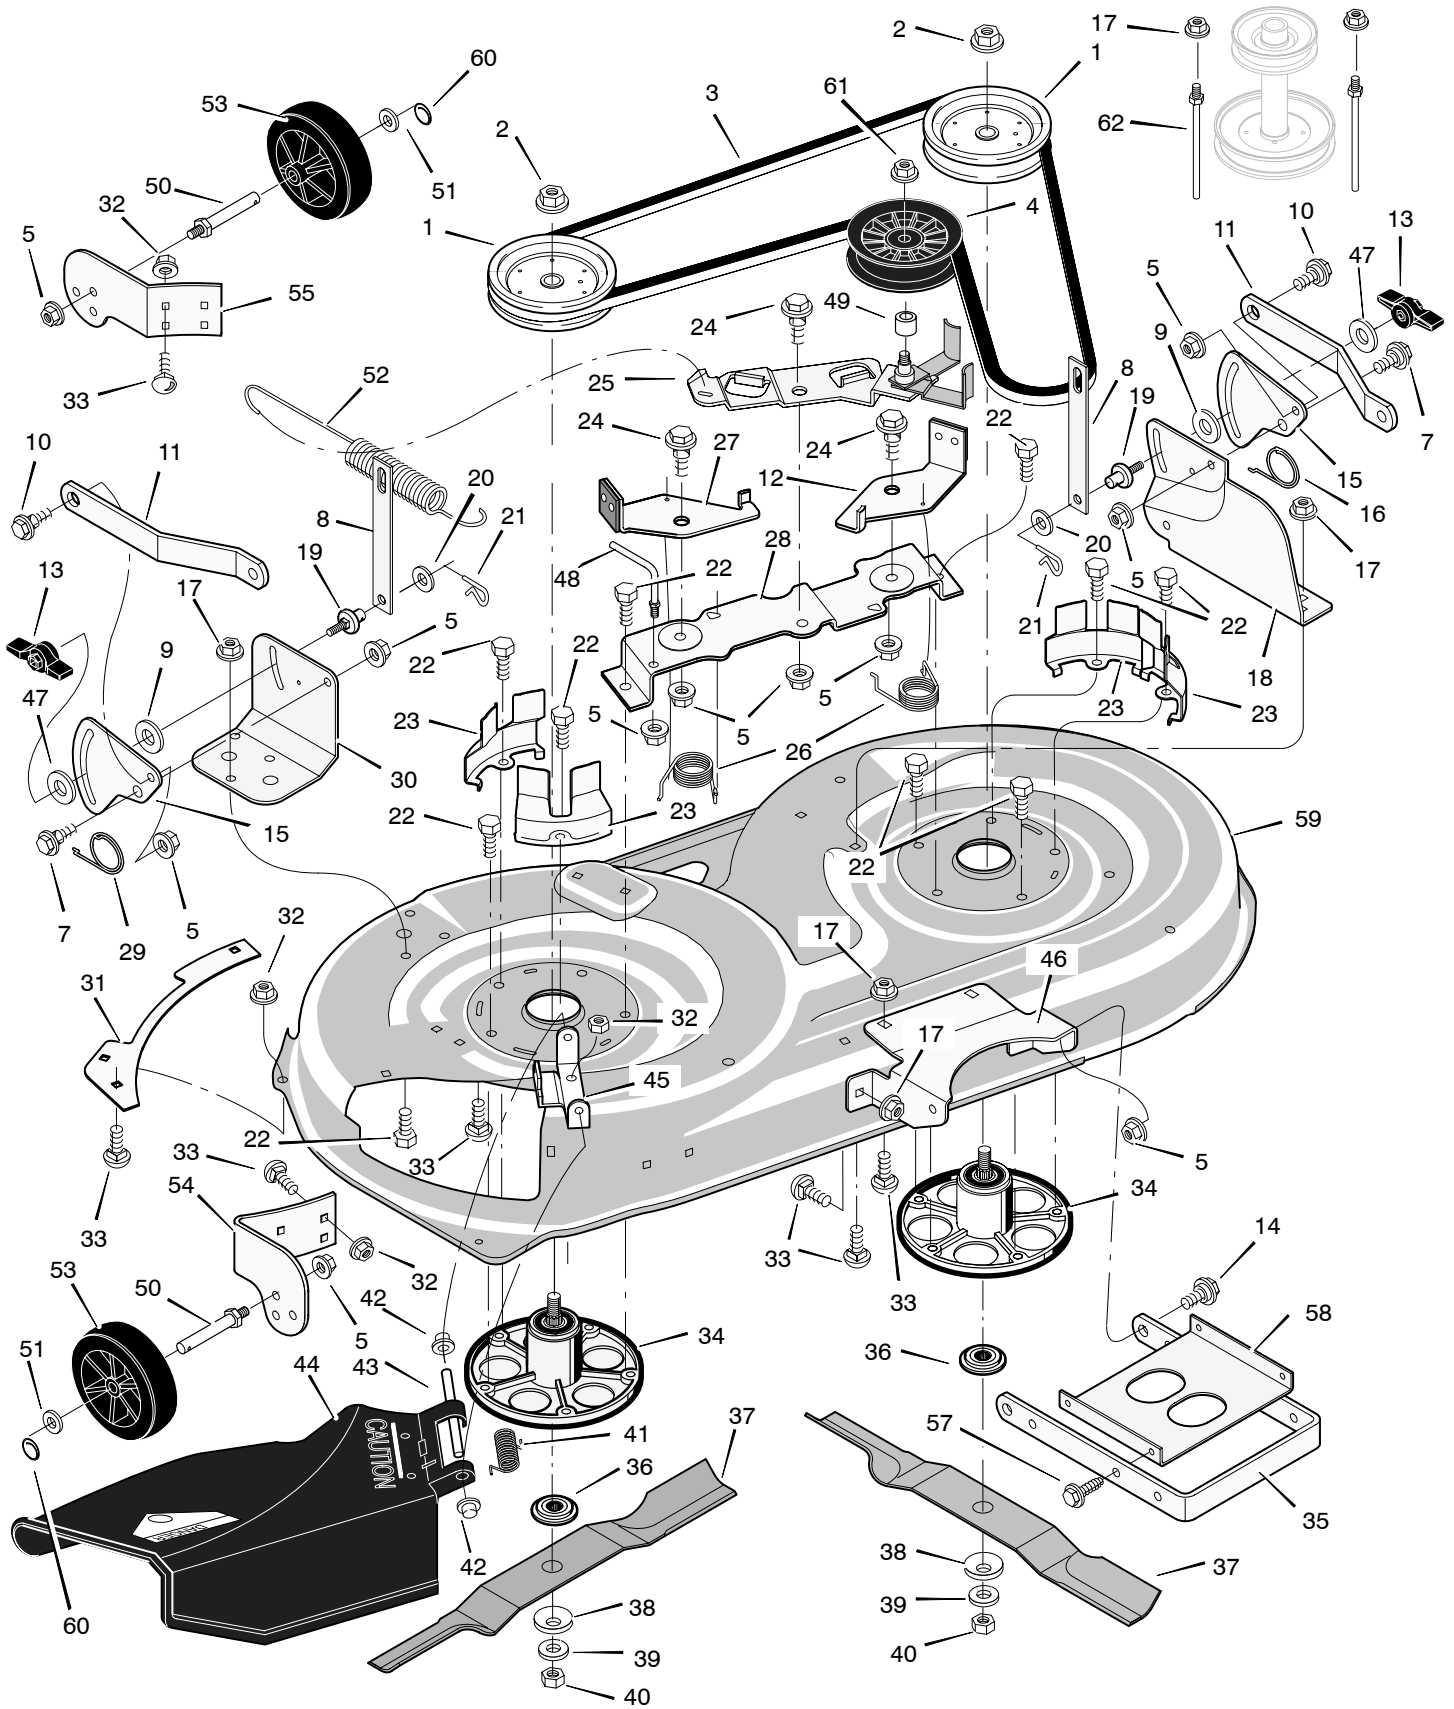

MODEL 425016x48A

REPAIR PARTS MOWER HOUSING

MODEL 425016x48A

REPAIR PARTS MOWER HOUSING

Key No.	Part No.	Description	Key No.	Part No.	Description
1	094199	Pulley, Jackshaft	33	002x53	Bolt, Carriage
2	15x140	Nut, Hex	34	1001200	Mandrell Housing
3	037x88	Belt, Mower Drive	35	690539E701	Bracket, Suspension
4	690387	Pulley, Idler	36	690411	Adapter, Blade
5	015x84	Nut, Flange	37	095100E701	Blade
7	009x51	Bolt, Shoulder	38	17x166	Washer
8	690212E701	Link, Lift	39	17x165	Washer
9	094137	Pad, Friction	40	15x100	Nut
10	009x52	Bolt, Shoulder	41	0166x4	Spring
11	094055E701	Bracket, Suspension	42	028x23	Cap, Push On
12	094049E701	Pad Assembly, Left Brake	43	094957 Z	Rod, Deflector
13	094068	Knob	44	094707SE	Deflector Assembly
14	009x58	Bolt, Shoulder	45	094956E701	Bracket, Deflector Hinge
15	094128E701	Plate, Suspension	46	094190E701	Bracket, Front Hanger
16	166x43	Spring	47	017x45	Washer
17	015x79	Nut, Flange	48	094781	Guide, Belt
18	094192E701	Bracket, Suspension	49	690369	Spacer
19	095194	Pin, Hanger	50	094025	Bolt, Axle
20	017x91	Washer	51	017x91	Washer
21	0031x4	Pin, Hair	52	165x119	Spring, Extension
22	0025x7	Bolt	53	092683	Wheel, Gage
23	094051E701	Cover, Pulley	54	1001260E701	Bracket, Right Wheel
24	009x39	Bolt, Shoulder	55	092423E701	Bracket, Left Wheel
25	690408E700	Arm, Idler	56	009x52	Bolt, Shoulder
26	166x41	Spring	57	26x249	Screw
27	094047E701	Pad Assembly, Right Brake	58	094604E701	Stiffener
28	094193E701	Bracket, Brake	59	094814E701	Housing, Blade *
29	166x42	Spring	60	031x11	Ring, Locking
30	094191E701	Bracket, Suspension	61	015x98	Nut, Flange
31	092426E701	Plate	1-61	7601032	Complete Mower Housing Assy.
32	015x88	Nut, Flange	62	094066	Guide, Belt

* Includes Key No. 17, 18, 30, 31, 32, 33, 45, 46, 53, 54, 55, and 56.

* This part is included when ordering Key number 34.