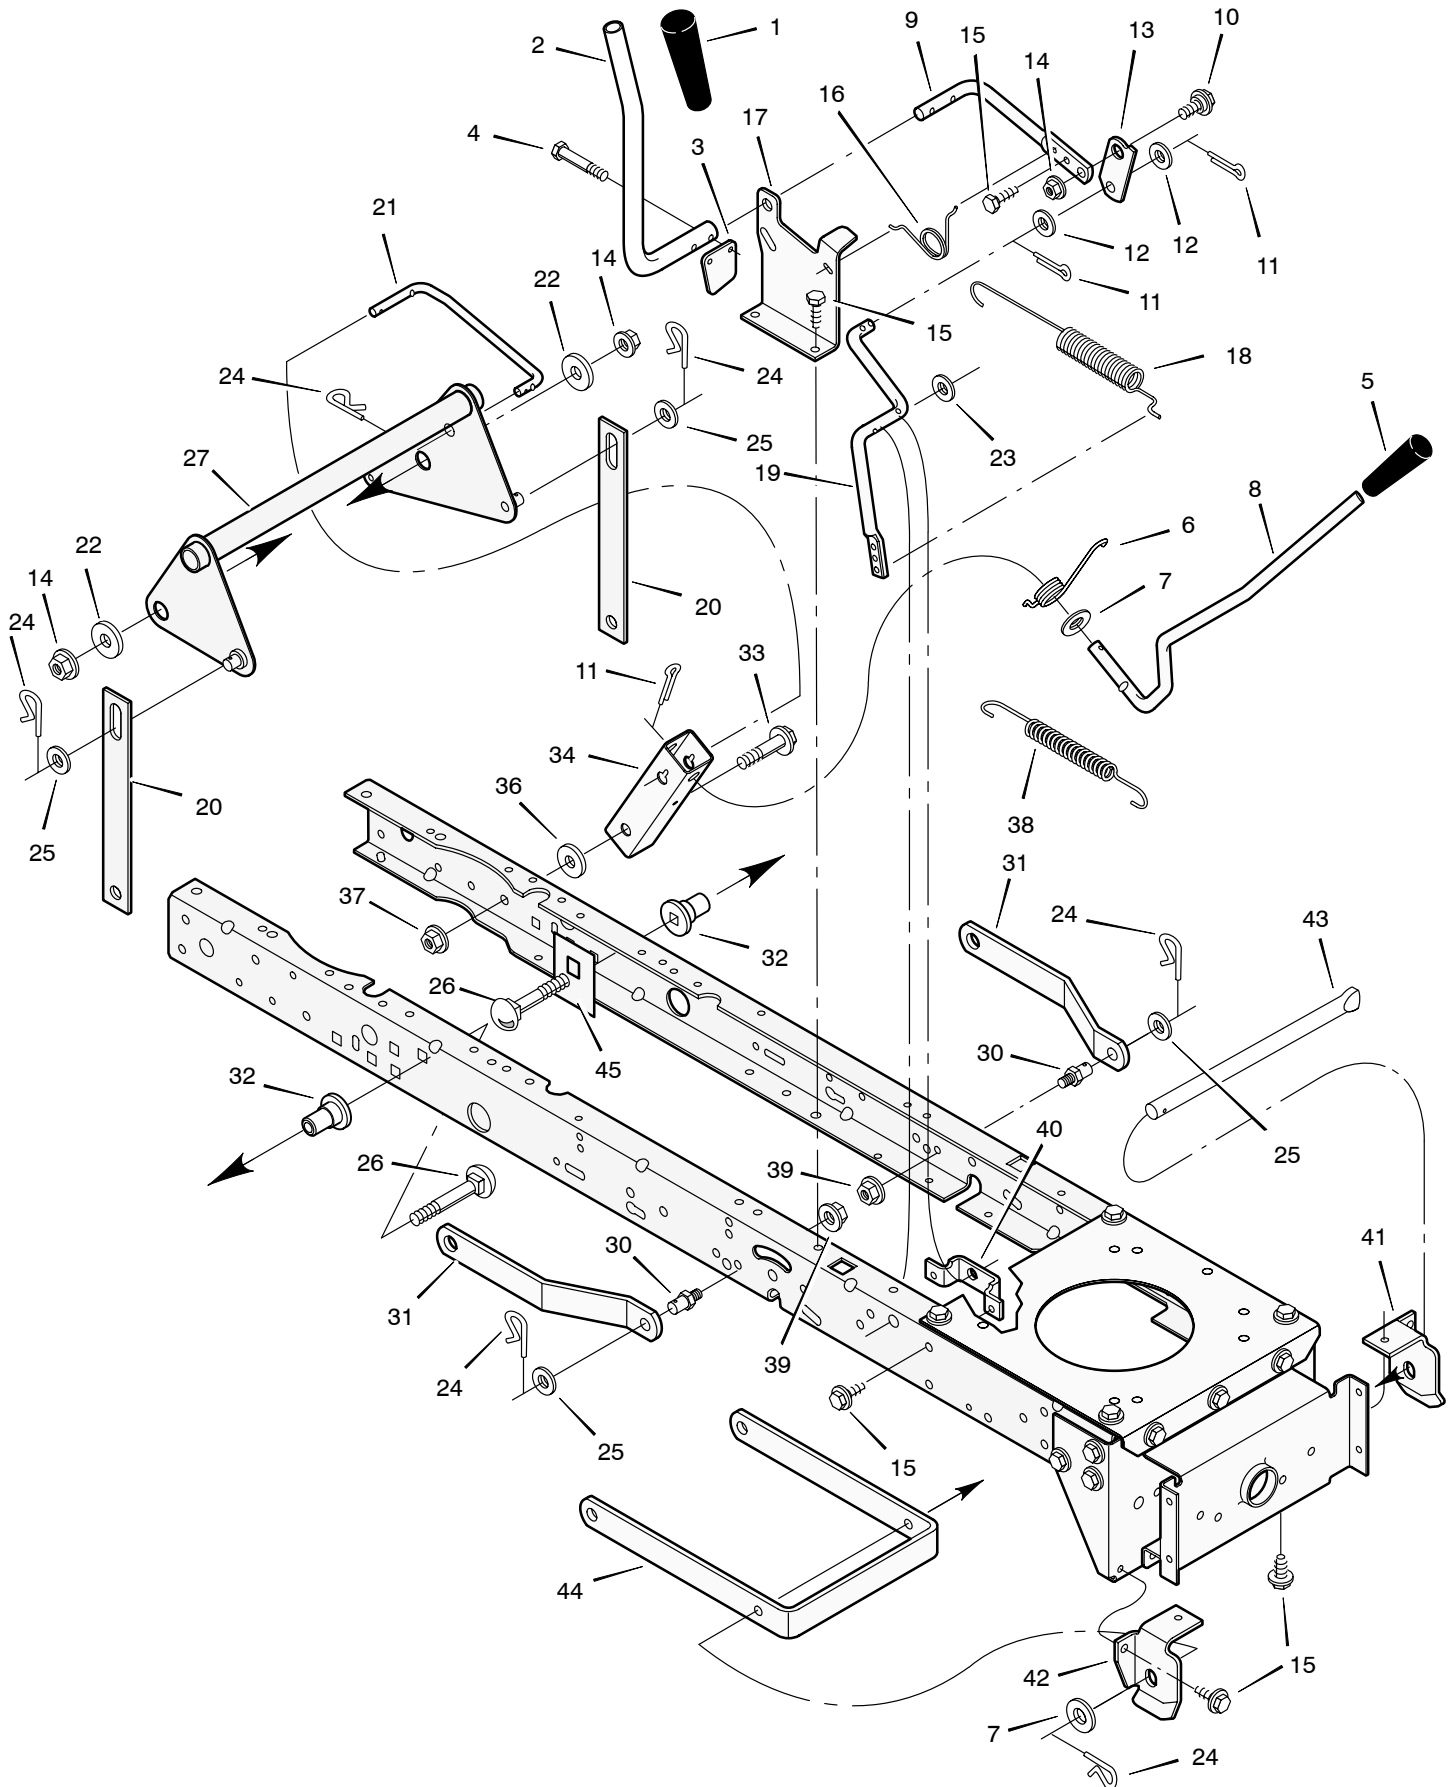

MODEL 425016x48A

REPAIR PARTS MOWER HOUSING SUSPENSION

MODEL 425016x48A

REPAIR PARTS MOWER HOUSING SUSPENSION

Key No.	Part No.	Description	Key No.	Part No.	Description
1	092698	Grip, PTO	22	17x168	Washer
2	094157 Z	Handle, PTO	23	017x57	Washer
3	094022 Z	Pad, Switch	24	0031x4	Pin, Hair
4	0025x3	Bolt	25	017x91 Z	Washer
5	092697	Grip, Lifter	26	002x85	Bolt, Carriage
6	166x40	Spring	27	1001111E701	Lever Assembly, Lift
7	17x103	Washer	30	094067	Pin
8	690533	Lever, Lift	31	094055E701	Bracket, Rear Suspension
9	094017 Z	Lever, PTO	32	690151	Spacer, Lifter
10	009x39	Bolt, Shoulder	33	009x53	Bolt, Shoulder
11	030x20	Pin, Cotter	34	094015E701	Bracket, Pivot
12	017x57	Washer	36	17x191	Washer
13	094004 Z	Link, PTO	37	015x84	Nut, Flange
14	015x84	Nut, Flange	38	165x131	Spring
15	26x249	Screw	39	015x68	Nut, Flange
16	166x39	Spring	40	094005E700	Bracket, PTO
17	094018E701	Bracket, PTO	41	094027E701	Hanger, Left Deck
18	165x119	Spring	42	094026E701	Hanger, Right Deck
19	690394E701	Crank, PTO	43	094158 Z	Rod, Hanger
20	690212E701	Link, Lift	44	690539E701	Bracket, Suspension
21	690122E701	Link, Lift Handle	45	1001098E701	Plate, Stiffening