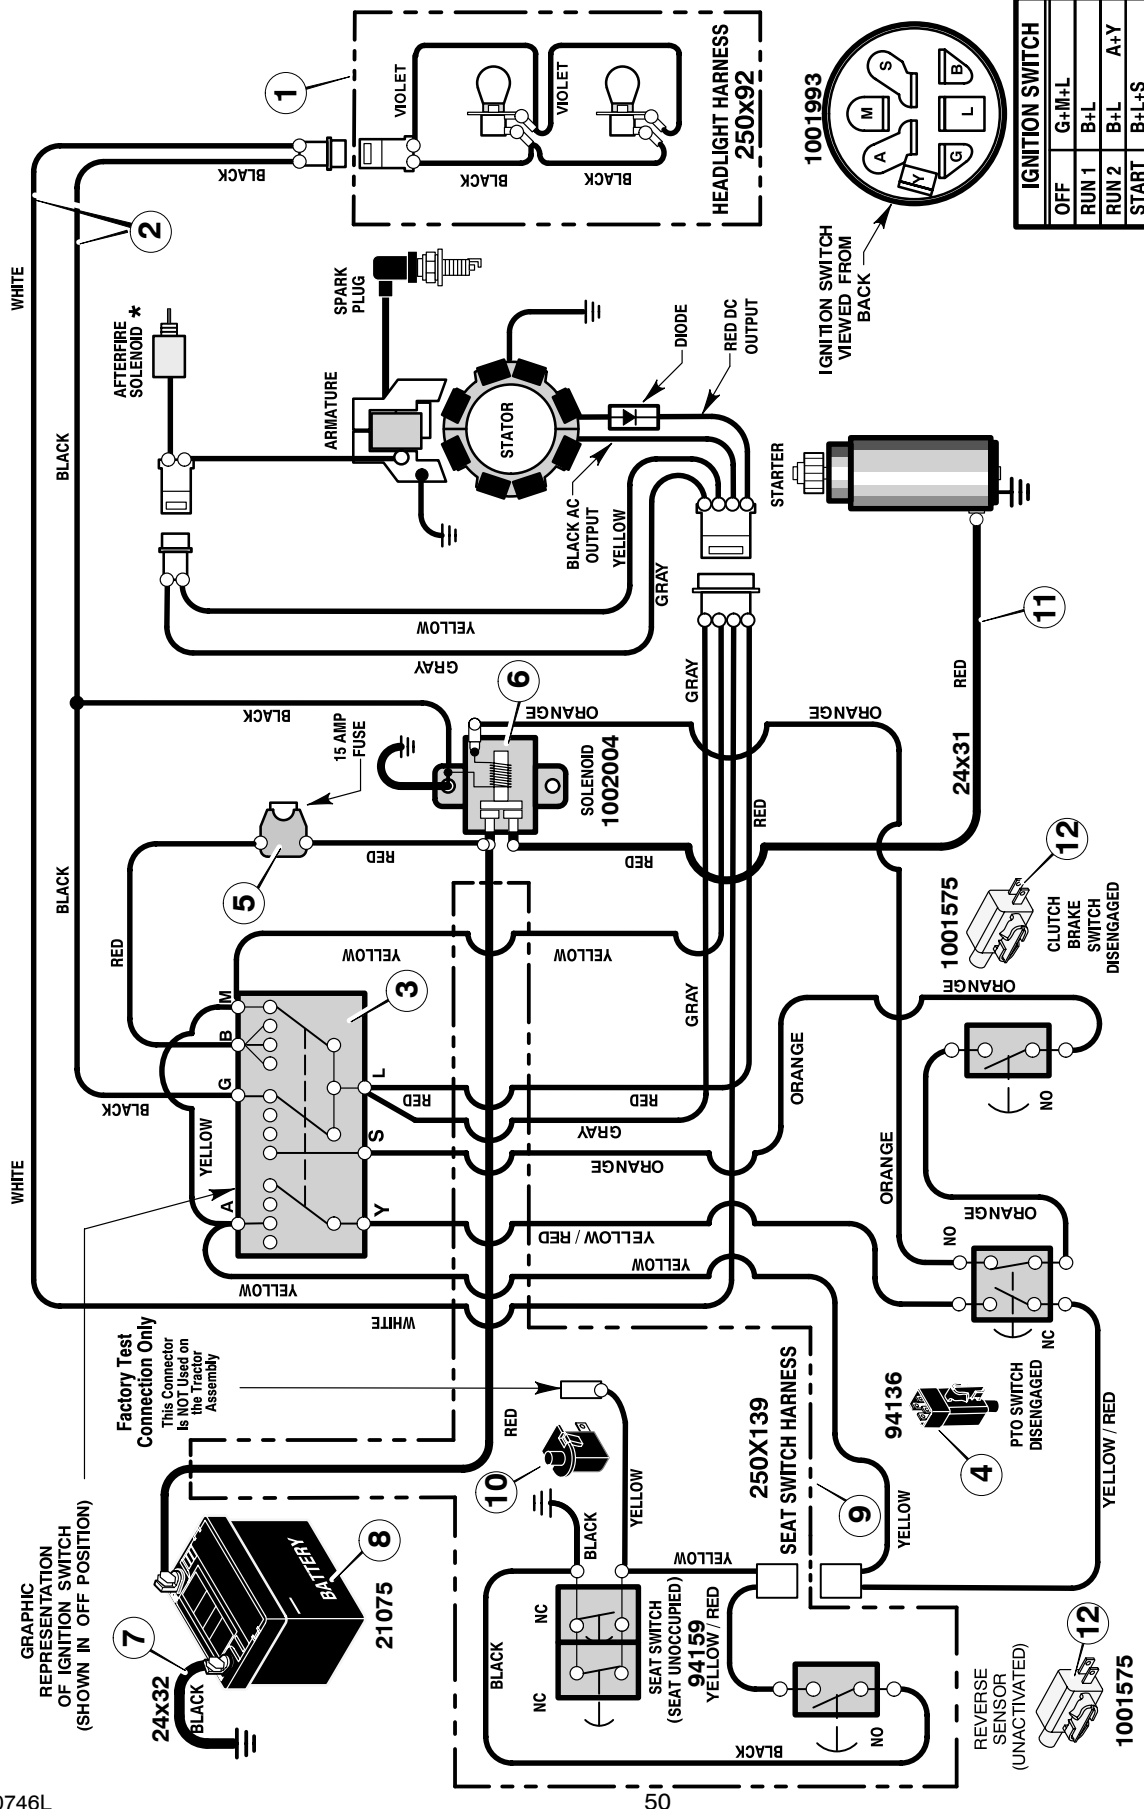

* Includes Key No. 17, 18, 30, 31, 32, 33, 45, 46, 53, 54, 55, and 56.

* This part is included when ordering Key number 34.

MODEL 425016x48A

REPAIR PARTS ENGINE MOUNT

Key No.	Part No.	Description
1	092317	Fuel Cap **
2	690280	Fuel Tank
3	095197	Hose Clamp **
4	7601033	Fuel Line (Must cut to length) **
5	095197	Hose Clamp **
6	26x201	Screw
7	094006E700	Plate, Engine
8	092371	Throttle Control
9	*	Engine, BRIGGS & STRATTON
9a	1001717	Muffler
9b	091309	Gasket, Muffler
9c	095207	Adapter, Muffler
9d	06x103	Screw, Adapter
9e	009x59	Bolt, Muffler
9f	092378	Lock, Screw
10	0025x7	Bolt, Engine Mount
11	690439 Z	Stack Pulley Assembly
12	019x35	Lockwasher
13	01x140	Bolt, Hex
14	17x170	Washer
15	26x249	Screw
21	094384	Guide, Belt
22	015x79 Z	Nut, Flange
23	094066	Guide, Belt
26	26x253	Screw
30	1001897	Shield, Heat
31	26x263	Screw
32	06x104	Screw

* For information on Replacement Parts for this engine contact the manufacturer.

** These parts are included with Key number 2.

MODEL 425016x48A

REPAIR PARTS ELECTRICAL SYSTEM

IGNITION SWITCH	
OFF	G+M+L
RUN 1	B+L
RUN 2	B+L A+Y
START	B+L+S