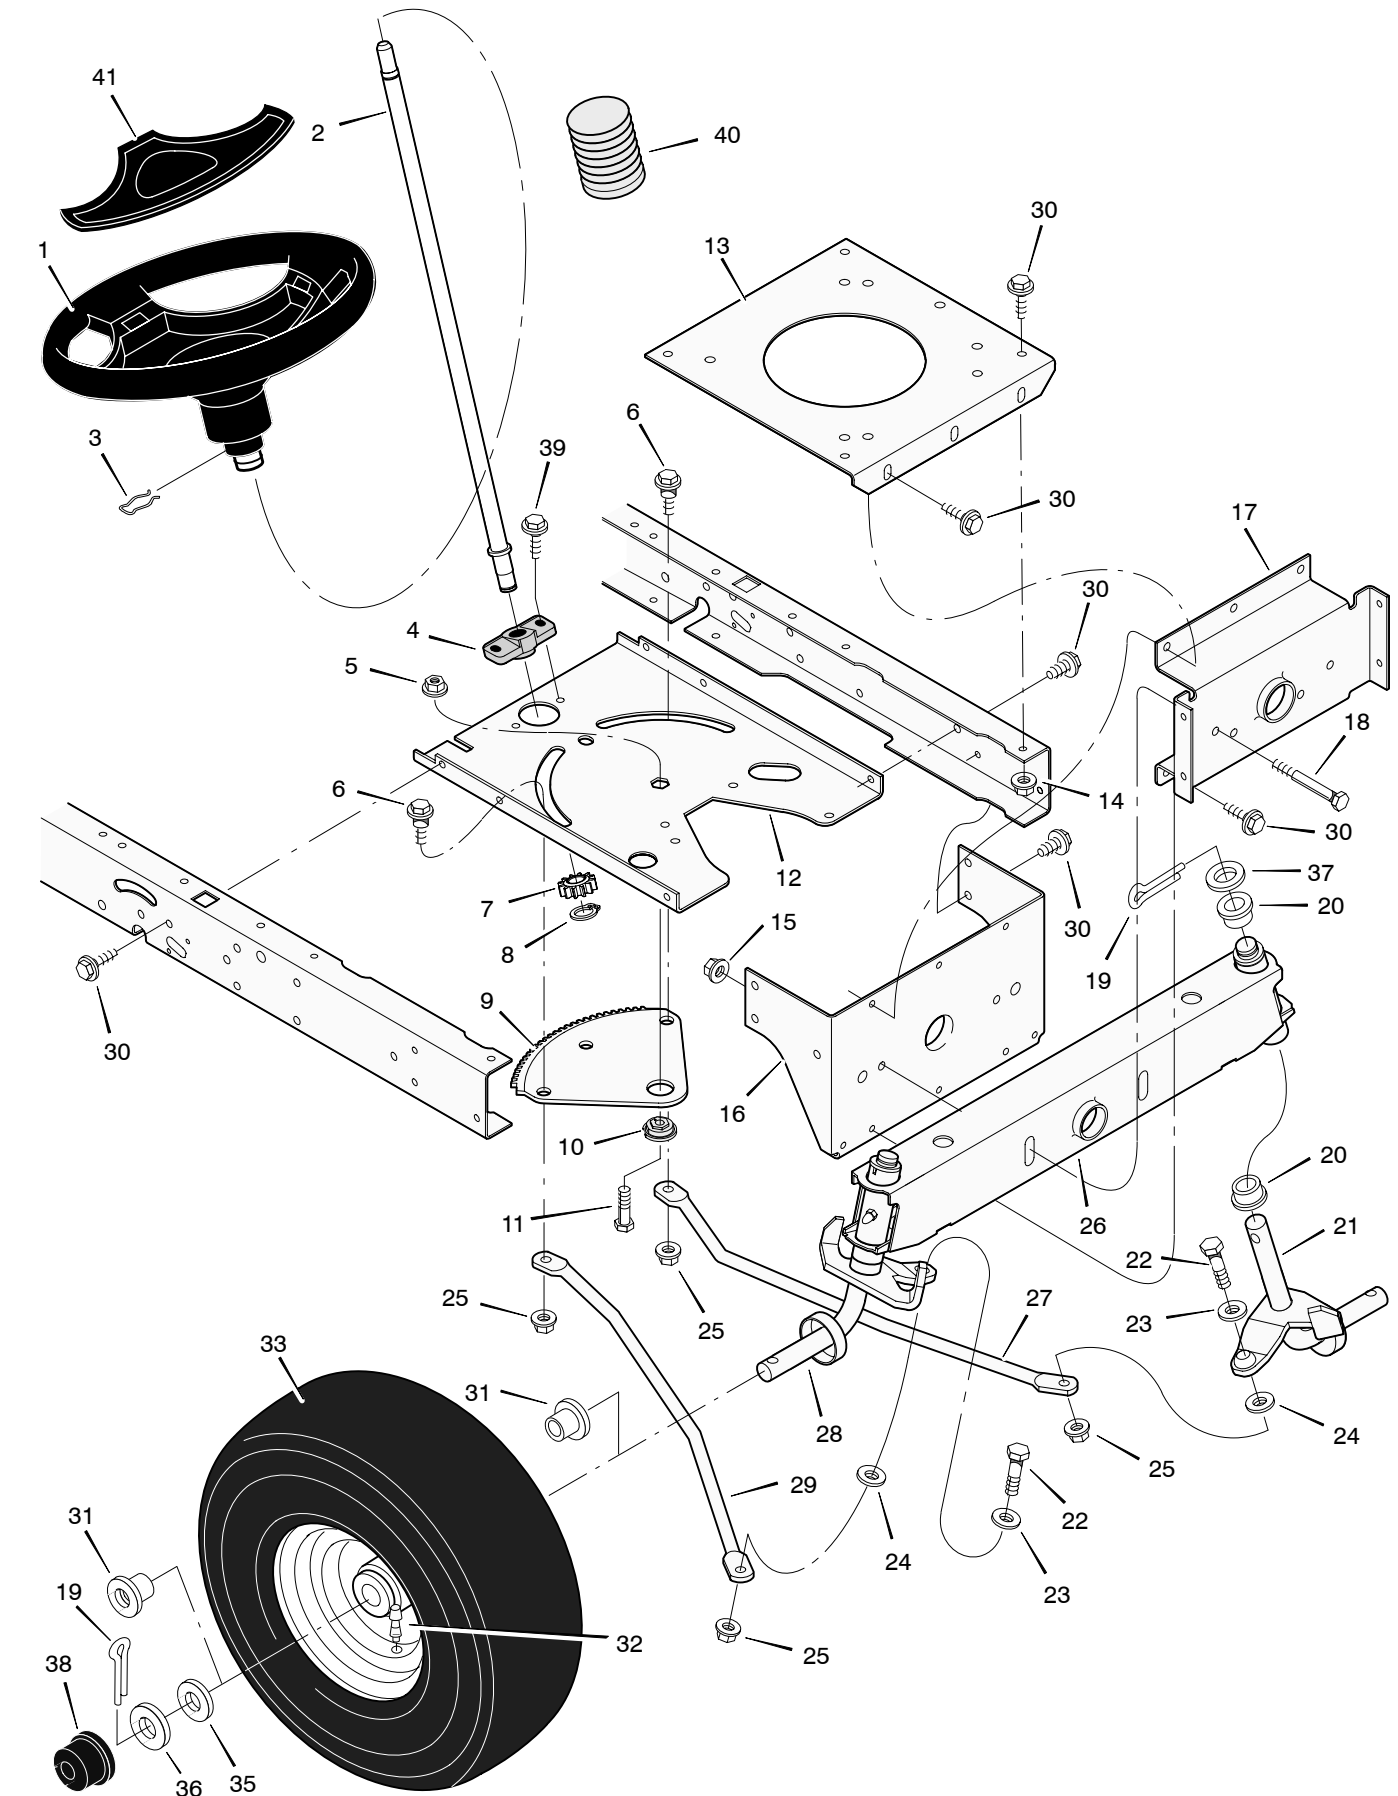

MODEL 425014x92B

REPAIR PARTS MOTION DRIVE

Key No.	Part No.	Description	Key No.	Part No.	Description
1	009x39	Bolt, Shoulder	33	017x38	Washer
2	015x89	Nut, Hex	34	690369	Spacer
3	690173 Z	Arm, Idler	35	06x105	Bolt
4	094041 Z	Rod, Clutch	36	†	Transaxle, DANA †
5	015x79	Nut	37	015x88	Nut
6	17x102	Washer	38	020697	Key, Woodruff
7	092697	Grip	39	01x155	Bolt
8	030x20	Pin, Cotter	40	094008E701	Bracket, Transaxle
9	094043 Z	Lever, Shift	41	690409	Pulley
10	017x47	Washer	42	094433E700	Bracket, Transaxle Support
11	094044 Z	Link, Shift	43	0011x7	Ring, Retainer Snap
12	021920 Z	Nut, Adjuster	44	095094	Pulley, Drive
13	091079	Grip	45	021553	Key, Square
14	1001245 Z	Rod, Parking Brake	46	17x160	Washer
15	094815 Z	Nut, Adjuster	47	1401103 Z	Spacer, Transaxle
16	1001303 Z	Bracket, Shift Pivot	48	024373	Stem, Valve
17	26x249	Screw	49	091923	Tire *
18	015x84	Nut	--	407049	Tube
19	094042 Z	Mount, Stud Spring	50	092290-601	Wheel & Tire Assembly
20	009x54	Bolt, Shoulder	51	17x195	Washer
21	165x116	Spring, Extension	52	0011x3	E-Ring
22	1001978E701	Bracket, Right Shifter	53	094618	Hub Cap
23	1001928E701	Frame, Right	54	093349	Guide, Belt
24	002x53	Bolt, Carriage	55	0031x4	Pin, Hair
25	1001927E701	Frame, Left	56	165x115	Spring, Extension
26	094045 Z	Latch, Parking Brake	57	165x92	Spring, Extension
27	021544	Pedal	58	26x216	Screw
28	094038E700	Lever, Brake/Clutch	59	17x148	Washer
29	015x98	Nut	60	26x267	Screw
30	037x87	Belt, Motion Drive	61	17x169	Washer
31	094031 Z	Yoke, Shift	62	17x165	Washer
32	0031x6	Pin, Hair			

* When you order a tire, make sure to give the brand name of the tire so that the tread pattern on the tire will match.

† For information on Replacement Parts contact the transaxle manufacturer.

MODEL 425014x92B

REPAIR PARTS STEERING