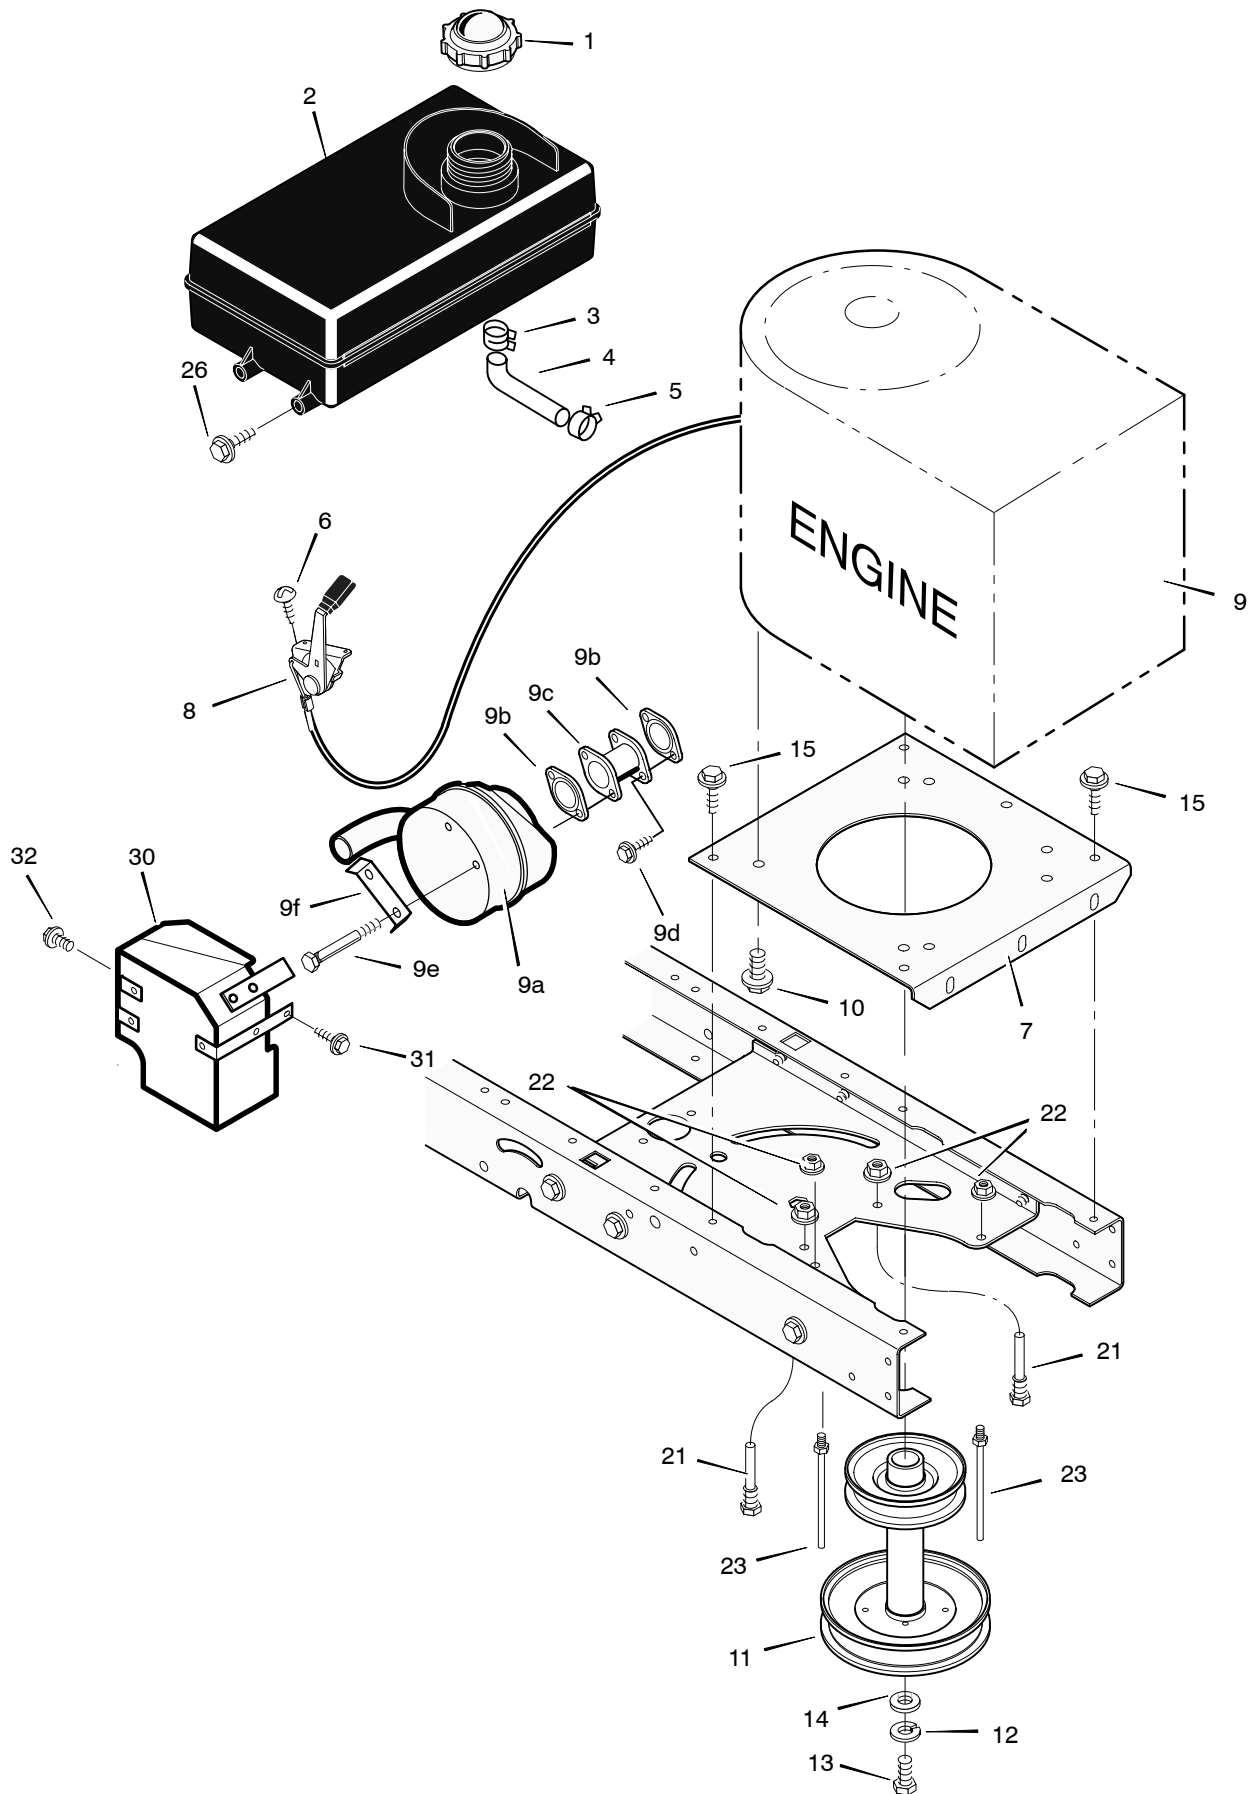

Key No.	Part No.	Description	Key No.	Part No.	Description
1	092698	Grip, PTO	22	17x168	Washer
2	094157 Z	Handle, PTO	23	017x57	Washer
3	094022 Z	Pad, Switch	24	0031x4	Pin, Hair
4	0025x3	Bolt	25	017x91 Z	Washer
5	092697	Grip, Lifter	26	002x85	Bolt, Carriage
6	166x40	Spring	27	1001111E701	Lever Assembly, Lift
7	17x103	Washer	30	094067	Pin
8	690533	Lever, Lift	31	094055E701	Bracket, Rear Suspension
9	094017 Z	Lever, PTO	32	690151	Spacer, Lifter
10	009x39	Bolt, Shoulder	33	009x53	Bolt, Shoulder
11	030x20	Pin, Cotter	34	094015E701	Bracket, Pivot
12	017x57	Washer	36	17x191	Washer
13	094004 Z	Link, PTO	37	015x84	Nut, Flange
14	015x84	Nut, Flange	38	165x131	Spring
15	26x249	Screw	39	015x68	Nut, Flange
16	166x39	Spring	40	094005E700	Bracket, PTO
17	094018E701	Bracket, PTO	41	094027E701	Hanger, Left Deck
18	165x119	Spring	42	094026E701	Hanger, Right Deck
19	690394E701	Crank, PTO	43	094158 Z	Rod, Hanger
20	690212E701	Link, Lift	44	690539E701	Bracket, Suspension
21	690122E701	Link, Lift Handle	45	1001098E701	Plate, Stiffening

* Includes Key No. 17, 18, 30, 31, 32, 33, 45, 46, 53, 54, 55, and 56.

* This part is included when ordering Key number 34.

Key No.	Part No.	Description
1	092317	Fuel Cap **
2	690280	Fuel Tank
3	095197	Hose Clamp **
4	7601033	Fuel Line (Must cut to length) **
5	095197	Hose Clamp **
6	26x201	Screw
7	094006E700	Plate, Engine
8	092371	Throttle Control
9	*	Engine, BRIGGS & STRATTON
9a	1001717	Muffler
9b	091309	Gasket, Muffler
9c	095207	Adapter, Muffler
9d	06x103	Screw, Adapter
9e	009x59	Bolt, Muffler
9f	092378	Lock, Screw
10	0025x7	Bolt, Engine Mount
11	690439 Z	Stack Pulley Assembly
12	019x35	Lockwasher
13	01x140	Bolt, Hex
14	17x170	Washer
15	26x249	Screw
21	094384	Guide, Belt
22	015x79 Z	Nut, Flange
23	094066	Guide, Belt
26	26x253	Screw
30	1001897	Shield, Heat
31	26x263	Screw
32	06x104	Screw