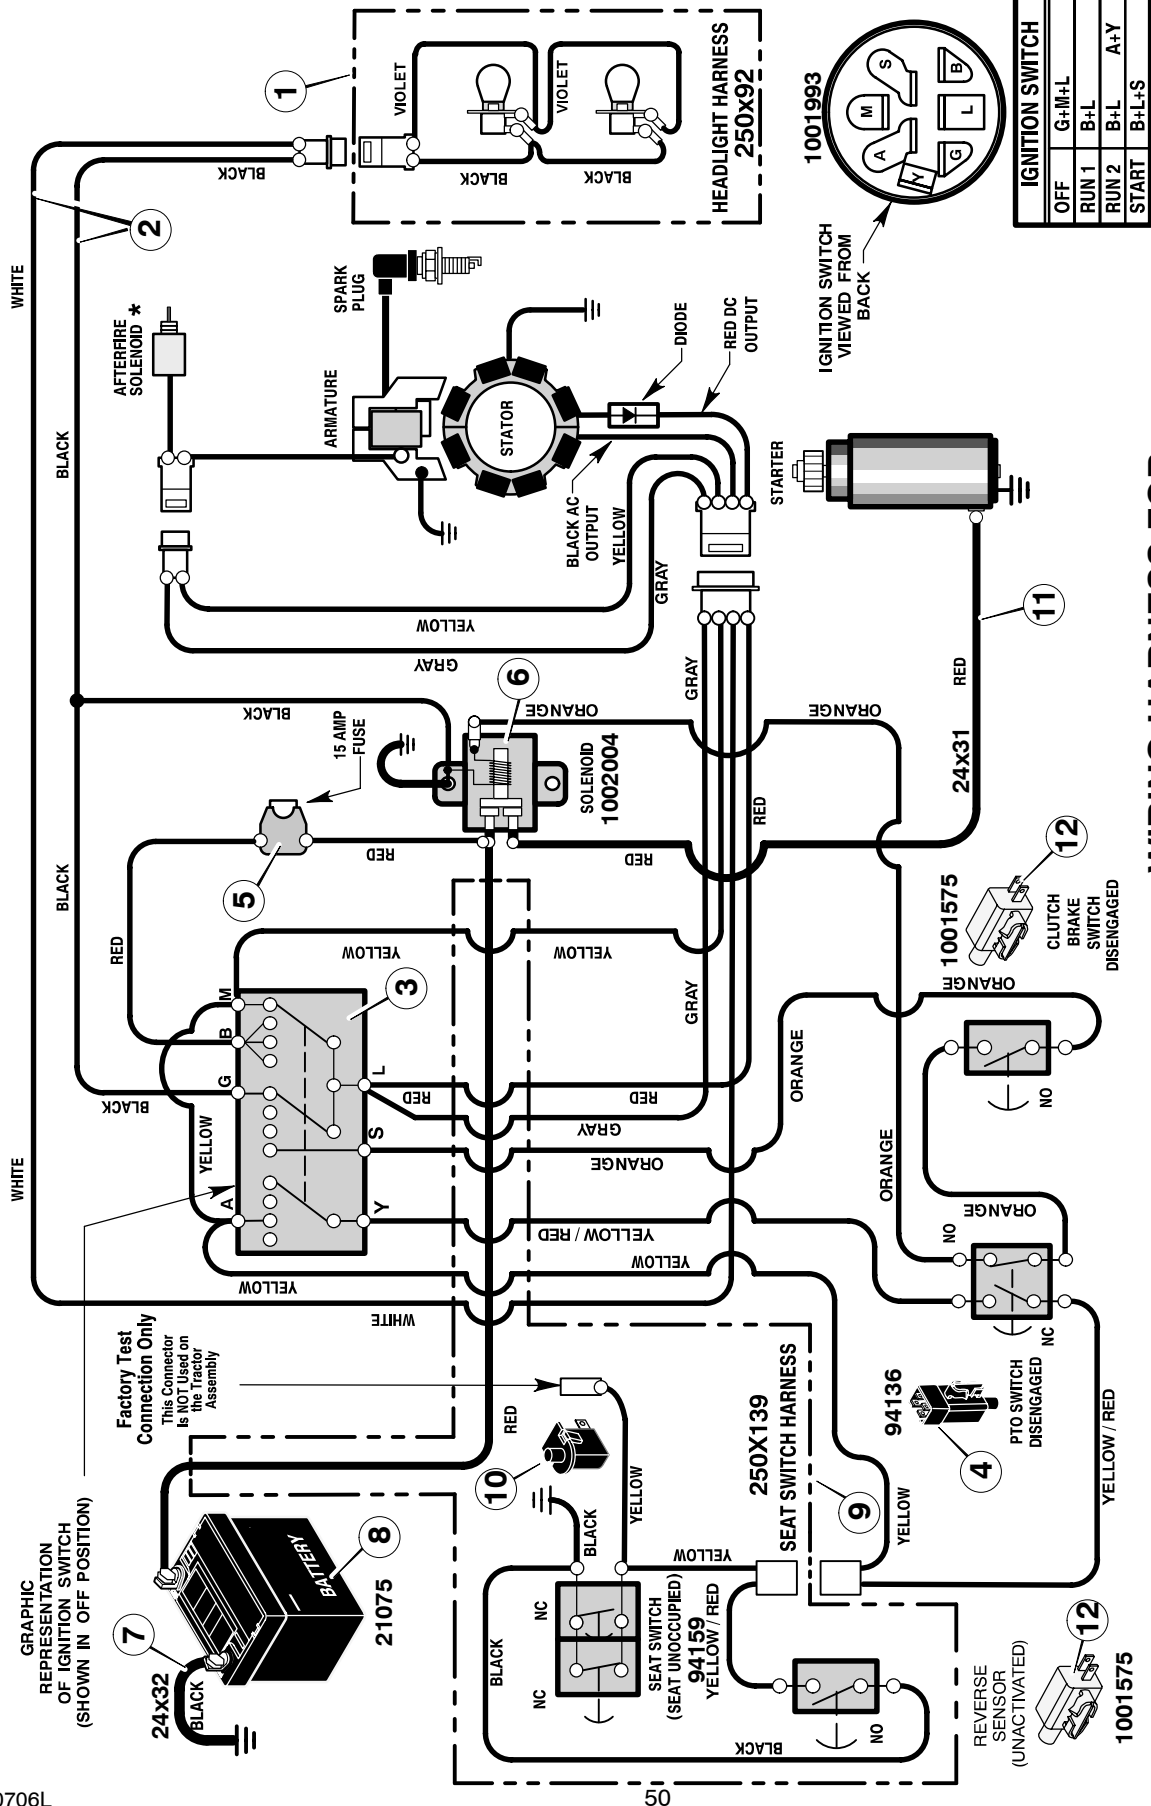

* Includes Key No. 17, 18, 30, 31, 32, 33, 45, 46, 53, 54, 55, and 56.

* This part is included when ordering Key number 34.

Key No.	Part No.	Description
1	092317	Fuel Cap **
2	690280	Fuel Tank
3	095197	Hose Clamp **
4	7601033	Fuel Line (Must cut to length) **
5	095197	Hose Clamp **
6	26x201	Screw
7	094006E700	Plate, Engine
8	092371	Throttle Control
9	*	Engine, BRIGGS & STRATTON
9a	1001717	Muffler
9b	091309	Gasket, Muffler
9c	095207	Adapter, Muffler
9d	06x103	Screw, Adapter
9e	009x59	Bolt, Muffler
9f	092378	Lock, Screw
10	0025x7	Bolt, Engine Mount
11	690439 Z	Stack Pulley Assembly
12	019x35	Lockwasher
13	01x140	Bolt, Hex
14	17x170	Washer
15	26x249	Screw
21	094384	Guide, Belt
22	015x79 Z	Nut, Flange
23	094066	Guide, Belt
26	26x253	Screw
30	1001897	Shield, Heat
31	26x263	Screw
32	06x104	Screw

* For information on Replacement Parts for this engine contact the manufacturer.

** These parts are included with Key number 2.

MODEL 425014x92B

REPAIR PARTS ELECTRICAL SYSTEM

Key No.	Part No.	Description
1	250x92	Harness, Light Wire
	1001716	Socket, Light
	090084	Bulb, Light
2	250x138	Harness, Chassis Wire
3	1001993	Switch, Ignition
	020729	Key, Ignition
	091489	Nut, Hex
	091488	Cap, Ignition
4	094136	Switch, Limit (PTO)
5	302031	Fuse
	407078	Holder, Fuse
6	1002004	Solenoid
	26x229	Screw, Mounting
	15x116	Locknut
7	024x32	Cable, Battery Ground
	26x229	Screw, Ground Cable
8	021075	Battery
	002x82	Bolt, Carriage
	014x79	Wingnut
9	250x139	Harness, Seat Switch Wire
10	094159	Switch, Seat Sensor
11	024x31	Cable
12	1001575	Switch, Select Reverse™ / Clutch Brake