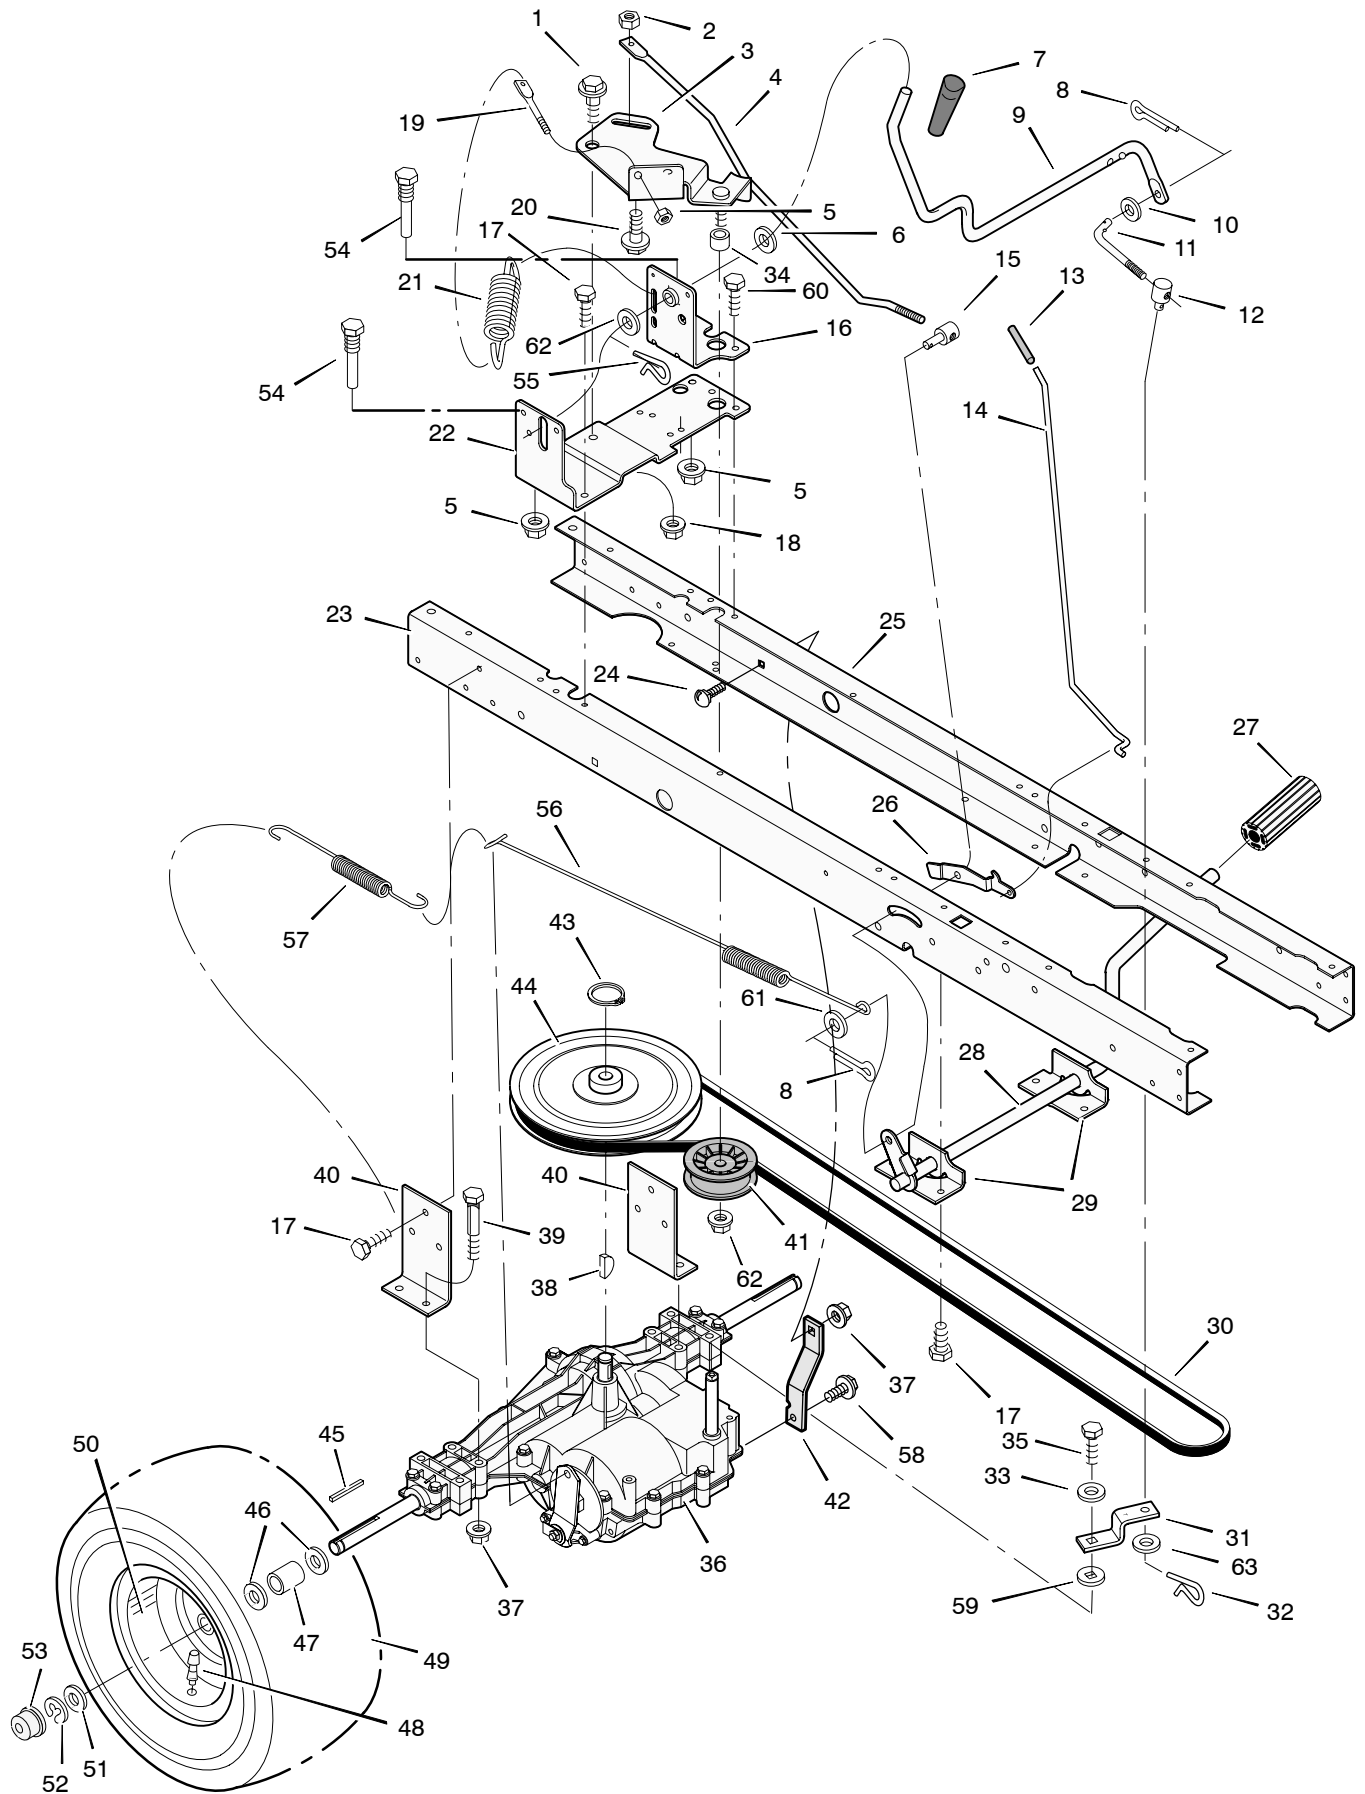

MODEL 425001x99A

REPAIR PARTS MOTION DRIVE

MODEL 425001x99A

REPAIR PARTS MOTION DRIVE

Key No.	Part No.	Description	Key No.	Part No.	Description
1	009x39	Bolt, Shoulder	33	017x38	Washer
2	015x89	Nut, Hex	34	690369	Spacer
3	690173 Z	Arm, Idler	35	06x105	Bolt
4	094041 Z	Rod, Clutch	36	†	Transaxle, DANA †
5	015x79	Nut	37	015x88	Nut
6	17x102	Washer	38	020697	Key, Woodruff
7	092697	Grip	39	01x155	Bolt
8	030x20	Pin, Cotter	40	094008E701	Bracket, Transaxle
9	094043 Z	Lever, Shift	41	690409	Pulley
10	017x47	Washer	42	094433E700	Bracket, Transaxle Support
11	094044 Z	Link, Shift	43	0011x7	Ring, Retainer Snap
12	021920 Z	Nut, Adjuster	44	095094	Pulley, Drive
13	091079	Grip	45	021553	Key, Square
14	1001245 Z	Rod, Parking Brake	46	17x160	Washer
15	094815 Z	Nut, Adjuster	47	1401103 Z	Spacer, Transaxle
16	1001303 Z	Bracket, Shift Pivot	48	024373	Stem, Valve
17	26x249	Screw	49	091923	Tire *
18	015x84	Nut	--	407049	Tube
19	094042 Z	Mount, Stud Spring	50	092290-601	Wheel & Tire Assembly
20	009x54	Bolt, Shoulder	51	17x195	Washer
21	165x116	Spring, Extension	52	0011x3	E-Ring
22	1001978E701	Bracket, Right Shifter	53	094618	Hub Cap
23	1001928E701	Frame, Right	54	093349	Guide, Belt
24	002x53	Bolt, Carriage	55	0031x4	Pin, Hair
25	1001927E701	Frame, Left	56	165x115	Spring, Extension
26	094045 Z	Latch, Parking Brake	57	165x92	Spring, Extension
27	021544	Pedal	58	26x216	Screw
28	094038E700	Lever, Brake/Clutch	59	17x148	Washer
29	015x98	Nut	60	26x267	Screw
30	037x87	Belt, Motion Drive	61	17x169	Washer
31	094031 Z	Yoke, Shift	62	17x165	Washer
32	0031x6	Pin, Hair	63	017x53	Washer

* When you order a tire, make sure to give the brand name of the tire so that the tread pattern on the tire will match.

† For information on Replacement Parts contact the transaxle manufacturer.