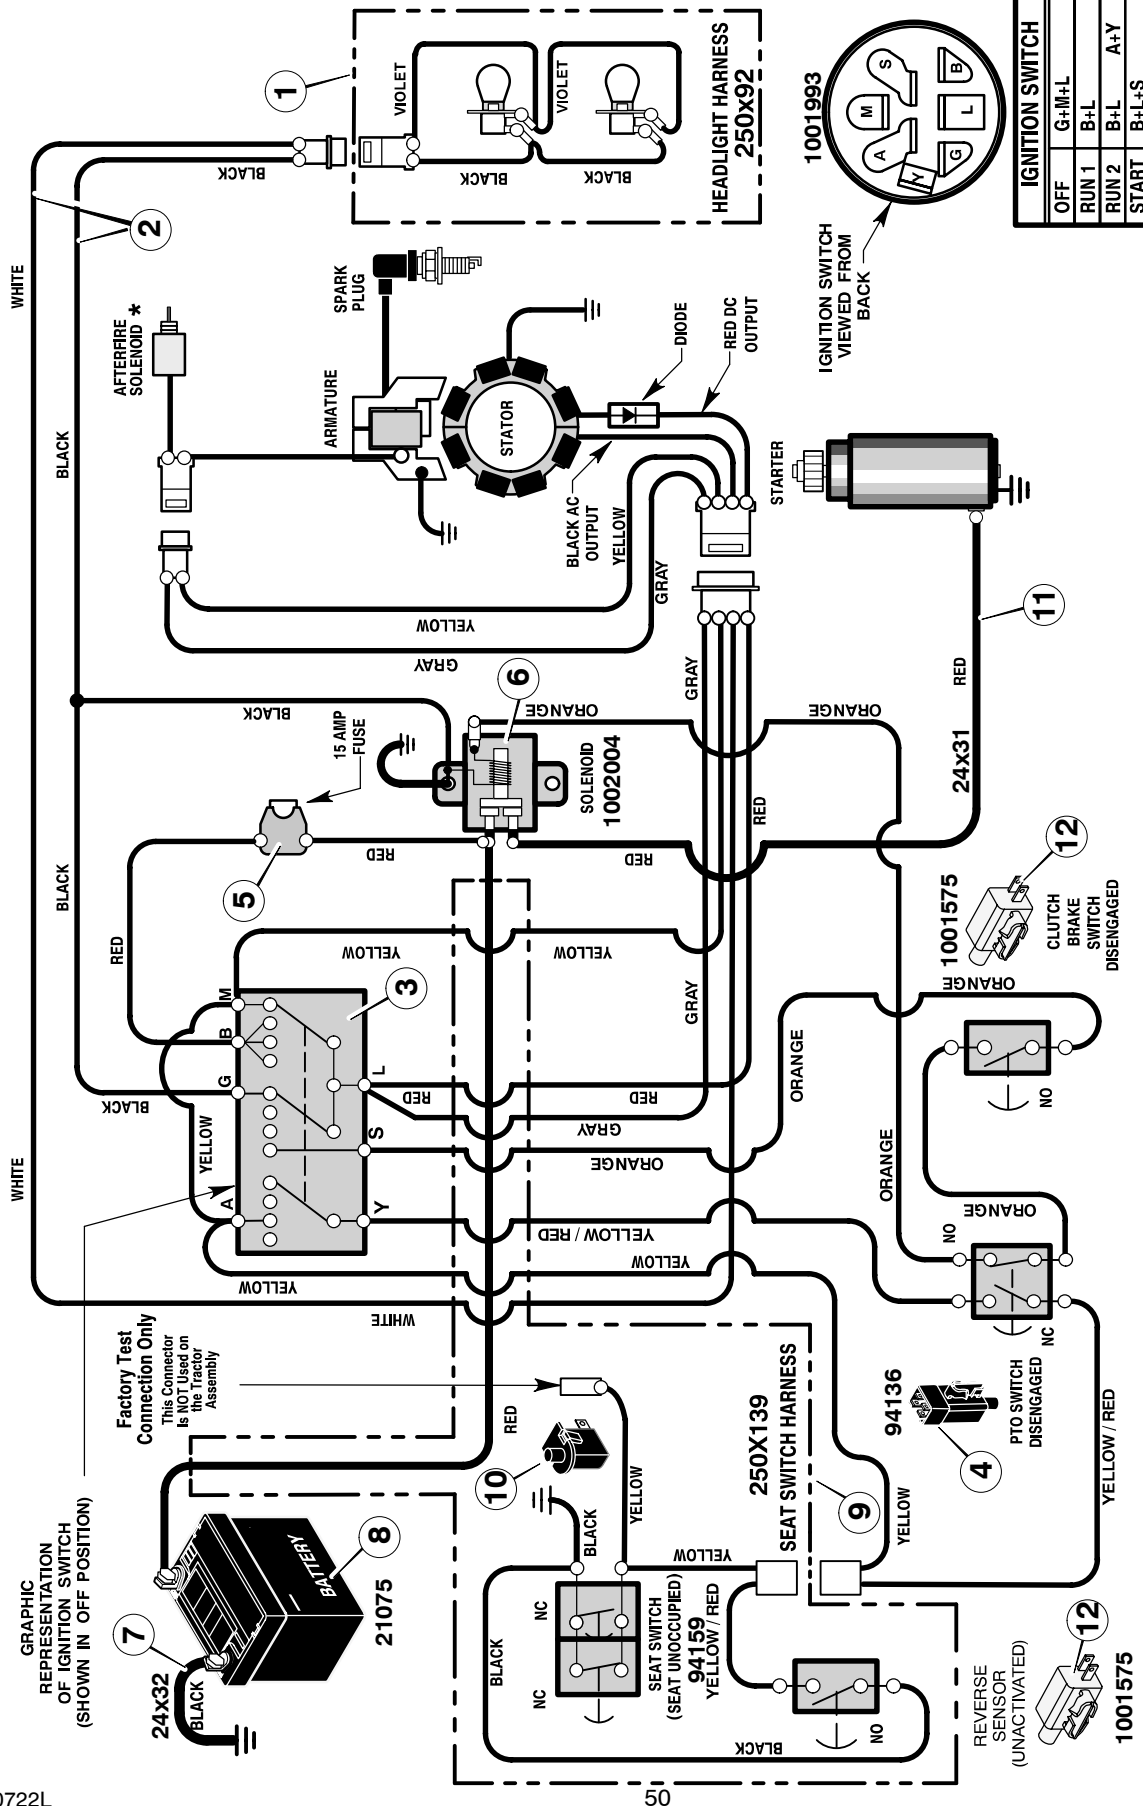

IGNITION SWITCH	
OFF	G+M+L
RUN 1	B+L
RUN 2	B+L A+Y
START	B+L+S