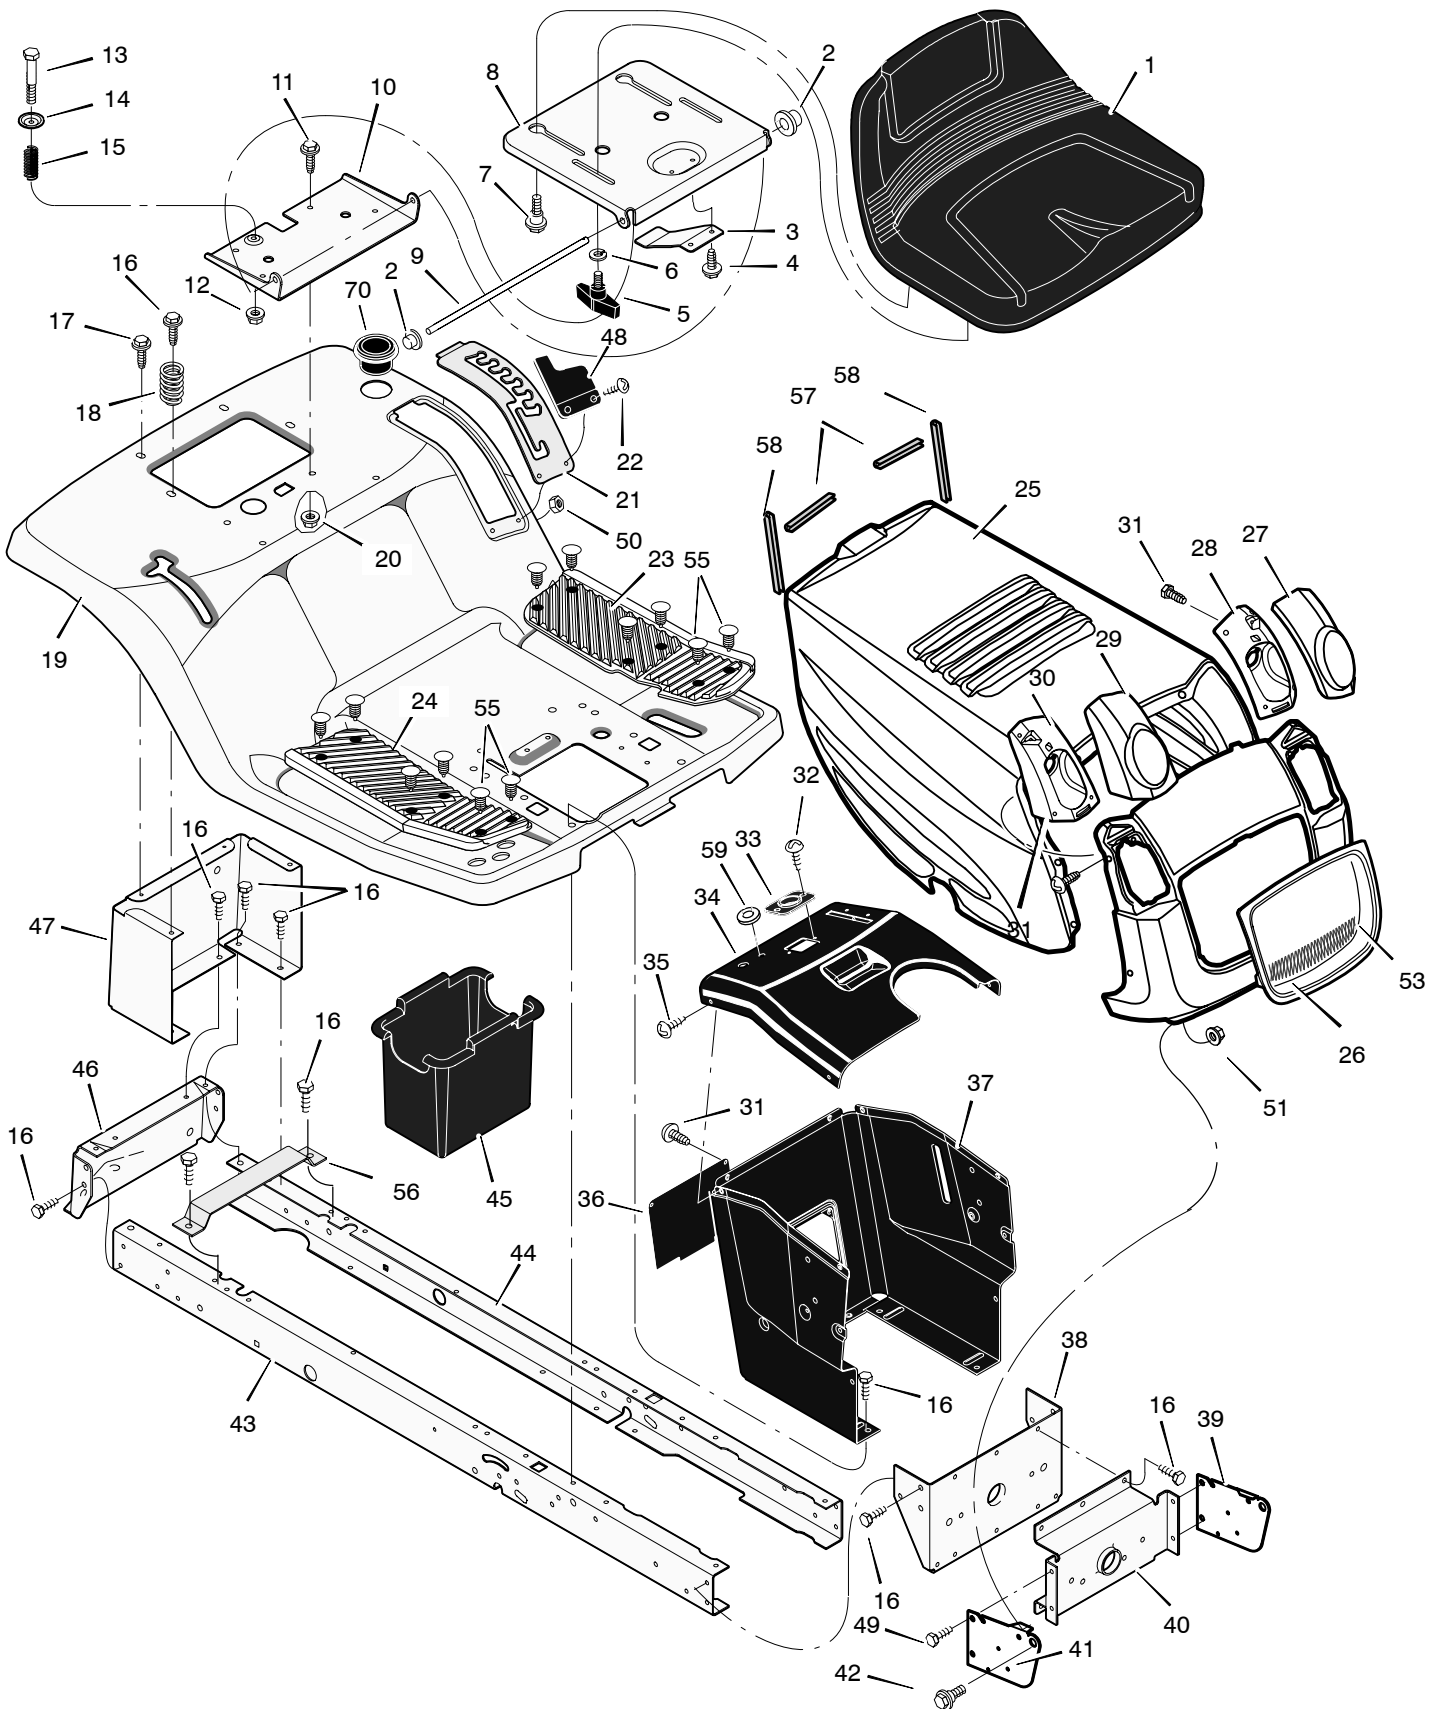

MODEL 425001x99A

REPAIR PARTS CHASSIS & HOOD

MODEL 425001x99A

REPAIR PARTS CHASSIS & HOOD

Key No.	Part No.	Description	Key No.	Part No.	Description
1	690566	Seat	31	26x270	Screw
2	028x23	Cap, Push On	32	26x238	Screw
3	094057	Spring	33	1001491	Bearing, Steering
4	26x229	Screw	34	1001584E701	Dash
5	1001054	Bolt, Wing	35	26x201	Screw
6	017x47 Z	Washer	36	093007E701	Panel, Access
7	009x56	Bolt, Shoulder	37	095318E701	Support, Dash
8	094154E701	Support, Seat	38	1001270E701	Bracket, Rear Hanger
9	094156 Z	Rod, Pivot	39	094085E700	Support, Left Grille
10	1001648E700	Bracket, Pivot	40	094007E701	Axle, Hanger
11	001x45	Bolt	41	094084E700	Support, Right Grille
12	015x89	Nut	42	009x58	Bolt, Shoulder
13	009x55	Bolt, Shoulder	43	1001928E701	Frame, Right
14	094155 Z	Washer	44	1001927E701	Frame, Left
15	164x31	Spring	45	690424	Container, Battery
16	26x249	Screw	46	1001002E701	Plate, Hitch
17	26x263	Screw	47	690434E700	Panel, Rear
18	164x30	Spring	48	094610	Cover, Detent
19	1001987E245	Deck, Seat	49	26x277	Screw
20	15x123	Nut	50	015x81	Nut
21	094151E701	Plate, Index	51	15x124	Nut
22	009x47	Screw	53	1001540	Insert, Grille
23	1001582	Mat, Left	55	0193x1	Fastener, Panel
24	1001578	Mat, Right	56	690482E701	Support, Battery
25	1001536E245	Hood	57	1001652	Trim, Hood (3.75")
26	1001531E245	Grille	58	1001653	Trim, Hood (6.5")
27	1001546	Lens, Left	59	1001755	Grommet, Parking Brake
28	1001544	Housing, Left Headlamp	70	1001542	Holder, Cup
29	1001545	Lens, Right	--	1002040	Parts Bag, Assembly
30	1001543	Housing, Right Headlamp	--	F-050722L	Instruction Book & Parts List