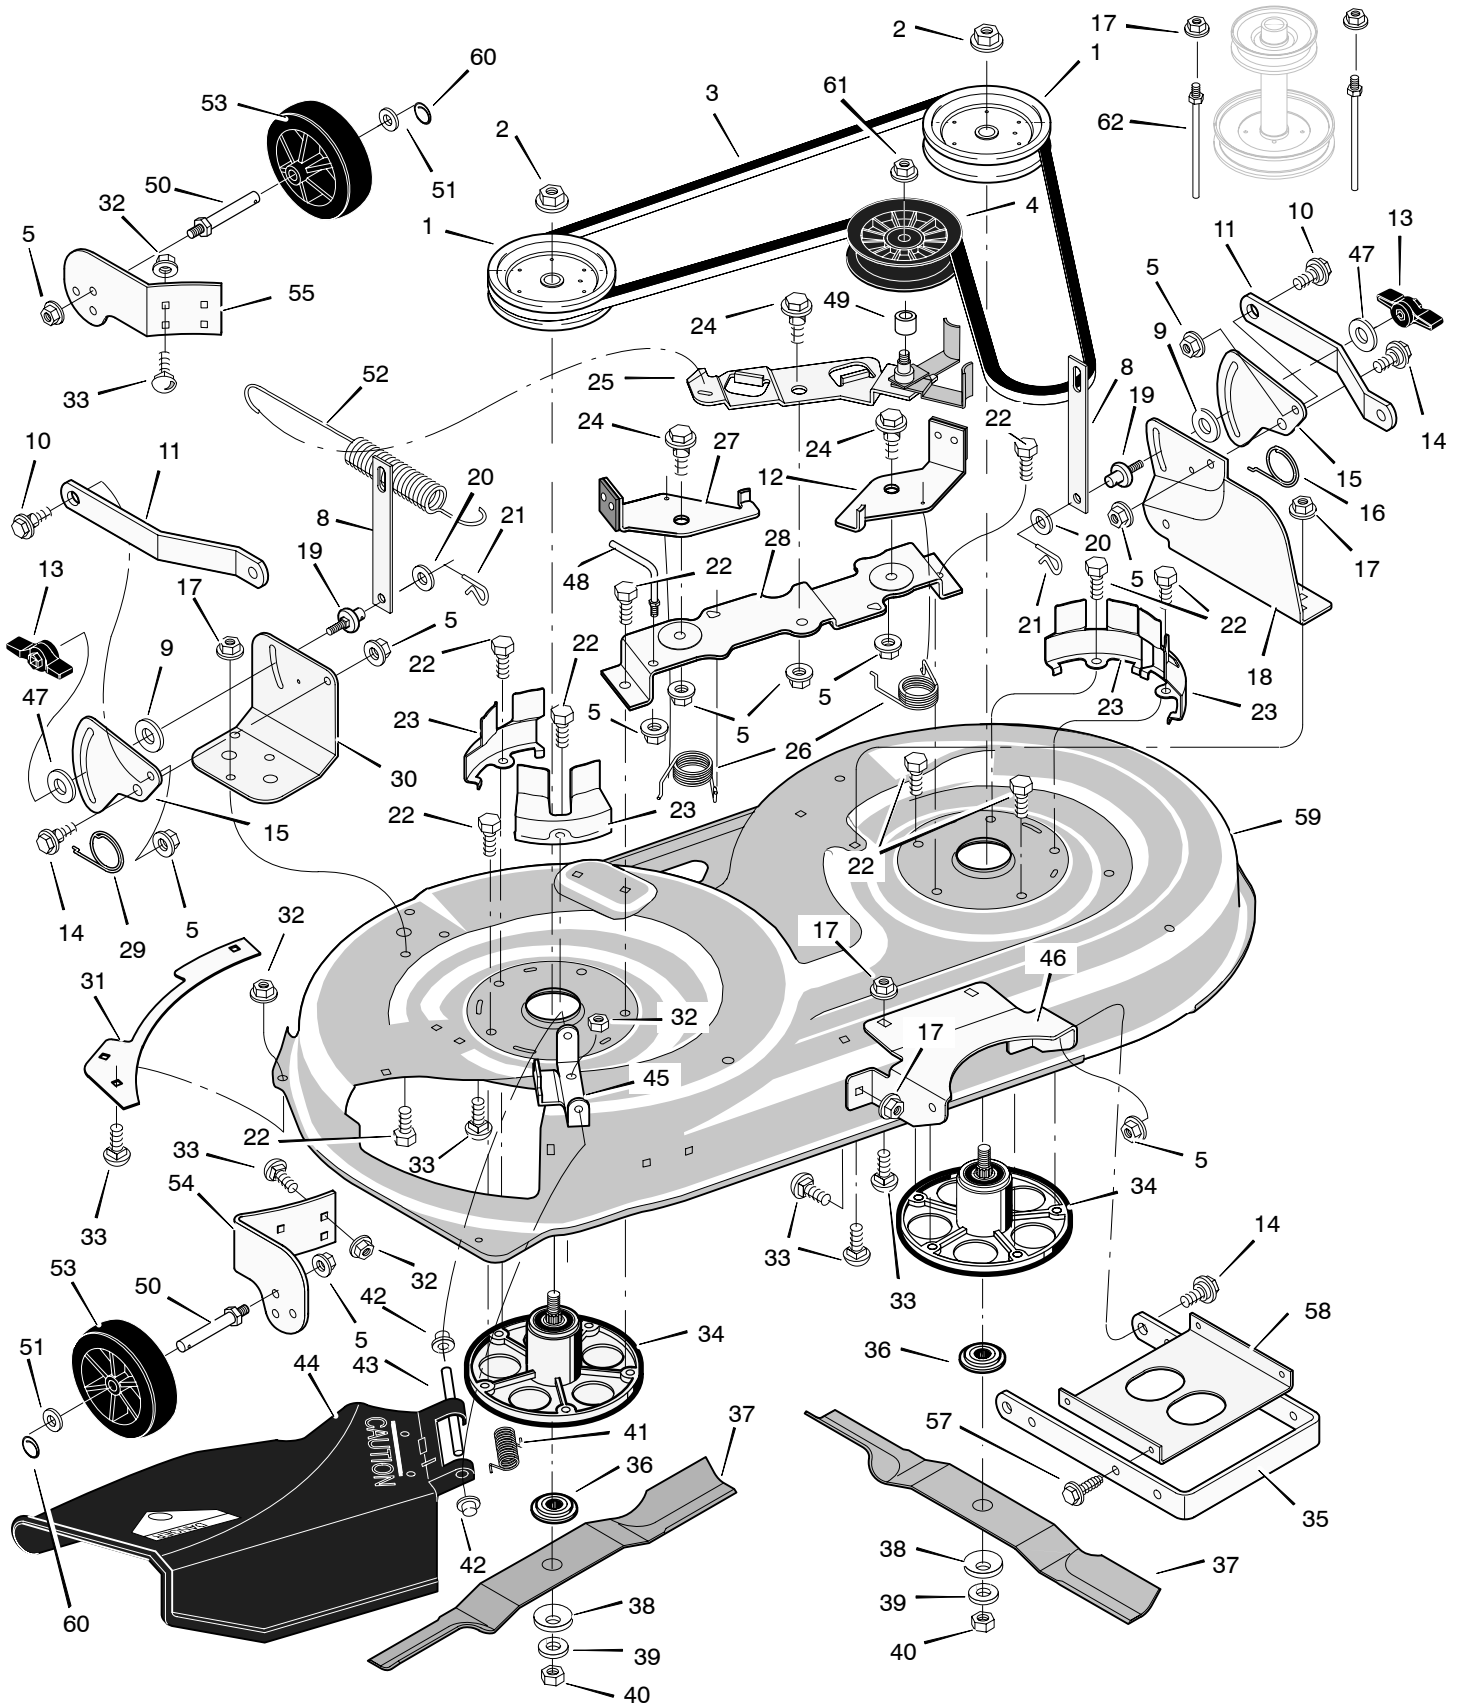

MODEL 425001x99A

REPAIR PARTS MOWER HOUSING

MODEL 425001x99A

REPAIR PARTS MOWER HOUSING

Key No.	Part No.	Description	Key No.	Part No.	Description
1	094199	Pulley, Jackshaft	33	002x53	Bolt, Carriage
2	15x140	Nut, Hex	34	1001200	Mandrell Housing
3	037x88	Belt, Mower Drive	35	690539E701	Bracket, Suspension
4	690387	Pulley, Idler	36	690411	Adapter, Blade
5	015x84	Nut, Flange	37	095100E701	Blade
8	690212E701	Link, Lift	38	17x166	Washer
9	094137	Pad, Friction	39	17x165	Washer
10	009x52	Bolt, Shoulder	40	15x100	Nut
11	094055E701	Bracket, Suspension	41	0166x4	Spring
12	094049E701	Pad Assembly, Left Brake	42	028x23	Cap, Push On
13	094068	Knob	43	094957 Z	Rod, Deflector
14	009x51	Bolt, Shoulder	44	094707SE	Deflector Assembly
15	094128E701	Plate, Suspension	45	094956E701	Bracket, Deflector Hinge
16	166x43	Spring	46	094190E701	Bracket, Front Hanger
17	015x79	Nut, Flange	47	017x45	Washer
18	094192E701	Bracket, Suspension	48	094781	Guide, Belt
19	095194	Pin, Hanger	49	690369	Spacer
20	017x91	Washer	50	094025	Bolt, Axle
21	0031x4	Pin, Hair	51	017x91	Washer
22	0025x7	Bolt	52	165x119	Spring, Extension
23	094051E701	Cover, Pulley	53	092683	Wheel, Gage
24	009x39	Bolt, Shoulder	54	1001260E700	Bracket, Right Wheel
25	690408E700	Arm, Idler	55	092423E700	Bracket, Left Wheel
26	166x41	Spring	57	26x249	Screw
27	094047E701	Pad Assembly, Right Brake	58	094604E700	Stiffener
28	094193E700	Bracket, Brake	59	094814E700	Housing, Blade *
29	166x42	Spring	60	031x11	Ring, Locking
30	094191E700	Bracket, Suspension	61	015x98	Nut, Flange
31	092426E700	Plate	1-61	7601032	Complete Mower Housing Assy.
32	015x88	Nut, Flange	62	094066	Guide, Belt

* Includes Key No. 15, 17, 18, 30, 31, 32, 33, 45, 46, 53, 54, 55, and 56.

* This part is included when ordering Key number 34.