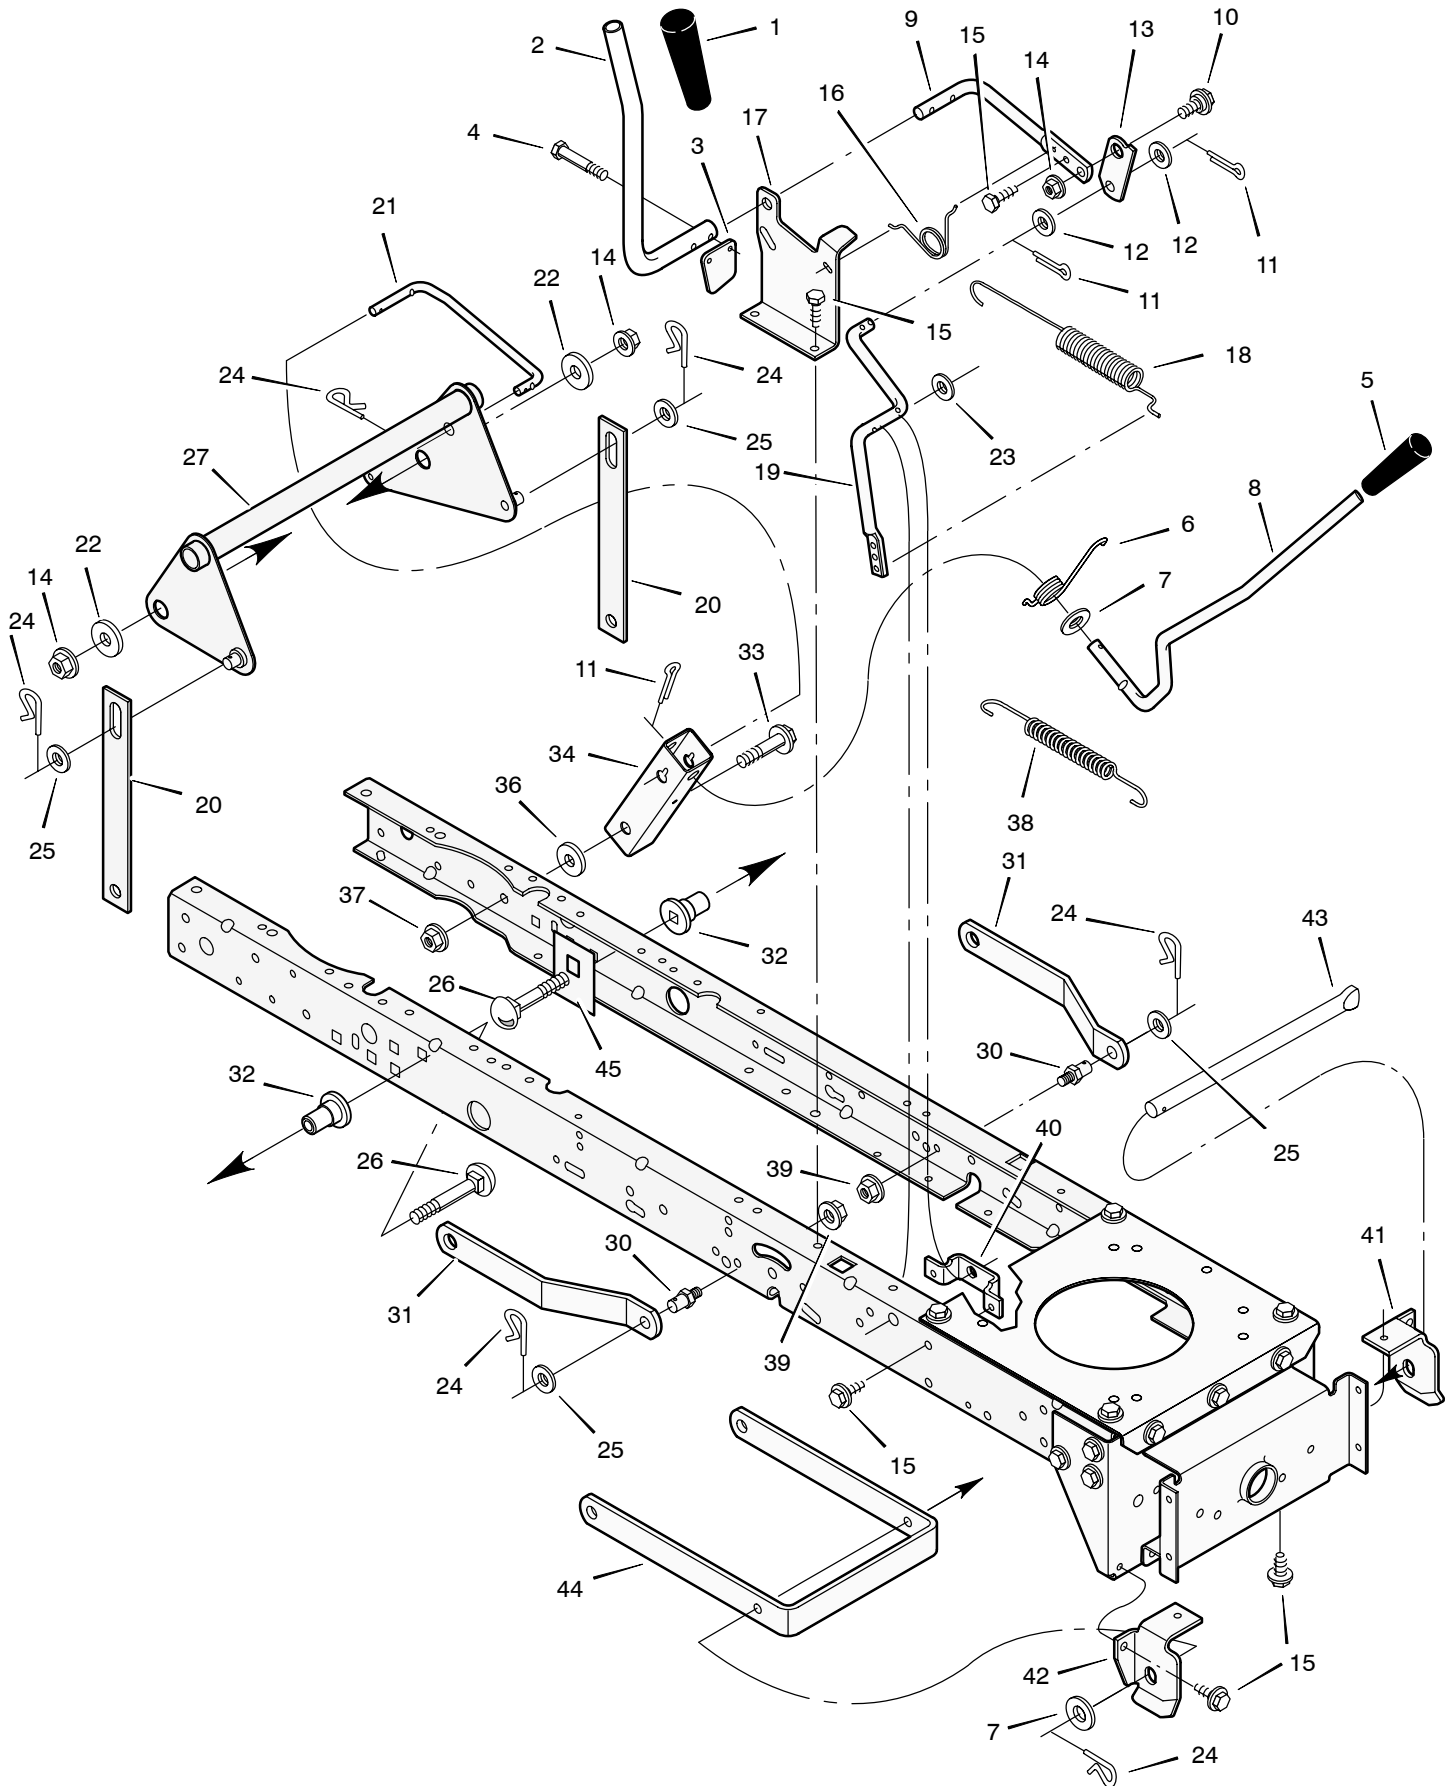

MODEL 425001x99A

REPAIR PARTS MOWER HOUSING SUSPENSION

MODEL 425001x99A

REPAIR PARTS MOWER HOUSING SUSPENSION

Key No.	Part No.	Description	Key No.	Part No.	Description
1	094496	Grip	22	17x168	Washer
2	094157 Z	Handle, PTO	23	017x57	Washer
3	094022 Z	Pad, Switch	24	0031x4	Pin, Hair
4	0025x3	Bolt	25	017x91 Z	Washer
5	094497	Grip	26	002x85	Bolt, Carriage
6	166x40	Spring	27	1001111E701	Lever Assembly, Lift
7	17x103	Washer	30	094067	Pin
8	690533	Lever, Lift	31	094055E701	Bracket, Rear Suspension
9	094017 Z	Lever, PTO	32	690151	Spacer, Lifter
10	009x39	Bolt, Shoulder	33	009x53	Bolt, Shoulder
11	030x20	Pin, Cotter	34	094015E700	Bracket, Pivot
12	017x57	Washer	36	17x191	Washer
13	094004 Z	Link, PTO	37	015x84	Nut, Flange
14	015x84	Nut, Flange	38	165x131	Spring
15	26x249	Screw	39	015x68	Nut, Flange
16	166x39	Spring	40	094005E700	Bracket, PTO
17	094018E701	Bracket, PTO	41	094027E701	Hanger, Left Deck
18	165x119	Spring	42	094026E701	Hanger, Right Deck
19	690394E701	Crank, PTO	43	094158 Z	Rod, Hanger
20	690212E701	Link, Lift	44	690539E701	Bracket, Suspension
21	690122E701	Link, Lift Handle	45	1001098E701	Plate, Stiffening