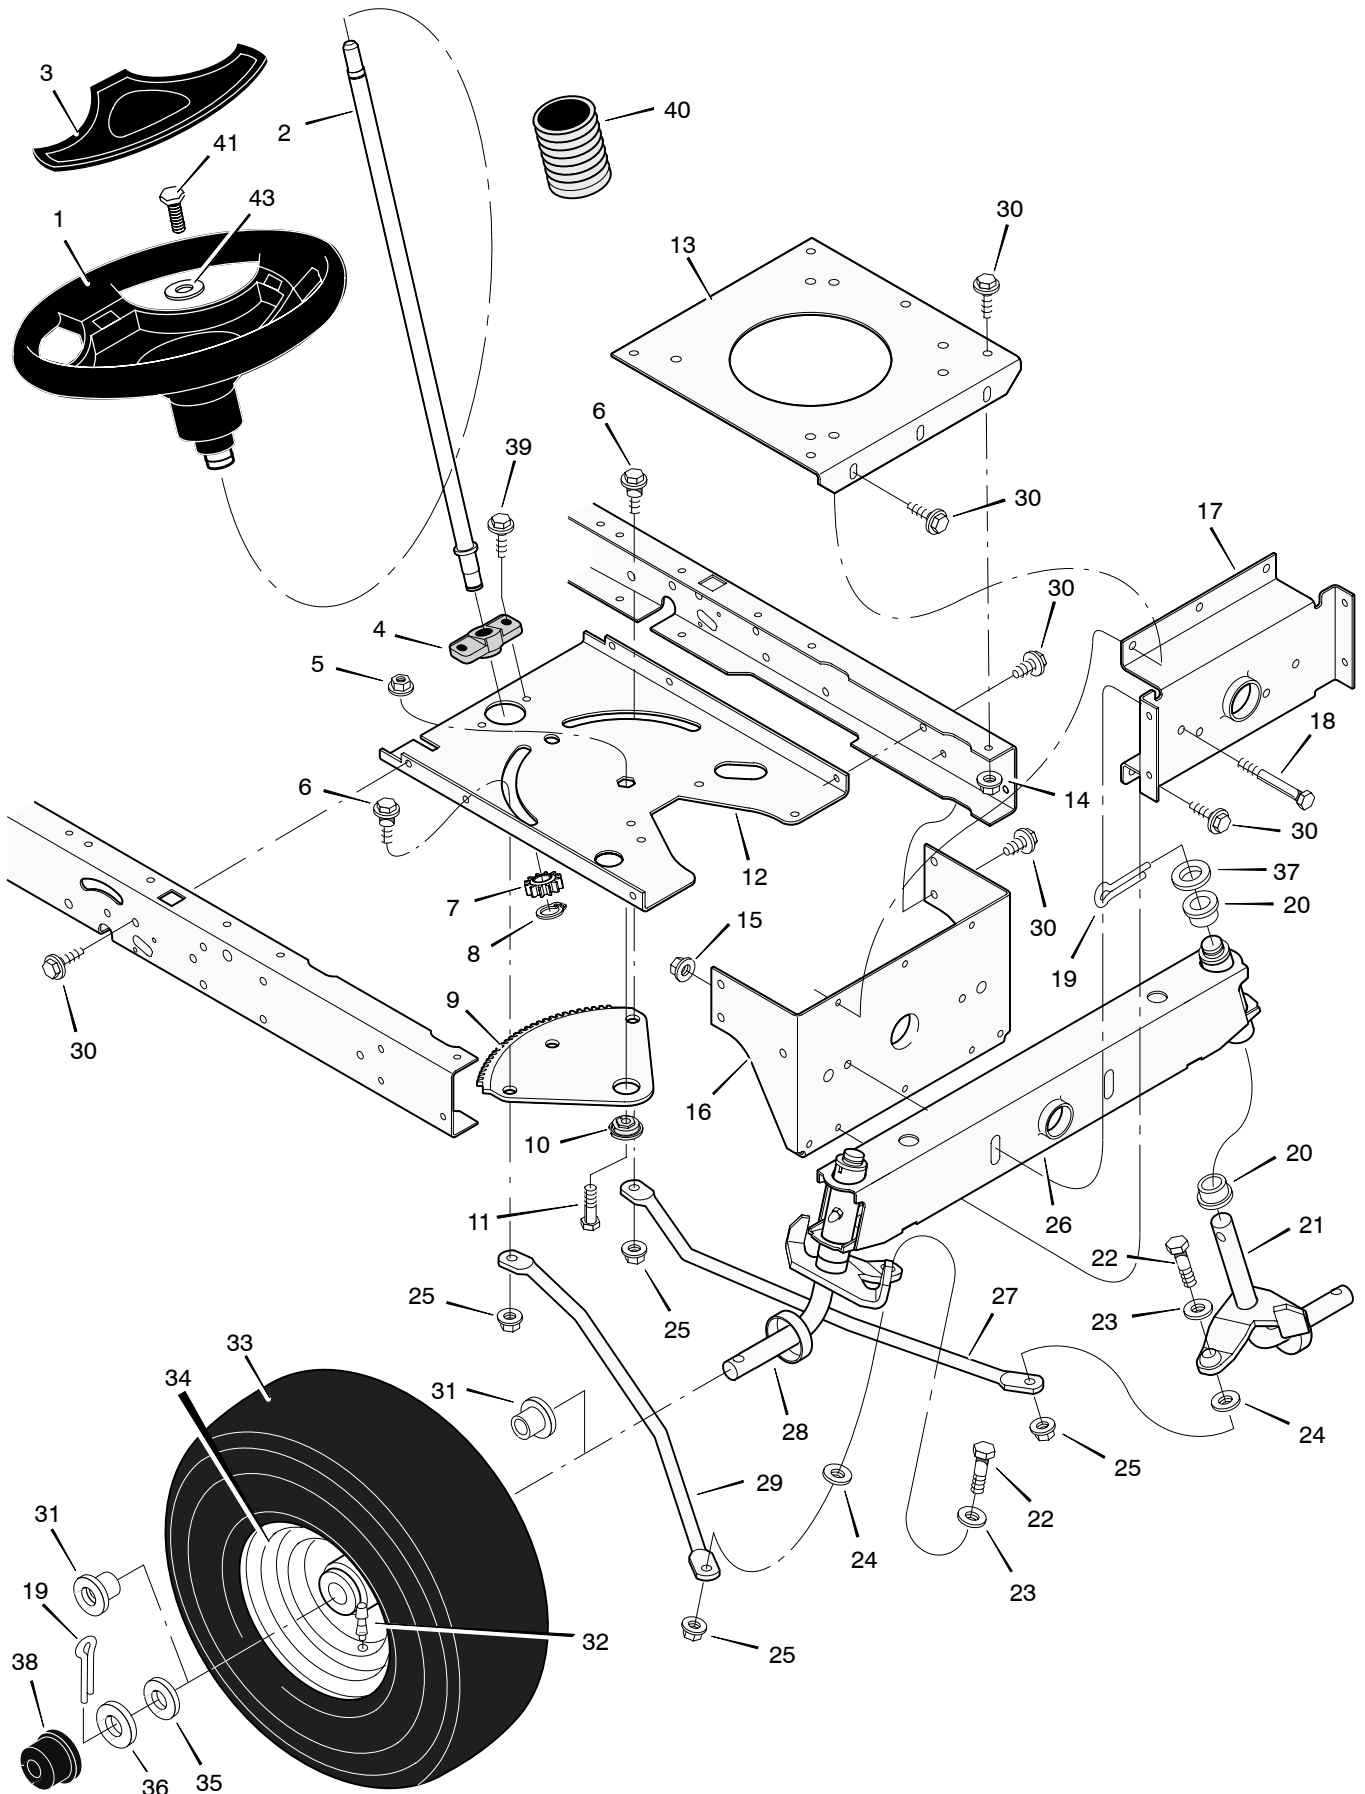

MODEL 425001x99A

REPAIR PARTS STEERING

MODEL 425001x99A

REPAIR PARTS STEERING

Key No.	Part No.	Description	Key No.	Part No.	Description
1	1001980	Wheel, Steering	23	17x104	Washer
2	690625	Post, Steering	24	017x53 Z	Washer
3	1001982	Cover, Steering Wheel	25	015x84	Nut, Flange
4	094124	Bearing †	26	1001460E701	Axle Assembly
5	15x111	Nut, Flange †	27	095329E701	Drag Link, Left
6	009x57	Bolt, Shoulder	28	094575E701	Spindle Assembly, Right
7	1001893	Gear, Pinion †	29	095328E701	Drag Link, Right
8	011x25	Ring, Snap †	30	26x249	Screw
9	094121	Gear, Sector	31	091334	Bearing, Wheel
10	094123	Bearing	32	024373	Stem, Valve
11	001x84	Bolt	33	091912	Tire *
12	1001121E701	Plate, Steering	--	407924	Tube
13	094006E700	Plate, Engine	34	1002048-601	Wheel and Tire Assembly
14	015x88	Nut, Flange	35	17x195	Washer
15	15x118	Nut, Flange	36	17x192	Washer
16	1001270E700	Bracket, Hanger	37	17x113	Washer
17	94007E701	Axle, Hanger	38	094618	Hub Cap
18	01x146	Bolt	39	26x267	Screw
19	030x49	Pin, Cotter	40	092059	Bellows
20	690150	Bearing	41	0025x3	Bolt
21	094576E701	Spindle Assembly, Left	43	17x146	Washer
22	01x111	Bolt			

* When you order a tire, make sure to give the brand name of the tire so that the tread pattern on the tire will match.

† These parts are included when ordering Key number 2.