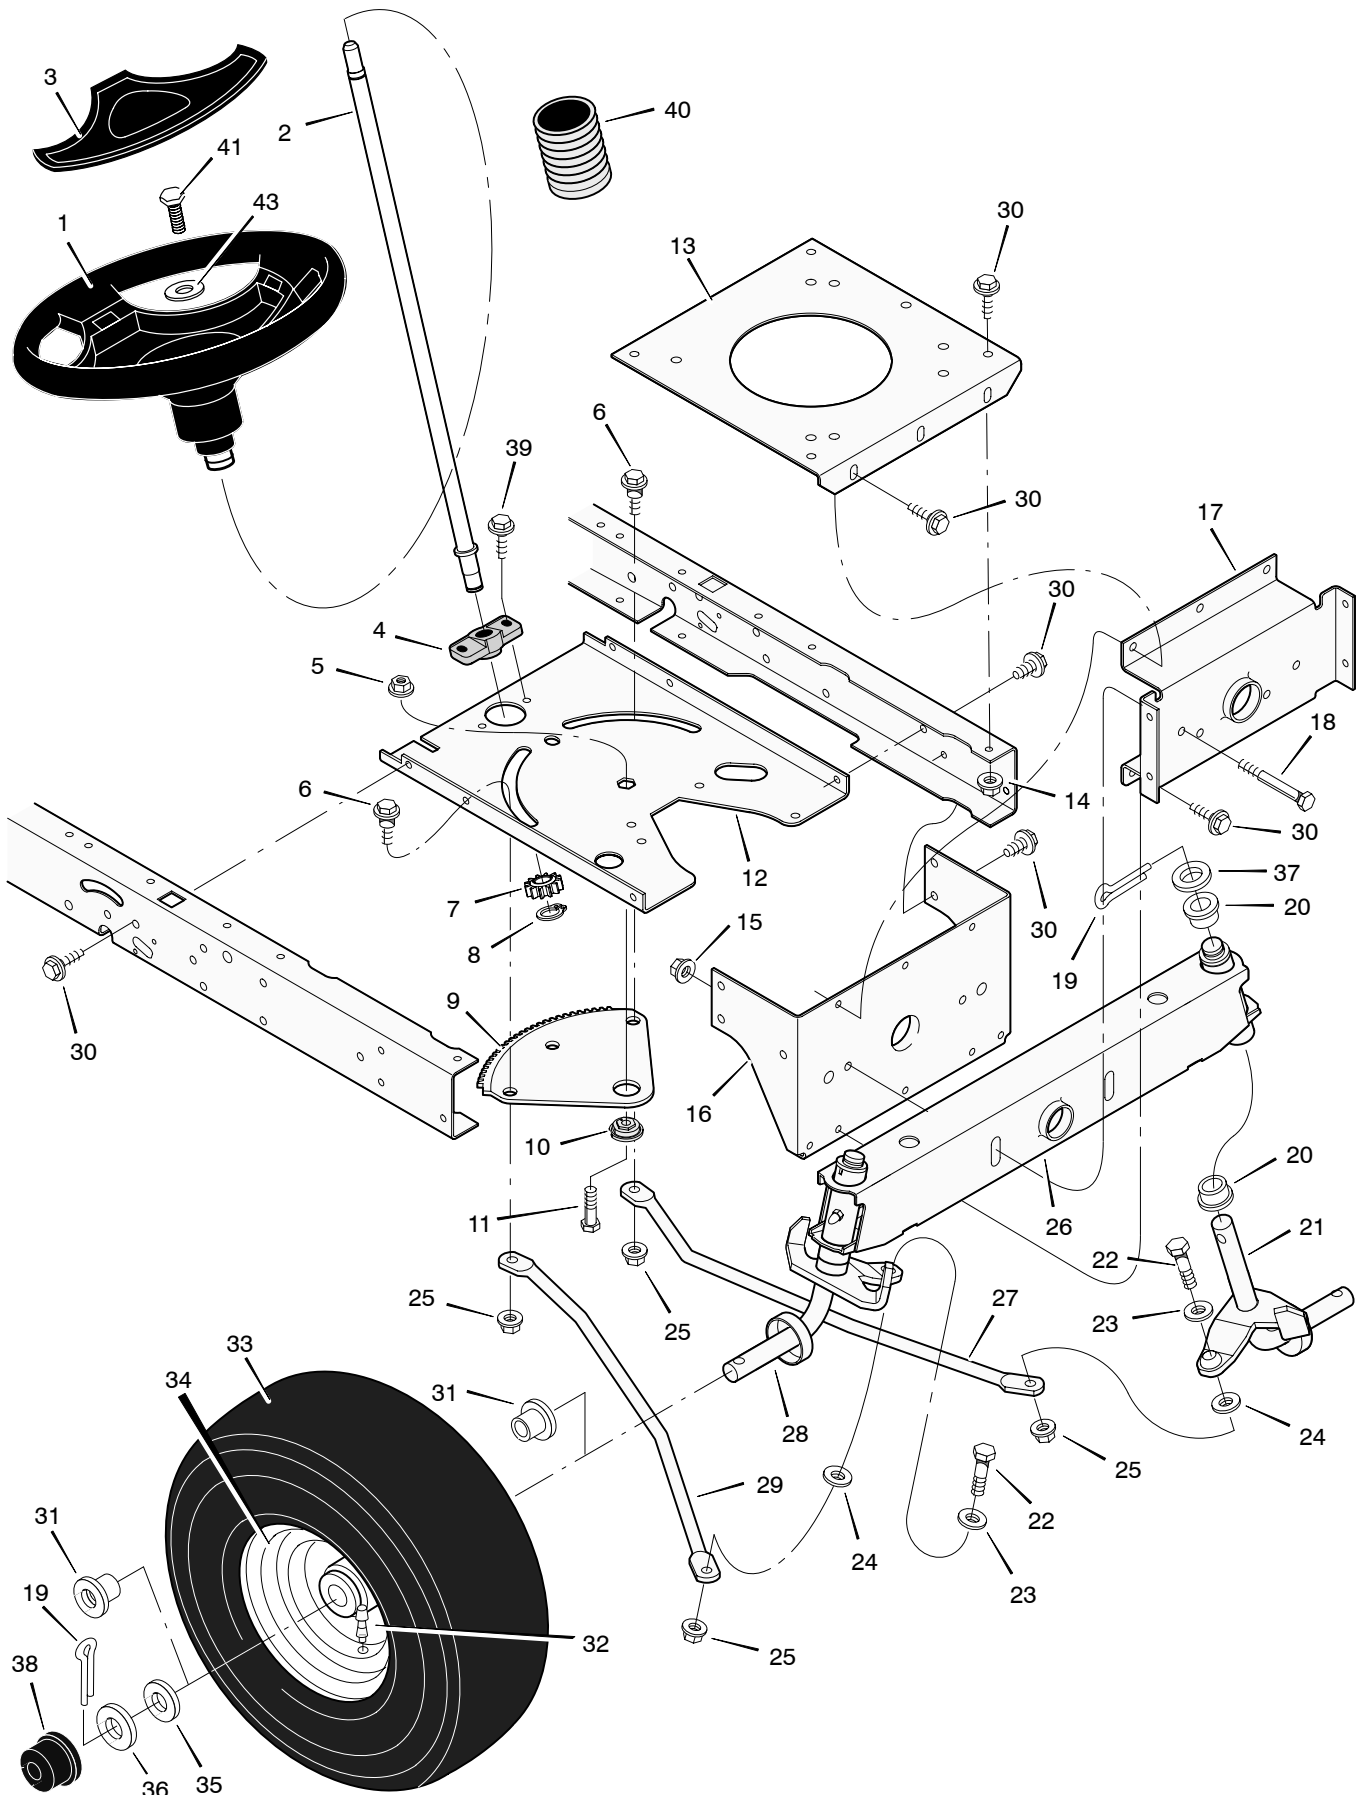

MODEL 405011x48A

REPAIR PARTS STEERING

MODEL 405011x48A

REPAIR PARTS STEERING

Key No.	Part No.	Description	Key No.	Part No.	Description
1	1001980	Wheel, Steering	23	17x104	Washer
2	690625	Post, Steering	24	017x53 Z	Washer
3	1001982	Cover, Steering Wheel	25	015x84	Nut, Flange
4	094124	Bearing †	26	1001460E701	Axle Assembly
5	15x111	Nut, Flange †	27	095329E701	Drag Link, Left
6	009x57	Bolt, Shoulder	28	094575E701	Spindle Assembly, Right
7	1001893	Gear, Pinion †	29	095328E701	Drag Link, Right
8	011x25	Ring, Snap †	30	26x249	Screw
9	094121	Gear, Sector	31	091334	Bearing, Wheel
10	094123	Bearing	32	024373	Stem, Valve
11	001x84	Bolt	33	091912	Tire *
12	1001121E701	Plate, Steering	--	407924	Tube
13	094006E700	Plate, Engine	34	1001840-601	Wheel and Tire Assembly
14	015x88	Nut, Flange	35	17x195	Washer
15	15x118	Nut, Flange	36	17x192	Washer
16	1001270E700	Bracket, Hanger	37	17x113	Washer
17	94007E701	Axle, Hanger	38	094618	Hub Cap
18	01x146	Bolt	39	26x267	Screw
19	030x49	Pin, Cotter	40	092059	Bellows
20	690150	Bearing	41	0025x3	Bolt
21	094576E701	Spindle Assembly, Left	43	17x146	Washer
22	01x111	Bolt			

* When you order a tire, make sure to give the brand name of the tire so that the tread pattern on the tire will match.

† These parts are included when ordering Key number 2.