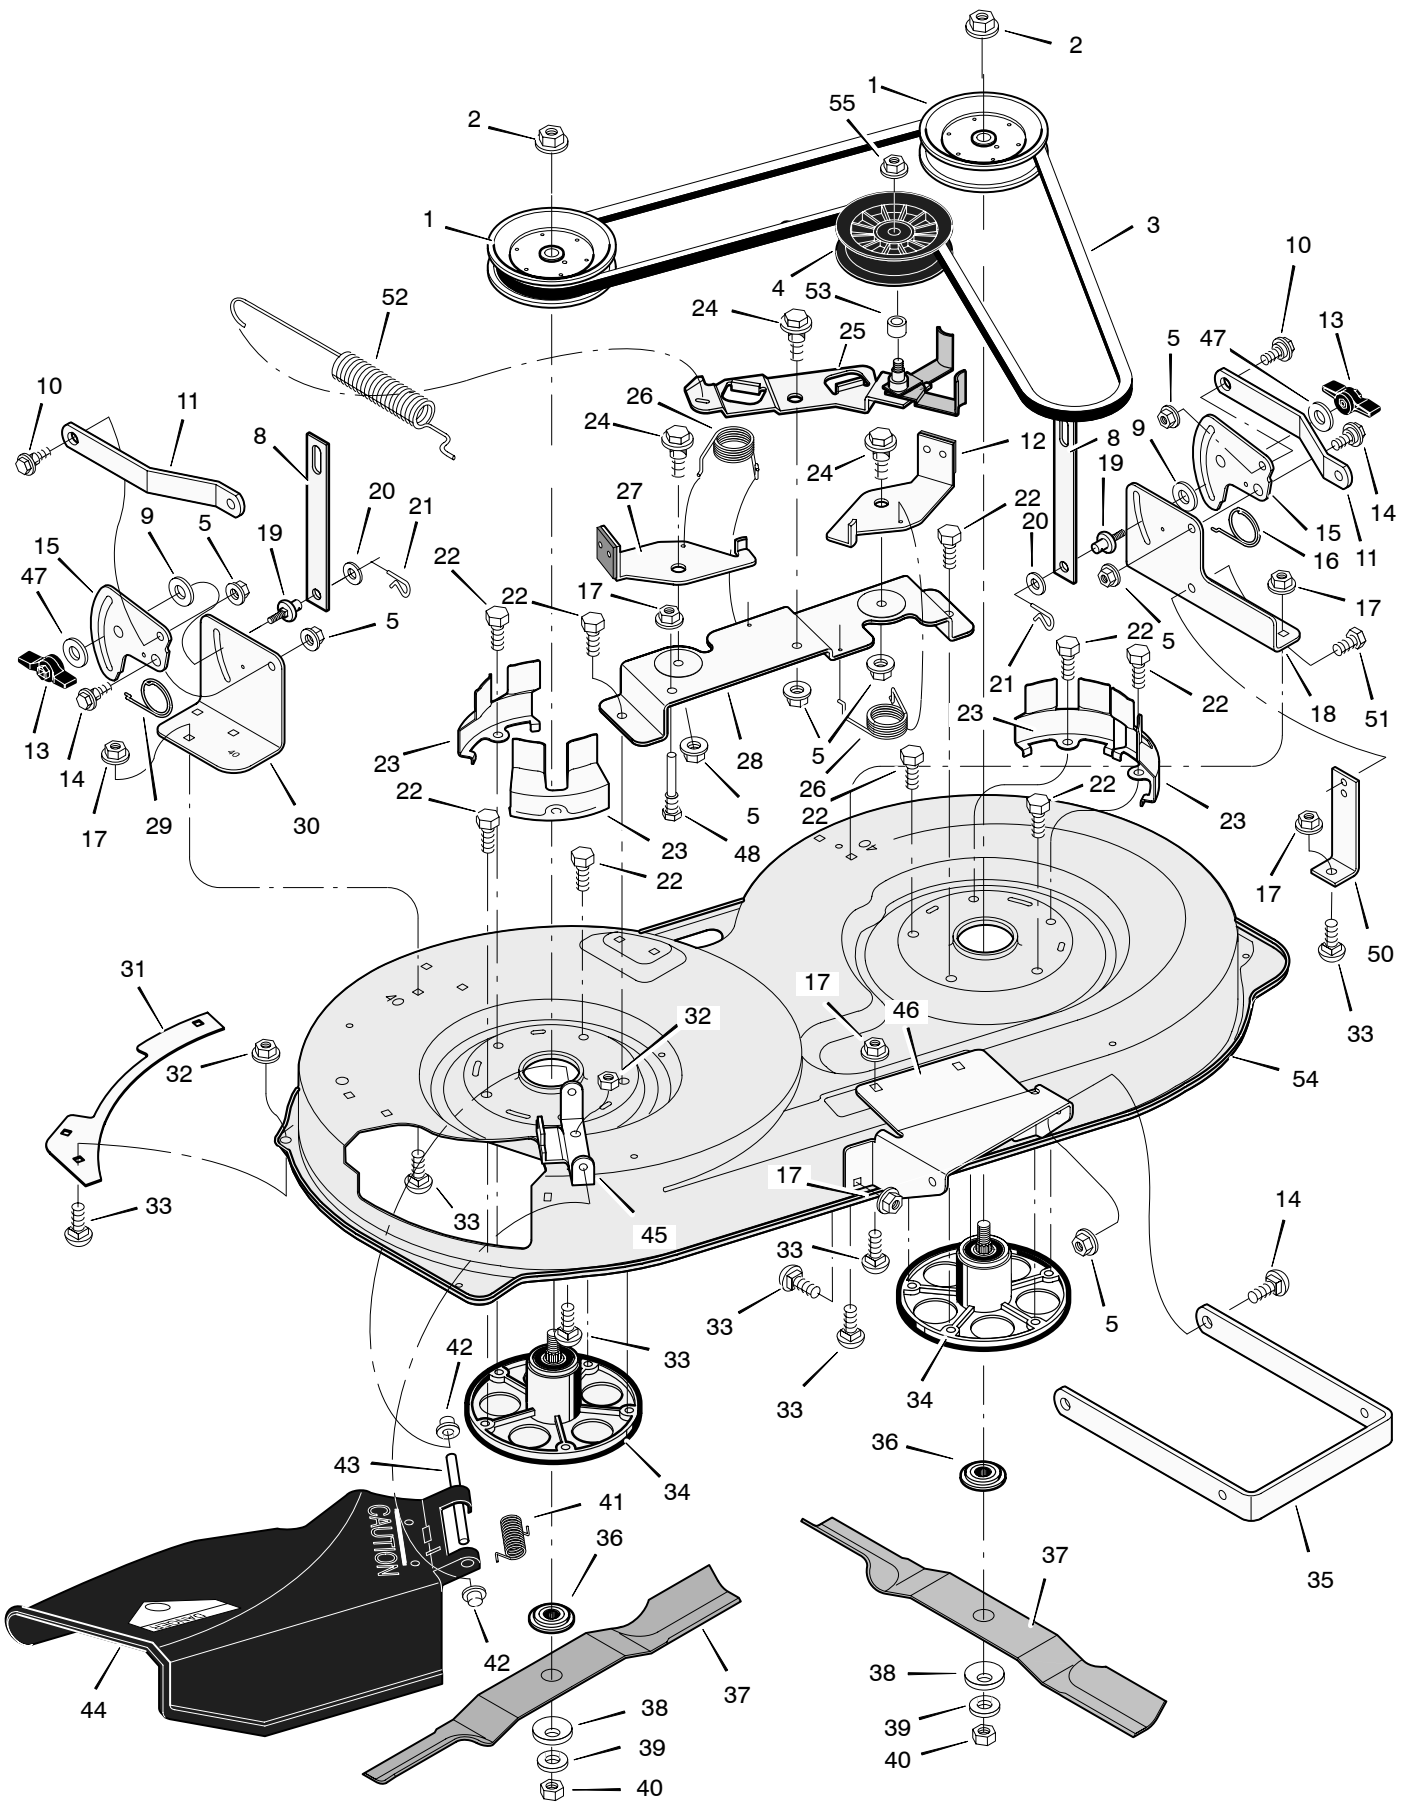

MODEL 405011x48A

REPAIR PARTS MOWER HOUSING

MODEL 405011x48A

REPAIR PARTS MOWER HOUSING

Key No.	Part No.	Description	Key No.	Part No.	Description
1	092851	Pulley, Jackshaft	30	094142E700	Bracket, Suspension
2	15x140	Nut, Hex	31	091770E700	Plate
3	037x62	Belt, Mower Drive	32	015x88	Nut, Flange
4	690387	Pulley, Idler	33	002x53	Bolt, Carriage
5	015x84	Nut, Flange	34	1001200	Mandrell (Includes Key No. 6)
8	690212E701	Link, Lift	35	690539E701	Bracket, Suspension
9	094137	Pad, Friction	36	690411	Adapter, Blade
10	009x52	Bolt, Shoulder	37	095103E701	Blade
11	094055E701	Bracket, Suspension	38	17x166	Washer
12	094049E701	Pad Assembly, Left Brake	39	17x165	Washer
13	094068	Knob	40	15x100	Nut
14	009x51	Bolt, Shoulder	41	0166x4	Spring
15	094128E700	Plate, Suspension	42	028x23	Cap, Push On
16	166x43	Spring	43	094957 Z	Rod, Pivot
17	015x79	Nut, Flange	44	094707	Deflector Assembly
18	094143E700	Bracket, Suspension	45	094956E701	Bracket, Deflector
19	095194	Pin, Hanger	46	094144E700	Bracket, Front Hanger
20	017x91	Washer	47	017x45 Z	Washer
21	0031x4	Pin, Cotter	48	094781	Guide, Belt
22	0025x7	Bolt	50	094681E700	Bracket, Support
23	094051E701	Cover, Pulley	51	26x249	Screw
24	009x39	Bolt, Shoulder	52	165x119	Spring, Extension
25	690408E701	Arm, Idler	53	690369	Spacer
26	166x41	Spring	54	094141E701	Housing, Blade *
27	094047E701	Pad Assembly, Right Brake	55	015x98	Nut, Flange
28	094145E701	Bracket Assembly, Brake	1-55	7601044	Complete Mower Housing Assy
29	166x42	Spring			

* Includes Key No. 17, 18, 30, 31, 32, 33, 45, 46, 47 and 51.