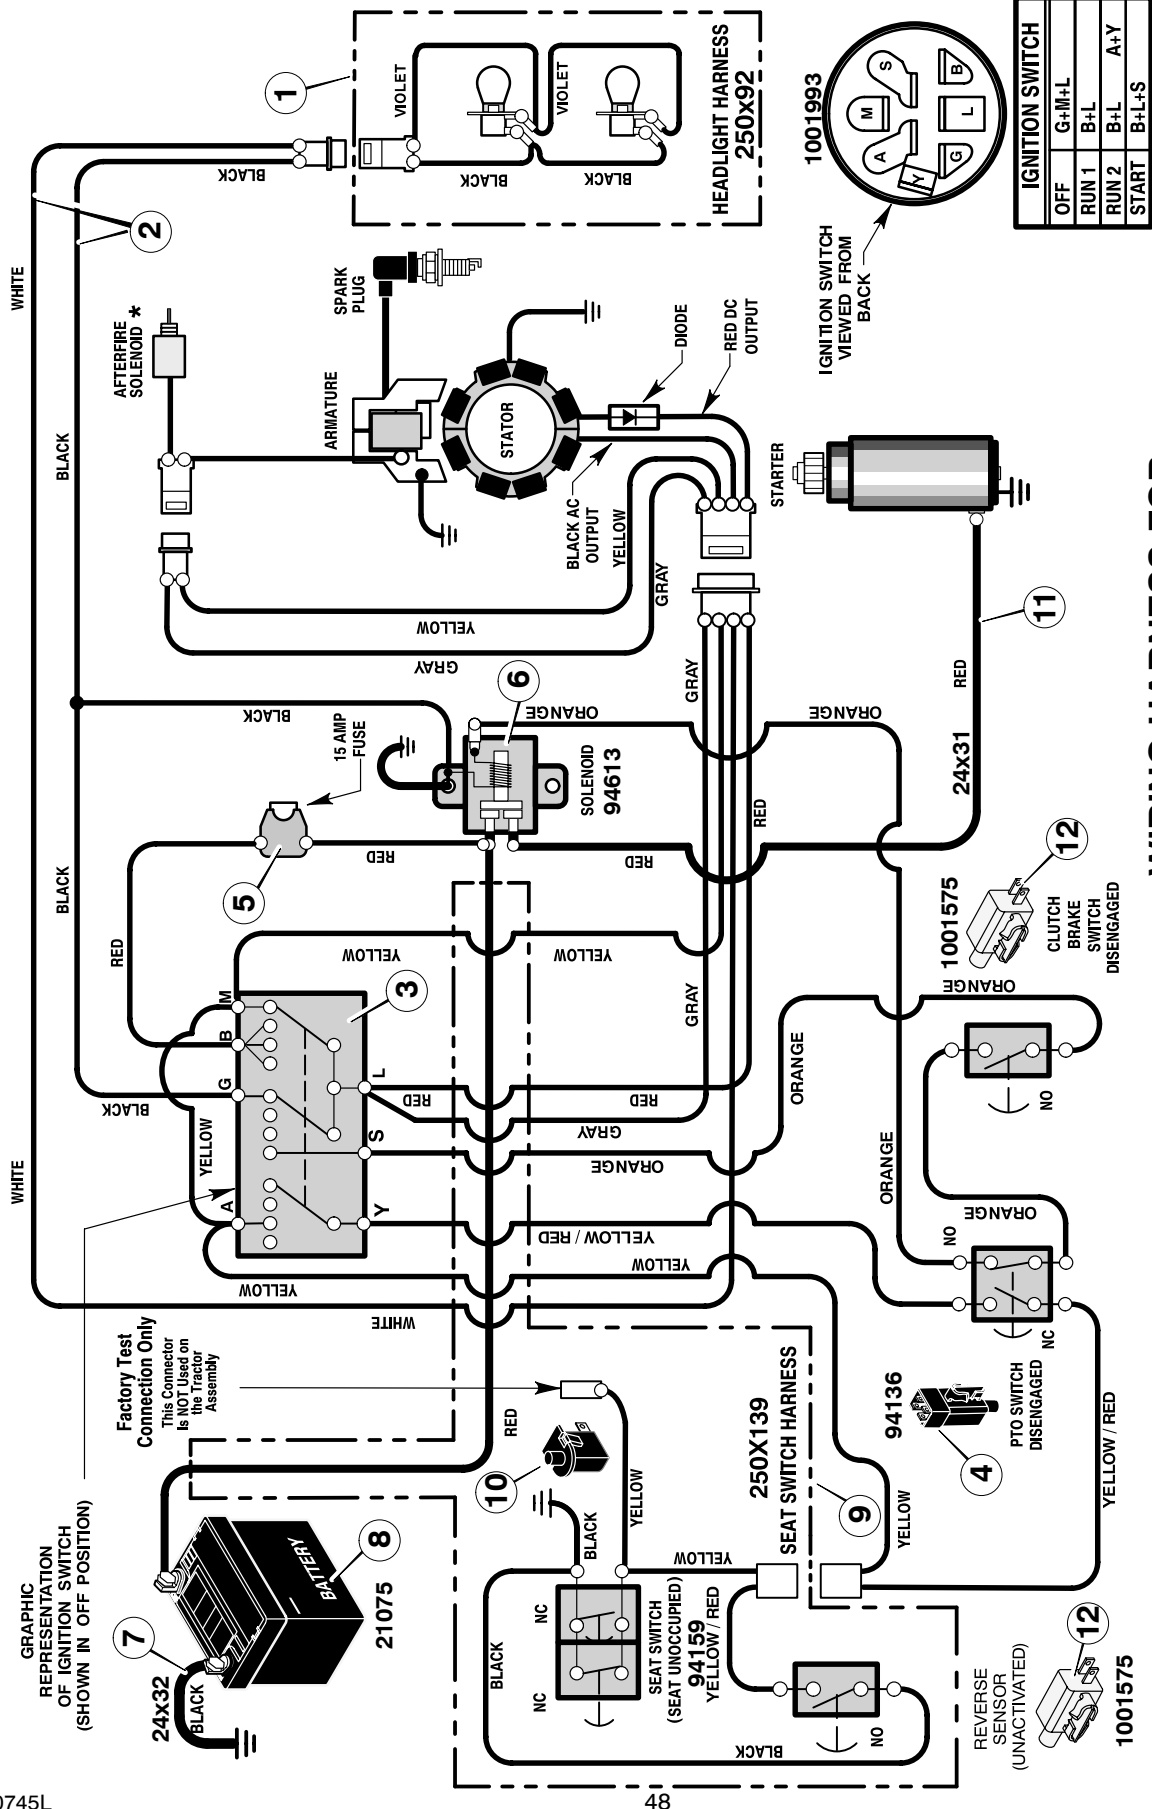

MODEL 405011x48A

REPAIR PARTS ELECTRICAL SYSTEM

IGNITION SWITCH	
OFF	G+M+L
RUN 1	B+L
RUN 2	B+L A+Y
START	B+L+S