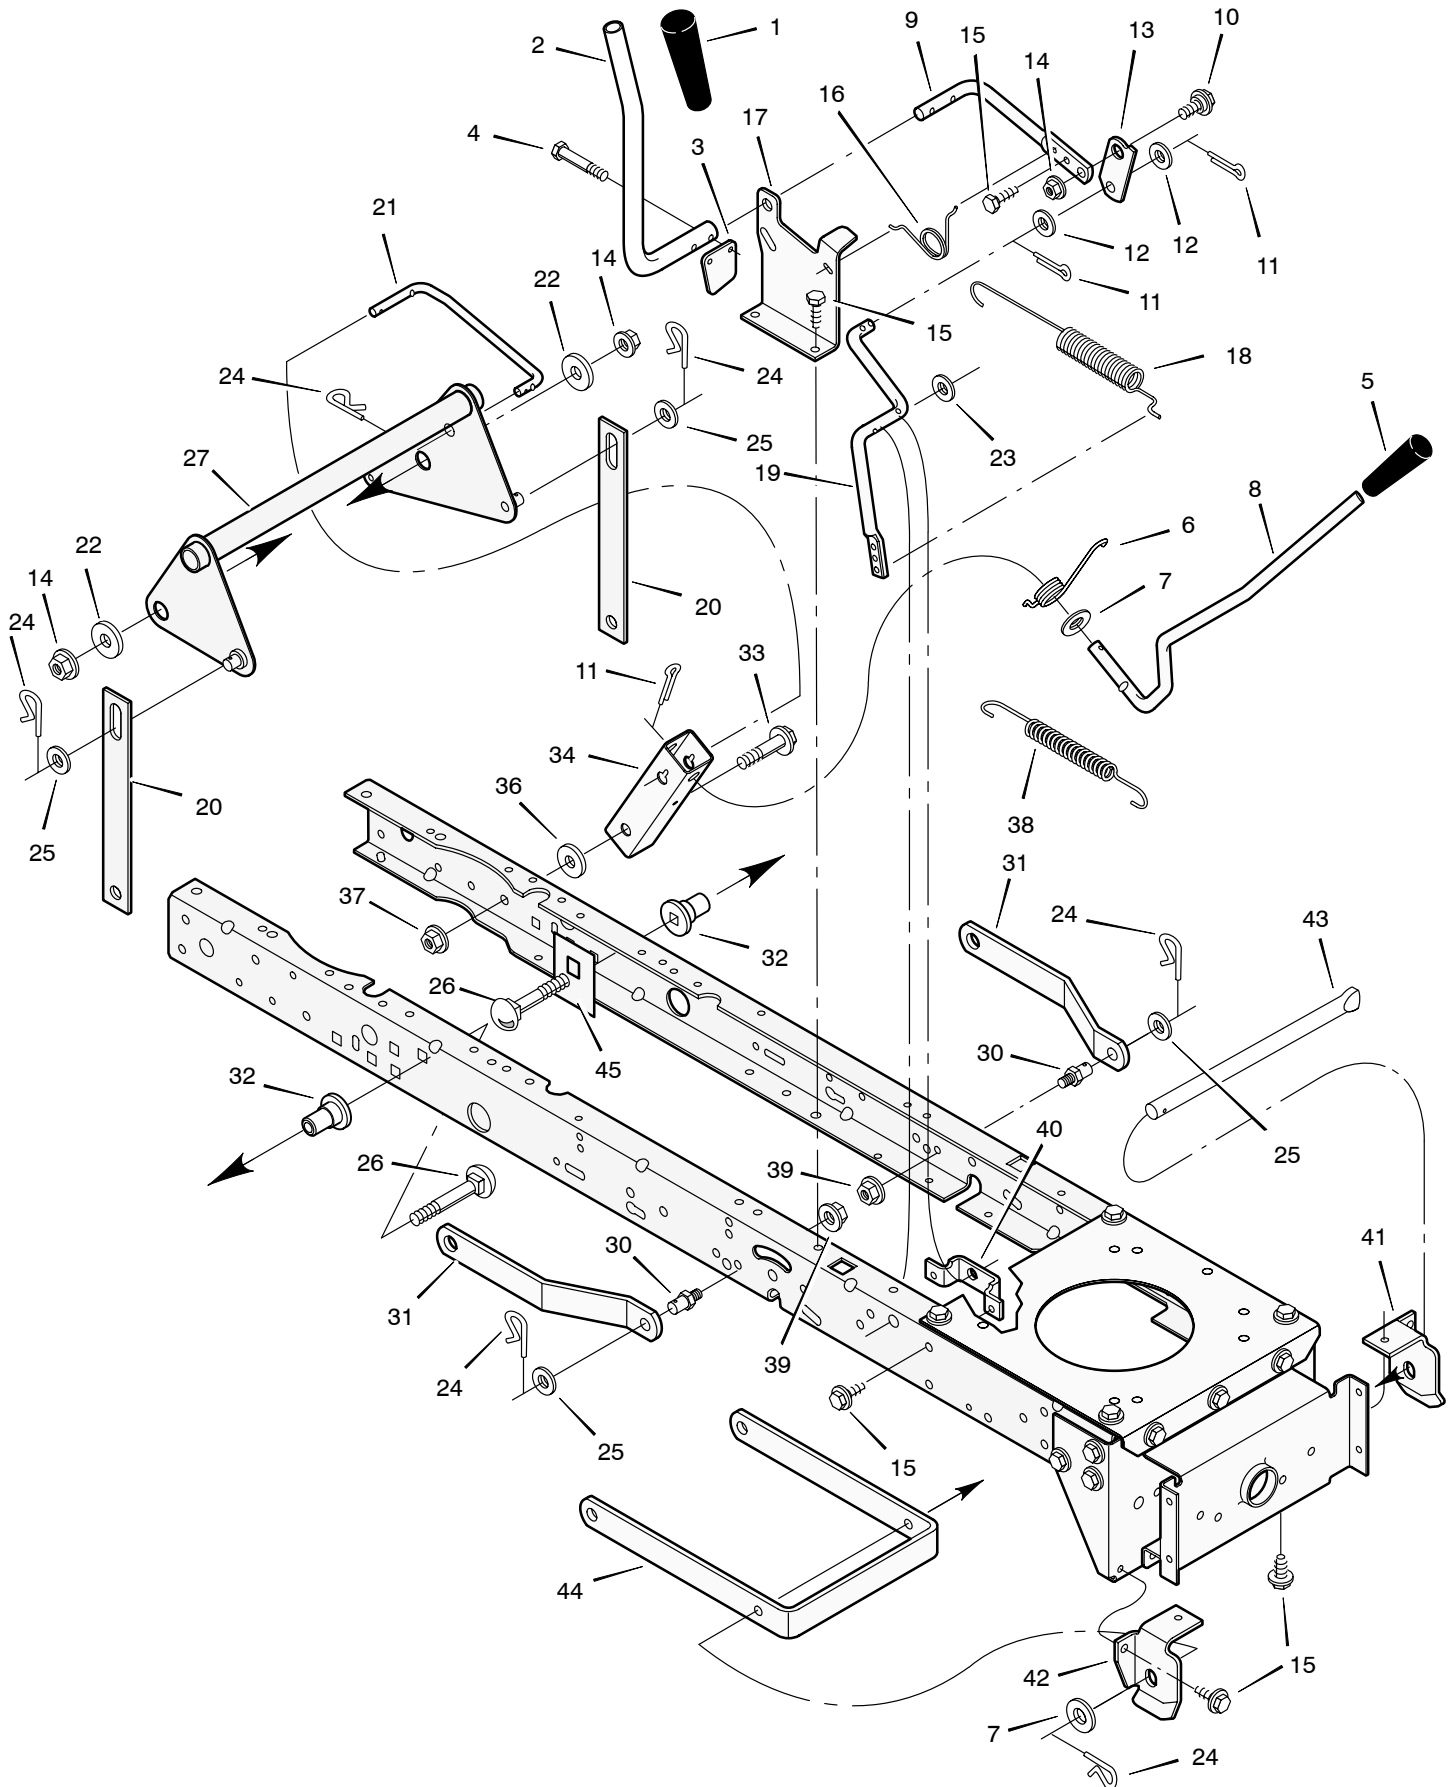

MODEL 405011x48A

REPAIR PARTS MOWER HOUSING SUSPENSION

MODEL 405011x48A

REPAIR PARTS MOWER HOUSING SUSPENSION

Key No.	Part No.	Description	Key No.	Part No.	Description
1	092698	Grip	22	17x168	Washer
2	094157 Z	Handle, PTO	23	017x57	Washer
3	094022 Z	Pad, Switch	24	0031x4	Pin, Hair
4	0025x3	Bolt	25	017x91 Z	Washer
5	092697	Grip	26	002x85	Bolt, Carriage
6	166x40	Spring	27	1001111E701	Lever Assembly, Lift
7	17x103	Washer	30	094067	Pin
8	690533	Lever, Lift	31	094055E701	Bracket, Rear Suspension
9	094017 Z	Lever, PTO	32	690151	Spacer, Lifter
10	009x39	Bolt, Shoulder	33	009x53	Bolt, Shoulder
11	030x20	Pin, Cotter	34	094015E700	Bracket, Pivot
12	017x57	Washer	36	17x191	Washer
13	094004 Z	Link, PTO	37	015x84	Nut, Flange
14	015x84	Nut, Flange	38	165x131	Spring
15	26x249	Screw	39	015x68	Nut, Flange
16	166x39	Spring	40	094005E700	Bracket, PTO
17	094018E701	Bracket, PTO	41	094027E701	Hanger, Left Deck
18	165x119	Spring	42	094026E701	Hanger, Right Deck
19	690394E701	Crank, PTO	43	094158 Z	Rod, Hanger
20	690212E701	Link, Lift	44	690539E701	Bracket, Suspension
21	690122E701	Link, Lift Handle	45	1001098E701	Plate, Stiffening