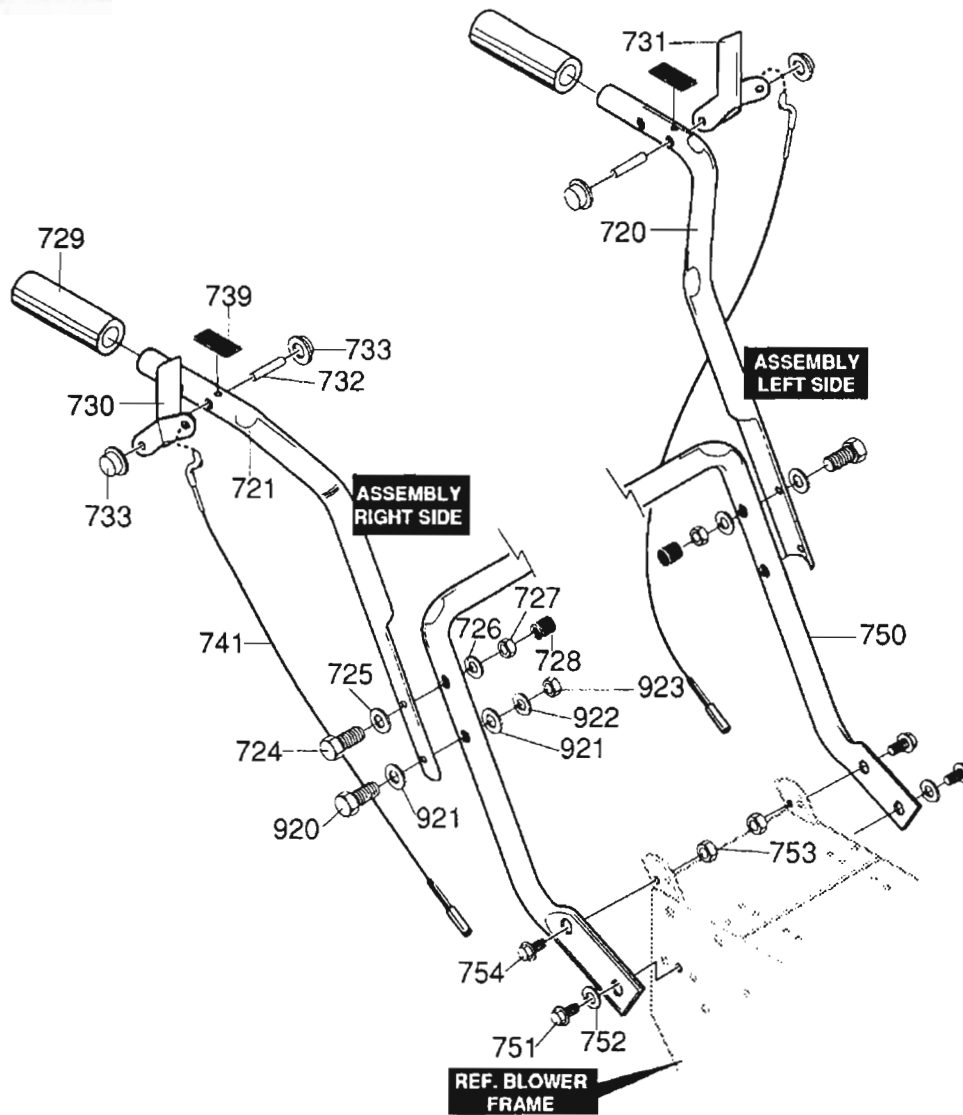

24" SNOW THROWER MODELS F2450-000, F2450-030 & F2514-000

ENGINE REPAIR PARTS

REF. NO.	PART NO.	PART NAME
10	-	ENGINE, 5HP (See Engine Manual)
12	302636	SCREW, 5/16-18X1.25 HHC
13	120638	WASHER, HVSPTLK
31	3949	GUIDE, ROD BELT RH
33	120638	WASHER, HVSPTLK
34	578733	SCREW, 5/16-24X.625
41	3949	GUIDE, ROD BELT LH
43	120638	WASHER, HVSPTLK
44	578733	SCREW, 5/16-24X.625
51	579855	WASHER, CRANKSHAFT

334214B

24" SNOW THROWER MODELS F2450-000, F2450-030 & F2514-000

WHEEL REPAIR PARTS

REF. NO.	PART NO.	PART NAME
650	580883	SHAFT, AXLE WHEEL/MID
652	583012	SPROCKET & HUB ASSY
653	73839	SCREW 1/4-20X2.25
654	1502	NUT, 1/4-20 HEXNYL
655	581730	BEARING, FLANGE
656	579867	CHAIN, ROLLER #42X40P
671	73840	FLATWASHER .765X1.12X.06
673	585591	BUSHING, WHEEL 4"LG
675	318503	TIRE & RIM 13X5.0X6
676	577015	SCREW, SHR 1/4-20X1.75
677	1502	NUT, 1/4-20 REGHEXCTRLK
678	239	RETAINING RING
679	73842	PIN, KLIK

318542E

24" SNOW THROWER MODELS F2450-000, F2450-030 & F2514-000

HANDLE REPAIR PARTS

REF. NO.	PART NO.	PART NAME
720	5113-853	HANDLE, UPPER LH
721	5115-853	HANDLE, UPPER RH
724	7288	SCREW 3/8-16X3.00
725	120394	FLATWASHER .406X.81X.065
726	120382	WASHER, REGSPTLK
727	1499	NUT, 3/8-16 REGHEXCTRLK
728	7289	STOP, PLASTIC .375
729	50792	GRIP, HANDLE
730	9732-853	HANDLE ASSY
731	9729-853	HANDLE ASSY
732	1058	PIN, PIVOT .31OD
733	3535	NUT, PUSH ON CAP

REF. NO.	PART NO.	PART NAME
739	6765	BUMPER, RECT W/CUR TOP
741	584747	CABLE, CLUTCH 31.75" TRAC.
750	5543-853	HANDLE, LOWER
751	35498	SCREW, 5/16-18X.75 WAHHTAP
752	120638	WASHER, HVSPTLK
753	120376	NUT, 5/16-18 REGHEX
754	180077	SCREW, 5/16-18X.75
920	71007	SCREW 3/8-16X2.00
921	120394	FLATWASHER .406X.81X.065
922	120382	WASHER, REGSPTLK
923	1499	NUT, 3/8-16 REGHEXCTRLK