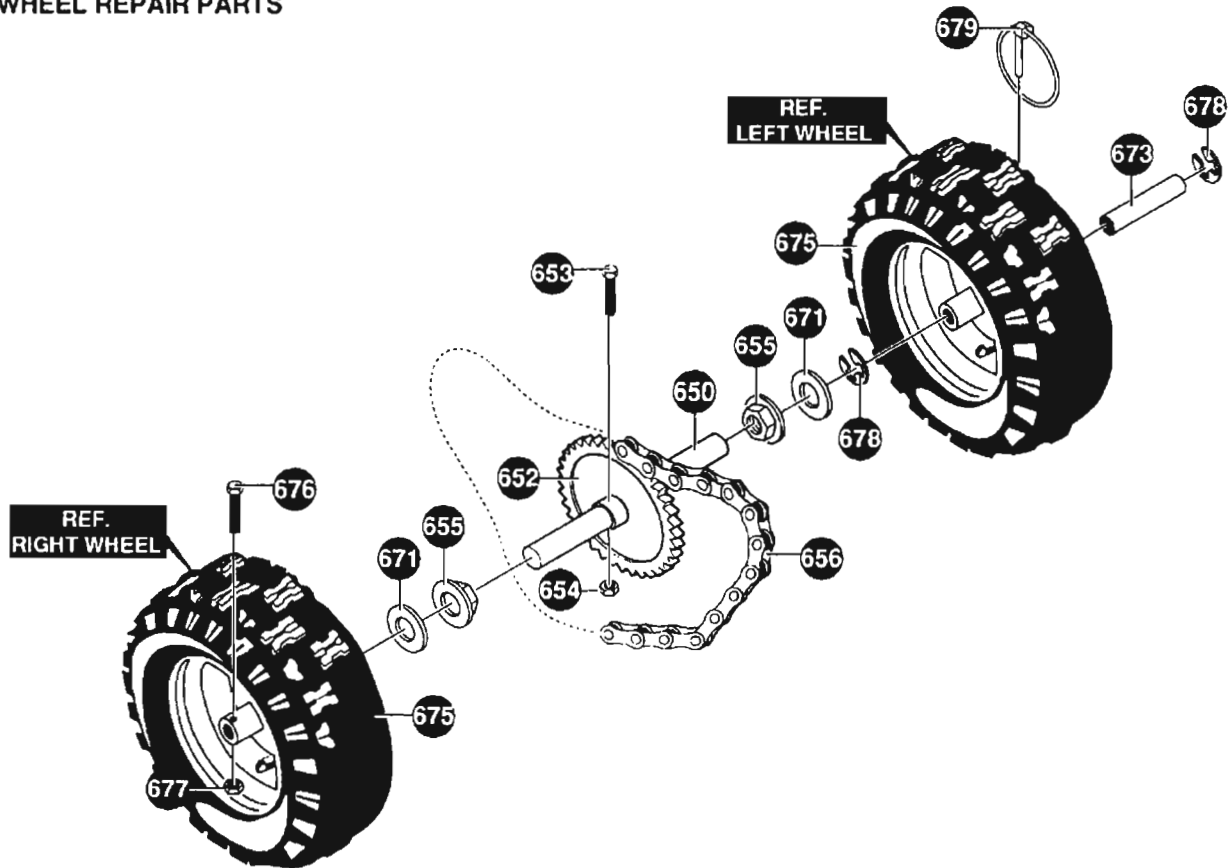

24" SNOW THROWER MODELS F2450-000, F2450-030 & F2514-000

ENGINE REPAIR PARTS

REF. NO.	PART NO.	PART NAME
10	-	ENGINE, 5HP (See Engine Manual)
12	302636	SCREW, 5/16-18X1.25 HHC
13	120638	WASHER, HVSPTLK
31	3949	GUIDE, ROD BELT RH
33	120638	WASHER, HVSPTLK
34	578733	SCREW, 5/16-24X.625
41	3949	GUIDE, ROD BELT LH
43	120638	WASHER, HVSPTLK
44	578733	SCREW, 5/16-24X.625
51	579855	WASHER, CRANKSHAFT

337446 A

24" SNOW THROWER MODELS F2450-000, F2450-030 & F2514-000

DISCHARGE CHUTE REPAIR PARTS

REF. NO.	PART NO.	PART NAME
580	325847	UPPER CHUTE W/O HANDLE
581	308931	WIRE, HINGE 6.65LG
582	58208	SCREW 5/16-18X.75
583	302680	FLATWASHER .312X.73X.065
584	1498	NUT, 5/16-18 REGHEXCTRLK
590	302843	CARR. BOALT 5/16-18X1.25
596	302680	FLATWASHER .312X.73X.065
597	13527	KNOB, T 2BLADE W 5/16-18 NUT
598	120376	NUT 5/16-18 REGHEX
600	334234	LOWER CHUTE
601	586280	BOLT, CARR. 5/16-18X1.00
602	120393	FLATWASHER .344X.69X.065
603	71038	NUT, 5/16-18 HEXNYL
606	585214-853	COLLAR, CHUTE RECT.
607	180020	SCREW, 1/4-20X.75
608	120392	FLATWASHER, .281X.63X.065
609	1502	NUT, 1/4-20 HEXNYL
610	337227	RETAINER, RING INNER
611	585193	RETAINER, RING OUTER

334214B

24" SNOW THROWER MODELS F2450-000, F2450-030 & F2514-000

WHEEL REPAIR PARTS

REF. NO.	PART NO.	PART NAME
650	580883	SHAFT, AXLE WHEEL/MID
652	583012	SPROCKET & HUB ASSY
653	73839	SCREW 1/4-20X2.25
654	1502	NUT, 1/4-20 HEXNYL
655	581730	BEARING, FLANGE
656	579867	CHAIN, ROLLER #42X40P
671	73840	FLATWASHER .765X1.12X.06
673	585591	BUSHING, WHEEL 4"LG
675	318503	TIRE & RIM 13X5.0X6
676	577015	SCREW, SHR 1/4-20X1.75
677	1502	NUT, 1/4-20 REGHEXCTRLK
678	239	RETAINING RING
679	73842	PIN, KLIK