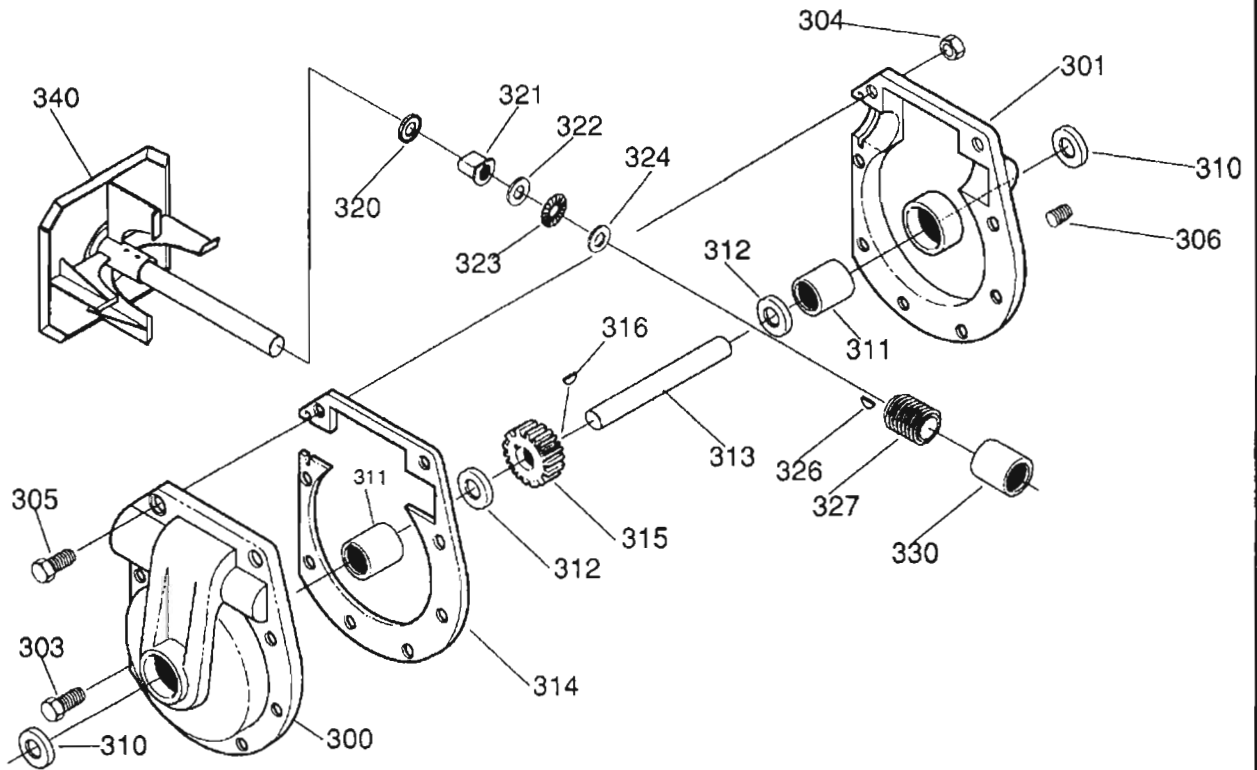

24" SNOW THROWER MODELS F2450-000, F2450-030 & F2514-000

GEAR BOX REPAIR PARTS

REF. NO.	PART NO.	PART NAME
300	896	CASE, GEAR RH
301	895	CASE, GEAR LH
303	910828	SCREW, 5/16-24X1.00
304	71100	NUT, 5/16-24 HEXWDFLLK
305	330434	SCREW, 5/16-24X1.50
306	313872	PIPE PLUG 1/4-18
310	1065	SEAL, OIL
311	313870	BEARING, SLEEVE
312	313871	FLATWASHER
313	584512	SHAFT, AUGER OUTPUT 22"
314	897	GASKET, GEAR BOX
315	313861	WORM GEAR
316	73905	KEY, WOODRUFF #91
320	313914	RING, QUAD
321	583126	BEARING, FLANGE
322	9346	FLATWASHER .752X1.24X.093
323	313828	BEARING, ROLL
324	9346	FLATWASHER .752X1.24X.093
326	50795	KEY, HI-PRO 606
327	313862	WORM GEAR
330	53731	BEARING SLEEVE
340	585423-853	IMPEL ASSY. (F2450-030)
340	585423-854	IMPEL ASSY. (F2450-000)

314014C