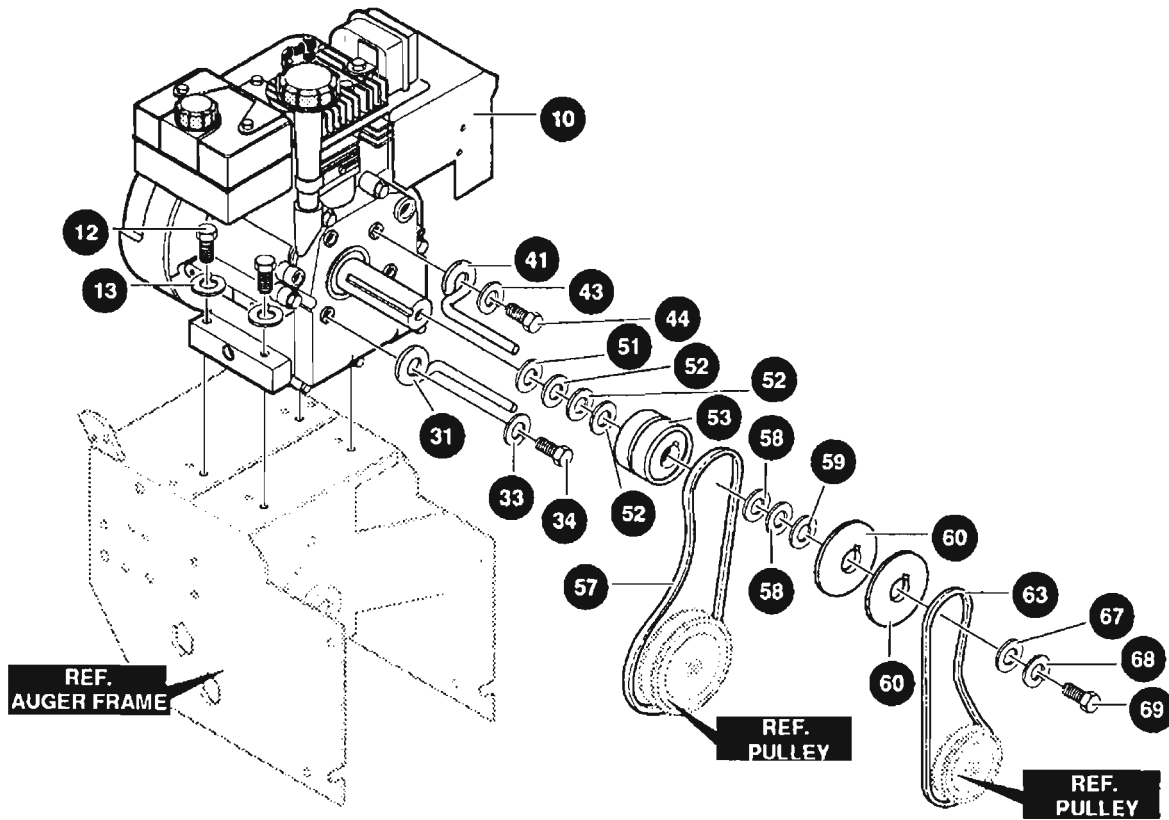

24" SNOW THROWER MODELS F2450-000, F2450-030 & F2514-000

ENGINE REPAIR PARTS

REF. NO.	PART NO.	PART NAME
10	-	ENGINE, 5HP (See Engine Manual)
12	302636	SCREW, 5/16-18X1.25 HHC
13	120638	WASHER, HVSPTLK
31	3949	GUIDE, ROD BELT RH
33	120638	WASHER, HVSPTLK
34	578733	SCREW, 5/16-24X.625
41	3949	GUIDE, ROD BELT LH
43	120638	WASHER, HVSPTLK
44	578733	SCREW, 5/16-24X.625
51	579855	WASHER, CRANKSHAFT

REF. NO.	PART NO.	PART NAME
52	579861	FLATWASHER .752X.91X.02
53	579854	PULLEY, HALF V3L
57	579932	BELT, V3L 33.13LG
58	586251	SPACER, SLEV
59	73840	FLATWASHER .753X1.12X.38
60	586253	PULLEY, ENGINE V4L
63	585417	BELT, V4L 36.6LG
67	313826	FLATWASHER
68	120382	WASHER REGSPTLK
69	39573	SCREW, 3/8-24X1.00
	337290	OPERATOR'S MANUAL

336677A

24" SNOW THROWER MODELS F2450-000, F2450-030 & F2514-000

DECALS

REF. NO.	PART NO.	PART NAME
822	7859	DECAL, OVER ADJ OF DISC ENG
824	70141	DECAL, DANGER AUGER FOOT#11445
825	6172	DECAL, DUAL STAGE AUGER
826	302922	DECAL, DANGER ENGLISH
827	402544	DECAL, "5HP-24" PATH (F2450-000)
828	402556	DECAL, "5HP-24" PATH (F2450-030)
830	313892	DECAL, DANGER CHUTE DECAL
831	3909	DECAL, IMPORTANT FREE IMPEL
832	402579	DECAL, WHEEL DRIVE
833	402581	DECAL, DISCHARGE CHUTE
834	402578	DECAL, AUGER DRIVE
835	402555	DECAL, PANEL (F2450-030)
835	402545	DECAL, PANEL (F2450-000)
837	402583	DECAL, SPEED WHITE/CLEAR
838	7390	DECAL, BELT STRETCH & ADJ
839	402815	DECAL, SINGLE HANDLE CONTROL