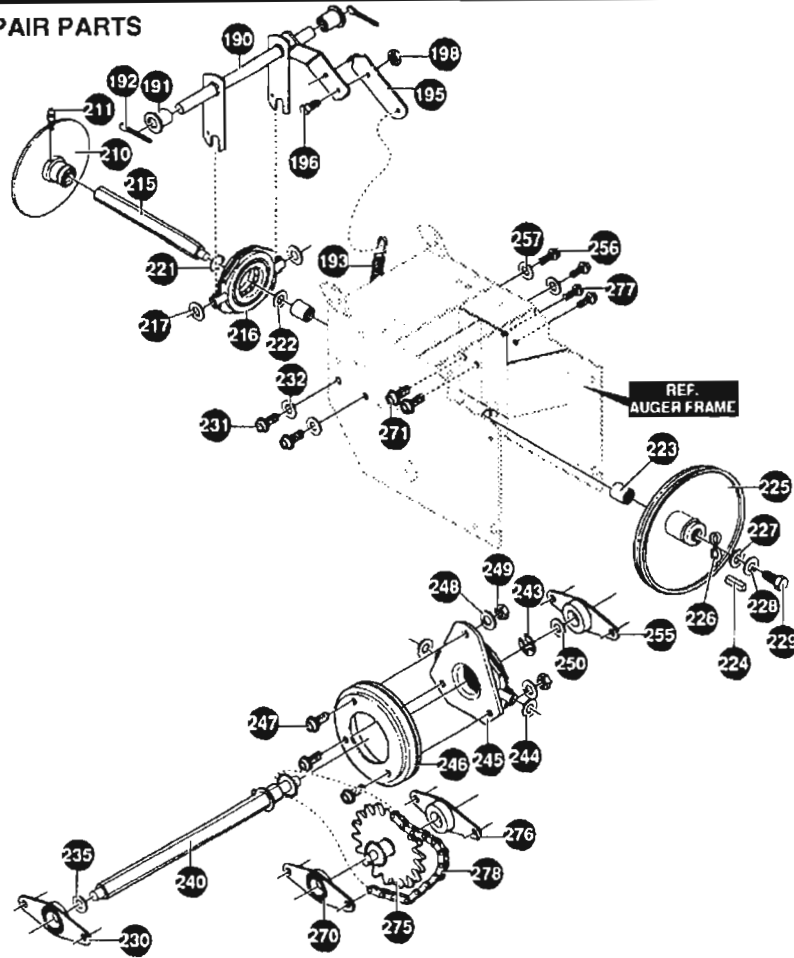

24" SNOW THROWER MODELS F2450-000, F2450-030 & F2514-000

DRIVE COMPONENTS REPAIR PARTS

REF. NO.	PART NO.	PART NAME
190	579941	LEVER ASSY TRACT CLUTCH
191	313853	BEARING, FLANGE
192	137185	PIN, COTTER
193	313919	SPRING, RETURN
195	579937	LEVER, SPRG TRAC CL.
196	11871	SCREW 1/4-20X.63
198	1502	NUT, 1/4-20 REGHEXCTRLK
210	583164	DISC, ASSY FRIC. WHEEL
211	583206	ZERK, GREASE
215	583155	SHAFT, HEX TRACTION
216	85501	BEARING, TRUNION
217	71074	FLATWASHER .53X1.00X.063
221	73811	RING, RETEX TRU5100-125
222	580969	FLATWASHER .680X1.12X.060
223	49562	BEARING, BALL 6203-2AA-C3
224	580970	KEY, SQUARE
225	580961	PULLEY, V3L 6.50X.56
226	580965	WASHER, WAVE .675X1.00X.020
227	1084	FLATWASHER .281X1.00X.063
228	120380	WASHER, REGSPTLK
229	180020	SCREW 1/4-20X.75
230	334163	BEARING & RETAINER ASSY

REF. NO.	PART NO.	PART NAME
231	35497	SCREW, 5/16-18X.50 WAHHTAP
232	120638	WASHER, HVSPTLK
235	579858	WASHER SP. .502X.75X.0605
240	331112	SHAFT & SPROCKET ASSY
243	642	RETAINING RING
244	71074	FLATWASHER .53X1.00X.063
245	337029	BEARING, TRUNION CLUTCH
246	313883	WHEEL, ASSY FRICTION DISC
247	11871	SCREW 1/4-20X.63
248	120380	WASHER, REGSPTLK
249	120375	NUT 1/4-20 REGHEX
250	579858	SP. WASHER .502X.75X.0605
255	334163	BEARING & RETAINER ASSY
256	35497	SCREW, 5/16-18X.50 WAHHTAP
257	120638	WASHER, HVSPTLK
270	334163	BEARING & RETAINER ASSY
271	35497	SCREW 5/16-18X.50 WAHHTAP
275	579893	JACK, ASSY #41-36T&8T
276	334163	BEARING & RETAINER ASSY
277	35497	SCREW 5/16-18X.50 WAHHTAP
278	579867	CHAIN, ROLLER #42 X 40P

313995G