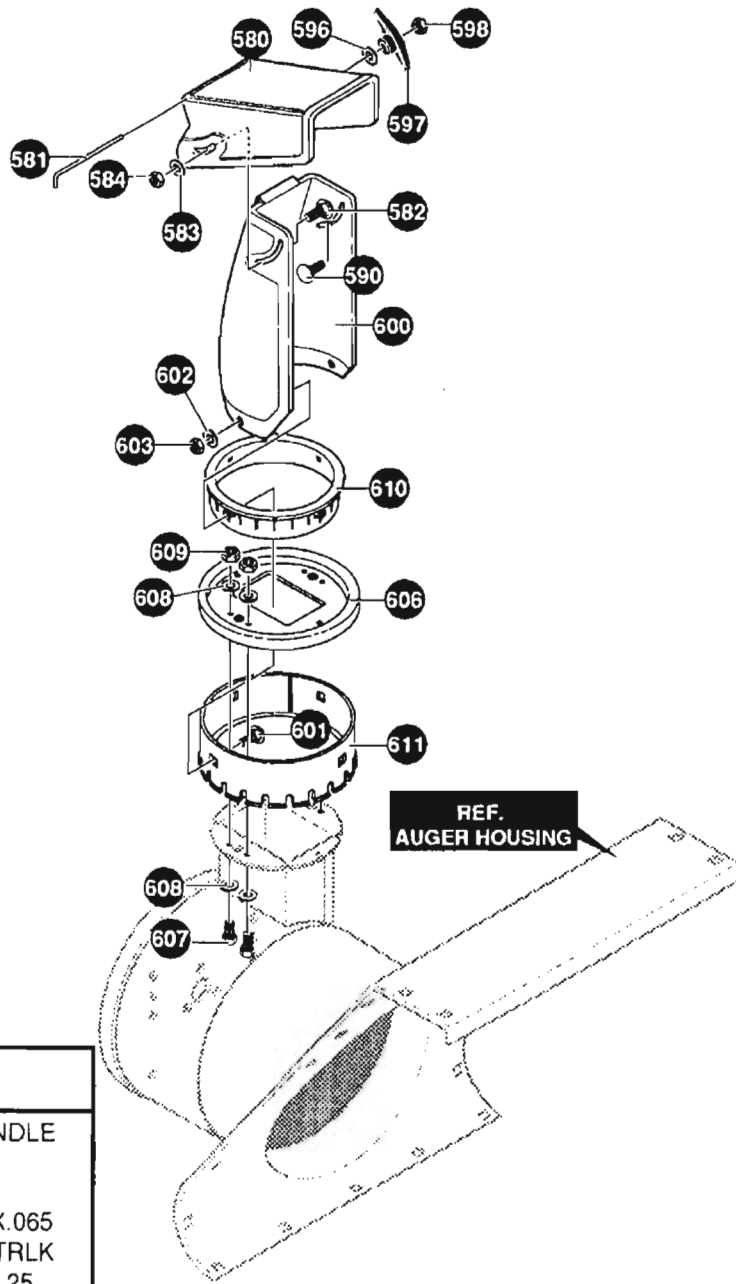

24" SNOW THROWER MODELS F2450-000, F2450-030 & F2514-000

DISCHARGE CHUTE REPAIR PARTS

REF. NO.	PART NO.	PART NAME
580	325847	UPPER CHUTE W/O HANDLE
581	308931	WIRE, HINGE 6.65LG
582	58208	SCREW 5/16-18X.75
583	302680	FLATWASHER .312X.73X.065
584	1498	NUT, 5/16-18 REGHEXCTRLK
590	302843	CARR. BOALT 5/16-18X1.25
596	302680	FLATWASHER .312X.73X.065
597	13527	KNOB, T 2BLADE W 5/16-18 NUT
598	120376	NUT 5/16-18 REGHEX
600	334234	LOWER CHUTE
601	586280	BOLT, CARR. 5/16-18X1.00
602	120393	FLATWASHER .344X.69X.065
603	71038	NUT, 5/16-18 HEXNYL
606	585214-853	COLLAR, CHUTE RECT.
607	180020	SCREW, 1/4-20X.75
608	120392	FLATWASHER, .281X.63X.065
609	1502	NUT, 1/4-20 HEXNYL
610	337227	RETAINER, RING INNER
611	585193	RETAINER, RING OUTER

334214B