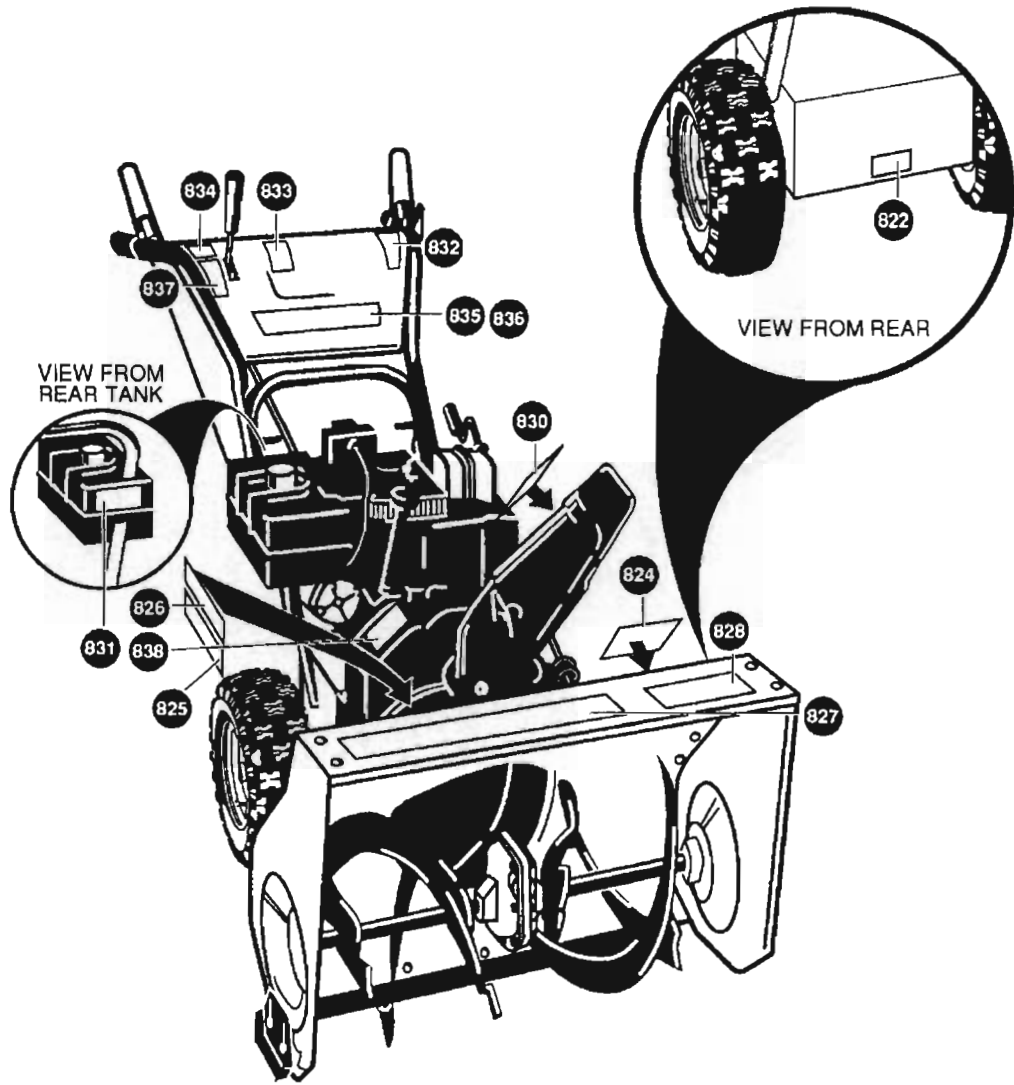

24" SNOW THROWER MODELS F2450-000, F2450-030 & F2514-000

DECALS

REF. NO.	PART NO.	PART NAME
822	7859	DECAL, OVER ADJ OF DISC ENG
824	70141	DECAL, DANGER AUGER FOOT#11445
825	6172	DECAL, DUAL STAGE AUGER
826	302922	DECAL, DANGER ENGLISH
827	402544	DECAL, "5HP-24" PATH (F2450-000)
828	402556	DECAL, "5HP-24" PATH (F2450-030)
830	313892	DECAL, DANGER CHUTE DECAL
831	3909	DECAL, IMPORTANT FREE IMPEL
832	402579	DECAL, WHEEL DRIVE
833	402581	DECAL, DISCHARGE CHUTE
834	402578	DECAL, AUGER DRIVE
835	402555	DECAL, PANEL (F2450-030)
835	402545	DECAL, PANEL (F2450-000)
837	402583	DECAL, SPEED WHITE/CLEAR
838	7390	DECAL, BELT STRETCH & ADJ
839	402815	DECAL, SINGLE HANDLE CONTROL

334273C