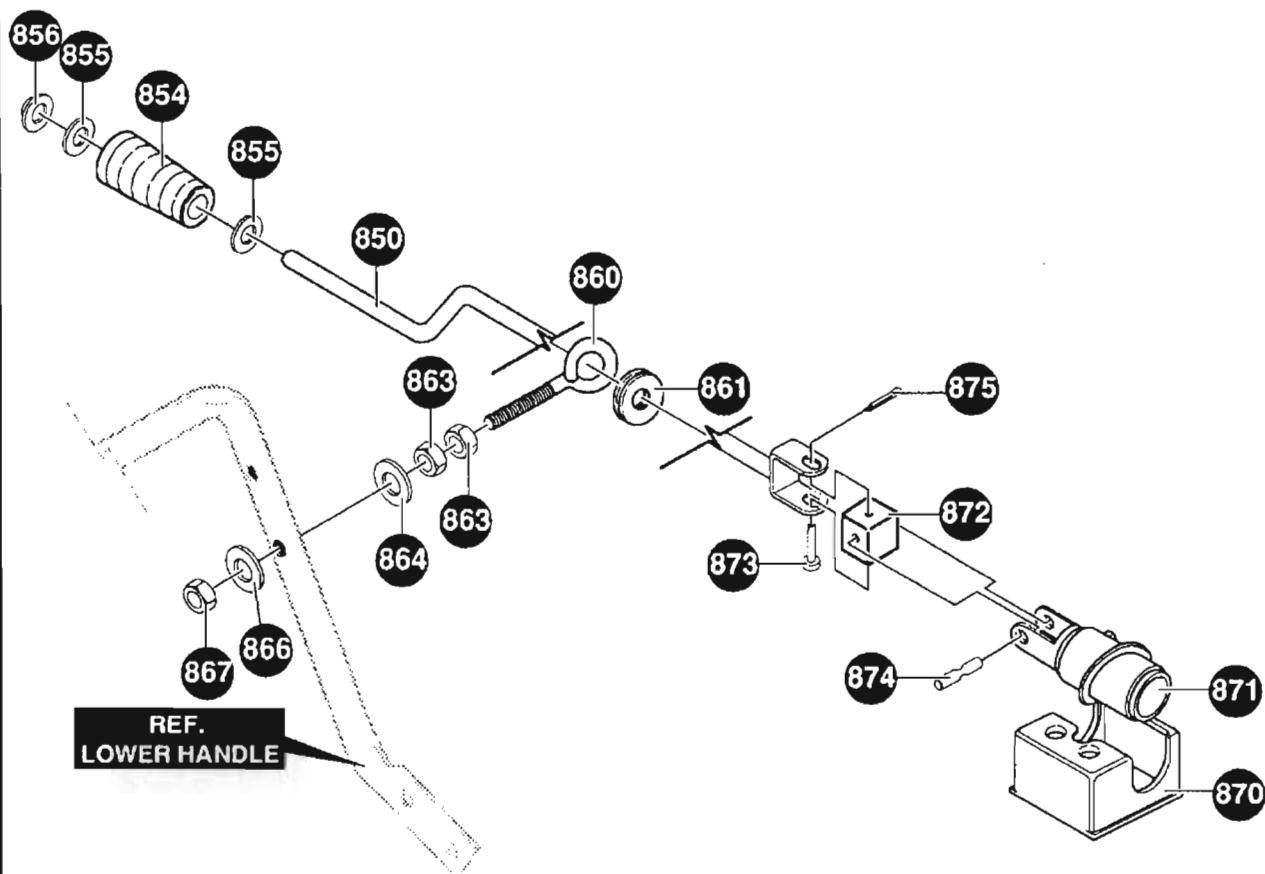

24" SNOW THROWER MODELS F2450-000, F2450-030 & F2514-000

CHUTE ROD REPAIR PARTS

REF. NO.	PART NO.	PART NAME
850	585426	CRANK ASSY W/YOKE
854	313849	KNOB, SLEEVE
855	120394	FLATWASHER .406X.81X.065
856	73664	NUT, PUSH ON 3/8"
860	581618	BOLT, EYE 3/8-16X6.00
861	148	GROMMET, EYE BOLT
863	124829	NUT, 3/8-16 HEXJAM
864	120394	FLATWASHER .406X.81X.065
866	120394	FLATWASHER .406X.81X.065
867	71046	NUT, 3/8-16 HEXNYL
870	585195	BRACKET, WORM MTG
871	585196	WORM, GEAR CHUTE ROT
872	304552	BLOCK, UNIVERSAL PIV
873	304877	PIN, CLEVIS
874	304551	PIN, UNIV JOINT
875	579493	PIN, COTTER

336677A