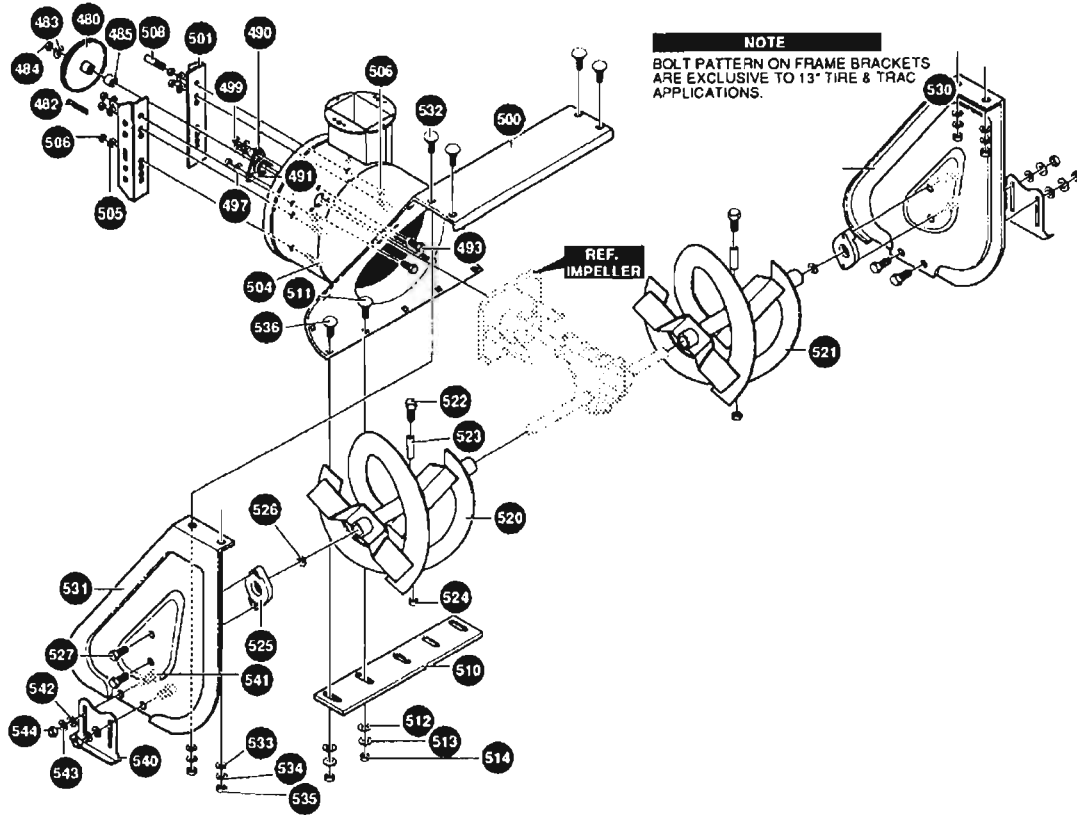

24" SNOW THROWER MODELS F2450-000, F2450-030 & F2514-000

AUGER HOUSING REPAIR PARTS

REF. NO.	PART NO.	PART NAME
480	583146	PULLEY, V4L 8.40
482	71371	SQUARE KEY .18SQX.88LG
483	71074	FLATWASHER .53X1.00X.063
484	274654	NUT, 1/2-20 REGHEXCTR LK
485	334514	SPACER, SLEEVE
490	582960	RETAINER, BALL
491	49562	BEARING, BALL 6203-2AA-2RS
493	180077	SCREW, 5/16-18X.75
497	120638	WASHER, HVSPTLK
499	120376	NUT, 5/16-18 REGHEX
500	585367-860	HOUSING, ASSY. (F2450-030)
500	585367-884	HOUSING, ASSY. (F2450-000)
501	333917	BRACKET & NUTS ASSY
504	180120	SCREW 3/8-16X.75
505	120382	WASHER, REGSPTLK
506	1499	NUT, 3/8-16 REGHEXCTR LK
508	586224-853	STUD, BRAKE ARM
510	578147-853	BLADE, SCRAPER
511	70993	BOLT, CARR. 5/16-18X.75
512	120393	WASHER, REGSPTLK
513	120638	WASHER, HVSPTLK
514	120376	NUT, 5/16-18 REGHEX
520	584480-853	AUGER ASSY, LH (F2450-030)
520	584480-854	AUGER ASSY, LH (F2450-000)
521	584481-853	AUGER ASSY, RH (F2450-030)
521	584481-854	AUGER ASSY, RH (F2450-000)

REF. NO.	PART NO.	PART NAME
522	9524	SCREW 1/4-20X1.75
523	3943	SPACER, SLEV .250X.47X.20
524	1502	NUT, 1/4-20 REGHEXCTR LK
525	313873	BEARING, AUGER SHAFT
526	73755	FLATWASHER 1.005X1.31X.035
527	35498	SCREW 5/16-18X.75 WAHTAP
530	6916-860	PLATE, AUGER HSING LH (F2450-030)
530	6916-884	PLATE, AUGER HSING LH (F2450-000)
531	6915-860	PLATE, AUGER HSING RH (F2450-030)
531	6915-884	PLATE, AUGER HSING RH (F2450-000)
532	70993	BOLT, CARR. 5/16-18X.75
533	120393	WASHER, REGSPTLK
534	120638	WASHER, HVSPTLK
535	120376	NUT, 5/16-18 REGHEX
536	126358	CARR. BOLT, 5/16-18X1.00
540	50643-853	SKID, HEIGHT ADJUST
541	70993	BOLT, CARR. 5/16-18X.75
542	120393	WASHER, REGSPTLK
543	120638	WASHER, HVSPTLK
544	120376	NUT, 5/16-18 REGHEX

334396E