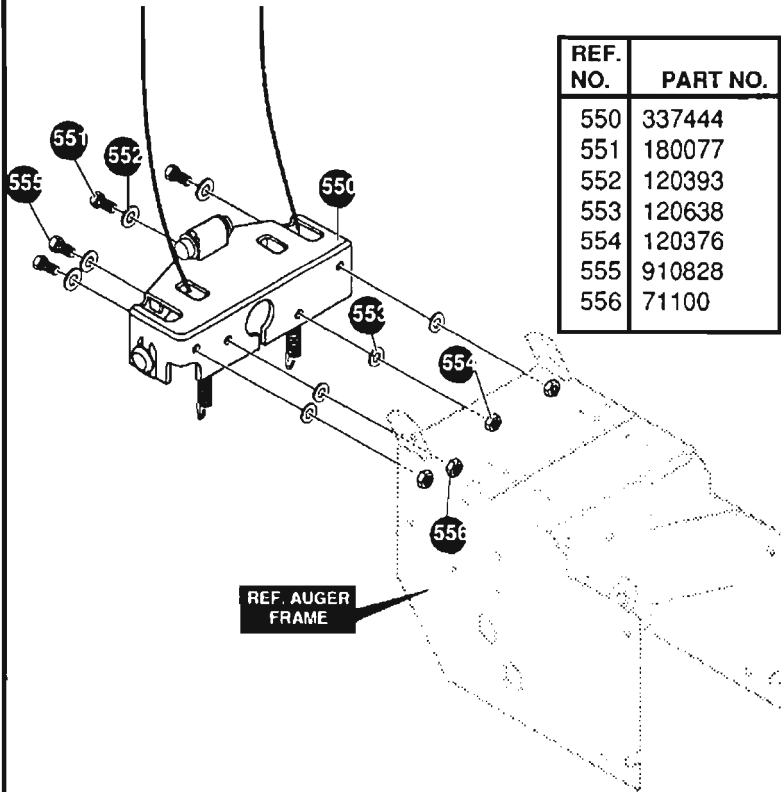

24" SNOW THROWER MODELS F2450-000, F2450-030 & F2514-000

SINGLE HAND CONTROL REPAIR PARTS

REF. NO.	PART NO.	PART NAME
550	337444	CONTROL, ASSY SINGLE HAND
551	180077	SCREW 5/16-18X.75
552	120393	FLATWASHER .344X.69X.065
553	120638	WASHER, HVSPTLK .328X.60X.09
554	120376	NUT, 5/16-18 REGHEX
555	910828	SCREW, 1/4-20X1.00
556	71100	NUT, 1/4-20 HEXHDWDFLLK

334072 E