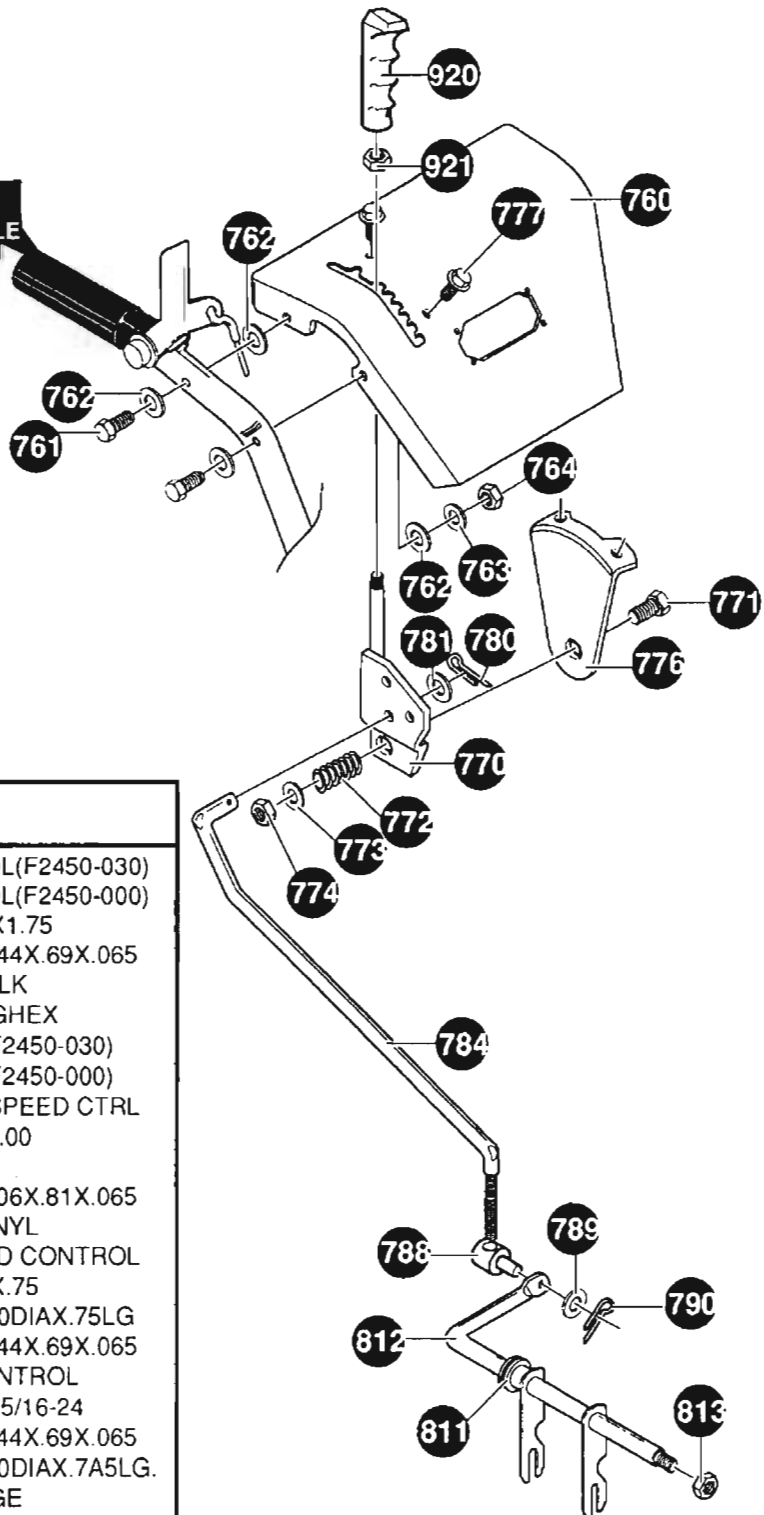

24" SNOW THROWER MODELS F2450-000, F2450-030 & F2514-000

CONTROL PANEL REPAIR PARTS

REF.
UPPER HANDLE

REF. NO.	PART NO.	PART NAME
760	584434-860	PANEL, CONTROL(F2450-030)
760	584434-884	PANEL, CONTROL(F2450-000)
761	302900	SCREW, 5/16-18X1.75
762	120393	FLATWASHER .344X.69X.065
763	120638	WASHER HVSP TLK
764	120376	NUT, 5/16-18 REGHEX
766	584616	PLATE, PANEL (F2450-030)
766	578978	PLATE, PANEL (F2450-000)
770	85031	HANDLE, ASSY SPEED CTRL
771	71007	SCREW 3/8-16X2.00
772	313842	SPRING
773	120394	FLATWASHER .406X.81X.065
774	71046	NUT, 3/8-16 HEXNYL
776	50783-853	BRACKET, SPEED CONTROL
777	35498	SCREW, 5/16-18X.75
780	121222	PIN, COTTER .090DIA X.75LG
781	120393	FLATWASHER .344X.69X.065
784	330635	ROD, SPEED CONTROL
788	584593	NUT, TRUNNION 5/16-24
789	120393	FLATWASHER .344X.69X.065
790	121222	PIN, COTTER .090DIA X.7A5LG.
811	579944	BEARING, FLANGE
812	337436	ROD, ASSY YOKE "PANEL"
813	1499	NUT, 3/8-16 REGHEX CTRLK
920	306689	HANDLE, 3/8-16
921	1499	NUT, 3/8-16 REGHEX CTRLK

319052G