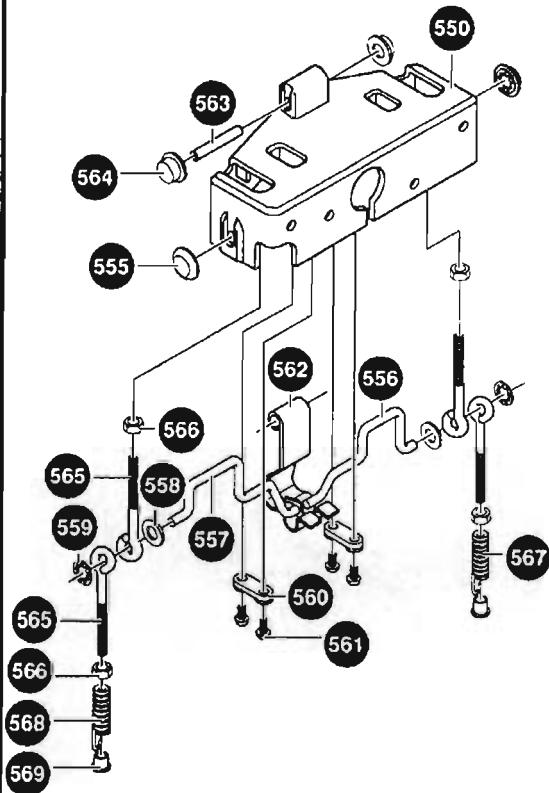

REF. NO.	PART NO.	PART NAME
522	9524	SCREW 1/4-20X1.75
523	3943	SPACER, SLEV .250X.47X.20
524	1502	NUT, 1/4-20 REGHEXCTR LK
525	313873	BEARING, AUGER SHAFT
526	73755	FLATWASHER 1.005X1.31X.035
527	35498	SCREW 5/16-18X.75 WAHTAP
530	6916-860	PLATE, AUGER HSING LH (F2450-030)
530	6916-884	PLATE, AUGER HSING LH (F2450-000)
531	6915-860	PLATE, AUGER HSING RH (F2450-030)
531	6915-884	PLATE, AUGER HSING RH (F2450-000)
532	70993	BOLT, CARR. 5/16-18X.75
533	120393	WASHER, REGSPTLK
534	120638	WASHER, HVSPTLK
535	120376	NUT, 5/16-18 REGHEX
536	126358	CARR. BOLT, 5/16-18X1.00
540	50643-853	SKID, HEIGHT ADJUST
541	70993	BOLT, CARR. 5/16-18X.75
542	120393	WASHER, REGSPTLK
543	120638	WASHER, HVSPTLK
544	120376	NUT, 5/16-18 REGHEX

334396E

24" SNOW THROWER MODELS F2450-000, F2450-030 & F2514-000

SINGLE HAND CONTROL REPAIR PARTS

REF. NO.	PART NO.	PART NAME
550	337444	CONTROL, ASSY SINGLE HAND
551	180077	SCREW 5/16-18X.75
552	120393	FLATWASHER .344X.69X.065
553	120638	WASHER, HVSPTLK .328X.60X.09
554	120376	NUT, 5/16-18 REGHEX
555	910828	SCREW, 1/4-20X1.00
556	71100	NUT, 1/4-20 HEXHDWDFLLK

334072 E

REF. NO.	PART NO.	PART NAME
550	337444	CONTROL, ASSY SINGLE HAND
555	3535	PUSH ON CAP NUT .312 OD
556	584723	CAM/LATCH, LH SHC
557	584724	CAM/LATCH, RH SHC
558	120393	FLATWASHER .344X.69X.065
559	519	RING, RETEX. TRU5115-31
560	585544	CLAMP, SHC CAM FRAME MOUNTED
561	584672	SCREW, #8X.75 PANTAPPLAST
562	8417	CAM LOCK
563	584673	PIN, SPRING PIVOT
564	73664	NUT, PUSH ON 3/8"
565	584748	BOLT, EYE 10-24X2.50
566	120361	NUT, #10-24 REGH
567	584799	SPRING, DRIVE CLUTCH 2.75
568	584798	SPRING, AUGER CLUTCH 2.38
569	584750	NUT, 10-24 T