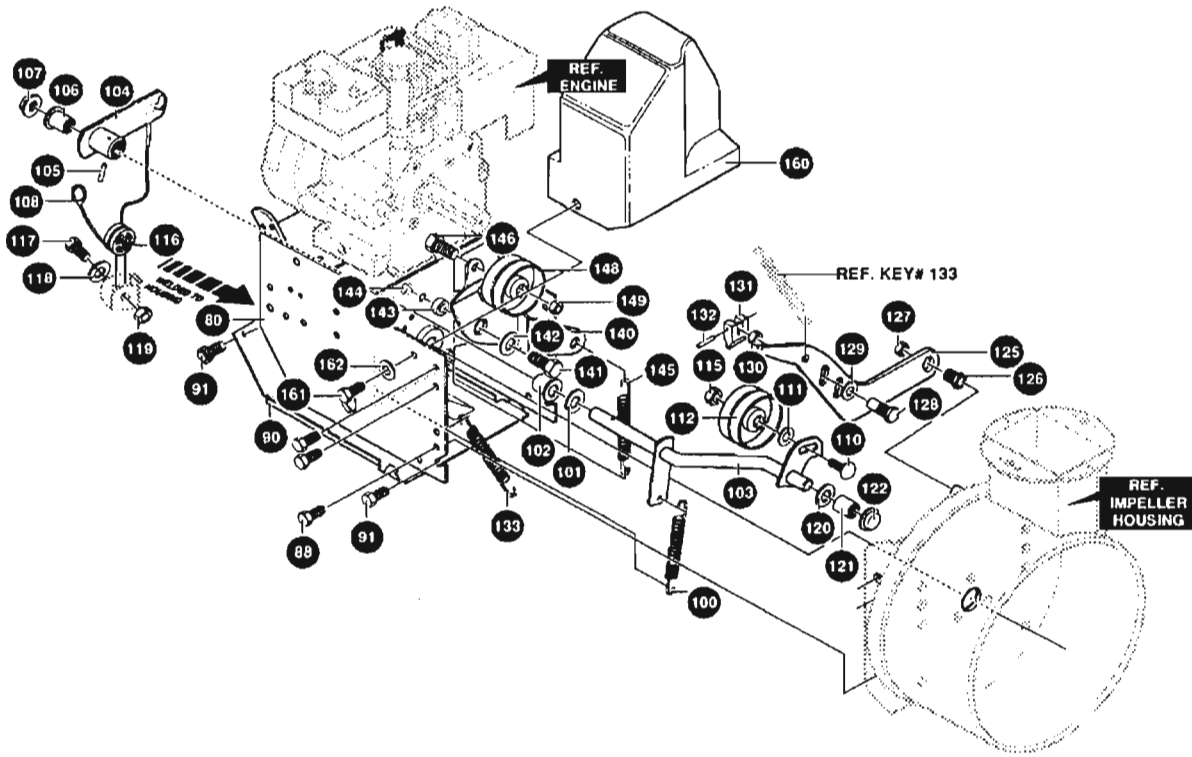

24" SNOW THROWER MODELS F2450-000, F2450-030 & F2514-000

ENGINE REPAIR PARTS

REF. NO.	PART NO.	PART NAME
10	-	ENGINE, 5HP (See Engine Manual)
12	302636	SCREW, 5/16-18X1.25 HHC
13	120638	WASHER, HVSPTLK
31	3949	GUIDE, ROD BELT RH
33	120638	WASHER, HVSPTLK
34	578733	SCREW, 5/16-24X.625
41	3949	GUIDE, ROD BELT LH
43	120638	WASHER, HVSPTLK
44	578733	SCREW, 5/16-24X.625
51	579855	WASHER, CRANKSHAFT

REF. NO.	PART NO.	PART NAME
52	579861	FLATWASHER .752X.91X.02
53	579854	PULLEY, HALF V3L
57	579932	BELT, V3L 33.13LG
58	586251	SPACER, SLEV
59	73840	FLATWASHER .753X1.12X.38
60	586253	PULLEY, ENGINE V4L
63	585417	BELT, V4L 36.6LG
67	313826	FLATWASHER
68	120382	WASHER REGSPTLK
69	39573	SCREW, 3/8-24X1.00
	337290	OPERATOR'S MANUAL

313992G

24" SNOW THROWER MODELS F2450-000, F2450-030 & F2514-010

FRAME COMPONENTS REPAIR PARTS

REF. NO.	PART NO.	PART NAME
80	336740-860	FRAME, ASSY ENG. MT. (F2450-030)
80	336740-884	FRAME, ASSY ENG. MT. (F2450-000)
88	35497	SCREW 5/16-18X.50 WAHHTAP
90	583031-853	COVER, BOTTOM
91	310169	SCREW 1/4-20X.63 WAHHTAP
100	313854	IDLER SPRING
101	71074	FLATWASHER .53X1.00X.063
102	313853	BEARING, FLANGE
103	585483	ASSY, SHAFT AUG CLUTCH
104	336806	LEVER, ASSY AUGER CLUTCH CABLE
105	73801	PIN, SPRING
106	313853	BEARING, FLANGE
107	53697	NUT, 1/2 PUSH ON
108	579856	CABLE, EYE
110	585781	BOLT, CARR. 3/8-16X1.25
111	120394	FLATWASHER .406X.81X.065
112	313843	IDLER PULLEY
115	41529	NUT 3/8-16 HEXCTRLKJAM
116	579860	SPOOL, CABLE AUGER CL.
117	9524	SCREW 1/4-20X1.75
118	120392	FLATWASHER .281X.63X.065
119	1502	NUT, 1/4-20 REGHEXCTRLK