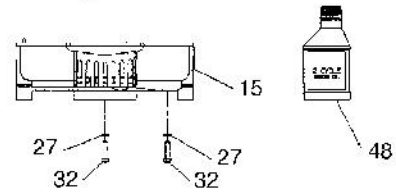

SERVICE PARTS LIST

MODEL
GEN POWERMATE 1000

PART NUMBER
PM0301010

SERVICE PARTS LIST

**MODEL
GEN POWERMATE 1000**

**PART NUMBER
PM0301010**

ITEM NO.	PART NO.	DESCRIPTION	PM0301010	PC0301010	PEL300800	PEL300850
1	0052989	COVER, SIDE LOUVER	1	1	1	1
2	0052990	COVER, SIDE COMP	1	1	1	1
5	0054163	ASSY, FAN SHROUD	1	1	1	1
6	0052983	COVER, AIR CLEANER	1	1	1	1
7	0053847	FILTER, AIR CLEANER FOAM	1	1	1	1
9	0052985	SUPPORT, HANDLE	1		1	1
9	0055518	SUPPORT, HANDLE		1		
10	0055024	BULB, PRIMER	1	1	1	1
11	0053845	NUT, PRIMER	1	1	1	1
12	0054173	ASSY, HANDLE	1	1	1	1
14	0054146	COVER, HANDLE	1	1	1	1
15	0052979	PAN, BOTTOM	1	1		
15	0055391	PAN, BOTTOM			1	
15	0055595	PAN, BOTTOM				1
16	0052987	FOOT, RUBBER	3	3	3	3
19	0053561	ASSY, RECTIFIER	1	1	1	1
20	0052992	ISOLATOR, BUMPER	1	1	1	1
21	0054186	ASSY, INVERTER BOARD	1	1		
21	0055596	ASSY, INVERTER BOARD			1	1
22	0054677	CIRCUIT BREAKER, 50A	1	1	1	1
23	0008854	LUG, GROUND	1	1	1	1
24	0052980	ADAPTER, ENGINE	1	1	1	1
26	0052981	ISOLATOR, RUBBER PAD	1	1	1	1
28	0053573	ASSY, ROTOR	1	1	1	1
29	0054678	KEY, WOODRUFF 1/8 X 5/8	1	1	1	1
30	0052995	ADAPTER, FAN	1	1	1	1
31	0052754	FAN, 5" PLASTIC	1	1	1	1
34	0053001	ASSY, STATOR	1			
34	0055520	ASSY, STATOR		1		
34	0055356	ASSY, STATOR			1	
34	0055592	ASSY, STATOR				1
36	0054226	ASSY, ENGINE	1	1	1	1
37	0053370	MUFFLER	1	1	1	1
38	0053371	SPARK ARRESTOR	1	1	1	1
39	0053481	HOSE, CARB	1	1	1	
40	*0054233	ASSY, FUEL TANK	1	1	1	1
41	0051102	FILTER, FUEL	1	1	1	1
42	0055022	CLAMP, HOSE 1.25" STEEL	2	2	2	2
43	0052975	ASSY, CABLE DC	1	1	1	1
44	0054241	HANDLE, ROPE	1	1	1	1
45	0052991	CAP, FUEL	1	1	1	1
46	0054174	ASSY, CONTROL PANEL	1			
46	0055521	ASSY, CONTROL PANEL		1		