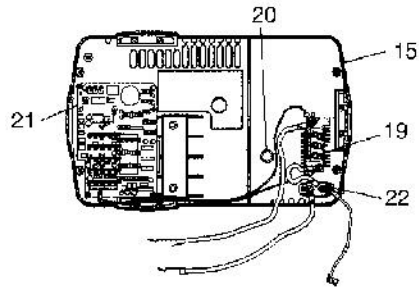

SERVICE PARTS LIST

MODEL
GEN POWERMATE 1000

PART NUMBER
PM0301010

SERVICE PARTS LIST

**MODEL
GEN POWERMATE 1000**

**PART NUMBER
PM0301010**

ITEM NO.	PART NO.	DESCRIPTION	PM0301010	PC0301010	PEL300800	PEL300850
1	0052989	COVER, SIDE LOUVER	1	1	1	1
2	0052990	COVER, SIDE COMP	1	1	1	1
5	0054163	ASSY, FAN SHROUD	1	1	1	1
6	0052983	COVER, AIR CLEANER	1	1	1	1
7	0053847	FILTER, AIR CLEANER FOAM	1	1	1	1
9	0052985	SUPPORT, HANDLE	1		1	1
9	0055518	SUPPORT, HANDLE		1		
10	0055024	BULB, PRIMER	1	1	1	1
11	0053845	NUT, PRIMER	1	1	1	1
12	0054173	ASSY, HANDLE	1	1	1	1
14	0054146	COVER, HANDLE	1	1	1	1
15	0052979	PAN, BOTTOM	1	1		
15	0055391	PAN, BOTTOM			1	
15	0055595	PAN, BOTTOM				1
16	0052987	FOOT, RUBBER	3	3	3	3
19	0053561	ASSY, RECTIFIER	1	1	1	1
20	0052992	ISOLATOR, BUMPER	1	1	1	1
21	0054186	ASSY, INVERTER BOARD	1	1		
21	0055596	ASSY, INVERTER BOARD			1	1
22	0054677	CIRCUIT BREAKER, 50A	1	1	1	1
23	0008854	LUG, GROUND	1	1	1	1
24	0052980	ADAPTER, ENGINE	1	1	1	1
26	0052981	ISOLATOR, RUBBER PAD	1	1	1	1
28	0053573	ASSY, ROTOR	1	1	1	1
29	0054678	KEY, WOODRUFF 1/8 X 5/8	1	1	1	1
30	0052995	ADAPTER, FAN	1	1	1	1
31	0052754	FAN, 5" PLASTIC	1	1	1	1
34	0053001	ASSY, STATOR	1			
34	0055520	ASSY, STATOR		1		
34	0055356	ASSY, STATOR			1	
34	0055592	ASSY, STATOR				1
36	0054226	ASSY, ENGINE	1	1	1	1
37	0053370	MUFFLER	1	1	1	1
38	0053371	SPARK ARRESTOR	1	1	1	1
39	0053481	HOSE, CARB	1	1	1	
40	*0054233	ASSY, FUEL TANK	1	1	1	1
41	0051102	FILTER, FUEL	1	1	1	1
42	0055022	CLAMP, HOSE 1.25" STEEL	2	2	2	2
43	0052975	ASSY, CABLE DC	1	1	1	1
44	0054241	HANDLE, ROPE	1	1	1	1
45	0052991	CAP, FUEL	1	1	1	1
46	0054174	ASSY, CONTROL PANEL	1			
46	0055521	ASSY, CONTROL PANEL		1		