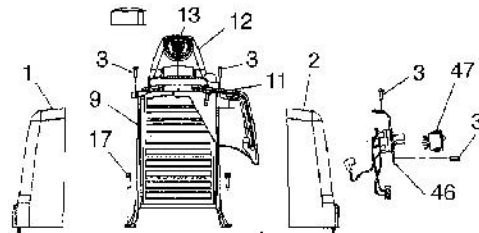

SERVICE PARTS LIST

MODEL
GEN POWERMATE 1000

PART NUMBER
PM0301010

SERVICE PARTS LIST

**MODEL
GEN POWERMATE 1000**

**PART NUMBER
PM0301010**

ITEM NO.	PART NO.	DESCRIPTION	PM0301010	PC0301010	PEL300800	PEL300850
1	0052989	COVER, SIDE LOUVER	1	1	1	1
2	0052990	COVER, SIDE COMP	1	1	1	1
5	0054163	ASSY, FAN SHROUD	1	1	1	1
6	0052983	COVER, AIR CLEANER	1	1	1	1
7	0053847	FILTER, AIR CLEANER FOAM	1	1	1	1
9	0052985	SUPPORT, HANDLE	1		1	1
9	0055518	SUPPORT, HANDLE		1		
10	0055024	BULB, PRIMER	1	1	1	1
11	0053845	NUT, PRIMER	1	1	1	1
12	0054173	ASSY, HANDLE	1	1	1	1
14	0054146	COVER, HANDLE	1	1	1	1
15	0052979	PAN, BOTTOM	1	1		
15	0055391	PAN, BOTTOM			1	
15	0055595	PAN, BOTTOM				1
16	0052987	FOOT, RUBBER	3	3	3	3
19	0053561	ASSY, RECTIFIER	1	1	1	1
20	0052992	ISOLATOR, BUMPER	1	1	1	1
21	0054186	ASSY, INVERTER BOARD	1	1		
21	0055596	ASSY, INVERTER BOARD			1	1
22	0054677	CIRCUIT BREAKER, 50A	1	1	1	1
23	0008854	LUG, GROUND	1	1	1	1
24	0052980	ADAPTER, ENGINE	1	1	1	1
26	0052981	ISOLATOR, RUBBER PAD	1	1	1	1
28	0053573	ASSY, ROTOR	1	1	1	1
29	0054678	KEY, WOODRUFF 1/8 X 5/8	1	1	1	1
30	0052995	ADAPTER, FAN	1	1	1	1
31	0052754	FAN, 5" PLASTIC	1	1	1	1
34	0053001	ASSY, STATOR	1			
34	0055520	ASSY, STATOR		1		
34	0055356	ASSY, STATOR			1	
34	0055592	ASSY, STATOR				1
36	0054226	ASSY, ENGINE	1	1	1	1
37	0053370	MUFFLER	1	1	1	1
38	0053371	SPARK ARRESTOR	1	1	1	1
39	0053481	HOSE, CARB	1	1	1	
40	*0054233	ASSY, FUEL TANK	1	1	1	1
41	0051102	FILTER, FUEL	1	1	1	1
42	0055022	CLAMP, HOSE 1.25" STEEL	2	2	2	2
43	0052975	ASSY, CABLE DC	1	1	1	1
44	0054241	HANDLE, ROPE	1	1	1	1
45	0052991	CAP, FUEL	1	1	1	1
46	0054174	ASSY, CONTROL PANEL	1			
46	0055521	ASSY, CONTROL PANEL		1		