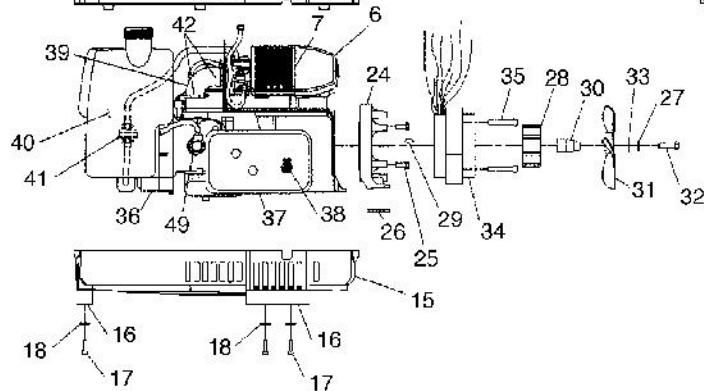

SERVICE PARTS LIST

MODEL
GEN POWERMATE 1000

PART NUMBER
PM0301010

SERVICE PARTS LIST

**MODEL
GEN POWERMATE 1000**

**PART NUMBER
PM0301010**

ITEM NO.	PART NO.	DESCRIPTION	PM0301010	PC0301010	PEL300800	PEL300850
1	0052989	COVER, SIDE LOUVER	1	1	1	1
2	0052990	COVER, SIDE COMP	1	1	1	1
5	0054163	ASSY, FAN SHROUD	1	1	1	1
6	0052983	COVER, AIR CLEANER	1	1	1	1
7	0053847	FILTER, AIR CLEANER FOAM	1	1	1	1
9	0052985	SUPPORT, HANDLE	1		1	1
9	0055518	SUPPORT, HANDLE		1		
10	0055024	BULB, PRIMER	1	1	1	1
11	0053845	NUT, PRIMER	1	1	1	1
12	0054173	ASSY, HANDLE	1	1	1	1
14	0054146	COVER, HANDLE	1	1	1	1
15	0052979	PAN, BOTTOM	1	1		
15	0055391	PAN, BOTTOM			1	
15	0055595	PAN, BOTTOM				1
16	0052987	FOOT, RUBBER	3	3	3	3
19	0053561	ASSY, RECTIFIER	1	1	1	1
20	0052992	ISOLATOR, BUMPER	1	1	1	1
21	0054186	ASSY, INVERTER BOARD	1	1		
21	0055596	ASSY, INVERTER BOARD			1	1
22	0054677	CIRCUIT BREAKER, 50A	1	1	1	1
23	0008854	LUG, GROUND	1	1	1	1
24	0052980	ADAPTER, ENGINE	1	1	1	1
26	0052981	ISOLATOR, RUBBER PAD	1	1	1	1
28	0053573	ASSY, ROTOR	1	1	1	1
29	0054678	KEY, WOODRUFF 1/8 X 5/8	1	1	1	1
30	0052995	ADAPTER, FAN	1	1	1	1
31	0052754	FAN, 5" PLASTIC	1	1	1	1
34	0053001	ASSY, STATOR	1			
34	0055520	ASSY, STATOR		1		
34	0055356	ASSY, STATOR			1	
34	0055592	ASSY, STATOR				1
36	0054226	ASSY, ENGINE	1	1	1	1
37	0053370	MUFFLER	1	1	1	1
38	0053371	SPARK ARRESTOR	1	1	1	1
39	0053481	HOSE, CARB	1	1	1	
40	*0054233	ASSY, FUEL TANK	1	1	1	1
41	0051102	FILTER, FUEL	1	1	1	1
42	0055022	CLAMP, HOSE 1.25" STEEL	2	2	2	2
43	0052975	ASSY, CABLE DC	1	1	1	1
44	0054241	HANDLE, ROPE	1	1	1	1
45	0052991	CAP, FUEL	1	1	1	1
46	0054174	ASSY, CONTROL PANEL	1			
46	0055521	ASSY, CONTROL PANEL		1		