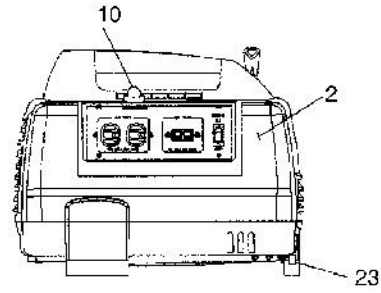

SERVICE PARTS LIST

MODEL
GEN POWERMATE 1000

PART NUMBER
PM0301010

SERVICE PARTS LIST

**MODEL
GEN POWERMATE 1000**

**PART NUMBER
PM0301010**

ITEM NO.	PART NO.	DESCRIPTION	PM0301010	PC0301010	PEL300800	PEL300850
1	0052989	COVER, SIDE LOUVER	1	1	1	1
2	0052990	COVER, SIDE COMP	1	1	1	1
5	0054163	ASSY, FAN SHROUD	1	1	1	1
6	0052983	COVER, AIR CLEANER	1	1	1	1
7	0053847	FILTER, AIR CLEANER FOAM	1	1	1	1
9	0052985	SUPPORT, HANDLE	1		1	1
9	0055518	SUPPORT, HANDLE		1		
10	0055024	BULB, PRIMER	1	1	1	1
11	0053845	NUT, PRIMER	1	1	1	1
12	0054173	ASSY, HANDLE	1	1	1	1
14	0054146	COVER, HANDLE	1	1	1	1
15	0052979	PAN, BOTTOM	1	1		
15	0055391	PAN, BOTTOM			1	
15	0055595	PAN, BOTTOM				1
16	0052987	FOOT, RUBBER	3	3	3	3
19	0053561	ASSY, RECTIFIER	1	1	1	1
20	0052992	ISOLATOR, BUMPER	1	1	1	1
21	0054186	ASSY, INVERTER BOARD	1	1		
21	0055596	ASSY, INVERTER BOARD			1	1
22	0054677	CIRCUIT BREAKER, 50A	1	1	1	1
23	0008854	LUG, GROUND	1	1	1	1
24	0052980	ADAPTER, ENGINE	1	1	1	1
26	0052981	ISOLATOR, RUBBER PAD	1	1	1	1
28	0053573	ASSY, ROTOR	1	1	1	1
29	0054678	KEY, WOODRUFF 1/8 X 5/8	1	1	1	1
30	0052995	ADAPTER, FAN	1	1	1	1
31	0052754	FAN, 5" PLASTIC	1	1	1	1
34	0053001	ASSY, STATOR	1			
34	0055520	ASSY, STATOR		1		
34	0055356	ASSY, STATOR			1	
34	0055592	ASSY, STATOR				1
36	0054226	ASSY, ENGINE	1	1	1	1
37	0053370	MUFFLER	1	1	1	1
38	0053371	SPARK ARRESTOR	1	1	1	1
39	0053481	HOSE, CARB	1	1	1	
40	*0054233	ASSY, FUEL TANK	1	1	1	1
41	0051102	FILTER, FUEL	1	1	1	1
42	0055022	CLAMP, HOSE 1.25" STEEL	2	2	2	2
43	0052975	ASSY, CABLE DC	1	1	1	1
44	0054241	HANDLE, ROPE	1	1	1	1
45	0052991	CAP, FUEL	1	1	1	1
46	0054174	ASSY, CONTROL PANEL	1			
46	0055521	ASSY, CONTROL PANEL		1		