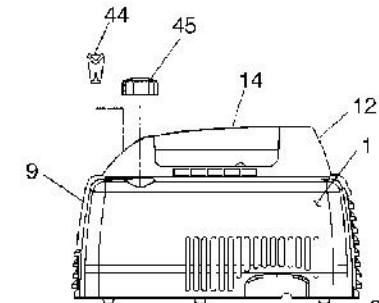

SERVICE PARTS LIST

MODEL
GEN POWERMATE 1000

PART NUMBER
PM0301010

SERVICE PARTS LIST

**MODEL
GEN POWERMATE 1000**

**PART NUMBER
PM0301010**

ITEM NO.	PART NO.	DESCRIPTION	PM0301010	PC0301010	PEL300800	PEL300850
1	0052989	COVER, SIDE LOUVER	1	1	1	1
2	0052990	COVER, SIDE COMP	1	1	1	1
5	0054163	ASSY, FAN SHROUD	1	1	1	1
6	0052983	COVER, AIR CLEANER	1	1	1	1
7	0053847	FILTER, AIR CLEANER FOAM	1	1	1	1
9	0052985	SUPPORT, HANDLE	1		1	1
9	0055518	SUPPORT, HANDLE		1		
10	0055024	BULB, PRIMER	1	1	1	1
11	0053845	NUT, PRIMER	1	1	1	1
12	0054173	ASSY, HANDLE	1	1	1	1
14	0054146	COVER, HANDLE	1	1	1	1
15	0052979	PAN, BOTTOM	1	1		
15	0055391	PAN, BOTTOM			1	
15	0055595	PAN, BOTTOM				1
16	0052987	FOOT, RUBBER	3	3	3	3
19	0053561	ASSY, RECTIFIER	1	1	1	1
20	0052992	ISOLATOR, BUMPER	1	1	1	1
21	0054186	ASSY, INVERTER BOARD	1	1		
21	0055596	ASSY, INVERTER BOARD			1	1
22	0054677	CIRCUIT BREAKER, 50A	1	1	1	1
23	0008854	LUG, GROUND	1	1	1	1
24	0052980	ADAPTER, ENGINE	1	1	1	1
26	0052981	ISOLATOR, RUBBER PAD	1	1	1	1
28	0053573	ASSY, ROTOR	1	1	1	1
29	0054678	KEY, WOODRUFF 1/8 X 5/8	1	1	1	1
30	0052995	ADAPTER, FAN	1	1	1	1
31	0052754	FAN, 5" PLASTIC	1	1	1	1
34	0053001	ASSY, STATOR	1			
34	0055520	ASSY, STATOR		1		
34	0055356	ASSY, STATOR			1	
34	0055592	ASSY, STATOR				1
36	0054226	ASSY, ENGINE	1	1	1	1
37	0053370	MUFFLER	1	1	1	1
38	0053371	SPARK ARRESTOR	1	1	1	1
39	0053481	HOSE, CARB	1	1	1	
40	*0054233	ASSY, FUEL TANK	1	1	1	1
41	0051102	FILTER, FUEL	1	1	1	1
42	0055022	CLAMP, HOSE 1.25" STEEL	2	2	2	2
43	0052975	ASSY, CABLE DC	1	1	1	1
44	0054241	HANDLE, ROPE	1	1	1	1
45	0052991	CAP, FUEL	1	1	1	1
46	0054174	ASSY, CONTROL PANEL	1			
46	0055521	ASSY, CONTROL PANEL		1		