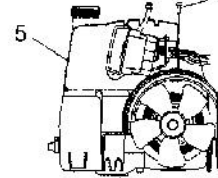

SERVICE PARTS LIST

MODEL
GEN POWERMATE 1000

PART NUMBER
PM0301010

SERVICE PARTS LIST

**MODEL
GEN POWERMATE 1000**

**PART NUMBER
PM0301010**

ITEM NO.	PART NO.	DESCRIPTION	PM0301010	PC0301010	PEL300800	PEL300850
1	0052989	COVER, SIDE LOUVER	1	1	1	1
2	0052990	COVER, SIDE COMP	1	1	1	1
5	0054163	ASSY, FAN SHROUD	1	1	1	1
6	0052983	COVER, AIR CLEANER	1	1	1	1
7	0053847	FILTER, AIR CLEANER FOAM	1	1	1	1
9	0052985	SUPPORT, HANDLE	1		1	1
9	0055518	SUPPORT, HANDLE		1		
10	0055024	BULB, PRIMER	1	1	1	1
11	0053845	NUT, PRIMER	1	1	1	1
12	0054173	ASSY, HANDLE	1	1	1	1
14	0054146	COVER, HANDLE	1	1	1	1
15	0052979	PAN, BOTTOM	1	1		
15	0055391	PAN, BOTTOM			1	
15	0055595	PAN, BOTTOM				1
16	0052987	FOOT, RUBBER	3	3	3	3
19	0053561	ASSY, RECTIFIER	1	1	1	1
20	0052992	ISOLATOR, BUMPER	1	1	1	1
21	0054186	ASSY, INVERTER BOARD	1	1		
21	0055596	ASSY, INVERTER BOARD			1	1
22	0054677	CIRCUIT BREAKER, 50A	1	1	1	1
23	0008854	LUG, GROUND	1	1	1	1
24	0052980	ADAPTER, ENGINE	1	1	1	1
26	0052981	ISOLATOR, RUBBER PAD	1	1	1	1
28	0053573	ASSY, ROTOR	1	1	1	1
29	0054678	KEY, WOODRUFF 1/8 X 5/8	1	1	1	1
30	0052995	ADAPTER, FAN	1	1	1	1
31	0052754	FAN, 5" PLASTIC	1	1	1	1
34	0053001	ASSY, STATOR	1			
34	0055520	ASSY, STATOR		1		
34	0055356	ASSY, STATOR			1	
34	0055592	ASSY, STATOR				1
36	0054226	ASSY, ENGINE	1	1	1	1
37	0053370	MUFFLER	1	1	1	1
38	0053371	SPARK ARRESTOR	1	1	1	1
39	0053481	HOSE, CARB	1	1	1	
40	*0054233	ASSY, FUEL TANK	1	1	1	1
41	0051102	FILTER, FUEL	1	1	1	1
42	0055022	CLAMP, HOSE 1.25" STEEL	2	2	2	2
43	0052975	ASSY, CABLE DC	1	1	1	1
44	0054241	HANDLE, ROPE	1	1	1	1
45	0052991	CAP, FUEL	1	1	1	1
46	0054174	ASSY, CONTROL PANEL	1			
46	0055521	ASSY, CONTROL PANEL		1		