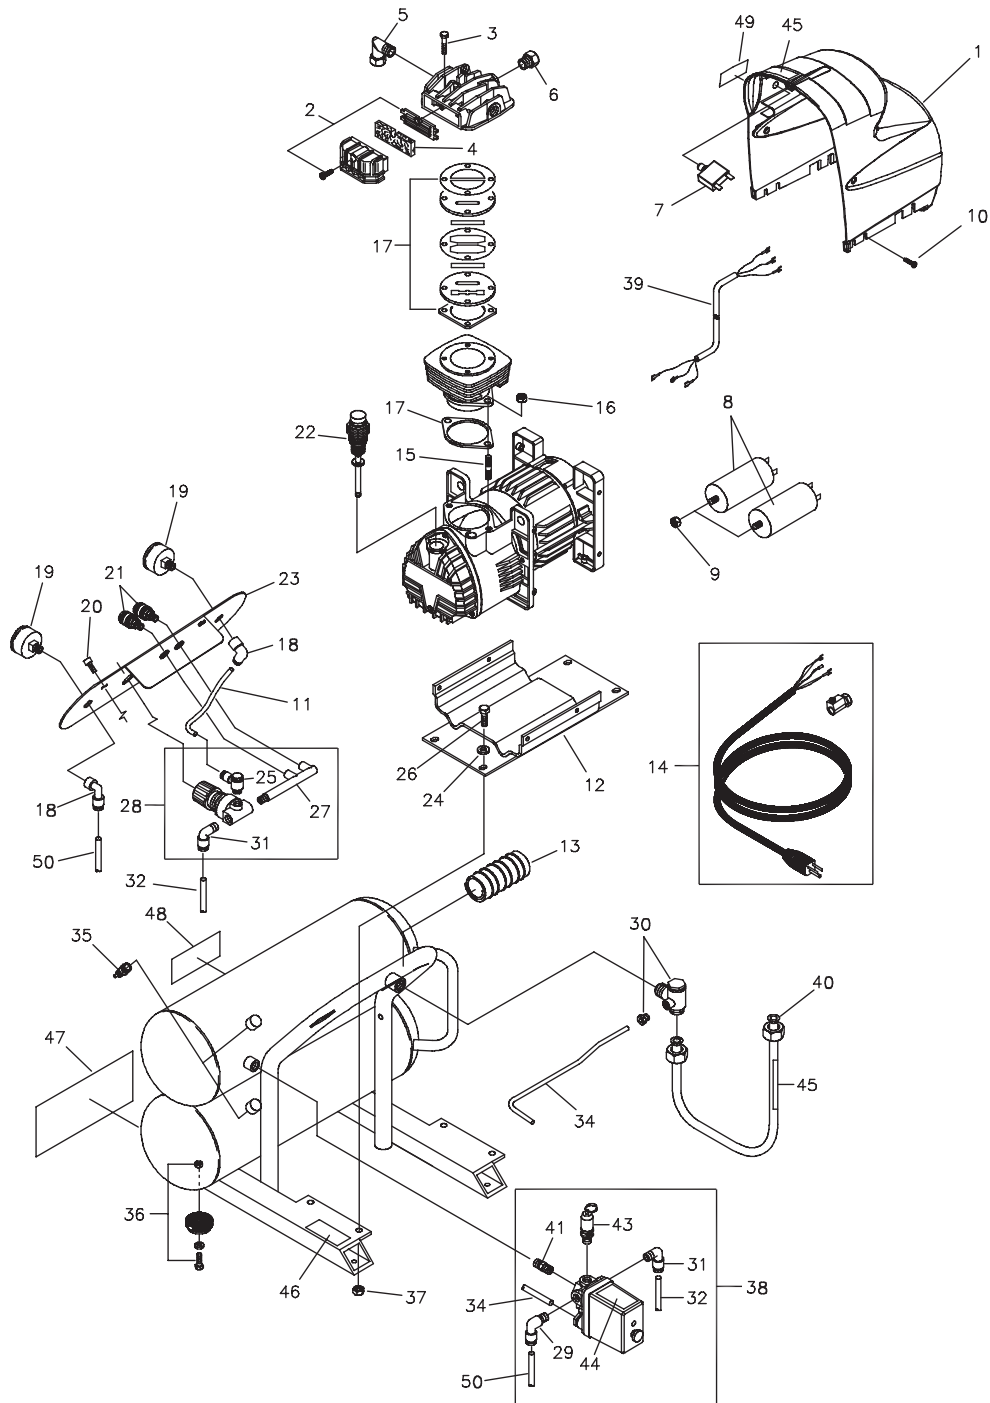

EXPLODED VIEW

Copyright © 2008 Briggs & Stratton Power Products Group, LLC. All rights reserved. No part of this material may be reproduced or transmitted in any form by any means without the express written permission of Briggs & Stratton Power Products Group, LLC.

PARTS LIST

Item	Part #	Description	Item	Part #	Description
1	200690GS	KIT, Shroud, Plastic (Includes #45 & 49)	27	200706GS	MANIFOLD
2	200687GS	KIT, Air Filter	28	200995GS	ASSY, Pressure Regulator
3	200684GS	SCREW, M6 x 40	29	200992GS	CONNECTOR, Elbow
4	200697GS	FILTERING ELEMENT	30	200674GS	VALVE, Non Return
5	200685GS	CONNECTOR, Elbow	31	200988GS	CONNECTOR, Elbow
6	200688GS	VALVE, Start	32	200989GS	HOSE, Rilsan
7	200717GS	BREAKER,Circuit, 17A	34	199961GS	HOSE, Rilsan
8	200694GS	CAPACITOR	35	200675GS	VALVE, Drain
9	*	NUT, M8	36	192310GS	KIT, Vib Mount
10	*	SCREW, Taptite M5 x 20	37	*	NUT
11	199961GS	HOSE, Rilsan (cut to fit)	38	200994GS	ASSY, Pressure Switch
12	200984GS	BASE	39	200910GS	WIRE HARNESS
13	200682GS	HANDLE	40	200703GS	KIT, Tube, Infeed
14	200720GS	ASSY, Cable, Power	41	201697GS	ADAPTER
15	*	STUD BOLT	43	200678GS	VALVE, Safety
16	*	NUT, M8	44	199176GS	DECAL, Electric Shock
17	200718GS	KIT, Valve Plate	45	199174GS	DECAL, Hot Surface
18	200985GS	CONNECTOR, Elbow	46	201732GS	DECAL, Important, Level Surface
19	200680GS	GAUGE, Pressure	47	199172GS	DECAL, Warning
20	*	PPHMS, 5 x 12	48	199739GS	DECAL, Warning, Tank Drain
21	200677GS	COUPLER, Quick Connect	49	201731GS	DECAL, Reset
22	200691GS	DIPSTICK, Oil	50	199961GS	HOSE, Rilsan
23	203664GS	KIT, Panel, Instrumental	Parts Not Illustrated		
24	*	WASHER	203720GS		MANUAL, Operator's
25	200986GS	CONNECTOR, Elbow	201765GS		OIL, Compressor
26	*	HHCS, M8 x 25	202782GS		KIT, Decals, Service

* - Items without part numbers are common fasteners and can be found at your local hardware store.