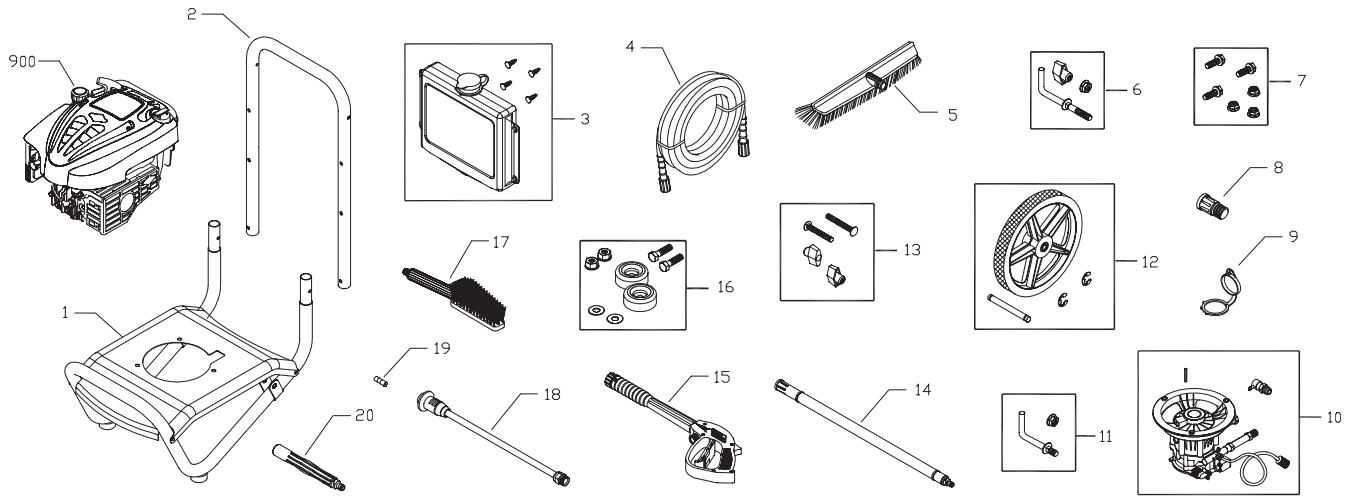

BRUTE™

by

Illustrated Parts List

Questions? Help is just a moment away!

Call: **Pressure Washer Helpline**

1-800-743-4115 M-F 8-5 CT

BRIGGS & STRATTON POWER PRODUCTS GROUP, LLC
JEFFERSON, WISCONSIN, U.S.A.

Model No. 020291-01 (2500 PSI (172.4 BARS) Pressure Washer) Manual No. 203775A Revision - (04/05/2007)

Exploded View and Parts list — Main Unit

Item	Part #	Description
1	201769GS	ASSY, Base
2	B201594GS	HANDLE
3	201828GS	ASSY, Chem Tank w/Clips
	195964GS	Clip
	192980GS	Kit, Valve
4	196006GS	HOSE
5	95597GS	BRUSH, Broom
6	194264GS	KIT, Hook, Handle
7	192529GS	KIT, Pump Mounting Hardware
8	88935GS	ADAPTER, Brush
9	B3222EGS	CAP, Chem Container
10	202605GS	ASSY, Pump
	23139GS	Key
	194298GS	Valve, Thermal Relief
11	192309GS	KIT, Hook, Base
12	196439GS	KIT, Wheel
	192050GS	E-Ring
	195454GS	Axle
13	B2203GS	KIT, Handle Connector
14	88934GS	EXTENSION
15	193482GS	GUN
16	192310GS	KIT, Vibration Mount

Item	Part #	Description
17	88185GS	BRUSH, Utility
18	198974GS	ASSY, Wand, Adjust
19	B1236CGS	ORIFICE
20	95598GS	HANDLE, Brush
900	NSP	ENGINE

Items Not Illustrated:

203775GS	MANUAL, Operator's
BB3061BGS	OIL BOTTLE
87815GS	GOGGLES
A1040NGS	HOSE, Chemical
282398	COVER
201628GS	DECAL, Eng Shroud
275171	LABEL, B&S Logo
194256GS	KIT, Tag Warning

Exploded View and Parts List — Pump

Item	Part #	Description
19	190571GS	CAP, Oil
28	190627GS	MANIFOLD
45	190578GS	PIN
62	190581GS	CAP, 1/8
76	194298GS	THERMO RELIEF
A	203641GS	KIT, UNLOADER STEM
B	190632GS	KIT, WATER INLET, ALUM
C	190634GS	KIT, OUTLET, ALUMINIUM
D	203631GS	KIT, HEAD ALUMINIUM
E	193806GS	KIT, CHECK VALVES
F	190592GS	KIT, INLET CHECK
G	203640GS	KIT, CHEMICAL INJECTION
H	193807GS	KIT, SEAL SET