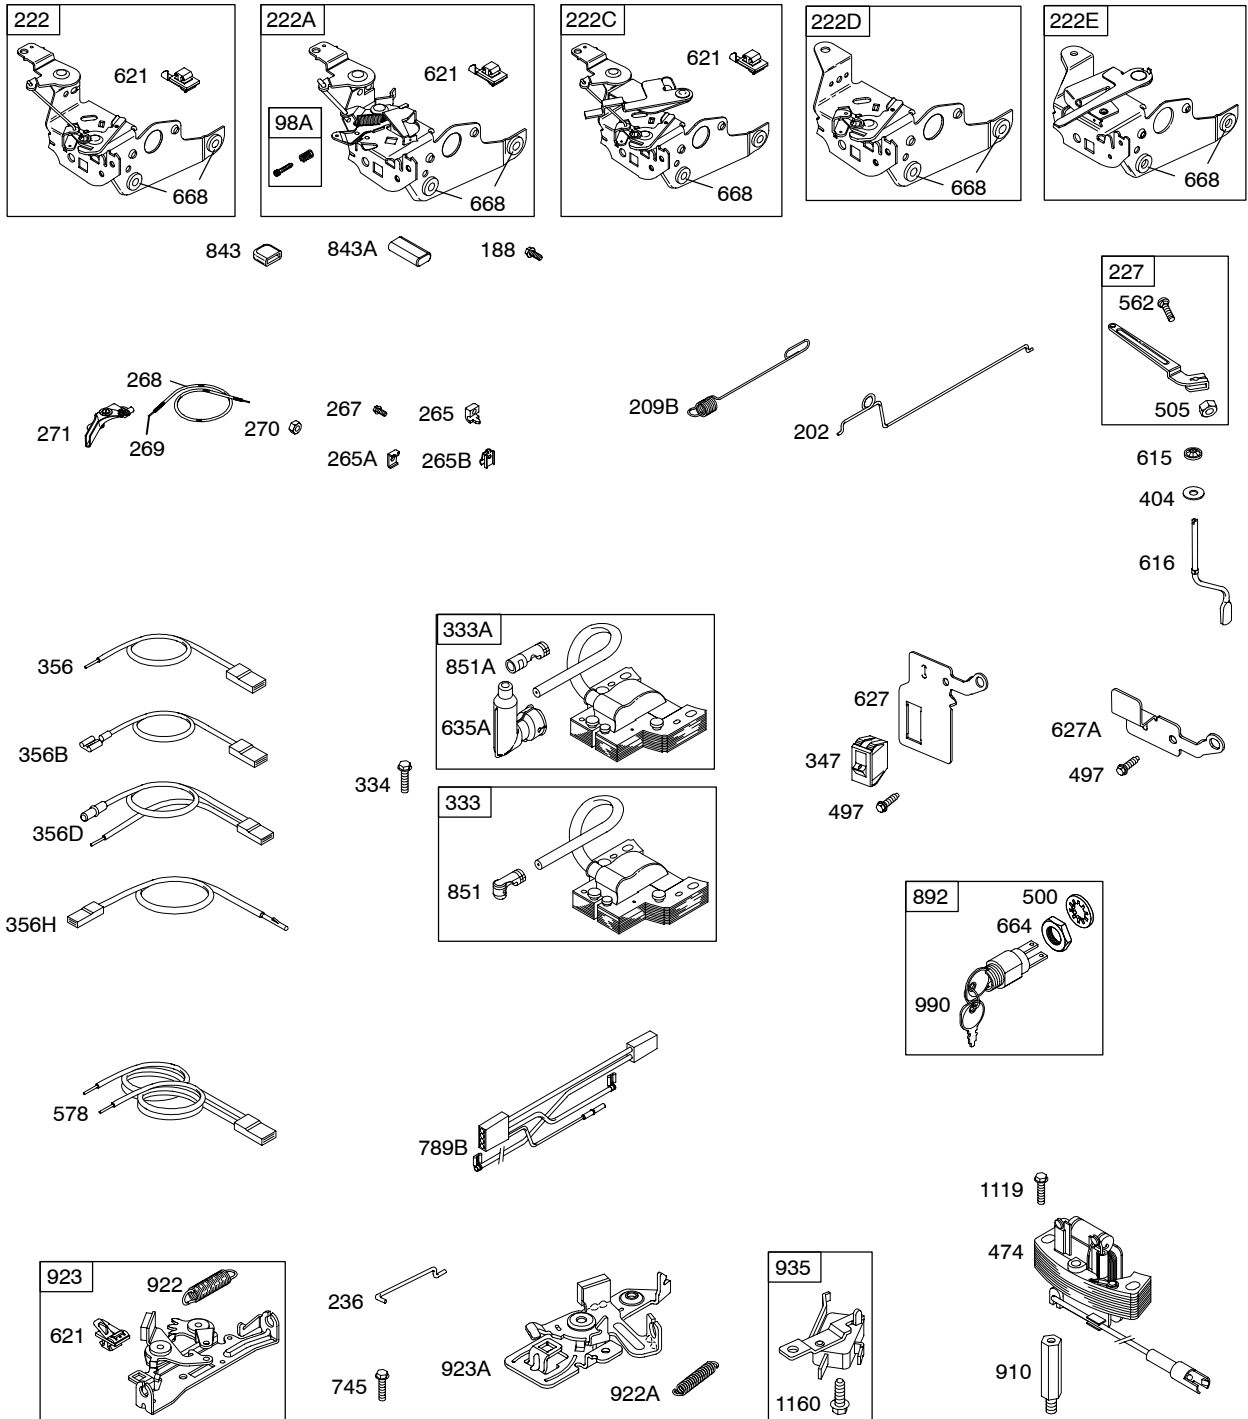

### TABLE OF CONTENTS

Air Cleaner .....	4
Blower Housing/Shrouds .....	6
Camshaft .....	2
Carburetor .....	3
Controls .....	5
Crankshaft .....	2
Cylinder .....	2
Electric Starter .....	7
Electrical .....	5
Engine Sump .....	2
Exhaust System .....	4
Flywheel .....	7
Flywheel Brake .....	5
Fuel Supply .....	3
Governor Spring .....	5
Ignition .....	5
Kits/Gaskets .....	2 & 3
Lubrication .....	2
Piston Group .....	2
Rewind Starter .....	7
Valves .....	2

Illustrations cover a range of engines. Parts shown without corresponding text may not be used on your specific engine.  
 3728-5 Assemblies include all parts shown in frames. 09/15/2007