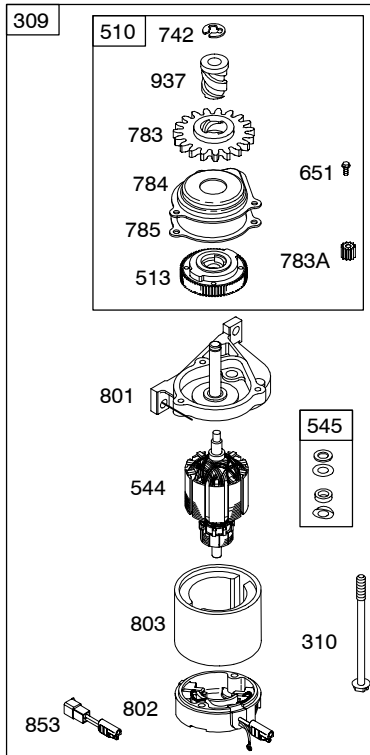

# 126T00

REF. NO.	PART NO.	DESCRIPTION	REF. NO.	PART NO.	DESCRIPTION	REF. NO.	PART NO.	DESCRIPTION
1	697322	Cylinder Assembly	16	691450	Crankshaft	20	★399781S	Seal–Oil (PTO Side)
2	399269	Kit–Bushing/Seal (Magneto Side)			----- <b>Note</b> -----	22	691092	Screw (Crankcase Cover/ Sump)
3	★299819S	Seal–Oil (Magneto Side)		691451	Crankshaft Used on Type No(s). 0004,0010,0011,0015, 0060,0121,0135,0138, 0148,0153,0158,0159, 0199,0454,0475,0479, 0487,0491,0615,0660, 1724,1728,1729,1750, 1767,1791,1802,1807, 1817,1820,1822,1824, 1833,1963,2003,2004, 2011,2016,2021,2022, 2034,2091,2388.	23A	691987	Flywheel ----- <b>Note</b> ----- <b>691992</b> Flywheel Used on Type No(s). 0004, 0005, 0006, 0010, 0114, 0116, 0131, 0209, 0523, 0933, 1802, 1807, 1822, 1849, 2013, 2016.
4	493279	Sump–Engine ----- <b>Note</b> ----- <b>498983</b> Sump–Engine Used on Type No(s). 0006.		691452	Crankshaft Used on Type No(s). 0016,0147,0680,0878, 1727,1733,1734,1737, 1738,1739,1740,1748, 1749,1794,1801,1803, 1804,1805,1808,1810, 1814,1816,1818,1821, 1823,1825,1826,1827, 1829,1830,1831,1832, 1835,1837,1839,1844, 1845,1846,1847,1849, 1852,1904,1914,1917, 1926,1941,1958,1965, 1992,1995,2006,2008, 2010,2112,2014,2015, 2017,2023,2027,2035, 2148,2149,2304.	24	222698S	Key–Flywheel
5	691160	Head–Cylinder		691455	Crankshaft Used on Type No(s). 0006,0018,0523.	25	791097	Piston Assembly (Standard) ----- <b>Note</b> ----- <b>791326</b> Piston Assembly (.020" Oversize)
7	★∅692249	Gasket–Cylinder Head		694849	Crankshaft Used on Type No(s). 0005,0114,0131,2013.	26	791098	Ring Set (Standard) ----- <b>Note</b> ----- <b>791324</b> Ring Set (.020" Oversize)
8	695250	Breather Assembly		695242	Crankshaft Used on Type No(s). 0026.	27	691866	Lock–Piston Pin
9	★∅696125	Gasket–Breather		696009	Crankshaft Used on Type No(s). 0115,0139,0204,0206, 0220,0933,1840,1841.	28	499423	Pin–Piston (Standard)
10	691125	Screw (Breather Assembly)		791061	Crankshaft Used on Type No(s). 0116,0209.	29	499424	Rod–Connecting (Standard)
11	691781	Tube–Breather		694478	Crankshaft Used on Type No(s). 0521,0538.	32	691664	Screw (Connecting Rod)
12	★692232	Gasket–Crankcase		691454	Crankshaft Used on Type No(s). 1706.	32A	695759	Screw (Connecting Rod)
13	690912	Screw (Cylinder Head)				33	262651S	Valve–Exhaust
15	691680	Plug–Oil Drain (Square Socket)				34	262652S	Valve–Intake
						35	691270	Spring–Valve (Intake)
						36	691270	Spring–Valve (Exhaust)
						37	694086	Guard–Flywheel