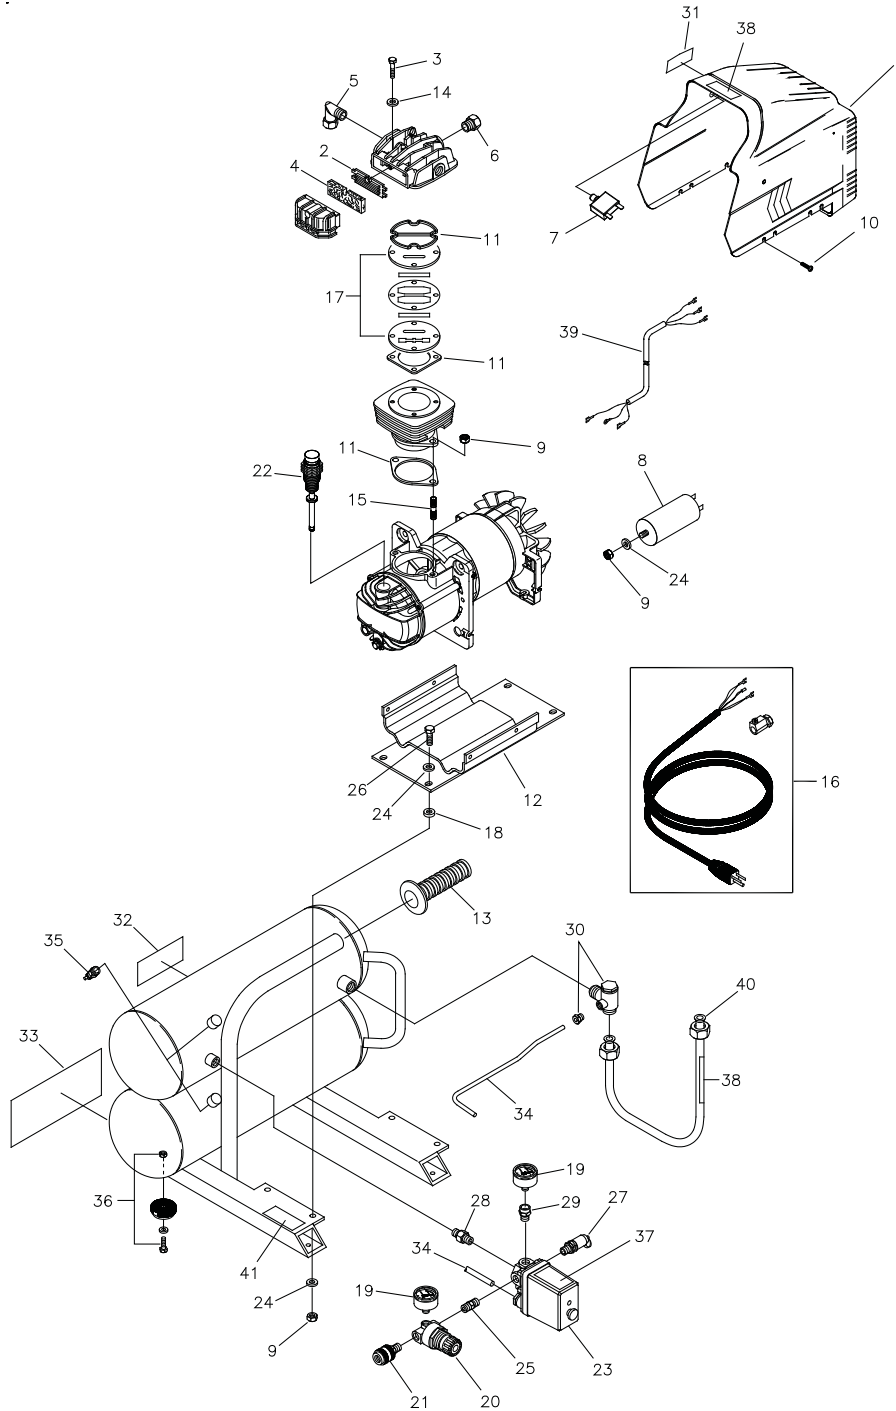

SERIOUS DUTY ***AIR COMPRESSORS***

Air Compressor **Illustrated Parts List**

074007

BRIGGS & STRATTON POWER PRODUCTS GROUP, LLC
JEFFERSON, WISCONSIN, U.S.A.

IPL No. 208842 Revision A (11/01/2008)

EXPLODED VIEW

PARTS LIST

Item	Part #	Description	Item	Part #	Description
1	205352GS	KIT, Shroud, Plastic (Includes #31 & 38)	27	205370GS	VALVE, Safety
2	205353GS	PLATE, FILTER	28	200690GS	ADAPTER
3	200684GS	SCREW, M6 x 40	29	200692GS	ADAPTER
4	200697GS	FILTERING ELEMENT	30	200674GS	VALVE, Non Return
5	205367GS	CONNECTOR, Elbow	31	201731GS	DECAL, Reset
6	205373GS	VALVE, Start	32	199739GS	DECAL, Warning, Tank Drain
7	205363GS	BREAKER,Circuit	33	199172GS	DECAL, Warning
8	201059GS	CAPACITOR	34	199961GS	HOSE, Rilsan
9	*	NUT,M8	35	200675GS	VALVE, Drain
10	*	SCREW, Taptite M5 x 20	36	192310GS	KIT, Vib Mount
11	205356GS	KIT, GASKETS	37	199176GS	DECAL, Electric Shock
12	200984GS	BASE	38	199174GS	DECAL, Hot Surface
13	201413GS	HANDLE	39	205362GS	WIRE HARNESS
14	*	WASHER, M6	40	200699GS	KIT, Infeed Tube
15	*	STUD BOLT	41	201732GS	DECAL, Important, Level Surface
16	200720GS	ASSY, Cable, Power	Parts Not Illustrated		
	204262GS	DECAL, Attention		203718GS	MANUAL, Operator's
17	205361GS	KIT, Valve Plate		201765GS	OIL, Compressor
18	205364GS	WASHER, Rubber		203881GS	DECAL, Logo
19	200686GS	GAUGE, Pressure		203883GS	DECAL, Shroud
20	205359GS	PRESSURE REDUCER			
21	205365GS	COUPLER, Quick Connect			
22	205360GS	DIPSTICK, Oil w/O-Ring			
23	205371GS	PRESSURE SWITCH (Includes #37)			
24	*	WASHER, M8			
25	205372GS	ADAPTER			
26	*	HHCS, M8 x 25			