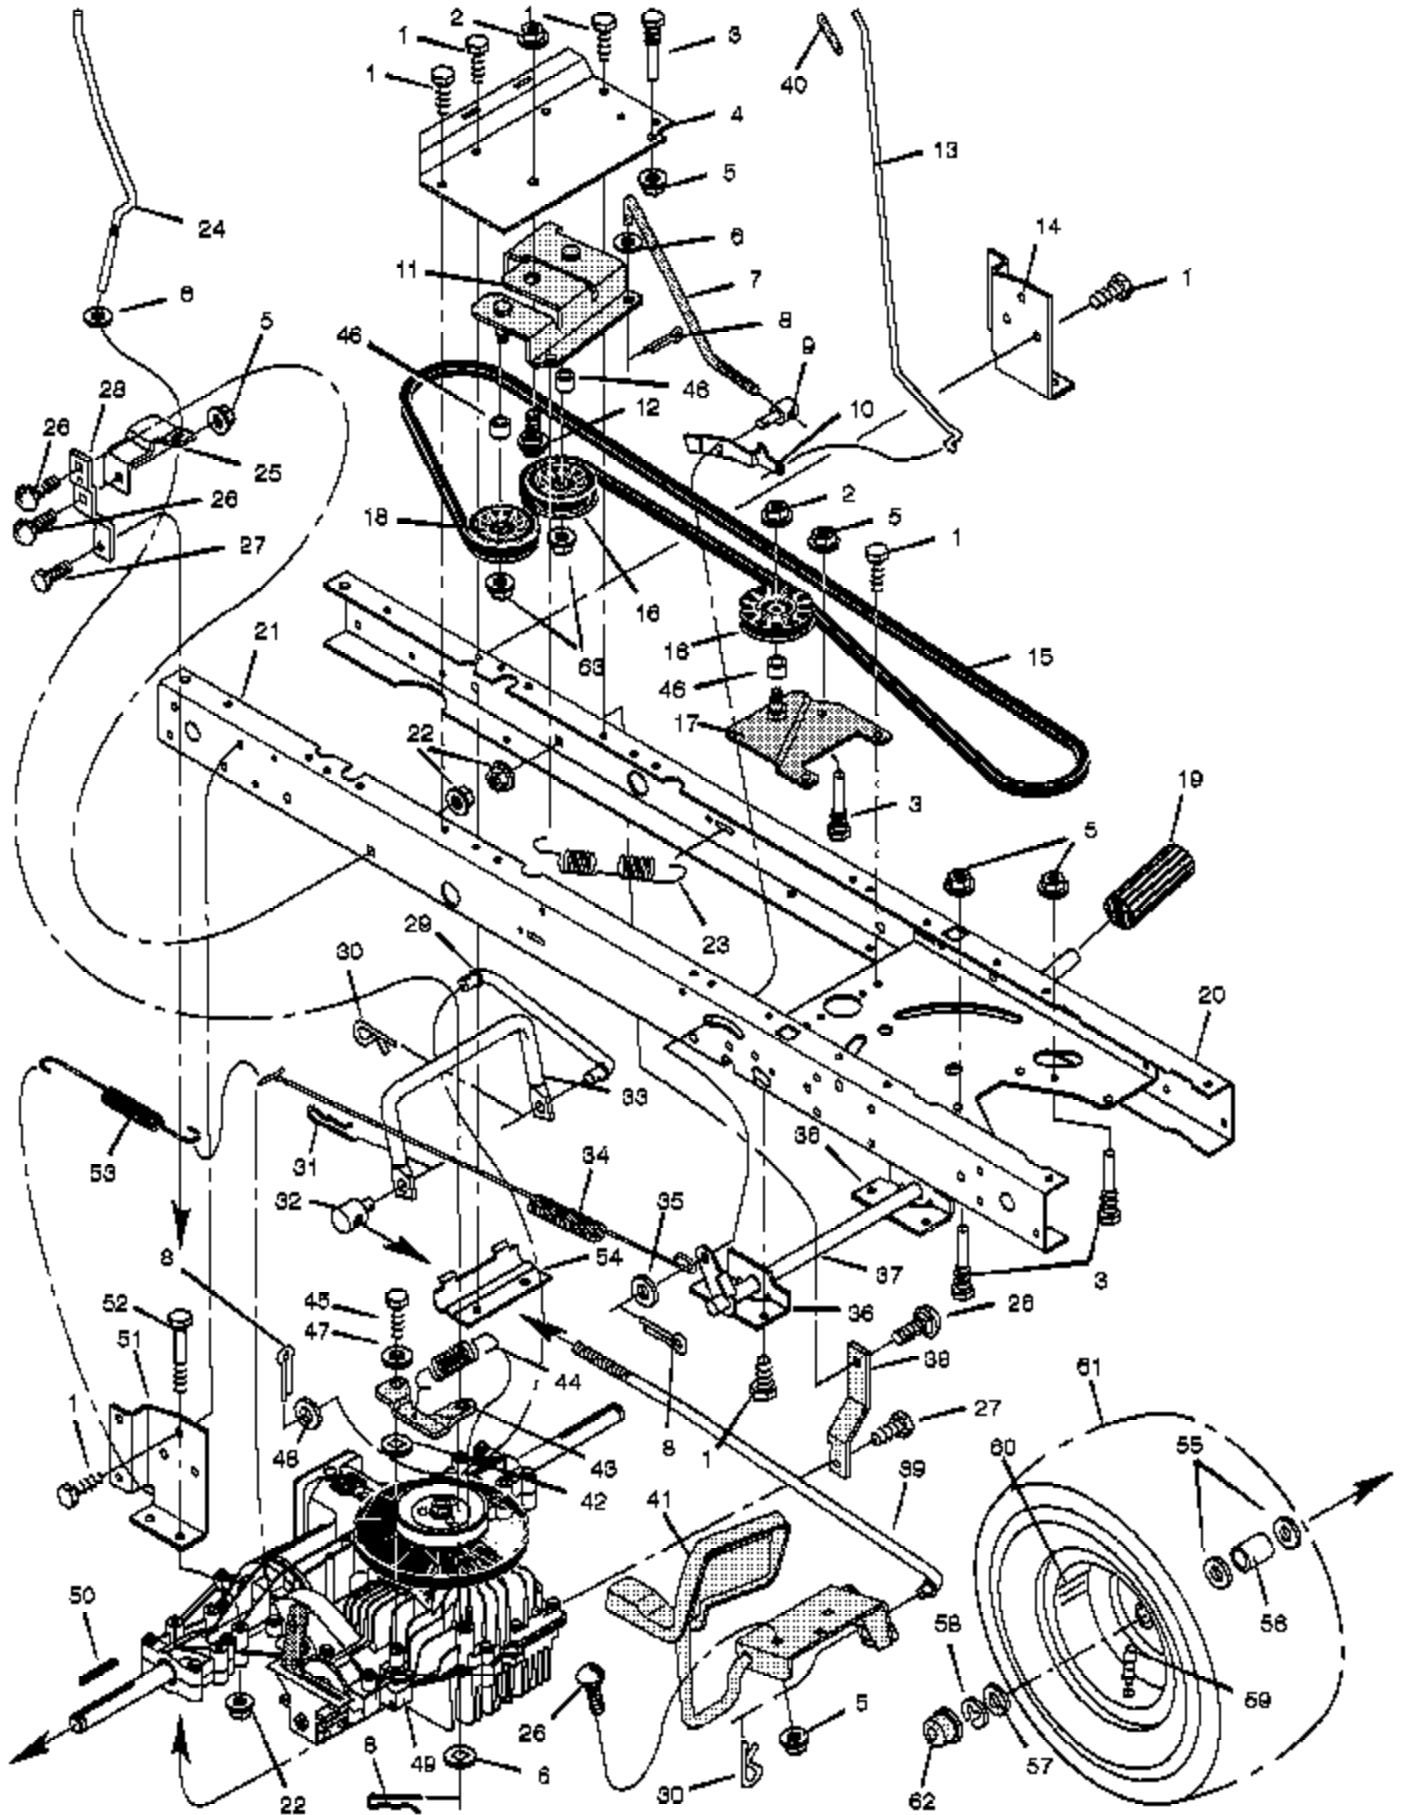

Ref #	Part Number	Qty	Description
	48X236		Decal, Warning
	F-000720L		Book, Instruction

Ref #	Part Number	Qty	Description
1	250X92		Harness, Light Wire
	092372		Socket, Light
	090084		Bulb, Light
2	250X87		Harness, Chassis Wire
3	092556		Switch, Ignition
	020729		Key, Ignition
	091489		Nut, Hex
	091488		Cap, Ignition
4	094136		Switch, Limit
5	054212		Fuse
	407078		Holder, Fuse
6	094613		Solenoid
	26X229		Screw, Mounting
	15X116		Locknut
7	024X32		Cable, Battery Ground
	26X213		Screw, Ground Cable
8	021075		Battery
	002X82		Bolt, Carriage
	014X79		Wingnut
9	250X67		Harness, Seat Switch Wire
10	094159		Switch, Seat Sensor
11	024X31		Cable

Ref #	Part Number	Qty	Description
1	092317		Fuel Cap These parts are included with Key No. 2
2	690280		Fuel Tank
3	095197		Hose Clamp These parts are included with Key No. 2
4	7601033		Fuel Line (You cut to length) These parts are included with Key No. 2
5A	690436		Muffler
5B	091309		Gasket, Muffler
5C	095207		Adapter, Muffler
5D	06X103		Screw, Adapter
5E	009X59		Bolt, Muffler
5F	092378		Lock, Screw
6	26X201		Screw
7	094006E700		Plate, Engine
8	091989		Throttle Control
9			Engine Parts are available from an Authorized Service Center. See "Engines, Gasoline" or "Gasoline Engines" in the yellow pages of the telephone directory.
10	0025X7		Bolt, Engine Mount
11	690441 Z		Stack Pulley Assembly
12	019X35		Lockwasher
13	01X140		Bolt, Hex
14	17X170		Washer
15	26X249		Screw
21	094384		Guide, Belt
22	015X79		Nut, Flange
23	091797 Z		Guide, Belt
26	26X253		Screw
28	025X15		Screw
31	094324		Shield, Heat
32	26X263		Screw