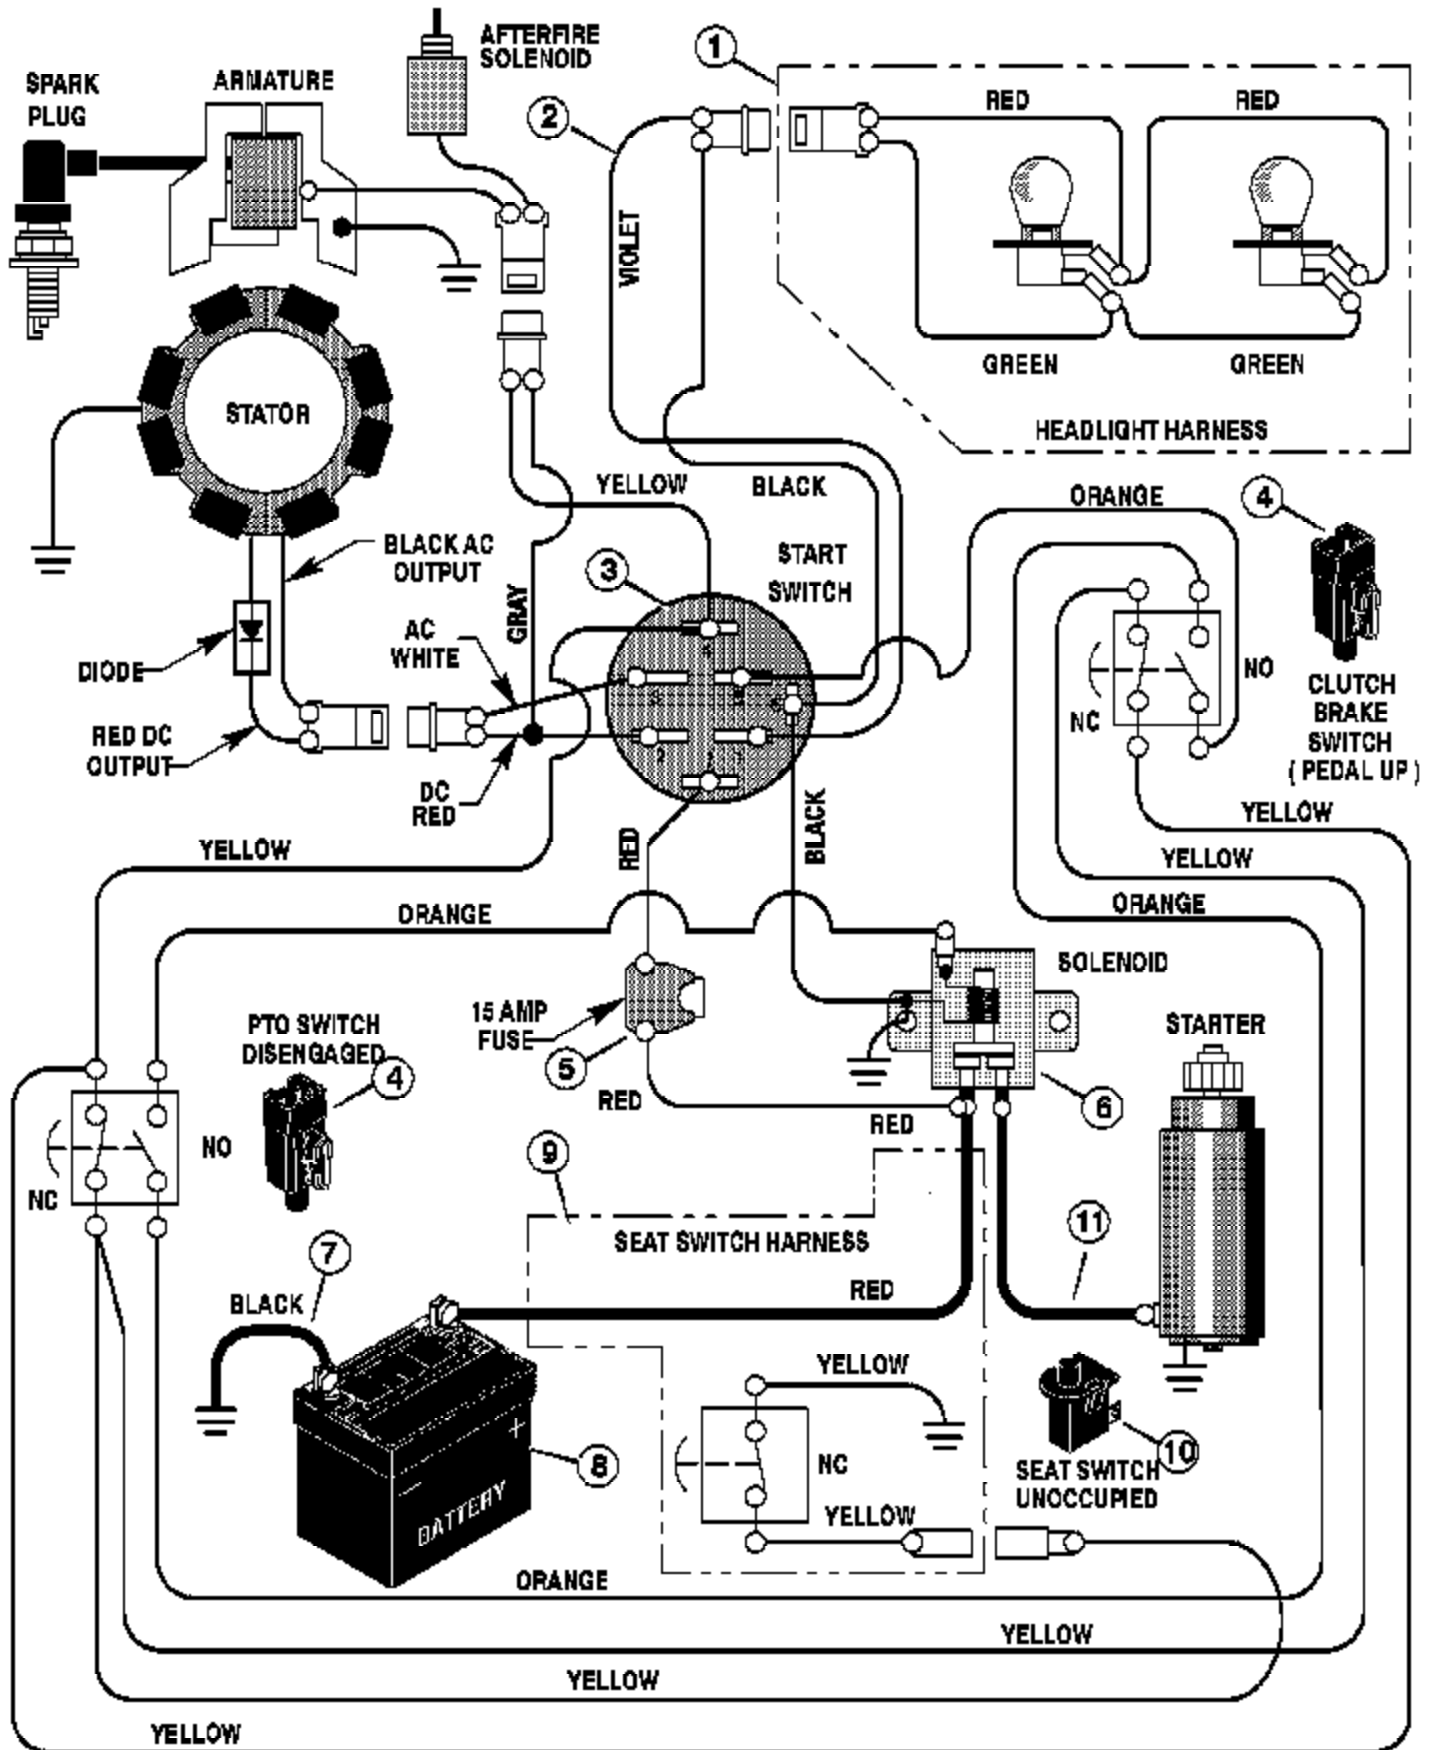

Ref #	Part Number	Qty	Description
	48X236		Decal, Warning
	F-000720L		Book, Instruction

Ref #	Part Number	Qty	Description
1	250X92		Harness, Light Wire
	092372		Socket, Light
	090084		Bulb, Light
2	250X87		Harness, Chassis Wire
3	092556		Switch, Ignition
	020729		Key, Ignition
	091489		Nut, Hex
	091488		Cap, Ignition
4	094136		Switch, Limit
5	054212		Fuse
	407078		Holder, Fuse
6	094613		Solenoid
	26X229		Screw, Mounting
	15X116		Locknut
7	024X32		Cable, Battery Ground
	26X213		Screw, Ground Cable
8	021075		Battery
	002X82		Bolt, Carriage
	014X79		Wingnut
9	250X67		Harness, Seat Switch Wire
10	094159		Switch, Seat Sensor
11	024X31		Cable

Ref #	Part Number	Qty	Description
1	092317		Fuel Cap These parts are included with Key No. 2
2	690280		Fuel Tank
3	095197		Hose Clamp These parts are included with Key No. 2
4	7601033		Fuel Line (You cut to length) These parts are included with Key No. 2
5A	690436		Muffler
5B	091309		Gasket, Muffler
5C	095207		Adapter, Muffler
5D	06X103		Screw, Adapter
5E	009X59		Bolt, Muffler
5F	092378		Lock, Screw
6	26X201		Screw
7	094006E700		Plate, Engine
8	091989		Throttle Control
9			Engine Parts are available from an Authorized Service Center. See "Engines, Gasoline" or "Gasoline Engines" in the yellow pages of the telephone directory.
10	0025X7		Bolt, Engine Mount
11	690441 Z		Stack Pulley Assembly
12	019X35		Lockwasher
13	01X140		Bolt, Hex
14	17X170		Washer
15	26X249		Screw
21	094384		Guide, Belt
22	015X79		Nut, Flange
23	091797 Z		Guide, Belt
26	26X253		Screw
28	025X15		Screw
31	094324		Shield, Heat
32	26X263		Screw