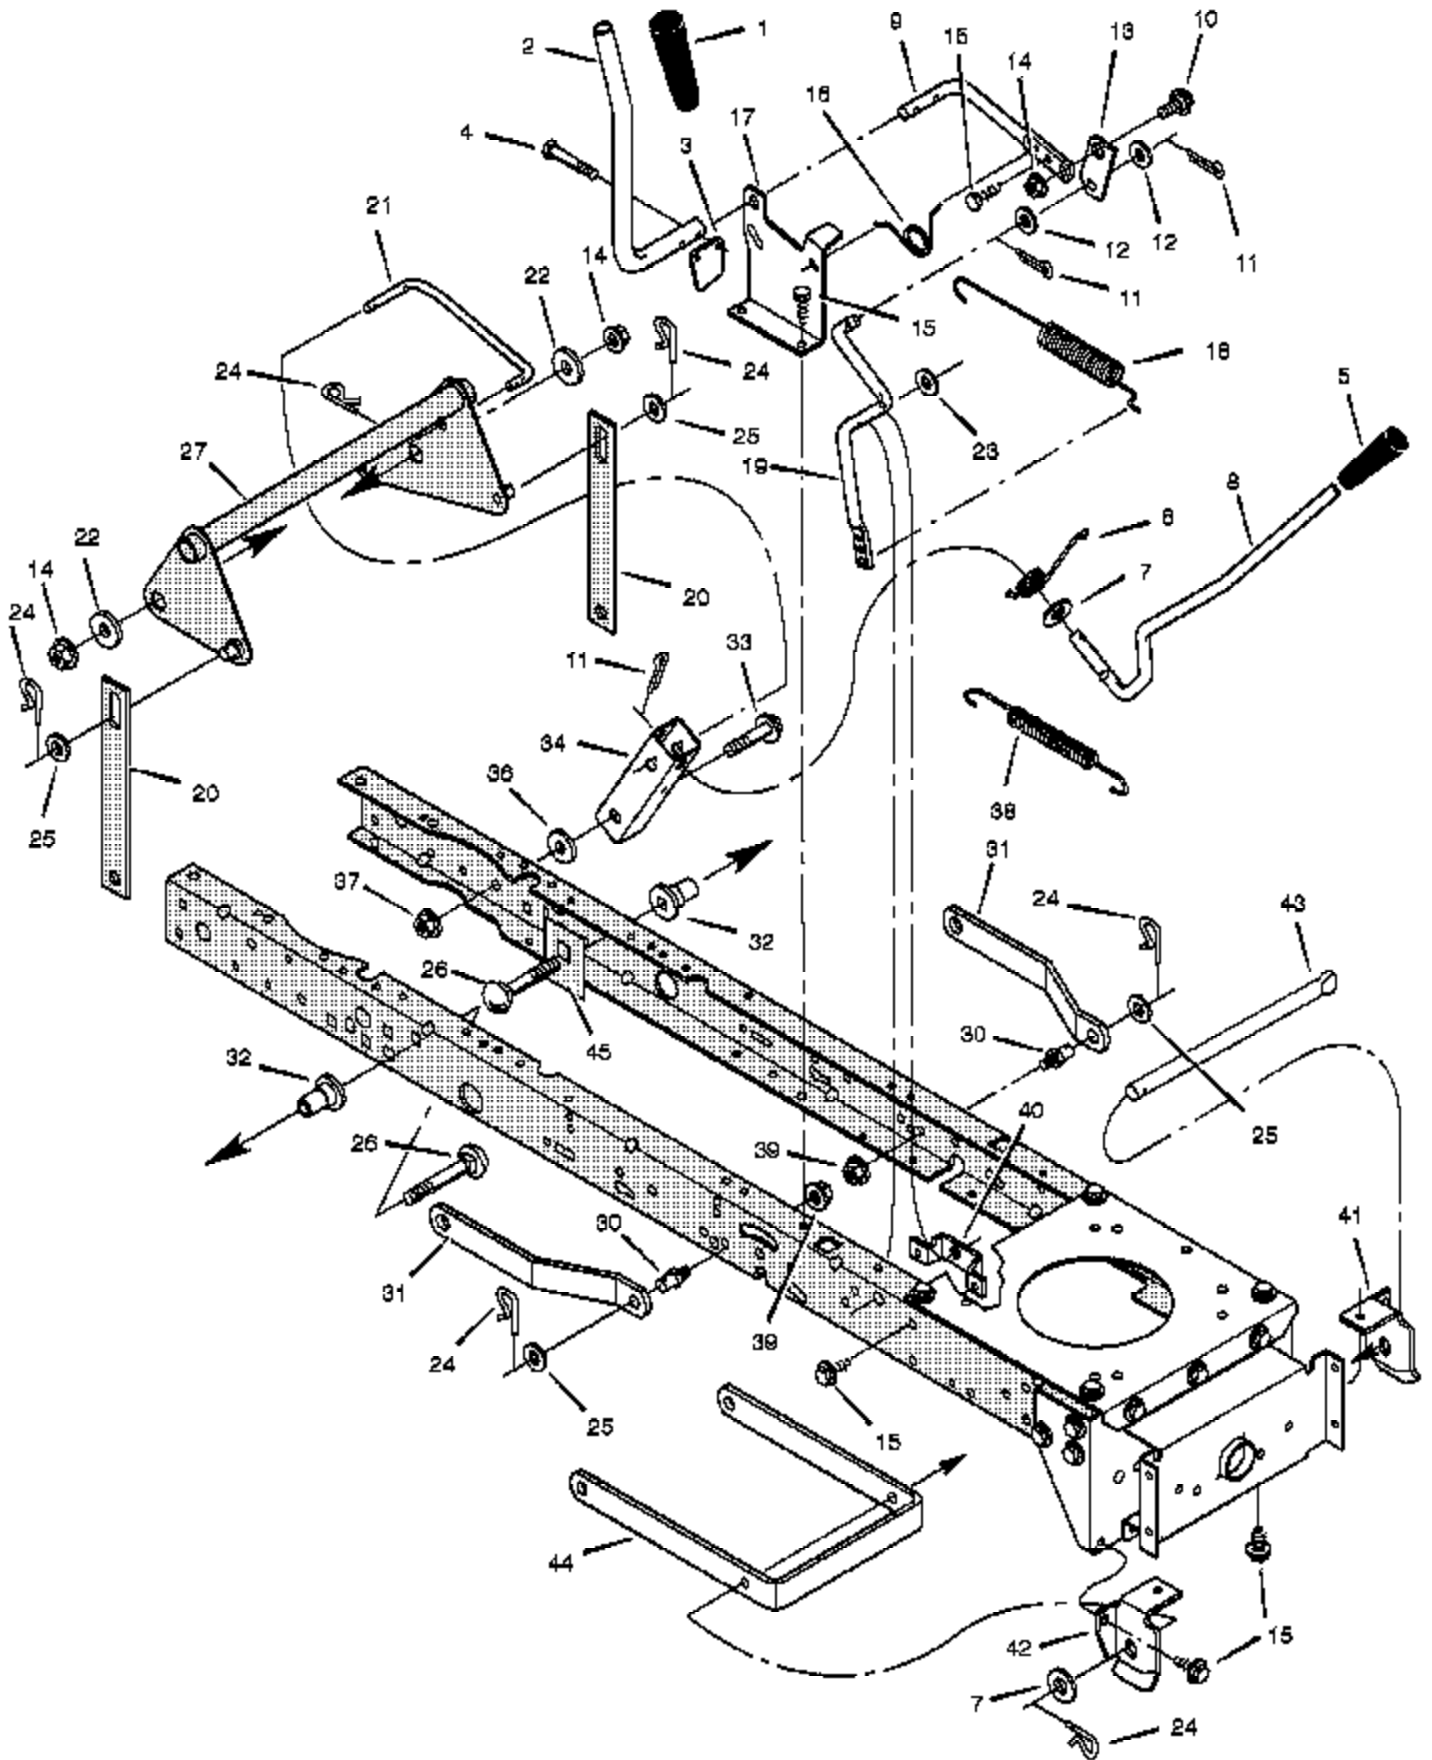

Ref #	Part Number	Qty	Description
1	092698		Grip
2	094100 Z		Handle, PTO
3	094022 Z		Pad, Switch
4	0025X3		Bolt
5	092697		Grip
6	166X40		Spring
7	17X103		Washer
8	690533		Lever, Lift
9	094017 Z		Lever, PTO
10	009X39		Bolt, Shoulder
11	030X20		Pin, Cotter
12	17X102		Washer
13	094004 Z		Link, PTO
14	015X84		Nut, Flange
15	26X249		Screw
16	166X39		Spring
17	094018E701		Bracket, PTO
18	165X119		Spring
19	690394E700		Crank, PTO
20	690212E700		Link, Lift
21	690122E700		Link, Lift Handle
22	17X168		Washer
23	017X57		Washer
24	0031X4		Pin, Hair
25	017X91 Z		Washer
26	002X85		Bolt, Carriage
27	690363E700		Lever Assembly, Lift
30	094067		Pin
31	094055E701		Bracket, Rear Suspension
32	690151		Spacer, Lifter
33	009X53		Bolt, Shoulder
34	094015E700		Bracket, Pivot
36	17X191		Washer
37	015X84		Nut, Flange
38	165X131		Spring
39	015X68		Nut, Flange
40	094005E700		Bracket, PTO
41	094027E701		Hanger, Left Deck
42	094026E701		Hanger, Right Deck
43	094158 Z		Rod, Hanger
44	690539E701		Bracket, Suspension
45	690389E700		Plate, Stiffening