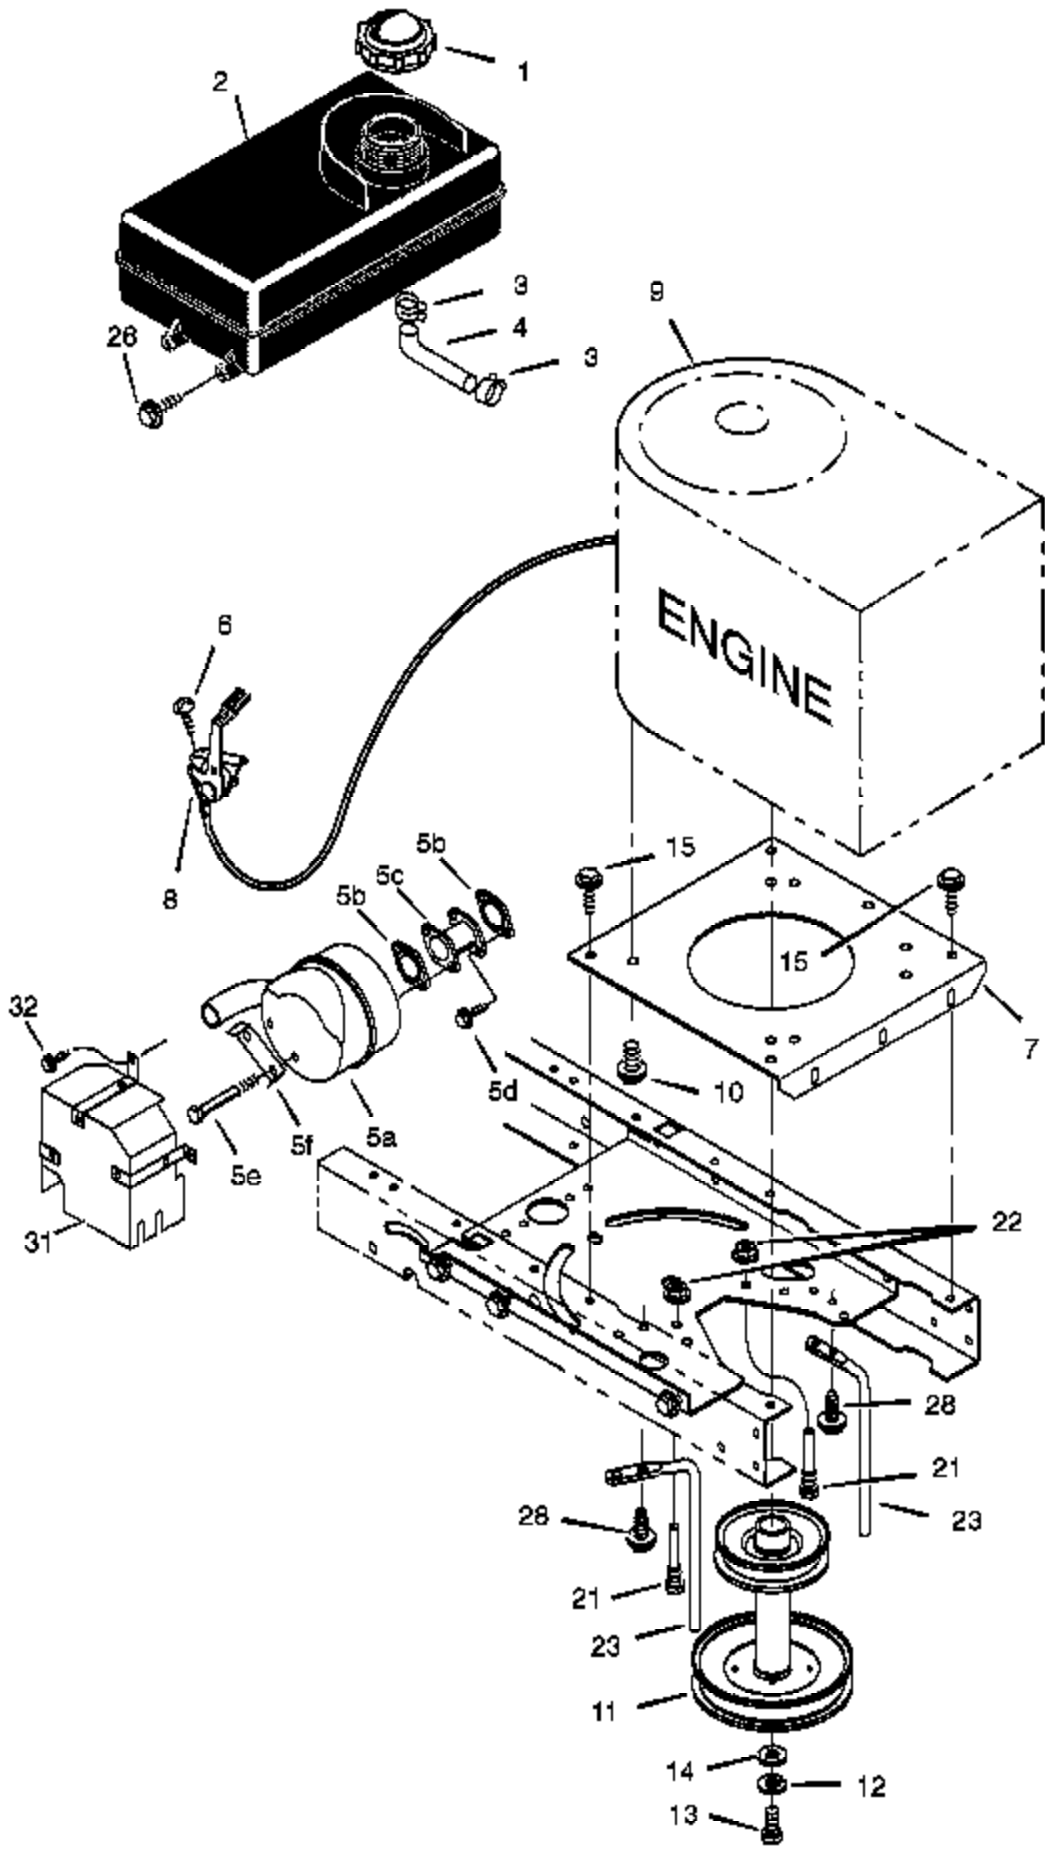

Ref #	Part Number	Qty	Description
	48X236		Decal, Warning
	F-000720L		Book, Instruction

Ref #	Part Number	Qty	Description
1	250X92		Harness, Light Wire
	092372		Socket, Light
	090084		Bulb, Light
2	250X87		Harness, Chassis Wire
3	092556		Switch, Ignition
	020729		Key, Ignition
	091489		Nut, Hex
	091488		Cap, Ignition
4	094136		Switch, Limit
5	054212		Fuse
	407078		Holder, Fuse
6	094613		Solenoid
	26X229		Screw, Mounting
	15X116		Locknut
7	024X32		Cable, Battery Ground
	26X213		Screw, Ground Cable
8	021075		Battery
	002X82		Bolt, Carriage
	014X79		Wingnut
9	250X67		Harness, Seat Switch Wire
10	094159		Switch, Seat Sensor
11	024X31		Cable

Ref #	Part Number	Qty	Description
1	092317		Fuel Cap These parts are included with Key No. 2
2	690280		Fuel Tank
3	095197		Hose Clamp These parts are included with Key No. 2
4	7601033		Fuel Line (You cut to length) These parts are included with Key No. 2
5A	690436		Muffler
5B	091309		Gasket, Muffler
5C	095207		Adapter, Muffler
5D	06X103		Screw, Adapter
5E	009X59		Bolt, Muffler
5F	092378		Lock, Screw
6	26X201		Screw
7	094006E700		Plate, Engine
8	091989		Throttle Control
9			Engine Parts are available from an Authorized Service Center. See "Engines, Gasoline" or "Gasoline Engines" in the yellow pages of the telephone directory.
10	0025X7		Bolt, Engine Mount
11	690441 Z		Stack Pulley Assembly
12	019X35		Lockwasher
13	01X140		Bolt, Hex
14	17X170		Washer
15	26X249		Screw
21	094384		Guide, Belt
22	015X79		Nut, Flange
23	091797 Z		Guide, Belt
26	26X253		Screw
28	025X15		Screw
31	094324		Shield, Heat
32	26X263		Screw