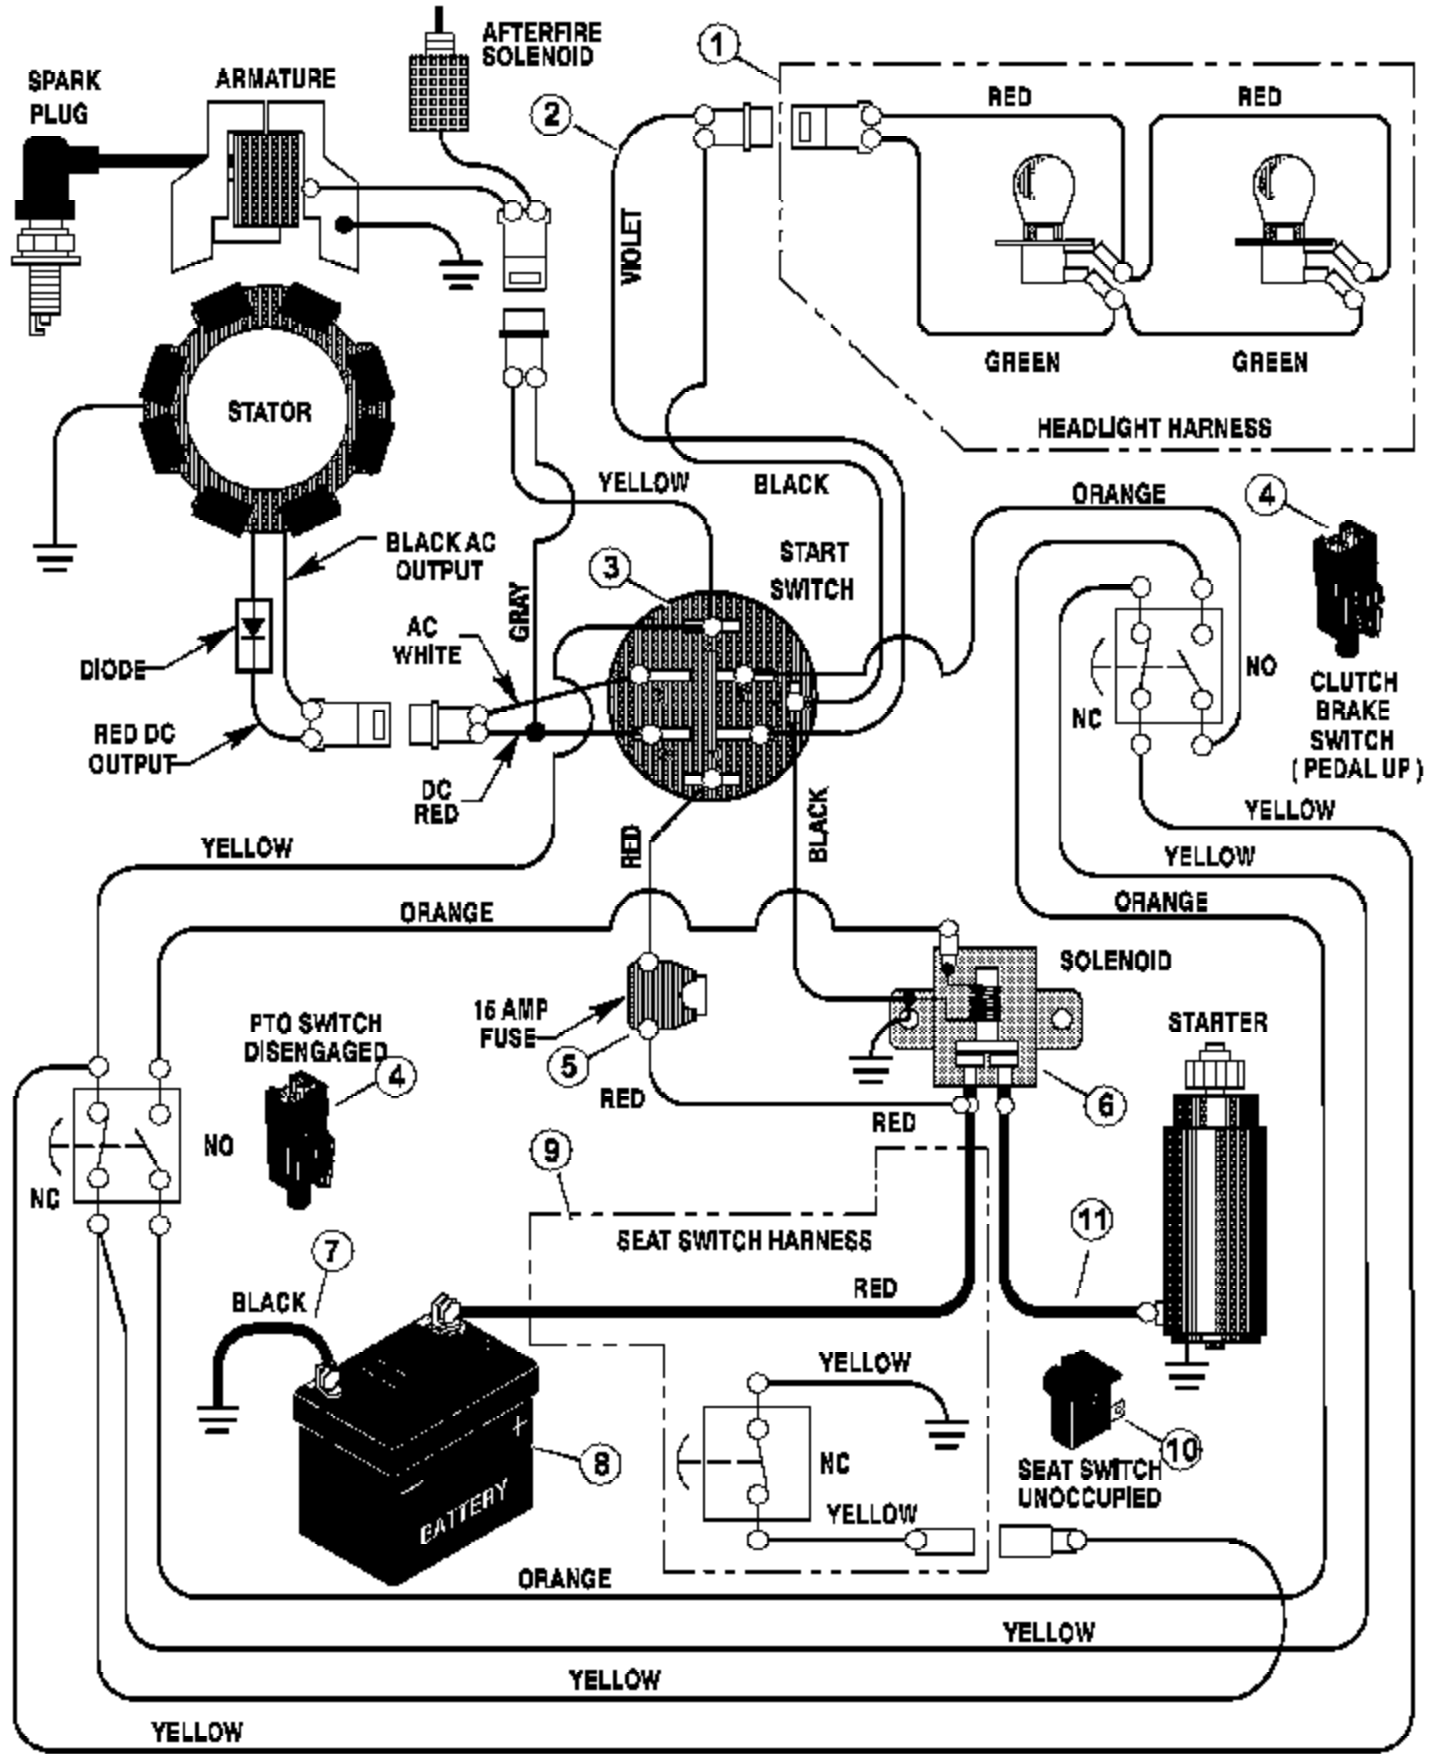

No
Diagram
Available

Parts List
Only

Ref #	Part Number	Qty	Description
	48X1042	1	20 HP IC V-Twin W/O Filter
	48X236	1	Cut Finger (Mower Deck-Right Side)
	48X1114	1	Murray 20/46 IV (Hood-Side)
	48X1113	1	Murray 20/46 IV (Hood-Side)
	44X7325	1	Warning (Seat Deck-Middle)
	44X6600	1	Gage Wheel Instructions (Mower Deck-Left Side)
	44X6279	1	1-6 Height Adjust-Lift
	44X6870	1	No Step (Mower Deck-Left Side)
	48X630	1	3 Way (Mower Deck-Left Side)
	48X644	1	Wide Body LT (Seat Deck Rear Right)
	48X645	1	MURRAY (Seat Deck-Rear Center)
	44X6456	1	Deck Level Position-ONLY (Seat Deck-Left Side)
	44X7228	1	Gage Wheel Leveling (2)
	44X7535	1	Cutting Height (Seat Deck-Left Side)
	48X1116	1	V-Twin (Top of Hood)
	48X3014	1	Service Decal (465603x92)
	48X646	1	MURRAY
	44X6670	1	Ignition & Park Brake
	48X158	1	Throttle Control
	44X7190	1	Everstart Logo
	44X8063	1	Everstart
	44X6668	1	Brake/Park Brake
	44X6669	1	Dump Valve
	44X6675	1	Auto Drive
	44X6595	1	Gas Gauge
	48X1115	2	Engine B&S OHV V-Twin

Ref #	Part Number	Qty	Description
57	017X38		Washer

Ref #	Part Number	Qty	Description
1	250X92		Harness, Light Wire
	092372		Socket, Light
	090084		Bulb, Light
2	250X87		Harness, Chassis Wire
3	092556		Switch, Ignition
	020729		Key, Ignition
	091489		Nut, Hex
	091488		Cap, Ignition
4	094136		Switch, Limit
5	054212		Fuse
	407078		Holder, Fuse
6	094613		Solenoid
	26X229		Screw, Mounting
	15X116		Locknut
7	024X32		Cable, Battery Ground
	26X213		Screw, Ground Cable
8	021075		Battery
	002X82		Bolt, Carriage
	014X79		Wingnut
9	250X67		Harness, Seat Switch Wire
10	094159		Switch, Seat Sensor
11	024X31		Cable