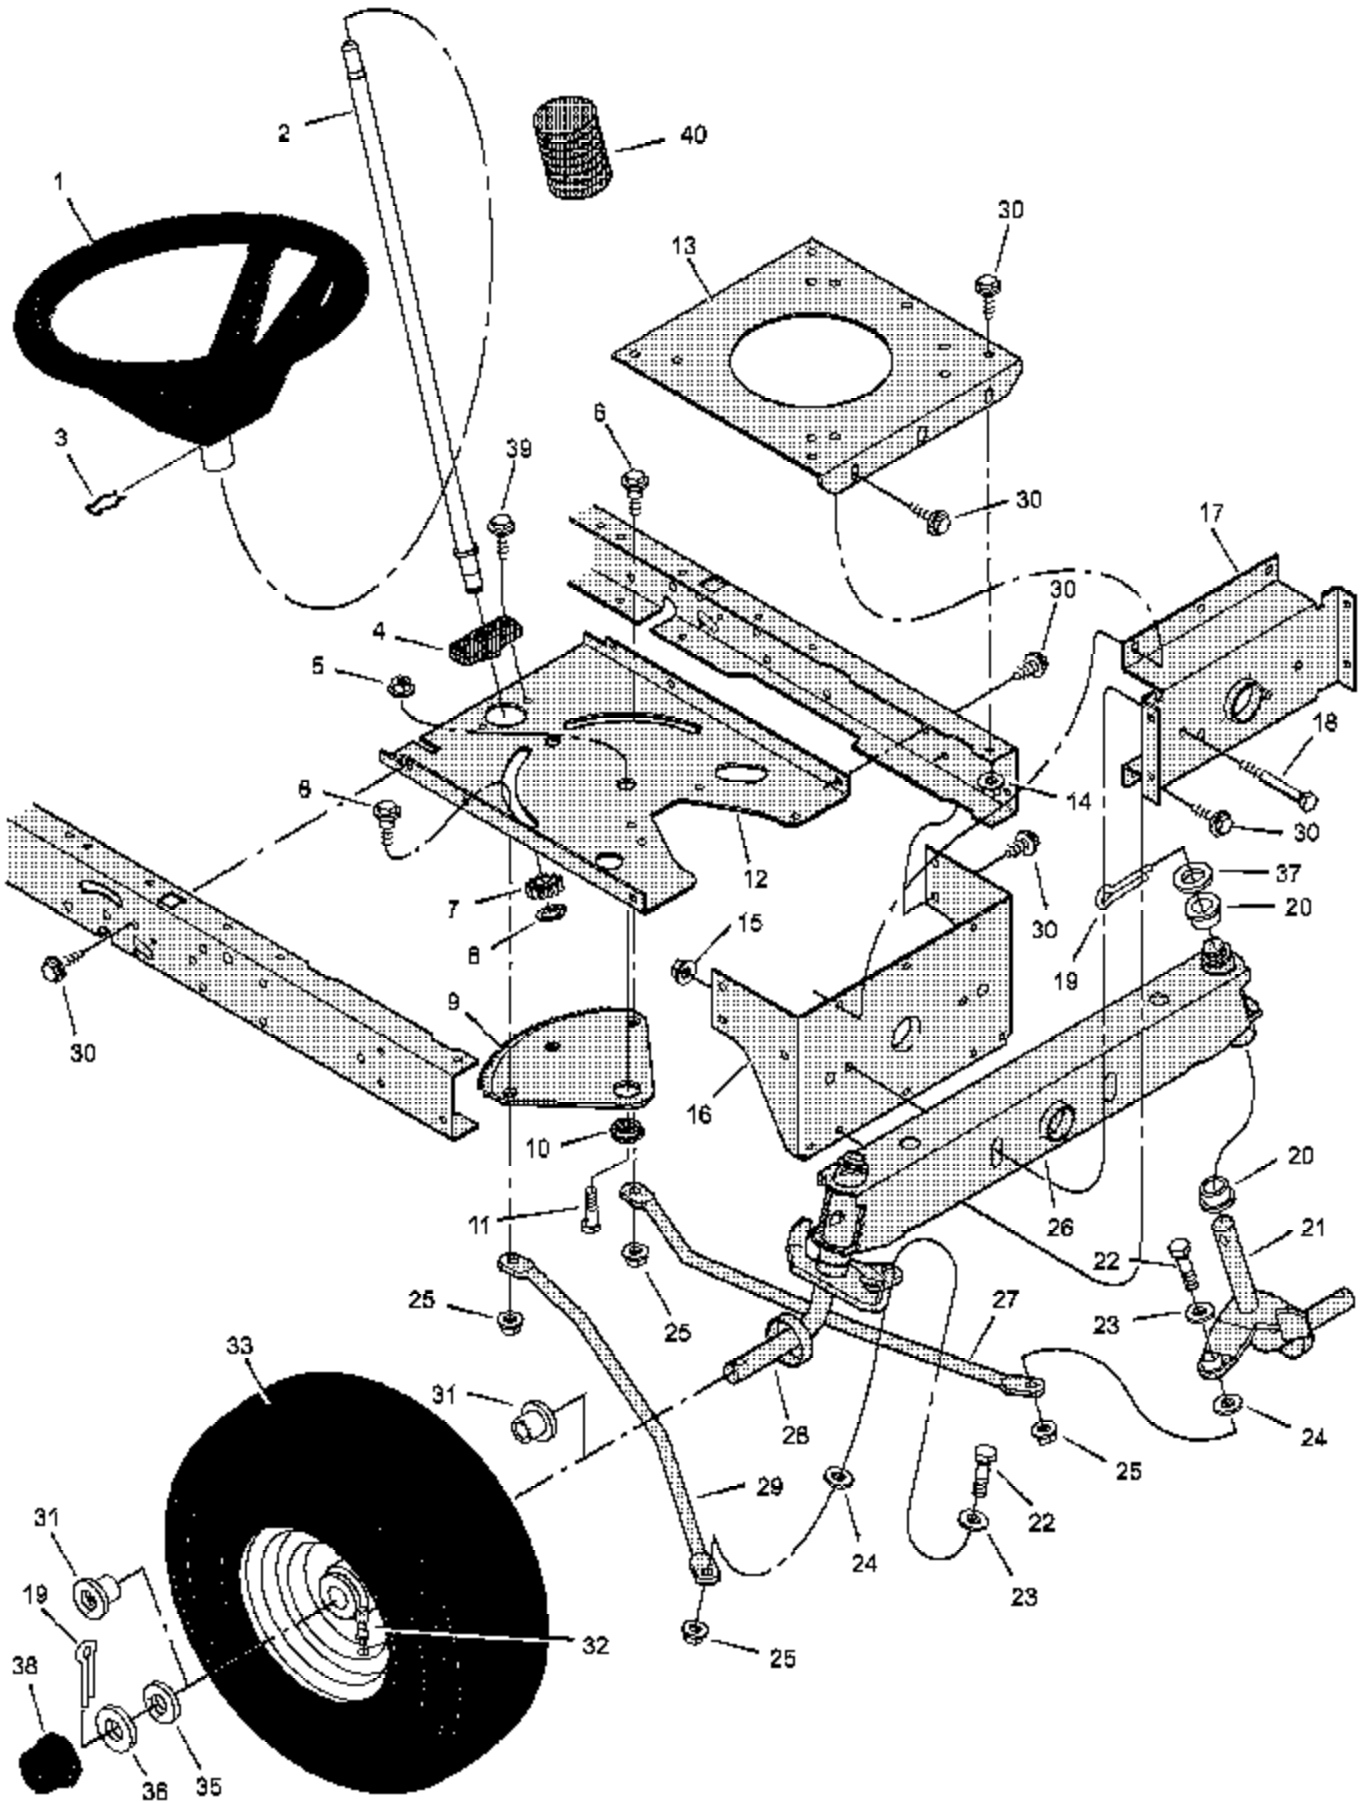

Ref #	Part Number	Qty	Description
1	094591		Wheel, Steering
2	690337		Post, Steering
3	094131		Clip, Retainer
4	094124		Bearing These parts are included with Key number 2.
5	15X111		Nut, Flange
6	009X57		Bolt, Shoulder
7	690183		Gear, Pinion These parts are included with Key number 2.
8	011X25		Ring, Snap These parts are included with Key number 2.
9	094121E700		Gear, Sector
10	094123		Bearing
11	001X84		Bolt
12	1001121E701		Plate, Steering
13	094006E701		Plate, Engine
14	015X88		Nut, Flange
15	15X118		Nut, Flange
16	1001270E701		Bracket, Hanger
17	094007E700		Axle, Hanger
18	01X146		Bolt
19	030X49		Pin, Cotter
20	690150		Bearing
21	094576E700		Spindle Assembly, Left
22	01X111		Bolt
23	17X104		Washer
24	017X53 Z		Washer
25	015X84		Nut, Flange
26	690211E700		Axle Assembly
27	095329E700		Drag Link, Left
28	094575E700		Spindle Assembly, Right
29	095328E700		Drag Link, Right
30	26X249		Screw
31	091334		Bearing, Wheel
32	024373		Stem, Valve
33	091912		Tire
	407047		Tube
34	094579-601		Wheel and Tire Assembly
35	17X195		Washer
36	17X192		Washer
37	17X113		Washer
38	094618		Hub Cap (Optional)
39	26X267		Screw
40	092059		Bellows (Optional)