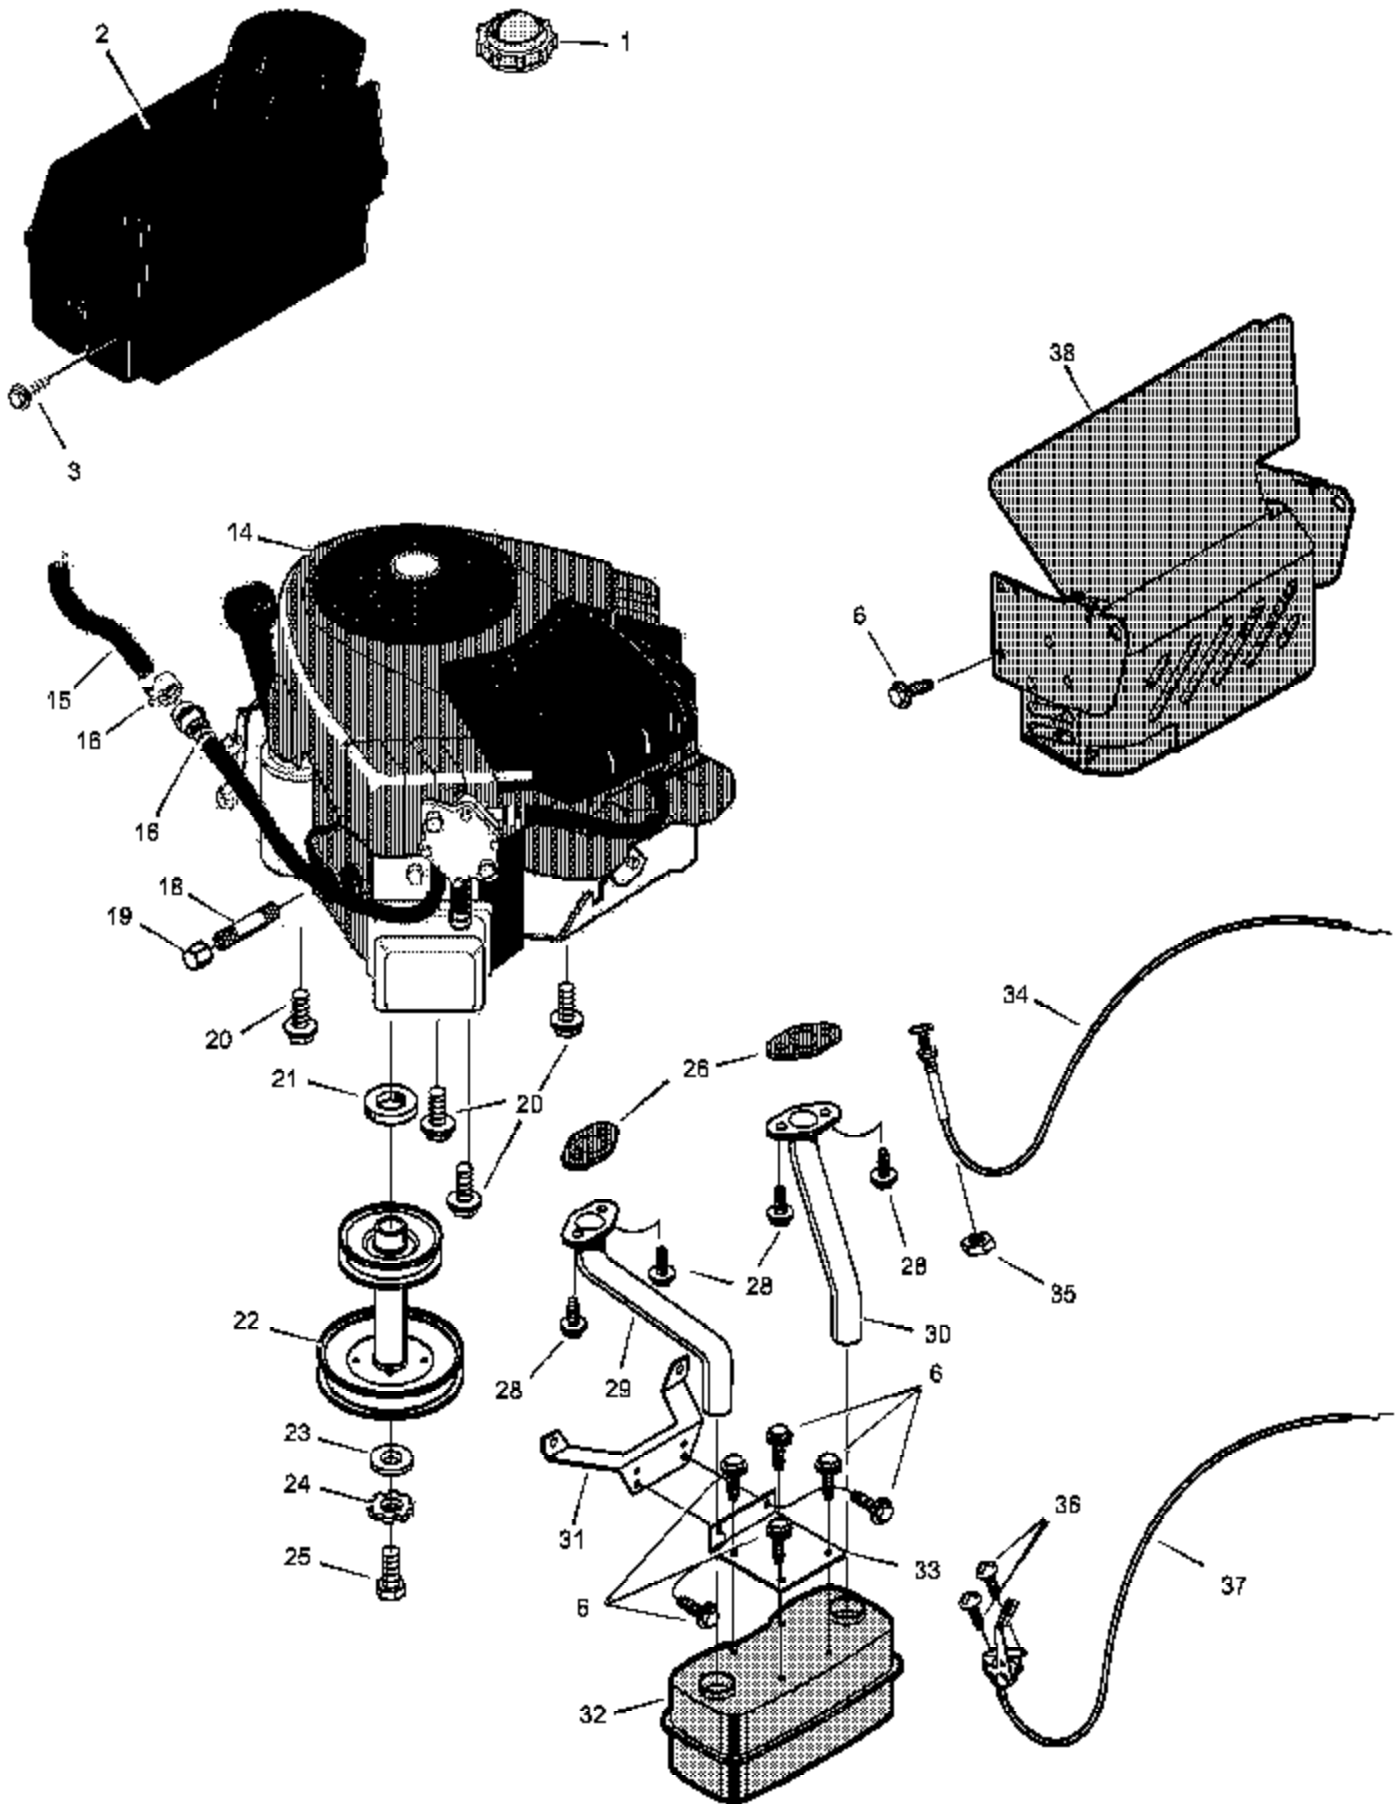

No
Diagram
Available

Parts List
Only

Ref #	Part Number	Qty	Description
	48X1042	1	20 HP IC V-Twin W/O Filter
	48X236	1	Cut Finger (Mower Deck-Right Side)
	48X1114	1	Murray 20/46 IV (Hood-Side)
	48X1113	1	Murray 20/46 IV (Hood-Side)
	44X7325	1	Warning (Seat Deck-Middle)
	44X6600	1	Gage Wheel Instructions (Mower Deck-Left Side)
	44X6279	1	1-6 Height Adjust-Lift
	44X6870	1	No Step (Mower Deck-Left Side)
	48X630	1	3 Way (Mower Deck-Left Side)
	48X644	1	Wide Body LT (Seat Deck Rear Right)
	48X645	1	MURRAY (Seat Deck-Rear Center)
	44X6456	1	Deck Level Position-ONLY (Seat Deck-Left Side)
	44X7228	1	Gage Wheel Leveling (2)
	44X7535	1	Cutting Height (Seat Deck-Left Side)
	48X1116	1	V-Twin (Top of Hood)
	48X3014	1	Service Decal (465603x92)
	48X646	1	MURRAY
	44X6670	1	Ignition & Park Brake
	48X158	1	Throttle Control
	44X7190	1	Everstart Logo
	44X8063	1	Everstart
	44X6668	1	Brake/Park Brake
	44X6669	1	Dump Valve
	44X6675	1	Auto Drive
	44X6595	1	Gas Gauge
	48X1115	2	Engine B&S OHV V-Twin

Ref #	Part Number	Qty	Description
1	092317		Cap, Fuel
2	690289		Tank, Fuel
3	26X253		Screw
6	26X263		Screw
14			Engine These parts are included with Key number 2.
15	7601033		Line, Fuel (18 inches long)
16	095197		Clamp
18	092279		Pipe, Oil Drain
19	021651		Cap, Oil Drain
20	0025X7		Bolt
21	093077		Spacer
22	690507		Pulley, Stack
23	17X170		Washer
24	019X35		Lockwasher
25	01X140		Bolt
26	711851		Gasket
27	018X15		Washer
28	06X103		Bolt
29	690541		Tube, Right Exhaust
30	690542		Tube, Left Exhaust
31	690537E700		Bracket, Muffler Mounting
32	093259		Muffler
33	690538E700		Bracket, Muffler
34	690401		Choke
35	015X68		Nut
36	26X201		Screw
37	093165		Control, Throttle
38	1001456		Shield Assembly, Heat