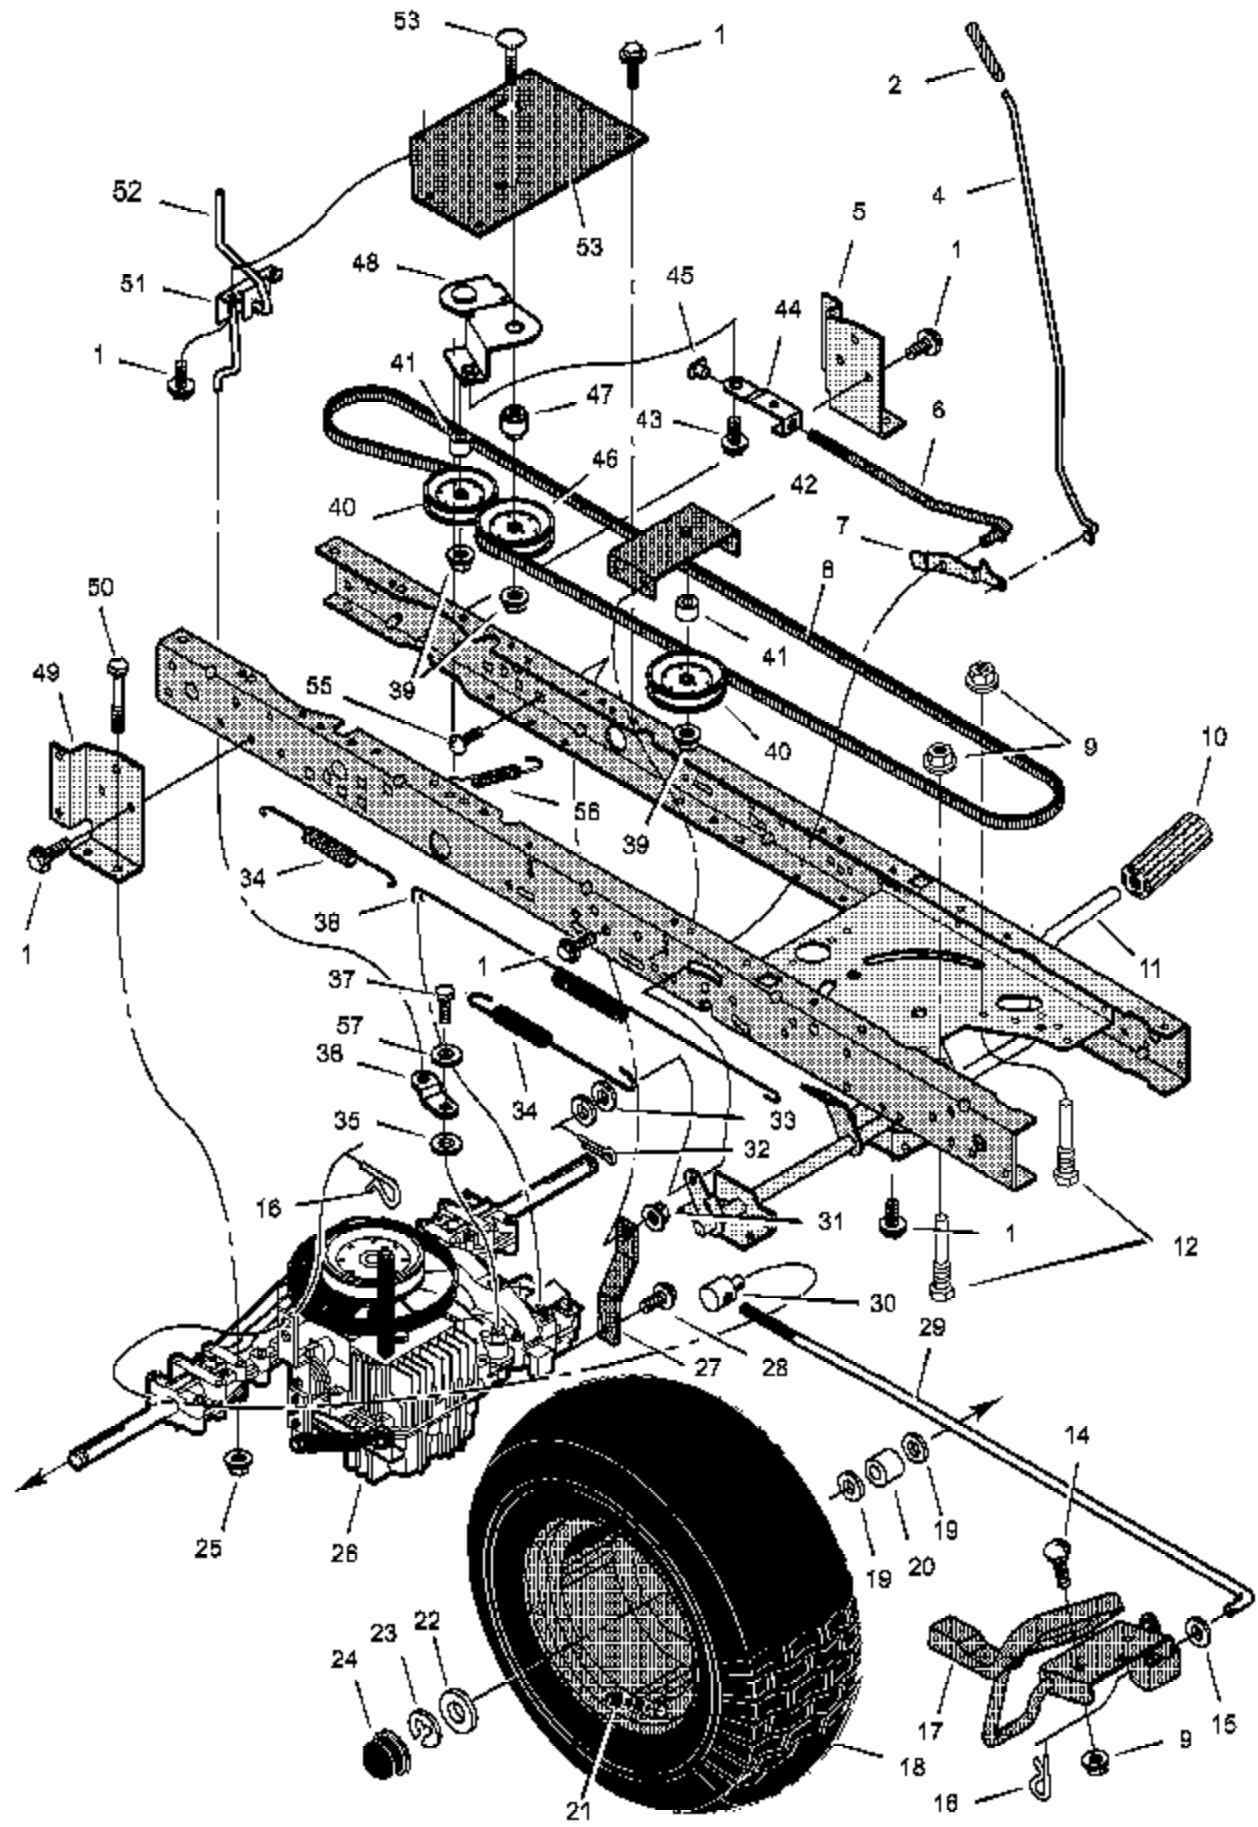

No
Diagram
Available

Parts List
Only

Ref #	Part Number	Qty	Description
	48X1042	1	20 HP IC V-Twin W/O Filter
	48X236	1	Cut Finger (Mower Deck-Right Side)
	48X1114	1	Murray 20/46 IV (Hood-Side)
	48X1113	1	Murray 20/46 IV (Hood-Side)
	44X7325	1	Warning (Seat Deck-Middle)
	44X6600	1	Gage Wheel Instructions (Mower Deck-Left Side)
	44X6279	1	1-6 Height Adjust-Lift
	44X6870	1	No Step (Mower Deck-Left Side)
	48X630	1	3 Way (Mower Deck-Left Side)
	48X644	1	Wide Body LT (Seat Deck Rear Right)
	48X645	1	MURRAY (Seat Deck-Rear Center)
	44X6456	1	Deck Level Position-ONLY (Seat Deck-Left Side)
	44X7228	1	Gage Wheel Leveling (2)
	44X7535	1	Cutting Height (Seat Deck-Left Side)
	48X1116	1	V-Twin (Top of Hood)
	48X3014	1	Service Decal (465603x92)
	48X646	1	MURRAY
	44X6670	1	Ignition & Park Brake
	48X158	1	Throttle Control
	44X7190	1	Everstart Logo
	44X8063	1	Everstart
	44X6668	1	Brake/Park Brake
	44X6669	1	Dump Valve
	44X6675	1	Auto Drive
	44X6595	1	Gas Gauge
	48X1115	2	Engine B&S OHV V-Twin

Ref #	Part Number	Qty	Description
1	092317		Cap, Fuel
2	690289		Tank, Fuel
3	26X253		Screw
6	26X263		Screw
14			Engine These parts are included with Key number 2.
15	7601033		Line, Fuel (18 inches long)
16	095197		Clamp
18	092279		Pipe, Oil Drain
19	021651		Cap, Oil Drain
20	0025X7		Bolt
21	093077		Spacer
22	690507		Pulley, Stack
23	17X170		Washer
24	019X35		Lockwasher
25	01X140		Bolt
26	711851		Gasket
27	018X15		Washer
28	06X103		Bolt
29	690541		Tube, Right Exhaust
30	690542		Tube, Left Exhaust
31	690537E700		Bracket, Muffler Mounting
32	093259		Muffler
33	690538E700		Bracket, Muffler
34	690401		Choke
35	015X68		Nut
36	26X201		Screw
37	093165		Control, Throttle
38	1001456		Shield Assembly, Heat