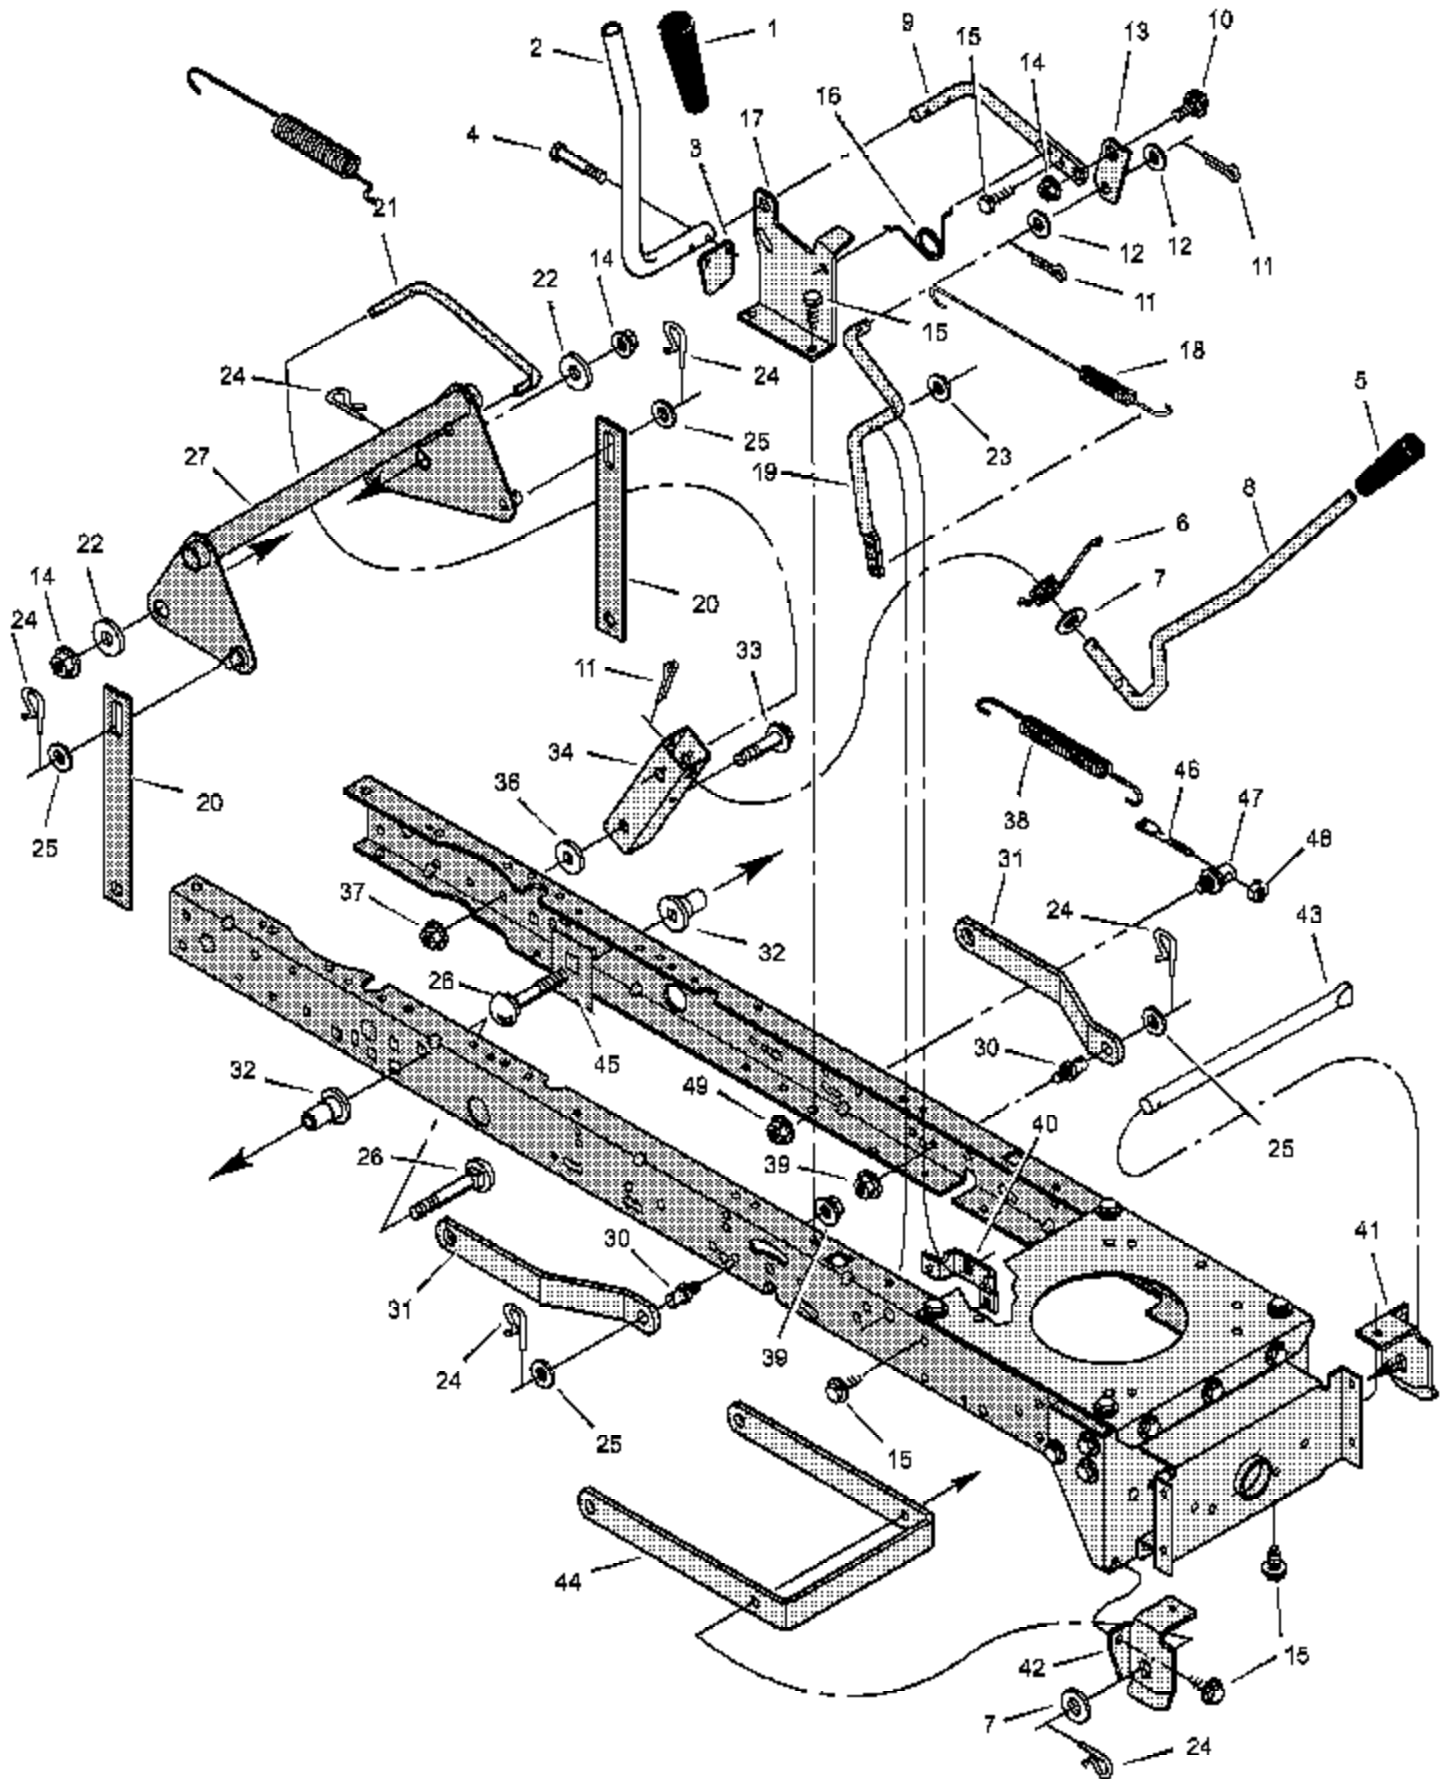

Ref #	Part Number	Qty	Description
1	092698		Grip
2	094100 Z		Handle, PTO
3	094022 Z		Pad, Switch
4	0025X3		Bolt
5	092697		Grip
6	166X40		Spring
7	17X103		Washer
8	690533		Lever, Lift
9	094017 Z		Lever, PTO
10	009X39		Bolt, Shoulder
11	030X20		Pin, Cotter
12	017X57		Washer
13	094004 Z		Link, PTO
14	015X84		Nut, Flange
15	26X249		Screw
16	166X39		Spring
17	094018E700		Bracket, PTO
18	165X120		Spring
19	690394E700		Crank, PTO
20	690212E700		Link, Lift
21	690122E700		Link, Lift Handle
22	17X168		Washer
23	017X57		Washer
24	0031X4		Pin, Hair
25	017X91 Z		Washer
26	002X85		Bolt, Carriage
27	1001111E701		Lever Assembly, Lift
30	094067		Pin
31	094055E701		Bracket, Rear Suspension
32	690151		Spacer, Lifter
33	009X53		Bolt, Shoulder
34	094015E701		Bracket, Pivot
36	17X191		Washer
37	015X84		Nut, Flange
38	165X133		Spring
39	015X68		Nut, Flange
40	094005E700		Bracket, PTO
41	094027E700		Hanger, Left Deck
42	094026E700		Hanger, Right Deck
43	094158 Z		Rod, Hanger
44	690539E700		Bracket, Suspension
45	1001098E701		Plate, Stiffening
46	094042 Z		Stud
47	690182		Stud, Swivel
48	015X79		Nut
49	015X84		Nut