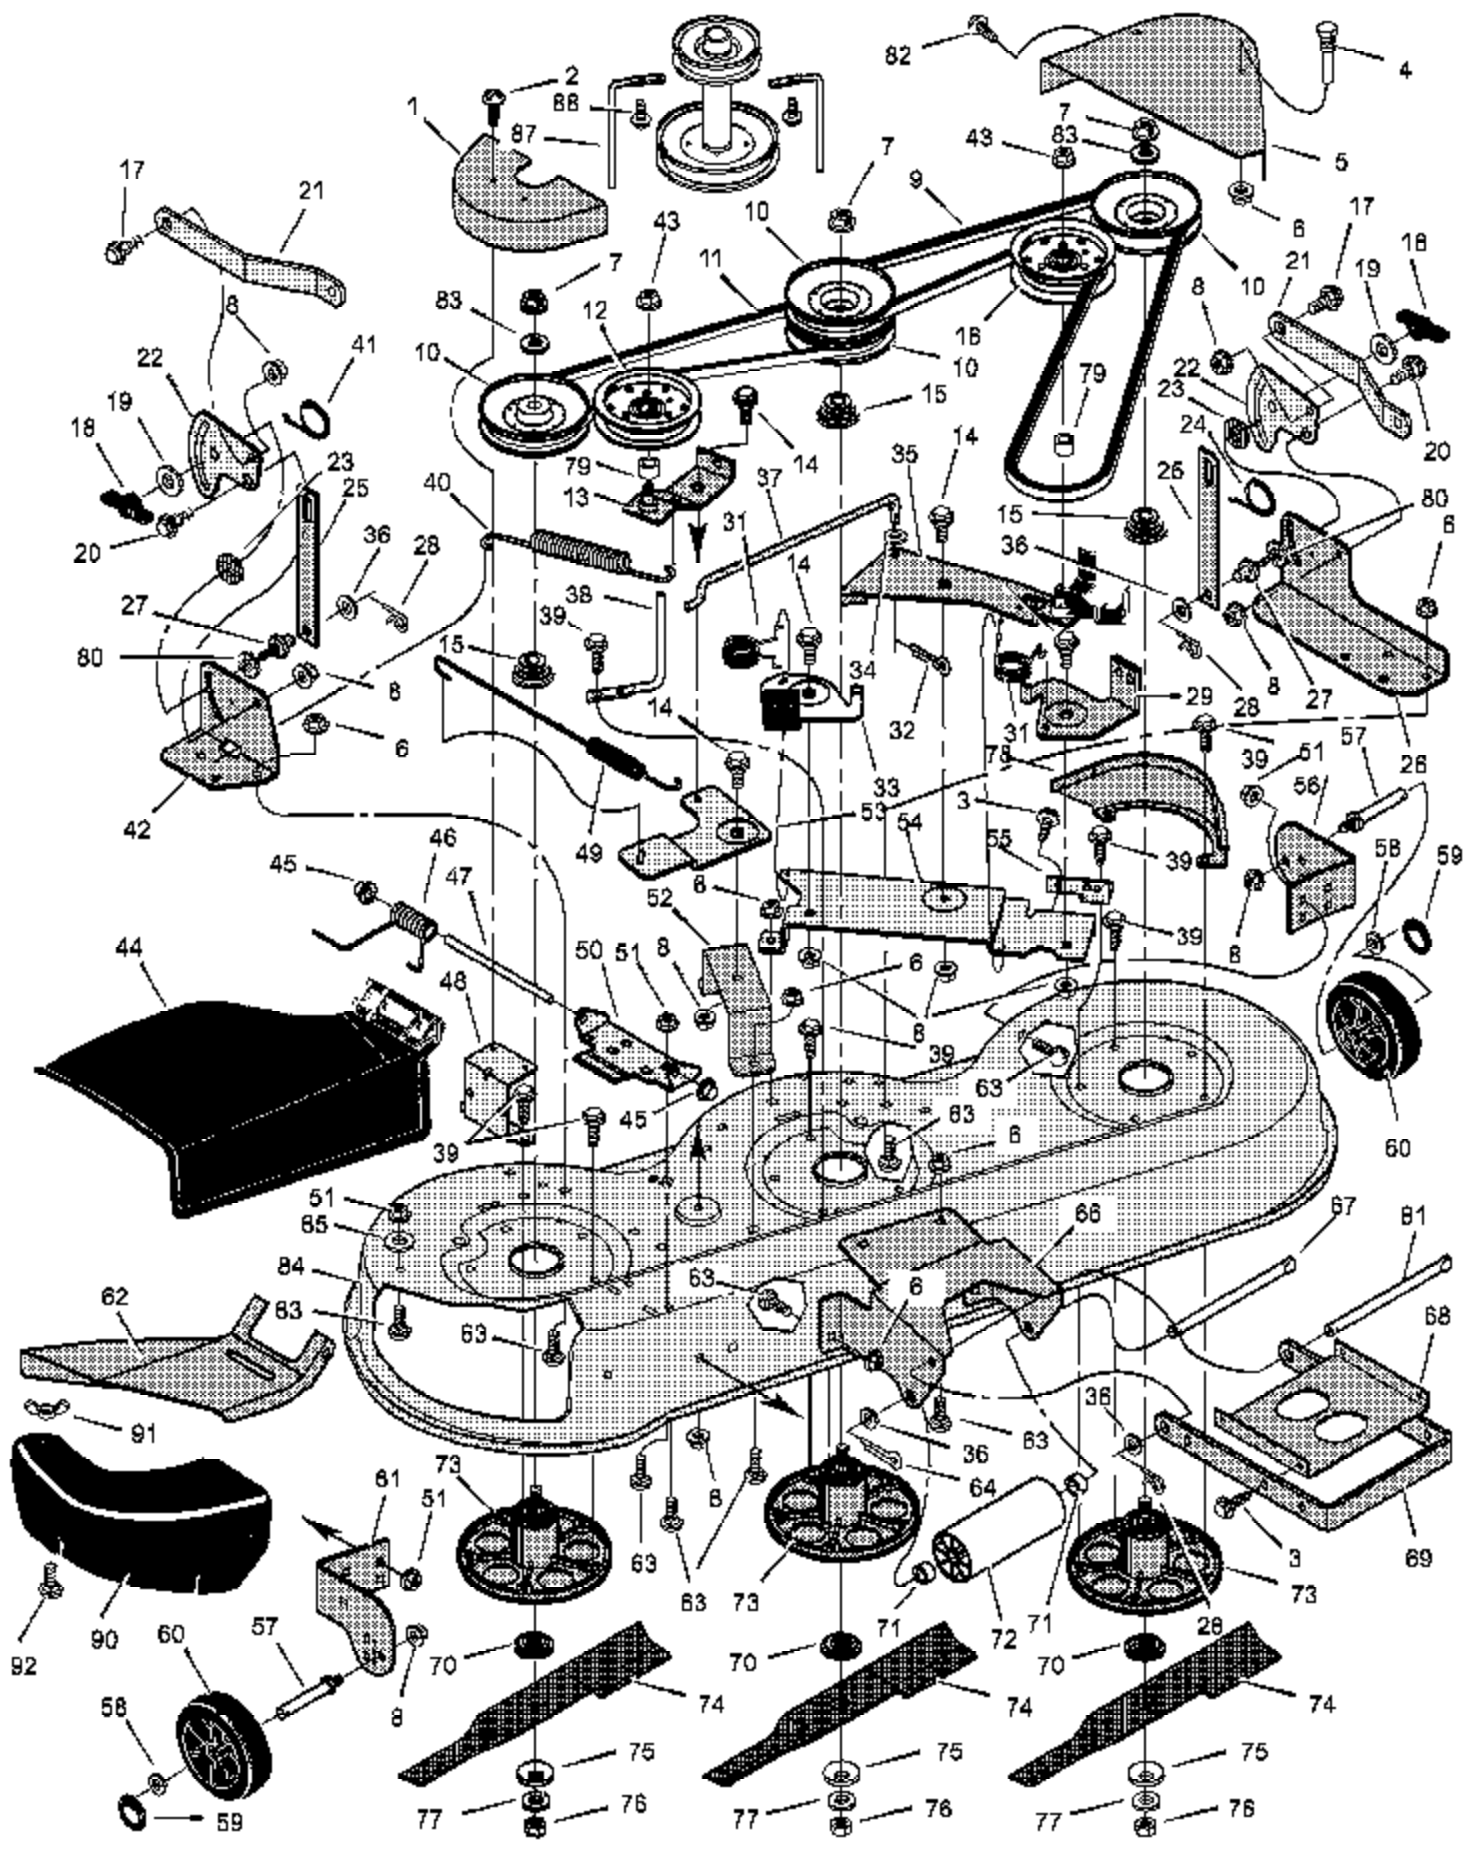

No
Diagram
Available

Parts List
Only

Ref #	Part Number	Qty	Description
	48X1042	1	20 HP IC V-Twin W/O Filter
	48X236	1	Cut Finger (Mower Deck-Right Side)
	48X1114	1	Murray 20/46 IV (Hood-Side)
	48X1113	1	Murray 20/46 IV (Hood-Side)
	44X7325	1	Warning (Seat Deck-Middle)
	44X6600	1	Gage Wheel Instructions (Mower Deck-Left Side)
	44X6279	1	1-6 Height Adjust-Lift
	44X6870	1	No Step (Mower Deck-Left Side)
	48X630	1	3 Way (Mower Deck-Left Side)
	48X644	1	Wide Body LT (Seat Deck Rear Right)
	48X645	1	MURRAY (Seat Deck-Rear Center)
	44X6456	1	Deck Level Position-ONLY (Seat Deck-Left Side)
	44X7228	1	Gage Wheel Leveling (2)
	44X7535	1	Cutting Height (Seat Deck-Left Side)
	48X1116	1	V-Twin (Top of Hood)
	48X3014	1	Service Decal (465603x92)
	48X646	1	MURRAY
	44X6670	1	Ignition & Park Brake
	48X158	1	Throttle Control
	44X7190	1	Everstart Logo
	44X8063	1	Everstart
	44X6668	1	Brake/Park Brake
	44X6669	1	Dump Valve
	44X6675	1	Auto Drive
	44X6595	1	Gas Gauge
	48X1115	2	Engine B&S OHV V-Twin

Ref #	Part Number	Qty	Description
1	092317		Cap, Fuel
2	690289		Tank, Fuel
3	26X253		Screw
6	26X263		Screw
14			Engine These parts are included with Key number 2.
15	7601033		Line, Fuel (18 inches long)
16	095197		Clamp
18	092279		Pipe, Oil Drain
19	021651		Cap, Oil Drain
20	0025X7		Bolt
21	093077		Spacer
22	690507		Pulley, Stack
23	17X170		Washer
24	019X35		Lockwasher
25	01X140		Bolt
26	711851		Gasket
27	018X15		Washer
28	06X103		Bolt
29	690541		Tube, Right Exhaust
30	690542		Tube, Left Exhaust
31	690537E700		Bracket, Muffler Mounting
32	093259		Muffler
33	690538E700		Bracket, Muffler
34	690401		Choke
35	015X68		Nut
36	26X201		Screw
37	093165		Control, Throttle
38	1001456		Shield Assembly, Heat