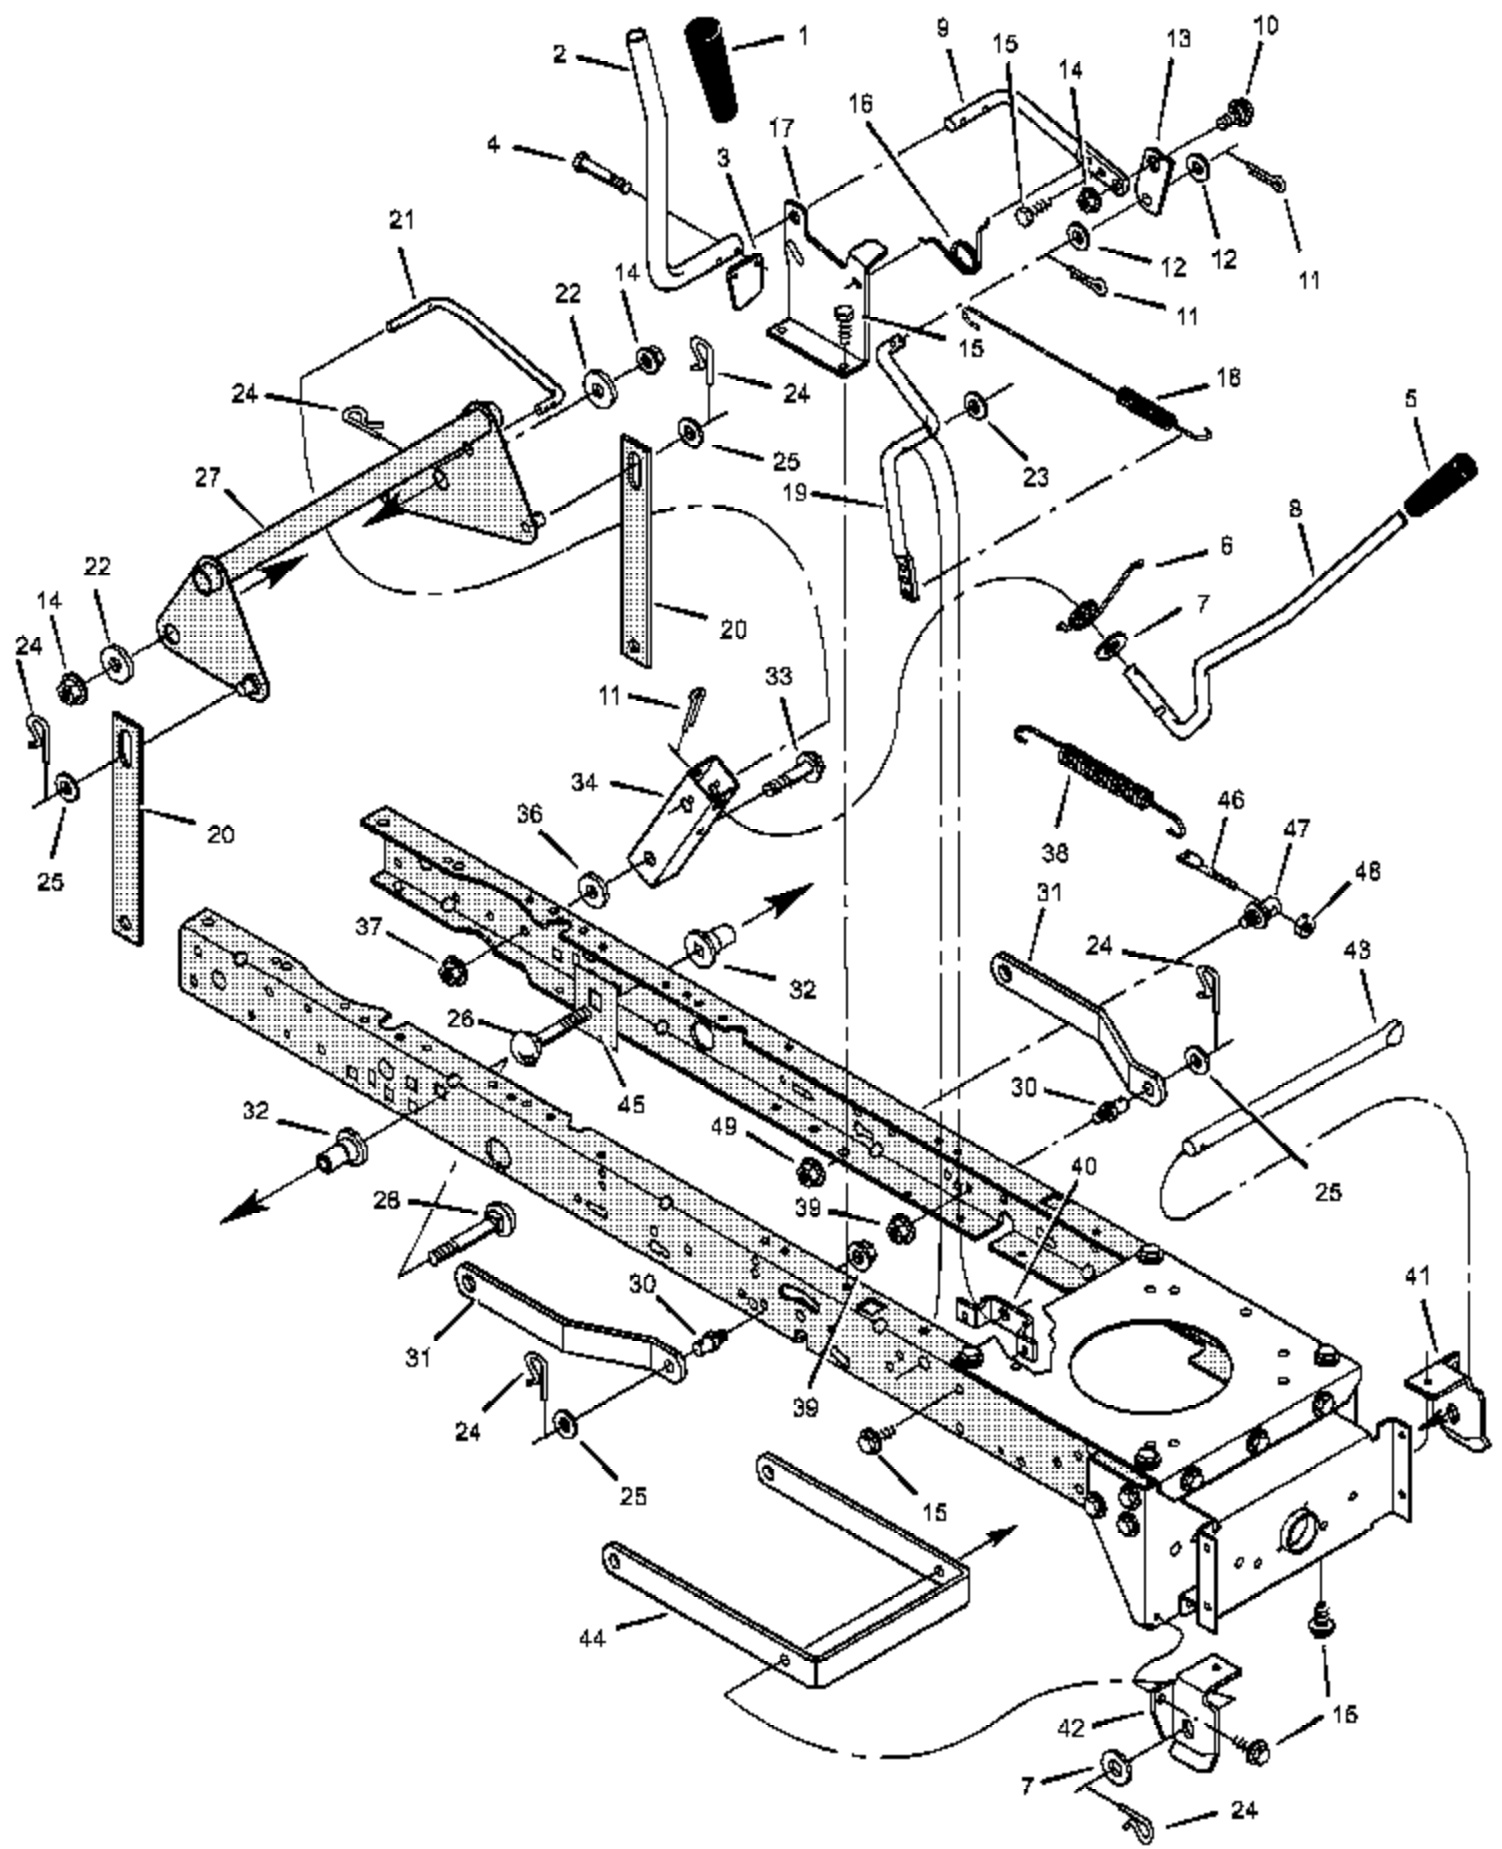

Ref #	Part Number	Qty	Description
1	092698		Grip
2	094100 Z		Handle, PTO
3	094022 Z		Pad, Switch
4	0025X3		Bolt
5	092697		Grip
6	166X40		Spring
7	17X103		Washer
8	690533		Handle, Lift
9	094017 Z		Lever, PTO
10	009X39		Bolt, Shoulder
11	030X20		Pin, Cotter
12	017X57		Washer
13	094004 Z		Link, PTO
14	015X84		Nut, Flange
15	26X249		Screw
16	166X39		Spring
17	094018E700		Bracket, PTO
18	165X120		Spring
19	690394E700		Crank, PTO
20	690212E700		Link, Lift
21	690122E700		Link, Lift Handle
22	17X168		Washer
23	017X57		Washer
24	0031X4		Pin, Hair
25	017X91 Z		Washer
26	002X85		Bolt, Carriage
27	1001111E700		Lever Assembly, Lift
30	094067		Pin
31	094055E700		Bracket, Rear Suspension
32	690151		Spacer, Lifter
33	009X53		Bolt, Shoulder
34	094015E700		Bracket, Pivot
36	17X191		Washer
37	015X84		Nut, Flange
38	165X133		Spring
39	015X68		Nut, Flange
40	094005E700		Bracket, PTO
41	094027E700		Hanger, Left Deck
42	094026E700		Hanger, Right Deck
43	094158 Z		Rod, Hanger
44	690539E700		Bracket, Suspension
45	1001098		Plate, Stiffening
46	094042 Z		Stud
47	690182		Stud, Swivel
48	015X79		Nut
49	015X84		Nut