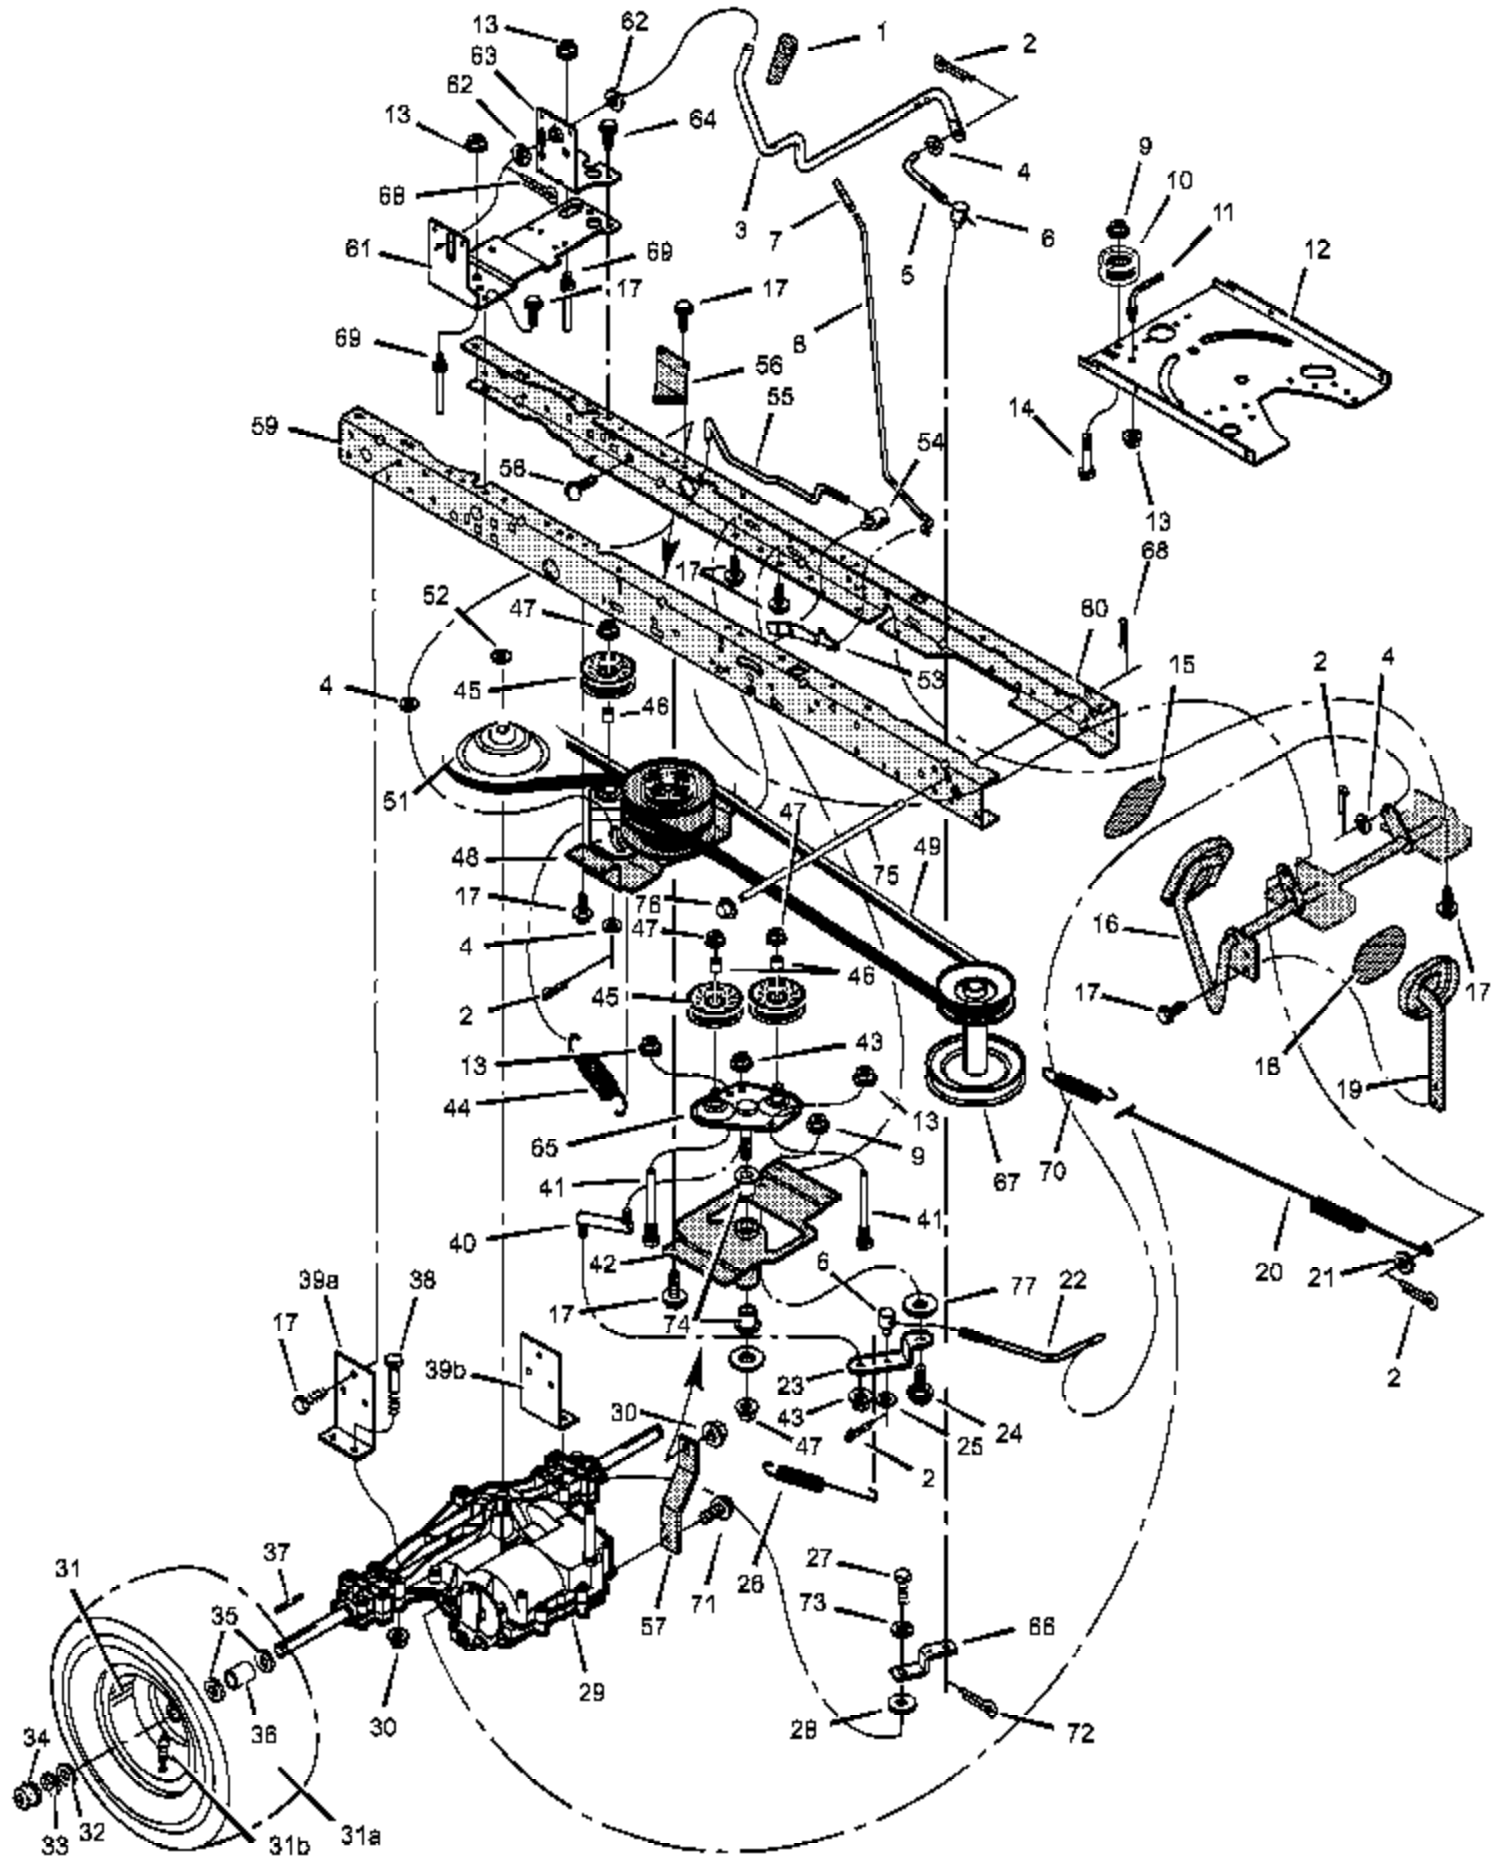

Ref #	Part Number	Qty	Description
	F-020720L		Book, Instruction

No  
Diagram  
Available

Parts List  
Only

Ref #	Part Number	Qty	Description
	48X035	1	17.5 Hp B&S W/ Oil Filter
	48X236	1	Cut Finger (Mower Deck -Right Side)
	48X684	1	Murray 17.5/46 OHV (Hood -Side)
	48X685	1	Murray 17.5/46 OHV (Hood -Side)
	44X7325	1	Warning (Seat Deck -Middle)
	44X6600	1	Gage Wheel Instructions (Mower Deck -Left Side)
	44X6279	1	1-6 Height Adjust-Lift
	44X6870	1	No Step (Mower Deck -Left Side)
	48X360	1	3 Way (Mower Deck -Left Side)
	48X644	1	Wide Body LT (Seat Deck Rear Right)
	48X645	1	MURRAY (Seat Deck -Rear Center)
	44X6456	1	Deck Level Position -ONLY (Seat Deck -Left Side)
	44X7228	1	Gage Wheel Leveling (2)
	44X7535	1	Cutting Height (Seat Deck -Left Side)
	48X647	1	Overhead Valve (Top of Hood)
	48X3012	1	Service Decal (465305x92)
	48X686	1	Service Replacement Parts
	48X687	1	Variator (Seat Deck -Right Side)
	48X646	1	MURRAY
	48X740	1	Clutch/Brake (Footrest -Left)
	48X741	1	Drive (Footrest -Right)
	44X7568	1	Fuel Fill & All W1
	44X6670	1	Ignition & Park Brake
	44X6941	1	Throttle Control
	44X7190	1	Everstart Logo
	44X8063	1	Everstart

Ref #	Part Number	Qty	Description
1	092317		Fuel Cap These parts are included with Key 2.
2	690280		Fuel Tank
3	095197		Hose Clamp These parts are included with Key 2.
4	7601033		Fuel Line (Cut to length) These parts are included with Key 2.
5	095197		Hose Clamp
6	26X201		Screw
7	094006E700		Plate, Engine
8	091989		Throttle Control
9			Engine
9A	690436		Muffler
9B	091309		Gasket, Muffler
9C	095207		Adapter, Muffler
9D	06X103		Screw, Adapter
9E	009X59		Bolt, Muffler
9F	092378		Lock, Screw
10	0025X7		Bolt, Engine Mount
11	1001136		Stack Pulley Assembly
12	019X35		Lockwasher
13	01X140		Bolt, Hex
14	17X170		Washer
15	26X249		Screw
21	091797 Z		Guide, Belt
22	015X79 Z		Nut, Flange
26	26X253		Screw
30	092550		Shield, Heat
31	26X263		Screw