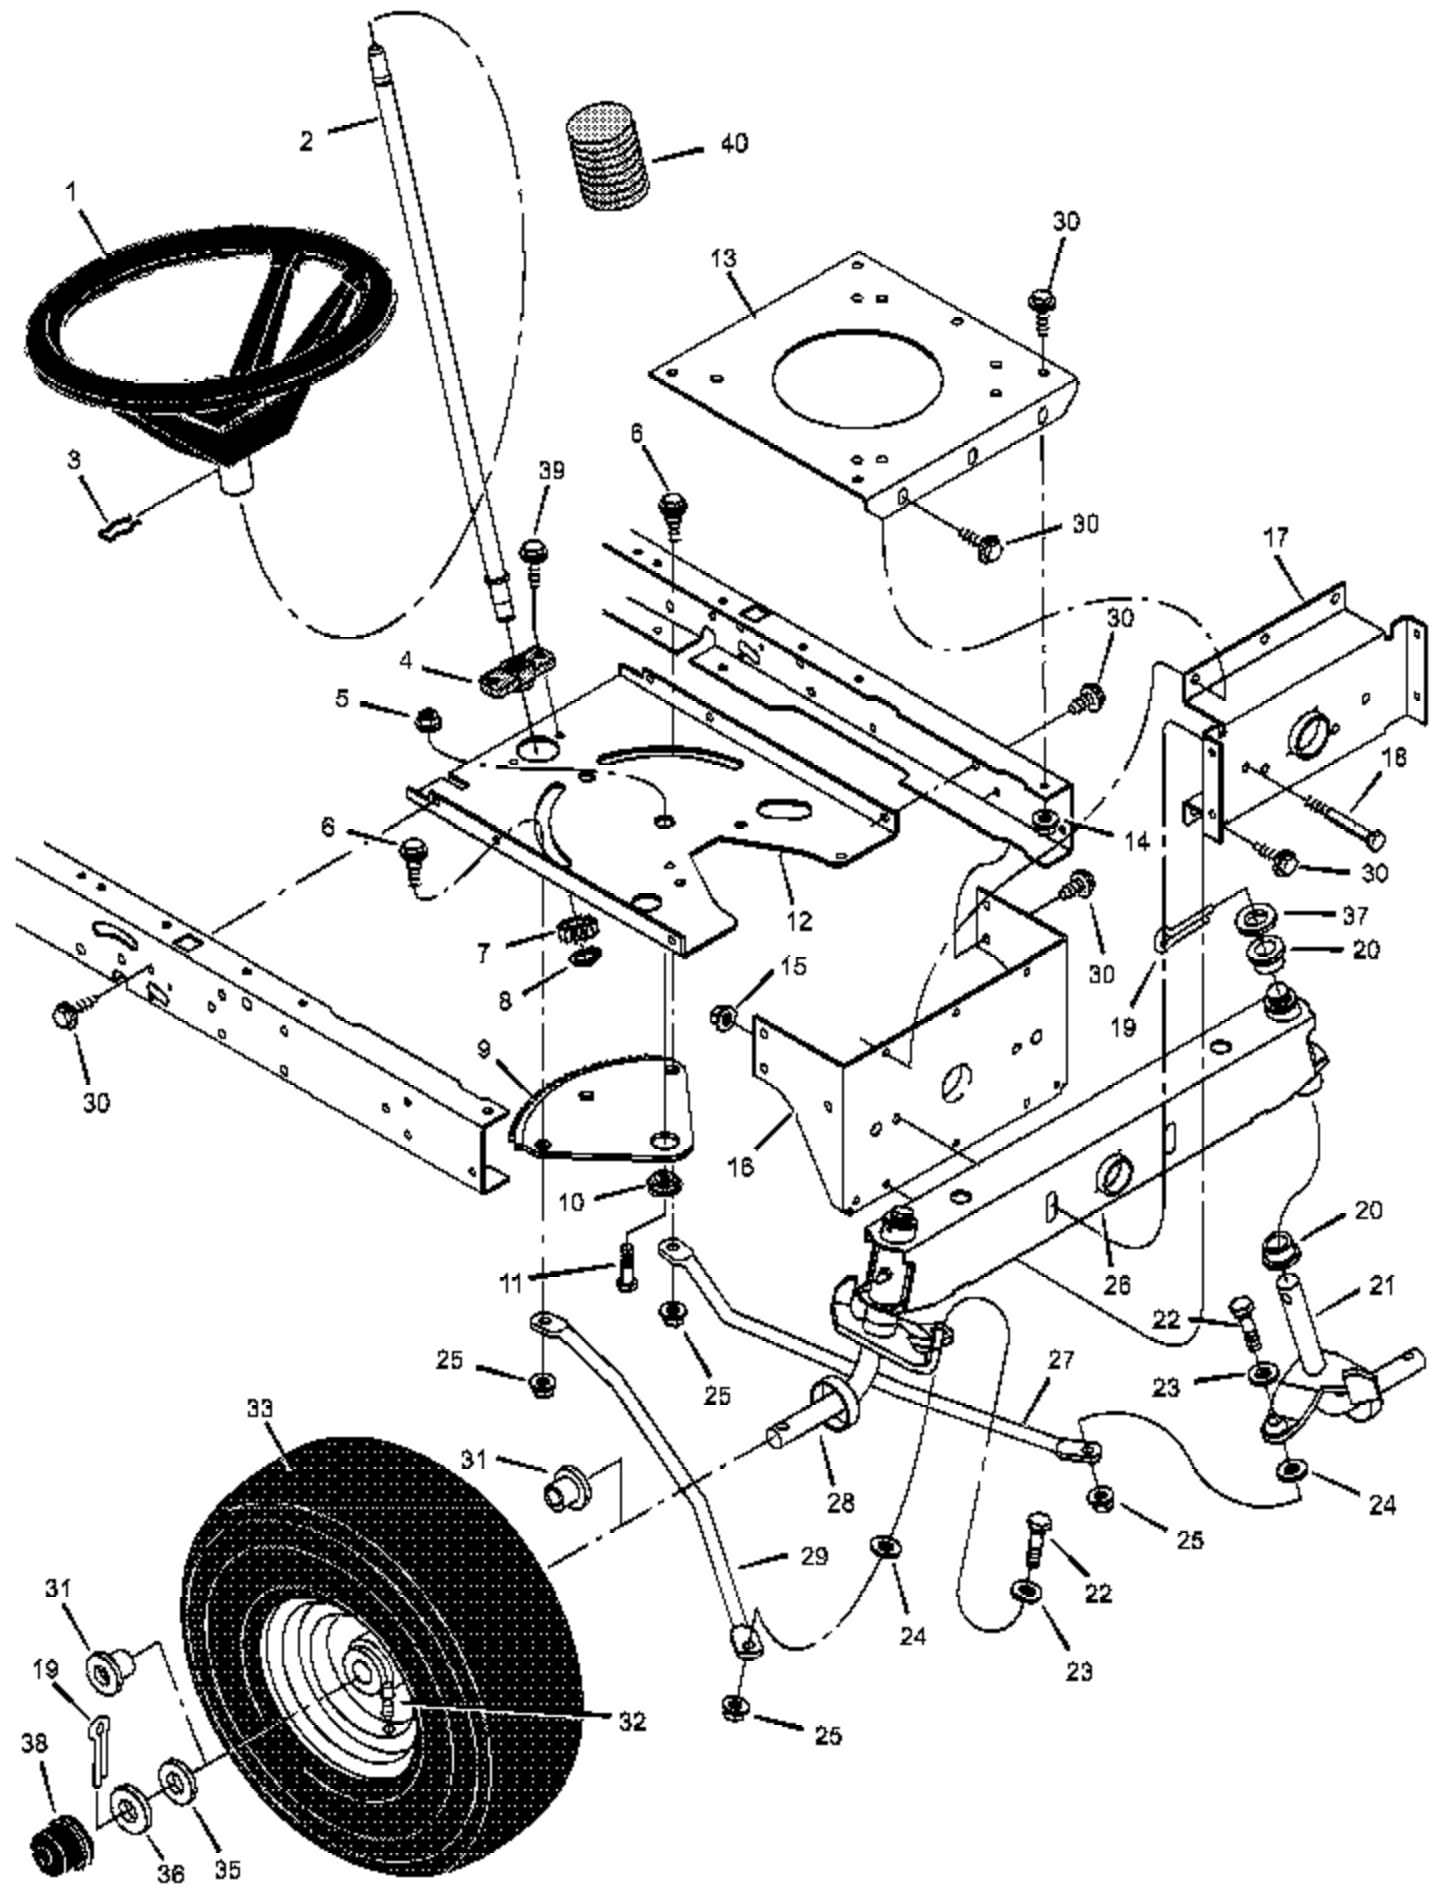

Ref #	Part Number	Qty	Description
1	094591		Wheel, Steering
2	690337		Post, Steering
3	094131		Clip, Retainer
4	094124		Bearing These parts are included when ordering Key number 2.
5	15X111		Nut, Flange
6	009X57		Bolt, Shoulder
7	690183E700		Gear, Pinion These parts are included when ordering Key number 2.
8	011X25		Ring, Snap These parts are included when ordering Key number 2.
9	094121E700		Gear, Sector
10	094123		Bearing
11	001X84		Bolt
12	1001121E700		Plate, Steering
13	094006E700		Plate, Engine
14	015X88		Nut, Flange
15	15X118		Nut, Flange
16	1001270E700		Bracket, Hanger
17	094007E700		Axle, Hanger
18	01X146		Bolt
19	030X49		Pin, Cotter
20	690150		Bearing
21	094576E700		Spindle Assembly, Left
22	01X111		Bolt
23	17X104		Washer
24	017X53 Z		Washer
25	015X84		Nut, Flange
26	690211E700		Axle Assembly
27	095329E700		Drag Link, Left
28	094575E700		Spindle Assembly, Right
29	095328E700		Drag Link, Right
30	26X249		Screw
31	091334		Bearing, Wheel
32	024373		Stem, Valve
33	091912		Tire
	407047		Tube
34	094579-601		Wheel and Tire Assembly
35	17X195		Washer
36	17X192		Washer
37	17X113		Washer
38	094618		Hub Cap (Optional)
39	26X267		Screw
40	092059		Bellows (Optional)