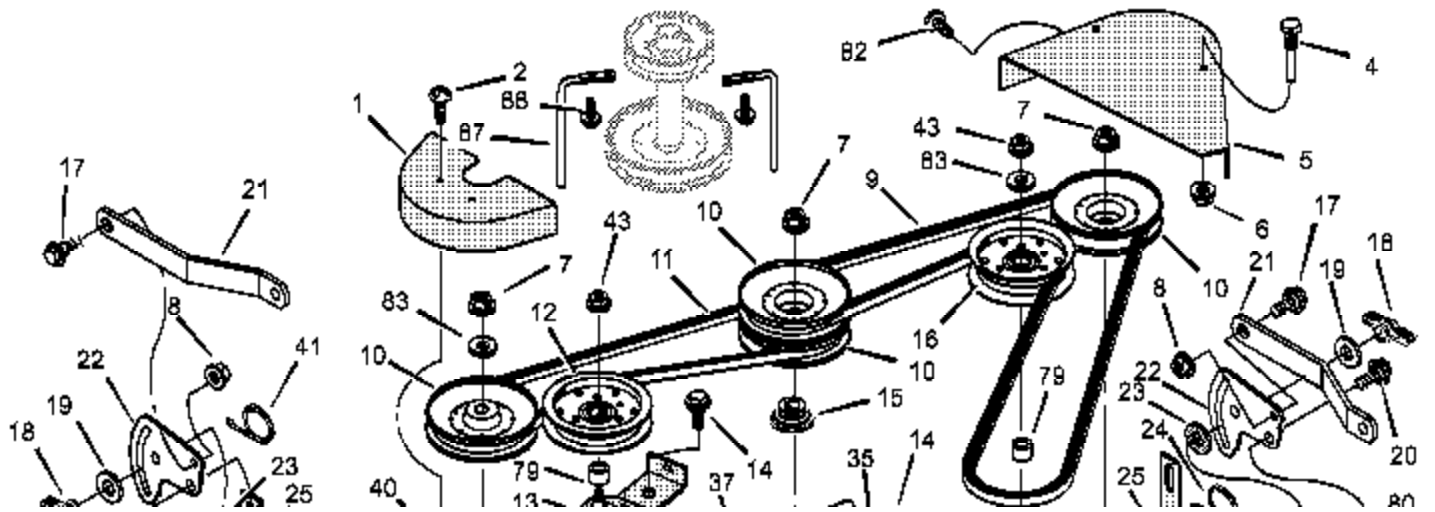

Ref #	Part Number	Qty	Description
1	094607E701		Cover, Right Pulley
2	26X250		Screw
3	26X249		Screw
4	091754 Z		Guide, Belt
5	094645E701		Cover, Left Pulley
6	015X79		Nut, Hex
7	15X121		Nut, Flange
8	015X84		Nut, Flange
9	037X89		Belt, Primary
10	094592		Pulley
11	037X66		Belt, Secondary
12	690549		Pulley, Idler
13	94639		Arm, Idler
14	009X39		Bolt, Shoulder
15	1001197		Spacer, Pulley
16	690387		Pulley, Idler
17	009X52		Bolt, Shoulder
18	094068		Knob
19	017X45 Z		Washer
20	009X51		Bolt, Shoulder
21	094055E701		Bracket, Rear Suspension
22	094128E700		Plate, Suspension
23	094137		Pad, Friction
24	166X43		Spring
25	690212E700		Link, Lift
26	094600E700		Bracket, Left Lift
27	095194		Pin, Hanger
28	0031X4		Pin, Hair
29	094640E700		Brake Assembly, Left
30	094130		Spacer
31	166X41		Spring
32	030X20		Pin, Cotter
33	94641E700		Brake Assembly, Right
34	017X47 Z		Washer
35	690579E700		Idler, Arm
36	17X103		Washer
37	094606 Z		Link, Bell Crank
38	092116 Z		Guide, Belt
39	0025X7		Screw
40	165X79		Spring, Extension
41	166X42		Spring, Torsion
42	094598E700		Bracket, Suspension
43	015X98		Nut
44	092100		Deflector, Chute
45	028X23		Push On Cap
46	166X34		Spring, Torsion
47	092159 Z		Rod, Deflector
48	092140E700		Bracket, Cover
49	165X120		Spring, Extension
50	092104E701		Bracket, Hinge
51	015X88		Nut, Flange
52	094601E701		Bracket, Bell Crank
53	094603E701		Crank, Bell
54	094596E700		Plate, Brake Arm
55	094602E701		Bracket, Brake Plate
56	094919E700		Bracket, Left Gauge Wheel
57	094025		Axle
58	017X91 Z		Washer