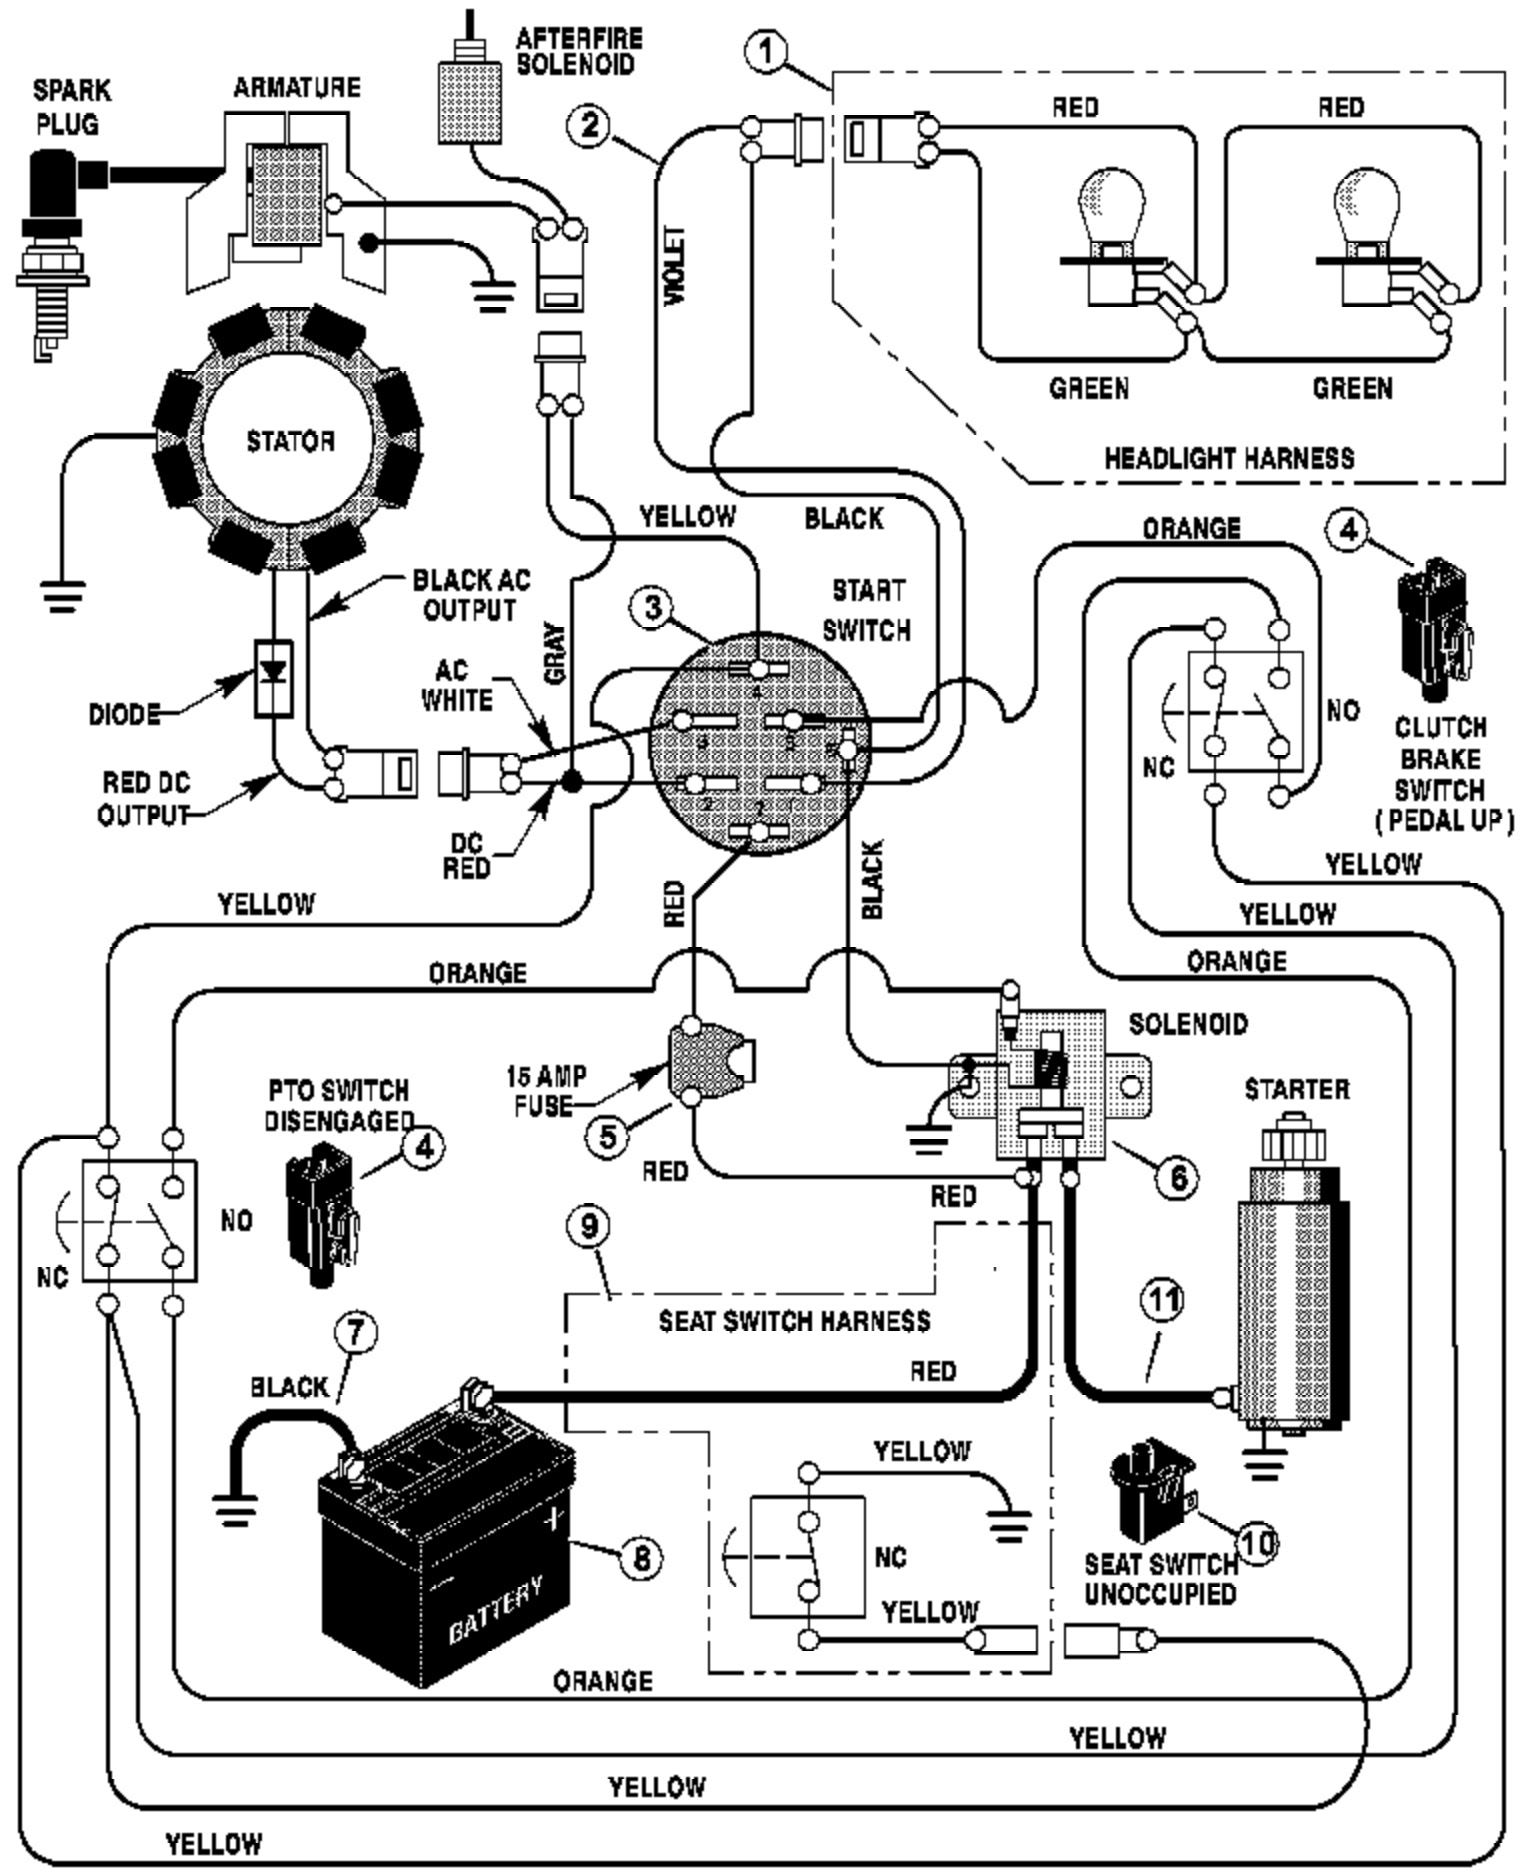

Ref #	Part Number	Qty	Description
	F-020720L		Book, Instruction

No  
Diagram  
Available

Parts List  
Only

Ref #	Part Number	Qty	Description
	48X035	1	17.5 Hp B&S W/ Oil Filter
	48X236	1	Cut Finger (Mower Deck -Right Side)
	48X684	1	Murray 17.5/46 OHV (Hood -Side)
	48X685	1	Murray 17.5/46 OHV (Hood -Side)
	44X7325	1	Warning (Seat Deck -Middle)
	44X6600	1	Gage Wheel Instructions (Mower Deck -Left Side)
	44X6279	1	1-6 Height Adjust-Lift
	44X6870	1	No Step (Mower Deck -Left Side)
	48X360	1	3 Way (Mower Deck -Left Side)
	48X644	1	Wide Body LT (Seat Deck Rear Right)
	48X645	1	MURRAY (Seat Deck -Rear Center)
	44X6456	1	Deck Level Position -ONLY (Seat Deck -Left Side)
	44X7228	1	Gage Wheel Leveling (2)
	44X7535	1	Cutting Height (Seat Deck -Left Side)
	48X647	1	Overhead Valve (Top of Hood)
	48X3012	1	Service Decal (465305x92)
	48X686	1	Service Replacement Parts
	48X687	1	Variator (Seat Deck -Right Side)
	48X646	1	MURRAY
	48X740	1	Clutch/Brake (Footrest -Left)
	48X741	1	Drive (Footrest -Right)
	44X7568	1	Fuel Fill & All W1
	44X6670	1	Ignition & Park Brake
	44X6941	1	Throttle Control
	44X7190	1	Everstart Logo
	44X8063	1	Everstart