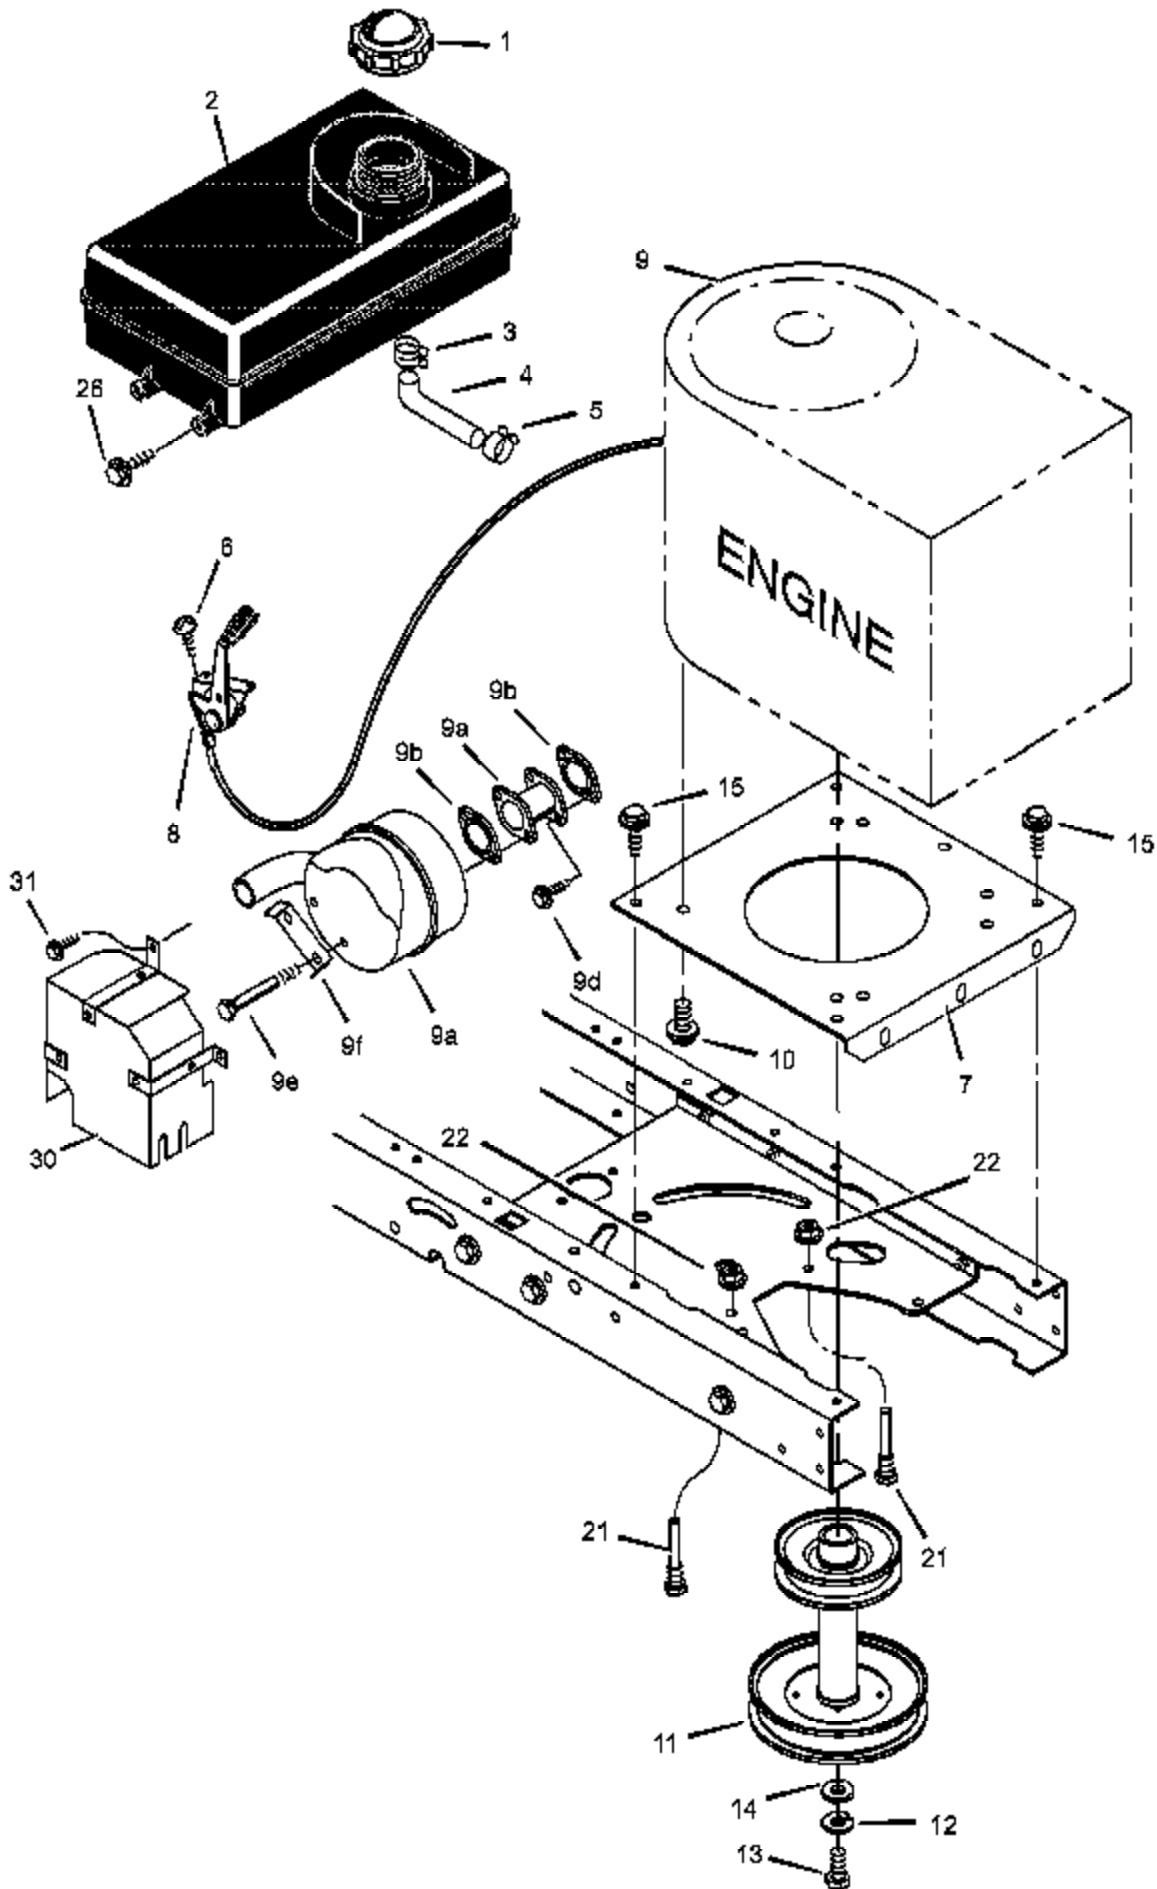

Ref #	Part Number	Qty	Description
	F-020720L		Book, Instruction

No  
Diagram  
Available

Parts List  
Only

Ref #	Part Number	Qty	Description
	48X035	1	17.5 Hp B&S W/ Oil Filter
	48X236	1	Cut Finger (Mower Deck -Right Side)
	48X684	1	Murray 17.5/46 OHV (Hood -Side)
	48X685	1	Murray 17.5/46 OHV (Hood -Side)
	44X7325	1	Warning (Seat Deck -Middle)
	44X6600	1	Gage Wheel Instructions (Mower Deck -Left Side)
	44X6279	1	1-6 Height Adjust-Lift
	44X6870	1	No Step (Mower Deck -Left Side)
	48X360	1	3 Way (Mower Deck -Left Side)
	48X644	1	Wide Body LT (Seat Deck Rear Right)
	48X645	1	MURRAY (Seat Deck -Rear Center)
	44X6456	1	Deck Level Position -ONLY (Seat Deck -Left Side)
	44X7228	1	Gage Wheel Leveling (2)
	44X7535	1	Cutting Height (Seat Deck -Left Side)
	48X647	1	Overhead Valve (Top of Hood)
	48X3012	1	Service Decal (465305x92)
	48X686	1	Service Replacement Parts
	48X687	1	Variator (Seat Deck -Right Side)
	48X646	1	MURRAY
	48X740	1	Clutch/Brake (Footrest -Left)
	48X741	1	Drive (Footrest -Right)
	44X7568	1	Fuel Fill & All W1
	44X6670	1	Ignition & Park Brake
	44X6941	1	Throttle Control
	44X7190	1	Everstart Logo
	44X8063	1	Everstart

Ref #	Part Number	Qty	Description
1	250X92		Harness, Light Wire
	092372		Socket, Light
	090084		Bulb, Light
2	250X87		Harness, Chassis Wire
3	092556		Switch, Ignition
	020729		Key, Ignition
	091489		Nut, Hex
	091488		Cap, Ignition
4	094136		Switch, Limit
5	054212		Fuse
	407078		Holder, Fuse
6	094613		Solenoid
	26X229		Screw, Mounting
	15X116		Locknut
7	024X32		Cable, Battery Ground
	26X213		Screw, Ground Cable
8	021075		Battery
	002X82		Bolt, Carriage
	014X79		Wingnut
9	250X67		Harness, Seat Switch Wire
10	094159		Switch, Seat Sensor
11	024X31		Cable