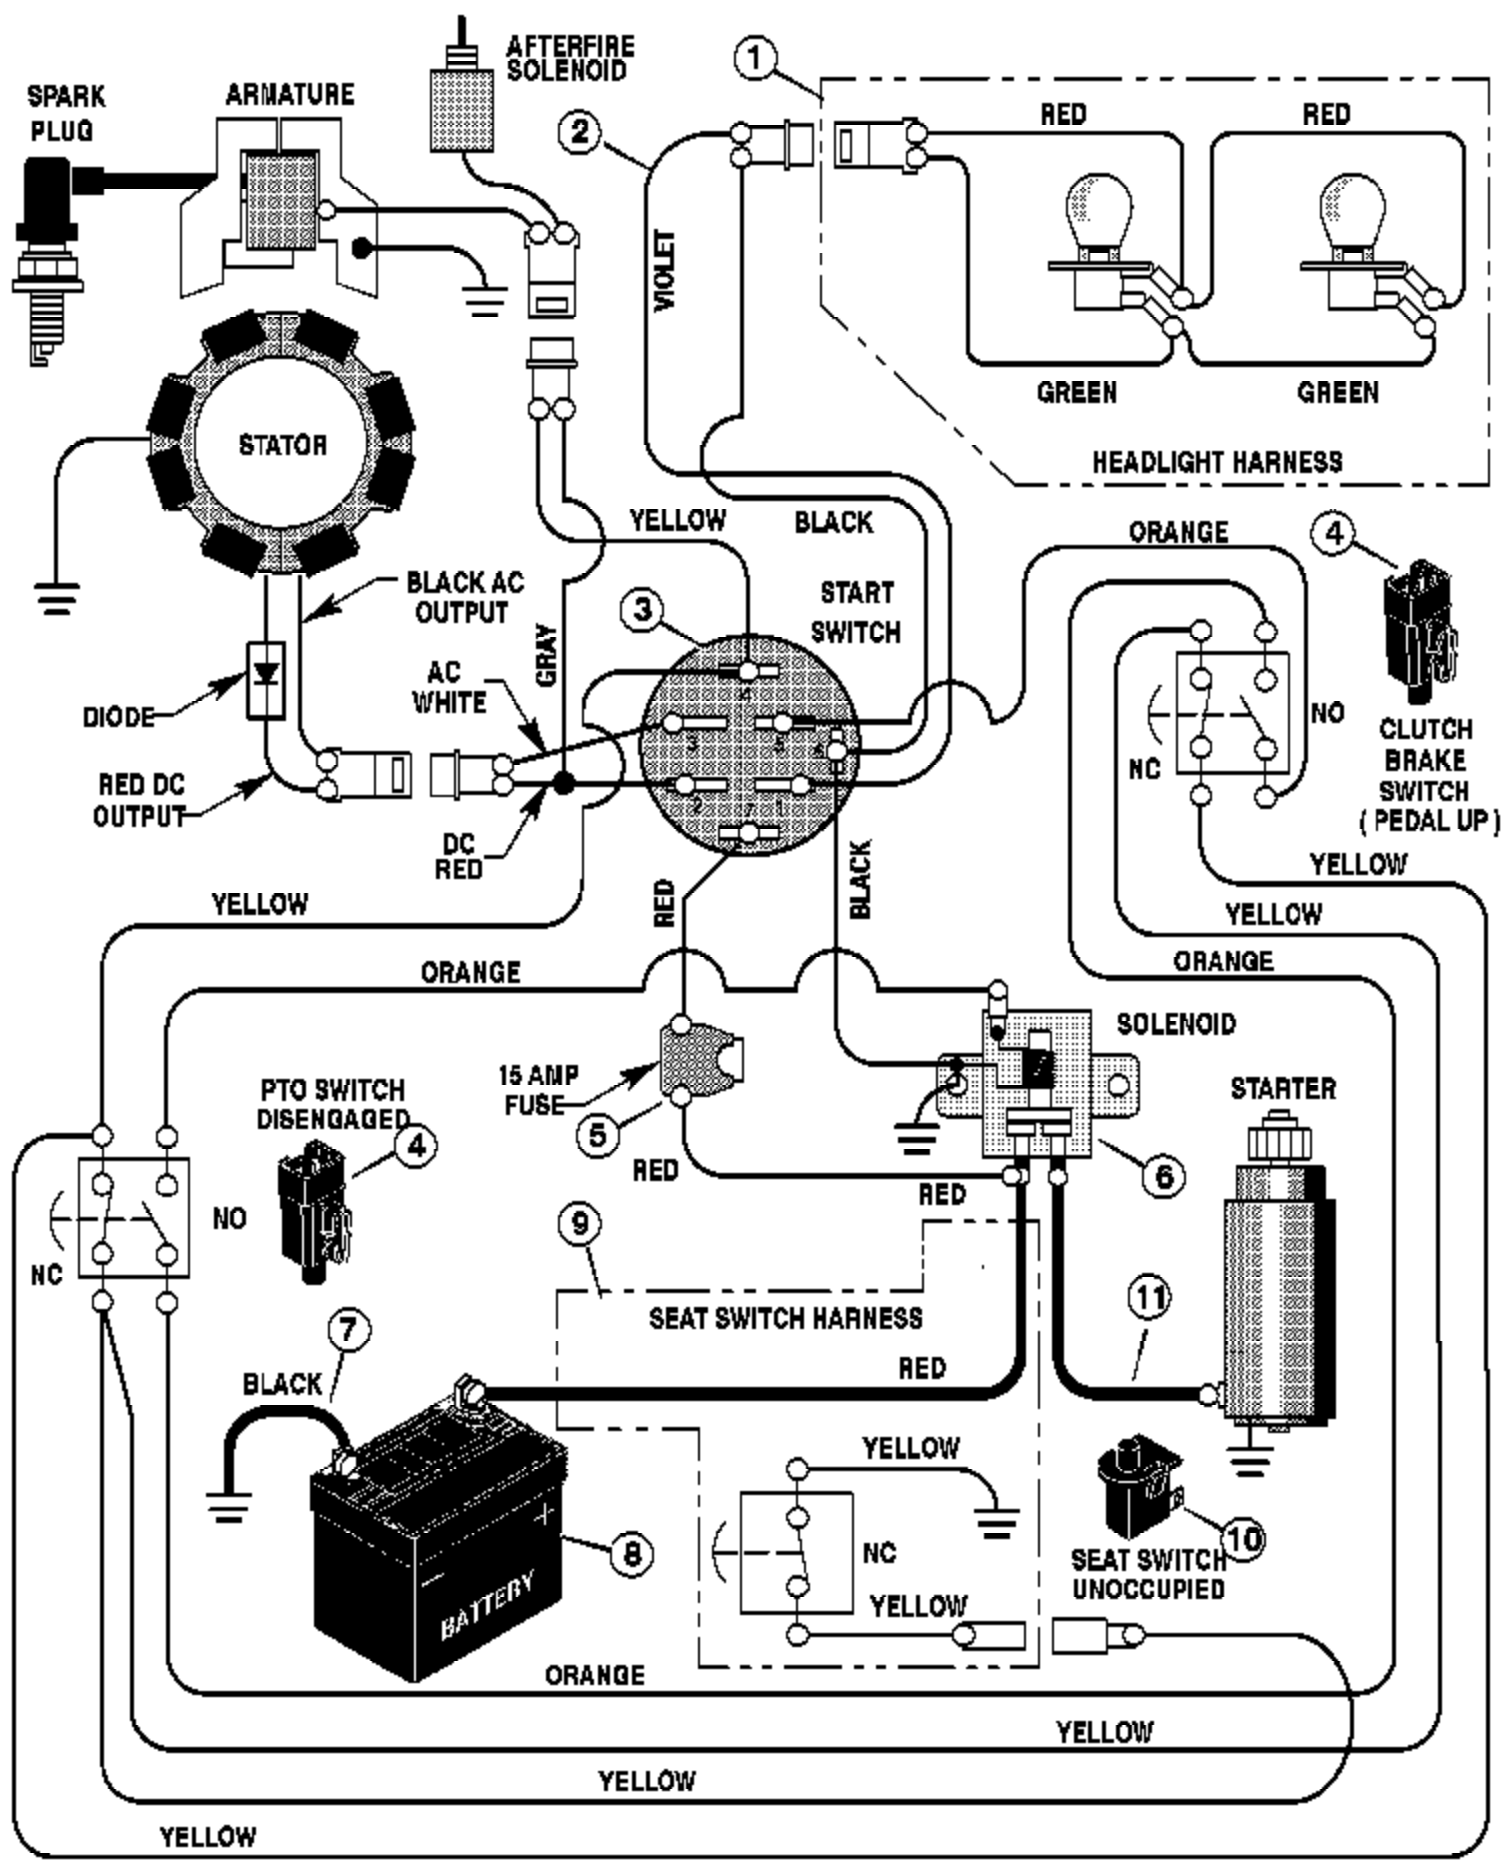

---

Ref #	Part Number	Qty	Description
	F-020720L		Book, Instruction

---

No  
Diagram  
Available

Parts List  
Only

Ref #	Part Number	Qty	Description
	48X035	1	17.5 Hp B&S W/ Oil Filter
	48X236	1	Cut Finger (Mower Deck -Right Side)
	48X684	1	Murray 17.5/46 OHV (Hood -Side)
	48X685	1	Murray 17.5/46 OHV (Hood -Side)
	44X7325	1	Warning (Seat Deck -Middle)
	44X6600	1	Gage Wheel Instructions (Mower Deck -Left Side)
	44X6279	1	1-6 Height Adjust-Lift
	44X6870	1	No Step (Mower Deck -Left Side)
	48X360	1	3 Way (Mower Deck -Left Side)
	48X644	1	Wide Body LT (Seat Deck Rear Right)
	48X645	1	MURRAY (Seat Deck -Rear Center)
	44X6456	1	Deck Level Position -ONLY (Seat Deck -Left Side)
	44X7228	1	Gage Wheel Leveling (2)
	44X7535	1	Cutting Height (Seat Deck -Left Side)
	48X647	1	Overhead Valve (Top of Hood)
	48X3012	1	Service Decal (465305x92)
	48X686	1	Service Replacement Parts
	48X687	1	Variator (Seat Deck -Right Side)
	48X646	1	MURRAY
	48X740	1	Clutch/Brake (Footrest -Left)
	48X741	1	Drive (Footrest -Right)
	44X7568	1	Fuel Fill & All W1
	44X6670	1	Ignition & Park Brake
	44X6941	1	Throttle Control
	44X7190	1	Everstart Logo
	44X8063	1	Everstart

Ref #	Part Number	Qty	Description
1	250X92		Harness, Light Wire
	092372		Socket, Light
	090084		Bulb, Light
2	250X87		Harness, Chassis Wire
3	092556		Switch, Ignition
	020729		Key, Ignition
	091489		Nut, Hex
	091488		Cap, Ignition
4	094136		Switch, Limit
5	054212		Fuse
	407078		Holder, Fuse
6	094613		Solenoid
	26X229		Screw, Mounting
	15X116		Locknut
7	024X32		Cable, Battery Ground
	26X213		Screw, Ground Cable
8	021075		Battery
	002X82		Bolt, Carriage
	014X79		Wingnut
9	250X67		Harness, Seat Switch Wire
10	094159		Switch, Seat Sensor
11	024X31		Cable