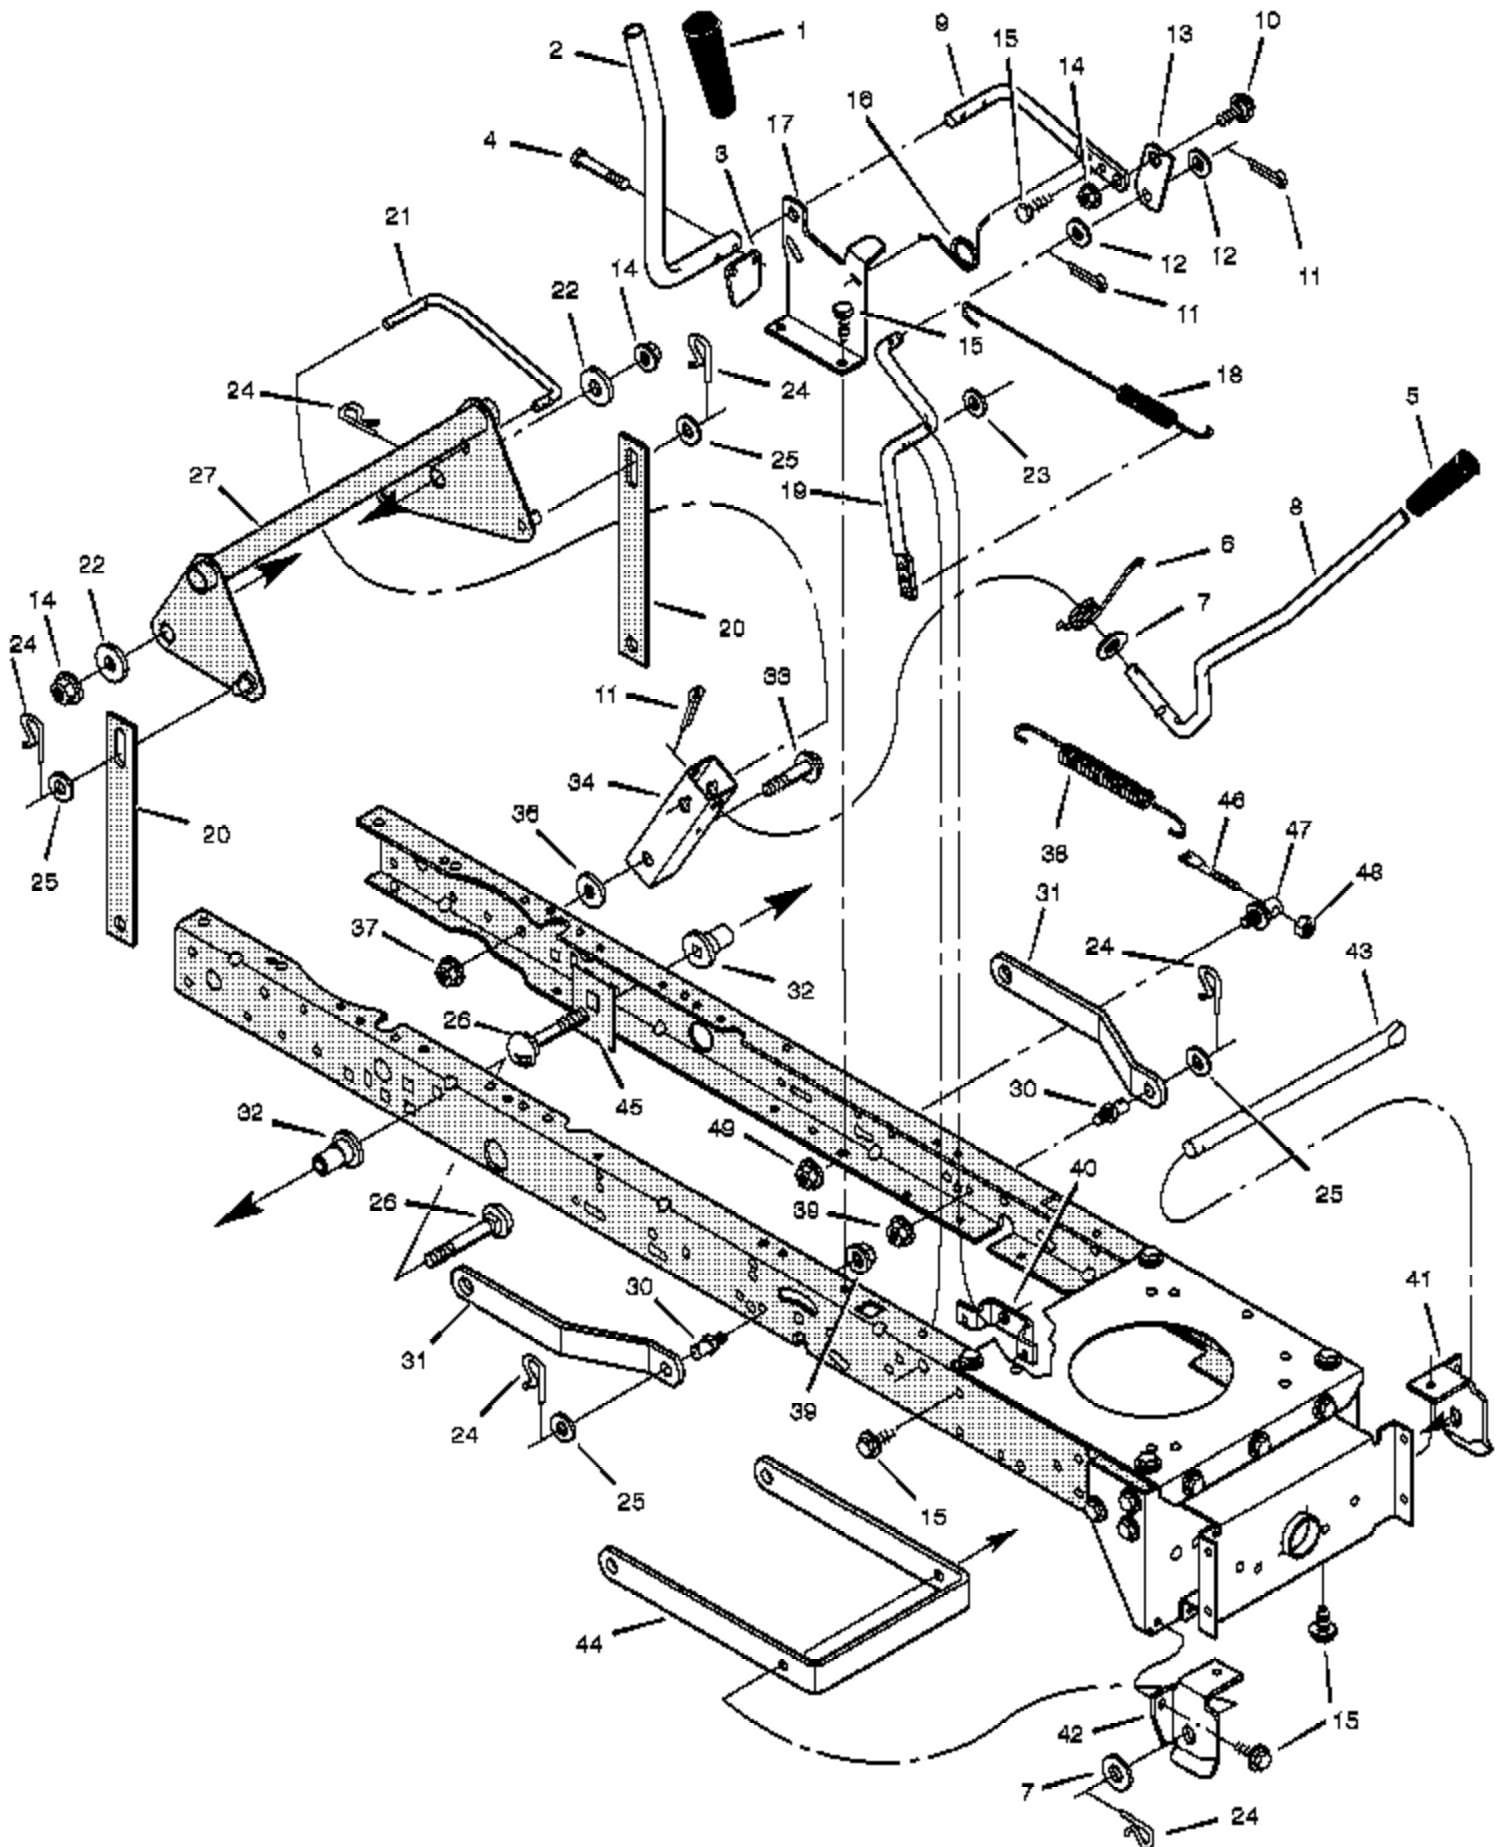

Ref #	Part Number	Qty	Description
1	092698		Grip
2	094100 Z		Handle, PTO
3	094022 Z		Pad, Switch
4	0025X3		Bolt
5	092697		Grip
6	166X40		Spring
7	17X103		Washer
8	690533		Handle, Lift
9	094017 Z		Lever, PTO
10	009X39		Bolt, Shoulder
11	030X20		Pin, Cotter
12	017X57		Washer
13	094004 Z		Link, PTO
14	015X84		Nut, Flange
15	26X249		Screw
16	166X39		Spring
17	094018E700		Bracket, PTO
18	165X120		Spring
19	690394E700		Crank, PTO
20	690212E700		Link, Lift
21	690122E700		Link, Lift Handle
22	17X168		Washer
23	017X57		Washer
24	0031X4		Pin, Hair
25	017X91 Z		Washer
26	002X85		Bolt, Carriage
27	1001111E700		Lever Assembly, Lift
30	094067		Pin
31	094055E700		Bracket, Rear Suspension
32	690151		Spacer, Lifter
33	009X53		Bolt, Shoulder
34	094015E700		Bracket, Pivot
36	17X191		Washer
37	015X84		Nut, Flange
38	165X133		Spring
39	015X68		Nut, Flange
40	094005E700		Bracket, PTO
41	094027E700		Hanger, Left Deck
42	094026E700		Hanger, Right Deck
43	094158 Z		Rod, Hanger
44	690539E700		Bracket, Suspension
45	1001098		Plate, Stiffening
46	094042 Z		Stud
47	690182		Stud, Swivel
48	015X79		Nut
49	015X84		Nut