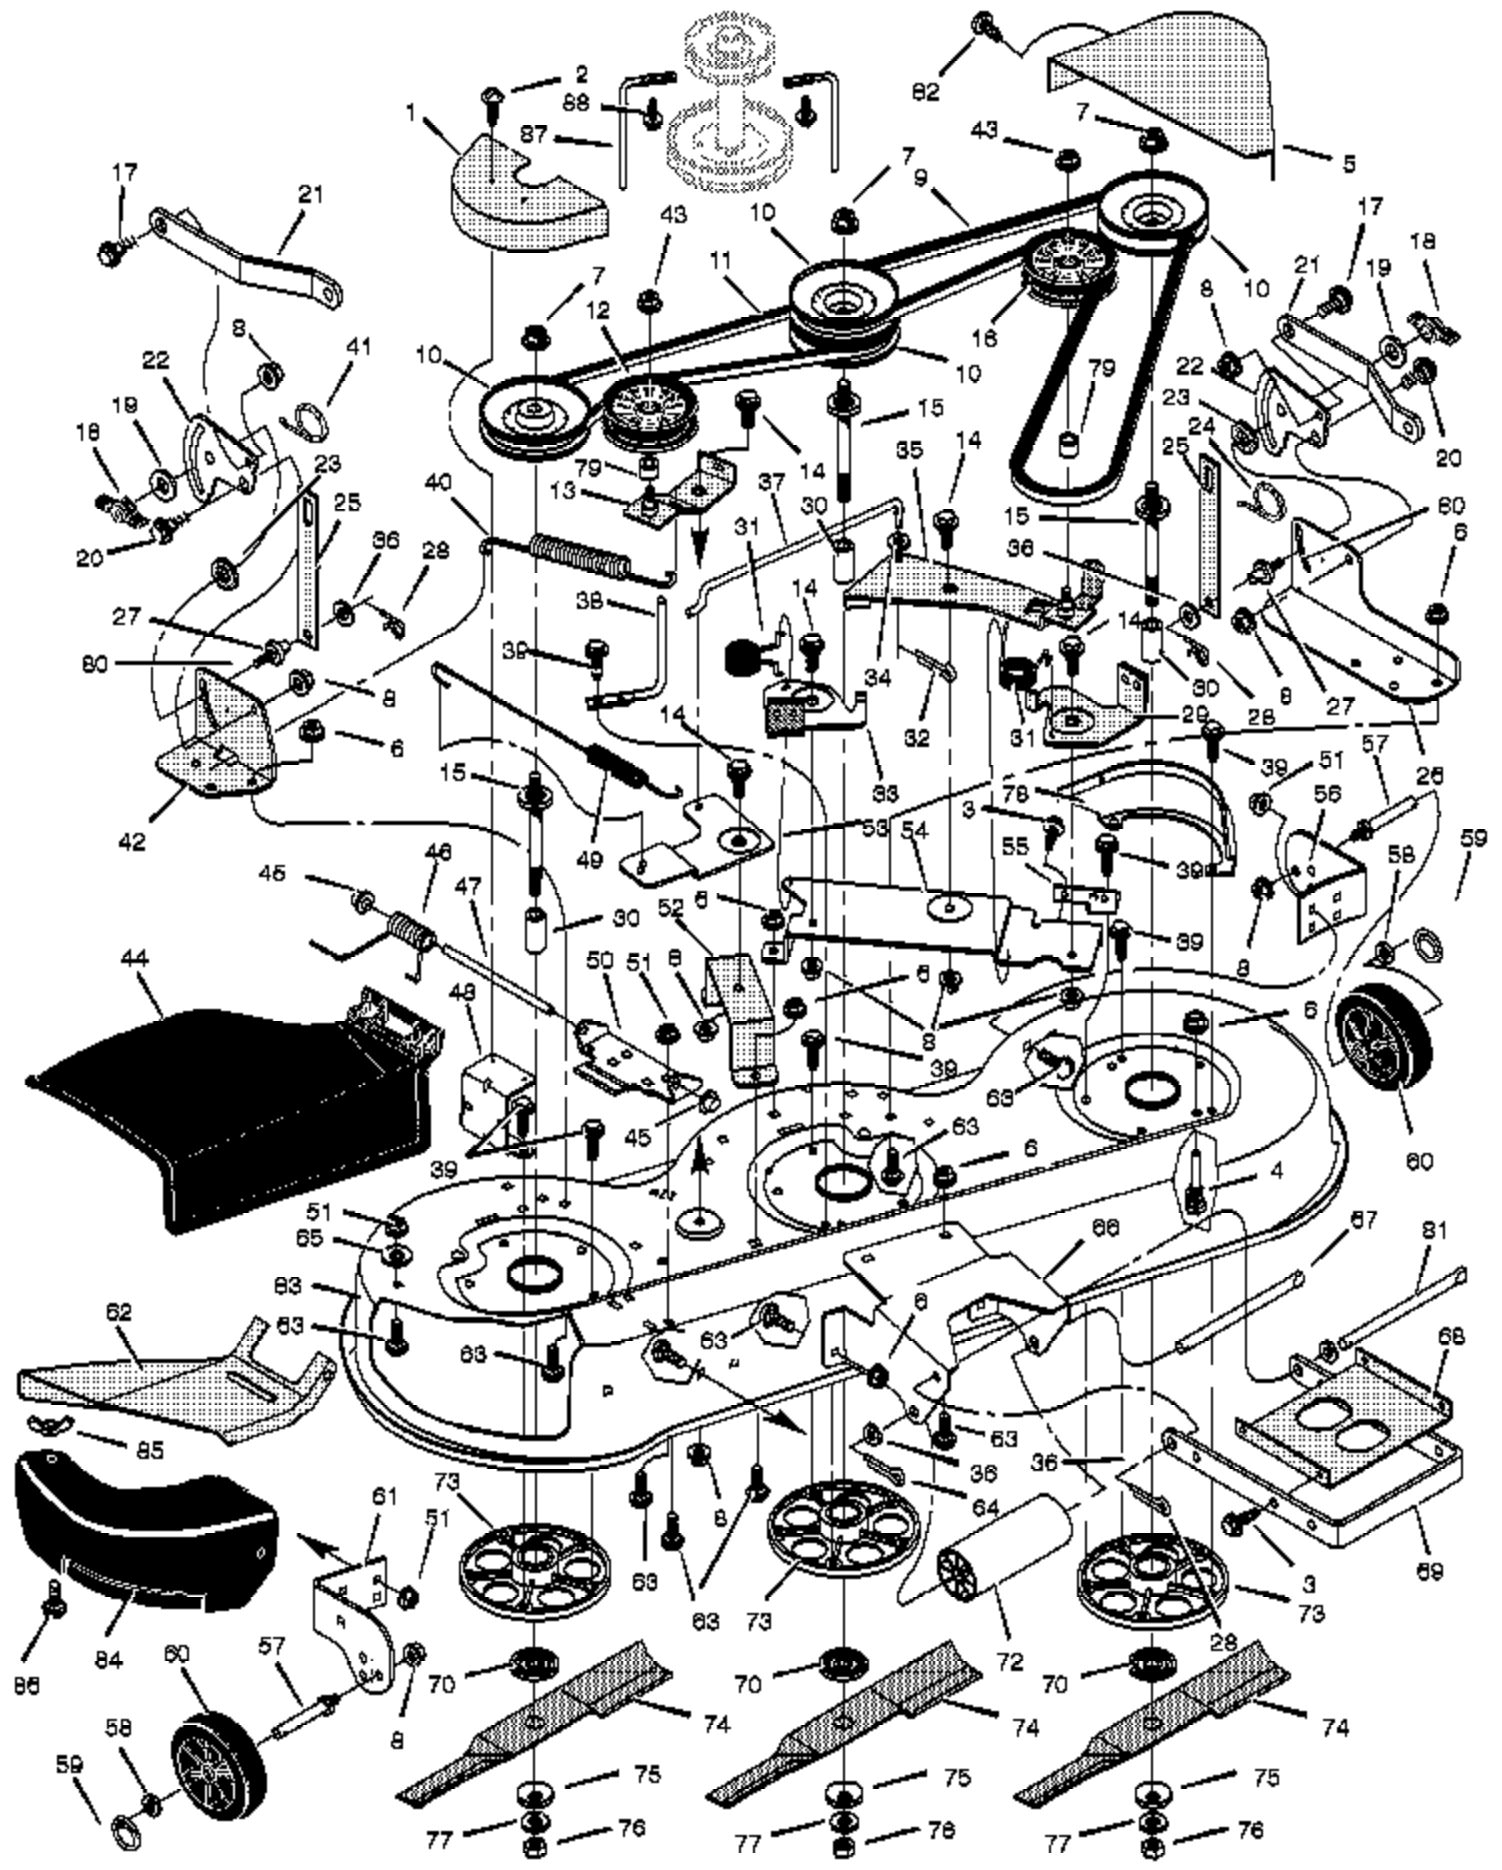

Ref #	Part Number	Qty	Description
1	094607E700		Cover, Right Pulley
2	26X250		Screw
3	26X249		Screw
4	091754 Z		Guide, Belt
5	094645E700		Cover, Left Pulley
6	015X79		Nut, Hex
7	15X121		Nut, Flange
8	015X84		Nut, Flange
9	037X89		Belt, Primary
10	094592		Pulley
11	037X66		Belt, Secondary
12	690549		Pulley, Idler
13	094639E700		Arm, Idler
14	009X39		Bolt, Shoulder
15	094129		Shaft, Splined
16	690387		Pulley, Idler
17	009X52		Bolt, Shoulder
18	094068		Knob
19	017X45 Z		Washer
20	009X51		Bolt, Shoulder
21	094055E700		Bracket, Rear Suspension
22	094128E700		Plate, Suspension
23	094137		Pad, Friction
24	166X43		Spring
25	690212E700		Link, Lift
26	094600E700		Bracket, Left Lift
27	095194		Pin, Hanger
28	0031X4		Pin, Hair
29	094640E700		Brake Assembly, Left
30	094130		Spacer
31	166X41		Spring
32	030X20		Pin, Cotter
33	094641E700		Brake Assembly, Right
34	017X47 Z		Washer
35	690579E700		Idler, Arm
36	17X103		Washer
37	094606 Z		Link, Bell Crank
38	092116 Z		Guide, Belt
39	0025X7		Screw
40	165X79		Spring, Extension
41	166X42		Spring, Torsion
42	094598E700		Bracket, Suspension
43	015X98		Nut
44	092100		Deflector, Chute
45	028X23		Push On Cap
46	166X34		Spring, Torsion
47	092159 Z		Rod, Deflector
48	092140E700		Bracket, Cover
49	165X120		Spring, Extension
50	092104E700		Bracket, Hinge
51	015X88		Nut, Flange
52	094601E700		Bracket, Bell Crank
53	094603E700		Crank, Bell
54	094596E700		Plate, Brake Arm
55	094602E700		Bracket, Brake Plate
56	094919E700		Bracket, Left Gauge Wheel
57	094025		Axle
58	017X91 Z		Washer