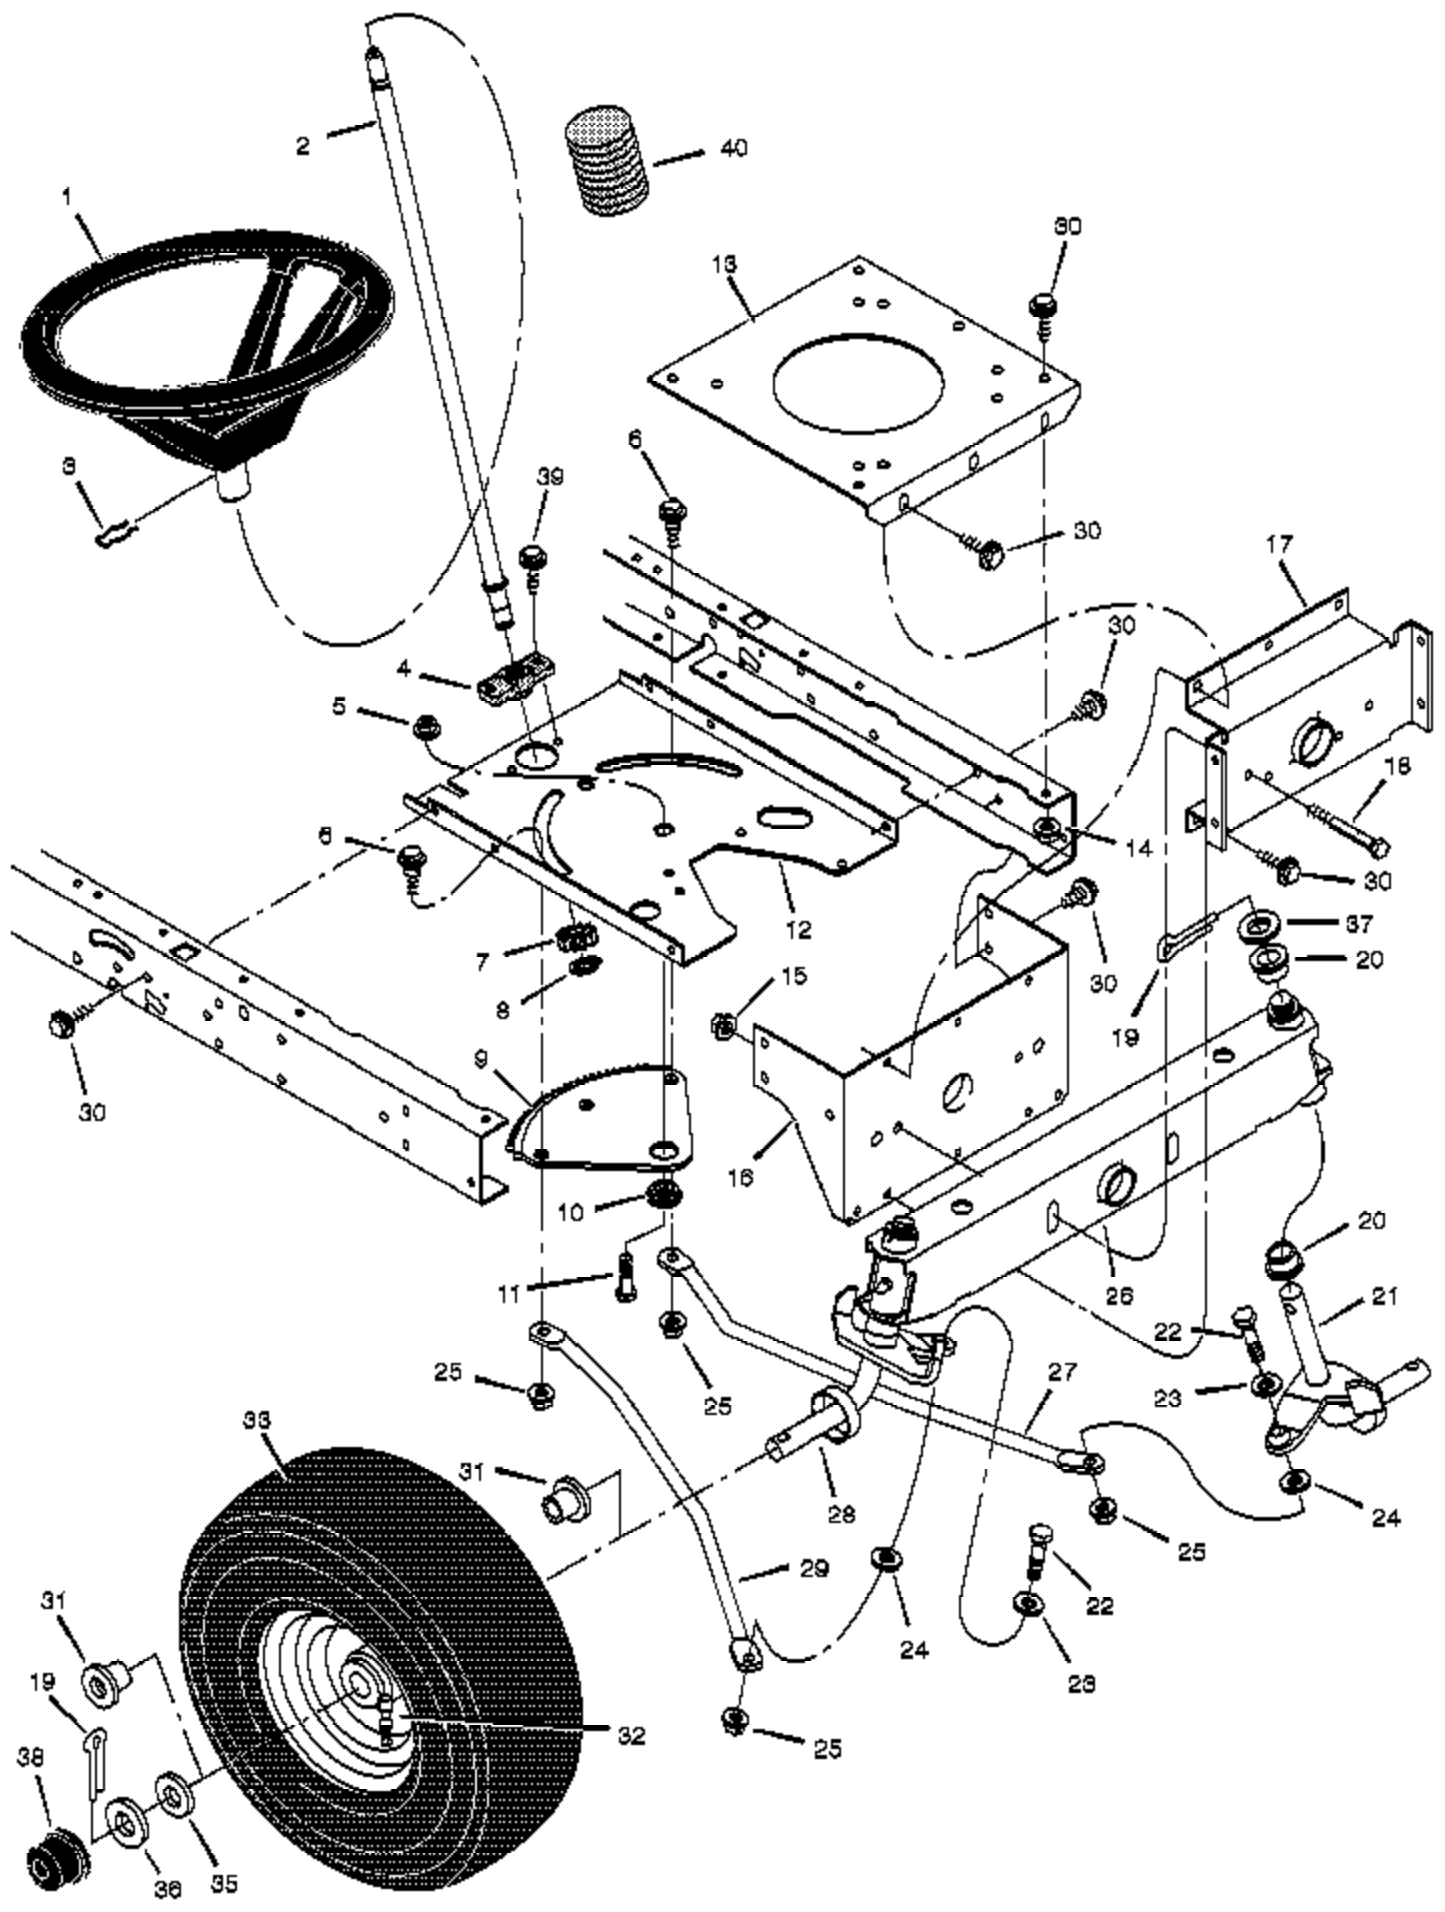

Ref #	Part Number	Qty	Description
1	094591		Wheel, Steering
2	690337		Post, Steering
3	094131		Clip, Retainer
4	094124		Bearing These parts are included when ordering Key number 2.
5	15X111		Nut, Flange
6	009X57		Bolt, Shoulder
7	690183E700		Gear, Pinion These parts are included when ordering Key number 2.
8	011X25		Ring, Snap These parts are included when ordering Key number 2.
9	094121E700		Gear, Sector
10	094123		Bearing
11	001X84		Bolt
12	1001121E700		Plate, Steering
13	094006E700		Plate, Engine
14	015X88		Nut, Flange
15	15X118		Nut, Flange
16	1001270E700		Bracket, Hanger
17	094007E700		Axle, Hanger
18	01X146		Bolt
19	030X49		Pin, Cotter
20	690150		Bearing
21	094576E700		Spindle Assembly, Left
22	01X111		Bolt
23	17X104		Washer
24	017X53 Z		Washer
25	015X84		Nut, Flange
26	690211E700		Axle Assembly
27	095329E700		Drag Link, Left
28	094575E700		Spindle Assembly, Right
29	095328E700		Drag Link, Right
30	26X249		Screw
31	091334		Bearing, Wheel
32	024373		Stem, Valve
33	091912		Tire
	407047		Tube
34	094579-601		Wheel and Tire Assembly
35	17X195		Washer
36	17X192		Washer
37	17X113		Washer
38	094618		Hub Cap (Optional)
39	26X267		Screw
40	092059		Bellows (Optional)