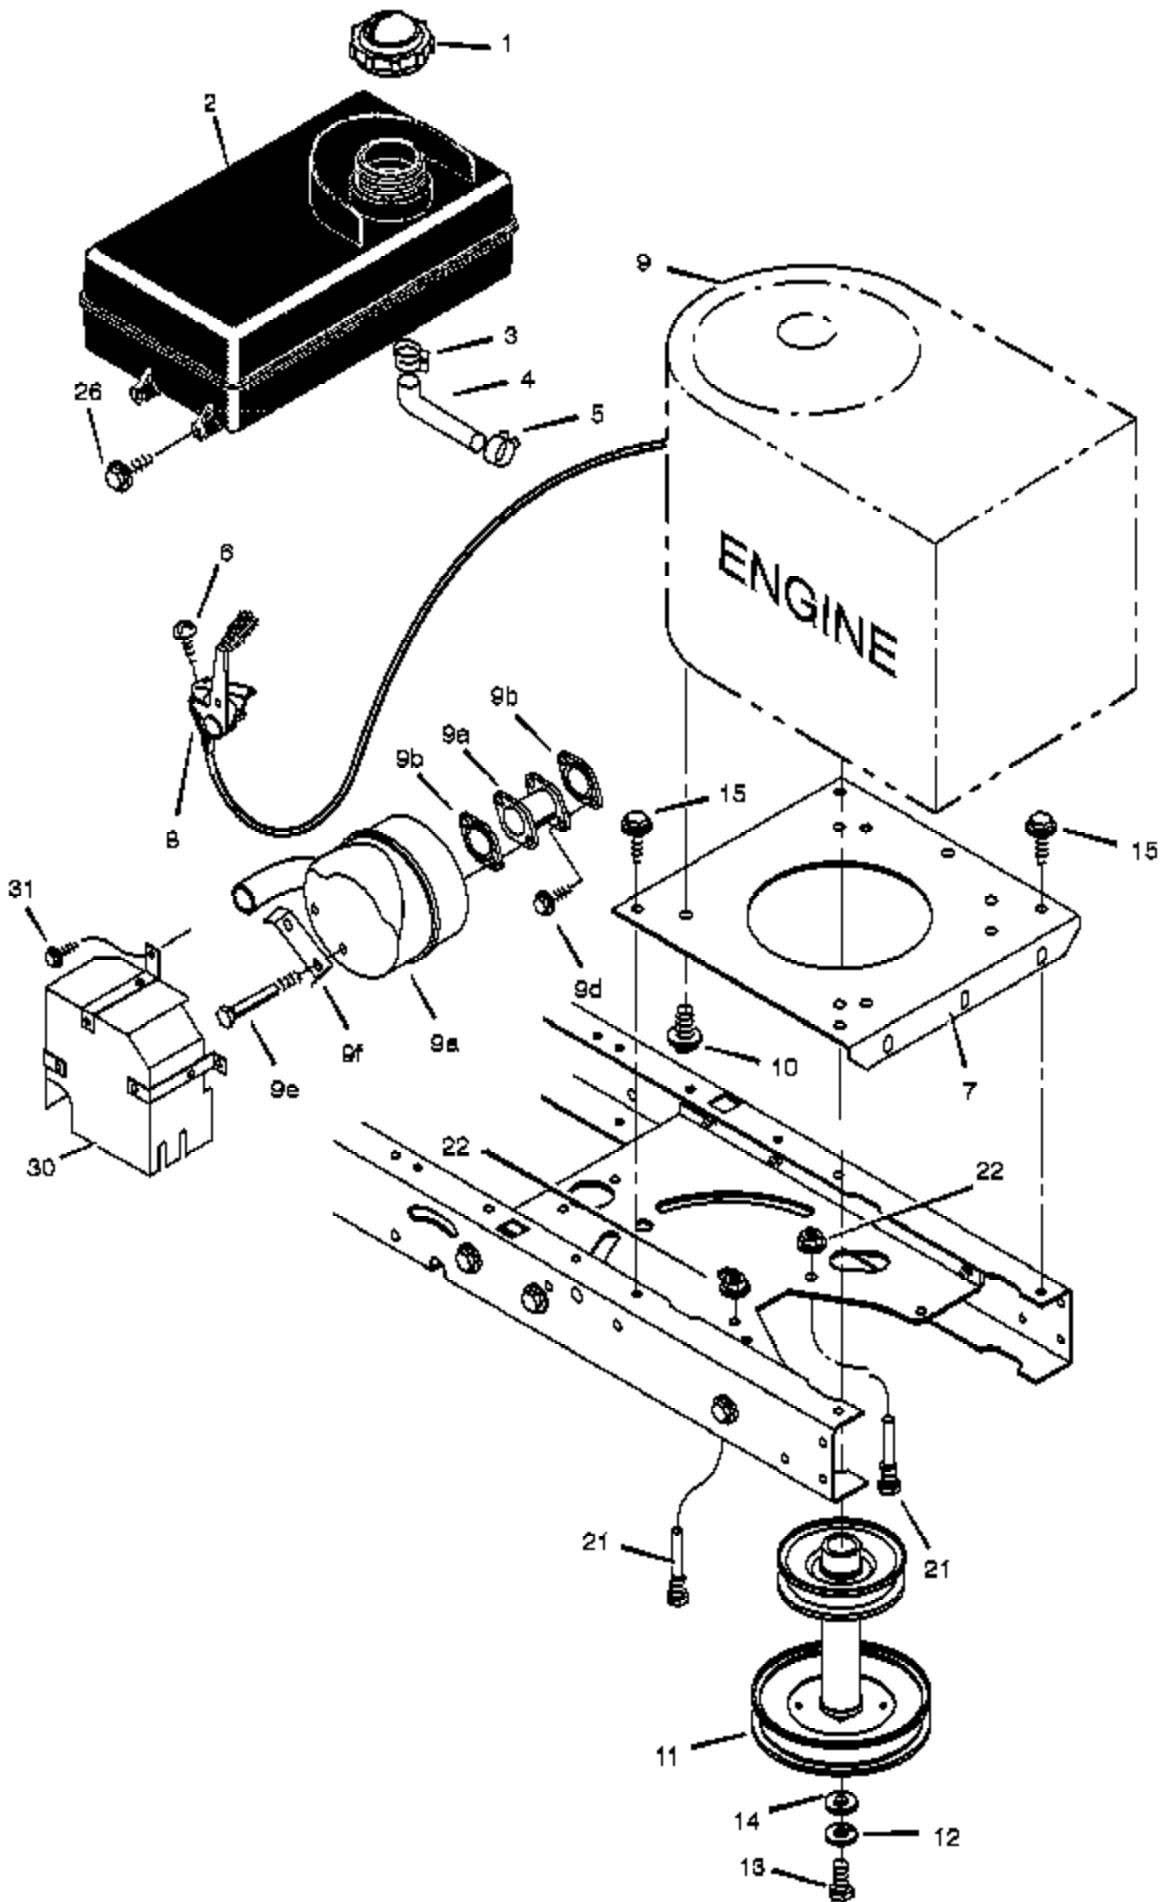

---

Ref #	Part Number	Qty	Description
	F-020720L		Book, Instruction

---

No  
Diagram  
Available

Parts List  
Only

Ref #	Part Number	Qty	Description
	48X035	1	17.5 Hp B&S W/ Oil Filter
	48X236	1	Cut Finger (Mower Deck -Right Side)
	48X684	1	Murray 17.5/46 OHV (Hood -Side)
	48X685	1	Murray 17.5/46 OHV (Hood -Side)
	44X7325	1	Warning (Seat Deck -Middle)
	44X6600	1	Gage Wheel Instructions (Mower Deck -Left Side)
	44X6279	1	1-6 Height Adjust-Lift
	44X6870	1	No Step (Mower Deck -Left Side)
	48X360	1	3 Way (Mower Deck -Left Side)
	48X644	1	Wide Body LT (Seat Deck Rear Right)
	48X645	1	MURRAY (Seat Deck -Rear Center)
	44X6456	1	Deck Level Position -ONLY (Seat Deck -Left Side)
	44X7228	1	Gage Wheel Leveling (2)
	44X7535	1	Cutting Height (Seat Deck -Left Side)
	48X647	1	Overhead Valve (Top of Hood)
	48X3012	1	Service Decal (465305x92)
	48X686	1	Service Replacement Parts
	48X687	1	Variator (Seat Deck -Right Side)
	48X646	1	MURRAY
	48X740	1	Clutch/Brake (Footrest -Left)
	48X741	1	Drive (Footrest -Right)
	44X7568	1	Fuel Fill & All W1
	44X6670	1	Ignition & Park Brake
	44X6941	1	Throttle Control
	44X7190	1	Everstart Logo
	44X8063	1	Everstart

Ref #	Part Number	Qty	Description
1	250X92		Harness, Light Wire
	092372		Socket, Light
	090084		Bulb, Light
2	250X87		Harness, Chassis Wire
3	092556		Switch, Ignition
	020729		Key, Ignition
	091489		Nut, Hex
	091488		Cap, Ignition
4	094136		Switch, Limit
5	054212		Fuse
	407078		Holder, Fuse
6	094613		Solenoid
	26X229		Screw, Mounting
	15X116		Locknut
7	024X32		Cable, Battery Ground
	26X213		Screw, Ground Cable
8	021075		Battery
	002X82		Bolt, Carriage
	014X79		Wingnut
9	250X67		Harness, Seat Switch Wire
10	094159		Switch, Seat Sensor
11	024X31		Cable