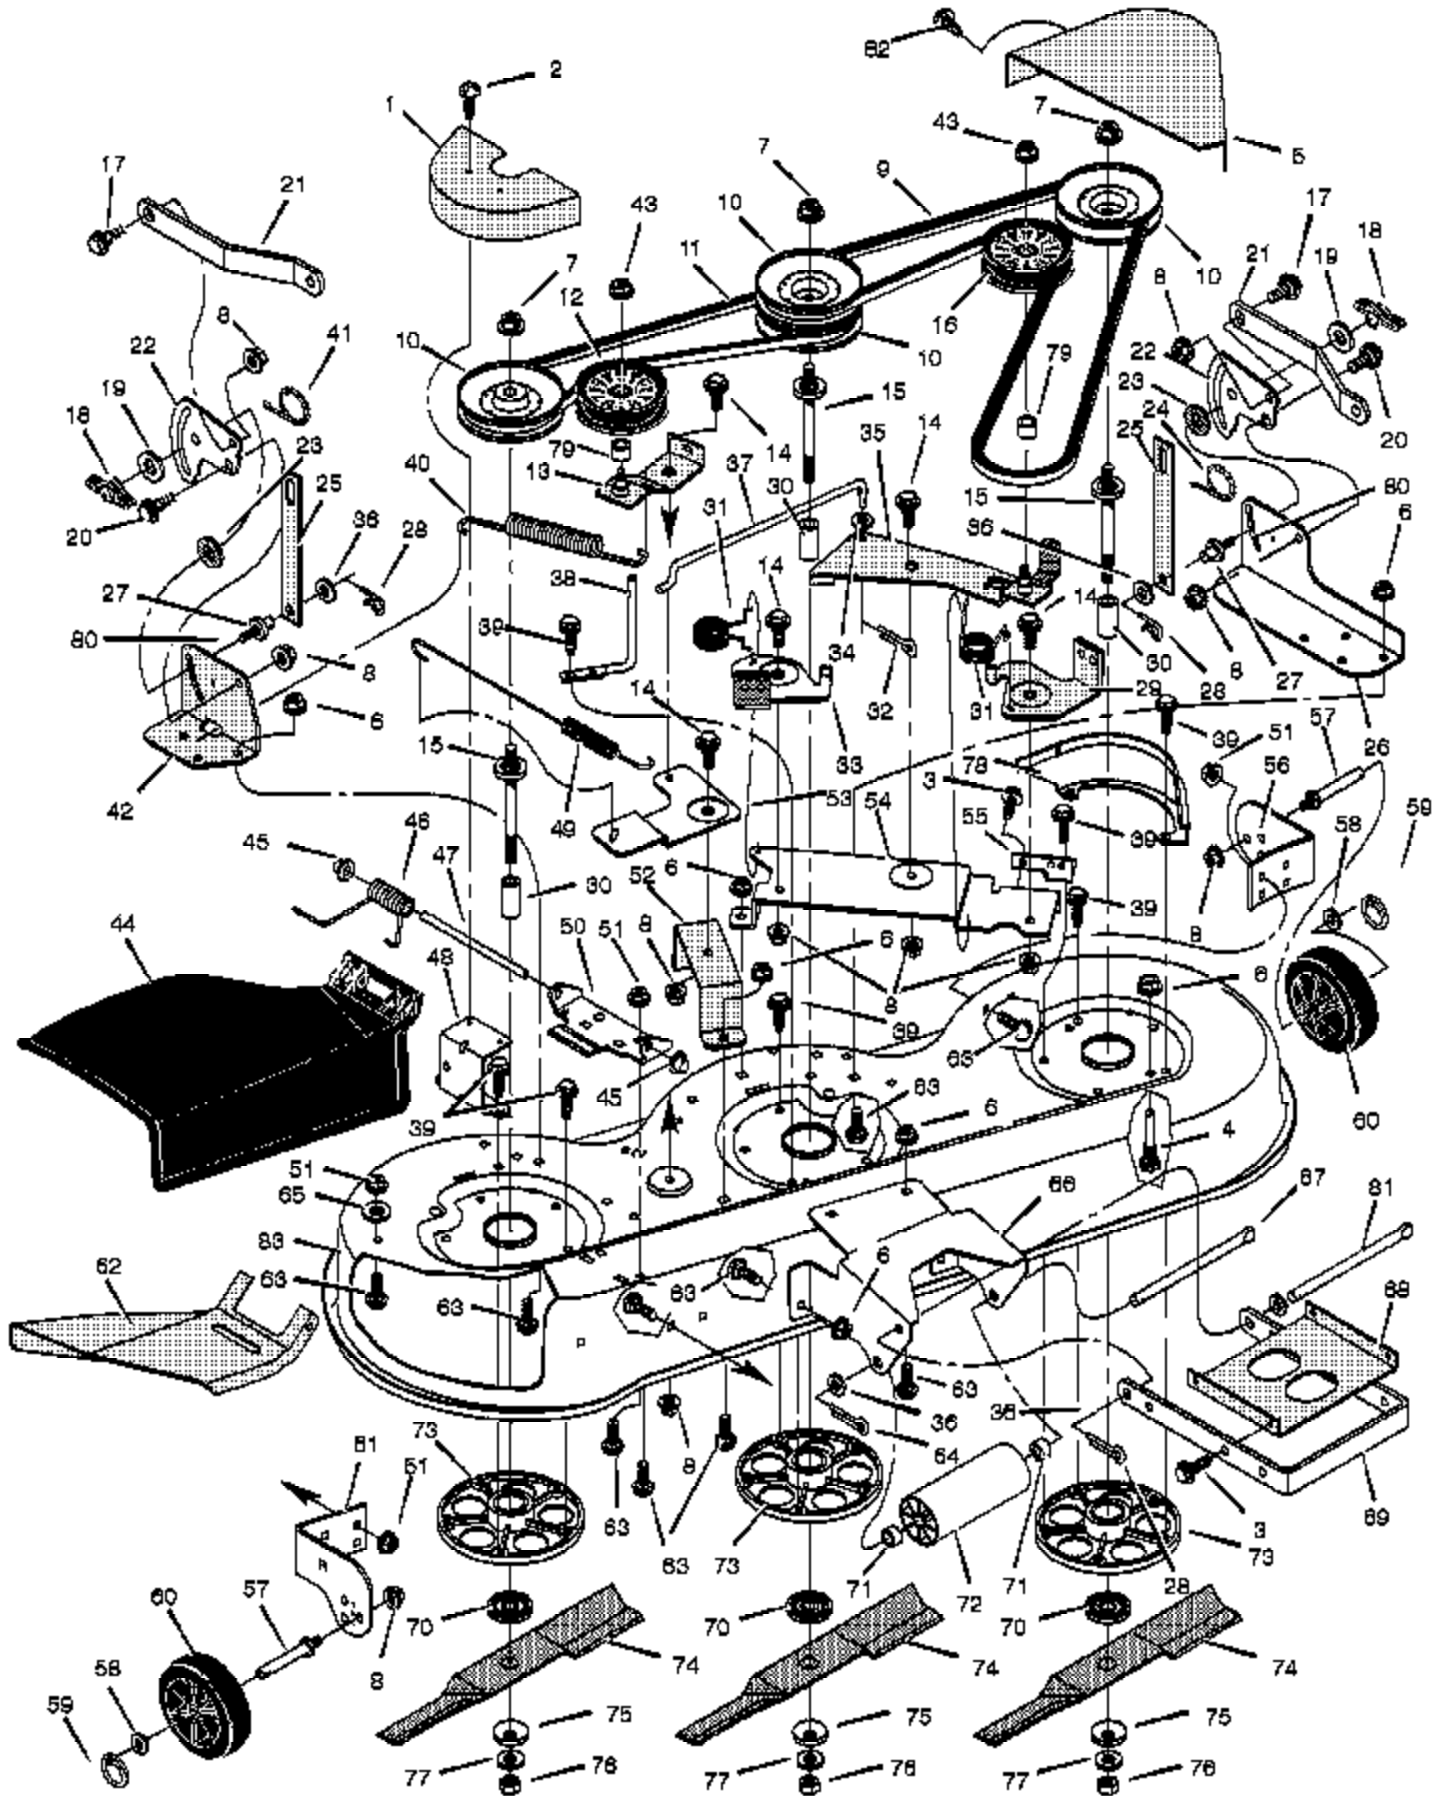

Ref #	Part Number	Qty	Description
1	094607E701		Cover, Right Pulley
2	26X250		Screw
3	26X249		Screw
4	091754 Z		Guide, Belt
5	094645E701		Cover, Left Pulley
6	015X79		Nut, Hex
7	15X121		Nut, Flange
8	015X84		Nut, Flange
9	037X89		Belt, Primary
10	094592		Pulley
11	037X66		Belt, Secondary
12	690549		Pulley, Idler
13	94639		Arm, Idler
14	009X39		Bolt, Shoulder
15	094129		Shaft, Splined
16	690387		Pulley, Idler
17	009X52		Bolt, Shoulder
18	094068		Knob
19	017X45 Z		Washer
20	009X51		Bolt, Shoulder
21	094055E701		Bracket, Rear Suspension
22	094128E700		Plate, Suspension
23	094137		Pad, Friction
24	166X43		Spring
25	690212E700		Link, Lift
26	094600E700		Bracket, Left Lift
27	094064		Pin, Hanger
28	0031X4		Pin, Hair
29	094640E700		Brake Assembly, Left
30	094130		Spacer
31	166X41		Spring
32	030X20		Pin, Cotter
33	94641E700		Brake Assembly, Right
34	017X47 Z		Washer
35	690579E700		Idler, Arm
36	17X103		Washer
37	094606 Z		Link, Bell Crank
38	092116 Z		Guide, Belt
39	0025X7		Screw
40	165X79		Spring, Extension
41	166X42		Spring, Torsion
42	094598E700		Bracket, Suspension
43	015X98		Nut
44	092100		Deflector, Chute
45	028X23		Push On Cap
46	166X34		Spring, Torsion
47	092159 Z		Rod, Deflector
48	092140E700		Bracket, Cover
49	165X120		Spring, Extension
50	092104E701		Bracket, Hinge
51	015X88		Nut, Flange
52	094601E701		Bracket, Bell Crank
53	094603E701		Crank, Bell
54	094596E700		Plate, Brake Arm
55	094602E701		Bracket, Brake Plate
56	094919E700		Bracket, Left Gauge Wheel
57	094025		Axle
58	017X91 Z		Washer