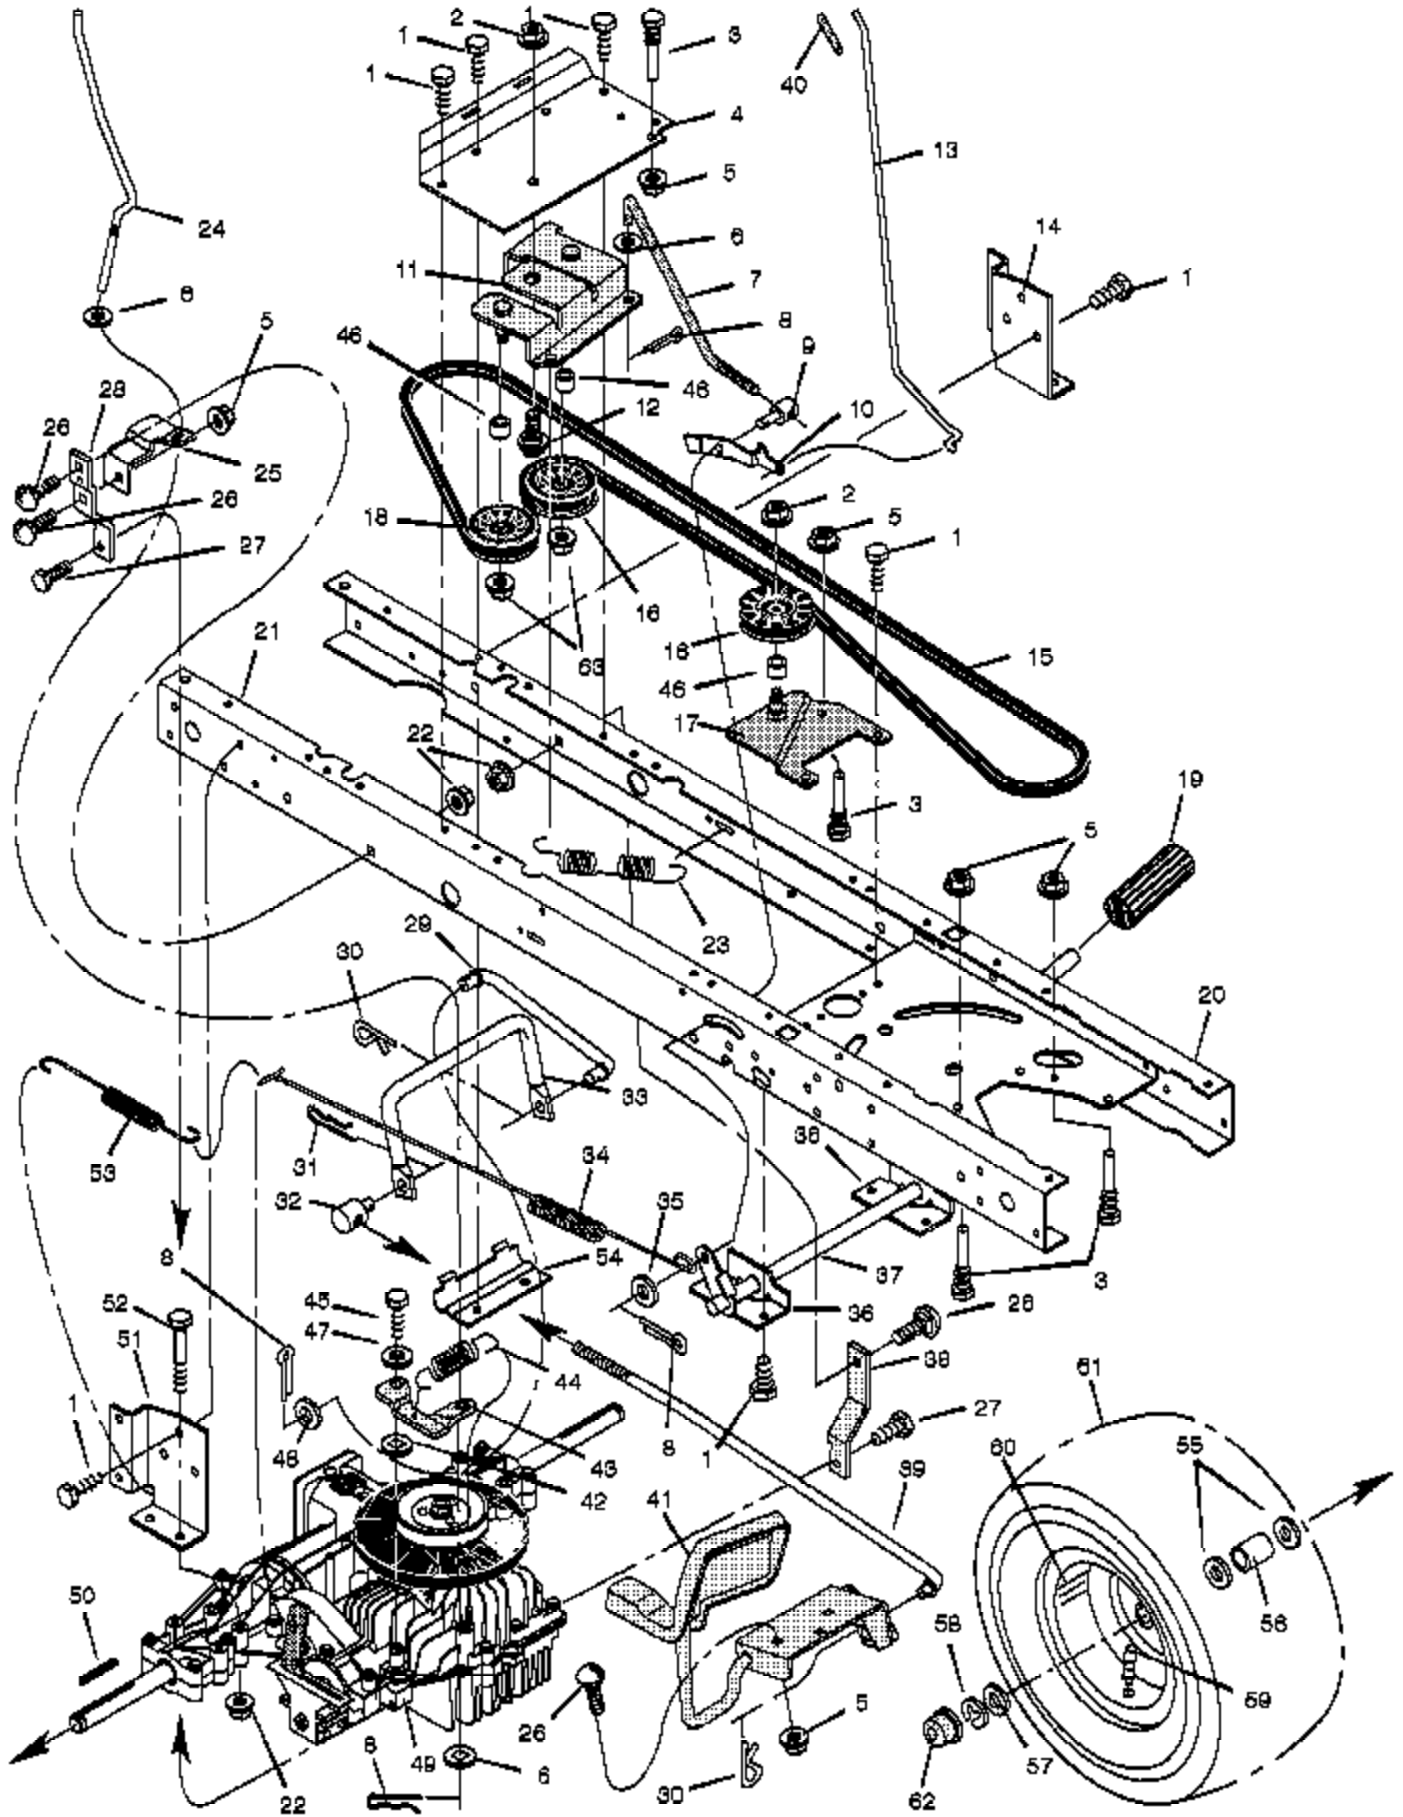

Ref #	Part Number	Qty	Description
	48X236		Decal, Warning
	F-000720L		Book, Instruction

Ref #	Part Number	Qty	Description
1	250X92		Harness, Light Wire
	092372		Socket, Light
	090084		Bulb, Light
2	250X87		Harness, Chassis Wire
3	092556		Switch, Ignition
	020729		Key, Ignition
	091489		Nut, Hex
	091488		Cap, Ignition
4	094136		Switch, Limit
5	054212		Fuse
	407078		Holder, Fuse
6	094613		Solenoid
	26X229		Screw, Mounting
	15X116		Locknut
7	024X32		Cable, Battery Ground
	26X213		Screw, Ground Cable
8	021075		Battery
	002X82		Bolt, Carriage
	014X79		Wingnut
9	250X67		Harness, Seat Switch Wire
10	094159		Switch, Seat Sensor
11	024X31		Cable

Ref #	Part Number	Qty	Description
1	092317		Fuel Cap These parts are included with Key No. 2
2	690280		Fuel Tank
3	095197		Hose Clamp These parts are included with Key No. 2
4	7601033		Fuel Line (You cut to length) These parts are included with Key No. 2
5A	690436		Muffler
5B	091309		Gasket, Muffler
5C	095207		Adapter, Muffler
5D	06X103		Screw, Adapter
5E	009X59		Bolt, Muffler
5F	092378		Lock, Screw
6	26X201		Screw
7	094006E700		Plate, Engine
8	091989		Throttle Control
9			Engine Parts are available from an Authorized Service Center. See "Engines, Gasoline" or "Gasoline Engines" in the yellow pages of the telephone directory.
10	0025X7		Bolt, Engine Mount
11	690441 Z		Stack Pulley Assembly
12	019X35		Lockwasher
13	01X140		Bolt, Hex
14	17X170		Washer
15	26X249		Screw
21	094384		Guide, Belt
22	015X79		Nut, Flange
23	091797 Z		Guide, Belt
26	26X253		Screw
28	025X15		Screw
31	094324		Shield, Heat
32	26X263		Screw